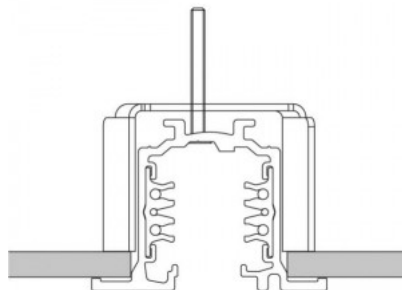

Power track POWERGEAR 3F 2m PRO-R420-W white 230V

Product code 15200

Brand [POWERGEAR](#)
Supply voltage 230V
Casing colour white