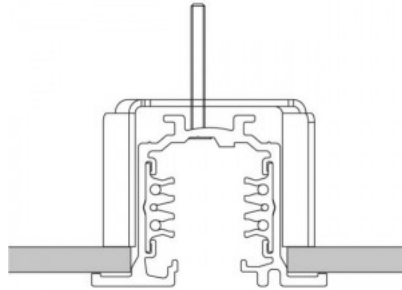

Power track POWERGEAR 3F 2m PRO-R420-B black 230V

Product code 16237

Brand [POWERGEAR](#)
Supply voltage 230V
Casing colour black