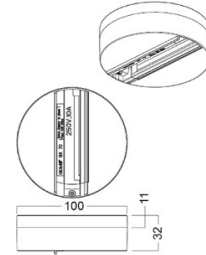

## Power track POWERGEAR FIX-POINT GA 70 black 230V IP20

**Product code 14576**

Brand [POWERGEAR](#)  
Supply voltage 230V  
Protection class IP20  
Height 32.0mm  
Diameter 100.0mm  
Casing colour black  
Casing material plastic  
Work environment indoor use  
Certificates CE,RoHS