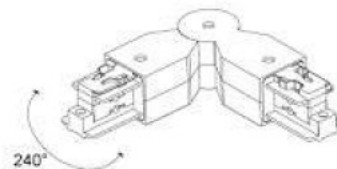

Power track POWERGEAR 3F L adjustable corner PRO-M435-B black 230V

Product code 15045

Brand [POWERGEAR](#)
Supply voltage 230V
In package 15pcs
Casing colour black
Certificates CE