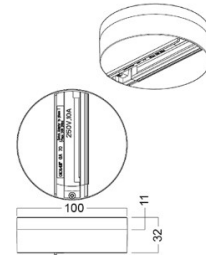

## Power track POWERGEAR FIX-POINT GA 70 black 230V IP20

**Product code 14576**

Brand [POWERGEAR](#)  
Supply voltage 230V  
Protection class IP20  
Height 32.0mm  
Diameter 100.0mm  
Casing colour black  
Casing material plastic  
Work environment indoor use  
Certificates CE,RoHS