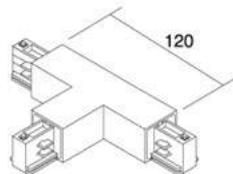

Power track POWERGEAR 3F Twisted Connector T PRO-M436L-W left white 230V

Product code 15376

Brand [POWERGEAR](#)
Supply voltage 230V
In package 12pcs
Casing colour white

Right or left corner for PowerGear track Color either black or white.