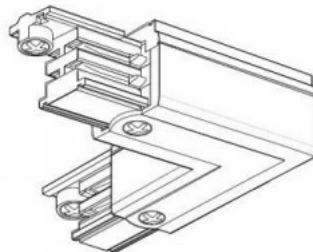

Power track POWERGEAR 3F L Connector PRO-0435 L-W left white 230V

Product code 15549

Brand [POWERGEAR](#)
Supply voltage 230V
In package 18pcs
In box 108pcs
Casing colour white
Certificates CE