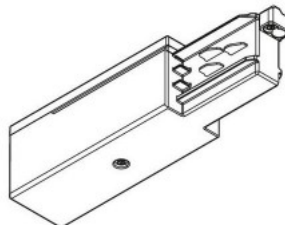

Power track POWERGEAR 3F Connector Right PRO-0431R-B black 230V

Product code 14969

Brand [POWERGEAR](#)
Supply voltage 230V
In package 1pc
In box 12pcs
Casing colour black
Certificates CE