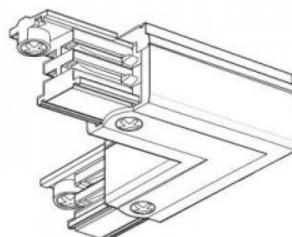

Power track POWERGEAR 3F L Connector PRO-0435 R-W right white 230V

Product code 15550

Brand [POWERGEAR](#)
Supply voltage 230V
In package 18pcs
In box 108pcs
Casing colour white
Certificates CE