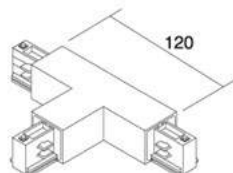

Power track POWERGEAR 3F Twisted T Connector PRO-M436R-B right black 230V

Product code 15357

Brand [POWERGEAR](#)
Supply voltage 230V
Casing colour black

Right or left corner for PowerGear track Color either black or white.