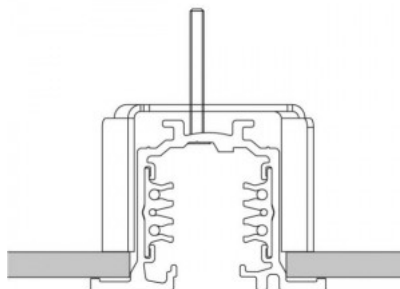

Power track POWERGEAR 3F 3m PRO-R430-W white 230V

Product code 15201

Brand [POWERGEAR](#)
Supply voltage 230V
Length 3000.0mm
Casing colour white