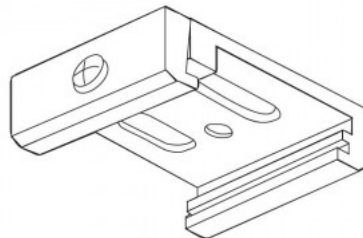

Power track POWERGEAR 3F SUSPENSION CONNECTION CLAMP PRO-0418SK-B black 230V

Product code 17116

Brand [POWERGEAR](#)
Supply voltage 230V
In package 6pcs
In box 180pcs
Casing colour black