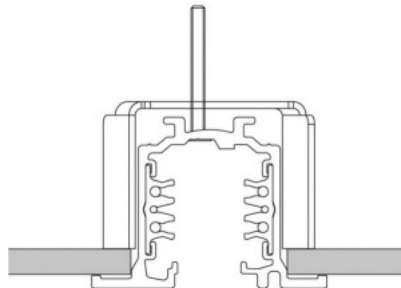

Power track POWERGEAR 3F 3m 3-Circuits Track PRO-0430-W white 230V

Product code 14867

Brand [POWERGEAR](#)
Supply voltage 230V
Length 3000.0mm
In package 1pc
In box 6pcs
Casing colour white

Power track POWERGEAR 3F 3m PRO-R430-B black 230V

Product code 16236

Brand [POWERGEAR](#)
Supply voltage 230V
Length 3000.0mm
Casing colour black