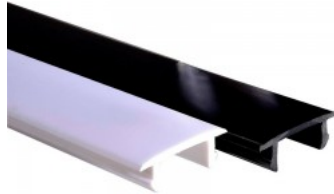

Power track POWERGEAR PVC Cover PRO-CS04300 3m white

Product code 16761

Brand [POWERGEAR](#)
Length 3000.0mm
In package 1pc
In box 150pcs
Casing colour white