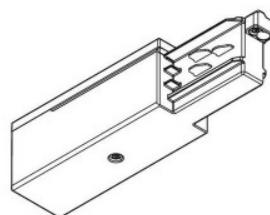

Power track POWERGEAR 3F Connector Right PRO-0431R-W white 230V

Product code 14865

Brand [POWERGEAR](#)
Supply voltage 230V
Weight 61g
Package weight 45g
In package 12pcs
In box 144pcs
Casing colour white
Certificates CE