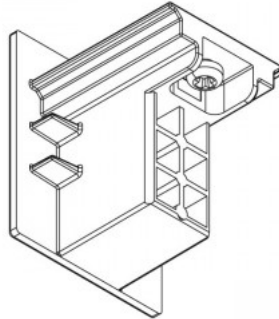

Power track POWERGEAR 3F End Cap PRO-0432-W white 230V

Product code 14866

Brand [POWERGEAR](#)
Supply voltage 230V
Weight 10g
Package weight 33g
In package 15pcs
Casing colour white
Certificates CE