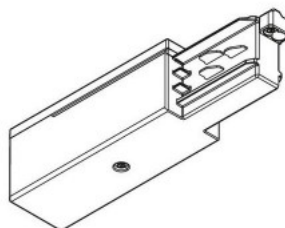

Power track POWERGEAR 3F Connector Left PRO-0431L-B black 230V

Product code 14860

Brand [POWERGEAR](#)
Supply voltage 230V
In package 1pc
In box 12pcs
Casing colour black
Certificates CE