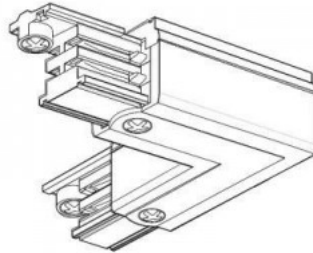

Power track POWERGEAR 3F L Connector PRO-0435 L-B left black 230V

Product code 15421

Brand [POWERGEAR](#)
Supply voltage 230V
In package 18pcs
In box 108pcs
Casing colour black
Certificates CE