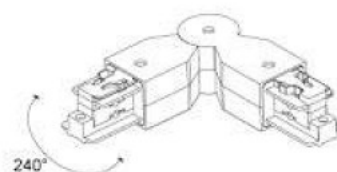

Power track POWERGEAR 3F L adjustable corner PRO-M435-W white 230V

Product code 14869

Brand [POWERGEAR](#)
Supply voltage 230V
In package 15pcs
Casing colour white
Certificates CE