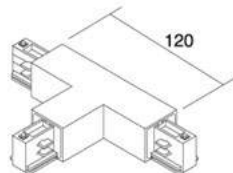

Power track POWERGEAR 3F Twisted T Connector PRO-M436R-B right black 230V

Product code 15357

Brand [POWERGEAR](#)
Supply voltage 230V
Casing colour black

Right or left corner for PowerGear track Color either black or white.