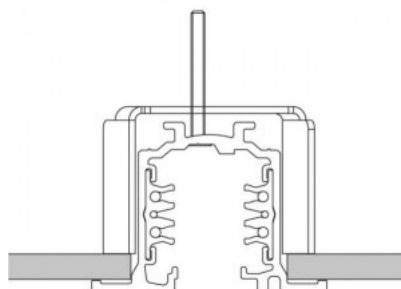

Power track POWERGEAR 3F 3m PRO-R430-W white 230V

Product code 15201

Brand [POWERGEAR](#)
Supply voltage 230V
Length 3000.0mm
Casing colour white