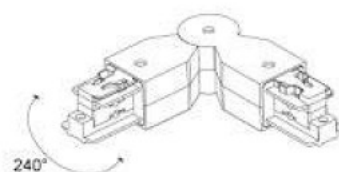

Power track POWERGEAR 3F L adjustable corner PRO-M435-W white 230V

Product code 14869

Brand [POWERGEAR](#)
Supply voltage 230V
In package 15pcs
Casing colour white
Certificates CE