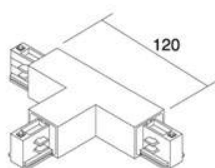

Power track POWERGEAR 3F Twisted T Connector PRO-M436R-W right white 230V

Product code 15375

Brand [POWERGEAR](#)
Supply voltage 230V
Casing colour white

Right or left corner for PowerGear track Color either black or white.