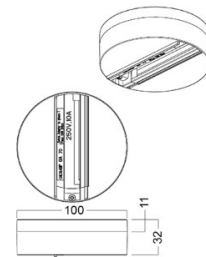

Power track POWERGEAR FIX-POINT GA 70 white 230V IP20

Product code 14388

Brand [POWERGEAR](#)
Supply voltage 230V
Protection class IP20
Height 32.0mm
Diameter 100.0mm
In box 50pcs
Casing colour white
Casing material plastic
Work environment indoor use
Certificates CE,RoHS