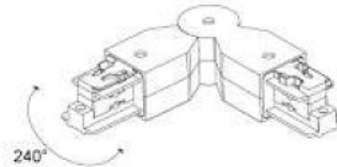

Power track POWERGEAR 3F L PRO-M438-B black 230V

Product code 16684

Brand [POWERGEAR](#)
Supply voltage 230V
In package 15pcs
Casing colour black
Certificates CE