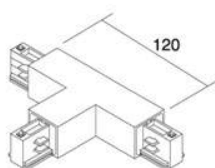

Power track POWERGEAR 3F Twisted Connector T PRO-M436L-B left black 230V

Product code 15356

Brand [POWERGEAR](#)
Supply voltage 230V
Casing colour black

Right or left corner for PowerGear track Color either black or white.