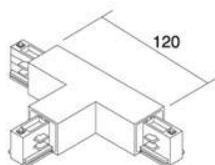

Power track POWERGEAR 3F Twisted T Connector PRO-M436R-W right white 230V

Product code 15375

Brand [POWERGEAR](#)
Supply voltage 230V
Casing colour white

Right or left corner for PowerGear track Color either black or white.