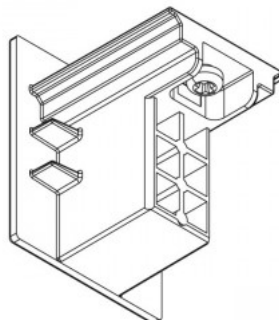

Power track POWERGEAR 3F End Cap PRO-0432-B black 230V

Product code 14861

Brand [POWERGEAR](#)
Supply voltage 230V
In package 15pcs
In box 300pcs
Casing colour black