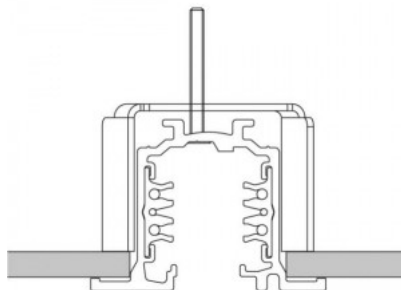

Power track POWERGEAR 3F 2m PRO-R420-W white 230V

Product code 15200

Brand [POWERGEAR](#)
Supply voltage 230V
Casing colour white