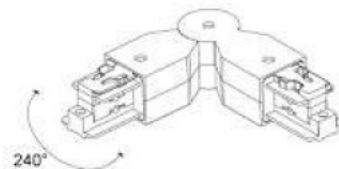

Power track POWERGEAR 3F L adjustable corner PRO-M435-B black 230V

Product code 15045

Brand [POWERGEAR](#)
Supply voltage 230V
In package 15pcs
Casing colour black
Certificates CE