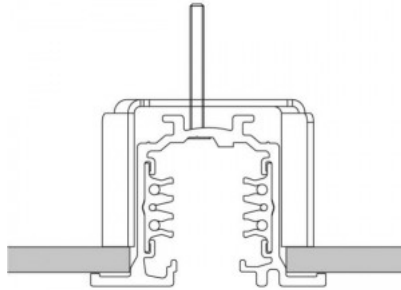

Power track POWERGEAR 3F 2m PRO-R420-B black 230V

Product code 16237

Brand [POWERGEAR](#)
Supply voltage 230V
Casing colour black