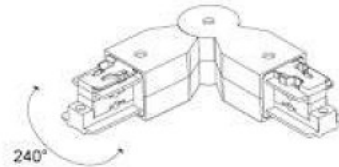

Power track POWERGEAR 3F L PRO-M438-B black 230V

Product code 16684

Brand [POWERGEAR](#)
Supply voltage 230V
In package 15pcs
Casing colour black
Certificates CE