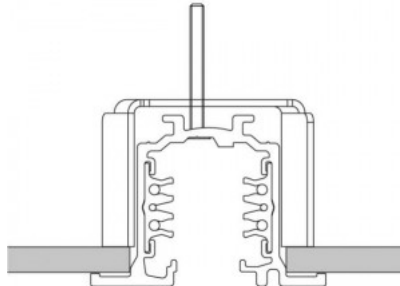

Power track POWERGEAR 3F 3m 3-Circuits Track PRO-0430-W white 230V

Product code 14867

Brand [POWERGEAR](#)
Supply voltage 230V
Length 3000.0mm
In package 1pc
In box 6pcs
Casing colour white

Power track POWERGEAR 3F 3m PRO-R430-B black 230V

Product code 16236

Brand [POWERGEAR](#)
Supply voltage 230V
Length 3000.0mm
Casing colour black