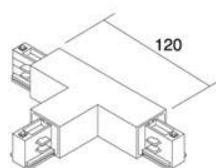

Power track POWERGEAR 3F Twisted Connector T PRO-M436L-B left black 230V

Product code 15356

Brand [POWERGEAR](#)
Supply voltage 230V
Casing colour black

Right or left corner for PowerGear track Color either black or white.