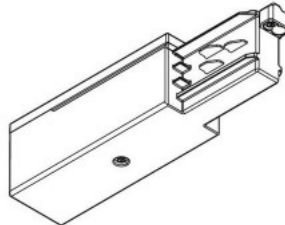

Power track POWERGEAR 3F Connector Left PRO-0431L-W white 230V

Product code 14864

Brand [POWERGEAR](#)
Supply voltage 230V
In package 12pcs
Casing colour white
Certificates CE