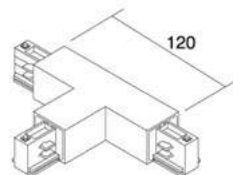

Power track POWERGEAR 3F Twisted Connector T PRO-0436L1-B black 230V

Product code 16685

Brand [POWERGEAR](#)
Supply voltage 230V
Casing colour black

Right or left corner for PowerGear track Color either black or white.