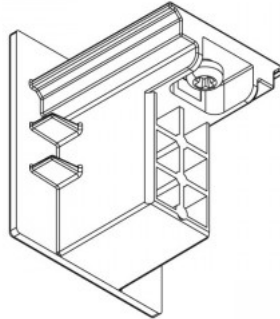

Power track POWERGEAR 3F End Cap PRO-0432-W white 230V

Product code 14866

Brand [POWERGEAR](#)
Supply voltage 230V
Weight 10g
Package weight 33g
In package 15pcs
Casing colour white
Certificates CE