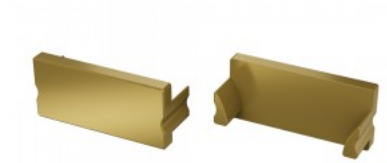

End cap LUMINES Terra without hole gold

Product code 19627

Brand [LUMINES](#)
Casing colour gold