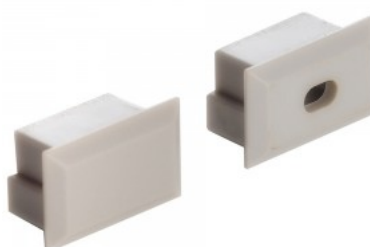

End cap LUZ NEGRA Roma XL without hole

Product code 13516

Brand [LUZ NEGRA](#)
Casing material plastic