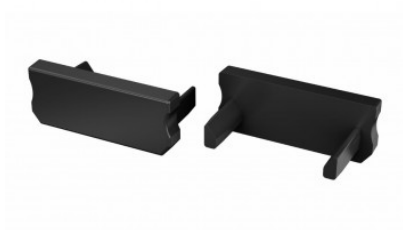

End cap LUMINES Type D without hole black

Product code 14906

Brand [LUMINES](#)
Casing colour black
Casing material plastic