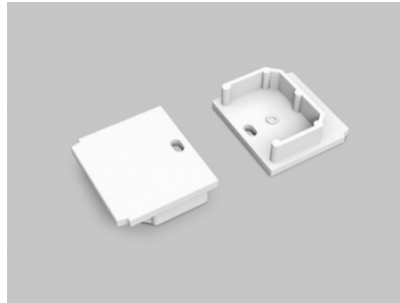

End cap TOPMET LINEA-IN20 TRIMLESS with hole white

Product code 19235

Brand [TOPMET](#)
In package 10pcs
Casing colour white
Casing material plastic