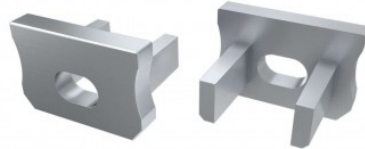

End cap LUMINES Type X with hole gray

Product code 15527

Brand [LUMINES](#)
Casing colour gray
Casing material plastic
Polishing matt