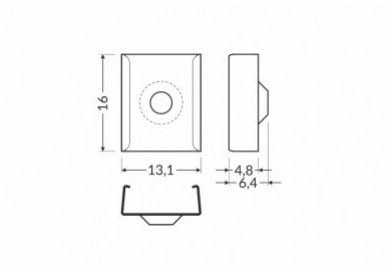

Mounting bracket TOPMET Z cone black

Product code 19223

Brand [TOPMET](#)
Casing colour black