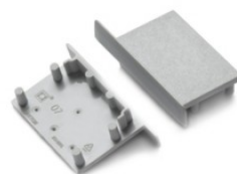

End cap TOPMET VARIO30-03 silver

Product code 22032

Brand [TOPMET](#)
Casing colour silver
Casing material plastic

End cap TOPMET VARIO30-03 white

Product code 19170

Brand [TOPMET](#)
Casing colour white
Casing material plastic