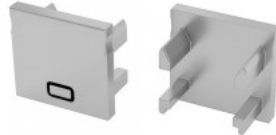

End cap LUMINES FALCO silver

Product code 22331

Brand [LUMINES](#)
Casing colour silver
Casing material plastic