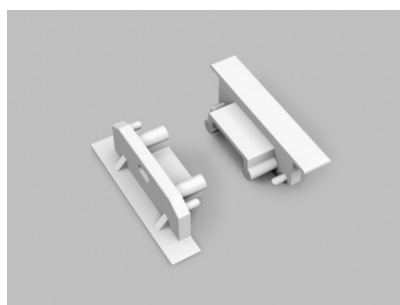

End cap TOPMET GROOVE14 silver

Product code 19205

Brand [TOPMET](#)
In package 10pcs
Casing colour silver
Casing material plastic

End cap TOPMET GROOVE14 white

Product code 19204

Brand [TOPMET](#)
In package 10pcs
Casing colour white
Casing material plastic