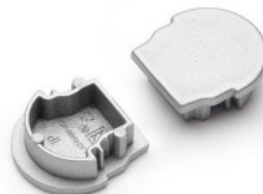

End cap TOPMET UNI12 D silver

Product code 16257

Brand [TOPMET](#)
In package 10pcs
In box 100pcs
Casing colour silver
Casing material plastic