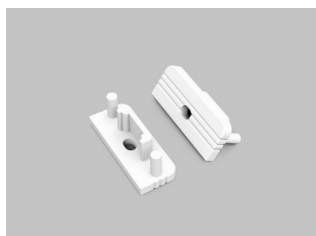

End cap TOPMET Surface10 with hole white

Product code 19135

Brand [TOPMET](#)
Casing colour white
Casing material plastic