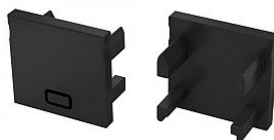

End cap LUMINES FALCO black

Product code 23283

Brand [LUMINES](#)
Casing colour black
Casing material plastic