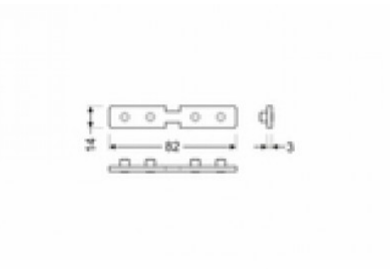

Accessory TOPMET connector Q180D

Product code 15445

Brand [TOPMET](#)