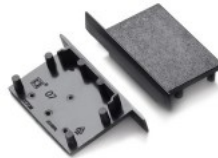

End cap TOPMET VARIO30-07 black

Product code 16337

Brand [TOPMET](#)
In package 10pcs
In box 100pcs
Casing colour black
Casing material plastic