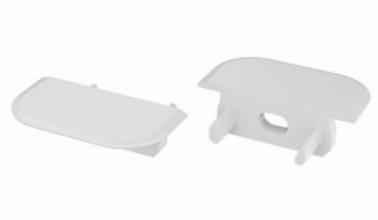

End cap LUMINES Type Z inox

Product code 15514

Brand [LUMINES](#)
Casing colour inox
Casing material plastic

End cap LUMINES Type Z white

Product code 20709

Brand [LUMINES](#)
Casing colour white
Casing material plastic