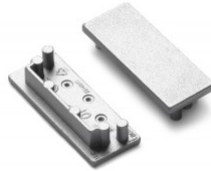

End cap TOPMET VARIO30-01 silver

Product code 19165

Brand [TOPMET](#)
Casing colour silver
Casing material plastic