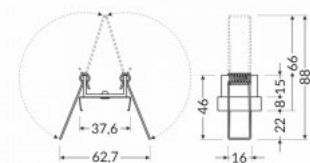

Mounting bracket TOPMET U9 spring silver

Product code 16630

Brand [TOPMET](#)
Casing colour silver