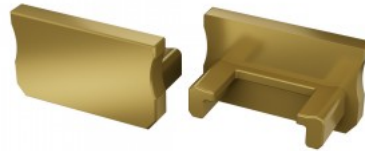

End cap LUMINES Type A without hole gold

Product code 19660

Brand [LUMINES](#)
Casing colour gold
Casing material plastic
Polishing matt