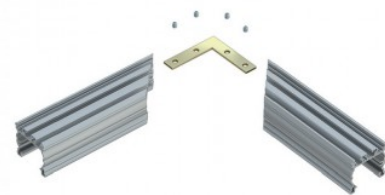

Accessory LUMINES 120° angular connector