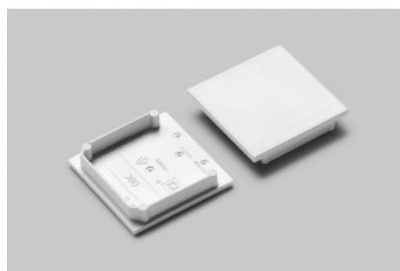

End cap TOPMET VARIO30-08C silver

Product code 19232

Brand [TOPMET](#)
In package 10pcs
Casing colour silver
Casing material plastic

End cap TOPMET VARIO30-08C white

Product code 19215

Brand [TOPMET](#)
In package 10pcs
Casing colour white
Casing material plastic