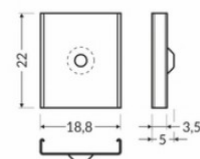

Mounting bracket TOPMET Y inox

Product code 16130

Brand [TOPMET](#)
Casing colour inox