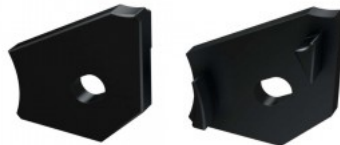

End cap LUMINES Type H with hole, right black

Product code 14800

Brand [LUMINES](#)
Casing colour black
Casing material aluminium
Polishing matt
Warranty 2 years