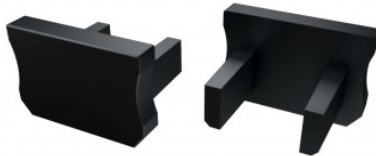

End cap LUMINES Type X without hole black

Product code 16707

Brand [LUMINES](#)
Casing colour black
Casing material plastic
Polishing matt