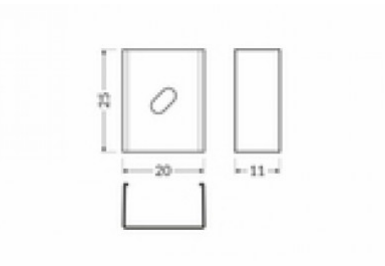

Mounting bracket TOPMET U4 inox

Product code 19226

Brand [TOPMET](#)
Casing colour inox