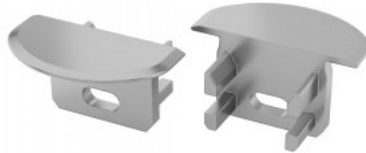

End cap LUMINES Type U silver

Product code 17337

Brand [LUMINES](#)
In package 2pcs
Casing colour silver