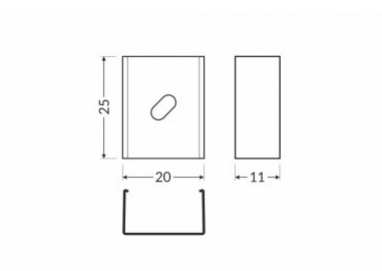

Mounting bracket TOPMET U4 black

Product code 15507

Brand [TOPMET](#)
Casing colour black