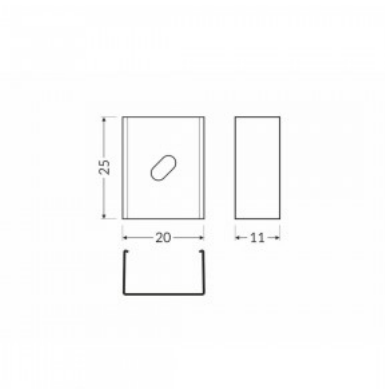

Mounting bracket TOPMET U4 white

Product code 19564

Brand [TOPMET](#)
Casing colour white