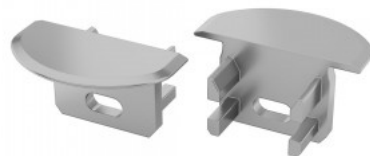

End cap LUMINES Type U silver

Product code 17337

Brand [LUMINES](#)
In package 2pcs
Casing colour silver

End caps for U aluminum profile.