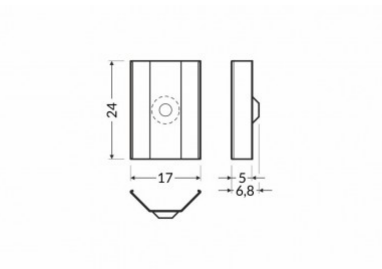

Mounting bracket TOPMET U6 cone inox

Product code 19220

Brand [TOPMET](#)
Casing colour inox