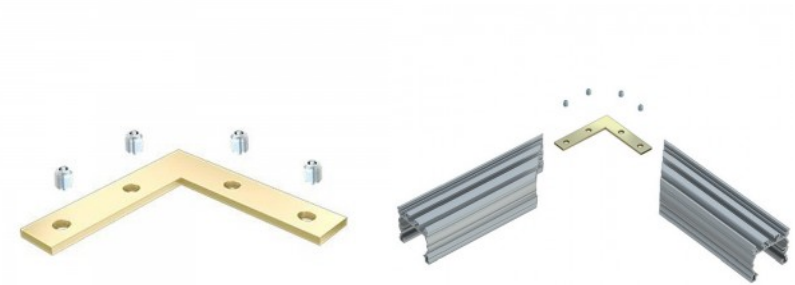

End cap for 230V LED stripe.

Product code 13463

Mounting clip Kit suspension 1,2m

Product code 17725

Length 1250.0mm
Casing material metal

The suspension is a complete product that facilitates the installation of profiles as hanging, decorative and lighting lamps. The set includes: - Cable lock type Y 10x32 Nickel-plated, - Cable with a ball: 1250 x 1,2 mm, - Double-sided rope with a ball: 500mm, - Nipple M10x1 Nickel-plated, - Ceiling holder 16x15 M10x1 nickel-plated

Mounting clip Kit suspension 2m

Product code 16050

Length 2000.0mm
Casing material metal

Mounting clip Kit suspension 2x2m

Product code 17754

Length 2000.0mm
Casing material metal

Mounting cable kit for the linear light fixture.

Mounting clip Kit suspension 3m

Product code 16051

Length 3000.0mm
Casing material metal

Mounting clip Kit suspension 3m y type

Product code 19977

Length 1250.0mm
Casing material metal

The suspension is a complete product that facilitates the installation of profiles as hanging, decorative and lighting lamps. The set includes: - Cable lock type Y 10x32 Nickel-plated, - Cable with a ball: 1250 x 1,2 mm, - Double-sided rope with a ball: 500mm, - Nipple M10x1 Nickel-plated, - Ceiling holder 16x15 M10x1 nickel-plated

Mounting clip LPE220

Product code 15088

Accessory LUMINES 120° angular connector

Product code 15363

Brand [LUMINES](#)

Accessory LUMINES 90° angular connector

Product code 14754

Brand [LUMINES](#)