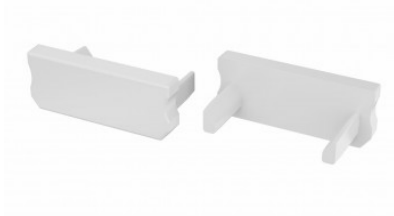

End cap LUMINES Type D without hole white

Product code 14903

Brand [LUMINES](#)
Casing colour white
Casing material plastic