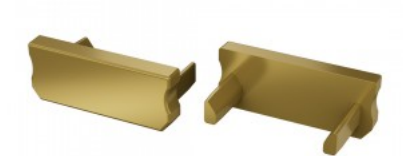

Product code 15051

Brand [LUMINES](#)
Casing material plastic

End cap LUMINES Type D gold

Product code 20715

Brand [LUMINES](#)
Casing colour gold
Casing material plastic

End cap LUMINES Type D without hole black