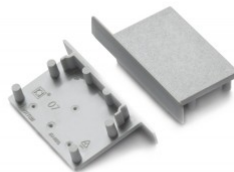

End cap TOPMET VARIO30-07 gray

Product code 19213

Brand [TOPMET](#)
In package 10pcs
Casing colour gray
Casing material plastic