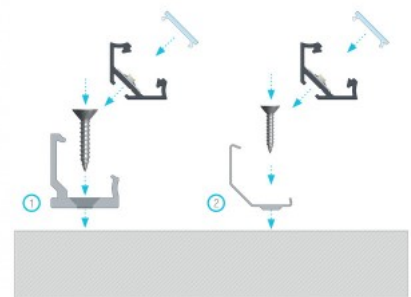

Mounting bracket LUMINES Type C H bracket, metal

Product code 14720

Brand [LUMINES](#)
Casing material metal
Polishing matt