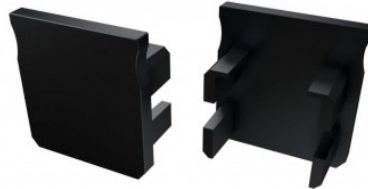

End cap LUMINES Type Y without hole black

Product code 15378

Brand [LUMINES](#)
Casing colour black