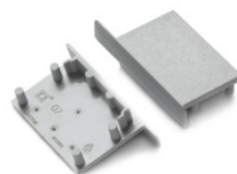

End cap TOPMET VARIO30-03 white

Product code 19170

Brand [TOPMET](#)
Casing colour white
Casing material plastic