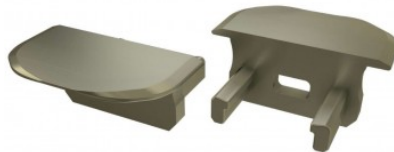

End cap LUMINES Type B with hole, round finish inox

Product code 15241

Brand [LUMINES](#)
Casing colour inox
Casing material plastic
Polishing matt