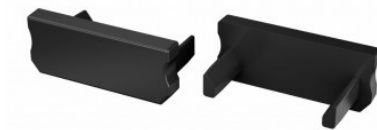

End cap LUMINES Type D without hole black

Product code 14906

Brand [LUMINES](#)
Casing colour black
Casing material plastic