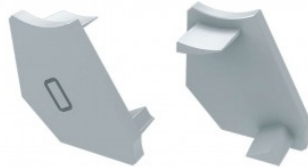

End cap LUMINES Type H ABS, right white

Product code 15702

Brand [LUMINES](#)
Casing colour white
Casing material plastic
Polishing matt
Warranty 2 years