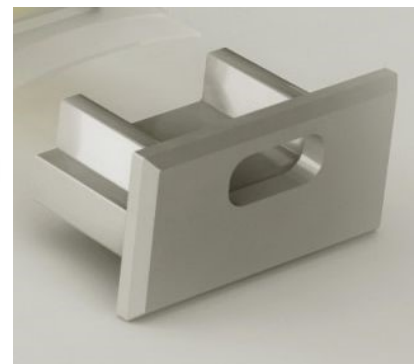

End cap LUZ NEGRA Milano with hole

Product code 13356

Brand [LUZ NEGRA](#)
Casing material plastic
Polishing matt