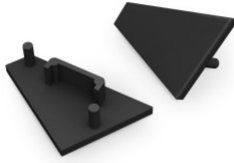

End cap TOPMET CORNER12 white

Product code 23228

Brand [TOPMET](#)
Casing colour white
Casing material plastic

End cap TOPMET Corner14 black

Product code 19150

Brand [TOPMET](#)
Casing colour black
Casing material plastic