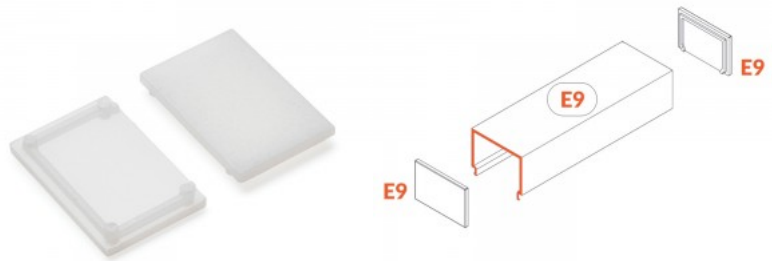

End cap TOPMET Diagonal14 avaga white

Product code 19151

Brand [TOPMET](#)
Casing colour white
Casing material plastic

End cap TOPMET E9

Product code 16399

Brand [TOPMET](#)
In package 10pcs
Casing material plastic