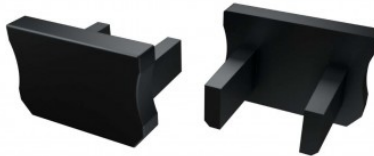

End cap LUMINES Type X with hole gray

Product code 15527

Brand [LUMINES](#)
Casing colour gray
Casing material plastic
Polishing matt

End cap LUMINES Type X without hole black

Product code 16707

Brand [LUMINES](#)
Casing colour black
Casing material plastic
Polishing matt