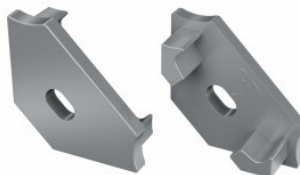

End cap LUMINES Type C with hole silver

Product code 14670

Brand [LUMINES](#)
Casing colour silver
Casing material plastic
Polishing matt