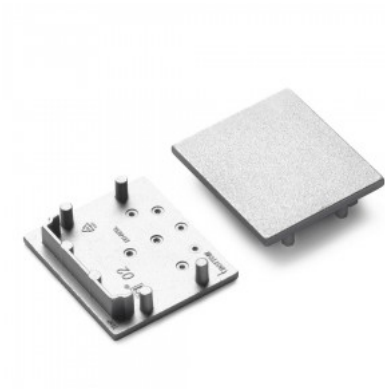

End cap TOPMET VARIO30-02 gray

Product code 19967

Brand [TOPMET](#)
In package 10pcs
In box 100pcs
Casing colour gray
Casing material plastic

End cap TOPMET VARIO30-02 silver

Product code 19966

Brand [TOPMET](#)
In package 10pcs
In box 100pcs
Casing colour silver
Casing material plastic