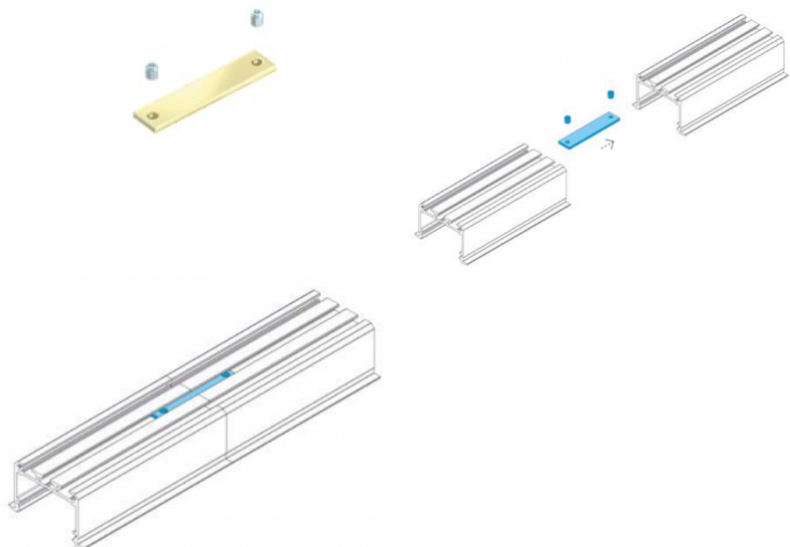

End cap LUMINES SORGA with hole silver

Product code 15489

Brand [LUMINES](#)
Casing colour silver
Casing material aluminium

Accessory LUMINES straight connector

Product code 15054

Brand [LUMINES](#)

COSMO, SILEDA, inSILEDA, DILEDA,
inDILEDA, UNICO, DOPIO, iLEDO,
INSO, TALIA, TALIA M3, inTALIA,
LARGO, LARGO M3, LARGO M4,
inLARGO, ZATI, SUBLI, SORGA, TIANO,
FLARO, LOGI, CONVA, TOPO, PERO,
VEDA