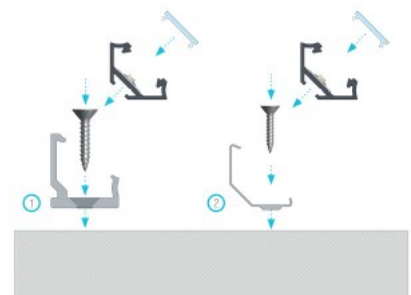

Mounting bracket LUMINES Type C H bracket, metal

Product code 14720

Brand [LUMINES](#)
Casing material metal
Polishing matt