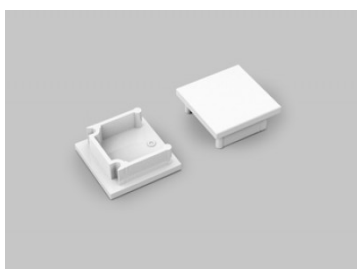

End cap TOPMET Smart10 with hole silver

Product code 19127

Brand [TOPMET](#)
In package 10pcs
Casing colour silver
Casing material plastic

End cap TOPMET Smart16 BC3 silver

Product code 19152

Brand [TOPMET](#)
Casing colour silver
Casing material plastic

End cap TOPMET SMART16 black

Product code 15750

Brand [TOPMET](#)
In package 10pcs
Casing colour black
Casing material plastic

End cap TOPMET SMART16 white

Product code 16282

Brand [TOPMET](#)
In package 10pcs
Casing colour white
Casing material plastic