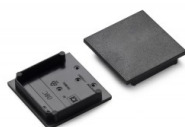

End cap TOPMET VARIO30-08D black

Product code 22033

Brand [TOPMET](#)
In package 10pcs
Casing colour black
Casing material plastic