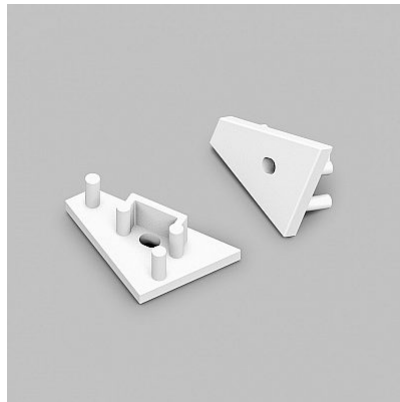

End cap TOPMET CORNER10 gen2 white

Product code 23277

Brand [TOPMET](#)
In package 10pcs
In box 100pcs
Casing colour white
Casing material plastic

End cap TOPMET CORNER10 silver

Product code 15920

Brand [TOPMET](#)
In package 10pcs
In box 100pcs
Casing colour silver
Casing material plastic

End cap TOPMET Corner10 with hole gray

Product code 19138

Brand [TOPMET](#)
Casing colour gray
Casing material plastic