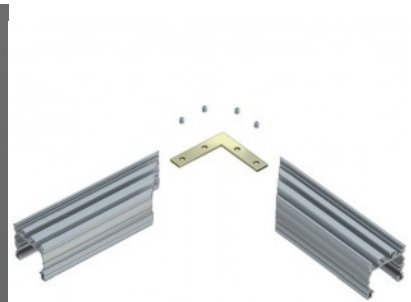

Accessory TOPMET 90° angular connector

Product code 19730

Brand [TOPMET](#)
In box 60pcs