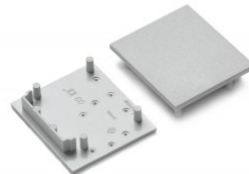

End cap TOPMET VARIO30-03 gray

Product code 19166

Brand [TOPMET](#)
Casing colour gray
Casing material plastic