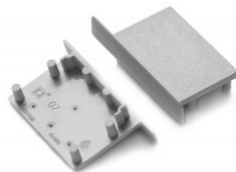

End cap TOPMET VARIO30-07 black

Product code 16337

Brand [TOPMET](#)
In package 10pcs
In box 100pcs
Casing colour black
Casing material plastic

End cap TOPMET VARIO30-07 gray

Product code 19213

Brand [TOPMET](#)
In package 10pcs
Casing colour gray
Casing material plastic