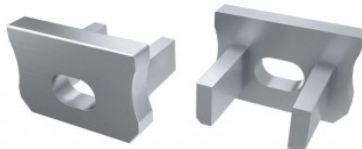

End cap LUMINES Type X with hole gray

Product code 15527

Brand [LUMINES](#)
Casing colour gray
Casing material plastic
Polishing matt