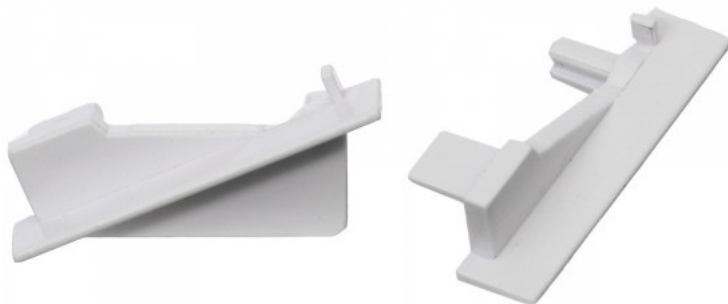

End cap LUZ NEGRA Amsterdam without hole

Product code 14688

Brand [LUZ NEGRA](#)
Casing material plastic
Polishing matt