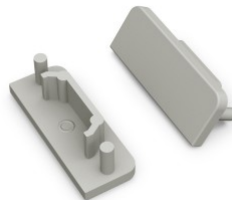

End cap TOPMET Surface14 gray

Product code 19143

Brand [TOPMET](#)
Casing colour gray
Casing material plastic