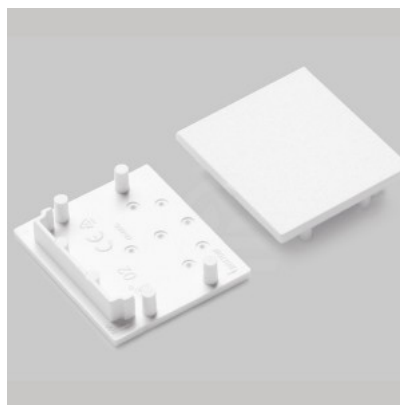

End cap TOPMET VARIO30-02 silver

Product code 19966

Brand [TOPMET](#)
In package 10pcs
In box 100pcs
Casing colour silver
Casing material plastic

End cap TOPMET VARIO30-02 white

Product code 15993

Brand [TOPMET](#)
In package 10pcs
In box 100pcs
Casing colour white
Casing material plastic