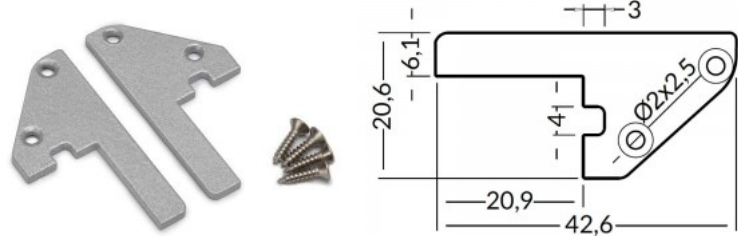

End cap TOPMET SMART16 white

Product code 16282

Brand [TOPMET](#)
In package 10pcs
Casing colour white
Casing material plastic

End cap TOPMET STEP10 silver

Product code 16041

Brand [TOPMET](#)
In package 10pcs
In box 100pcs
Casing colour silver
Casing material plastic