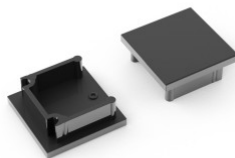

End cap TOPMET Smart16 BC3 silver

Product code 19152

Brand [TOPMET](#)
Casing colour silver
Casing material plastic

End cap TOPMET SMART16 black

Product code 15750

Brand [TOPMET](#)
In package 10pcs
Casing colour black
Casing material plastic