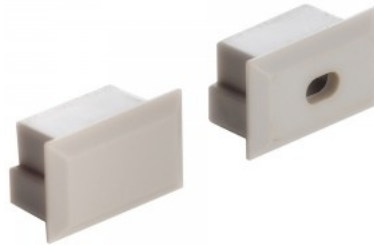

End cap LUZ NEGRA Roma XL with hole

Product code 13515

Brand [LUZ NEGRA](#)
Casing material plastic

End cap LUZ NEGRA Roma XL without hole

Product code 13516

Brand [LUZ NEGRA](#)
Casing material plastic

End cap LUZ NEGRA Sofia with hole