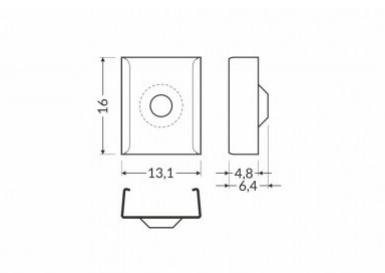

Mounting bracket TOPMET Z cone black

Product code 19223

Brand [TOPMET](#)
Casing colour black