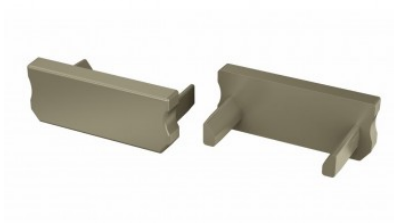

Product code 14904

Brand [LUMINES](#)
Casing colour gray
Casing material plastic

End cap LUMINES Type D without hole inox

Product code 15770

Brand [LUMINES](#)
Casing colour inox
Casing material plastic

End cap LUMINES Type D without hole white