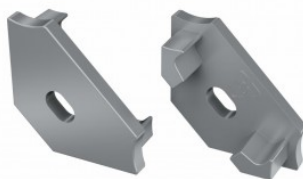

End cap LUMINES Type C with hole silver

Product code 14670

Brand [LUMINES](#)
Casing colour silver
Casing material plastic
Polishing matt