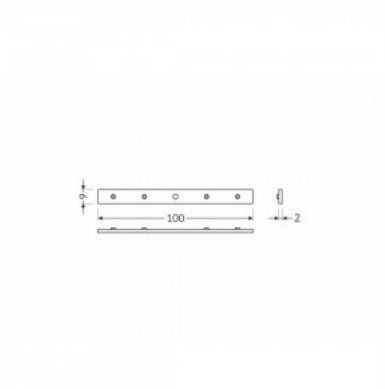

Accessory TOPMET straight connector

Product code 22102

Brand [TOPMET](#)

End cap TOPMET Surface 10.V2 black

Product code 23230

Brand [TOPMET](#)
Casing colour black
Casing material plastic