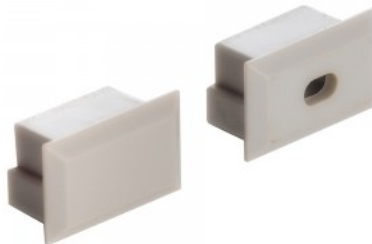

End cap LUZ NEGRA Roma XL with hole

Product code 13515

Brand [LUZ NEGRA](#)
Casing material plastic