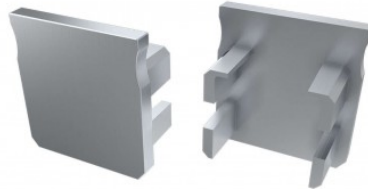

Product code 15378

Brand [LUMINES](#)
Casing colour black

End cap LUMINES Type Y without hole gray

Product code 14695

Brand [LUMINES](#)
Casing colour gray

End cap LUMINES Type Y without hole white

Product code 15377