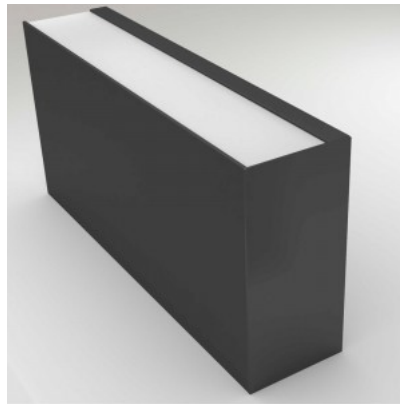

End cap LUZ NEGRA Washington black

Product code 16727

Brand [LUZ NEGRA](#)
Casing colour black
Casing material plastic
Polishing matt