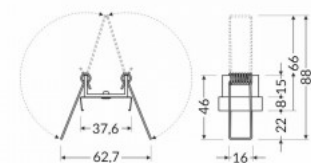

Mounting bracket TOPMET U9 spring silver

Product code 16630

Brand [TOPMET](#)
Casing colour silver