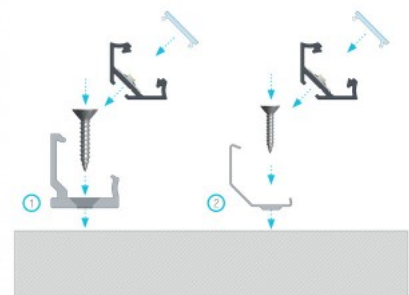

Mounting bracket LUMINES Type C H bracket, metal

Product code 14720

Brand [LUMINES](#)
Casing material metal
Polishing matt