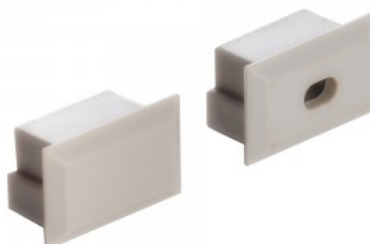

End cap LUZ NEGRA Roma XL with hole

Product code 13515

Brand [LUZ NEGRA](#)
Casing material plastic