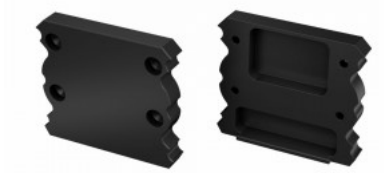

Accessory LUMINES Subli end cap white

Product code 15059

Brand [LUMINES](#)

End cap LUMINES TALIA ALU black

Product code 16218

Brand [LUMINES](#)
Casing colour black
Casing material aluminium

End cap LUMINES TALIA ALU with hole black