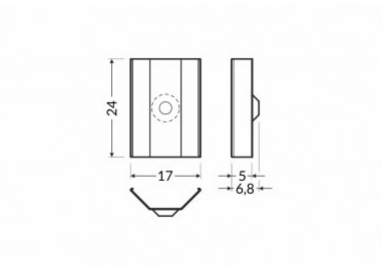

Mounting bracket TOPMET U6 cone inox

Product code 19220

Brand [TOPMET](#)
Casing colour inox