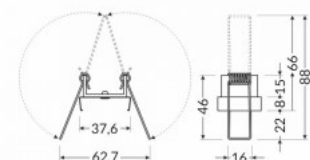

Mounting bracket TOPMET U9 spring silver

Product code 16630

Brand [TOPMET](#)
Casing colour silver