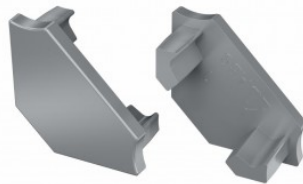

End cap LUMINES Type C without hole gold

Product code 19999

Brand [LUMINES](#)
Casing colour gold
Casing material plastic
Polishing matt

End cap LUMINES Type C without hole silver

Product code 14671

Brand [LUMINES](#)
Casing colour silver
Casing material plastic
Polishing matt