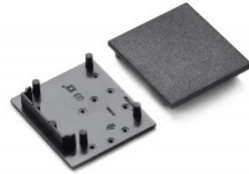

End cap TOPMET VARIO30-02 white

Product code 15993

Brand [TOPMET](#)
In package 10pcs
In box 100pcs
Casing colour white
Casing material plastic

End cap TOPMET VARIO30-03 black

Product code 19169

Brand [TOPMET](#)
Casing colour black
Casing material plastic