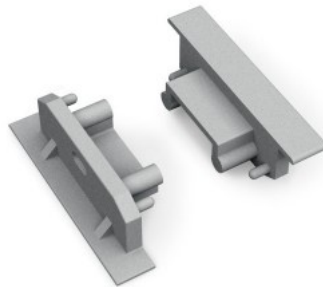

End cap TOPMET SURFACE14 with hole white

Product code 16129

Brand [TOPMET](#)
Height 9.0mm
Width 24.0mm
Casing colour white
Casing material aluminium