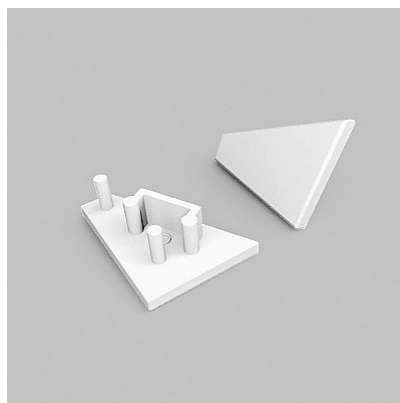

End cap TOPMET CORNER10 gen2 white

Product code 23276

Brand [TOPMET](#)

In package 10pcs

In box 100pcs

Casing colour white

Casing material plastic