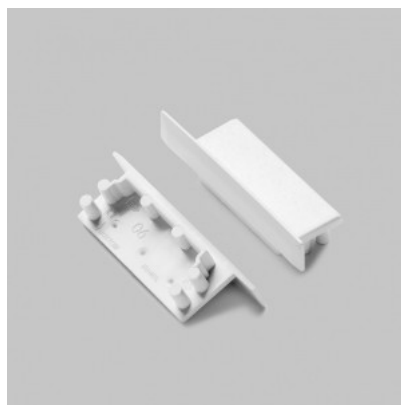

End cap TOPMET VARIO30-06 white

Product code 17031

Brand [TOPMET](#)
In package 10pcs
In box 100pcs
Casing colour white
Casing material plastic