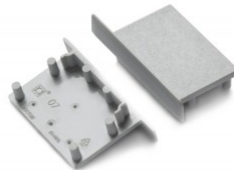

End cap TOPMET VARIO30-07 gray

Product code 19213

Brand [TOPMET](#)
In package 10pcs
Casing colour gray
Casing material plastic