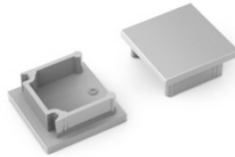

End cap TOPMET Smart16 BC3 silver

Product code 19152

Brand [TOPMET](#)
Casing colour silver
Casing material plastic