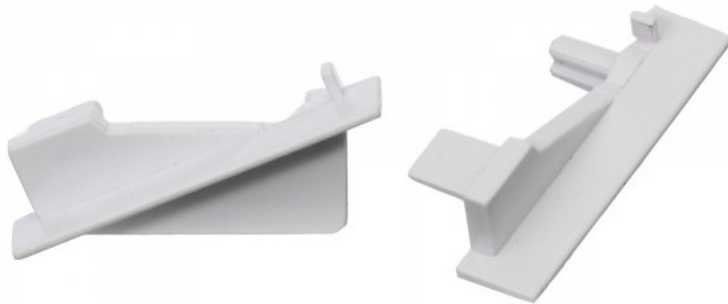

End cap LUZ NEGRA Amsterdam without hole

Product code 14688

Brand [LUZ NEGRA](#)
Casing material plastic
Polishing matt