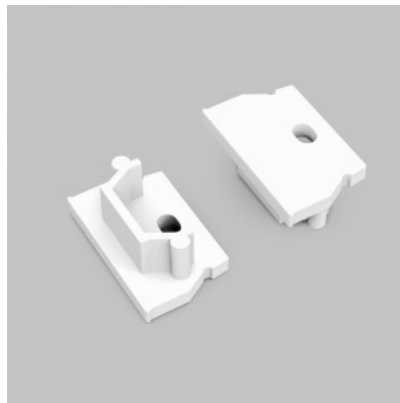

End cap TOPMET UNI12 gen2 with hole black

Product code 20724

Brand [TOPMET](#)
In package 10pcs
In box 100pcs
Casing colour black
Casing material plastic

End cap TOPMET UNI12 gen2 with hole white

Product code 18106

Brand [TOPMET](#)
In package 10pcs
In box 100pcs
Casing colour white
Casing material plastic

End cap TOPMET UNI12 silver

Product code 16244

Brand [TOPMET](#)
In package 10pcs
In box 100pcs
Casing colour silver
Casing material plastic