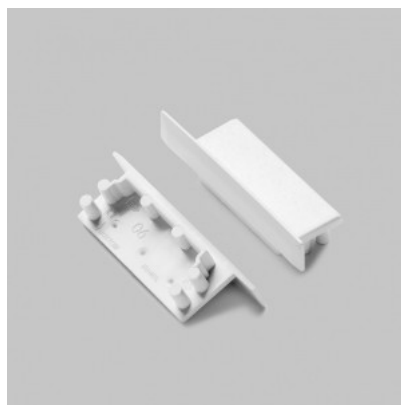

End cap TOPMET VARIO30-06 silver

Product code 16396

Brand [TOPMET](#)
In package 10pcs
In box 100pcs
Casing colour silver
Casing material plastic

End cap TOPMET VARIO30-06 white

Product code 17031

Brand [TOPMET](#)
In package 10pcs
In box 100pcs
Casing colour white
Casing material plastic