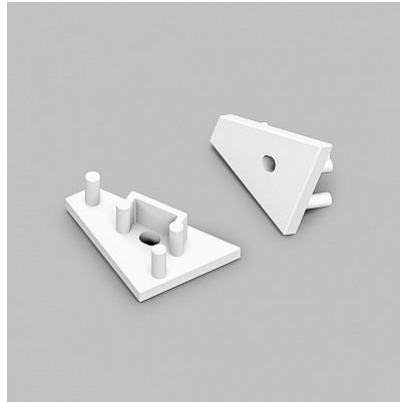

Brand [TOPMET](#)

In package 10pcs

In box 100pcs

Casing colour white

Casing material plastic

End cap TOPMET CORNER10 gen2 white

Product code 23277

Brand [TOPMET](#)
In package 10pcs
In box 100pcs
Casing colour white
Casing material plastic