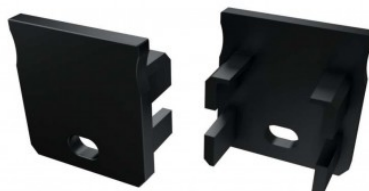

Product code 14760

Brand [LUMINES](#)
Casing colour transparent
Casing material plastic

End cap LUMINES Type Y with hole black

Product code 16719

Brand [LUMINES](#)
Casing colour black

End cap LUMINES Type Y without hole black