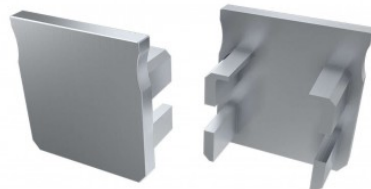

Product code 15378

Brand [LUMINES](#)
Casing colour black

End cap LUMINES Type Y without hole gray

Product code 14695

Brand [LUMINES](#)
Casing colour gray

End cap LUMINES Type Y without hole white

Product code 15377