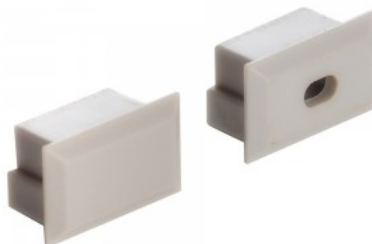

End cap LUZ NEGRA Roma XL with hole

Product code 13515

Brand [LUZ NEGRA](#)
Casing material plastic

End cap LUZ NEGRA Roma XL without hole

Product code 13516

Brand [LUZ NEGRA](#)
Casing material plastic

End cap LUZ NEGRA Sofia with hole