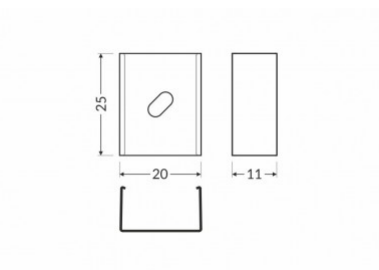

Mounting bracket TOPMET U4 black

Product code 15507

Brand [TOPMET](#)
Casing colour black