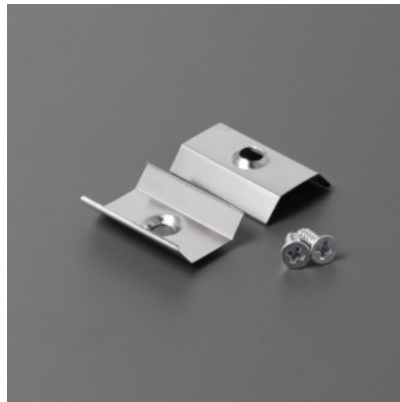

Mounting bracket TOPMET U6 cone inox

Product code 19220

Brand [TOPMET](#)
Casing colour inox