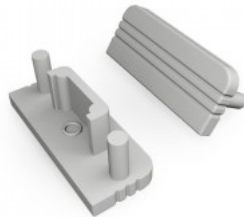

End cap TOPMET SURFACE10 gen2 gray

Product code 19957

Brand [TOPMET](#)
In package 10pcs
Casing colour gray
Casing material plastic