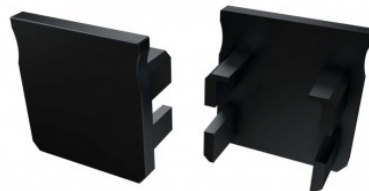

End cap LUMINES Type Y without hole black

Product code 15378

Brand [LUMINES](#)
Casing colour black