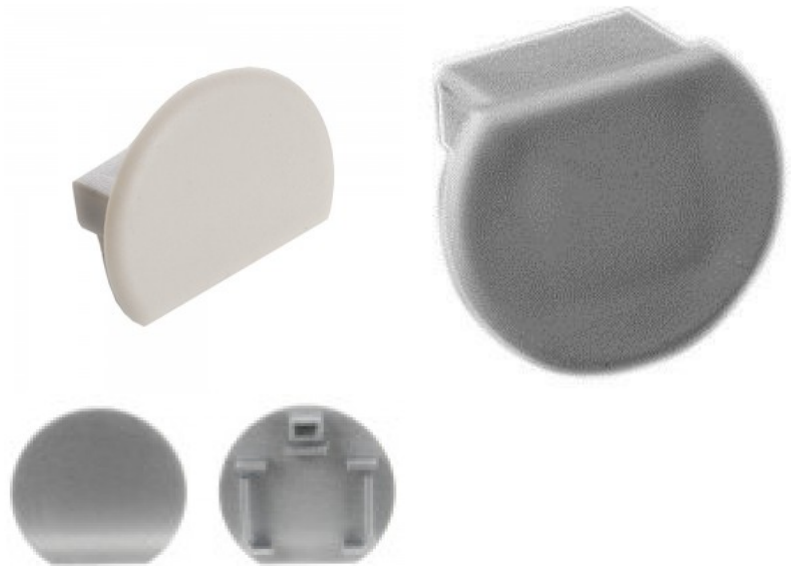

End cap LUZ NEGRA Paris without hole

Product code 13364

Brand [LUZ NEGRA](#)
Casing material plastic
Polishing matt

End cap LUZ NEGRA Roma lens gray

Product code 15806

Brand [LUZ NEGRA](#)
Casing colour gray
Casing material plastic
Polishing matt

End cap LUZ NEGRA Roma lens with hole gray

Product code 15807

Brand [LUZ NEGRA](#)
Casing colour gray
Casing material plastic
Polishing matt