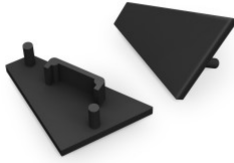

End cap TOPMET CORNER12 black

Product code 19158

Brand [TOPMET](#)
Casing colour black
Casing material plastic

End cap TOPMET Corner14 black

Product code 19150

Brand [TOPMET](#)
Casing colour black
Casing material plastic