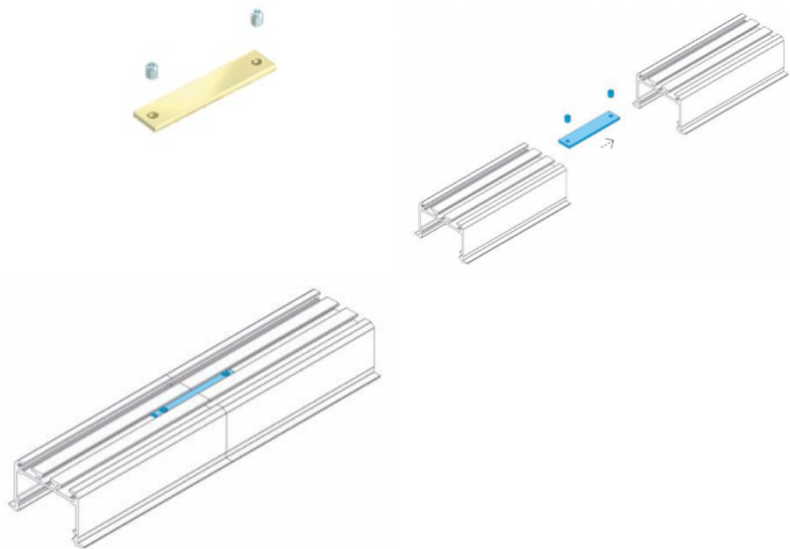

End cap LUMINES SORGA with hole silver

Product code 15489

Brand [LUMINES](#)
Casing colour silver
Casing material aluminium

Accessory LUMINES straight connector

Product code 15054

Brand [LUMINES](#)

COSMO, SILEDA, inSILEDA, DILEDA,
inDILEDA, UNICO, DOPIO, iLEDO,
INSO, TALIA, TALIA M3, inTALIA,
LARGO, LARGO M3, LARGO M4,
inLARGO, ZATI, SUBLI, SORGA, TIANO,
FLARO, LOGI, CONVA, TOPO, PERO,
VEDA