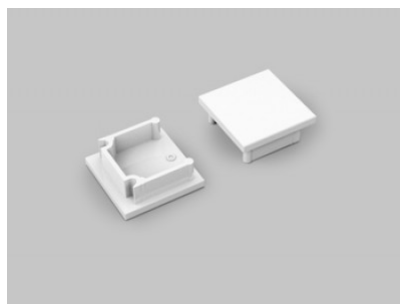

End cap TOPMET Smart16 BC3 silver

Product code 19152

Brand [TOPMET](#)
Casing colour silver
Casing material plastic

End cap TOPMET SMART16 black

Product code 15750

Brand [TOPMET](#)
In package 10pcs
Casing colour black
Casing material plastic

End cap TOPMET SMART16 white

Product code 16282

Brand [TOPMET](#)
In package 10pcs
Casing colour white
Casing material plastic