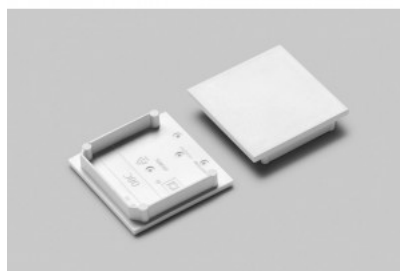

End cap TOPMET VARIO30-08C black

Product code 19216

Brand [TOPMET](#)
In package 10pcs
Casing colour black
Casing material plastic

End cap TOPMET VARIO30-08C silver

Product code 19232

Brand [TOPMET](#)
In package 10pcs
Casing colour silver
Casing material plastic

End cap TOPMET VARIO30-08C white

Product code 19215

Brand [TOPMET](#)
In package 10pcs
Casing colour white
Casing material plastic

End cap TOPMET VARIO30-08D black

Product code 22033

Brand [TOPMET](#)
In package 10pcs
Casing colour black
Casing material plastic