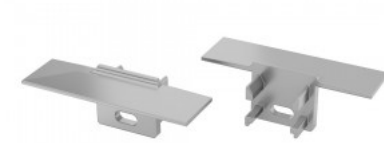

End cap LUMINES Gaudi end cap silver

Product code 20102

Brand [LUMINES](#)
Casing colour silver
Casing material plastic