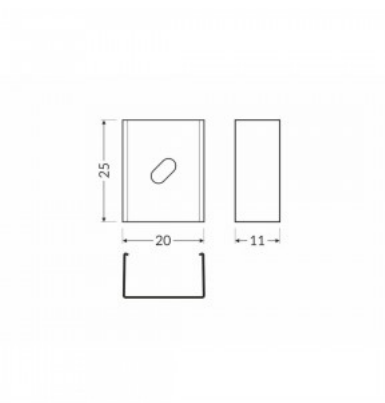

Mounting bracket TOPMET U4 white

Product code 19564

Brand [TOPMET](#)
Casing colour white