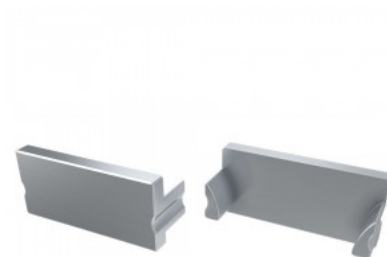

Product code 19627

Brand [LUMINES](#)
Casing colour gold

End cap LUMINES Terra without hole gray

Product code 15106

Brand [LUMINES](#)
Casing colour gray

Accessory LUMINES Tiano end cap left gray

Product code 15057