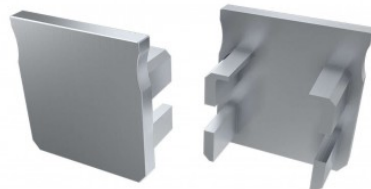

End cap LUMINES Type Y without hole gray

Product code 14695

Brand [LUMINES](#)
Casing colour gray