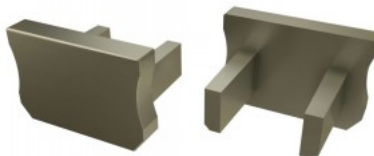

End cap LUMINES Type X without hole gray

Product code 15526

Brand [LUMINES](#)
Casing colour gray
Casing material plastic
Polishing matt

End cap LUMINES Type X without hole inox

Product code 19998

Brand [LUMINES](#)
Casing colour inox
Casing material plastic
Polishing matt