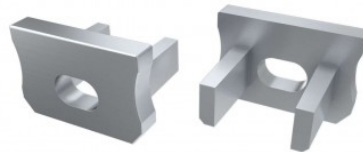

End cap LUMINES Type X with hole gray

Product code 15527

Brand [LUMINES](#)
Casing colour gray
Casing material plastic
Polishing matt