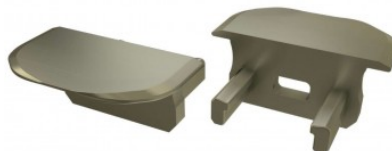

End cap LUMINES Type B with hole, round finish inox

Product code 15241

Brand [LUMINES](#)
Casing colour inox
Casing material plastic
Polishing matt