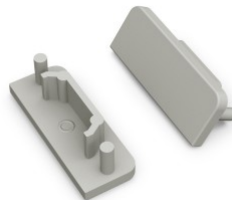

End cap TOPMET Surface14 black

Product code 19144

Brand [TOPMET](#)
Casing colour black
Casing material plastic

End cap TOPMET Surface14 gray

Product code 19143

Brand [TOPMET](#)
Casing colour gray
Casing material plastic