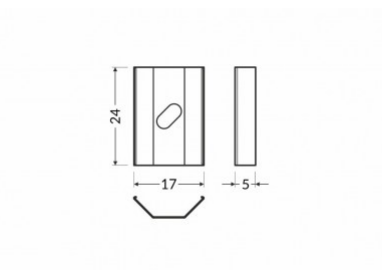

Mounting bracket TOPMET U6 inox

Product code 19221

Brand [TOPMET](#)
Casing colour inox