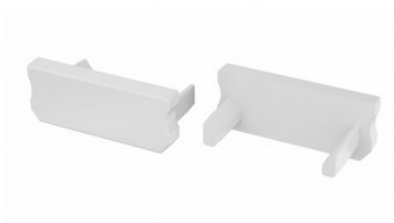

End cap LUMINES Type D without hole white

Product code 14903

Brand [LUMINES](#)
Casing colour white
Casing material plastic