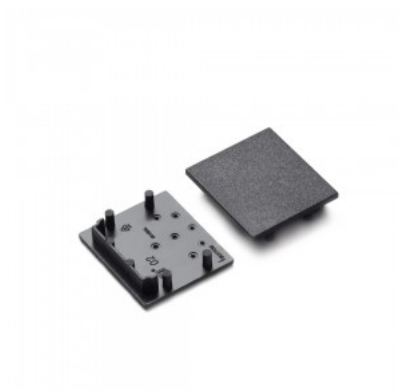

End cap TOPMET VARIO30-02 black

Product code 19209

Brand [TOPMET](#)
In package 10pcs
Casing colour black
Casing material plastic