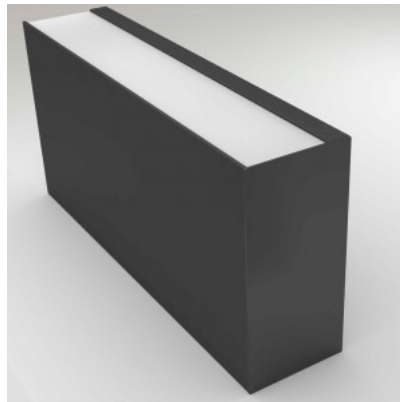

End cap LUZ NEGRA Washington black

Product code 16727

Brand [LUZ NEGRA](#)
Casing colour black
Casing material plastic
Polishing matt