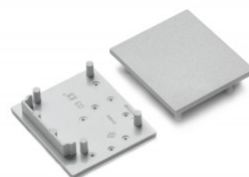

End cap TOPMET VARIO30-03 silver

Product code 22032

Brand [TOPMET](#)
Casing colour silver
Casing material plastic