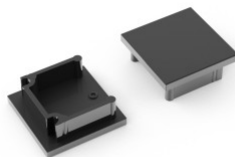

End cap TOPMET Smart16 BC3 silver

Product code 19152

Brand [TOPMET](#)
Casing colour silver
Casing material plastic

End cap TOPMET SMART16 black

Product code 15750

Brand [TOPMET](#)
In package 10pcs
Casing colour black
Casing material plastic