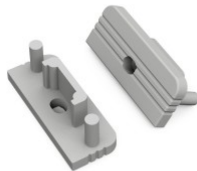

End cap TOPMET Surface10 with hole gray

Product code 19134

Brand [TOPMET](#)
Casing colour gray
Casing material plastic