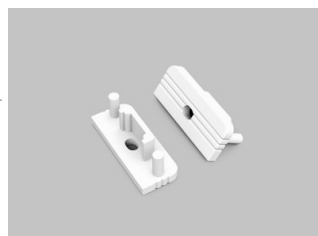

End cap TOPMET Surface10 with hole white

Product code 19135

Brand [TOPMET](#)
Casing colour white
Casing material plastic