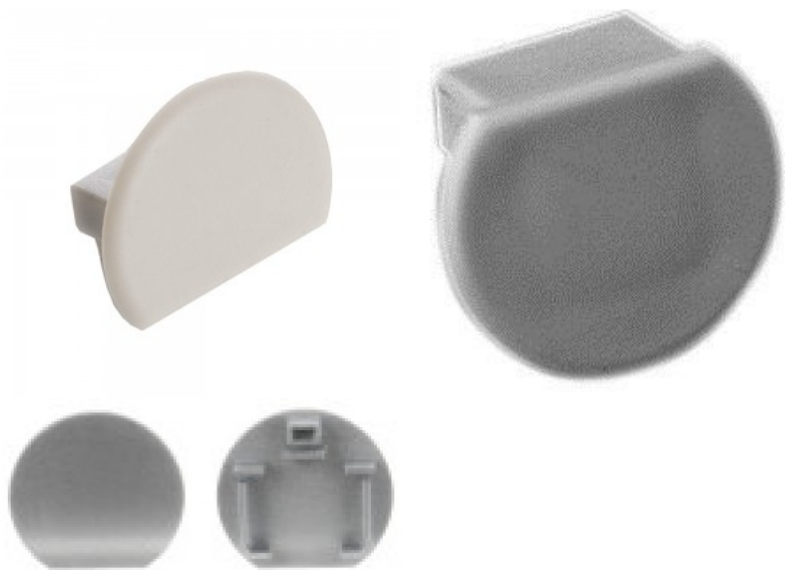

End cap LUZ NEGRA Paris without hole

Product code 13364

Brand [LUZ NEGRA](#)
Casing material plastic
Polishing matt

End cap LUZ NEGRA Roma lens gray

Product code 15806

Brand [LUZ NEGRA](#)
Casing colour gray
Casing material plastic
Polishing matt