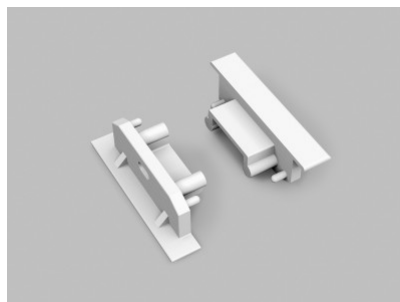

End cap TOPMET GROOVE14 white

Product code 19204

Brand [TOPMET](#)
In package 10pcs
Casing colour white
Casing material plastic