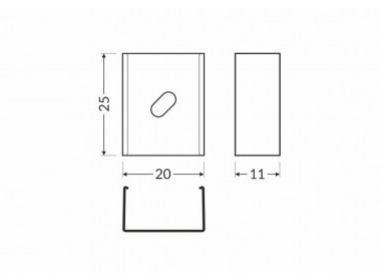

Mounting bracket TOPMET U4 black

Product code 15507

Brand [TOPMET](#)
Casing colour black