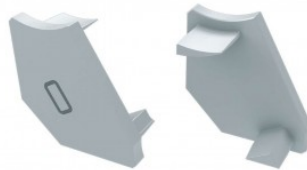

End cap LUMINES Type H ABS, left white

Product code 15701

Brand [LUMINES](#)
Casing colour white
Casing material plastic
Polishing matt
Warranty 2 years