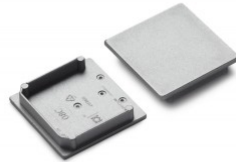

End cap TOPMET VARIO30-08C black

Product code 19216

Brand [TOPMET](#)
In package 10pcs
Casing colour black
Casing material plastic

End cap TOPMET VARIO30-08C silver

Product code 19232

Brand [TOPMET](#)
In package 10pcs
Casing colour silver
Casing material plastic