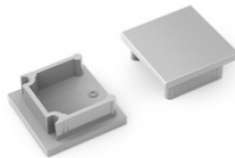

End cap TOPMET Smart16 BC3 silver

Product code 19152

Brand [TOPMET](#)
Casing colour silver
Casing material plastic