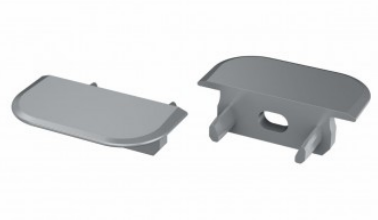

Brand [LUMINES](#)
Casing colour white

End cap LUMINES Type Z black

Product code 15123

Brand [LUMINES](#)
Casing colour black
Casing material plastic

End cap LUMINES Type Z gray

Product code 14899

Brand [LUMINES](#)
Casing colour gray
Casing material plastic