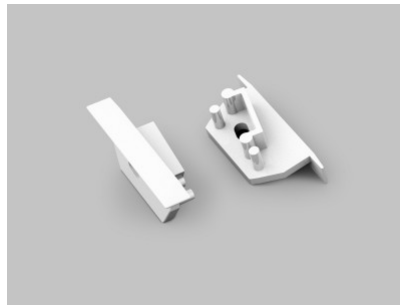

End cap TOPMET Diagonal14 avaga black

Product code 23207

Brand [TOPMET](#)
Casing colour black
Casing material plastic

End cap TOPMET Diagonal14 avaga white

Product code 19151

Brand [TOPMET](#)
Casing colour white
Casing material plastic