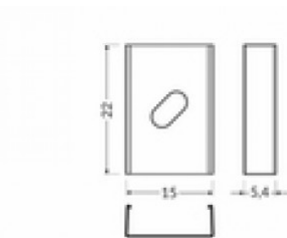

Mounting bracket TOPMET S inox

Product code 19217

Brand [TOPMET](#)
Casing colour inox