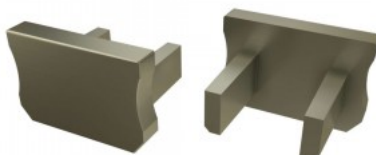

End cap LUMINES Type X without hole inox

Product code 19998

Brand [LUMINES](#)
Casing colour inox
Casing material plastic
Polishing matt