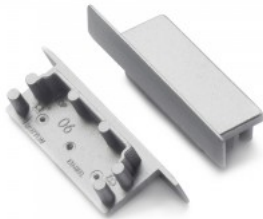

End cap TOPMET VARIO30-06 silver

Product code 16396

Brand [TOPMET](#)
In package 10pcs
In box 100pcs
Casing colour silver
Casing material plastic