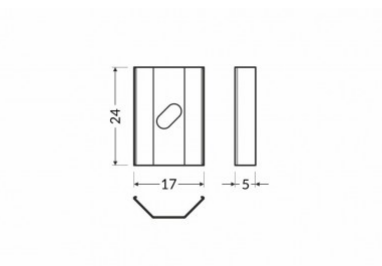

Mounting bracket TOPMET U6 cone inox

Product code 19220

Brand [TOPMET](#)
Casing colour inox

Mounting bracket TOPMET U6 inox

Product code 19221

Brand [TOPMET](#)
Casing colour inox

Mounting bracket TOPMET U7 inox