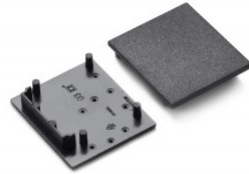

End cap TOPMET VARIO30-03 black

Product code 19169

Brand [TOPMET](#)
Casing colour black
Casing material plastic