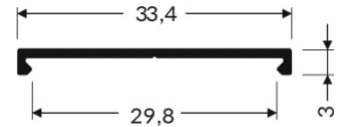

Aluminium profile cover TOPMET VARIO30-09 2m aluminum

Product code 18487

Brand [TOPMET](#)
Length 2000.0mm
Casing colour aluminum
Casing material aluminium