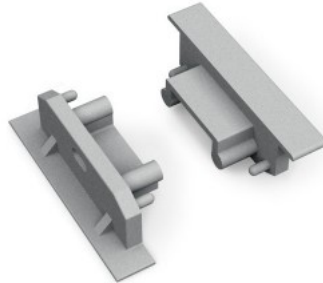

End cap TOPMET Surface14 gray

Product code 19143

Brand [TOPMET](#)
Casing colour gray
Casing material plastic

End cap TOPMET SURFACE14 white

Product code 16128

Brand [TOPMET](#)
Height 9.0mm
Width 24.0mm
Casing colour white
Casing material aluminium