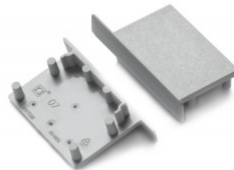

End cap TOPMET VARIO30-07 black

Product code 16337

Brand [TOPMET](#)
In package 10pcs
In box 100pcs
Casing colour black
Casing material plastic

End cap TOPMET VARIO30-07 gray

Product code 19213

Brand [TOPMET](#)
In package 10pcs
Casing colour gray
Casing material plastic