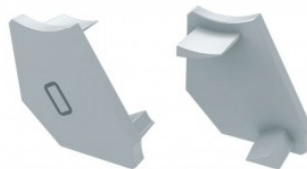

End cap LUMINES Type H ABS, left white

Product code 15701

Brand [LUMINES](#)
Casing colour white
Casing material plastic
Polishing matt
Warranty 2 years