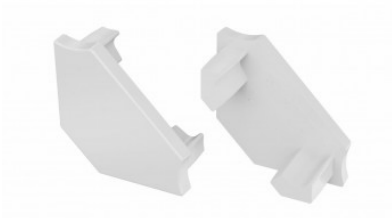

End cap LUMINES Type C without hole white

Product code 15595

Brand [LUMINES](#)
Casing colour white
Casing material plastic
Polishing matt