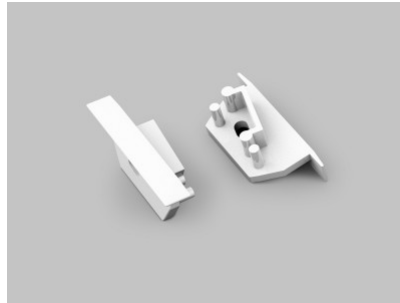

End cap TOPMET Diagonal14 avaga white

Product code 19151

Brand [TOPMET](#)
Casing colour white
Casing material plastic