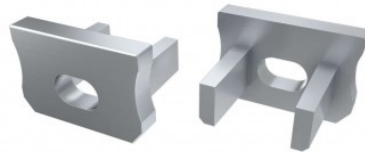

End cap LUMINES Type X with hole gray

Product code 15527

Brand [LUMINES](#)
Casing colour gray
Casing material plastic
Polishing matt