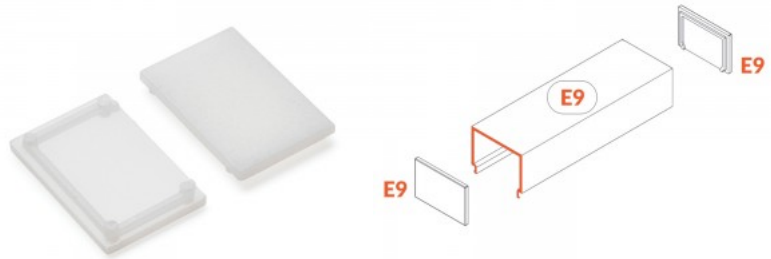

End cap TOPMET Diagonal14 avaga white

Product code 19151

Brand [TOPMET](#)
Casing colour white
Casing material plastic

End cap TOPMET E9

Product code 16399

Brand [TOPMET](#)
In package 10pcs
Casing material plastic