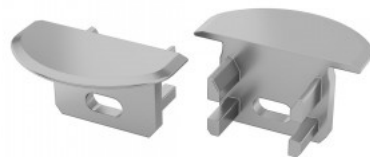

End cap LUMINES Type U silver

Product code 17337

Brand [LUMINES](#)
In package 2pcs
Casing colour silver

End caps for U aluminum profile.