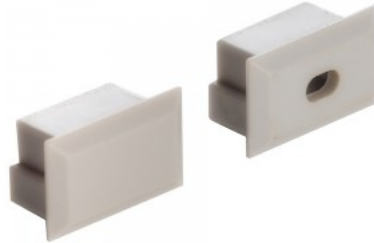

End cap LUZ NEGRA Roma XL with hole

Product code 13515

Brand [LUZ NEGRA](#)
Casing material plastic

End cap LUZ NEGRA Roma XL without hole

Product code 13516

Brand [LUZ NEGRA](#)
Casing material plastic

End cap LUZ NEGRA Sofia with hole