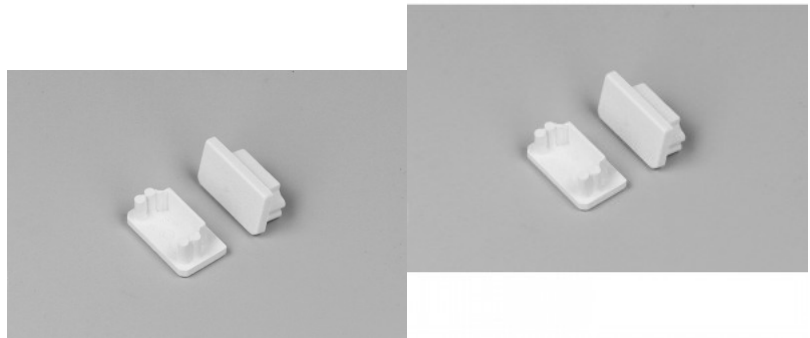

End cap TOPMET UNI14 silver

Product code 19203

Brand [TOPMET](#)
In package 10pcs
Casing colour silver
Casing material plastic

End cap TOPMET UNI14 white

Product code 22969

Brand [TOPMET](#)
In package 10pcs
Casing colour white
Casing material plastic