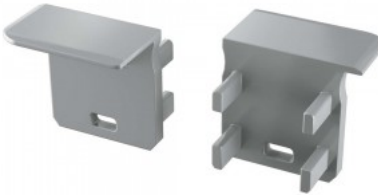

End cap LUMINES Type J left gray

Product code 17891

Brand [LUMINES](#)
Casing colour gray
Casing material plastic

End caps for Type J aluminum profile.