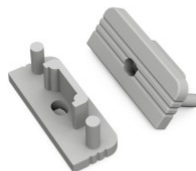

End cap TOPMET Surface10 with hole gray

Product code 19134

Brand [TOPMET](#)
Casing colour gray
Casing material plastic