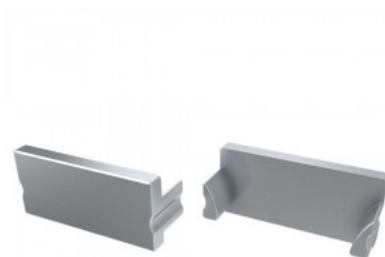

End cap LUMINES Terra without hole gray

Product code 15106

Brand [LUMINES](#)
Casing colour gray