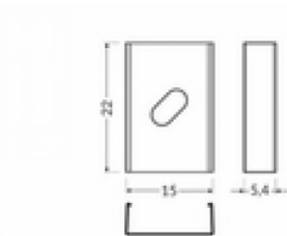

Mounting bracket TOPMET S inox

Product code 19217

Brand [TOPMET](#)
Casing colour inox