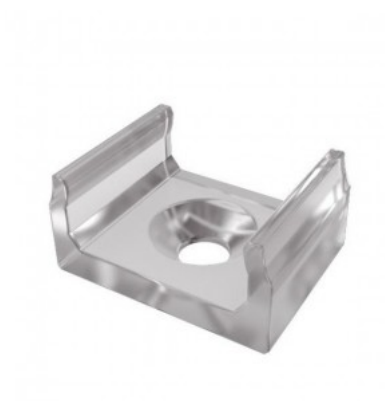

Mounting bracket LUMINES Type A bracket, low transparent

Product code 14761

Brand [LUMINES](#)
Casing colour transparent
Casing material plastic