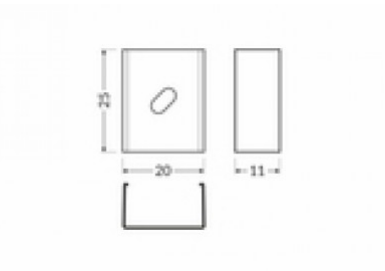

Mounting bracket TOPMET U4 inox

Product code 19226

Brand [TOPMET](#)
Casing colour inox