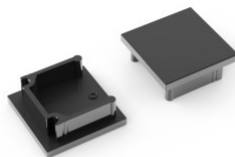

End cap TOPMET SMART16 black

Product code 15750

Brand [TOPMET](#)
In package 10pcs
Casing colour black
Casing material plastic