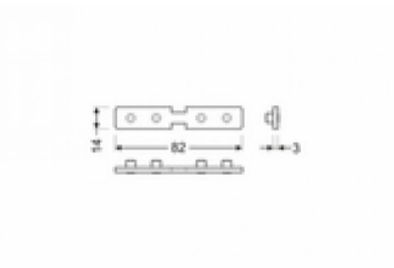

Accessory TOPMET connector Q180D

Product code 15445

Brand [TOPMET](#)