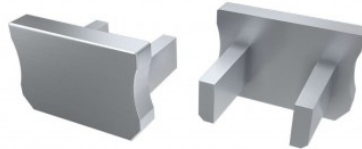

End cap LUMINES Type X without hole gray

Product code 15526

Brand [LUMINES](#)
Casing colour gray
Casing material plastic
Polishing matt