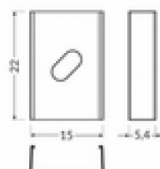

Mounting bracket TOPMET S inox

Product code 19217

Brand [TOPMET](#)
Casing colour inox