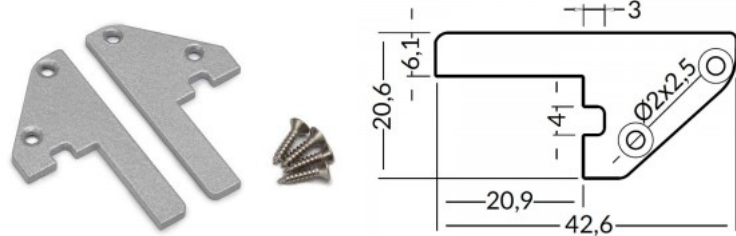

End cap TOPMET SMART16 white

Product code 16282

Brand [TOPMET](#)
In package 10pcs
Casing colour white
Casing material plastic

End cap TOPMET STEP10 silver

Product code 16041

Brand [TOPMET](#)
In package 10pcs
In box 100pcs
Casing colour silver
Casing material plastic