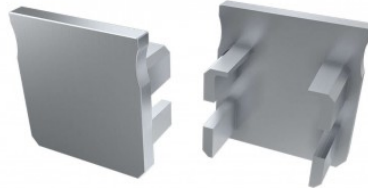

Product code 15378

Brand [LUMINES](#)
Casing colour black

End cap LUMINES Type Y without hole gray

Product code 14695

Brand [LUMINES](#)
Casing colour gray

End cap LUMINES Type Y without hole white

Product code 15377