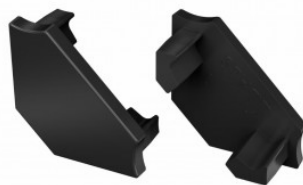

End cap LUMINES Type C without hole, black black

Product code 14794

Brand [LUMINES](#)
Casing colour black
Casing material plastic
Polishing matt
Warranty 2 years