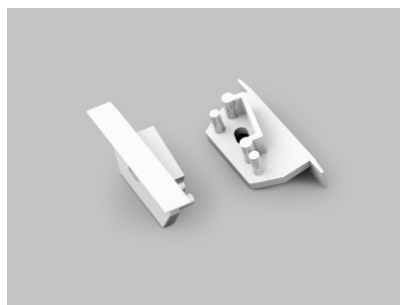

End cap TOPMET Diagonal14 avaga white

Product code 19151

Brand [TOPMET](#)
Casing colour white
Casing material plastic