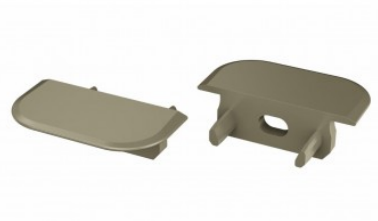

End cap LUMINES Type Z inox

Product code 15514

Brand [LUMINES](#)
Casing colour inox
Casing material plastic