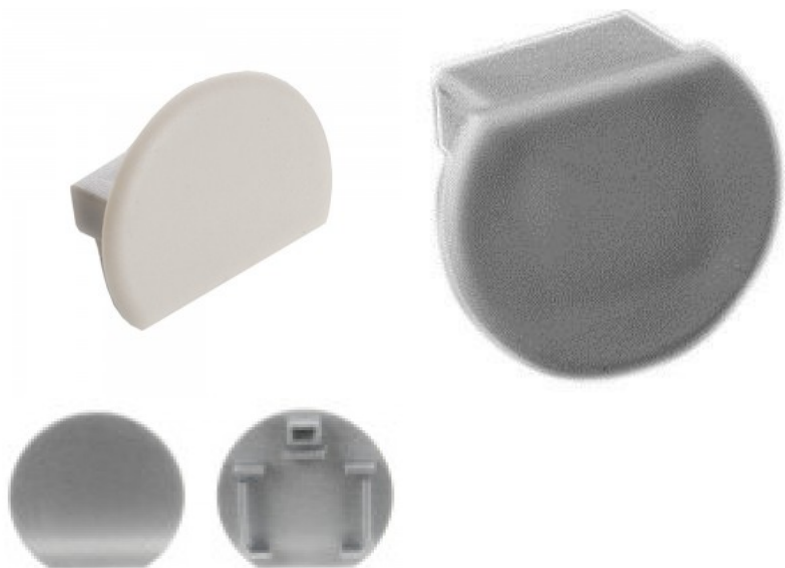

End cap LUZ NEGRA Paris without hole

Product code 13364

Brand [LUZ NEGRA](#)
Casing material plastic
Polishing matt

End cap LUZ NEGRA Roma lens gray

Product code 15806

Brand [LUZ NEGRA](#)
Casing colour gray
Casing material plastic
Polishing matt