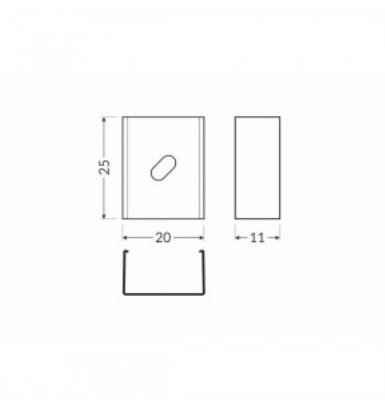

Product code 19226

Brand [TOPMET](#)
Casing colour inox

Mounting bracket TOPMET U4 white

Product code 19564

Brand [TOPMET](#)
Casing colour white

Mounting bracket TOPMET U5 inox

Product code 16253

Brand [TOPMET](#)
Casing colour inox