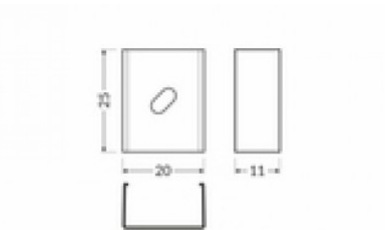

Brand [TOPMET](#)
Casing colour black

Mounting bracket TOPMET U4 CONE inox

Product code 16538

Brand [TOPMET](#)
In box 20pcs
Casing colour inox

Mounting bracket TOPMET U4 inox

Product code 19226

Brand [TOPMET](#)
Casing colour inox