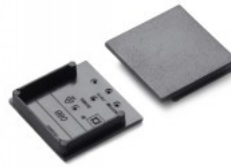

End cap TOPMET VARIO30-08 white

Product code 19214

Brand [TOPMET](#)
In package 10pcs
Casing colour white
Casing material plastic

End cap TOPMET VARIO30-08B black

Product code 19965

Brand [TOPMET](#)
In package 10pcs
In box 100pcs
Casing colour black
Casing material plastic

End cap TOPMET VARIO30-08B silver

Product code 19964

Brand [TOPMET](#)
In package 10pcs
In box 100pcs
Casing colour silver
Casing material plastic