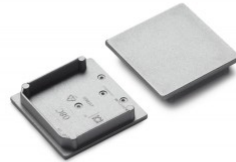

End cap TOPMET VARIO30-08C silver

Product code 19232

Brand [TOPMET](#)
In package 10pcs
Casing colour silver
Casing material plastic