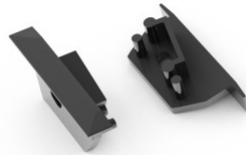

End cap TOPMET D9 opal white

Product code 19380

Brand [TOPMET](#)
Casing colour white
Casing material plastic

End cap TOPMET Diagonal14 avaga black

Product code 23207

Brand [TOPMET](#)
Casing colour black
Casing material plastic