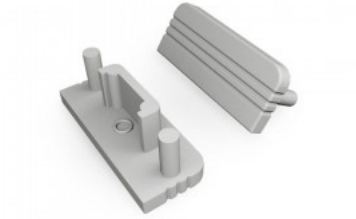

End cap TOPMET SURFACE10 gen2 gray

Product code 19957

Brand [TOPMET](#)
In package 10pcs
Casing colour gray
Casing material plastic