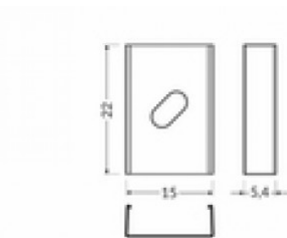

## Mounting bracket TOPMET S white

Product code 19225

Brand [TOPMET](#)  
Casing colour white