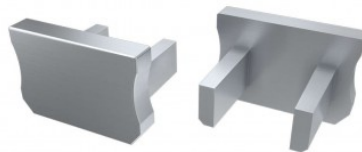

End cap LUMINES Type X without hole gray

Product code 15526

Brand [LUMINES](#)
Casing colour gray
Casing material plastic
Polishing matt