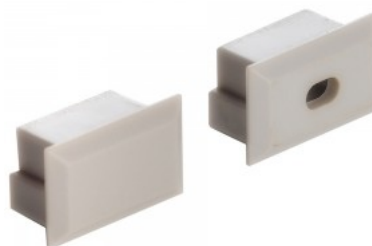

End cap LUZ NEGRA Roma XL with hole

Product code 13515

Brand [LUZ NEGRA](#)
Casing material plastic