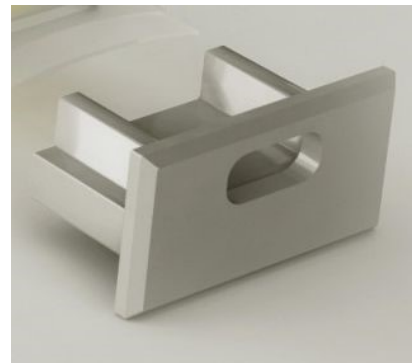

End cap LUZ NEGRA Milano with hole

Product code 13356

Brand [LUZ NEGRA](#)
Casing material plastic
Polishing matt