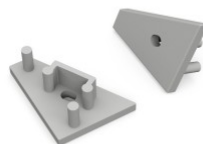

End cap TOPMET CORNER10 silver

Product code 15920

Brand [TOPMET](#)
In package 10pcs
In box 100pcs
Casing colour silver
Casing material plastic

End cap TOPMET Corner10 with hole gray

Product code 19138

Brand [TOPMET](#)
Casing colour gray
Casing material plastic