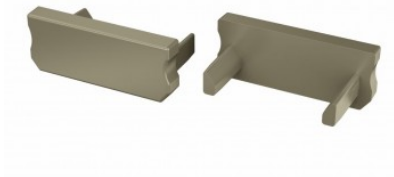

End cap LUMINES Type D without hole inox

Product code 15770

Brand [LUMINES](#)
Casing colour inox
Casing material plastic