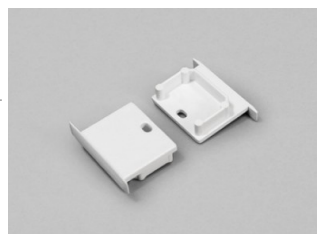

End cap TOPMET LINEA-IN20 with hole white

Product code 19163

Brand [TOPMET](#)
Casing colour white
Casing material plastic