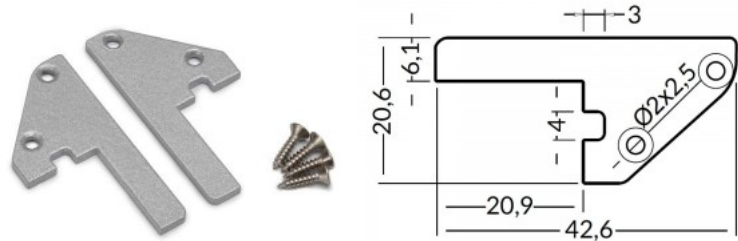

End cap TOPMET SMART16 white

Product code 16282

Brand [TOPMET](#)
In package 10pcs
Casing colour white
Casing material plastic

End cap TOPMET STEP10 silver

Product code 16041

Brand [TOPMET](#)
In package 10pcs
In box 100pcs
Casing colour silver
Casing material plastic