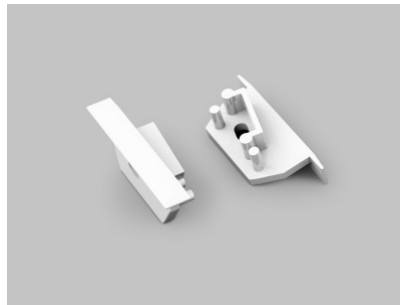

End cap TOPMET Diagonal14 avaga black

Product code 23207

Brand [TOPMET](#)
Casing colour black
Casing material plastic

End cap TOPMET Diagonal14 avaga white

Product code 19151

Brand [TOPMET](#)
Casing colour white
Casing material plastic