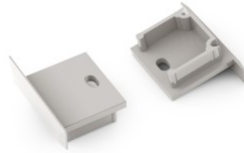

End cap TOPMET Smart-in16 gray

Product code 19153

Brand [TOPMET](#)
Casing colour gray
Casing material plastic