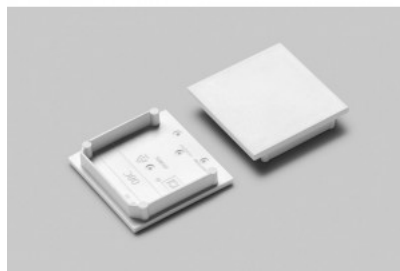

End cap TOPMET VARIO30-08C silver

Product code 19232

Brand [TOPMET](#)
In package 10pcs
Casing colour silver
Casing material plastic

End cap TOPMET VARIO30-08C white

Product code 19215

Brand [TOPMET](#)
In package 10pcs
Casing colour white
Casing material plastic