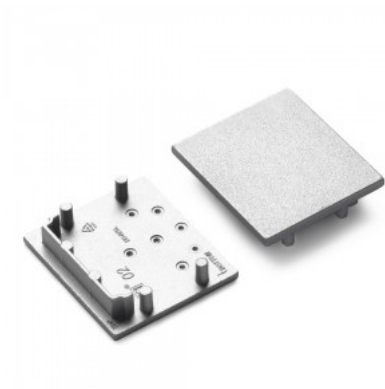

End cap TOPMET VARIO30-02 silver

Product code 19966

Brand [TOPMET](#)
In package 10pcs
In box 100pcs
Casing colour silver
Casing material plastic