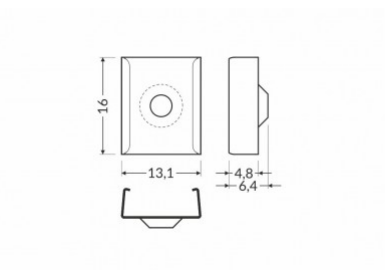

Mounting bracket TOPMET Z cone black

Product code 19223

Brand [TOPMET](#)
Casing colour black