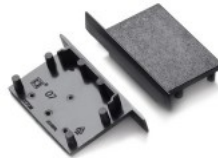

End cap TOPMET VARIO30-06 white

Product code 17031

Brand [TOPMET](#)
In package 10pcs
In box 100pcs
Casing colour white
Casing material plastic

End cap TOPMET VARIO30-07 black

Product code 16337

Brand [TOPMET](#)
In package 10pcs
In box 100pcs
Casing colour black
Casing material plastic