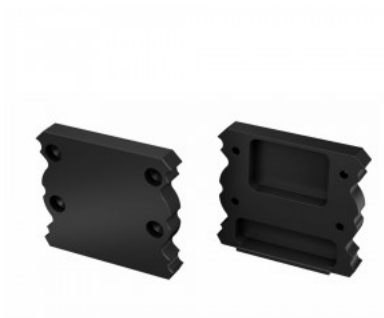

Accessory LUMINES Subli end cap white

Product code 15059

Brand [LUMINES](#)

End cap LUMINES TALIA ALU black

Product code 16218

Brand [LUMINES](#)
Casing colour black
Casing material aluminium

End cap LUMINES TALIA ALU with hole black