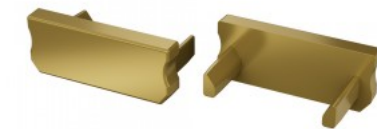

End cap LUMINES Type D gold

Product code 20715

Brand [LUMINES](#)
Casing colour gold
Casing material plastic