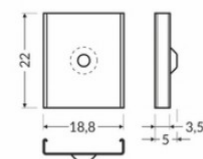

Mounting bracket TOPMET Y inox

Product code 16130

Brand [TOPMET](#)
Casing colour inox