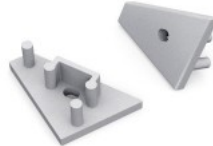

End cap TOPMET CORNER10 silver

Product code 15920

Brand [TOPMET](#)
In package 10pcs
In box 100pcs
Casing colour silver
Casing material plastic