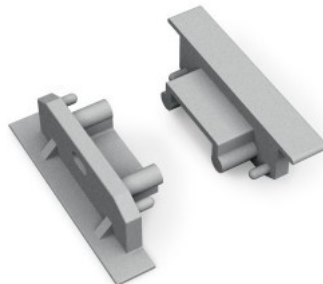

End cap TOPMET SURFACE14 white

Product code 16128

Brand [TOPMET](#)
Height 9.0mm
Width 24.0mm
Casing colour white
Casing material aluminium

End cap TOPMET SURFACE14 with hole white

Product code 16129

Brand [TOPMET](#)
Height 9.0mm
Width 24.0mm
Casing colour white
Casing material aluminium