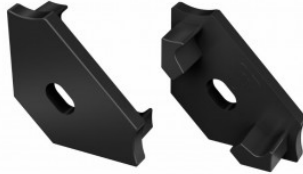

End cap LUMINES Type C with hole black

Product code 14795

Brand [LUMINES](#)
Casing colour black
Casing material plastic
Polishing matt
Warranty 2 years