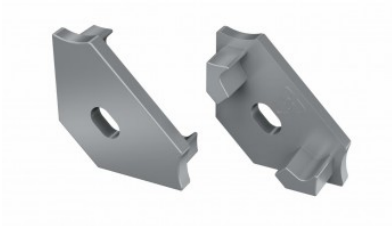

End cap LUMINES Type C with hole silver

Product code 14670

Brand [LUMINES](#)
Casing colour silver
Casing material plastic
Polishing matt