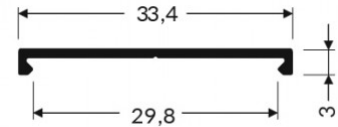

Aluminium profile cover TOPMET VARIO30-09 2m aluminum

Product code 18487

Brand [TOPMET](#)
Length 2000.0mm
Casing colour aluminum
Casing material aluminium