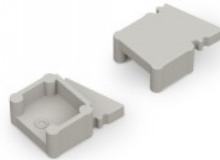

End cap TOPMET Omni10 gray

Product code 20722

Brand [TOPMET](#)
Casing colour gray