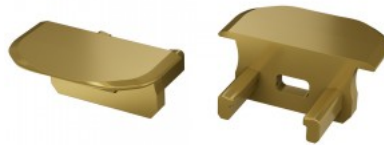

End cap LUMINES Type B with hole, round finish gold

Product code 19661

Brand [LUMINES](#)
Casing colour gold
Casing material plastic
Polishing matt