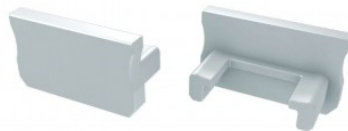

End cap LUMINES Type A without hole, white

Product code 14677

Brand [LUMINES](#)
Casing colour white
Casing material plastic
Polishing matt