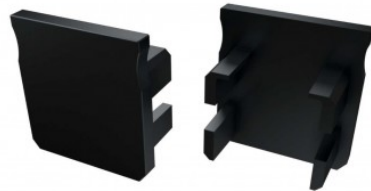

End cap LUMINES Type Y without hole black

Product code 15378

Brand [LUMINES](#)
Casing colour black