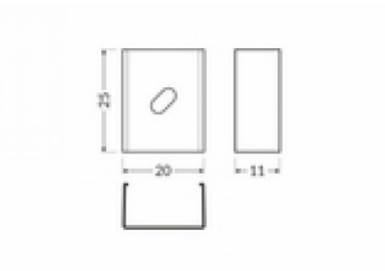

## Mounting bracket TOPMET U4 inox

Product code 19226

Brand [TOPMET](#)  
Casing colour inox