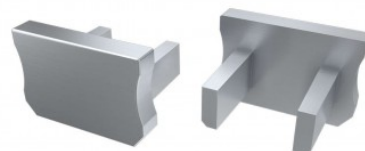

End cap LUMINES Type X without hole gray

Product code 15526

Brand [LUMINES](#)
Casing colour gray
Casing material plastic
Polishing matt