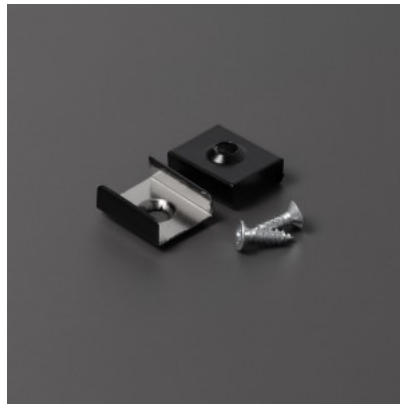

Mounting bracket TOPMET Z cone black

Product code 19223

Brand [TOPMET](#)
Casing colour black