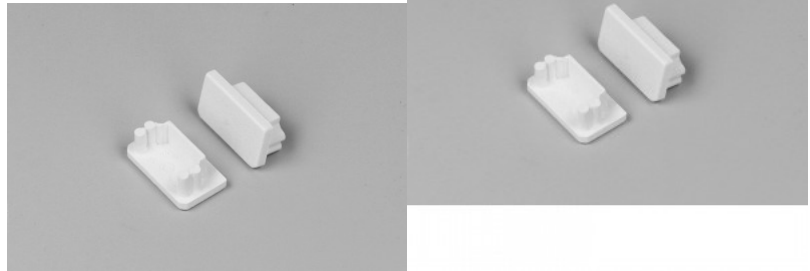

End cap TOPMET UNI14 silver

Product code 19203

Brand [TOPMET](#)
In package 10pcs
Casing colour silver
Casing material plastic

End cap TOPMET UNI14 white

Product code 22969

Brand [TOPMET](#)
In package 10pcs
Casing colour white
Casing material plastic