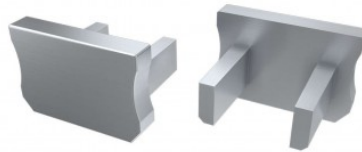

End cap LUMINES Type X without hole gray

Product code 15526

Brand [LUMINES](#)
Casing colour gray
Casing material plastic
Polishing matt