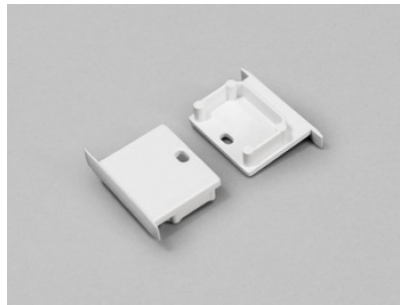

End cap TOPMET LINEA-IN20 with hole gray

Product code 19207

Brand [TOPMET](#)
In package 10pcs
Casing colour gray
Casing material plastic

End cap TOPMET LINEA-IN20 with hole white

Product code 19163

Brand [TOPMET](#)
Casing colour white
Casing material plastic

End cap TOPMET LINEA20 black

Product code 19159

Brand [TOPMET](#)
Casing colour black
Casing material plastic

Aluminium profile TOPMET LINEA20 gray

Product code 19167

Brand [TOPMET](#)
Height 20.5mm
Width 50.0mm
Casing colour gray
Casing material plastic