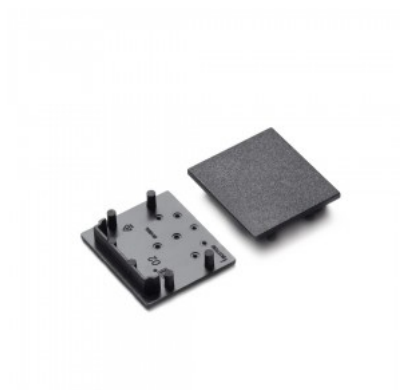

End cap TOPMET VARIO30-01-D9 opal white

Product code 23111

Brand [TOPMET](#)
In package 20pcs
Casing colour white
Casing material plastic

End cap TOPMET VARIO30-02 black

Product code 19209

Brand [TOPMET](#)
In package 10pcs
Casing colour black
Casing material plastic