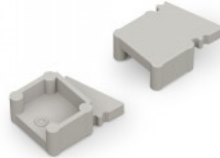

End cap TOPMET NAMI23 gray

Product code 18422

Brand [TOPMET](#)
In box 20pcs
Casing colour gray
Casing material plastic

End cap TOPMET Omni10 gray

Product code 20722

Brand [TOPMET](#)
Casing colour gray

End cap TOPMET Pen12 black