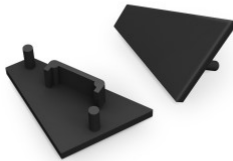

End cap TOPMET Corner14 black

Product code 19150

Brand [TOPMET](#)
Casing colour black
Casing material plastic