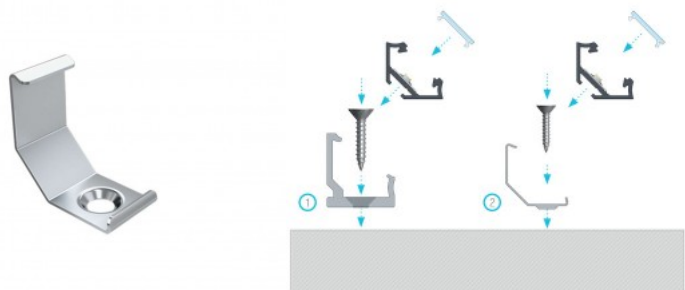

Mounting bracket LUMINES Type C H bracket, metal

Product code 14720

Brand [LUMINES](#)
Casing material metal
Polishing matt