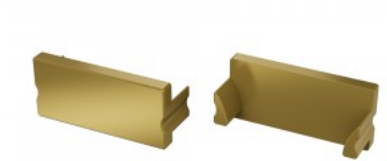

End cap LUMINES Terra without hole gold

Product code 19627

Brand [LUMINES](#)
Casing colour gold