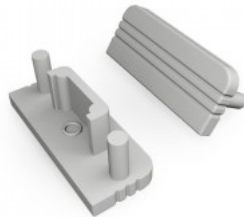

Product code 19962

Brand [TOPMET](#)
In package 10pcs
Casing colour black
Casing material plastic

End cap TOPMET SURFACE10 gen2 gray

Product code 19957

Brand [TOPMET](#)
In package 10pcs
Casing colour gray
Casing material plastic