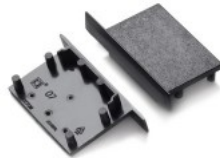

End cap TOPMET VARIO30-07 black

Product code 16337

Brand [TOPMET](#)
In package 10pcs
In box 100pcs
Casing colour black
Casing material plastic