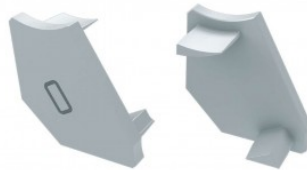

End cap LUMINES Type H ABS, right white

Product code 15702

Brand [LUMINES](#)
Casing colour white
Casing material plastic
Polishing matt
Warranty 2 years