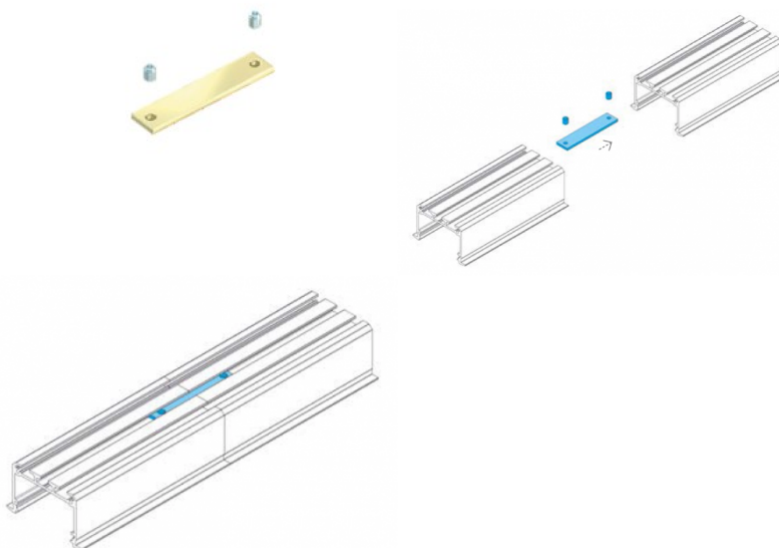

End cap LUMINES SORGA with hole silver

Product code 15489

Brand [LUMINES](#)
Casing colour silver
Casing material aluminium

Accessory LUMINES straight connector

Product code 15054

Brand [LUMINES](#)

COSMO, SILEDA, inSILEDA, DILEDA, inDILEDA, UNICO, DOPIO, iLEDO, INSO, TALIA, TALIA M3, inTALIA, LARGO, LARGO M3, LARGO M4, inLARGO, ZATI, SUBLI, SORGA, TIANO, FLARO, LOGI, CONVA, TOPO, PERO, VEDA