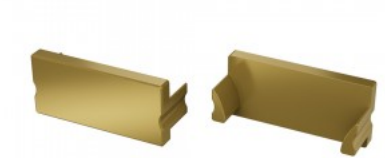

End cap LUMINES Terra without hole gold

Product code 19627

Brand [LUMINES](#)
Casing colour gold