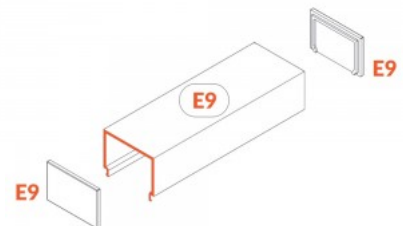

End cap TOPMET Diagonal14 avaga white

Product code 19151

Brand [TOPMET](#)
Casing colour white
Casing material plastic

End cap TOPMET E9

Product code 16399

Brand [TOPMET](#)
In package 10pcs
Casing material plastic