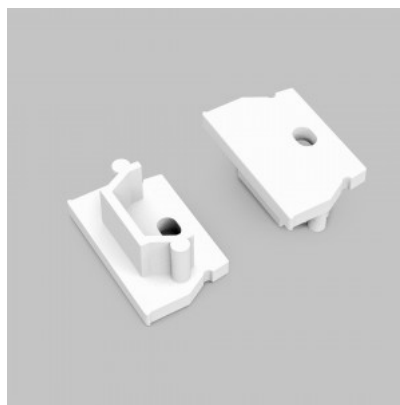

End cap TOPMET UNI12 gen2 with hole white

Product code 18106

Brand [TOPMET](#)
In package 10pcs
In box 100pcs
Casing colour white
Casing material plastic