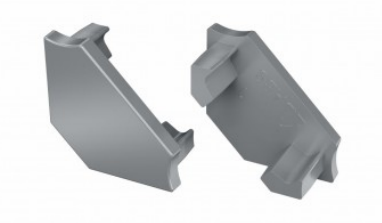

End cap LUMINES Type C without hole gold

Product code 19999

Brand [LUMINES](#)
Casing colour gold
Casing material plastic
Polishing matt

End cap LUMINES Type C without hole silver

Product code 14671

Brand [LUMINES](#)
Casing colour silver
Casing material plastic
Polishing matt