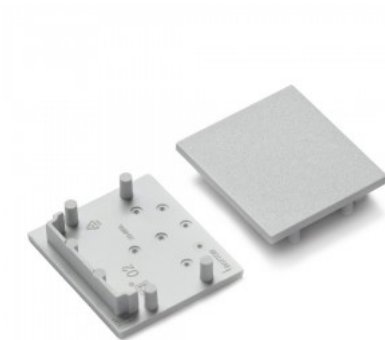

End cap TOPMET VARIO30-02 black

Product code 19209

Brand [TOPMET](#)
In package 10pcs
Casing colour black
Casing material plastic

End cap TOPMET VARIO30-02 gray

Product code 19967

Brand [TOPMET](#)
In package 10pcs
In box 100pcs
Casing colour gray
Casing material plastic