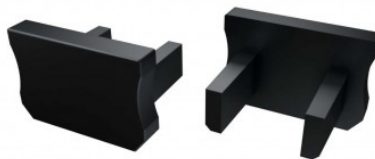

End cap LUMINES Type X with hole gray

Product code 15527

Brand [LUMINES](#)
Casing colour gray
Casing material plastic
Polishing matt

End cap LUMINES Type X without hole black

Product code 16707

Brand [LUMINES](#)
Casing colour black
Casing material plastic
Polishing matt