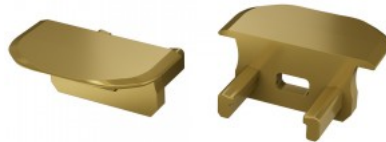

End cap LUMINES Type B with hole, round finish gold

Product code 19661

Brand [LUMINES](#)
Casing colour gold
Casing material plastic
Polishing matt