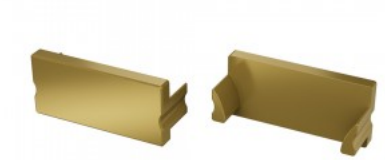

End cap LUMINES Terra without hole gold

Product code 19627

Brand [LUMINES](#)
Casing colour gold