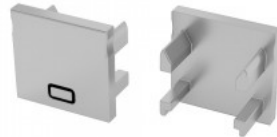

End cap LUMINES FALCO silver

Product code 22331

Brand [LUMINES](#)
Casing colour silver
Casing material plastic