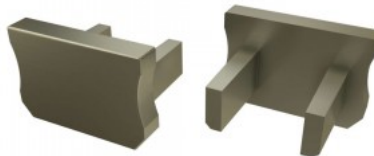

End cap LUMINES Type X without hole gray

Product code 15526

Brand [LUMINES](#)
Casing colour gray
Casing material plastic
Polishing matt

End cap LUMINES Type X without hole inox

Product code 19998

Brand [LUMINES](#)
Casing colour inox
Casing material plastic
Polishing matt