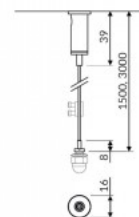

Mounting clip Kit suspension 1,5m

Product code 22027

Length 1500.0mm
Casing material metal