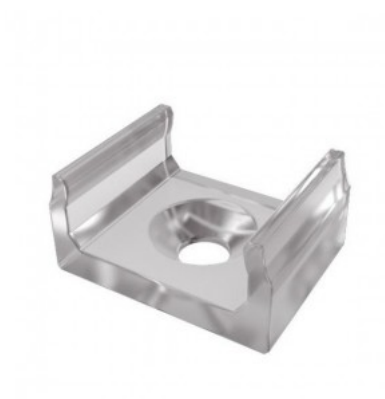

Mounting bracket LUMINES Type A bracket, low transparent

Product code 14761

Brand [LUMINES](#)
Casing colour transparent
Casing material plastic