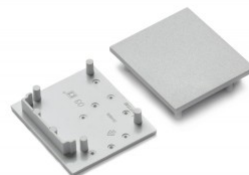

End cap TOPMET VARIO30-03 silver

Product code 22032

Brand [TOPMET](#)
Casing colour silver
Casing material plastic