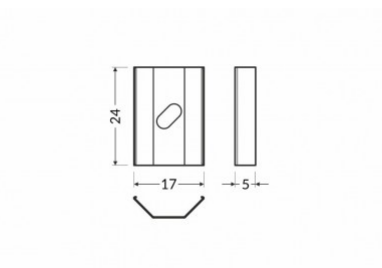

Product code 19220

Brand [TOPMET](#)
Casing colour inox

Mounting bracket TOPMET U6 inox

Product code 19221

Brand [TOPMET](#)
Casing colour inox

Mounting bracket TOPMET U7 inox

Product code 20480

Brand [TOPMET](#)
Casing colour inox