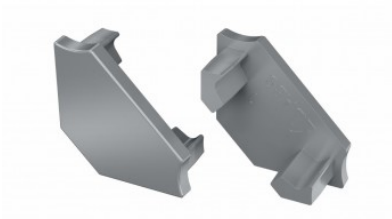

End cap LUMINES Type C without hole gold

Product code 19999

Brand [LUMINES](#)
Casing colour gold
Casing material plastic
Polishing matt

End cap LUMINES Type C without hole silver

Product code 14671

Brand [LUMINES](#)
Casing colour silver
Casing material plastic
Polishing matt