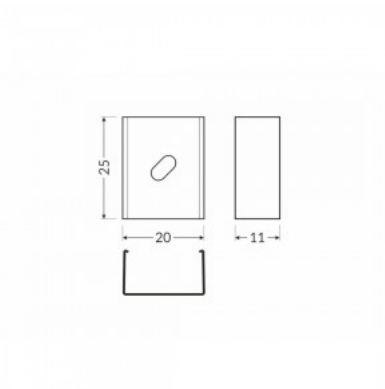

Product code 19226

Brand [TOPMET](#)
Casing colour inox

Mounting bracket TOPMET U4 white

Product code 19564

Brand [TOPMET](#)
Casing colour white

Mounting bracket TOPMET U5 inox

Product code 16253

Brand [TOPMET](#)
Casing colour inox