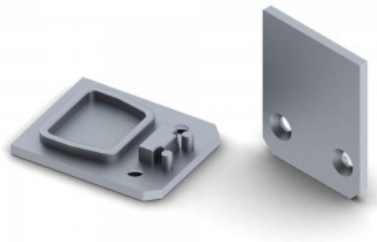

End cap Alu Swiss 20

Product code 14185