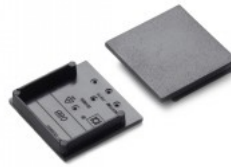

End cap TOPMET VARIO30-08 white

Product code 19214

Brand [TOPMET](#)
In package 10pcs
Casing colour white
Casing material plastic

End cap TOPMET VARIO30-08B black

Product code 19965

Brand [TOPMET](#)
In package 10pcs
In box 100pcs
Casing colour black
Casing material plastic