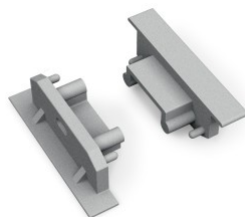

End cap TOPMET GROOVE14 silver

Product code 19205

Brand [TOPMET](#)
In package 10pcs
Casing colour silver
Casing material plastic