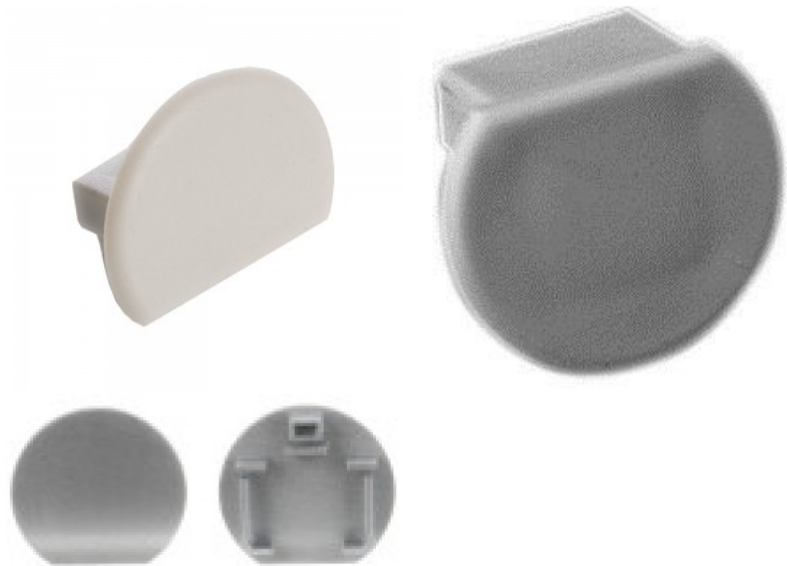

End cap LUZ NEGRA Paris without hole

Product code 13364

Brand [LUZ NEGRA](#)
Casing material plastic
Polishing matt

End cap LUZ NEGRA Roma lens gray

Product code 15806

Brand [LUZ NEGRA](#)
Casing colour gray
Casing material plastic
Polishing matt

End cap LUZ NEGRA Roma lens with hole gray

Product code 15807

Brand [LUZ NEGRA](#)
Casing colour gray
Casing material plastic
Polishing matt