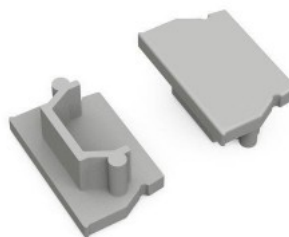

End cap TOPMET UNI12 gen2 with hole black

Product code 20724

Brand [TOPMET](#)
In package 10pcs
In box 100pcs
Casing colour black
Casing material plastic

End cap TOPMET UNI12 gen2 with hole white

Product code 18106

Brand [TOPMET](#)
In package 10pcs
In box 100pcs
Casing colour white
Casing material plastic

End cap TOPMET UNI12 silver

Product code 16244

Brand [TOPMET](#)
In package 10pcs
In box 100pcs
Casing colour silver
Casing material plastic