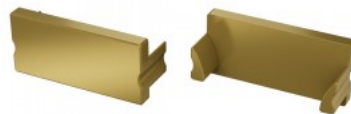

End cap LUMINES Terra without hole gold

Product code 19627

Brand [LUMINES](#)
Casing colour gold