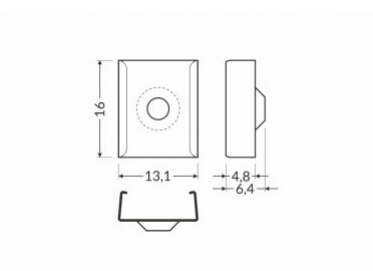

## Mounting bracket TOPMET Z cone black

Product code 19223

Brand [TOPMET](#)  
Casing colour black