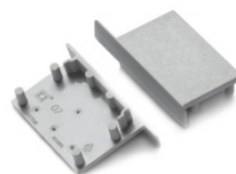

End cap TOPMET VARIO30-03 silver

Product code 22032

Brand [TOPMET](#)
Casing colour silver
Casing material plastic

End cap TOPMET VARIO30-03 white

Product code 19170

Brand [TOPMET](#)
Casing colour white
Casing material plastic