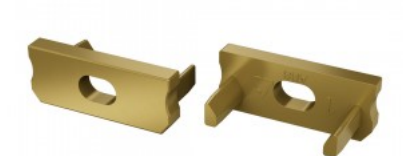

Product code 14906

Brand [LUMINES](#)
Casing colour black
Casing material plastic

End cap LUMINES Type D without hole gold

Product code 20713

Brand [LUMINES](#)
Casing colour gold
Casing material plastic

End cap LUMINES Type D without hole gray