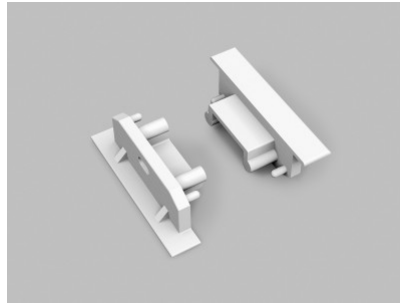

End cap TOPMET GROOVE14 silver

Product code 19205

Brand [TOPMET](#)
In package 10pcs
Casing colour silver
Casing material plastic

End cap TOPMET GROOVE14 white

Product code 19204

Brand [TOPMET](#)
In package 10pcs
Casing colour white
Casing material plastic