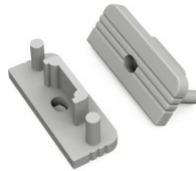

End cap TOPMET Surface10 with hole black

Product code 19136

Brand [TOPMET](#)
Casing colour black
Casing material plastic

End cap TOPMET Surface10 with hole gray

Product code 19134

Brand [TOPMET](#)
Casing colour gray
Casing material plastic