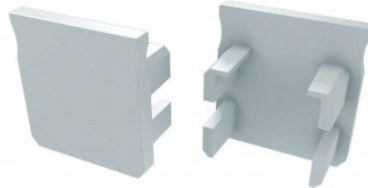

End cap LUMINES Type Y without hole white

Product code 15377

Brand [LUMINES](#)
Casing colour white