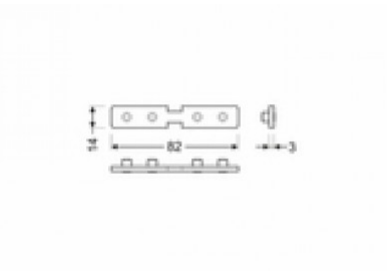

Accessory TOPMET connector Q180D

Product code 15445

Brand [TOPMET](#)