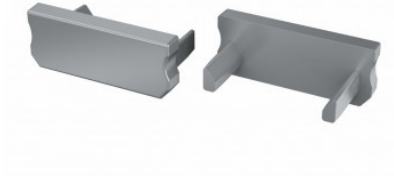

End cap LUMINES Type D without hole gray

Product code 14904

Brand [LUMINES](#)
Casing colour gray
Casing material plastic