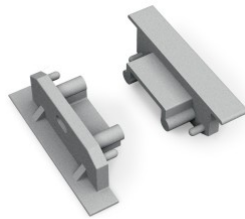

End cap TOPMET GROOVE14 A3980002 black

Product code 20853

Brand [TOPMET](#)
In package 10pcs
Casing colour black
Casing material plastic

End cap TOPMET GROOVE14 silver

Product code 19205

Brand [TOPMET](#)
In package 10pcs
Casing colour silver
Casing material plastic

End cap TOPMET GROOVE14 white

Product code 19204

Brand [TOPMET](#)
In package 10pcs
Casing colour white
Casing material plastic