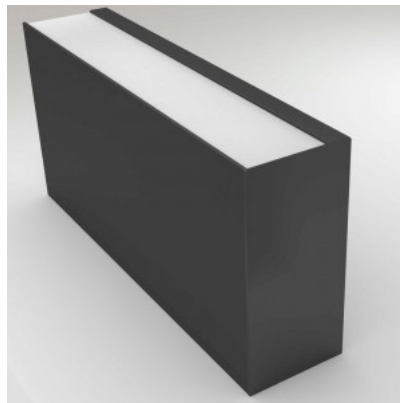

End cap LUZ NEGRA Washington black

Product code 16727

Brand [LUZ NEGRA](#)
Casing colour black
Casing material plastic
Polishing matt