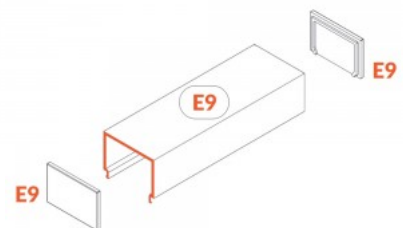

End cap TOPMET DIAGONAL14 F gray

Product code 23232

Brand [TOPMET](#)
In package 10pcs
Casing colour gray
Casing material plastic

End cap TOPMET E9

Product code 16399

Brand [TOPMET](#)
In package 10pcs
Casing material plastic