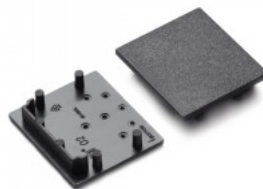

End cap TOPMET VARIO30-02 black

Product code 19209

Brand [TOPMET](#)
In package 10pcs
Casing colour black
Casing material plastic