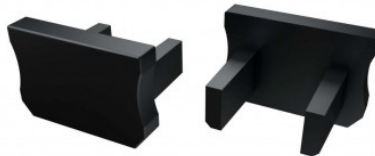

End cap LUMINES Type X with hole gray

Product code 15527

Brand [LUMINES](#)
Casing colour gray
Casing material plastic
Polishing matt

End cap LUMINES Type X without hole black

Product code 16707

Brand [LUMINES](#)
Casing colour black
Casing material plastic
Polishing matt