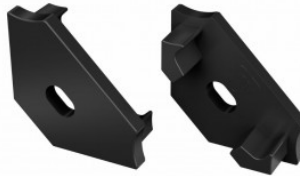

End cap LUMINES Type C with hole black

Product code 14795

Brand [LUMINES](#)
Casing colour black
Casing material plastic
Polishing matt
Warranty 2 years