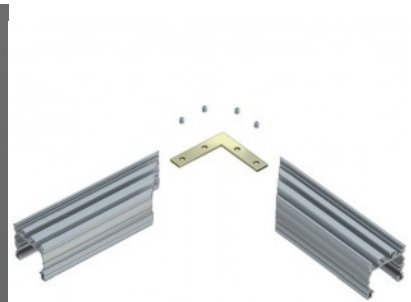

End cap Tapo

Product code 22821

Casing material aluminium

Accessory TOPMET 90° angular connector

Product code 19730

Brand [TOPMET](#)
In box 60pcs

End cap TOPMET ARC12 black

Product code 23261