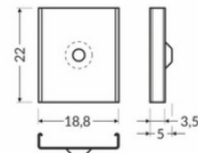

Mounting bracket TOPMET Y inox

Product code 16130

Brand [TOPMET](#)
Casing colour inox