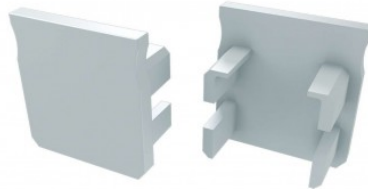

End cap LUMINES Type Y without hole white

Product code 15377

Brand [LUMINES](#)
Casing colour white