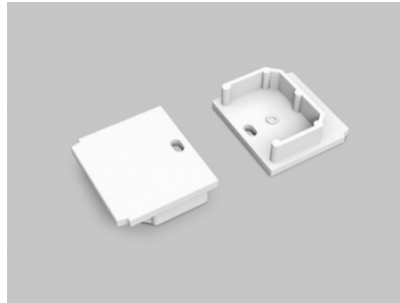

Aluminium profile TOPMET Kinnitustross white

Product code 20117

Brand [TOPMET](#)
Height 1500.0mm
Casing colour white

End cap TOPMET LINEA-IN20 TRIMLESS with hole white

Product code 19235

Brand [TOPMET](#)
In package 10pcs
Casing colour white
Casing material plastic