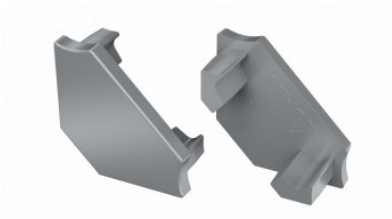

End cap LUMINES Type C without hole silver

Product code 14671

Brand [LUMINES](#)
Casing colour silver
Casing material plastic
Polishing matt