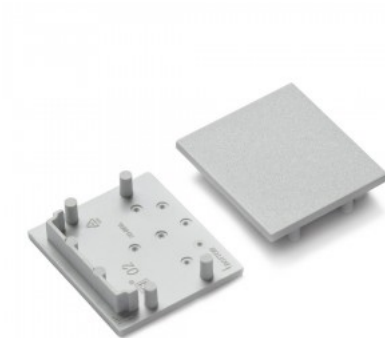

End cap TOPMET VARIO30-02 black

Product code 19209

Brand [TOPMET](#)
In package 10pcs
Casing colour black
Casing material plastic

End cap TOPMET VARIO30-02 gray

Product code 19967

Brand [TOPMET](#)
In package 10pcs
In box 100pcs
Casing colour gray
Casing material plastic