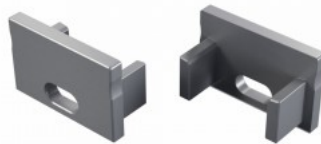

End cap LUMINES End cap for MITO, FINO, NIPO silver

Product code 20952

Brand [LUMINES](#)
Casing colour silver
Casing material aluminium