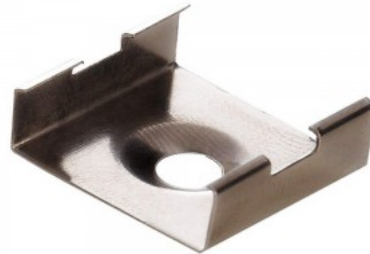

Aluminium profile LUZ NEGRA bracket Berlin XL, Roma XL

Product code 13508

Brand [LUZ NEGRA](#)
Casing material metal