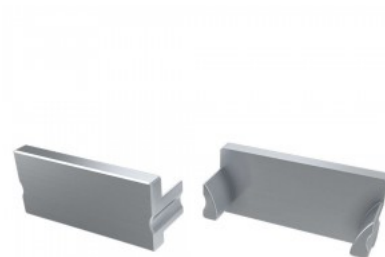

Product code 19627

Brand [LUMINES](#)
Casing colour gold

End cap LUMINES Terra without hole gray

Product code 15106

Brand [LUMINES](#)
Casing colour gray

Accessory LUMINES Tiano end cap left gray

Product code 15057