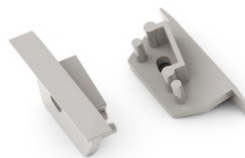

End cap TOPMET DIAGONAL14 F gray

Product code 23232

Brand [TOPMET](#)
In package 10pcs
Casing colour gray
Casing material plastic