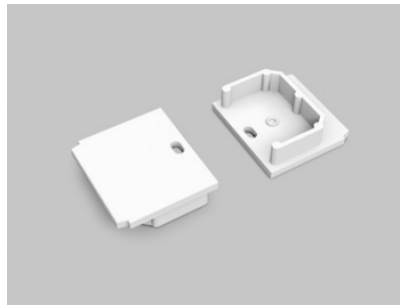

Aluminium profile TOPMET Kinnitustross white

Product code 20117

Brand [TOPMET](#)
Height 1500.0mm
Casing colour white

End cap TOPMET LINEA-IN20 TRIMLESS with hole white

Product code 19235

Brand [TOPMET](#)
In package 10pcs
Casing colour white
Casing material plastic