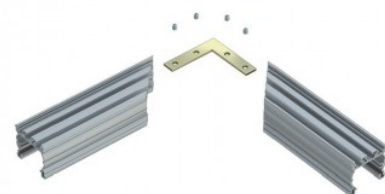

Accessory LUMINES 120° angular connector