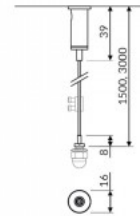

Mounting clip Kit suspension 1,5m

Product code 22027

Length 1500.0mm
Casing material metal