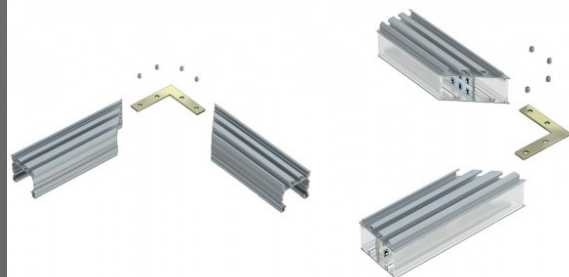

Accessory 90° angular connector

Product code 19730

In box 60pcs