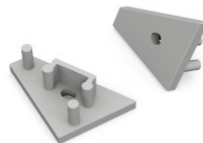

End cap TOPMET Corner10 with hole gray

Product code 19138

Brand [TOPMET](#)
Casing colour gray
Casing material plastic