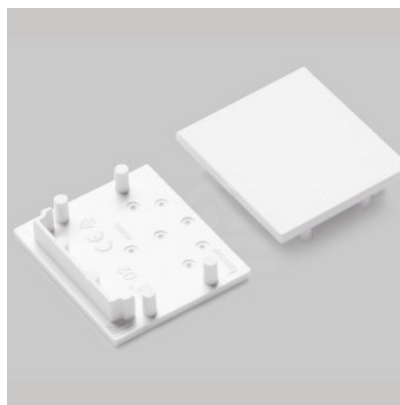

End cap TOPMET VARIO30-02 white

Product code 15993

Brand [TOPMET](#)
In package 10pcs
In box 100pcs
Casing colour white
Casing material plastic