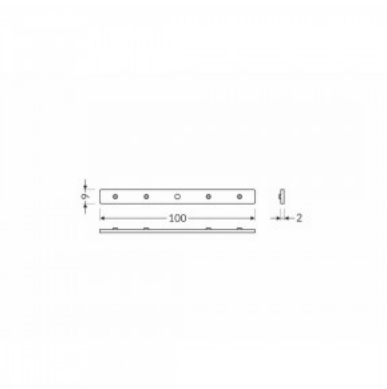

Accessory TOPMET straight connector

Product code 22102

Brand [TOPMET](#)