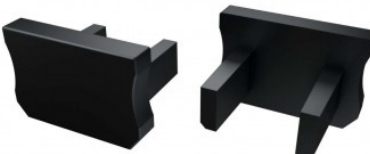

End cap LUMINES Type X with hole gray

Product code 15527

Brand [LUMINES](#)
Casing colour gray
Casing material plastic
Polishing matt

End cap LUMINES Type X without hole black

Product code 16707

Brand [LUMINES](#)
Casing colour black
Casing material plastic
Polishing matt