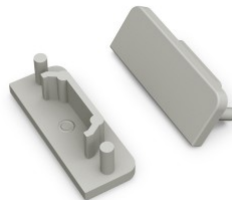

End cap TOPMET Surface14 gray

Product code 19143

Brand [TOPMET](#)
Casing colour gray
Casing material plastic

End cap TOPMET SURFACE14 white

Product code 16128

Brand [TOPMET](#)
Height 9.0mm
Width 24.0mm
Casing colour white
Casing material aluminium