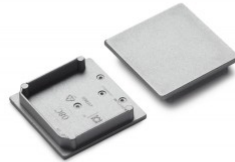

End cap TOPMET VARIO30-08C silver

Product code 19232

Brand [TOPMET](#)
In package 10pcs
Casing colour silver
Casing material plastic