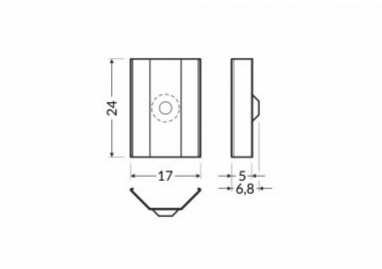

Mounting bracket TOPMET U6 cone inox

Product code 19220

Brand [TOPMET](#)
Casing colour inox