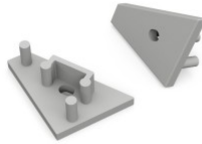

End cap TOPMET Corner10 with hole gray

Product code 19138

Brand [TOPMET](#)
Casing colour gray
Casing material plastic