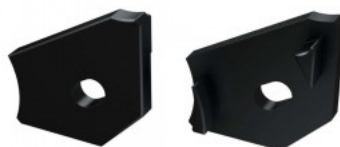

End cap LUMINES Type H with hole, right black

Product code 14800

Brand [LUMINES](#)
Casing colour black
Casing material aluminium
Polishing matt
Warranty 2 years