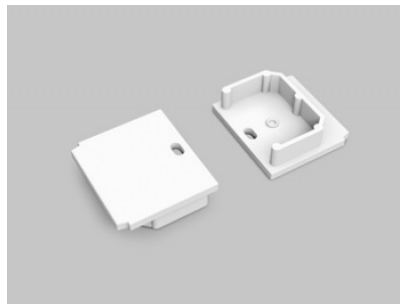

Aluminium profile TOPMET Kinnitustross white

Product code 20117

Brand [TOPMET](#)
Height 1500.0mm
Casing colour white

End cap TOPMET LINEA-IN20 TRIMLESS with hole white

Product code 19235

Brand [TOPMET](#)
In package 10pcs
Casing colour white
Casing material plastic