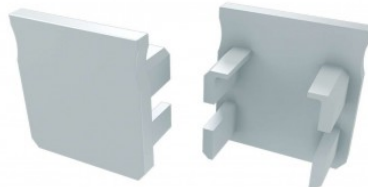

End cap LUMINES Type Y without hole white

Product code 15377

Brand [LUMINES](#)
Casing colour white