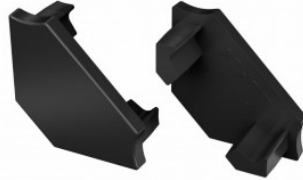

End cap LUMINES Type C without hole, black black

Product code 14794

Brand [LUMINES](#)
Casing colour black
Casing material plastic
Polishing matt
Warranty 2 years