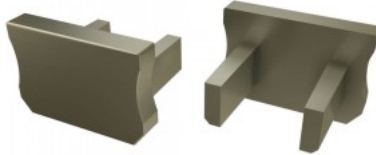

End cap LUMINES Type X without hole gray

Product code 15526

Brand [LUMINES](#)
Casing colour gray
Casing material plastic
Polishing matt

End cap LUMINES Type X without hole inox

Product code 19998

Brand [LUMINES](#)
Casing colour inox
Casing material plastic
Polishing matt