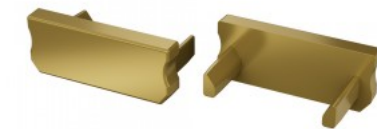

Product code 15051

Brand [LUMINES](#)
Casing material plastic

End cap LUMINES Type D gold

Product code 20715

Brand [LUMINES](#)
Casing colour gold
Casing material plastic

End cap LUMINES Type D without hole black