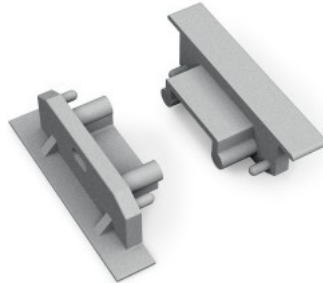

End cap TOPMET SURFACE14 white

Product code 16128

Brand [TOPMET](#)
Height 9.0mm
Width 24.0mm
Casing colour white
Casing material aluminium