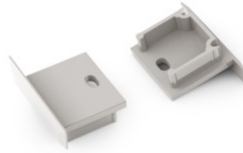

End cap TOPMET Smart-in16 gray

Product code 19153

Brand [TOPMET](#)
Casing colour gray
Casing material plastic