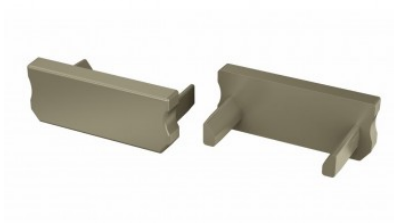

End cap LUMINES Type D without hole inox

Product code 15770

Brand [LUMINES](#)
Casing colour inox
Casing material plastic