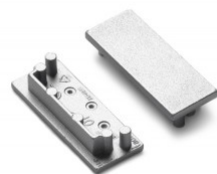

End cap TOPMET VARIO30-01 silver

Product code 19165

Brand [TOPMET](#)
Casing colour silver
Casing material plastic