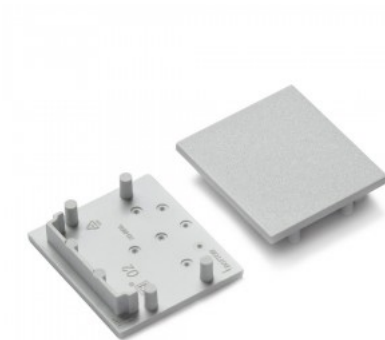

End cap TOPMET VARIO30-02 gray

Product code 19967

Brand [TOPMET](#)
In package 10pcs
In box 100pcs
Casing colour gray
Casing material plastic