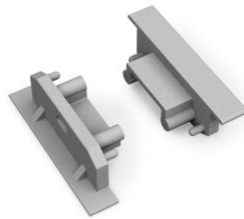

End cap TOPMET GROOVE14 A3980002 black

Product code 20853

Brand [TOPMET](#)
In package 10pcs
Casing colour black
Casing material plastic

End cap TOPMET GROOVE14 silver

Product code 19205

Brand [TOPMET](#)
In package 10pcs
Casing colour silver
Casing material plastic

End cap TOPMET GROOVE14 white

Product code 19204

Brand [TOPMET](#)
In package 10pcs
Casing colour white
Casing material plastic