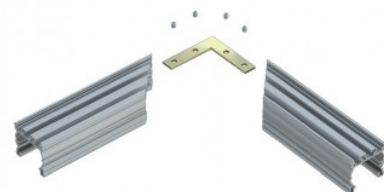

Accessory LUMINES 120° angular connector