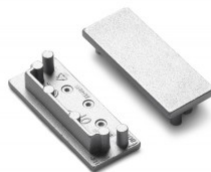

End cap TOPMET VARIO30-01 silver

Product code 19165

Brand [TOPMET](#)
Casing colour silver
Casing material plastic