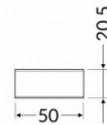

Aluminium profile TOPMET LINEA20 gray

Product code 19167

Brand [TOPMET](#)
Height 20.5mm
Width 50.0mm
Casing colour gray
Casing material plastic