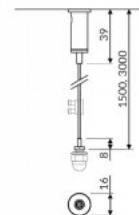

Mounting clip Kit suspension 1,5m

Product code 22027

Length 1500.0mm
Casing material metal