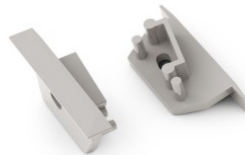

End cap TOPMET DIAGONAL14 F gray

Product code 23232

Brand [TOPMET](#)
In package 10pcs
Casing colour gray
Casing material plastic