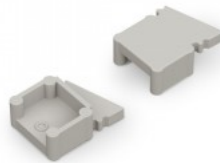

End cap TOPMET NAMI23 gray

Product code 18422

Brand [TOPMET](#)
In box 20pcs
Casing colour gray
Casing material plastic

End cap TOPMET Omni10 gray

Product code 20722

Brand [TOPMET](#)
Casing colour gray

End cap TOPMET Pen12 black