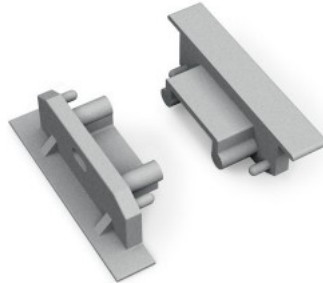

End cap TOPMET SURFACE14 white

Product code 16128

Brand [TOPMET](#)
Height 9.0mm
Width 24.0mm
Casing colour white
Casing material aluminium

End cap TOPMET SURFACE14 with hole white

Product code 16129

Brand [TOPMET](#)
Height 9.0mm
Width 24.0mm
Casing colour white
Casing material aluminium