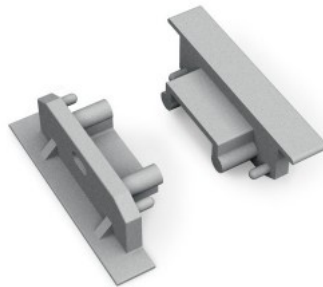

End cap TOPMET SURFACE14 white

Product code 16128

Brand [TOPMET](#)
Height 9.0mm
Width 24.0mm
Casing colour white
Casing material aluminium

End cap TOPMET SURFACE14 with hole white

Product code 16129

Brand [TOPMET](#)
Height 9.0mm
Width 24.0mm
Casing colour white
Casing material aluminium