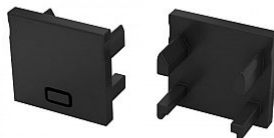

End cap LUMINES FALCO black

Product code 23283

Brand [LUMINES](#)
Casing colour black
Casing material plastic