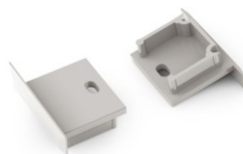

End cap TOPMET Smart-in16 gray

Product code 19153

Brand [TOPMET](#)
Casing colour gray
Casing material plastic