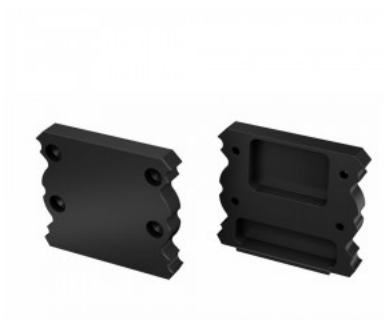

Product code 16051

Length 3000.0mm
Casing material metal

Mounting clip LPE220

Product code 15088

Accessory LUMINES 120° angular connector

Product code 15363

Brand [LUMINES](#)

Accessory LUMINES 90° angular connector

Accessory LUMINES Subli end cap white

Product code 15059

Brand [LUMINES](#)

End cup LUMINES TALIA ALU black

Product code 16218

Brand [LUMINES](#)
Casing colour black
Casing material aluminum

End cup LUMINES TALIA ALU with hole black