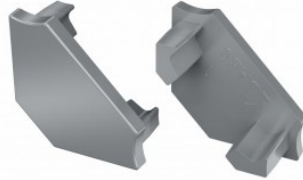

End cup LUMINES Type C with hole white

Product code 15594

Brand [LUMINES](#)
Casing colour white
Casing material plastic
Polishing matt

End cup LUMINES Type C without hole silvery

Product code 14671

Brand [LUMINES](#)
Casing colour silvery
Casing material plastic
Polishing matt