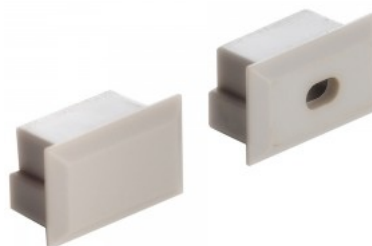

End cup LUZ NEGRA Roma XL with hole

Product code 13515

Brand [LUZ NEGRA](#)
Casing material plastic