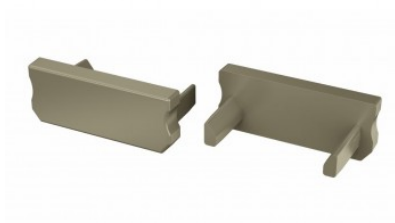

Product code 14904

Brand [LUMINES](#)
Casing colour gray
Casing material plastic

End cup LUMINES Type D without hole inox

Product code 15770

Brand [LUMINES](#)
Casing colour inox
Casing material plastic

End cup LUMINES Type D without hole white