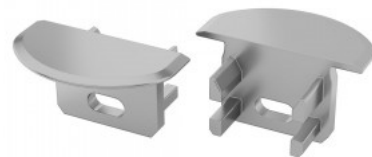

End cup LUMINES Type U silvery

Product code 17337

Brand [LUMINES](#)
In package 2pcs
Casing colour silvery

End caps for U aluminum profile.