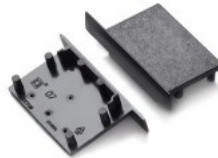

End cup TOPMET VARIO30-06 white

Product code 17031

Brand [TOPMET](#)
In package 10pcs
In box 100pcs
Casing colour white
Casing material plastic

End cup TOPMET VARIO30-07 black

Product code 16337

Brand [TOPMET](#)
In package 10pcs
In box 100pcs
Casing colour black
Casing material plastic