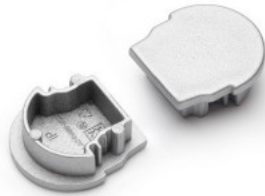

Mounting clip TOPMET U9 spring silvery

Product code 16630

Brand [TOPMET](#)
Casing colour silvery

End cup TOPMET UNI12 D silvery

Product code 16257

Brand [TOPMET](#)
In package 10pcs
In box 100pcs
Casing colour silvery
Casing material plastic