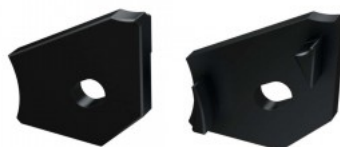

End cup LUMINES Type H with hole, right black

Product code 14800

Brand [LUMINES](#)
Casing colour black
Casing material aluminum
Polishing matt
Warranty 2 years