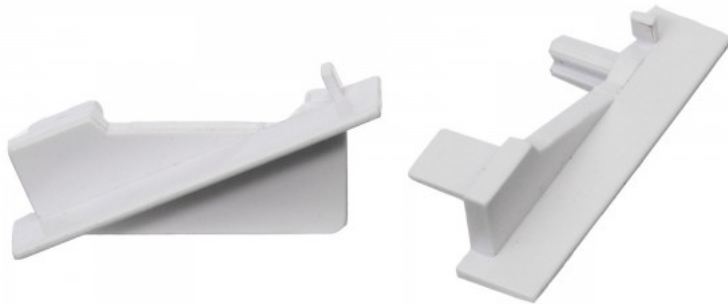

End cup LUZ NEGRA Amsterdam without hole

Product code 14688

Brand [LUZ NEGRA](#)
Casing material plastic
Polishing matt