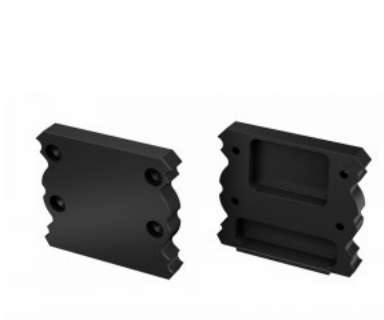

Product code 17725

Length 1250.0mm
Casing material metal

The suspension is a complete product that facilitates the installation of profiles as hanging, decorative and lighting lamps. The set includes: - Cable lock type Y 10x32 Nickel-plated, - Cable with a ball: 1250 x 1,2 mm, - Double-sided rope with a ball: 500mm, - Nipple M10x1 Nickel-plated, - Ceiling holder 16x15 M10x1 nickel-plated

Accessory LUMINES Subli end cap white

Product code 15059

Brand [LUMINES](#)

End cup LUMINES TALIA ALU black

Product code 16218

Brand [LUMINES](#)
Casing colour black
Casing material aluminum

End cup LUMINES TALIA ALU with hole black