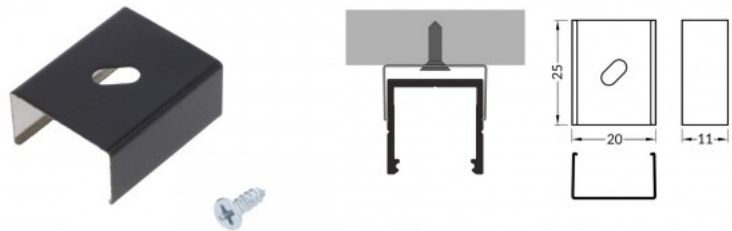

Mounting clip TOPMET U4 black

Product code 15507

Brand [TOPMET](#)
Casing colour black

Mounting clip TOPMET U4 inox

Product code 16538

Brand [TOPMET](#)
In box 20pcs
Casing colour inox

Mounting clip TOPMET U5 inox

Product code 16253

Brand [TOPMET](#)
Casing colour inox