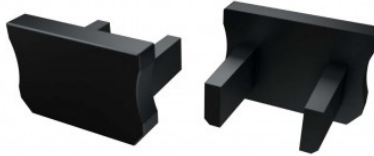

End cup LUMINES Type X without hole black

Product code 16707

Brand [LUMINES](#)
Casing colour black
Casing material plastic
Polishing matt