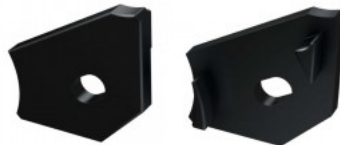

End cup LUMINES Type H with hole, left black

Product code 14801

Brand [LUMINES](#)
Casing colour black
Casing material plastic
Polishing matt
Warranty 2 years