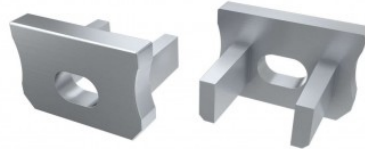

End cup LUMINES Type X with hole gray

Product code 15527

Brand [LUMINES](#)
Casing colour gray
Casing material plastic
Polishing matt