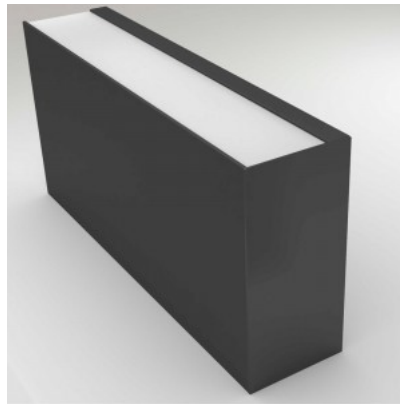

Aluminium profile LUZ NEGRA Washington

Product code 16728

Brand [LUZ NEGRA](#)
Casing material metal

End cup LUZ NEGRA Washington black

Product code 16727

Brand [LUZ NEGRA](#)
Casing colour black
Casing material plastic
Polishing matt