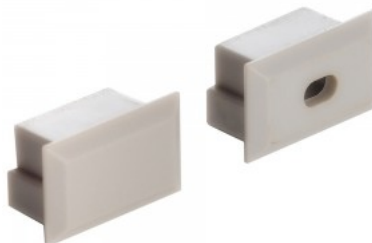

End cup LUZ NEGRA Roma XL with hole

Product code 13515

Brand [LUZ NEGRA](#)
Casing material plastic

End cup LUZ NEGRA Roma XL without hole

Product code 13516

Brand [LUZ NEGRA](#)
Casing material plastic

End cup LUZ NEGRA Sofia with hole