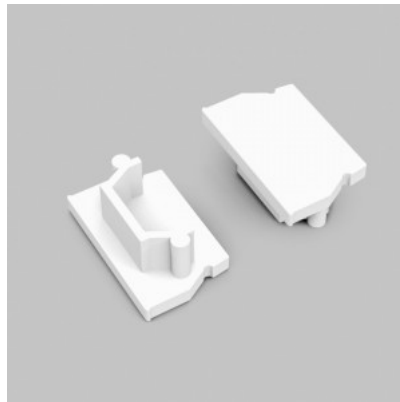

End cup TOPMET UNI12 gen2 white

Product code 18105

Brand [TOPMET](#)
In package 10pcs
In box 100pcs
Casing colour white
Casing material plastic