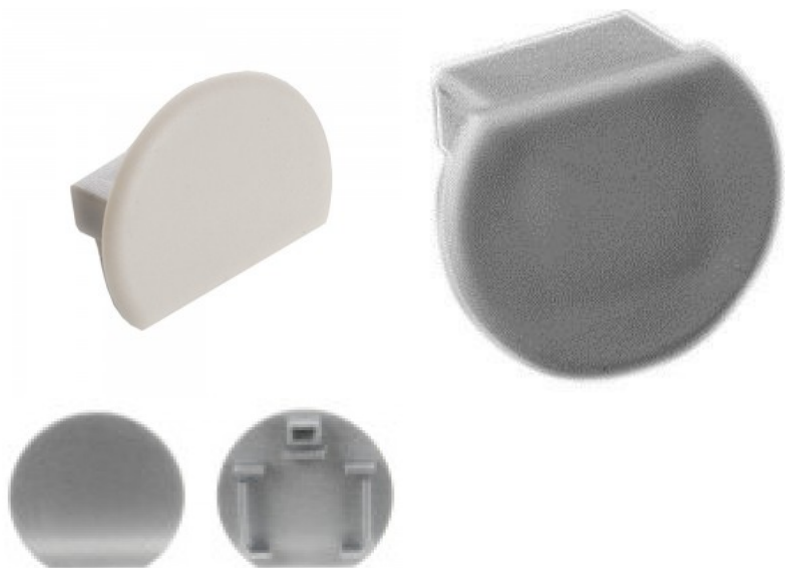

End cup LUZ NEGRA Paris without hole

Product code 13364

Brand [LUZ NEGRA](#)
Casing material plastic
Polishing matt

End cup LUZ NEGRA Roma lens gray

Product code 15806

Brand [LUZ NEGRA](#)
Casing colour gray
Casing material plastic
Polishing matt