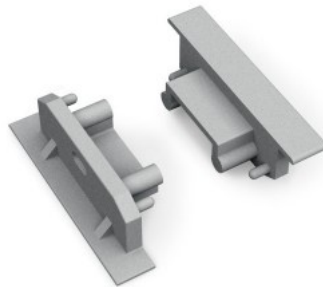

End cup TOPMET STEP10 silvery

Product code 16041

Brand [TOPMET](#)
In package 10pcs
In box 100pcs
Casing colour silvery
Casing material plastic

End cup TOPMET SURFACE14 white

Product code 16128

Brand [TOPMET](#)
Height 9.0mm
Width 24.0mm
Casing colour white
Casing material aluminum