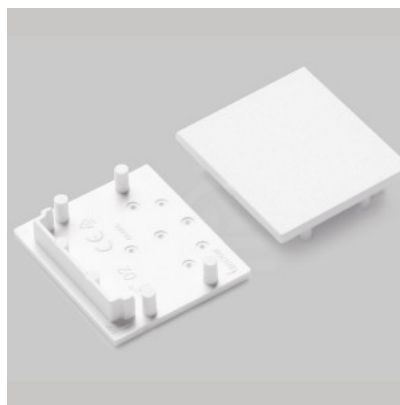

End cup TOPMET UP-TILE10 gray

Product code 16874

Brand [TOPMET](#)
In box 20pcs
Casing colour gray
Casing material plastic

End cup TOPMET VARIO30-02 white

Product code 15993

Brand [TOPMET](#)
In package 10pcs
In box 100pcs
Casing colour white
Casing material plastic