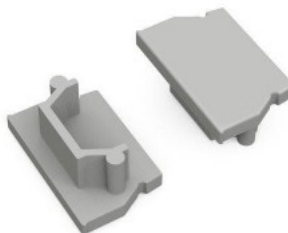

End cup TOPMET UNI12 silvery

Product code 16244

Brand [TOPMET](#)
In package 10pcs
In box 100pcs
Casing colour silvery
Casing material plastic

End cup TOPMET UNI12 with hole silvery

Product code 16245

Brand [TOPMET](#)
In package 10pcs
In box 100pcs
Casing colour silvery
Casing material plastic