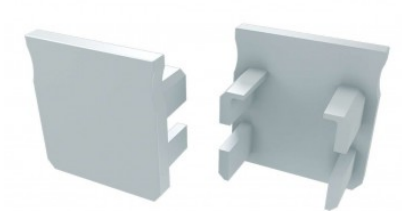

End cup LUMINES Type Y without hole gray

Product code 14695

Brand [LUMINES](#)
Casing colour gray

End cup LUMINES Type Y without hole white

Product code 15377

Brand [LUMINES](#)
Casing colour white

End cup LUMINES Type Z black