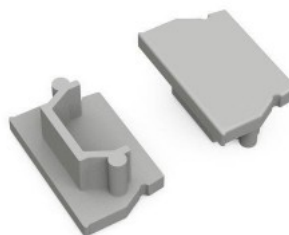

End cup TOPMET UNI12 gen2 white

Product code 18105

Brand [TOPMET](#)
In package 10pcs
In box 100pcs
Casing colour white
Casing material plastic

End cup TOPMET UNI12 gen2 with hole white

Product code 18106

Brand [TOPMET](#)
In package 10pcs
In box 100pcs
Casing colour white
Casing material plastic

End cup TOPMET UNI12 silvery

Product code 16244

Brand [TOPMET](#)
In package 10pcs
In box 100pcs
Casing colour silvery
Casing material plastic