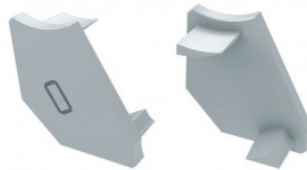

End cup LUMINES Type H ABS, left white

Product code 15701

Brand [LUMINES](#)
Casing colour white
Casing material plastic
Polishing matt
Warranty 2 years