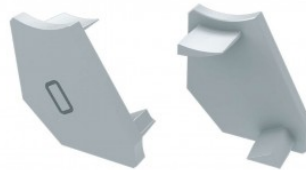

End cup LUMINES Type H ABS, left white

Product code 15701

Brand [LUMINES](#)
Casing colour white
Casing material plastic
Polishing matt
Warranty 2 years