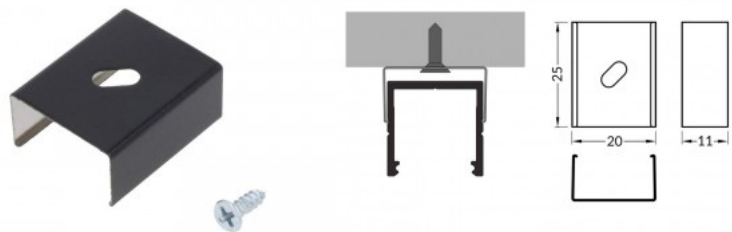

Mounting clip TOPMET U4 black

Product code 15507

Brand [TOPMET](#)
Casing colour black