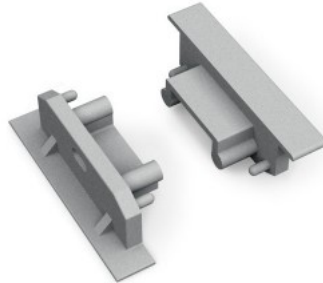

End cup TOPMET SURFACE14 white

Product code 16128

Brand [TOPMET](#)
Height 9.0mm
Width 24.0mm
Casing colour white
Casing material aluminum

End cup TOPMET SURFACE14 with hole white

Product code 16129

Brand [TOPMET](#)
Height 9.0mm
Width 24.0mm
Casing colour white
Casing material aluminum