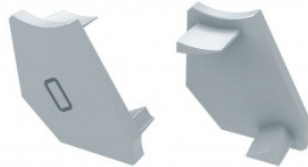

End cup LUMINES Type H ABS, right white

Product code 15702

Brand [LUMINES](#)
Casing colour white
Casing material plastic
Polishing matt
Warranty 2 years