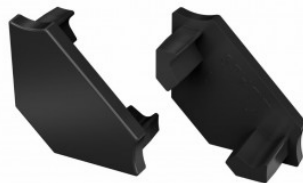

End cup LUMINES Type C without hole, black black

Product code 14794

Brand [LUMINES](#)
Casing colour black
Casing material plastic
Polishing matt
Warranty 2 years