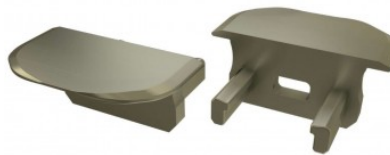

End cup LUMINES Type B with hole, round finish inox

Product code 15241

Brand [LUMINES](#)
Casing colour inox
Casing material plastic
Polishing matt