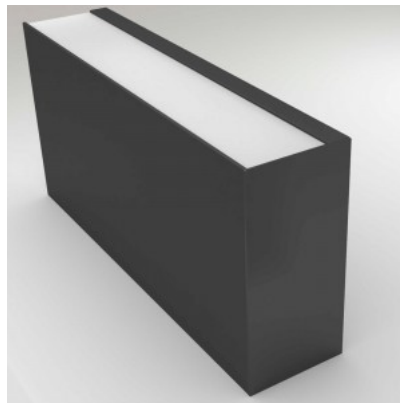

End cup LUZ NEGRA Washington black

Product code 16727

Brand [LUZ NEGRA](#)
Casing colour black
Casing material plastic
Polishing matt