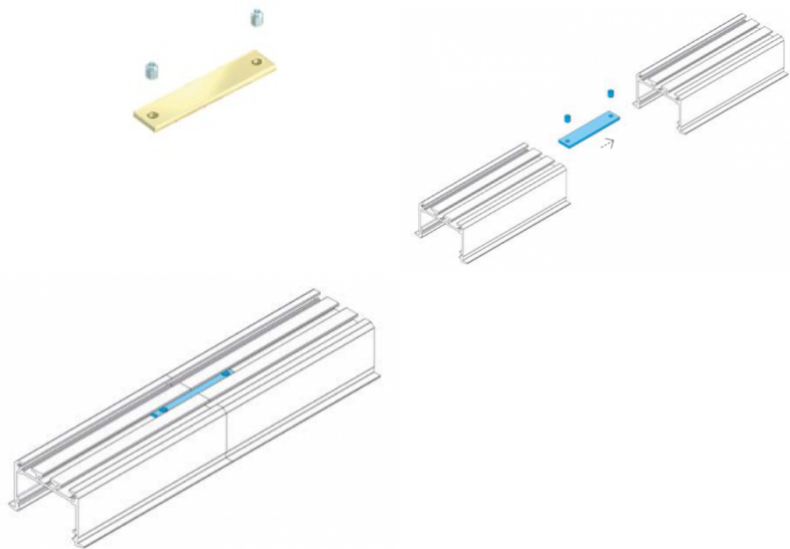

End cup LUMINES SORGA with hole silvery

Product code 15489

Brand [LUMINES](#)
Casing colour silvery
Casing material aluminum

Accessory LUMINES straight connector

Product code 15054

Brand [LUMINES](#)

COSMO, SILED A, inSILED A, DILED A,
inDILED A, UNICO, DOPIO, iLEDO,
INSO, TALIA, TALIA M3, inTALIA,
LARGO, LARGO M3, LARGO M4,
inLARGO, ZATI, SUBLI, SORGA, TIANO,
FLARO, LOGI, CONVA, TOPO, PERO,
VEDA