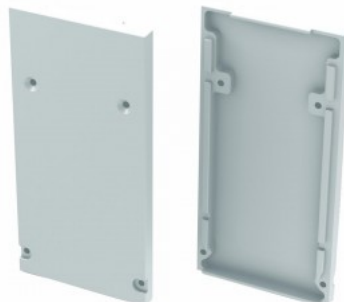

End cup LUMINES DULIO ALU white

Product code 17334

Brand [LUMINES](#)
In package 2pcs
Casing colour white
Casing material aluminum

End caps for DULIO aluminum profile.