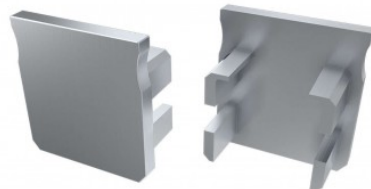

End cup LUMINES Type Y without hole gray

Product code 14695

Brand [LUMINES](#)
Casing colour gray