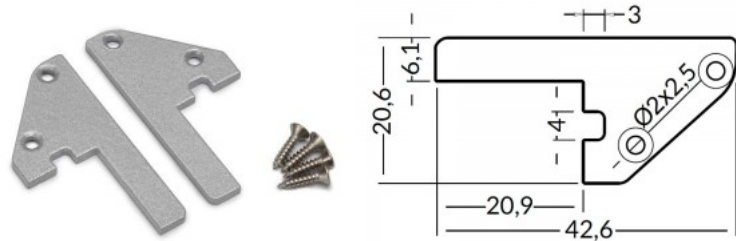

End cup TOPMET STEP10 silvery

Product code 16041

Brand [TOPMET](#)
In package 10pcs
In box 100pcs
Casing colour silvery
Casing material plastic