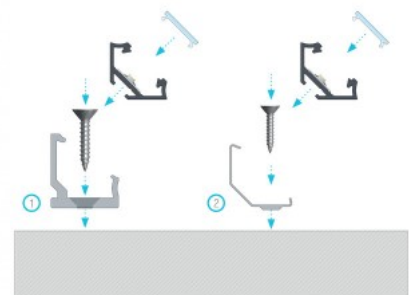

Mounting Bracket LUMINES Type C H bracket, metal

Product code 14720

Brand [LUMINES](#)
Casing material metal
Polishing matt