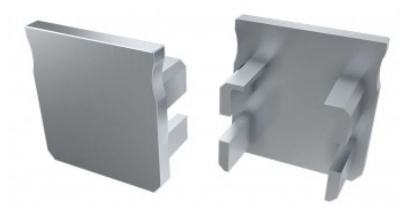

End cup LUMINES Type Y without hole gray

Product code 14695

Brand [LUMINES](#)
Casing colour gray