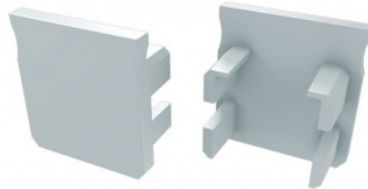

Product code 14695

Brand [LUMINES](#)
Casing colour gray

End cup LUMINES Type Y without hole white

Product code 15377

Brand [LUMINES](#)
Casing colour white

End cup LUMINES Type Z black

Product code 15123

Brand [LUMINES](#)
Casing colour black
Casing material plastic