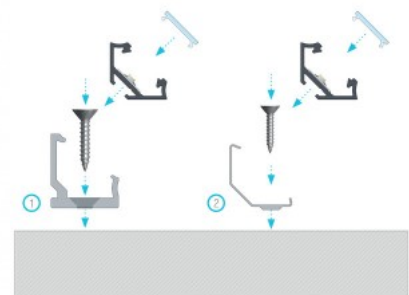

Aluminium profile LUMINES Type C H bracket, metal

Product code 14720

Brand [LUMINES](#)
Casing material metal
Polishing matt