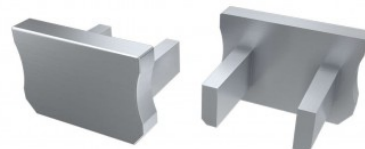

End cup LUMINES Type X without hole gray

Product code 15526

Brand [LUMINES](#)
Casing colour gray
Casing material plastic
Polishing matt