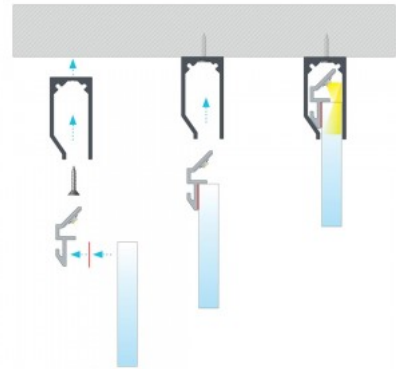

Accessory LUMINES I6 2m Fari silvery

Product code 17302

Brand [LUMINES](#)
Length 2000.0mm
Casing colour silvery

Fari profile Lumines I6 aluminium profile [for I6 aluminium profile](#). The glass/plexiglass is attached to the Fari profile with an adhesive strip, and then it can be attached to the [I6 aluminium profile](#).

End cup LUMINES I6 ALU, vasak silvery

Product code 17300

Brand [LUMINES](#)
Casing colour silvery
Casing material aluminium

Lumines end cap for [I6 aluminium profile](#)

End cup LUMINES I6 otsakork, parem silvery

Product code 17301

Brand [LUMINES](#)
Casing colour silvery
Casing material aluminium

Lumines end cap for [I6 aluminium profile](#)