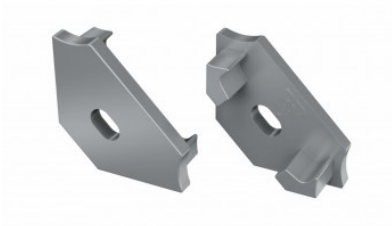

Product code 14795

Brand [LUMINES](#)
Casing colour black
Casing material plastic
Polishing matt
Warranty 2 years

End cup LUMINES Type C with hole silvery

Product code 14670

Brand [LUMINES](#)
Casing colour silvery
Casing material plastic
Polishing matt