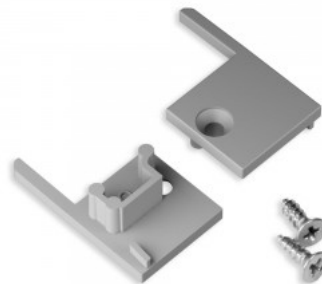

End cup TOPMET UP-TILE10 gray

Product code 16874

Brand [TOPMET](#)
In box 20pcs
Casing colour gray
Casing material plastic