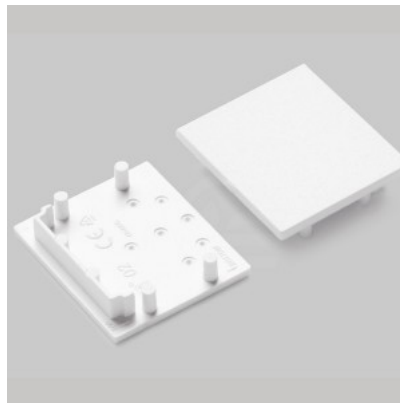

End cup TOPMET UP-TILE10 gray

Product code 16874

Brand [TOPMET](#)
In box 20pcs
Casing colour gray
Casing material plastic

End cup TOPMET VARIO30-02 white

Product code 15993

Brand [TOPMET](#)
In package 10pcs
In box 100pcs
Casing colour white
Casing material plastic