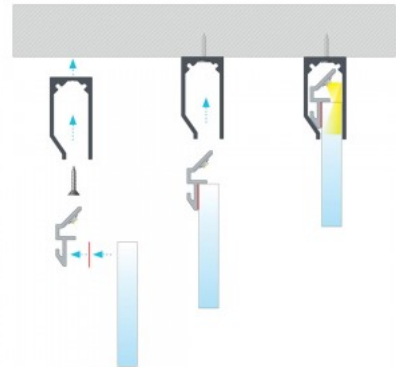

Brand [LUMINES](#)
 Length 2000.0mm
 Casing colour silvery

Fari profile Lumines I6 aluminium profile [for I6 aluminium profile](#). The glass/plexiglass is attached to the Fari profile with an adhesive strip, and then it can be attached to the [I6 aluminium profile](#).