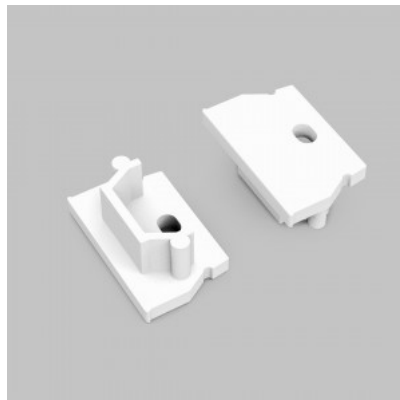

Product code 18105

Brand [TOPMET](#)
In package 10pcs
In box 100pcs
Casing colour white
Casing material plastic

End cup TOPMET UNI12 gen2 with hole white

Product code 18106

Brand [TOPMET](#)
In package 10pcs
In box 100pcs
Casing colour white
Casing material plastic