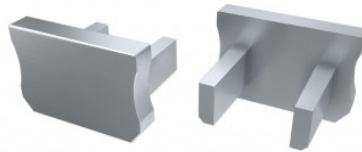

End cup LUMINES Type X without hole black

Product code 16707

Brand [LUMINES](#)
Casing colour black
Casing material plastic
Polishing matt

End cup LUMINES Type X without hole gray

Product code 15526

Brand [LUMINES](#)
Casing colour gray
Casing material plastic
Polishing matt