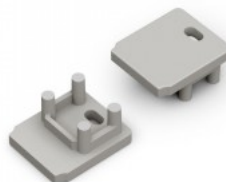

End cup TOPMET HIDE10 with hole gray

Product code 17922

Brand [TOPMET](#)
In box 20pcs
Casing colour gray
Casing material plastic