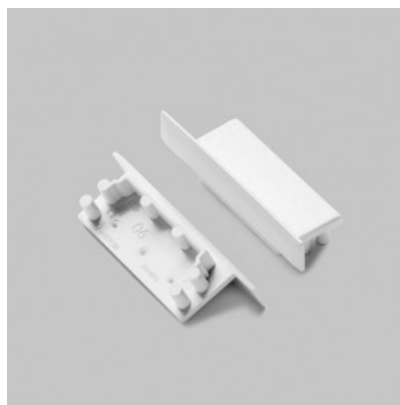

End cup TOPMET VARIO30-06 white

Product code 17031

Brand [TOPMET](#)
In package 10pcs
In box 100pcs
Casing colour white
Casing material plastic