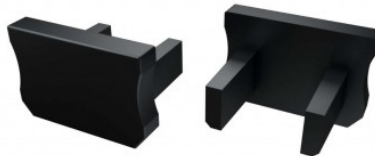

End cup LUMINES Type X with hole gray

Product code 15527

Brand [LUMINES](#)
Casing colour gray
Casing material plastic
Polishing matt

End cup LUMINES Type X without hole black

Product code 16707

Brand [LUMINES](#)
Casing colour black
Casing material plastic
Polishing matt