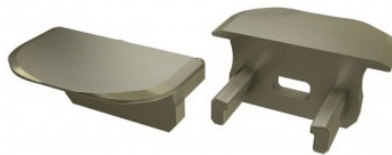

End cup LUMINES Type B with hole, round finish inox

Product code 15241

Brand [LUMINES](#)
Casing colour inox
Casing material plastic
Polishing matt