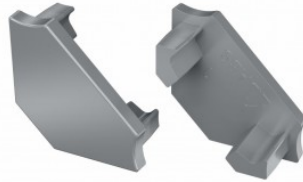

End cup LUMINES Type C with hole white

Product code 15594

Brand [LUMINES](#)
Casing colour white
Casing material plastic
Polishing matt

End cup LUMINES Type C without hole silvery

Product code 14671

Brand [LUMINES](#)
Casing colour silvery
Casing material plastic
Polishing matt