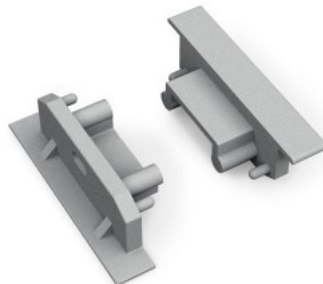

End cup TOPMET SURFACE14 white

Product code 16128

Brand [TOPMET](#)
Height 9.0mm
Width 24.0mm
Casing colour white
Casing material aluminum