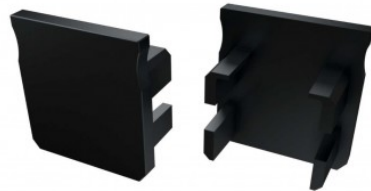

End cup LUMINES Type Y with hole black

Product code 16719

Brand [LUMINES](#)
Casing colour black

End cup LUMINES Type Y without hole black

Product code 15378

Brand [LUMINES](#)
Casing colour black

End cup LUMINES Type Y without hole gray