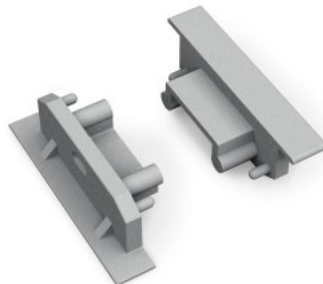

End cup TOPMET SURFACE14 with hole white

Product code 16129

Brand [TOPMET](#)
Height 9.0mm
Width 24.0mm
Casing colour white
Casing material aluminum