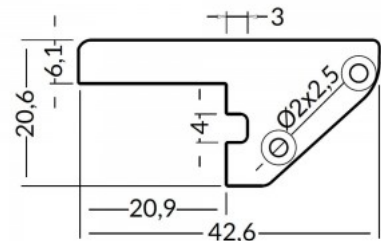

End cup TOPMET SURFACE14 white

Product code 16128

Brand [TOPMET](#)
Height 9.0mm
Width 24.0mm
Casing colour white
Casing material aluminum

End cup TOPMET SURFACE14 with hole white

Product code 16129

Brand [TOPMET](#)
Height 9.0mm
Width 24.0mm
Casing colour white
Casing material aluminum