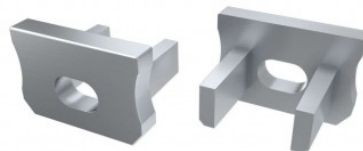

Product code 15528

Brand [LUMINES](#)
Casing material metal
Polishing matt

End cup LUMINES Type X with hole gray

Product code 15527

Brand [LUMINES](#)
Casing colour gray
Casing material plastic
Polishing matt