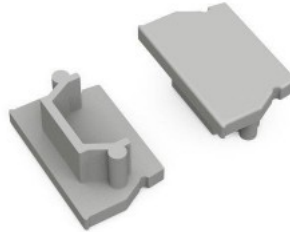

End cup TOPMET UNI12 silvery

Product code 16244

Brand [TOPMET](#)
In package 10pcs
In box 100pcs
Casing colour silvery
Casing material plastic

End cup TOPMET UNI12 with hole silvery

Product code 16245

Brand [TOPMET](#)
In package 10pcs
In box 100pcs
Casing colour silvery
Casing material plastic