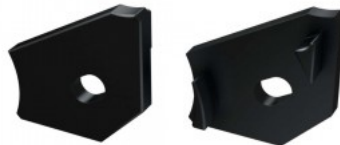

End cup LUMINES Type H with hole, right black

Product code 14800

Brand [LUMINES](#)
Casing colour black
Casing material aluminum
Polishing matt
Warranty 2 years