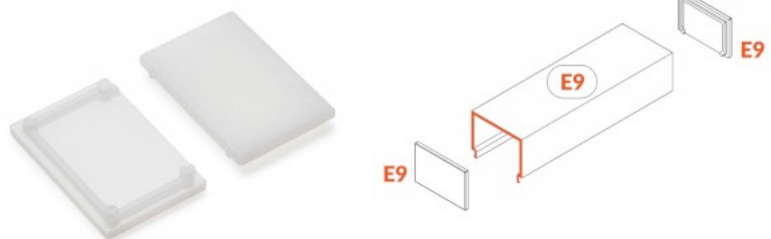

End cup TOPMET CORNER27 white

Product code 15838

Brand [TOPMET](#)
Casing colour white
Casing material plastic

End cup TOPMET E9

Product code 16399

Brand [TOPMET](#)
In package 10pcs
Casing material plastic