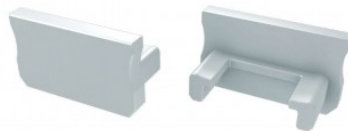

End cup LUMINES Type A without hole, white

Product code 14677

Brand [LUMINES](#)
Casing colour white
Casing material plastic
Polishing matt