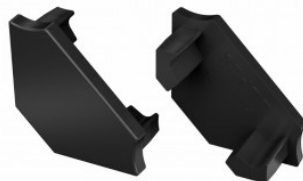

End cup LUMINES Type C without hole, black black

Product code 14794

Brand [LUMINES](#)
Casing colour black
Casing material plastic
Polishing matt
Warranty 2 years