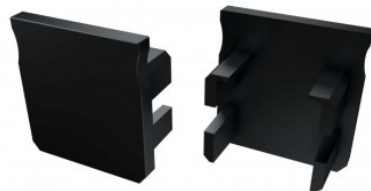

Brand [LUMINES](#)

End cup LUMINES Type Y with hole black

Product code 16719

Brand [LUMINES](#)
Casing colour black

End cup LUMINES Type Y without hole black

Product code 15378

Brand [LUMINES](#)
Casing colour black