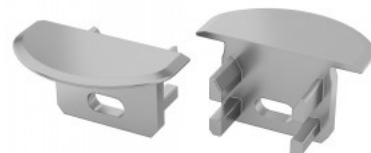

Product code 17336

Brand [LUMINES](#)
In package 2pcs
Casing colour black

End caps for U aluminum profile.

End cup LUMINES Type U silvery

Product code 17337

Brand [LUMINES](#)
In package 2pcs
Casing colour silvery