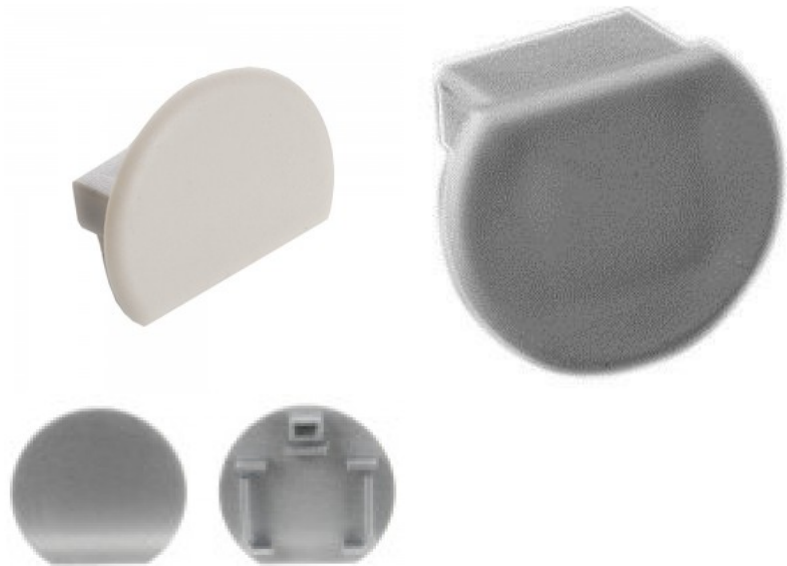

Product code 13365

Brand [LUZ NEGRA](#)
Casing material plastic
Polishing matt

End cup LUZ NEGRA Paris without hole

Product code 13364

Brand [LUZ NEGRA](#)
Casing material plastic
Polishing matt

End cup LUZ NEGRA Roma lens gray