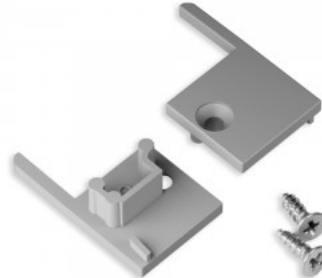

End cup TOPMET UP-TILE10 gray

Product code 16874

Brand [TOPMET](#)
In box 20pcs
Casing colour gray
Casing material plastic