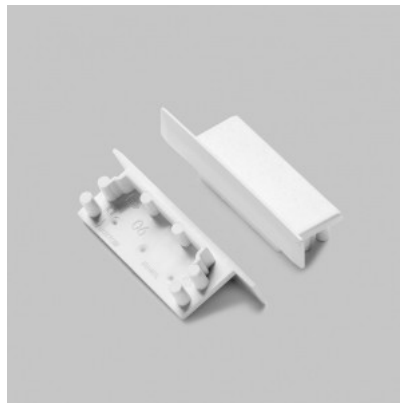

End cup TOPMET VARIO30-07 black

Product code 16337

Brand [TOPMET](#)
In package 10pcs
In box 100pcs
Casing colour black
Casing material plastic