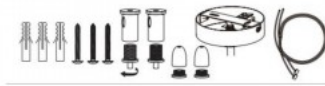

Product code 16050

Length 2000.0mm
Casing material metal

Mounting clip Kit suspension 2x2m

Product code 17754

Length 2000.0mm
Casing material metal

Mounting cable kit for the linear light fixture.

Mounting clip Kit suspension 3m