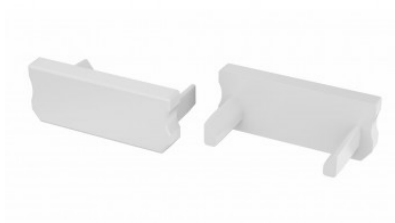

End cup LUMINES Type D without hole white

Product code 14903

Brand [LUMINES](#)
Casing colour white
Casing material plastic