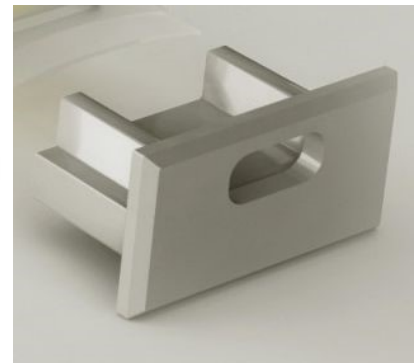

End cup LUZ NEGRA LN Milano without hole

Product code 13893

Brand [LUZ NEGRA](#)
Casing material plastic
Polishing matt

End cup LUZ NEGRA Milano with hole

Product code 13356

Brand [LUZ NEGRA](#)
Casing material plastic
Polishing matt