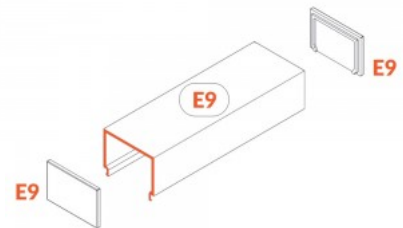

End cup TOPMET E9

Product code 16399

Brand [TOPMET](#)
In package 10pcs
Casing material plastic