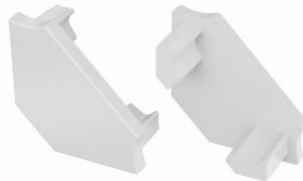

End cup LUMINES Type C without hole white

Product code 15595

Brand [LUMINES](#)
Casing colour white
Casing material plastic
Polishing matt