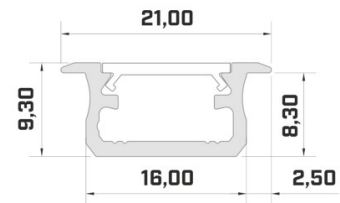

Brand [LUMINES](#)
 Height 13.0mm
 Width 27.2mm
 Length 2020.0mm
 Casing colour black
 Casing material aluminum

Recessed black aluminum profile.
 From the LED House selection, you
 can also find suitable end caps and
 covers.

Product code 14513

Brand [LUMINES](#)
Height 9.3mm
Width 16.0mm
Length 2020.0mm
Casing colour silvery
Casing material aluminium

Price without diffuser!

Aluminium profile LUMINES Type B 2m white

Product code 15637

Brand [LUMINES](#)
Height 9.3mm
Width 16.0mm
Length 2020.0mm
Casing colour white
Casing material aluminium

Price without diffuser!

Aluminium profile LUMINES Type B 3m black

Product code 16241

Brand [LUMINES](#)
 Height 9.3mm
 Width 16.0mm
 Length 3000.0mm
 Casing colour black
 Casing material aluminium

Price without diffuser!

Aluminium profile LUMINES Type B 3m silvery

Product code 16346

Brand [LUMINES](#)
 Height 9.3mm
 Width 16.0mm
 Length 3000.0mm
 Casing colour silvery
 Casing material aluminium

Price without diffuser!