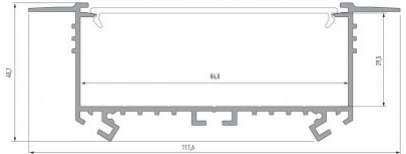

Aluminium profile LUMINES SORGA 3m silvery

Product code 15488

Brand [LUMINES](#)
Height 43.7mm
Width 117.6mm
Length 3020.0mm
Casing colour silvery
Casing material aluminium

Price without cover!