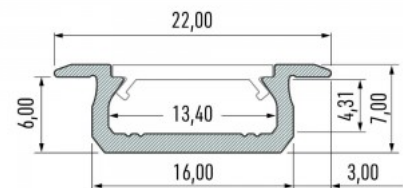

Price without cover!

Aluminium profile LUMINES Type Z 2m inox

Product code 15513

Brand [LUMINES](#)
Height 7.0mm
Width 16.0mm
Length 2020.0mm
Casing colour inox
Casing material aluminum
Polishing matt

Price without cover!

Aluminium profile LUMINES Type Z 2m silvery

Product code 14672

Brand [LUMINES](#)
Height 7.0mm
Width 16.0mm
Length 2020.0mm
Casing colour silvery
Casing material aluminum
Polishing matt

Price without cover!