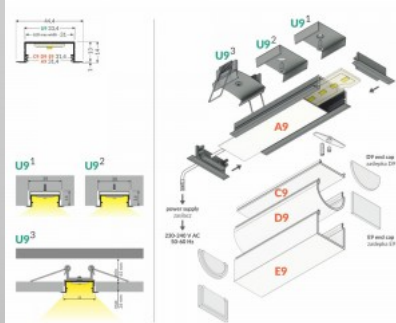

Aluminium profile TOPMET VARIO30-06 2m white

Product code 17030

Brand [TOPMET](#)
Height 14.0mm
Width 33.4mm
Length 2000.0mm
In box 20pcs
Casing colour white
Casing material aluminum