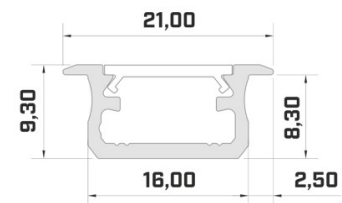

Brand [LUMINES](#)
 Height 13.0mm
 Width 27.2mm
 Length 2020.0mm
 Casing colour black
 Casing material aluminum

Recessed black aluminum profile.
 From the LED House selection, you
 can also find suitable end caps and
 covers.

Brand [LUMINES](#)
Length 2020.0mm
Casing colour white

Aluminium profile LUMINES Type B 2m black

Product code 15174

Brand [LUMINES](#)
Height 9.3mm
Width 16.0mm
Length 2020.0mm
Casing colour black
Casing material aluminum

Price without diffuser!

Aluminium profile LUMINES Type B 2m inox

Product code 15053

Brand [LUMINES](#)
Height 9.3mm
Width 16.0mm
Casing colour inox
Casing material aluminium

Price without diffuser!

Aluminium profile LUMINES Type B 2m silvery

Product code 14513

Brand [LUMINES](#)
Height 9.3mm
Width 16.0mm
Length 2020.0mm
Casing colour silvery
Casing material aluminium

Price without diffuser!

Aluminium profile LUMINES Type B 2m white

Product code 15637