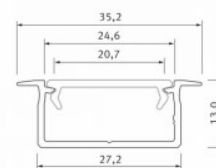

Brand [LUMINES](#)
 Height 13.0mm
 Width 27.2mm
 Length 2020.0mm
 Casing colour black
 Casing material aluminum

Recessed black aluminum profile.
 From the LED House selection, you
 can also find suitable end caps and
 covers.

Aluminium profile LUMINES GEMI 2m silvery

Product code 17330

Brand [LUMINES](#)
Height 13.0mm
Width 27.2mm
Length 2020.0mm
Casing colour silvery
Casing material aluminum

Recessed silver aluminum profile.
From the LED House selection, you
can also find suitable end caps and
covers.

Aluminium profile LUMINES GEMI 2m white

Product code 17328

Brand [LUMINES](#)
Height 13.0mm
Width 27.2mm
Length 2020.0mm
Casing colour white
Casing material aluminum

Recessed white aluminum profile.
From the LED House selection, you
can also find suitable end caps and
covers.

Aluminium profile LUMINES inSILEDA 2m silvery

Product code 16120

Brand [LUMINES](#)
 Height 18.1mm
 Width 38.4mm
 Length 2020.0mm
 Casing colour silvery
 Casing material aluminum
 Polishing matt

Price without cover!