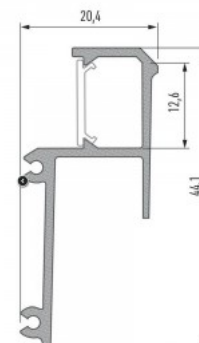

Brand [LUMINES](#)
 Height 30.0mm
 Width 43.0mm
 Length 3000.0mm
 Casing colour black
 Casing material aluminum

Price without cover!

Aluminium profile LUMINES INSO 3m silvery

Product code 14653

Brand [LUMINES](#)
Height 30.0mm
Width 43.0mm
Length 3000.0mm
Casing colour silvery
Casing material aluminium

Price without cover!

Aluminium profile LUMINES IPA12 2m silvery

Product code 16894

Brand [LUMINES](#)
Height 20.4mm
Width 44.1mm
Length 2020.0mm
Casing colour silvery
Casing material aluminium

Price without diffuser!

Aluminium profile LUMINES IPA16 2m silvery

Product code 17271

Brand [LUMINES](#)
Height 20.4mm
Width 44.1mm
Length 2020.0mm
In package 1pc
Casing colour silvery
Casing material aluminium

Price without diffuser!