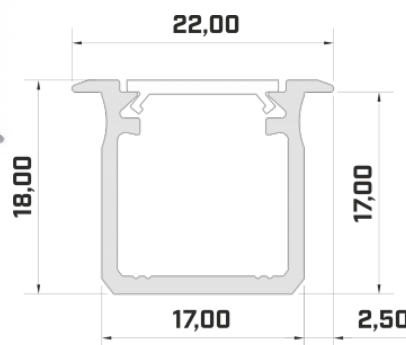

Product code 14785

Brand [LUMINES](#)
 Height 18.0mm
 Width 22.0mm
 Length 2020.0mm
 Casing colour black
 Casing material aluminum

Price without cover!

Aluminium profile LUMINES Type G 2m silvery

Product code 14535

Brand [LUMINES](#)
 Height 18.0mm
 Width 22.0mm
 Length 2020.0mm
 Casing colour silvery
 Casing material aluminum

Price without cover!

Aluminium profile LUMINES Type G 2m white

Product code 14786

Brand [LUMINES](#)
Height 18.0mm
Width 22.0mm
Casing colour white
Casing material aluminum

Price without cover!

Aluminium profile LUMINES Type G 3m black

Product code 14811

Brand [LUMINES](#)
Height 18.0mm
Width 22.0mm
Length 2020.0mm
Casing colour black
Casing material aluminum

Price without cover!

Aluminium profile LUMINES Type G 3m silvery

Product code 16363

Brand [LUMINES](#)
 Height 18.0mm
 Width 22.0mm
 Length 3000.0mm
 Casing colour silvery
 Casing material aluminum

Price without cover!

Aluminium profile LUMINES Type J 2m silvery