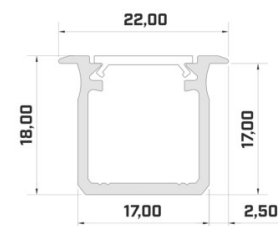

Brand [LUMINES](#)
Height 9.3mm
Width 16.0mm
Length 2020.0mm
Casing colour white
Casing material aluminum

Price without diffuser!

Aluminium profile LUMINES Type B 3m black

Product code 16241

Brand [LUMINES](#)
Height 9.3mm
Width 16.0mm
Length 3000.0mm
Casing colour black
Casing material aluminum

Aluminium profile LUMINES Type B 3m white

Product code 17583

Brand [LUMINES](#)
Height 9.3mm
Width 16.0mm
Length 3000.0mm
Casing colour white
Casing material aluminum

Price without diffuser!

Aluminium profile LUMINES Type G 2m black

Product code 14785

Brand [LUMINES](#)
 Height 18.0mm
 Width 22.0mm
 Length 2020.0mm
 Casing colour black
 Casing material aluminum

Price without cover!

Aluminium profile LUMINES Type G 2m silvery

Product code 14535

Brand [LUMINES](#)
 Height 18.0mm
 Width 22.0mm
 Length 2020.0mm
 Casing colour silvery
 Casing material aluminum

Price without cover!

Aluminium profile LUMINES Type G 2m white

Product code 14786

Brand [LUMINES](#)
 Height 18.0mm
 Width 22.0mm
 Casing colour white
 Casing material aluminum