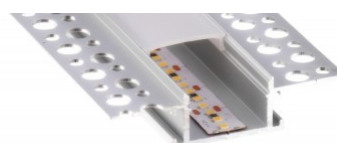

Price without cover!

Aluminium profile LUZ NEGRA Montana 2m silvery

Product code 14679

Brand [LUZ NEGRA](#)
Height 14.0mm
Length 2000.0mm
Casing colour silvery
Casing material aluminum
Polishing matt

Price without cover!