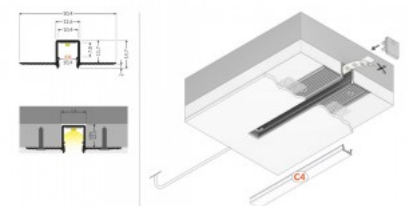

Brand [TOPMET](#)
Height 14.7mm
Width 50.4mm
Length 3000.0mm
Casing colour silvery
Casing material aluminum

Aluminium profile TOPMET VARIO30-06 2m black

Product code 16394

Brand [TOPMET](#)
Height 14.0mm
Width 33.4mm
Length 2000.0mm
Casing colour black
Casing material aluminum