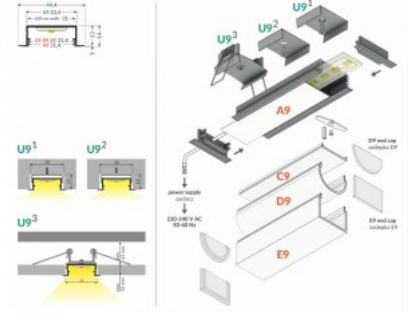

Product code 16394

Brand [TOPMET](#)
Height 14.0mm
Width 33.4mm
Length 2000.0mm
Casing colour black
Casing material aluminium

Aluminium profile TOPMET VARIO30-06 2m silvery

Product code 16395

Brand [TOPMET](#)
Height 14.0mm
Width 33.4mm
Length 2000.0mm
Casing colour silvery
Casing material aluminum