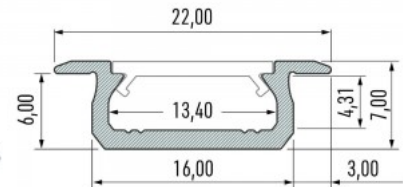

Recessed white aluminum profile.
 From the LED House selection, you
 can also find suitable end caps and
 covers.

Aluminium profile LUMINES Type Z 2m black

Product code 15048

Brand [LUMINES](#)
Height 7.0mm
Width 16.0mm
Length 2020.0mm
Casing colour black
Casing material aluminum
Polishing matt

Price without cover!

Aluminium profile LUMINES Type Z 2m inox

Product code 15513

Brand [LUMINES](#)
Height 7.0mm
Width 16.0mm
Length 2020.0mm
Casing colour inox
Casing material aluminum
Polishing matt

Price without cover!