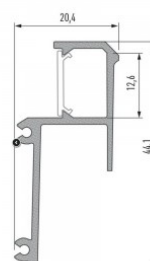

Brand [LUMINES](#)
 Height 30.0mm
 Width 43.0mm
 Length 3000.0mm
 Casing colour black
 Casing material aluminum

Price without cover!

Aluminium profile LUMINES INSO 3m silvery

Product code 14653

Brand [LUMINES](#)
Height 30.0mm
Width 43.0mm
Length 3000.0mm
Casing colour silvery
Casing material aluminium

Price without cover!

Aluminium profile LUMINES IPA12 2m silvery

Product code 16894

Brand [LUMINES](#)
Height 20.4mm
Width 44.1mm
Length 2020.0mm
Casing colour silvery
Casing material aluminium

Price without diffuser!

Aluminium profile LUMINES IPA16 2m silvery

Product code 17271

Brand [LUMINES](#)
Height 20.4mm
Width 44.1mm
Length 2020.0mm
In package 1pc
Casing colour silvery
Casing material aluminium

Price without diffuser!