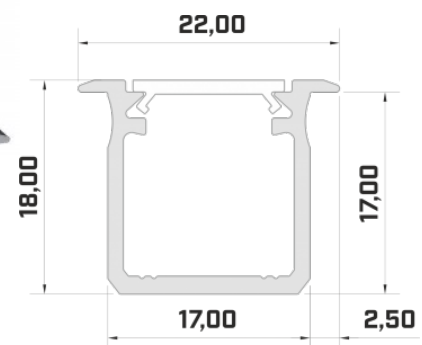

Brand [LUMINES](#)
 Height 13.0mm
 Width 27.2mm
 Length 2020.0mm
 Casing colour black
 Casing material aluminium

Recessed black aluminum profile.
 From the LED House selection, you
 can also find suitable end caps and
 covers.

Brand [LUMINES](#)
 Height 18.0mm
 Width 22.0mm
 Length 2020.0mm
 Casing colour silvery
 Casing material aluminum

Price without cover!

Aluminium profile LUMINES Type G 2m white

Product code 14786

Brand [LUMINES](#)
 Height 18.0mm
 Width 22.0mm
 Casing colour white
 Casing material aluminum

Price without cover!

Aluminium profile LUMINES Type G 3m black

Product code 14811

Brand [LUMINES](#)
 Height 18.0mm
 Width 22.0mm
 Length 2020.0mm
 Casing colour black
 Casing material aluminum

Price without cover!

Aluminium profile LUMINES Type G 3m silvery

Product code 16363

Brand [LUMINES](#)
 Height 18.0mm
 Width 22.0mm
 Length 3000.0mm
 Casing colour silvery
 Casing material aluminum

Price without cover!

Aluminium profile LUMINES Type J 2m silvery