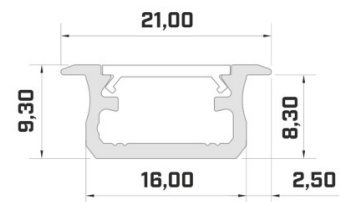

Product code 14513

Brand [LUMINES](#)
Height 9.3mm
Width 16.0mm
Length 2020.0mm
Casing colour silvery
Casing material aluminum

Price without diffuser!

Aluminium profile LUMINES Type B 2m white

Product code 15637

Brand [LUMINES](#)
Height 9.3mm
Width 16.0mm
Length 2020.0mm
Casing colour white
Casing material aluminum

Price without diffuser!

Aluminium profile LUMINES Type B 3m black

Product code 16241

Brand [LUMINES](#)
Height 9.3mm
Width 16.0mm
Length 3000.0mm
Casing colour black
Casing material aluminum

Price without diffuser!

Aluminium profile LUMINES Type B 3m silvery

Product code 16346

Brand [LUMINES](#)
Height 9.3mm
Width 16.0mm
Length 3000.0mm
Casing colour silvery
Casing material aluminum

Price without diffuser!

Aluminium profile LUMINES Type B 3m white

Product code 17583

Brand [LUMINES](#)
Height 9.3mm
Width 16.0mm
Length 3000.0mm
Casing colour white
Casing material aluminum

Price without diffuser!

Aluminium profile LUMINES Type G 2m black