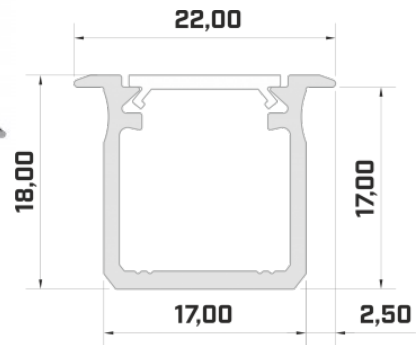

Brand [LUMINES](#)
 Height 13.0mm
 Width 27.2mm
 Length 2020.0mm
 Casing colour black
 Casing material aluminium

Recessed black aluminum profile.
 From the LED House selection, you
 can also find suitable end caps and
 covers.

Aluminium profile LUMINES Type B 3m white

Product code 17583

Brand [LUMINES](#)
Height 9.3mm
Width 16.0mm
Length 3000.0mm
Casing colour white
Casing material aluminum

Price without diffuser!

Aluminium profile LUMINES Type G 2m black

Product code 14785

Brand [LUMINES](#)
 Height 18.0mm
 Width 22.0mm
 Length 2020.0mm
 Casing colour black
 Casing material aluminum

Price without cover!

Aluminium profile LUMINES Type G 2m silvery

Product code 14535

Brand [LUMINES](#)
 Height 18.0mm
 Width 22.0mm
 Length 2020.0mm
 Casing colour silvery
 Casing material aluminum

Price without cover!

Aluminium profile LUMINES Type G 2m white

Product code 14786

Brand [LUMINES](#)
 Height 18.0mm
 Width 22.0mm
 Casing colour white
 Casing material aluminum