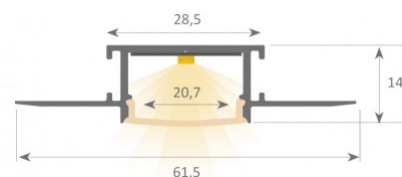

Aluminium profile LUZ NEGRA Dublin XL 3m silvery IP65

Product code 16044

Brand [LUZ NEGRA](#)
Protection class IP65
Height 26.1mm
Width 21.3mm
Length 3000.0mm
Casing colour silvery
Casing material aluminum
Polishing matt

Price without cover!

Scale 1:2

Scale 1:1

Aluminium profile LUZ NEGRA Frankfurt 2m silvery

Product code 13340

Brand [LUZ NEGRA](#)
Height 7.5mm
Width 21.0mm
Length 2000.0mm
Casing colour silvery
Casing material aluminum
Polishing matt

Price without cover!

Aluminium profile LUZ NEGRA Montana 2m silvery

Product code 14679

Brand [LUZ NEGRA](#)
Height 14.0mm
Length 2000.0mm
Casing colour silvery
Casing material aluminum
Polishing matt

Price without cover!

Escala 1:1