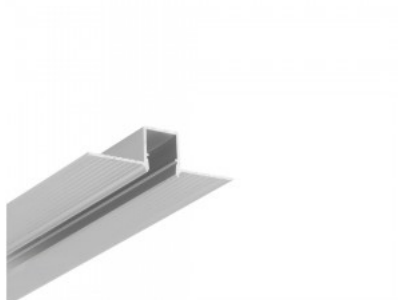

Brand [TOPMET](#)
Height 14.7mm
Width 50.4mm
Length 3000.0mm
Casing colour silvery
Casing material aluminum

Aluminium profile TOPMET LINEA-IN20 silvery

Product code 17194

Brand [TOPMET](#)
Height 20.6mm
Width 23.2mm
Length 3000.0mm
Casing colour silvery
Casing material aluminium