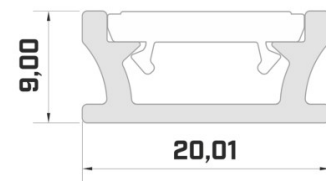

Aluminium profile LUMINES TERRA 2m silvery

Product code 14539

Brand [LUMINES](#)
Height 9.0mm
Width 20.0mm
Length 2020.0mm
Casing colour silvery
Casing material aluminum

Price without cover!

Aluminium profile LUMINES Tiano silver 2m gray

Product code 15056

Brand [LUMINES](#)
Length 2000.0mm
Casing colour gray