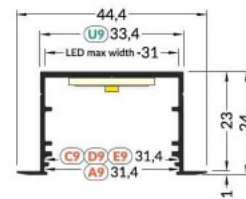

Product code 16394

Brand [TOPMET](#)
Height 14.0mm
Width 33.4mm
Length 2000.0mm
Casing colour black
Casing material aluminium

Aluminium profile TOPMET VARIO30-06 2m silvery

Product code 16395

Brand [TOPMET](#)
Height 14.0mm
Width 33.4mm
Length 2000.0mm
Casing colour silvery
Casing material aluminum

Aluminium profile TOPMET VARIO30-06 2m white

Product code 17030

Brand [TOPMET](#)
Height 14.0mm
Width 33.4mm
Length 2000.0mm
In box 20pcs
Casing colour white
Casing material aluminum

Aluminium profile TOPMET VARIO30-07 2m black

Product code 16336

Brand [TOPMET](#)
Height 24.0mm
Width 33.4mm
Length 2000.0mm
Casing colour black
Casing material aluminum

Aluminium profile TOPMET VARIO30-07 2m white

Product code 15989

Brand [TOPMET](#)
Height 24.0mm
Width 33.4mm
Length 2000.0mm
Casing colour white
Casing material aluminum