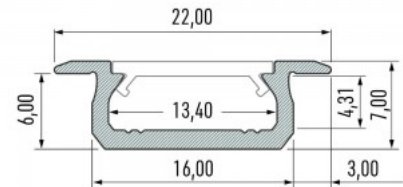

Aluminium profile LUMINES Type Z 3m silvery

Product code 18098

Brand [LUMINES](#)
Height 7.0mm
Width 16.0mm
Length 3000.0mm
Casing colour silvery
Casing material aluminum
Polishing matt

Price without cover!