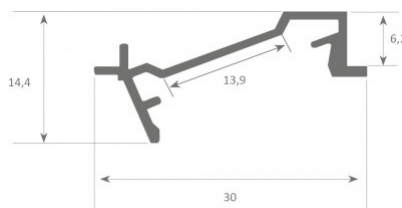

Aluminium profile LUZ NEGRA Amsterdam 3m silvery

Product code 14685

Brand [LUZ NEGRA](#)
Width 30.0mm
Length 3000.0mm
Casing colour silvery
Casing material aluminum
Polishing matt