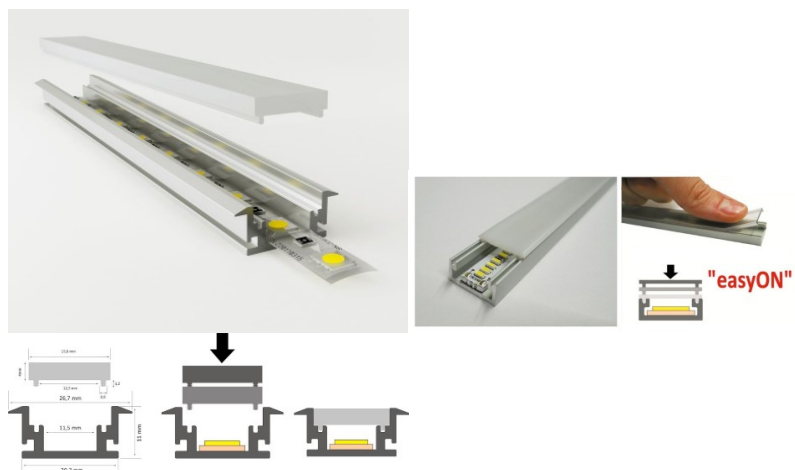

Aluminium profile LUZ NEGRA Dublin 2m silvery

Product code 13343

Brand [LUZ NEGRA](#)
Height 11.0mm
Width 26.7mm
Length 2000.0mm
Casing colour silvery
Casing material aluminum
Polishing matt

Price without cover!