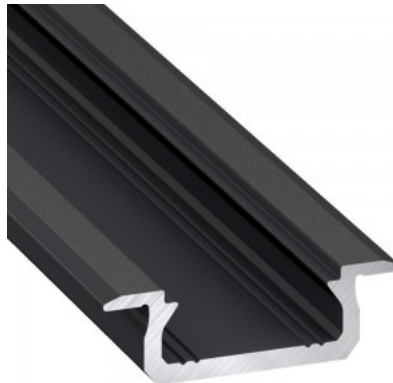

Aluminium profile LUMINES Type Z 2m black

Product code 15048

Brand [LUMINES](#)
Height 7.0mm
Width 16.0mm
Length 2020.0mm
Casing colour black
Casing material aluminum
Polishing matt

Price without cover!