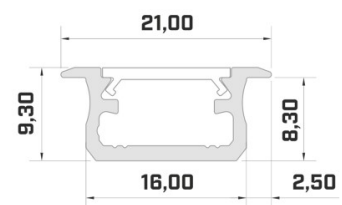

Brand [LUMINES](#)
 Height 13.0mm
 Width 27.2mm
 Length 2020.0mm
 Casing colour black
 Casing material aluminium

Recessed black aluminum profile.
 From the LED House selection, you
 can also find suitable end caps and
 covers.

Brand [LUMINES](#)
Length 2020.0mm
Casing colour white

Aluminium profile LUMINES Type B 2m black

Product code 15174

Brand [LUMINES](#)
Height 9.3mm
Width 16.0mm
Length 2020.0mm
Casing colour black
Casing material aluminum

Price without diffuser!

Aluminium profile LUMINES Type B 2m inox

Product code 15053

Brand [LUMINES](#)
Height 9.3mm
Width 16.0mm
Casing colour inox
Casing material aluminum

Price without diffuser!

Aluminium profile LUMINES Type B 2m silvery

Product code 14513

Brand [LUMINES](#)
Height 9.3mm
Width 16.0mm
Length 2020.0mm
Casing colour silvery
Casing material aluminum

Price without diffuser!

Aluminium profile LUMINES Type B 2m white

Product code 15637