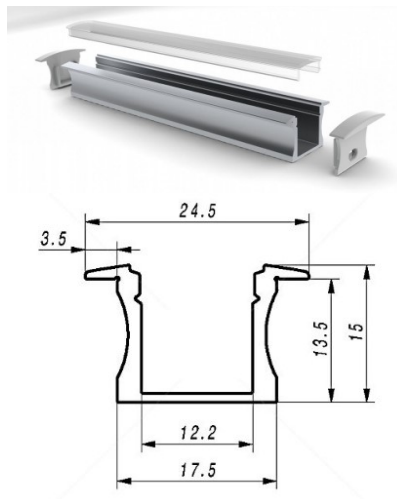

Aluminium profile ALU PowerLine RPL 35mm 2m

Product code 14509

Height 35.0mm
Width 35.0mm
Length 2000.0mm

Aluminium profile ALU SlimLine Recessed 15mm 2m

Product code 13080

Lens angle 0
Length 2.0mm

Aluminium profile LUMINES Flaro 2m white

Brand [LUMINES](#)
 Height 13.0mm
 Width 27.2mm
 Length 2020.0mm
 Casing colour black
 Casing material aluminum

Recessed black aluminum profile.
 From the LED House selection, you
 can also find suitable end caps and
 covers.

Aluminium profile LUMINES GEMI 2m silvery

Product code 17330

Brand [LUMINES](#)
Height 13.0mm
Width 27.2mm
Length 2020.0mm
Casing colour silvery
Casing material aluminum

Recessed silver aluminum profile.
From the LED House selection, you
can also find suitable end caps and
covers.