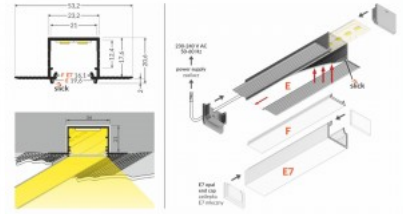

Brand [TOPMET](#)
Height 14.7mm
Width 50.4mm
Length 3000.0mm
Casing colour silvery
Casing material aluminum

Aluminium profile TOPMET LINEA-IN20 silvery

Product code 17194

Brand [TOPMET](#)
Height 20.6mm
Width 23.2mm
Length 3000.0mm
Casing colour silvery
Casing material aluminium