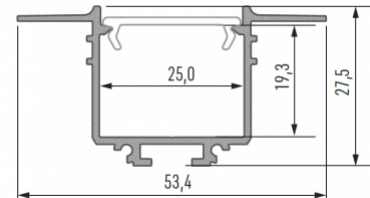

Aluminium profile LUMINES Subli white 2m

Product code 15055

Brand [LUMINES](#)
Length 2000.0mm