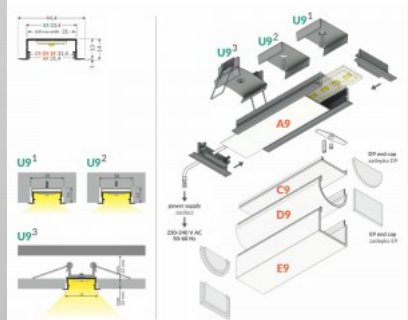

Aluminium profile TOPMET VARIO30-06 2m white

Product code 17030

Brand [TOPMET](#)
Height 14.0mm
Width 33.4mm
Length 2000.0mm
In box 20pcs
Casing colour white
Casing material aluminum