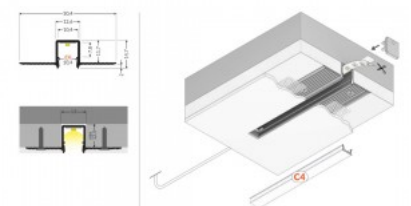

Brand [TOPMET](#)
Height 14.7mm
Width 50.4mm
Length 3000.0mm
Casing colour silvery
Casing material aluminum

Aluminium profile TOPMET LINEA-IN20 silvery

Product code 17194

Brand [TOPMET](#)
Height 20.6mm
Width 23.2mm
Length 3000.0mm
Casing colour silvery
Casing material aluminium