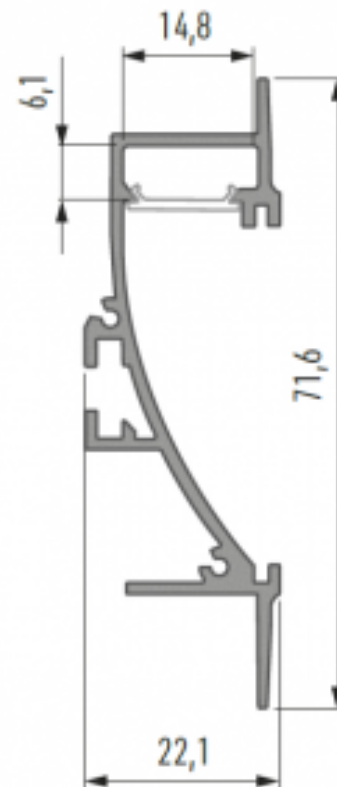

Aluminium profile LUMINES TERRA 2m silvery

Product code 14539

Brand [LUMINES](#)
Height 9.0mm
Width 20.0mm
Length 2020.0mm
Casing colour silvery
Casing material aluminum

Price without cover!

Aluminium profile LUMINES Tiano silver 2m gray

Product code 15056

Brand [LUMINES](#)
Length 2000.0mm
Casing colour gray