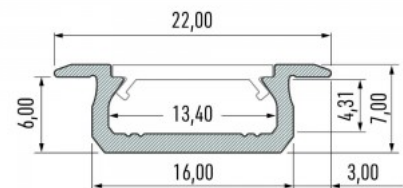

Price without cover!

Aluminium profile LUMINES Type Z 2m inox

Product code 15513

Brand [LUMINES](#)
 Height 7.0mm
 Width 16.0mm
 Length 2020.0mm
 Casing colour inox
 Casing material aluminum
 Polishing matt

Price without cover!

Aluminium profile LUMINES Type Z 2m silvery

Product code 14672

Brand [LUMINES](#)
 Height 7.0mm
 Width 16.0mm
 Length 2020.0mm
 Casing colour silvery
 Casing material aluminum
 Polishing matt