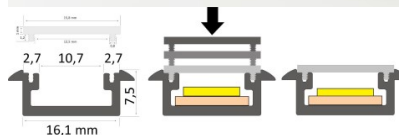

Aluminium profile LUZ NEGRA Frankfurt 2m silvery

Product code 13340

Brand [LUZ NEGRA](#)
Height 7.5mm
Width 21.0mm
Length 2000.0mm
Casing colour silvery
Casing material aluminum
Polishing matt

Price without cover!

Aluminium profile LUZ NEGRA Montana 2m silvery

Product code 14679

Brand [LUZ NEGRA](#)
Height 14.0mm
Length 2000.0mm
Casing colour silvery
Casing material aluminum
Polishing matt

Price without cover!