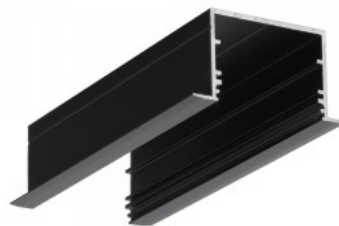

Aluminium profile TOPMET VARIO30-07 2m black

Product code 16336

Brand [TOPMET](#)
Height 24.0mm
Width 33.4mm
Length 2000.0mm
Casing colour black
Casing material aluminum