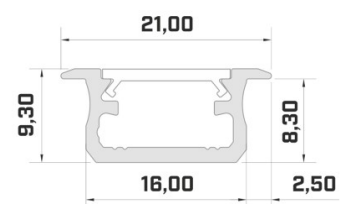

Aluminium profile LUMINES Type B 3m white

Product code 17583

Brand [LUMINES](#)
Height 9.3mm
Width 16.0mm
Length 3000.0mm
Casing colour white
Casing material aluminium

Price without diffuser!