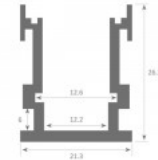

Price without cover!

Aluminium profile LUZ NEGRA Dublin 2m silvery

Product code 13343

Brand [LUZ NEGRA](#)
 Height 11.0mm
 Width 26.7mm
 Length 2000.0mm
 Casing colour silvery
 Casing material aluminum
 Polishing matt

Price without cover!

Aluminium profile LUZ NEGRA Dublin XL 3m silvery IP65

Product code 16044

Brand [LUZ NEGRA](#)
Protection class IP65
Height 26.1mm
Width 21.3mm
Length 3000.0mm
Casing colour silvery
Casing material aluminum
Polishing matt

Price without cover!

Scale 1:2

Scale 1:1

Aluminium profile LUZ NEGRA Frankfurt 2m silvery

Product code 13340

Brand [LUZ NEGRA](#)
Height 7.5mm
Width 21.0mm
Length 2000.0mm
Casing colour silvery
Casing material aluminum
Polishing matt