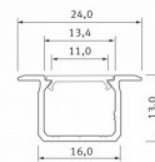

Aluminium profile LUMINES type U 2m white

Product code 17325

Brand [LUMINES](#)
Height 13.0mm
Width 16.0mm
Length 2020.0mm
Casing colour white
Casing material aluminum

Recessed white aluminum profile.
From the LED House selection, you
can also find suitable end caps and
covers.