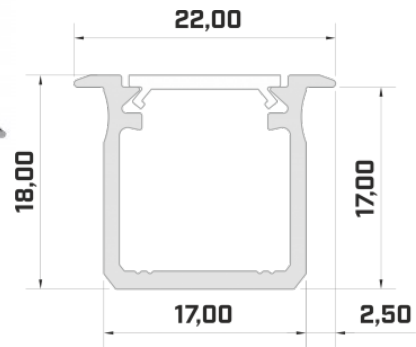

Brand [LUMINES](#)
 Height 13.0mm
 Width 27.2mm
 Length 2020.0mm
 Casing colour black
 Casing material aluminum

Recessed black aluminum profile.
 From the LED House selection, you
 can also find suitable end caps and
 covers.

Aluminium profile LUMINES Type B 3m white

Product code 17583

Brand [LUMINES](#)
 Height 9.3mm
 Width 16.0mm
 Length 3000.0mm
 Casing colour white
 Casing material aluminium

Price without diffuser!

Aluminium profile LUMINES Type G 2m black

Product code 14785

Brand [LUMINES](#)
 Height 18.0mm
 Width 22.0mm
 Length 2020.0mm
 Casing colour black
 Casing material aluminum

Price without cover!

Aluminium profile LUMINES Type G 2m silvery

Product code 14535

Brand [LUMINES](#)
 Height 18.0mm
 Width 22.0mm
 Length 2020.0mm
 Casing colour silvery
 Casing material aluminum

Price without cover!

Aluminium profile LUMINES Type G 2m white

Product code 14786

Brand [LUMINES](#)
Height 18.0mm
Width 22.0mm
Casing colour white
Casing material aluminum