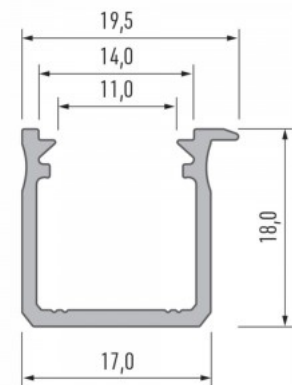

Brand [LUMINES](#)
 Height 18.0mm
 Width 22.0mm
 Length 2020.0mm
 Casing colour silvery
 Casing material aluminum

Price without cover!

Aluminium profile LUMINES Type G 2m white

Product code 14786

Brand [LUMINES](#)
 Height 18.0mm
 Width 22.0mm
 Casing colour white
 Casing material aluminum

Price without cover!

Aluminium profile LUMINES Type G 3m black

Product code 14811

Brand [LUMINES](#)
 Height 18.0mm
 Width 22.0mm
 Length 2020.0mm
 Casing colour black
 Casing material aluminum

Price without cover!

Aluminium profile LUMINES Type G 3m silvery

Product code 16363

Brand [LUMINES](#)
 Height 18.0mm
 Width 22.0mm
 Length 3000.0mm
 Casing colour silvery
 Casing material aluminum

Price without cover!

Aluminium profile LUMINES Type J 2m silvery

Product code 16813

Brand [LUMINES](#)
 Height 18.0mm
 Width 17.0mm
 Length 2020.0mm
 Casing colour silvery
 Casing material aluminum

Price without diffuser!

Aluminium profile LUMINES Type Q18 2m

Product code 17349