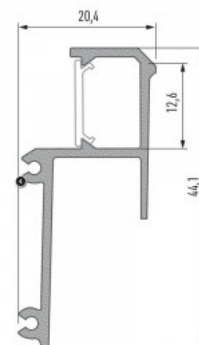

Brand [LUMINES](#)
 Height 30.0mm
 Width 43.0mm
 Length 3000.0mm
 Casing colour black
 Casing material aluminum

Price without cover!

Aluminium profile LUMINES INSO 3m silvery

Product code 14653

Brand [LUMINES](#)
 Height 30.0mm
 Width 43.0mm
 Length 3000.0mm
 Casing colour silvery
 Casing material aluminum

Price without cover!

Aluminium profile LUMINES IPA12 2m silvery

Product code 16894

Brand [LUMINES](#)
 Height 20.4mm
 Width 44.1mm
 Length 2020.0mm
 Casing colour silvery
 Casing material aluminium

Price without diffuser!

Aluminium profile LUMINES IPA16 2m silvery

Product code 17271

Brand [LUMINES](#)
 Height 20.4mm
 Width 44.1mm
 Length 2020.0mm
 In package 1pc
 Casing colour silvery
 Casing material aluminium

Price without diffuser!