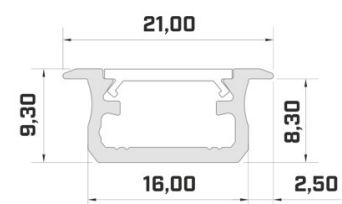

Brand [LUMINES](#)
 Height 13.0mm
 Width 27.2mm
 Length 2020.0mm
 Casing colour black
 Casing material aluminum

Recessed black aluminum profile.
 From the LED House selection, you
 can also find suitable end caps and
 covers.

Price without diffuser!

Aluminium profile LUMINES Type B 2m inox

Product code 15053

Brand [LUMINES](#)
Height 9.3mm
Width 16.0mm
Casing colour inox
Casing material aluminium

Price without diffuser!

Aluminium profile LUMINES Type B 2m silvery

Product code 14513

Brand [LUMINES](#)
Height 9.3mm
Width 16.0mm
Length 2020.0mm
Casing colour silvery
Casing material aluminium

Price without diffuser!

Aluminium profile LUMINES Type B 2m white

Product code 15637

Brand [LUMINES](#)
Height 9.3mm
Width 16.0mm
Length 2020.0mm
Casing colour white
Casing material aluminium

Price without diffuser!

Aluminium profile LUMINES Type B 3m black

Product code 16241

Brand [LUMINES](#)
 Height 9.3mm
 Width 16.0mm
 Length 3000.0mm
 Casing colour black
 Casing material aluminium