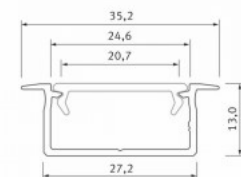

Aluminium profile ALU PowerLine RPL 35mm 2m

Product code 14509

Height 35.0mm
Width 35.0mm
Length 2000.0mm

Aluminium profile ALU SlimLine Recessed 15mm 2m

Product code 13080

Lens angle 0
Length 2.0mm

Aluminium profile LUMINES Flaro 2m white

Product code 17183

Brand [LUMINES](#)
 Height 18.1mm
 Width 72.4mm
 Length 2020.0mm
 Casing colour white
 Casing material aluminum

Price without cover!

Aluminium profile LUMINES GEMI 2m black

Product code 17329

Brand [LUMINES](#)
 Height 13.0mm
 Width 27.2mm
 Length 2020.0mm
 Casing colour black
 Casing material aluminum

Recessed black aluminum profile.
 From the LED House selection, you
 can also find suitable end caps and
 covers.

Aluminium profile LUMINES GEMI 2m silvery

Product code 17330

Brand [LUMINES](#)
Height 13.0mm
Width 27.2mm
Length 2020.0mm
Casing colour silvery
Casing material aluminum

Recessed silver aluminum profile.
From the LED House selection, you
can also find suitable end caps and
covers.