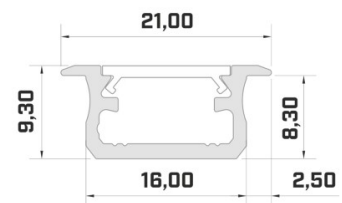

Brand [LUMINES](#)
 Height 13.0mm
 Width 27.2mm
 Length 2020.0mm
 Casing colour black
 Casing material aluminum

Recessed black aluminum profile.
 From the LED House selection, you
 can also find suitable end caps and
 covers.

Aluminium profile LUMINES IPA16 2m silvery

Product code 17271

Brand [LUMINES](#)
Height 20.4mm
Width 44.1mm
Length 2020.0mm
In package 1pc
Casing colour silvery
Casing material aluminium

Price without diffuser!

Product code 15055

Brand [LUMINES](#)
 Length 2000.0mm

Aluminium profile LUMINES TERRA 2m silvery

Product code 14539

Brand [LUMINES](#)
 Height 9.0mm
 Width 20.0mm
 Length 2020.0mm
 Casing colour silvery
 Casing material aluminum

Brand [LUMINES](#)
Length 2020.0mm
Casing colour white

Aluminium profile LUMINES Type B 2m black

Product code 15174

Brand [LUMINES](#)
Height 9.3mm
Width 16.0mm
Length 2020.0mm
Casing colour black
Casing material aluminum