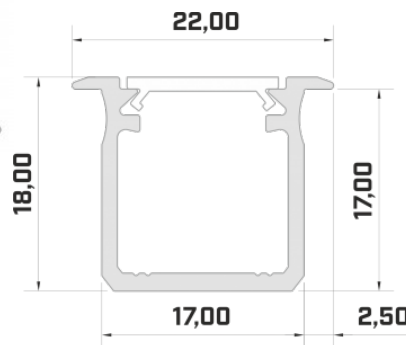

Brand [LUMINES](#)
 Height 13.0mm
 Width 27.2mm
 Length 2020.0mm
 Casing colour black
 Casing material aluminum

Recessed black aluminum profile.
 From the LED House selection, you
 can also find suitable end caps and
 covers.

Product code 14785

Brand [LUMINES](#)
 Height 18.0mm
 Width 22.0mm
 Length 2020.0mm
 Casing colour black
 Casing material aluminum

Price without cover!

Aluminium profile LUMINES Type G 2m silvery

Product code 14535

Brand [LUMINES](#)
 Height 18.0mm
 Width 22.0mm
 Length 2020.0mm
 Casing colour silvery
 Casing material aluminum

Price without cover!

Aluminium profile LUMINES Type G 2m white

Product code 14786

Brand [LUMINES](#)
Height 18.0mm
Width 22.0mm
Casing colour white
Casing material aluminum

Price without cover!

Aluminium profile LUMINES Type G 3m black

Product code 14811

Brand [LUMINES](#)
Height 18.0mm
Width 22.0mm
Length 2020.0mm
Casing colour black
Casing material aluminum

Price without cover!