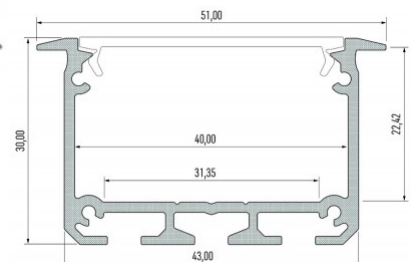

Brand [LUMINES](#)
 Height 13.0mm
 Width 27.2mm
 Length 2020.0mm
 Casing colour black
 Casing material aluminum

Recessed black aluminum profile.
 From the LED House selection, you
 can also find suitable end caps and
 covers.

Aluminium profile LUMINES inSILEDA 2m silvery

Product code 16120

Brand [LUMINES](#)
 Height 18.1mm
 Width 38.4mm
 Length 2020.0mm
 Casing colour silvery
 Casing material aluminum
 Polishing matt

Price without cover!

Product code 15471

Brand [LUMINES](#)
 Height 30.0mm
 Width 43.0mm
 Length 2020.0mm
 Casing colour white
 Casing material aluminum

Price without cover!

Aluminium profile LUMINES INSO 3m black

Product code 16452

Brand [LUMINES](#)
 Height 30.0mm
 Width 43.0mm
 Length 3000.0mm
 Casing colour black
 Casing material aluminum

Price without cover!

Aluminium profile LUMINES INSO 3m silvery

Product code 14653

Brand [LUMINES](#)
Height 30.0mm
Width 43.0mm
Length 3000.0mm
Casing colour silvery
Casing material aluminium