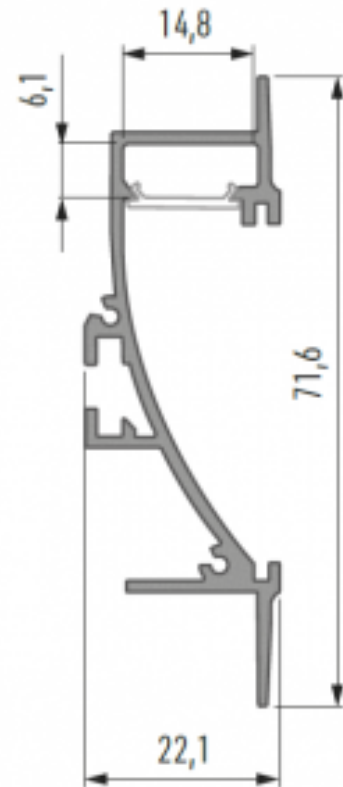

Brand [LUMINES](#)
Length 2020.0mm
Casing colour white

Aluminium profile LUMINES Type B 2m black

Product code 15174

Brand [LUMINES](#)
Height 9.3mm
Width 16.0mm
Length 2020.0mm
Casing colour black
Casing material aluminum