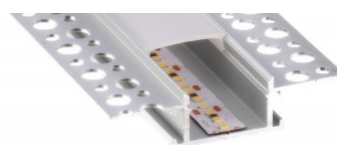

Price without cover!

Aluminium profile LUZ NEGRA Montana 2m silvery

Product code 14679

Brand [LUZ NEGRA](#)
Height 14.0mm
Length 2000.0mm
Casing colour silvery
Casing material aluminum
Polishing matt

Price without cover!