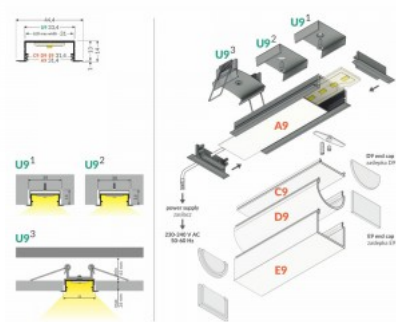

Aluminium profile TOPMET VARIO30-06 2m silvery

Product code 16395

Brand [TOPMET](#)
Height 14.0mm
Width 33.4mm
Length 2000.0mm
Casing colour silvery
Casing material aluminum