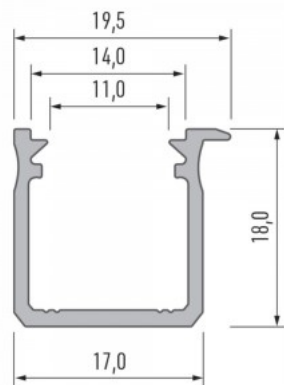

Brand [LUMINES](#)
 Height 18.0mm
 Width 22.0mm
 Length 2020.0mm
 Casing colour silvery
 Casing material aluminum

Price without cover!

Aluminium profile LUMINES Type G 2m white

Product code 14786

Brand [LUMINES](#)
Height 18.0mm
Width 22.0mm
Casing colour white
Casing material aluminum

Price without cover!

Aluminium profile LUMINES Type G 3m black

Product code 14811

Brand [LUMINES](#)
Height 18.0mm
Width 22.0mm
Length 2020.0mm
Casing colour black
Casing material aluminum

Price without cover!

Aluminium profile LUMINES Type G 3m silvery

Product code 16363

Brand [LUMINES](#)
 Height 18.0mm
 Width 22.0mm
 Length 3000.0mm
 Casing colour silvery
 Casing material aluminum

Price without cover!

Aluminium profile LUMINES Type J 2m silvery

Product code 16813

Brand [LUMINES](#)
 Height 18.0mm
 Width 17.0mm
 Length 2020.0mm
 Casing colour silvery
 Casing material aluminum

Price without diffuser!

Aluminium profile LUMINES Type Q18 2m

Product code 17349