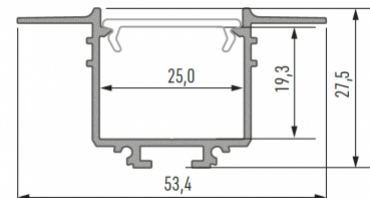

Aluminium profile LUMINES Subli white 2m

Product code 15055

Brand [LUMINES](#)
Length 2000.0mm