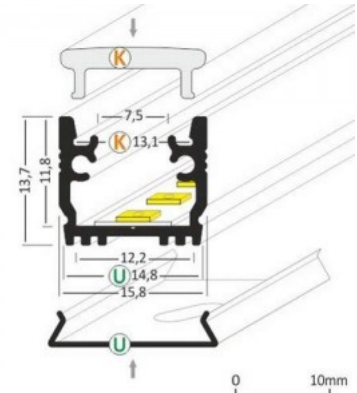

Aluminium profile TOPMET FLOOR12 K/U 2m gray