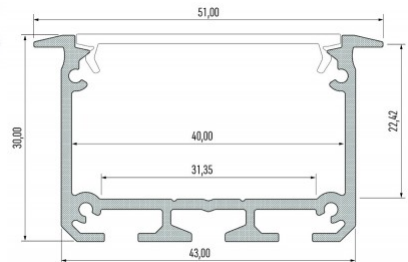

Brand [LUMINES](#)
 Height 13.0mm
 Width 27.2mm
 Length 2020.0mm
 Casing colour black
 Casing material aluminium

Recessed black aluminum profile.
 From the LED House selection, you
 can also find suitable end caps and
 covers.

Product code 15471

Brand [LUMINES](#)
Height 30.0mm
Width 43.0mm
Length 2020.0mm
Casing colour white
Casing material aluminum

Price without cover!

Aluminium profile LUMINES INSO 3m black

Product code 16452

Brand [LUMINES](#)
 Height 30.0mm
 Width 43.0mm
 Length 3000.0mm
 Casing colour black
 Casing material aluminum

Price without cover!

Aluminium profile LUMINES INSO 3m silvery

Product code 14653

Brand [LUMINES](#)
 Height 30.0mm
 Width 43.0mm
 Length 3000.0mm
 Casing colour silvery
 Casing material aluminum

Price without cover!

Aluminium profile LUMINES IPA12 2m silvery

Product code 16894

Brand [LUMINES](#)
 Height 20.4mm
 Width 44.1mm
 Length 2020.0mm
 Casing colour silvery
 Casing material aluminium

Price without diffuser!