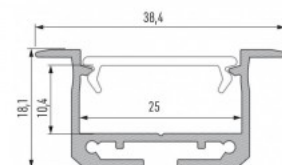

Brand [LUMINES](#)
 Height 13.0mm
 Width 27.2mm
 Length 2020.0mm
 Casing colour black
 Casing material aluminium

Recessed black aluminum profile.
 From the LED House selection, you
 can also find suitable end caps and
 covers.

Aluminium profile LUMINES GEMI 3m white

Product code 18096

Brand [LUMINES](#)
 Height 13.0mm
 Width 27.2mm
 Length 2020.0mm
 Casing colour white
 Casing material aluminum

Recessed white aluminum profile.
 From the LED House selection, you
 can also find suitable end caps and
 covers.

Aluminium profile LUMINES inSILEDA 2m silvery

Product code 16120

Brand [LUMINES](#)
 Height 18.1mm
 Width 38.4mm
 Length 2020.0mm
 Casing colour silvery
 Casing material aluminum
 Polishing matt

Price without cover!