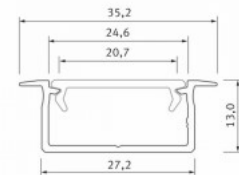

Brand [LUMINES](#)
 Height 13.0mm
 Width 27.2mm
 Length 2020.0mm
 Casing colour black
 Casing material aluminium

Recessed black aluminum profile.
 From the LED House selection, you
 can also find suitable end caps and
 covers.

Aluminium profile LUMINES GEMI 2m white

Product code 17328

Brand [LUMINES](#)
Height 13.0mm
Width 27.2mm
Length 2020.0mm
Casing colour white
Casing material aluminum

Recessed white aluminum profile.
From the LED House selection, you
can also find suitable end caps and
covers.

Aluminium profile LUMINES GEMI 3m white

Product code 18096

Brand [LUMINES](#)
 Height 13.0mm
 Width 27.2mm
 Length 2020.0mm
 Casing colour white
 Casing material aluminum

Recessed white aluminum profile.
 From the LED House selection, you
 can also find suitable end caps and
 covers.

Aluminium profile LUMINES inSILEDA 2m silvery

Product code 16120

Brand [LUMINES](#)
 Height 18.1mm
 Width 38.4mm
 Length 2020.0mm
 Casing colour silvery
 Casing material aluminum
 Polishing matt

Price without cover!