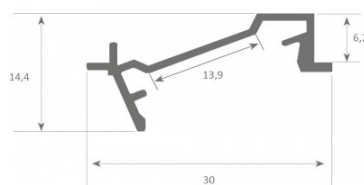

Aluminium profile LUZ NEGRA Amsterdam 3m silvery

Product code 14685

Brand [LUZ NEGRA](#)
Width 30.0mm
Length 3000.0mm
Casing colour silvery
Casing material aluminum
Polishing matt

Цена без покрытия!