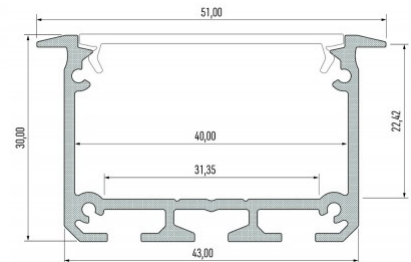

Brand [LUMINES](#)
 Height 13.0mm
 Width 27.2mm
 Length 2020.0mm
 Casing colour black
 Casing material aluminum

Recessed black aluminum profile.
 From the LED House selection, you
 can also find suitable end caps and
 covers.

Aluminium profile LUMINES inSILEDA 2m silvery

Product code 16120

Brand [LUMINES](#)
 Height 18.1mm
 Width 38.4mm
 Length 2020.0mm
 Casing colour silvery
 Casing material aluminum
 Polishing matt

Price without cover!

Aluminium profile LUMINES INSO 2m silvery

Product code 14560

Brand [LUMINES](#)
 Height 30.0mm
 Width 43.0mm
 Casing colour silvery
 Casing material aluminum

Price without cover!

Aluminium profile LUMINES INSO 2m white

Product code 15471

Brand [LUMINES](#)
 Height 30.0mm
 Width 43.0mm
 Length 2020.0mm
 Casing colour white
 Casing material aluminum

Price without cover!

Aluminium profile LUMINES INSO 3m black

Product code 16452