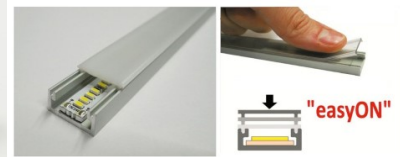

Aluminium profile LUZ NEGRA Montana 2m silvery

Product code 14679

Brand [LUZ NEGRA](#)
Height 14.0mm
Length 2000.0mm
Casing colour silvery
Casing material aluminum
Polishing matt

Price without cover!