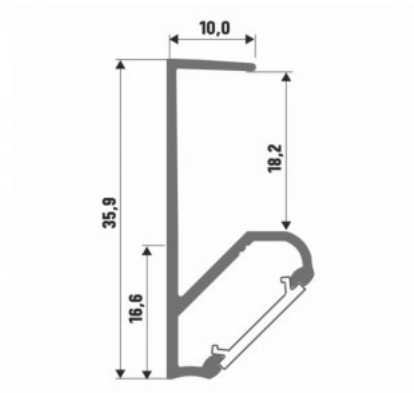

Brand [LUMINES](#)
 Height 18.0mm
 Width 22.0mm
 Length 2020.0mm
 Casing colour silvery
 Casing material aluminum

Price without cover!

Aluminium profile LUMINES Type G 2m white

Product code 14786

Brand [LUMINES](#)
 Height 18.0mm
 Width 22.0mm
 Casing colour white
 Casing material aluminum

Aluminium profile LUMINES Type G 3m silvery

Product code 16363

Brand [LUMINES](#)
 Height 18.0mm
 Width 22.0mm
 Length 3000.0mm
 Casing colour silvery
 Casing material aluminum

Price without cover!

Aluminium profile LUMINES Type J 2m silvery

Product code 16813

Brand [LUMINES](#)
 Height 18.0mm
 Width 17.0mm
 Length 2020.0mm
 Casing colour silvery
 Casing material aluminum

Price without diffuser!

Aluminium profile LUMINES Type Q18 2m

Product code 17349

Brand [LUMINES](#)
 Height 35.9mm
 Width 10.0mm
 Length 2000.0mm
 Casing material aluminum

Price without diffuser!

Aluminium profile LUMINES type U 2m black

Product code 17326

Brand [LUMINES](#)
 Height 13.0mm
 Width 16.0mm
 Length 2020.0mm
 Casing colour black
 Casing material aluminum