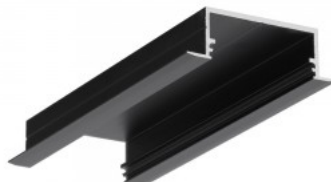

Aluminium profile TOPMET VARIO30-06 2m black

Product code 16394

Brand [TOPMET](#)
Height 14.0mm
Width 33.4mm
Length 2000.0mm
Casing colour black
Casing material aluminum