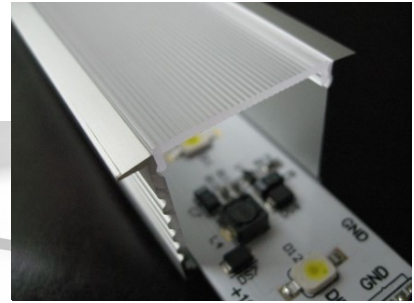

Aluminium profile ALU PowerLine RPL 35mm 2m

Product code 14509

Height 35.0mm
Width 35.0mm
Length 2000.0mm

Aluminium profile ALU SlimLine Recessed 15mm 2m

Product code 13080

Lens angle 0
Length 2.0mm

Aluminium profile LUMINES Flaro 2m white