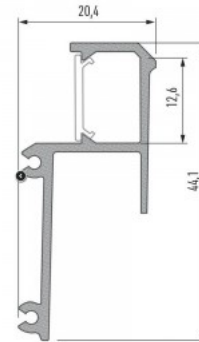

Brand [LUMINES](#)
 Height 30.0mm
 Width 43.0mm
 Length 3000.0mm
 Casing colour black
 Casing material aluminum

Price without cover!

Aluminium profile LUMINES INSO 3m silvery

Product code 14653

Brand [LUMINES](#)
 Height 30.0mm
 Width 43.0mm
 Length 3000.0mm
 Casing colour silvery
 Casing material aluminum

Price without cover!

Aluminium profile LUMINES IPA12 2m silvery

Product code 16894

Brand [LUMINES](#)
 Height 20.4mm
 Width 44.1mm
 Length 2020.0mm
 Casing colour silvery
 Casing material aluminium

Price without diffuser!

Aluminium profile LUMINES IPA16 2m silvery

Product code 17271

Brand [LUMINES](#)
 Height 20.4mm
 Width 44.1mm
 Length 2020.0mm
 In package 1pc
 Casing colour silvery
 Casing material aluminium

Price without diffuser!