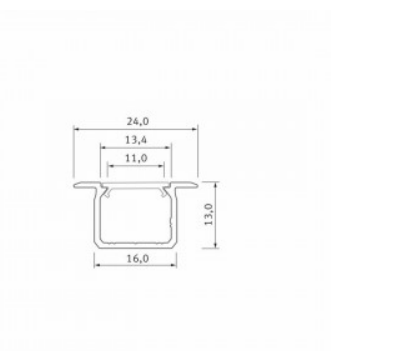

Brand [LUMINES](#)
 Height 18.0mm
 Width 22.0mm
 Length 2020.0mm
 Casing colour silvery
 Casing material aluminum

Price without cover!

Aluminium profile LUMINES Type G 2m white

Product code 14786

Brand [LUMINES](#)
Height 18.0mm
Width 22.0mm
Casing colour white
Casing material aluminum

Aluminium profile LUMINES Type G 3m silvery

Product code 16363

Brand [LUMINES](#)
 Height 18.0mm
 Width 22.0mm
 Length 3000.0mm
 Casing colour silvery
 Casing material aluminum

Price without cover!

Aluminium profile LUMINES Type J 2m silvery

Product code 16813

Brand [LUMINES](#)
 Height 18.0mm
 Width 17.0mm
 Length 2020.0mm
 Casing colour silvery
 Casing material aluminum

Price without diffuser!

Aluminium profile LUMINES Type Q18 2m

Product code 17349

Brand [LUMINES](#)
Height 35.9mm
Width 10.0mm
Length 2000.0mm
Casing material aluminum

Price without diffuser!

Aluminium profile LUMINES type U 2m black

Product code 17326

Brand [LUMINES](#)
Height 13.0mm
Width 16.0mm
Length 2020.0mm
Casing colour black
Casing material aluminum