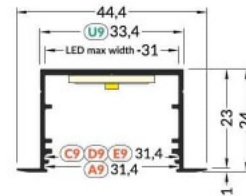

Brand [TOPMET](#)
Height 14.7mm
Width 50.4mm
Length 3000.0mm
Casing colour silvery
Casing material aluminum

Aluminium profile TOPMET VARIO30-06 2m black

Product code 16394

Brand [TOPMET](#)
Height 14.0mm
Width 33.4mm
Length 2000.0mm
Casing colour black
Casing material aluminum

Product code 17030

Brand [TOPMET](#)
Height 14.0mm
Width 33.4mm
Length 2000.0mm
In box 20pcs
Casing colour white
Casing material aluminum

Aluminium profile TOPMET VARIO30-07 2m black

Product code 16336

Brand [TOPMET](#)
 Height 24.0mm
 Width 33.4mm
 Length 2000.0mm
 Casing colour black
 Casing material aluminum