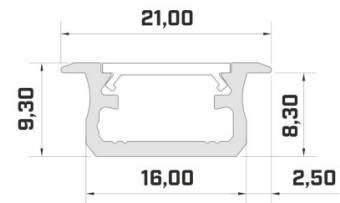

Product code 14513

Brand [LUMINES](#)
Height 9.3mm
Width 16.0mm
Length 2020.0mm
Casing colour silvery
Casing material aluminium

Price without diffuser!

Aluminium profile LUMINES Type B 2m white

Product code 15637

Brand [LUMINES](#)
Height 9.3mm
Width 16.0mm
Length 2020.0mm
Casing colour white
Casing material aluminium

Price without diffuser!

Aluminium profile LUMINES Type B 3m black

Product code 16241

Brand [LUMINES](#)
 Height 9.3mm
 Width 16.0mm
 Length 3000.0mm
 Casing colour black
 Casing material aluminium

Price without diffuser!

Aluminium profile LUMINES Type B 3m silvery

Product code 16346

Brand [LUMINES](#)
 Height 9.3mm
 Width 16.0mm
 Length 3000.0mm
 Casing colour silvery
 Casing material aluminium

Price without diffuser!

Aluminium profile LUMINES Type B 3m white

Product code 17583

Brand [LUMINES](#)
 Height 9.3mm
 Width 16.0mm
 Length 3000.0mm
 Casing colour white
 Casing material aluminium

Price without diffuser!

Aluminium profile LUMINES Type G 2m black