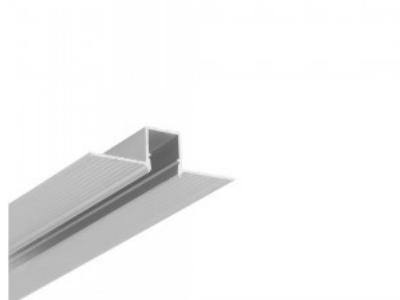

Brand [TOPMET](#)
Height 14.7mm
Width 50.4mm
Length 3000.0mm
Casing colour silvery
Casing material aluminum

Aluminium profile TOPMET VARIO30-06 2m black

Product code 16394

Brand [TOPMET](#)
Height 14.0mm
Width 33.4mm
Length 2000.0mm
Casing colour black
Casing material aluminum