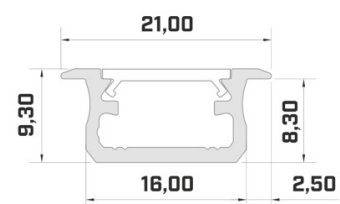

Aluminium profile LUMINES Type B 3m white

Product code 17583

Brand [LUMINES](#)
Height 9.3mm
Width 16.0mm
Length 3000.0mm
Casing colour white
Casing material aluminum

Price without diffuser!