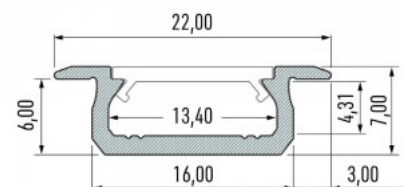

Aluminium profile LUMINES Type Z 2m silvery

Product code 14672

Brand [LUMINES](#)
Height 7.0mm
Width 16.0mm
Length 2020.0mm
Casing colour silvery
Casing material aluminum
Polishing matt

Price without cover!