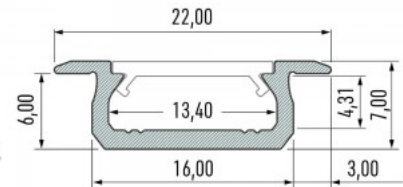

Recessed white aluminum profile.
 From the LED House selection, you
 can also find suitable end caps and
 covers.

Aluminium profile LUMINES Type Z 2m black

Product code 15048

Brand [LUMINES](#)
 Height 7.0mm
 Width 16.0mm
 Length 2020.0mm
 Casing colour black
 Casing material aluminum
 Polishing matt

Price without cover!

Aluminium profile LUMINES Type Z 2m inox

Product code 15513

Brand [LUMINES](#)
 Height 7.0mm
 Width 16.0mm
 Length 2020.0mm
 Casing colour inox
 Casing material aluminum
 Polishing matt