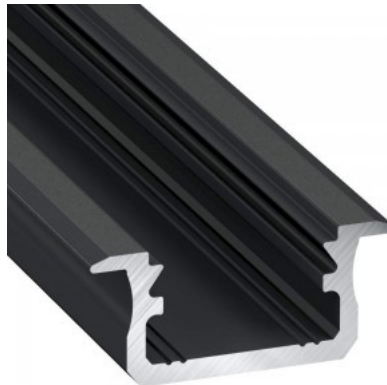

Aluminium profile LUMINES Type B 3m black

Product code 16241

Brand [LUMINES](#)
Height 9.3mm
Width 16.0mm
Length 3000.0mm
Casing colour black
Casing material aluminum

Price without diffuser!