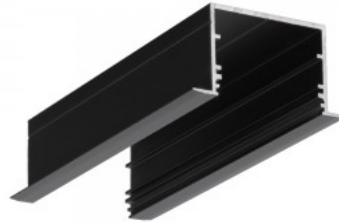

Product code 17030

Brand [TOPMET](#)
Height 14.0mm
Width 33.4mm
Length 2000.0mm
In box 20pcs
Casing colour white
Casing material aluminum

Aluminium profile TOPMET VARIO30-07 2m black

Product code 16336

Brand [TOPMET](#)
 Height 24.0mm
 Width 33.4mm
 Length 2000.0mm
 Casing colour black
 Casing material aluminum