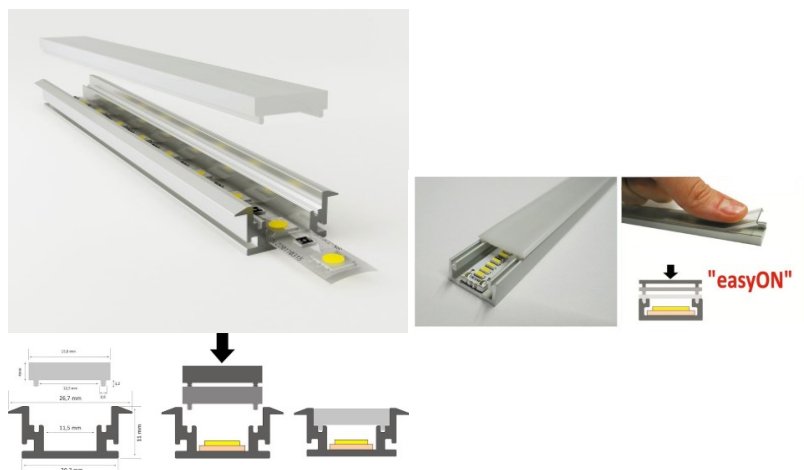

Aluminium profile LUZ NEGRA Dublin 2m silvery

Product code 13343

Brand [LUZ NEGRA](#)
Height 11.0mm
Width 26.7mm
Length 2000.0mm
Casing colour silvery
Casing material aluminum
Polishing matt

Price without cover!