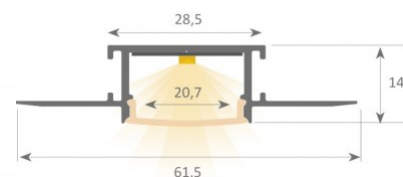

Aluminium profile LUZ NEGRA Dublin XL 3m silvery IP65

Product code 16044

Brand [LUZ NEGRA](#)
Protection class IP65
Height 26.1mm
Width 21.3mm
Length 3000.0mm
Casing colour silvery
Casing material aluminum
Polishing matt

Price without cover!

Scale 1:2

Scale 1:1

Aluminium profile LUZ NEGRA Frankfurt 2m silvery

Product code 13340

Brand [LUZ NEGRA](#)
Height 7.5mm
Width 21.0mm
Length 2000.0mm
Casing colour silvery
Casing material aluminum
Polishing matt

Price without cover!

Aluminium profile LUZ NEGRA Montana 2m silvery

Product code 14679

Brand [LUZ NEGRA](#)
Height 14.0mm
Length 2000.0mm
Casing colour silvery
Casing material aluminum
Polishing matt

Price without cover!

Escala 1:1