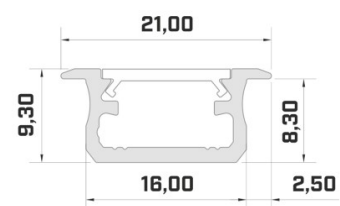

Brand [LUMINES](#)
 Height 13.0mm
 Width 27.2mm
 Length 2020.0mm
 Casing colour black
 Casing material aluminium

Recessed black aluminum profile.
 From the LED House selection, you
 can also find suitable end caps and
 covers.

Price without diffuser!

Aluminium profile LUMINES Type B 2m inox

Product code 15053

Brand [LUMINES](#)
Height 9.3mm
Width 16.0mm
Casing colour inox
Casing material aluminum

Price without diffuser!

Aluminium profile LUMINES Type B 2m silvery

Product code 14513

Brand [LUMINES](#)
Height 9.3mm
Width 16.0mm
Length 2020.0mm
Casing colour silvery
Casing material aluminum

Price without diffuser!

Aluminium profile LUMINES Type B 2m white

Product code 15637

Brand [LUMINES](#)
Height 9.3mm
Width 16.0mm
Length 2020.0mm
Casing colour white
Casing material aluminum

Price without diffuser!

Aluminium profile LUMINES Type B 3m black

Product code 16241

Brand [LUMINES](#)
Height 9.3mm
Width 16.0mm
Length 3000.0mm
Casing colour black
Casing material aluminum