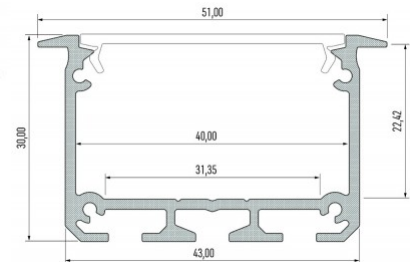

Brand [LUMINES](#)
 Height 13.0mm
 Width 27.2mm
 Length 2020.0mm
 Casing colour black
 Casing material aluminum

Recessed black aluminum profile.
 From the LED House selection, you
 can also find suitable end caps and
 covers.

Brand [LUMINES](#)
 Height 30.0mm
 Width 43.0mm
 Length 3000.0mm
 Casing colour black
 Casing material aluminum

Price without cover!

Aluminium profile LUMINES INSO 3m silvery

Product code 14653

Brand [LUMINES](#)
Height 30.0mm
Width 43.0mm
Length 3000.0mm
Casing colour silvery
Casing material aluminium

Price without cover!

Aluminium profile LUMINES IPA12 2m silvery

Product code 16894

Brand [LUMINES](#)
Height 20.4mm
Width 44.1mm
Length 2020.0mm
Casing colour silvery
Casing material aluminium

Price without diffuser!

Aluminium profile LUMINES IPA16 2m silvery

Product code 17271

Brand [LUMINES](#)
Height 20.4mm
Width 44.1mm
Length 2020.0mm
In package 1pc
Casing colour silvery
Casing material aluminium

Price without diffuser!