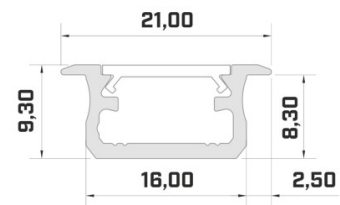

Brand [LUMINES](#)
Length 2020.0mm
Casing colour white

Aluminium profile LUMINES Type B 2m black

Product code 15174

Brand [LUMINES](#)
Height 9.3mm
Width 16.0mm
Length 2020.0mm
Casing colour black
Casing material aluminum

Price without diffuser!

Aluminium profile LUMINES Type B 2m inox

Product code 15053

Brand [LUMINES](#)
Height 9.3mm
Width 16.0mm
Casing colour inox
Casing material aluminum

Price without diffuser!

Aluminium profile LUMINES Type B 2m silvery

Product code 14513

Brand [LUMINES](#)
Height 9.3mm
Width 16.0mm
Length 2020.0mm
Casing colour silvery
Casing material aluminum

Price without diffuser!

Aluminium profile LUMINES Type B 2m white

Product code 15637

Brand [LUMINES](#)
Height 9.3mm
Width 16.0mm
Length 2020.0mm
Casing colour white
Casing material aluminum

Price without diffuser!

Aluminium profile LUMINES Type B 3m black

Product code 16241

Brand [LUMINES](#)
Height 9.3mm
Width 16.0mm
Length 3000.0mm
Casing colour black
Casing material aluminum