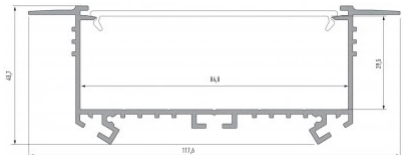

Aluminium profile LUMINES SORGA 3m silvery

Product code 15488

Brand [LUMINES](#)
Height 43.7mm
Width 117.6mm
Length 3020.0mm
Casing colour silvery
Casing material aluminium

Price without cover!