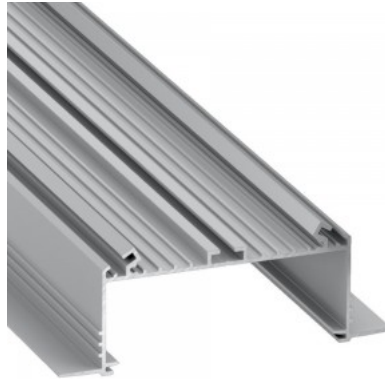

Aluminium profile LUMINES SORGA 3m silvery

Product code 15488

Brand [LUMINES](#)
Height 43.7mm
Width 117.6mm
Length 3020.0mm
Casing colour silvery
Casing material aluminium

Price without cover!