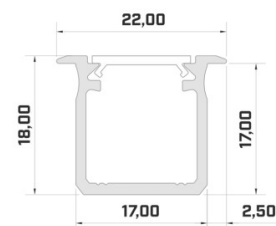

Brand [LUMINES](#)
Height 9.3mm
Width 16.0mm
Length 2020.0mm
Casing colour white
Casing material aluminium

Price without diffuser!

Aluminium profile LUMINES Type B 3m black

Product code 16241

Brand [LUMINES](#)
 Height 9.3mm
 Width 16.0mm
 Length 3000.0mm
 Casing colour black
 Casing material aluminium

Aluminium profile LUMINES Type B 3m white

Product code 17583

Brand [LUMINES](#)
 Height 9.3mm
 Width 16.0mm
 Length 3000.0mm
 Casing colour white
 Casing material aluminium

Price without diffuser!

Aluminium profile LUMINES Type G 2m black

Product code 14785

Brand [LUMINES](#)
 Height 18.0mm
 Width 22.0mm
 Length 2020.0mm
 Casing colour black
 Casing material aluminum

Price without cover!

Aluminium profile LUMINES Type G 2m silvery

Product code 14535

Brand [LUMINES](#)
 Height 18.0mm
 Width 22.0mm
 Length 2020.0mm
 Casing colour silvery
 Casing material aluminum

Price without cover!

Aluminium profile LUMINES Type G 2m white

Product code 14786

Brand [LUMINES](#)
Height 18.0mm
Width 22.0mm
Casing colour white
Casing material aluminum