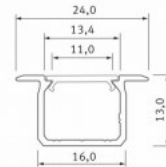

Aluminium profile LUMINES type U 2m silvery

Product code 17327

Brand [LUMINES](#)
Height 13.0mm
Width 16.0mm
Length 2020.0mm
Casing colour silvery
Casing material aluminum

Recessed silver aluminum profile.
From the LED House selection, you
can also find suitable end caps and
covers.