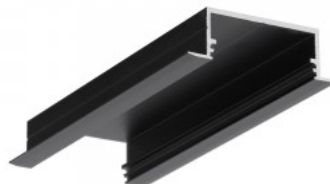

Aluminium profile TOPMET VARIO30-06 2m black

Product code 16394

Brand [TOPMET](#)
Height 14.0mm
Width 33.4mm
Length 2000.0mm
Casing colour black
Casing material aluminium