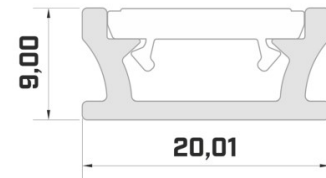

Aluminium profile LUMINES TERRA 2m silvery

Product code 14539

Brand [LUMINES](#)
Height 9.0mm
Width 20.0mm
Length 2020.0mm
Casing colour silvery
Casing material aluminum

Price without cover!

Aluminium profile LUMINES Tiano silver 2m gray

Product code 15056

Brand [LUMINES](#)
Length 2000.0mm
Casing colour gray