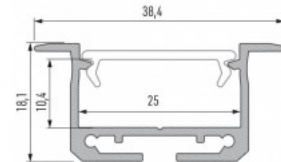

Brand [LUMINES](#)
 Height 13.0mm
 Width 27.2mm
 Length 2020.0mm
 Casing colour black
 Casing material aluminum

Recessed black aluminum profile.
 From the LED House selection, you
 can also find suitable end caps and
 covers.

Aluminium profile LUMINES GEMI 2m silvery

Product code 17330

Brand [LUMINES](#)
Height 13.0mm
Width 27.2mm
Length 2020.0mm
Casing colour silvery
Casing material aluminum

Recessed silver aluminum profile.
From the LED House selection, you
can also find suitable end caps and
covers.

Aluminium profile LUMINES GEMI 2m white

Product code 17328

Brand [LUMINES](#)
Height 13.0mm
Width 27.2mm
Length 2020.0mm
Casing colour white
Casing material aluminum

Recessed white aluminum profile.
From the LED House selection, you
can also find suitable end caps and
covers.

Aluminium profile LUMINES inSILEDA 2m silvery

Product code 16120

Brand [LUMINES](#)
 Height 18.1mm
 Width 38.4mm
 Length 2020.0mm
 Casing colour silvery
 Casing material aluminum
 Polishing matt

Price without cover!