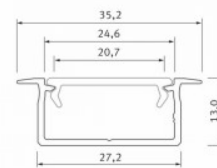

Product code 17183

Brand [LUMINES](#)
 Height 18.1mm
 Width 72.4mm
 Length 2020.0mm
 Casing colour white
 Casing material aluminium

Price without cover!

Aluminium profile LUMINES GEMI 2m black

Product code 17329

Brand [LUMINES](#)
 Height 13.0mm
 Width 27.2mm
 Length 2020.0mm
 Casing colour black
 Casing material aluminium

Recessed black aluminum profile.
 From the LED House selection, you
 can also find suitable end caps and
 covers.

Aluminium profile LUMINES GEMI 2m silvery

Product code 17330

Brand [LUMINES](#)
Height 13.0mm
Width 27.2mm
Length 2020.0mm
Casing colour silvery
Casing material aluminum

Recessed silver aluminum profile.
From the LED House selection, you
can also find suitable end caps and
covers.

Aluminium profile LUMINES GEMI 2m white

Product code 17328

Brand [LUMINES](#)
Height 13.0mm
Width 27.2mm
Length 2020.0mm
Casing colour white
Casing material aluminum

Recessed white aluminum profile.
From the LED House selection, you
can also find suitable end caps and
covers.