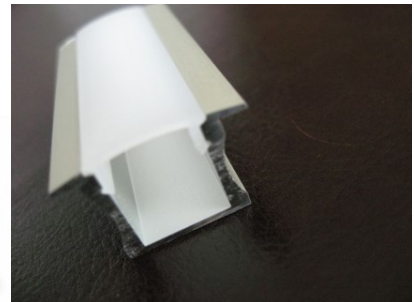

Aluminium profile ALU SlimLine Recessed 15mm 2m

Product code 13080

Lens angle 0
Length 2.0mm