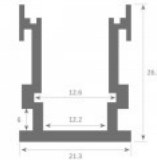

Aluminium profile LUZ NEGRA Dublin 2m silvery

Product code 13343

Brand [LUZ NEGRA](#)
 Height 11.0mm
 Width 26.7mm
 Length 2000.0mm
 Casing colour silvery
 Casing material aluminum
 Polishing matt

Price without cover!

Aluminium profile LUZ NEGRA Dublin XL 3m silvery IP65

Product code 16044

Brand [LUZ NEGRA](#)
Protection class IP65
Height 26.1mm
Width 21.3mm
Length 3000.0mm
Casing colour silvery
Casing material aluminum
Polishing matt

Price without cover!

Scale 1:2

Scale 1:1

Aluminium profile LUZ NEGRA Frankfurt 2m silvery

Product code 13340

Brand [LUZ NEGRA](#)
Height 7.5mm
Width 21.0mm
Length 2000.0mm
Casing colour silvery
Casing material aluminum
Polishing matt