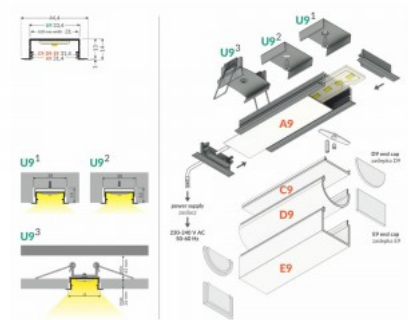

Aluminium profile TOPMET VARIO30-06 2m black

Product code 16394

Brand [TOPMET](#)
Height 14.0mm
Width 33.4mm
Length 2000.0mm
Casing colour black
Casing material aluminium