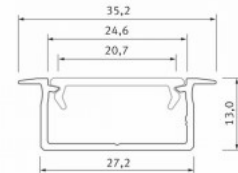

Product code 17183

Brand [LUMINES](#)
 Height 18.1mm
 Width 72.4mm
 Length 2020.0mm
 Casing colour white
 Casing material aluminium

Price without cover!

Aluminium profile LUMINES GEMI 2m black

Product code 17329

Brand [LUMINES](#)
 Height 13.0mm
 Width 27.2mm
 Length 2020.0mm
 Casing colour black
 Casing material aluminium

Recessed black aluminum profile.
 From the LED House selection, you
 can also find suitable end caps and
 covers.

Aluminium profile LUMINES GEMI 2m silvery

Product code 17330

Brand [LUMINES](#)
Height 13.0mm
Width 27.2mm
Length 2020.0mm
Casing colour silvery
Casing material aluminum

Recessed silver aluminum profile.
From the LED House selection, you
can also find suitable end caps and
covers.