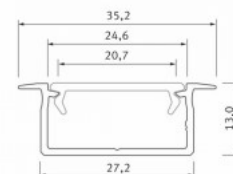

Product code 17183

Brand [LUMINES](#)
 Height 18.1mm
 Width 72.4mm
 Length 2020.0mm
 Casing colour white
 Casing material aluminum

Price without cover!

Aluminium profile LUMINES GEMI 2m black

Product code 17329

Brand [LUMINES](#)
 Height 13.0mm
 Width 27.2mm
 Length 2020.0mm
 Casing colour black
 Casing material aluminum

Recessed black aluminum profile.
 From the LED House selection, you
 can also find suitable end caps and
 covers.

Aluminium profile LUMINES GEMI 2m silvery

Product code 17330

Brand [LUMINES](#)
Height 13.0mm
Width 27.2mm
Length 2020.0mm
Casing colour silvery
Casing material aluminum

Recessed silver aluminum profile.
From the LED House selection, you
can also find suitable end caps and
covers.