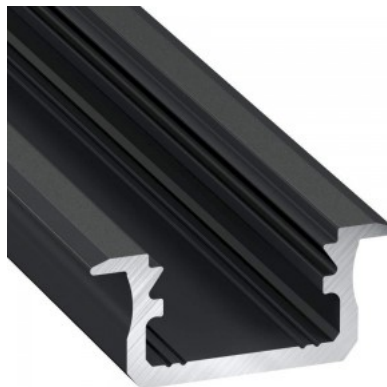

Price without diffuser!