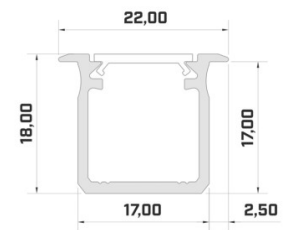

Product code 14785

Brand [LUMINES](#)
 Height 18.0mm
 Width 22.0mm
 Length 2020.0mm
 Casing colour black
 Casing material aluminum

Price without cover!

Aluminium profile LUMINES Type G 2m silvery

Product code 14535

Brand [LUMINES](#)
 Height 18.0mm
 Width 22.0mm
 Length 2020.0mm
 Casing colour silvery
 Casing material aluminum

Price without cover!

Aluminium profile LUMINES Type G 2m white

Product code 14786

Brand [LUMINES](#)
 Height 18.0mm
 Width 22.0mm
 Casing colour white
 Casing material aluminum

Price without cover!

Aluminium profile LUMINES Type G 3m black

Product code 14811

Brand [LUMINES](#)
 Height 18.0mm
 Width 22.0mm
 Length 2020.0mm
 Casing colour black
 Casing material aluminum

Price without cover!

Aluminium profile LUMINES Type G 3m silvery

Product code 16363

Brand [LUMINES](#)
 Height 18.0mm
 Width 22.0mm
 Length 3000.0mm
 Casing colour silvery
 Casing material aluminum

Price without cover!

Aluminium profile LUMINES Type J 2m silvery