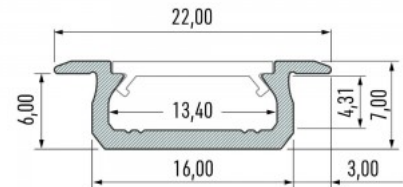

Aluminium profile LUMINES Type Z 3m white

Product code 16985

Brand [LUMINES](#)
Height 7.0mm
Width 16.0mm
Length 3000.0mm
Casing colour white
Casing material aluminum
Polishing matt