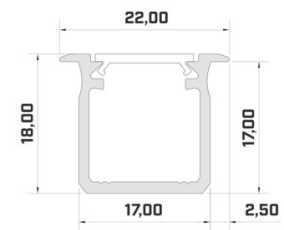

Product code 14785

Brand [LUMINES](#)
 Height 18.0mm
 Width 22.0mm
 Length 2020.0mm
 Casing colour black
 Casing material aluminum

Price without cover!

Aluminium profile LUMINES Type G 2m silvery

Product code 14535

Brand [LUMINES](#)
 Height 18.0mm
 Width 22.0mm
 Length 2020.0mm
 Casing colour silvery
 Casing material aluminum

Price without cover!

Aluminium profile LUMINES Type G 2m white

Product code 14786

Brand [LUMINES](#)
Height 18.0mm
Width 22.0mm
Casing colour white
Casing material aluminum

Price without cover!

Aluminium profile LUMINES Type G 3m black

Product code 14811

Brand [LUMINES](#)
Height 18.0mm
Width 22.0mm
Length 2020.0mm
Casing colour black
Casing material aluminum

Price without cover!

Aluminium profile LUMINES Type G 3m silvery

Product code 16363

Brand [LUMINES](#)
 Height 18.0mm
 Width 22.0mm
 Length 3000.0mm
 Casing colour silvery
 Casing material aluminum

Price without cover!

Aluminium profile LUMINES Type J 2m silvery