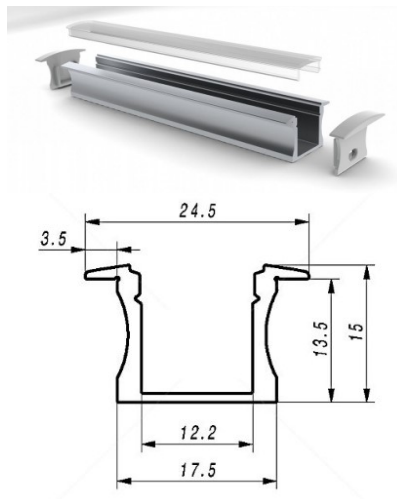

Aluminium profile ALU PowerLine RPL 35mm 2m

Product code 14509

Height 35.0mm
Width 35.0mm
Length 2000.0mm

Aluminium profile ALU SlimLine Recessed 15mm 2m

Product code 13080

Lens angle 0
Length 2.0mm

Aluminium profile LUMINES Flaro 2m white

Brand [LUMINES](#)
 Height 13.0mm
 Width 27.2mm
 Length 2020.0mm
 Casing colour black
 Casing material aluminium

Recessed black aluminum profile.
 From the LED House selection, you
 can also find suitable end caps and
 covers.