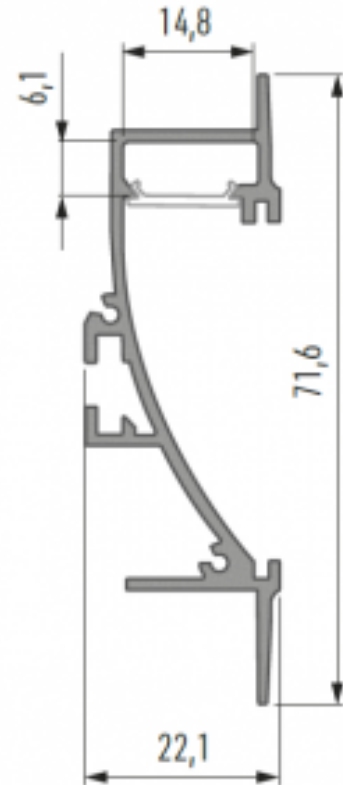

Brand [LUMINES](#)
Length 2020.0mm
Casing colour white

Aluminium profile LUMINES Type B 2m black

Product code 15174

Brand [LUMINES](#)
Height 9.3mm
Width 16.0mm
Length 2020.0mm
Casing colour black
Casing material aluminum