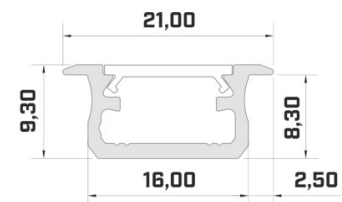

Brand [LUMINES](#)
Length 2020.0mm
Casing colour white

Aluminium profile LUMINES Type B 2m black

Product code 15174

Brand [LUMINES](#)
Height 9.3mm
Width 16.0mm
Length 2020.0mm
Casing colour black
Casing material aluminum

Price without diffuser!

Aluminium profile LUMINES Type B 2m inox

Product code 15053

Brand [LUMINES](#)
Height 9.3mm
Width 16.0mm
Casing colour inox
Casing material aluminium

Price without diffuser!

Aluminium profile LUMINES Type B 2m silvery

Product code 14513

Brand [LUMINES](#)
Height 9.3mm
Width 16.0mm
Length 2020.0mm
Casing colour silvery
Casing material aluminium

Price without diffuser!

Aluminium profile LUMINES Type B 2m white

Product code 15637

Brand [LUMINES](#)
Height 9.3mm
Width 16.0mm
Length 2020.0mm
Casing colour white
Casing material aluminium

Price without diffuser!

Aluminium profile LUMINES Type B 3m black

Product code 16241

Brand [LUMINES](#)
 Height 9.3mm
 Width 16.0mm
 Length 3000.0mm
 Casing colour black
 Casing material aluminium