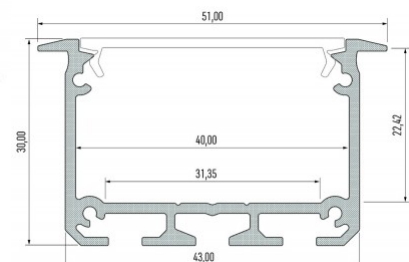

Aluminium profile LUMINES INSO 2m silvery

Product code 14560

Brand [LUMINES](#)
Height 30.0mm
Width 43.0mm
Casing colour silvery
Casing material aluminum