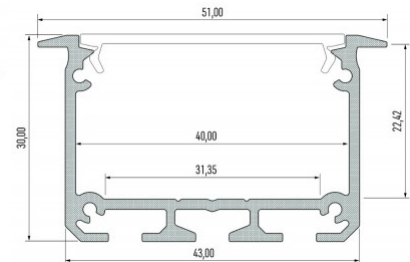

Aluminium profile LUMINES INSO 2m silvery

Product code 14560

Brand [LUMINES](#)
Height 30.0mm
Width 43.0mm
Casing colour silvery
Casing material aluminum

Price without cover!

Aluminium profile LUMINES INSO 2m white

Product code 15471

Brand [LUMINES](#)
Height 30.0mm
Width 43.0mm
Length 2020.0mm
Casing colour white
Casing material aluminum

Price without cover!