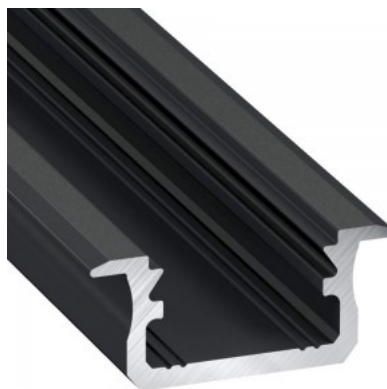

Price without diffuser!

Aluminium profile LUMINES Type B 2m inox

Product code 15053

Brand [LUMINES](#)
Height 9.3mm
Width 16.0mm
Casing colour inox
Casing material aluminum

Price without diffuser!

Aluminium profile LUMINES Type B 2m silvery