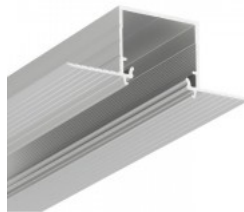

Aluminium profile TOPMET LINEA-IN20 silvery

Product code 17194

Brand [TOPMET](#)
Height 20.6mm
Width 23.2mm
Length 3000.0mm
Casing colour silvery
Casing material aluminium