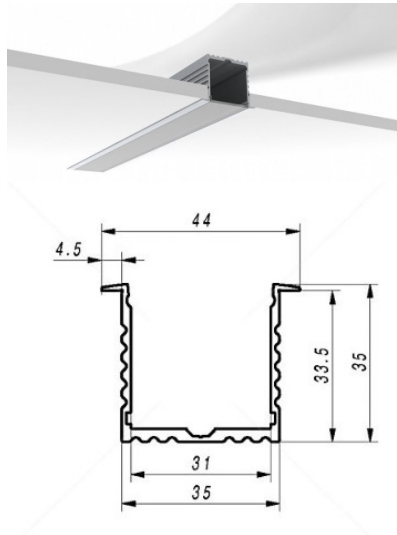

Aluminium profile ALU PowerLine RPL 35mm 2m

Product code 14509

Height 35.0mm
Width 35.0mm
Length 2000.0mm

Aluminium profile ALU SlimLine Recessed 15mm 2m

Product code 13080

Lens angle 0
Length 2.0mm

Aluminium profile LUMINES Flaro 2m white

Product code 17183

Brand [LUMINES](#)
 Height 18.1mm
 Width 72.4mm
 Length 2020.0mm
 Casing colour white
 Casing material aluminium

Price without cover!

Aluminium profile LUMINES GEMI 2m black

Product code 17329

Brand [LUMINES](#)
 Height 13.0mm
 Width 27.2mm
 Length 2020.0mm
 Casing colour black
 Casing material aluminium

Recessed black aluminum profile.
 From the LED House selection, you
 can also find suitable end caps and
 covers.

Aluminium profile LUMINES GEMI 2m silvery

Product code 17330

Brand [LUMINES](#)
Height 13.0mm
Width 27.2mm
Length 2020.0mm
Casing colour silvery
Casing material aluminum

Recessed silver aluminum profile.
From the LED House selection, you
can also find suitable end caps and
covers.