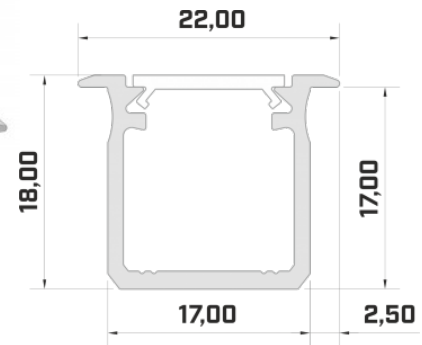

Brand [LUMINES](#)
 Height 13.0mm
 Width 27.2mm
 Length 2020.0mm
 Casing colour black
 Casing material aluminium

Recessed black aluminum profile.
 From the LED House selection, you
 can also find suitable end caps and
 covers.

Product code 14785

Brand [LUMINES](#)
 Height 18.0mm
 Width 22.0mm
 Length 2020.0mm
 Casing colour black
 Casing material aluminum

Price without cover!

Aluminium profile LUMINES Type G 2m silvery

Product code 14535

Brand [LUMINES](#)
 Height 18.0mm
 Width 22.0mm
 Length 2020.0mm
 Casing colour silvery
 Casing material aluminum

Price without cover!

Aluminium profile LUMINES Type G 2m white

Product code 14786

Brand [LUMINES](#)
 Height 18.0mm
 Width 22.0mm
 Casing colour white
 Casing material aluminum

Price without cover!

Aluminium profile LUMINES Type G 3m black

Product code 14811

Brand [LUMINES](#)
 Height 18.0mm
 Width 22.0mm
 Length 2020.0mm
 Casing colour black
 Casing material aluminum

Price without cover!