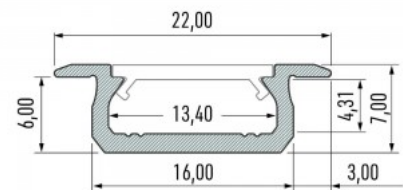

Aluminium profile LUMINES Type Z 3m white

Product code 16985

Brand [LUMINES](#)
Height 7.0mm
Width 16.0mm
Length 3000.0mm
Casing colour white
Casing material aluminum
Polishing matt

Price without cover!