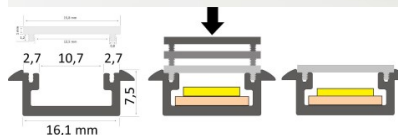

Aluminium profile LUZ NEGRA Frankfurt 2m silvery

Product code 13340

Brand [LUZ NEGRA](#)
Height 7.5mm
Width 21.0mm
Length 2000.0mm
Casing colour silvery
Casing material aluminum
Polishing matt

Price without cover!

Aluminium profile LUZ NEGRA Montana 2m silvery

Product code 14679

Brand [LUZ NEGRA](#)
Height 14.0mm
Length 2000.0mm
Casing colour silvery
Casing material aluminum
Polishing matt

Price without cover!