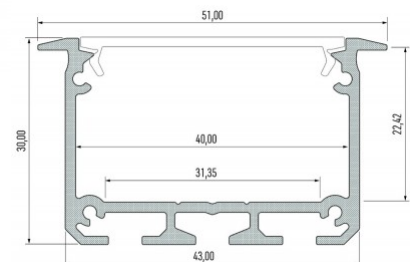

Brand [LUMINES](#)
 Height 13.0mm
 Width 27.2mm
 Length 2020.0mm
 Casing colour black
 Casing material aluminium

Recessed black aluminum profile.
 From the LED House selection, you
 can also find suitable end caps and
 covers.

Aluminium profile LUMINES inSILEDA 2m silvery

Product code 16120

Brand [LUMINES](#)
 Height 18.1mm
 Width 38.4mm
 Length 2020.0mm
 Casing colour silvery
 Casing material aluminum
 Polishing matt

Price without cover!

Aluminium profile LUMINES INSO 2m silvery

Product code 14560

Brand [LUMINES](#)
Height 30.0mm
Width 43.0mm
Casing colour silvery
Casing material aluminum

Price without cover!

Aluminium profile LUMINES INSO 2m white

Product code 15471

Brand [LUMINES](#)
Height 30.0mm
Width 43.0mm
Length 2020.0mm
Casing colour white
Casing material aluminum

Price without cover!

Aluminium profile LUMINES INSO 3m black

Product code 16452