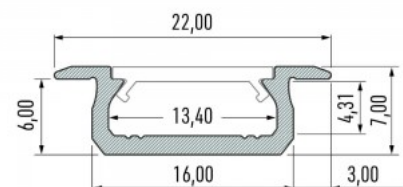

Price without cover!

Aluminium profile LUMINES Type Z 2m inox

Product code 15513

Brand [LUMINES](#)
Height 7.0mm
Width 16.0mm
Length 2020.0mm
Casing colour inox
Casing material aluminum
Polishing matt

Price without cover!

Aluminium profile LUMINES Type Z 2m silvery

Product code 14672

Brand [LUMINES](#)
Height 7.0mm
Width 16.0mm
Length 2020.0mm
Casing colour silvery
Casing material aluminum
Polishing matt

Price without cover!