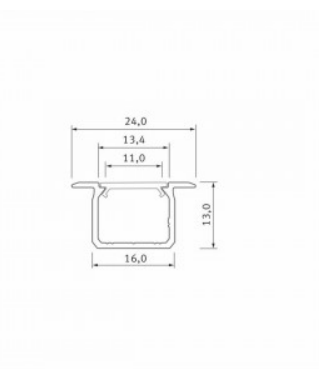

Aluminium profile LUMINES type U 2m black

Product code 17326

Brand [LUMINES](#)
Height 13.0mm
Width 16.0mm
Length 2020.0mm
Casing colour black
Casing material aluminum

Recessed black aluminum profile.
RFrom the LED House selection, you
can also find suitable end caps and
covers.