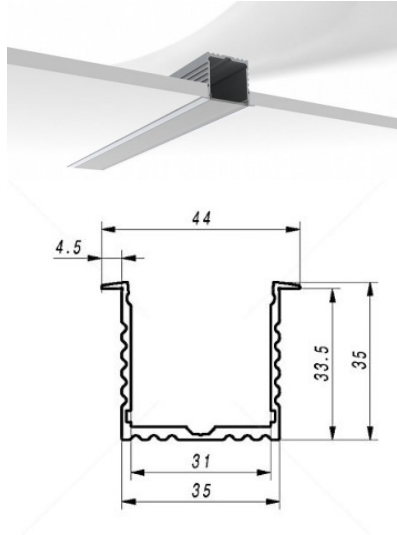

Aluminium profile ALU PowerLine RPL 35mm 2m

Product code 14509

Height 35.0mm
Width 35.0mm
Length 2000.0mm

Aluminium profile ALU SlimLine Recessed 15mm 2m

Product code 13080

Lens angle 0
Length 2.0mm

Aluminium profile LUMINES Flaro 2m white

Product code 17183

Brand [LUMINES](#)
 Height 18.1mm
 Width 72.4mm
 Length 2020.0mm
 Casing colour white
 Casing material aluminum

Price without cover!

Aluminium profile LUMINES GEMI 2m black

Product code 17329

Brand [LUMINES](#)
 Height 13.0mm
 Width 27.2mm
 Length 2020.0mm
 Casing colour black
 Casing material aluminum

Recessed black aluminum profile.
 From the LED House selection, you
 can also find suitable end caps and
 covers.

Aluminium profile LUMINES GEMI 2m silvery

Product code 17330

Brand [LUMINES](#)
Height 13.0mm
Width 27.2mm
Length 2020.0mm
Casing colour silvery
Casing material aluminum

Recessed silver aluminum profile.
From the LED House selection, you
can also find suitable end caps and
covers.