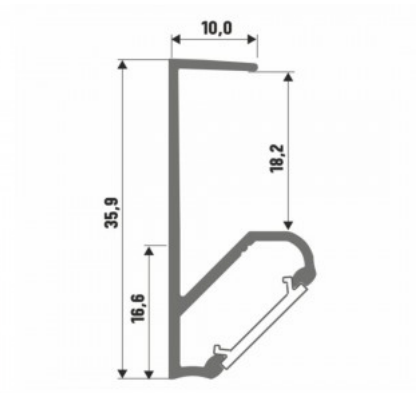

Brand [LUMINES](#)
 Height 18.0mm
 Width 22.0mm
 Length 2020.0mm
 Casing colour silvery
 Casing material aluminum

Price without cover!

Aluminium profile LUMINES Type G 2m white

Product code 14786

Brand [LUMINES](#)
Height 18.0mm
Width 22.0mm
Casing colour white
Casing material aluminum

Aluminium profile LUMINES Type G 3m silvery

Product code 16363

Brand [LUMINES](#)
 Height 18.0mm
 Width 22.0mm
 Length 3000.0mm
 Casing colour silvery
 Casing material aluminum

Price without cover!

Aluminium profile LUMINES Type J 2m silvery

Product code 16813

Brand [LUMINES](#)
 Height 18.0mm
 Width 17.0mm
 Length 2020.0mm
 Casing colour silvery
 Casing material aluminum

Price without diffuser!

Aluminium profile LUMINES Type Q18 2m

Product code 17349

Brand [LUMINES](#)
Height 35.9mm
Width 10.0mm
Length 2000.0mm
Casing material aluminum

Price without diffuser!

Aluminium profile LUMINES type U 2m black

Product code 17326

Brand [LUMINES](#)
Height 13.0mm
Width 16.0mm
Length 2020.0mm
Casing colour black
Casing material aluminum