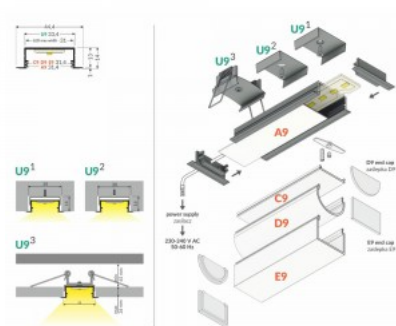

Brand [TOPMET](#)
Height 14.7mm
Width 50.4mm
Length 3000.0mm
Casing colour silvery
Casing material aluminum

Aluminium profile TOPMET VARIO30-06 2m black

Product code 16394

Brand [TOPMET](#)
Height 14.0mm
Width 33.4mm
Length 2000.0mm
Casing colour black
Casing material aluminum