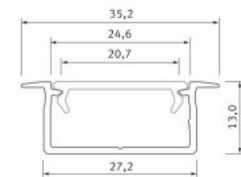

Product code 17183

Brand [LUMINES](#)
 Height 18.1mm
 Width 72.4mm
 Length 2020.0mm
 Casing colour white
 Casing material aluminium

Price without cover!

Aluminium profile LUMINES GEMI 2m black

Product code 17329

Brand [LUMINES](#)
 Height 13.0mm
 Width 27.2mm
 Length 2020.0mm
 Casing colour black
 Casing material aluminium

Recessed black aluminum profile.
 From the LED House selection, you
 can also find suitable end caps and
 covers.