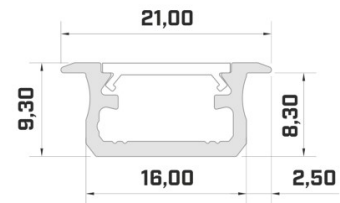

Brand [LUMINES](#)
 Height 13.0mm
 Width 27.2mm
 Length 2020.0mm
 Casing colour black
 Casing material aluminium

Recessed black aluminum profile.
 From the LED House selection, you
 can also find suitable end caps and
 covers.

Product code 14513

Brand [LUMINES](#)
Height 9.3mm
Width 16.0mm
Length 2020.0mm
Casing colour silvery
Casing material aluminum

Price without diffuser!

Aluminium profile LUMINES Type B 2m white

Product code 15637

Brand [LUMINES](#)
Height 9.3mm
Width 16.0mm
Length 2020.0mm
Casing colour white
Casing material aluminum

Price without diffuser!

Aluminium profile LUMINES Type B 3m black

Product code 16241

Brand [LUMINES](#)
Height 9.3mm
Width 16.0mm
Length 3000.0mm
Casing colour black
Casing material aluminum

Price without diffuser!

Aluminium profile LUMINES Type B 3m silvery

Product code 16346

Brand [LUMINES](#)
Height 9.3mm
Width 16.0mm
Length 3000.0mm
Casing colour silvery
Casing material aluminum

Price without diffuser!