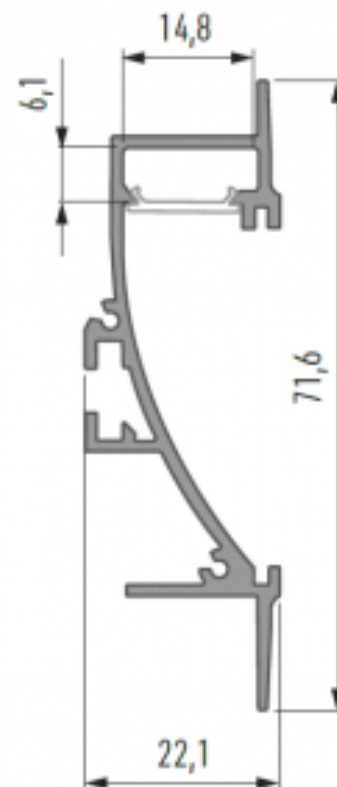

Aluminium profile LUMINES TERRA 2m silvery

Product code 14539

Brand [LUMINES](#)
Height 9.0mm
Width 20.0mm
Length 2020.0mm
Casing colour silvery
Casing material aluminum

Price without cover!

Aluminium profile LUMINES Tiano silver 2m gray

Product code 15056

Brand [LUMINES](#)
Length 2000.0mm
Casing colour gray