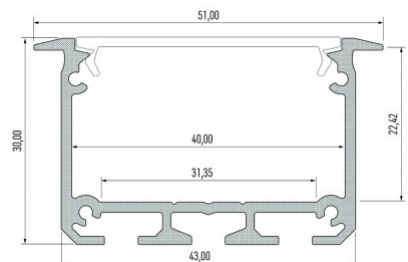

Product code 15471

Brand [LUMINES](#)
Height 30.0mm
Width 43.0mm
Length 2020.0mm
Casing colour white
Casing material aluminum

Price without cover!

Aluminium profile LUMINES INSO 3m black

Product code 16452

Brand [LUMINES](#)
 Height 30.0mm
 Width 43.0mm
 Length 3000.0mm
 Casing colour black
 Casing material aluminum

Price without cover!

Aluminium profile LUMINES INSO 3m silvery

Product code 14653

Brand [LUMINES](#)
 Height 30.0mm
 Width 43.0mm
 Length 3000.0mm
 Casing colour silvery
 Casing material aluminum

Price without cover!

Aluminium profile LUMINES IPA12 2m silvery

Product code 16894

Brand [LUMINES](#)
 Height 20.4mm
 Width 44.1mm
 Length 2020.0mm
 Casing colour silvery
 Casing material aluminium

Price without diffuser!

Aluminium profile LUMINES IPA16 2m silvery

Product code 17271

Brand [LUMINES](#)
 Height 20.4mm
 Width 44.1mm
 Length 2020.0mm
 In package 1pc
 Casing colour silvery
 Casing material aluminium

Price without diffuser!