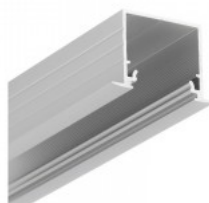

Aluminium profile TOPMET LINEA-IN20 2m silver

Product code 18417

Brand [TOPMET](#)
Height 20.4mm
Width 23.0mm
Length 2000.0mm
Casing colour silver
Casing material aluminium