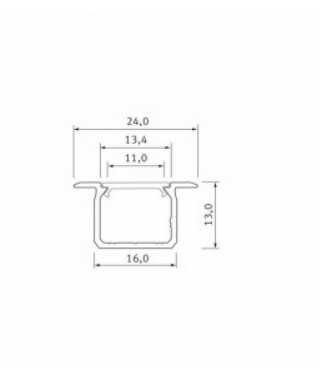

Product code 14786

Brand [LUMINES](#)
 Height 18.0mm
 Width 22.0mm
 Casing colour white
 Casing material aluminium

Price without cover!

Aluminium profile LUMINES Type G 3m black

Product code 14811

Brand [LUMINES](#)
 Height 18.0mm
 Width 22.0mm
 Length 2020.0mm
 Casing colour black
 Casing material aluminium

Price without cover!

Aluminium profile LUMINES Type G 3m silver

Product code 16363

Brand [LUMINES](#)
 Height 18.0mm
 Width 22.0mm
 Length 3000.0mm
 Casing colour silver
 Casing material aluminium

Price without cover!

Aluminium profile LUMINES Type J 2m silver

Product code 16813

Brand [LUMINES](#)
 Height 18.0mm
 Width 17.0mm
 Length 2020.0mm
 Casing colour silver
 Casing material aluminium

Price without diffuser!

Aluminium profile LUMINES Type Q18 2m

Product code 17349

Brand [LUMINES](#)
 Height 35.9mm
 Width 10.0mm
 Length 2000.0mm
 Casing material aluminium

Price without diffuser!

Aluminium profile LUMINES type U 2m black

Product code 17326

Brand [LUMINES](#)
 Height 13.0mm
 Width 16.0mm
 Length 2020.0mm
 Casing colour black
 Casing material aluminium