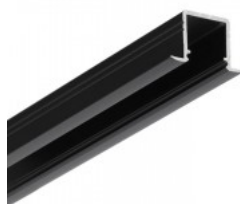

Aluminium profile TOPMET SMART-IN10 2m black

Product code 18430

Brand [TOPMET](#)
Height 12.0mm
Width 12.0mm
Length 2000.0mm
Casing colour black
Casing material aluminium