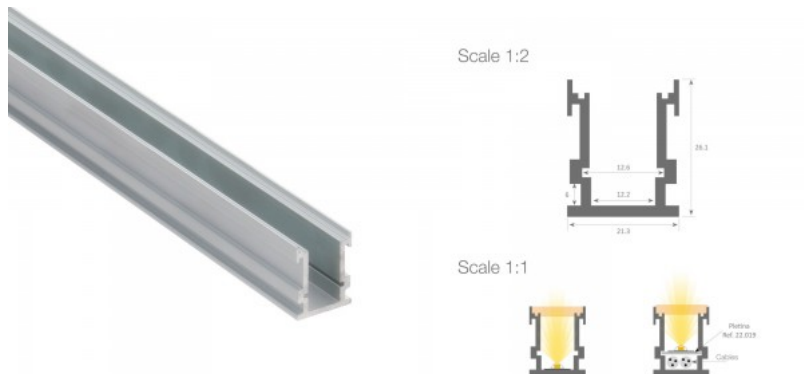

Aluminium profile LUZ NEGRA Dublin 2m silver

Product code 13343

Brand [LUZ NEGRA](#)
Height 11.0mm
Width 26.7mm
Length 2000.0mm
Casing colour silver
Casing material aluminium
Polishing matt

Price without cover!

Aluminium profile LUZ NEGRA Dublin XL 3m silver IP65

Product code 16044

Brand [LUZ NEGRA](#)
Protection class IP65
Height 26.1mm
Width 21.3mm
Length 3000.0mm
Casing colour silver
Casing material aluminium
Polishing matt

Price without cover!

Aluminium profile LUZ NEGRA Frankfurt 2m silver

Product code 13340

Brand [LUZ NEGRA](#)
Height 7.5mm
Width 21.0mm
Length 2000.0mm
Casing colour silver
Casing material aluminium
Polishing matt

Price without cover!