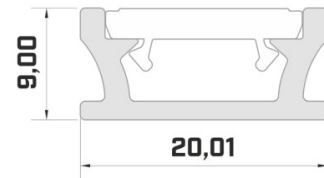

Aluminium profile LUMINES TERRA 2m silver

Product code 14539

Brand [LUMINES](#)
Height 9.0mm
Width 20.0mm
Length 2020.0mm
Casing colour silver
Casing material aluminium

Price without cover!

Aluminium profile LUMINES Tiano silver 2m gray

Product code 15056

Brand [LUMINES](#)
Length 2000.0mm
Casing colour gray