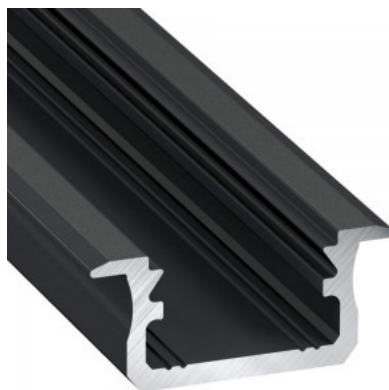

Aluminium profile LUMINES Type B 3m black

Product code 16241

Brand [LUMINES](#)
Height 9.3mm
Width 16.0mm
Length 3000.0mm
Casing colour black
Casing material aluminium

Price without diffuser!