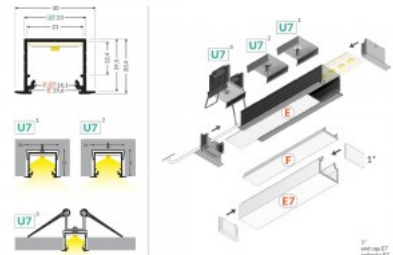

Aluminium profile TOPMET LINEA-IN20 2m black

Product code 18449

Brand [TOPMET](#)
Height 20.4mm
Width 23.0mm
Length 2000.0mm
Casing colour black
Casing material aluminium