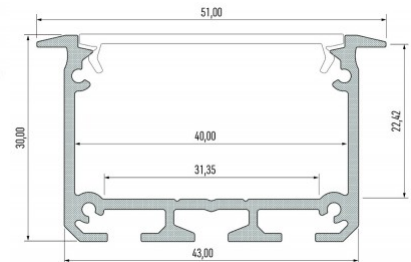

Aluminium profile LUMINES INSO 3m silver

Product code 14653

Brand [LUMINES](#)
Height 30.0mm
Width 43.0mm
Length 3000.0mm
Casing colour silver
Casing material aluminium

Price without cover!

Aluminium profile LUMINES INSO 3m white

Product code 22280

Brand [LUMINES](#)
Height 30.0mm
Width 43.0mm
Length 3000.0mm
Casing colour white
Casing material aluminium

Price without cover!