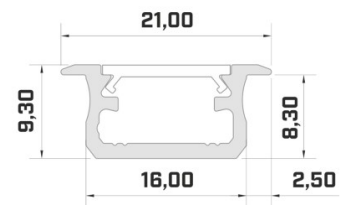

## Aluminium profile LUMINES GEMI 2m white

**Product code 17328**

Brand [LUMINES](#)  
Height 13.0mm  
Width 27.2mm  
Length 2020.0mm  
Casing colour white  
Casing material aluminium

Recessed white aluminum profile.  
From the LED House selection, you  
can also find suitable end caps and  
covers.

## Aluminium profile LUMINES GEMI 3m white

**Product code 18096**

Brand [LUMINES](#)  
Height 13.0mm  
Width 27.2mm  
Length 3000.0mm  
Casing colour white  
Casing material aluminium

Recessed white aluminum profile.  
From the LED House selection, you  
can also find suitable end caps and  
covers.

## Aluminium profile LUMINES Type B 2m gold

**Product code 19116**

Brand [LUMINES](#)  
 Height 9.3mm  
 Width 16.0mm  
 Length 2020.0mm  
 Casing colour gold  
 Casing material aluminium

Price without diffuser!

## Aluminium profile LUMINES Type B 2m inox

**Product code 15053**

Brand [LUMINES](#)  
 Height 9.3mm  
 Width 16.0mm  
 Casing colour inox  
 Casing material aluminium

Price without diffuser!