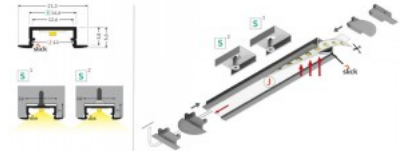

Aluminium profile TOPMET Begtin12 1m non-anodized gray

Product code 18507

Brand [TOPMET](#)
Height 6.6mm
Width 14.4mm
Length 1000.0mm
Casing colour gray
Casing material aluminium