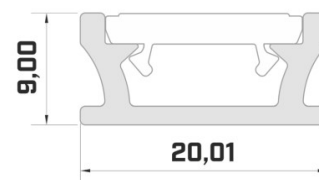

## Aluminium profile LUMINES Fasso 2m silver

**Product code 22818**

Brand [LUMINES](#)  
Height 25.3mm  
Width 29.6mm  
Length 2020.0mm  
Casing colour silver  
Casing material aluminium

## Aluminium profile LUMINES Flaro 2m white

**Product code 17183**

Brand [LUMINES](#)  
Height 18.1mm  
Width 72.4mm  
Length 2020.0mm  
Casing colour white  
Casing material aluminium

Price without cover!

## Aluminium profile LUMINES TERRA 2m gold

Product code 19122

Brand [LUMINES](#)  
Height 9.0mm  
Width 20.0mm  
Length 2020.0mm  
Casing colour gold  
Casing material aluminium

Price without cover!