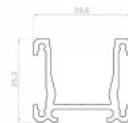

Product code 20985

Brand [LUMINES](#)
Length 2020.0mm
Casing colour silver
Casing material aluminium

Price without diffuser!

Aluminium profile LUMINES Fasso 2m silver

Product code 22818

Brand [LUMINES](#)
Height 25.3mm
Width 29.6mm
Length 2020.0mm
Casing colour silver
Casing material aluminium

Aluminium profile LUMINES Flaro 2m white

Product code 17183

Brand [LUMINES](#)
Height 18.1mm
Width 72.4mm
Length 2020.0mm
Casing colour white
Casing material aluminium

Price without cover!

Aluminium profile LUMINES Gaudi 2m black

Product code 17880

Brand [LUMINES](#)
 Height 14.6mm
 Width 15.6mm
 Length 2020.0mm
 Casing colour black
 Casing material aluminium

Recessed black aluminum profile. From the LED House selection, you can also find suitable end caps and covers.