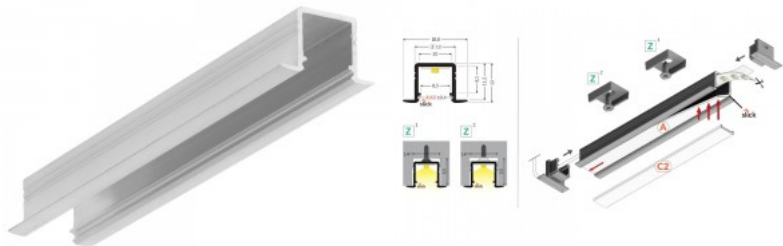

Aluminium profile TOPMET SMART-IN10 2m non-anodized silver

Product code 18505

Brand [TOPMET](#)
Height 12.0mm
Width 12.0mm
Length 2000.0mm
Casing colour silver
Casing material aluminium