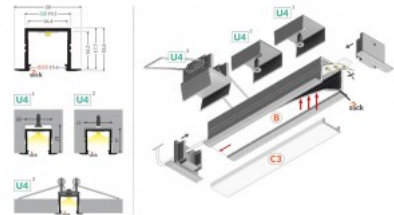

Aluminium profile TOPMET SMART-IN16 3m gray

Product code 18494

Brand [TOPMET](#)
Length 3000.0mm
Casing colour gray
Casing material aluminium