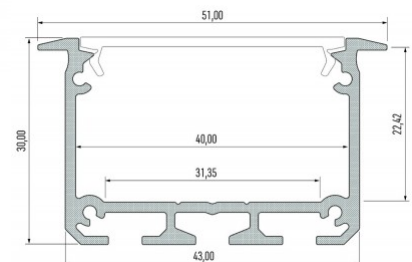

Product code 17880

Brand [LUMINES](#)
 Height 14.6mm
 Width 15.6mm
 Length 2020.0mm
 Casing colour black
 Casing material aluminium

Recessed black aluminum profile. From the LED House selection, you can also find suitable end caps and covers.

Brand [LUMINES](#)
 Height 30.0mm
 Width 43.0mm
 Length 3000.0mm
 Casing colour black
 Casing material aluminium

Price without cover!

Aluminium profile LUMINES INSO 3m silver

Product code 14653

Brand [LUMINES](#)
 Height 30.0mm
 Width 43.0mm
 Length 3000.0mm
 Casing colour silver
 Casing material aluminium

Price without cover!

Aluminium profile LUMINES INSO 3m white

Product code 22280

Brand [LUMINES](#)
 Height 30.0mm
 Width 43.0mm
 Length 3000.0mm
 Casing colour white
 Casing material aluminium

Price without cover!

Aluminium profile LUMINES IPA12 2m silver

Product code 16894

Brand [LUMINES](#)
Height 20.4mm
Width 44.1mm
Length 2020.0mm
Casing colour silver
Casing material aluminium

Price without diffuser!

Aluminium profile LUMINES IPA16 2m silver