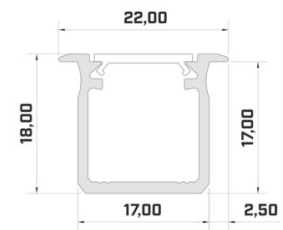

Product code 17880

Brand [LUMINES](#)
 Height 14.6mm
 Width 15.6mm
 Length 2020.0mm
 Casing colour black
 Casing material aluminium

Recessed black aluminum profile. From the LED House selection, you can also find suitable end caps and covers.

Brand [LUMINES](#)
 Height 9.3mm
 Width 16.0mm
 Length 3000.0mm
 Casing colour white
 Casing material aluminium

Price without diffuser!

Aluminium profile LUMINES Type G 2m black

Product code 14785

Brand [LUMINES](#)
 Height 18.0mm
 Width 22.0mm
 Length 2020.0mm
 Casing colour black
 Casing material aluminium

Price without cover!

Aluminium profile LUMINES Type G 2m gold

Product code 19119

Brand [LUMINES](#)
 Height 18.0mm
 Width 22.0mm
 Length 2020.0mm
 Casing colour gold
 Casing material aluminium

Price without cover!

Aluminium profile LUMINES Type G 2m silver

Product code 14535

Brand [LUMINES](#)
 Height 18.0mm
 Width 22.0mm
 Length 2020.0mm
 Casing colour silver
 Casing material aluminium

Price without cover!

Aluminium profile LUMINES Type G 2m white