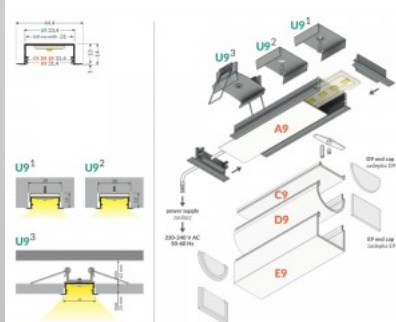

Aluminium profile TOPMET VARIO30-06 3m white

Product code 18531

Brand [TOPMET](#)
Length 3000.0mm
Casing colour white
Casing material aluminium