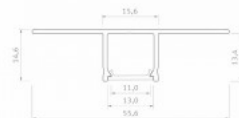

## Aluminium profile LUMINES Fasso 2m silver

**Product code 22818**

Brand [LUMINES](#)  
Height 25.3mm  
Width 29.6mm  
Length 2020.0mm  
Casing colour silver  
Casing material aluminium