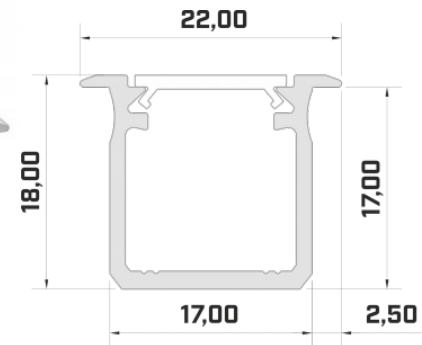

Aluminium profile LUMINES GEMI 2m silver

Product code 17330

Brand [LUMINES](#)
 Height 13.0mm
 Width 27.2mm
 Length 2020.0mm
 Casing colour silver
 Casing material aluminium

Recessed silver aluminum profile.
 From the LED House selection, you
 can also find suitable end caps and
 covers.

Aluminium profile LUMINES GEMI 2m white

Product code 17328

Brand [LUMINES](#)
 Height 13.0mm
 Width 27.2mm
 Length 2020.0mm
 Casing colour white
 Casing material aluminium

Recessed white aluminum profile.
 From the LED House selection, you
 can also find suitable end caps and
 covers.

Aluminium profile LUMINES Type G 2m silver

Product code 14535

Brand [LUMINES](#)
 Height 18.0mm
 Width 22.0mm
 Length 2020.0mm
 Casing colour silver
 Casing material aluminium

Price without cover!

Aluminium profile LUMINES Type G 2m white

Product code 14786

Brand [LUMINES](#)
 Height 18.0mm
 Width 22.0mm
 Casing colour white
 Casing material aluminium

Price without cover!

Aluminium profile LUMINES Type G 3m black

Product code 14811

Brand [LUMINES](#)
 Height 18.0mm
 Width 22.0mm
 Length 2020.0mm
 Casing colour black
 Casing material aluminium