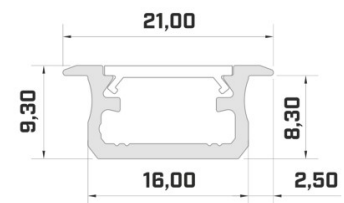

Price without diffuser!