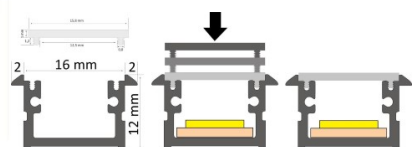

Aluminium profile LUZ NEGRA Berlin 2m silver

Product code 13339

Brand [LUZ NEGRA](#)
Height 12.0mm
Width 16.0mm
Length 2000.0mm
Casing colour silver
Casing material aluminium
Polishing matt

Price without cover!