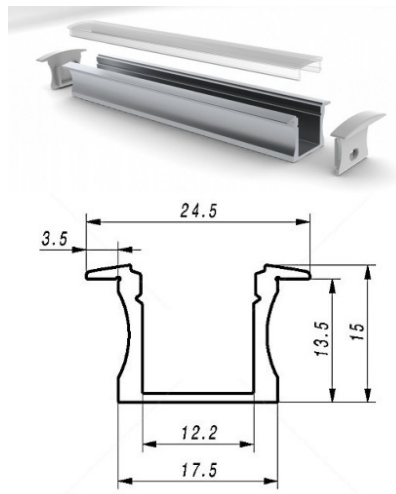

Aluminium profile ALU SlimLine Recessed 15mm 2m

Product code 13080

Lens angle 0
Length 2.0mm