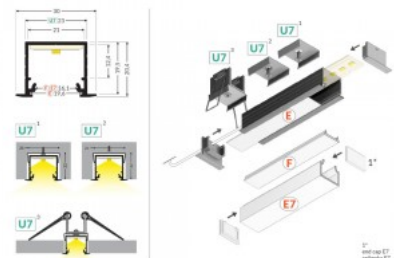

Aluminium profile TOPMET LINEA-IN20 2m black

Product code 18449

Brand [TOPMET](#)
Height 20.4mm
Width 23.0mm
Length 2000.0mm
Casing colour black
Casing material aluminium