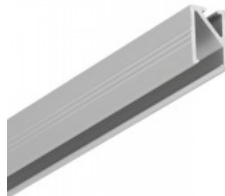

Aluminium profile TOPMET Hi8 2m gray

Product code 18471

Brand [TOPMET](#)
Length 2000.0mm
Casing colour gray
Casing material aluminium