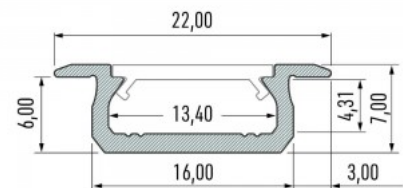

Price without cover!

Aluminium profile LUMINES Type Z 2m inox

Product code 15513

Brand [LUMINES](#)
 Height 7.0mm
 Width 16.0mm
 Length 2020.0mm
 Casing colour inox
 Casing material aluminium
 Polishing matt

Price without cover!

Aluminium profile LUMINES Type Z 2m silver

Product code 14672

Brand [LUMINES](#)
 Height 7.0mm
 Width 16.0mm
 Length 2020.0mm
 Casing colour silver
 Casing material aluminium
 Polishing matt