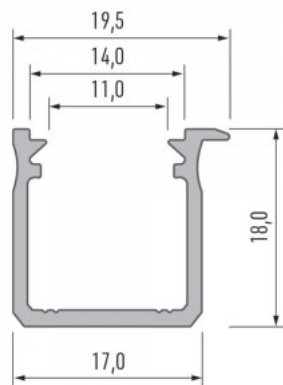

Product code 14786

Brand [LUMINES](#)
 Height 18.0mm
 Width 22.0mm
 Casing colour white
 Casing material aluminium

Price without cover!

Aluminium profile LUMINES Type G 3m black

Product code 14811

Brand [LUMINES](#)
 Height 18.0mm
 Width 22.0mm
 Length 2020.0mm
 Casing colour black
 Casing material aluminium

Price without cover!

Aluminium profile LUMINES Type G 3m silver

Product code 16363

Brand [LUMINES](#)
 Height 18.0mm
 Width 22.0mm
 Length 3000.0mm
 Casing colour silver
 Casing material aluminium

Price without cover!

Aluminium profile LUMINES Type J 2m silver

Product code 16813

Brand [LUMINES](#)
 Height 18.0mm
 Width 17.0mm
 Length 2020.0mm
 Casing colour silver
 Casing material aluminium

Price without diffuser!

Aluminium profile LUMINES Type Q18 2m

Product code 17349

Brand [LUMINES](#)
 Height 35.9mm
 Width 10.0mm
 Length 2000.0mm
 Casing material aluminium

Price without diffuser!

Aluminium profile LUMINES type U 2m black

Product code 17326

Brand [LUMINES](#)
 Height 13.0mm
 Width 16.0mm
 Length 2020.0mm
 Casing colour black
 Casing material aluminium