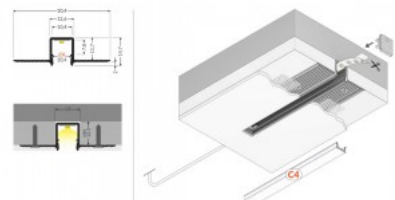

Aluminium profile TOPMET HIDE10 3m gray

Product code 17226

Brand [TOPMET](#)
Height 14.7mm
Width 50.4mm
Length 3000.0mm
Casing colour gray
Casing material aluminium