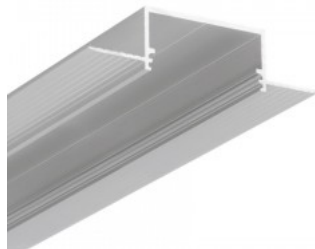

Aluminium profile TOPMET VARIO30-04 2m gray

Product code 18443

Brand [TOPMET](#)
Height 15.9mm
Width 33.4mm
Length 2000.0mm
Casing colour gray
Casing material aluminium