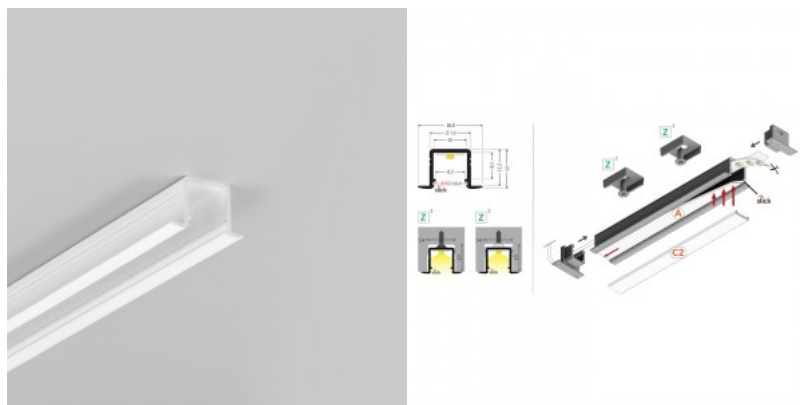

Aluminium profile TOPMET SMART-IN10 2m white

Product code 18431

Brand [TOPMET](#)
Height 12.0mm
Width 12.0mm
Length 2000.0mm
Casing colour white
Casing material aluminium