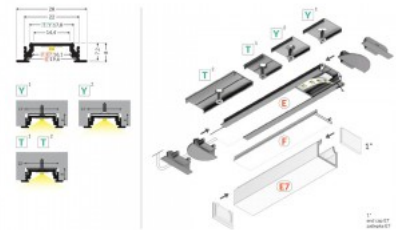

Aluminium profile TOPMET Groove14 2m black

Product code 18442

Brand [TOPMET](#)
Height 8.0mm
Width 22.0mm
Length 2000.0mm
Casing colour black
Casing material aluminium