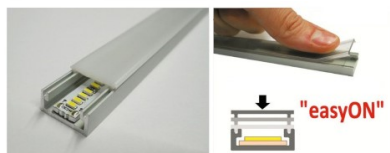

Aluminium profile LUZ NEGRA Berlin 2m silver

Product code 13339

Brand [LUZ NEGRA](#)
Height 12.0mm
Width 16.0mm
Length 2000.0mm
Casing colour silver
Casing material aluminium
Polishing matt

Price without cover!