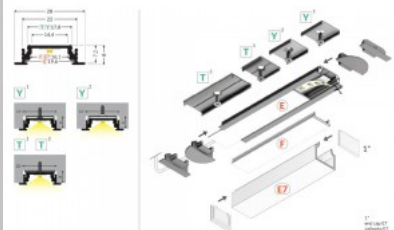

Product code 18442

Brand [TOPMET](#)
Height 8.0mm
Width 22.0mm
Length 2000.0mm
Casing colour black
Casing material aluminium

Aluminium profile TOPMET Groove14 2m white

Product code 18441

Brand [TOPMET](#)
Height 8.0mm
Width 22.0mm
Length 2000.0mm
Casing colour white
Casing material aluminium