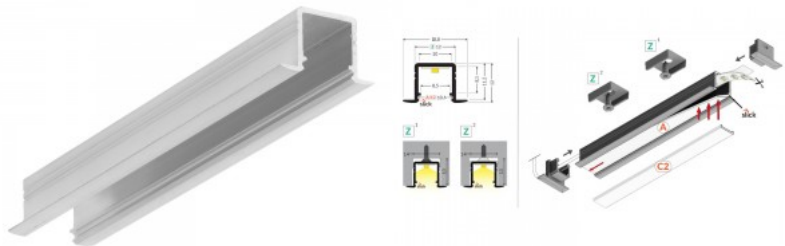

Aluminium profile TOPMET SMART-IN10 2m non-anodized silver

Product code 18505

Brand [TOPMET](#)
Height 12.0mm
Width 12.0mm
Length 2000.0mm
Casing colour silver
Casing material aluminium