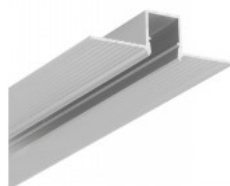

Aluminium profile TOPMET HIDE10 3m gray

Product code 17226

Brand [TOPMET](#)
Height 14.7mm
Width 50.4mm
Length 3000.0mm
Casing colour gray
Casing material aluminium