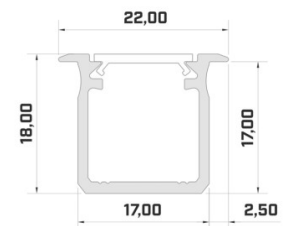

Product code 17880

Brand [LUMINES](#)
 Height 14.6mm
 Width 15.6mm
 Length 2020.0mm
 Casing colour black
 Casing material aluminium

Recessed black aluminum profile. From the LED House selection, you can also find suitable end caps and covers.

Brand [LUMINES](#)
 Height 9.3mm
 Width 16.0mm
 Length 3000.0mm
 Casing colour white
 Casing material aluminium

Price without diffuser!

Aluminium profile LUMINES Type G 2m black

Product code 14785

Brand [LUMINES](#)
 Height 18.0mm
 Width 22.0mm
 Length 2020.0mm
 Casing colour black
 Casing material aluminium

Price without cover!

Aluminium profile LUMINES Type G 2m gold

Product code 19119

Brand [LUMINES](#)
 Height 18.0mm
 Width 22.0mm
 Length 2020.0mm
 Casing colour gold
 Casing material aluminium

Price without cover!

Aluminium profile LUMINES Type G 2m silver

Product code 14535

Brand [LUMINES](#)
 Height 18.0mm
 Width 22.0mm
 Length 2020.0mm
 Casing colour silver
 Casing material aluminium

Price without cover!

Aluminium profile LUMINES Type G 2m white