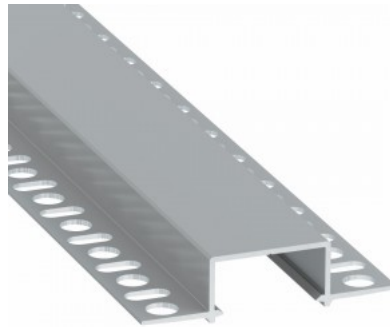

Aluminium profile LUMINES Hiro 2m silver

Product code 19148

Brand [LUMINES](#)
Height 14.6mm
Width 57.4mm
Length 2000.0mm
Casing colour silver
Casing material aluminium
Polishing matt