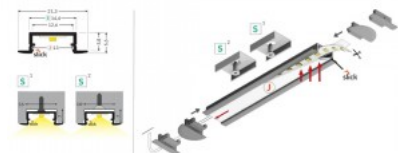

Aluminium profile TOPMET Begtin12 1m gray

Product code 18527

Brand [TOPMET](#)
Height 6.6mm
Width 14.4mm
Length 1000.0mm
Casing colour gray
Casing material aluminium