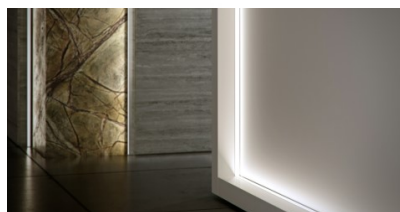

Aluminium profile LUMINES Type G 2m gold

Product code 19119

Brand [LUMINES](#)
Height 18.0mm
Width 22.0mm
Length 2020.0mm
Casing colour gold
Casing material aluminium

Price without cover!

Aluminium profile LUMINES Type G 2m silver

Product code 14535

Brand [LUMINES](#)
Height 18.0mm
Width 22.0mm
Length 2020.0mm
Casing colour silver
Casing material aluminium

Price without cover!