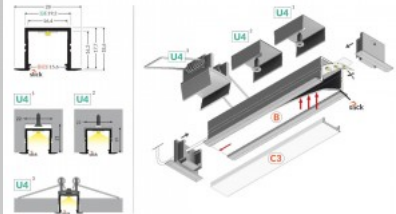

Product code 19181

Brand [TOPMET](#)
 Height 12.0mm
 Width 12.0mm
 Length 4000.0mm
 Casing colour black
 Casing material aluminium

Aluminium profile TOPMET SMART-IN16 2m white

Product code 18517

Brand [TOPMET](#)
Length 2000.0mm
Casing colour white
Casing material aluminium