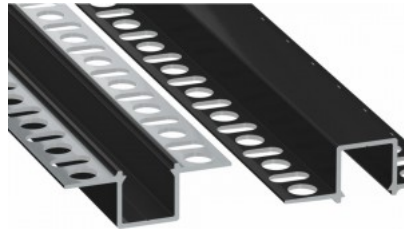

Product code 17880

Brand [LUMINES](#)
 Height 14.6mm
 Width 15.6mm
 Length 2020.0mm
 Casing colour black
 Casing material aluminium

Recessed black aluminum profile. From the LED House selection, you can also find suitable end caps and covers.