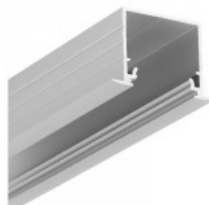

Product code 17226

Brand [TOPMET](#)
Height 14.7mm
Width 50.4mm
Length 3000.0mm
Casing colour gray
Casing material aluminium

Aluminium profile TOPMET LINEA-IN20 1m silver

Product code 18504

Brand [TOPMET](#)
 Height 20.4mm
 Width 23.0mm
 Length 1000.0mm
 Casing colour silver
 Casing material aluminium