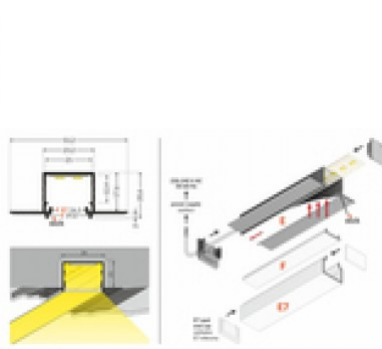

Aluminium profile TOPMET LINEA-IN20 EE7F 2m

Product code 20077

Brand [TOPMET](#)
Length 2000.0mm
In package 10pcs
Casing material aluminium