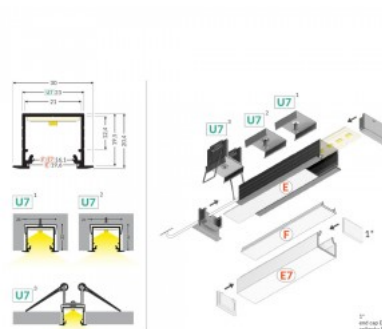

Product code 18417

Brand [TOPMET](#)
 Height 20.4mm
 Width 23.0mm
 Length 2000.0mm
 Casing colour silver
 Casing material aluminium

Aluminium profile TOPMET LINEA-IN20 2m white

Product code 18522

Brand [TOPMET](#)
 Height 20.4mm
 Width 23.0mm
 Length 2000.0mm
 Casing colour white
 Casing material aluminium