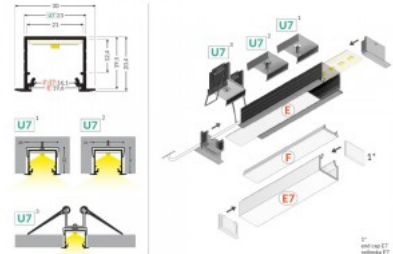

Aluminium profile TOPMET LINEA-IN20 1m silver

Product code 18504

Brand [TOPMET](#)
Height 20.4mm
Width 23.0mm
Length 1000.0mm
Casing colour silver
Casing material aluminium