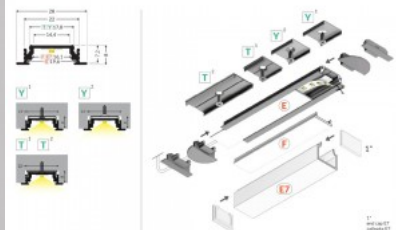

Aluminium profile TOPMET Groove14 2m white

Product code 18441

Brand [TOPMET](#)
Height 8.0mm
Width 22.0mm
Length 2000.0mm
Casing colour white
Casing material aluminium