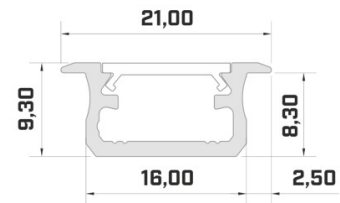

## Aluminium profile LUMINES inSILEDA 2m black

**Product code 23186**

Brand [LUMINES](#)  
 Height 18.1mm  
 Width 38.4mm  
 Length 2020.0mm  
 Casing colour black  
 Casing material aluminium  
 Polishing matt

## Aluminium profile LUMINES inSILEDA 2m silver

**Product code 16120**

Brand [LUMINES](#)  
Height 18.1mm  
Width 38.4mm  
Length 2020.0mm  
Casing colour silver  
Casing material aluminium  
Polishing matt

## Aluminium profile LUMINES Type B 3m silver

**Product code 16346**

Brand [LUMINES](#)  
Height 9.3mm  
Width 16.0mm  
Length 3000.0mm  
Casing colour silver  
Casing material aluminium

Price without diffuser!

## Aluminium profile LUMINES Type B 3m white

**Product code 17583**

Brand [LUMINES](#)  
 Height 9.3mm  
 Width 16.0mm  
 Length 3000.0mm  
 Casing colour white  
 Casing material aluminium

Price without diffuser!