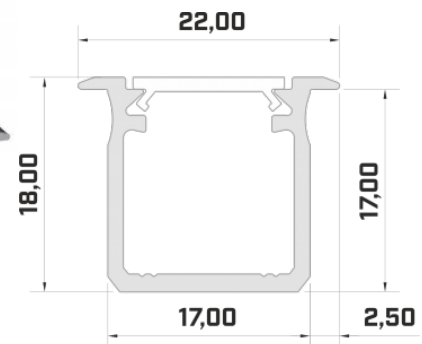

Aluminium profile LUMINES Type B 3m white

Product code 17583

Brand [LUMINES](#)
Height 9.3mm
Width 16.0mm
Length 3000.0mm
Casing colour white
Casing material aluminium

Price without diffuser!

Aluminium profile LUMINES Type G 2m black

Product code 14785

Brand [LUMINES](#)
Height 18.0mm
Width 22.0mm
Length 2020.0mm
Casing colour black
Casing material aluminium

Price without cover!