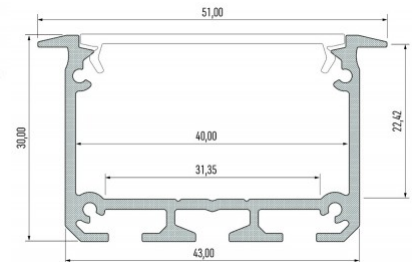

Aluminium profile LUMINES INSO 3m silver

Product code 14653

Brand [LUMINES](#)
Height 30.0mm
Width 43.0mm
Length 3000.0mm
Casing colour silver
Casing material aluminium

Price without cover!

Aluminium profile LUMINES INSO 3m white

Product code 22280

Brand [LUMINES](#)
Height 30.0mm
Width 43.0mm
Length 3000.0mm
Casing colour white
Casing material aluminium

Price without cover!