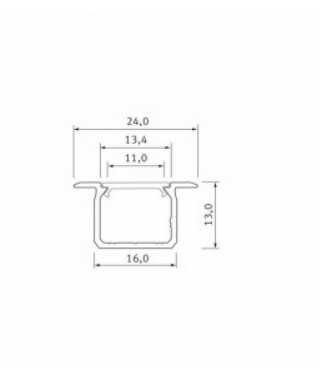

Product code 14786

Brand [LUMINES](#)
 Height 18.0mm
 Width 22.0mm
 Casing colour white
 Casing material aluminium

Price without cover!

Aluminium profile LUMINES Type G 3m black

Product code 14811

Brand [LUMINES](#)
 Height 18.0mm
 Width 22.0mm
 Length 2020.0mm
 Casing colour black
 Casing material aluminium

Price without cover!

Aluminium profile LUMINES Type G 3m silver

Product code 16363

Brand [LUMINES](#)
 Height 18.0mm
 Width 22.0mm
 Length 3000.0mm
 Casing colour silver
 Casing material aluminium

Price without cover!

Aluminium profile LUMINES Type J 2m silver

Product code 16813

Brand [LUMINES](#)
 Height 18.0mm
 Width 17.0mm
 Length 2020.0mm
 Casing colour silver
 Casing material aluminium

Price without diffuser!

Aluminium profile LUMINES Type Q18 2m

Product code 17349

Brand [LUMINES](#)
Height 35.9mm
Width 10.0mm
Length 2000.0mm
Casing material aluminium

Price without diffuser!

Aluminium profile LUMINES type U 2m black

Product code 17326

Brand [LUMINES](#)
Height 13.0mm
Width 16.0mm
Length 2020.0mm
Casing colour black
Casing material aluminium