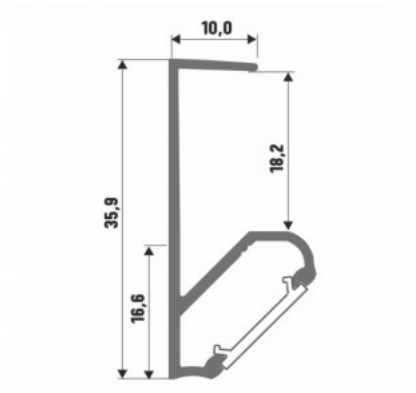

Product code 14786

Brand [LUMINES](#)
 Height 18.0mm
 Width 22.0mm
 Casing colour white
 Casing material aluminium

Price without cover!

Aluminium profile LUMINES Type G 3m black

Product code 14811

Brand [LUMINES](#)
 Height 18.0mm
 Width 22.0mm
 Length 2020.0mm
 Casing colour black
 Casing material aluminium

Price without cover!

Aluminium profile LUMINES Type G 3m silver

Product code 16363

Brand [LUMINES](#)
 Height 18.0mm
 Width 22.0mm
 Length 3000.0mm
 Casing colour silver
 Casing material aluminium

Price without cover!

Aluminium profile LUMINES Type J 2m silver

Product code 16813

Brand [LUMINES](#)
 Height 18.0mm
 Width 17.0mm
 Length 2020.0mm
 Casing colour silver
 Casing material aluminium

Price without diffuser!

Aluminium profile LUMINES Type Q18 2m

Product code 17349

Brand [LUMINES](#)
Height 35.9mm
Width 10.0mm
Length 2000.0mm
Casing material aluminium

Price without diffuser!

Aluminium profile LUMINES type U 2m black

Product code 17326

Brand [LUMINES](#)
Height 13.0mm
Width 16.0mm
Length 2020.0mm
Casing colour black
Casing material aluminium