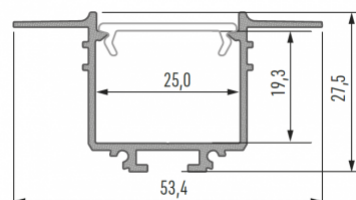

Aluminium profile LUMINES Subli white 2m

Product code 15055

Brand [LUMINES](#)
Length 2000.0mm