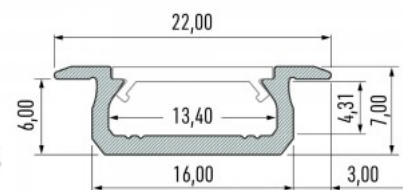

Aluminium profile LUMINES Type Z 2m black

Product code 15048

Brand [LUMINES](#)
Height 7.0mm
Width 16.0mm
Length 2020.0mm
Casing colour black
Casing material aluminium
Polishing matt