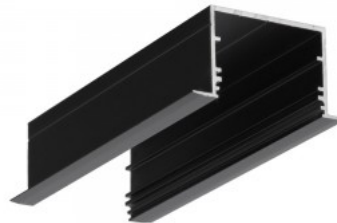

Aluminium profile TOPMET VARIO30-07 2m black

Product code 16336

Brand [TOPMET](#)
Height 24.0mm
Width 33.4mm
Length 2000.0mm
Casing colour black
Casing material aluminium