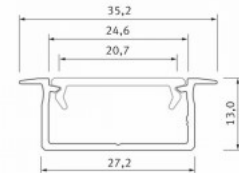

Product code 17880

Brand [LUMINES](#)
 Height 14.6mm
 Width 15.6mm
 Length 2020.0mm
 Casing colour black
 Casing material aluminium

Recessed black aluminum profile. From the LED House selection, you can also find suitable end caps and covers.

Aluminium profile LUMINES GEMI 2m silver

Product code 17330

Brand [LUMINES](#)
 Height 13.0mm
 Width 27.2mm
 Length 2020.0mm
 Casing colour silver
 Casing material aluminium

Recessed silver aluminum profile.
 From the LED House selection, you
 can also find suitable end caps and
 covers.

Aluminium profile LUMINES GEMI 2m white

Product code 17328

Brand [LUMINES](#)
 Height 13.0mm
 Width 27.2mm
 Length 2020.0mm
 Casing colour white
 Casing material aluminium

Recessed white aluminum profile.
 From the LED House selection, you
 can also find suitable end caps and
 covers.

Aluminium profile LUMINES GEMI 3m white

Product code 18096

Brand [LUMINES](#)
Height 13.0mm
Width 27.2mm
Length 3000.0mm
Casing colour white
Casing material aluminium

Recessed white aluminum profile.
From the LED House selection, you
can also find suitable end caps and
covers.