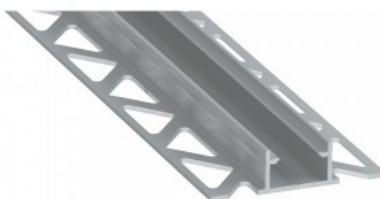

Aluminium profile LUMINES NIPO 2m silver

Product code 20953

Brand [LUMINES](#)
Length 2020.0mm
Casing colour silver
Casing material aluminium

Recessed black aluminum profile.
From the LED House selection, you
can also find suitable end caps and
covers.