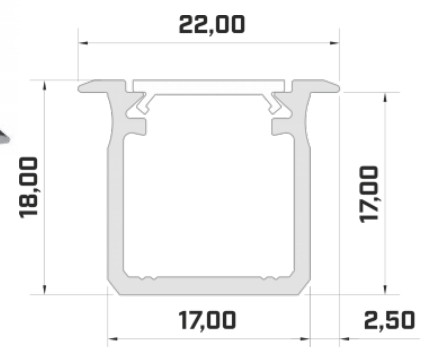

Aluminium profile LUMINES Type B 3m white

Product code 17583

Brand [LUMINES](#)
Height 9.3mm
Width 16.0mm
Length 3000.0mm
Casing colour white
Casing material aluminium

Price without diffuser!

Aluminium profile LUMINES Type G 2m black

Product code 14785

Brand [LUMINES](#)
Height 18.0mm
Width 22.0mm
Length 2020.0mm
Casing colour black
Casing material aluminium

Price without cover!