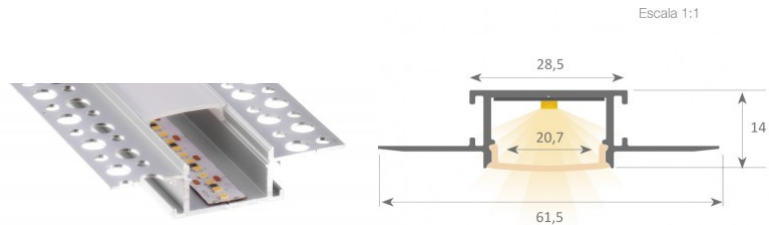

Aluminium profile LUZ NEGRA Montana 2m silver

Product code 14679

Brand [LUZ NEGRA](#)
Height 14.0mm
Length 2000.0mm
Casing colour silver
Casing material aluminium
Polishing matt