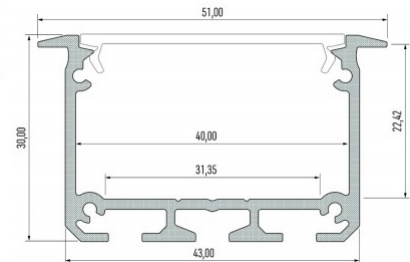

Aluminium profile LUMINES INSO 3m silver

Product code 14653

Brand [LUMINES](#)
Height 30.0mm
Width 43.0mm
Length 3000.0mm
Casing colour silver
Casing material aluminium

Price without cover!

Aluminium profile LUMINES INSO 3m white

Product code 22280

Brand [LUMINES](#)
Height 30.0mm
Width 43.0mm
Length 3000.0mm
Casing colour white
Casing material aluminium

Price without cover!