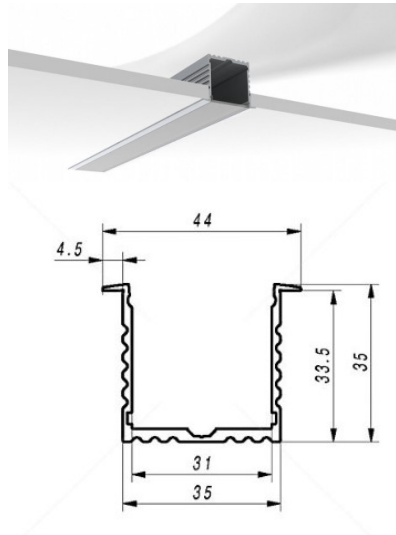

## Aluminium profile ALU PowerLine RPL 35mm 2m

**Product code 14509**

Height 35.0mm  
Width 35.0mm  
Length 2000.0mm