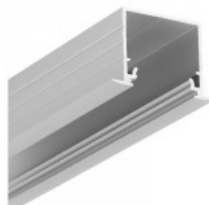

Product code 17226

Brand [TOPMET](#)
Height 14.7mm
Width 50.4mm
Length 3000.0mm
Casing colour gray
Casing material aluminium

Aluminium profile TOPMET LINEA-IN20 1m silver

Product code 18504

Brand [TOPMET](#)
Height 20.4mm
Width 23.0mm
Length 1000.0mm
Casing colour silver
Casing material aluminium