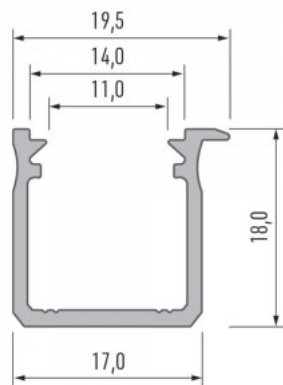

Product code 14786

Brand [LUMINES](#)
 Height 18.0mm
 Width 22.0mm
 Casing colour white
 Casing material aluminium

Price without cover!

Aluminium profile LUMINES Type G 3m black

Product code 14811

Brand [LUMINES](#)
 Height 18.0mm
 Width 22.0mm
 Length 2020.0mm
 Casing colour black
 Casing material aluminium

Price without cover!

Aluminium profile LUMINES Type G 3m silver

Product code 16363

Brand [LUMINES](#)
 Height 18.0mm
 Width 22.0mm
 Length 3000.0mm
 Casing colour silver
 Casing material aluminium

Price without cover!

Aluminium profile LUMINES Type J 2m silver

Product code 16813

Brand [LUMINES](#)
 Height 18.0mm
 Width 17.0mm
 Length 2020.0mm
 Casing colour silver
 Casing material aluminium

Price without diffuser!

Aluminium profile LUMINES Type Q18 2m

Product code 17349

Brand [LUMINES](#)
Height 35.9mm
Width 10.0mm
Length 2000.0mm
Casing material aluminium

Price without diffuser!

Aluminium profile LUMINES type U 2m black

Product code 17326

Brand [LUMINES](#)
Height 13.0mm
Width 16.0mm
Length 2020.0mm
Casing colour black
Casing material aluminium