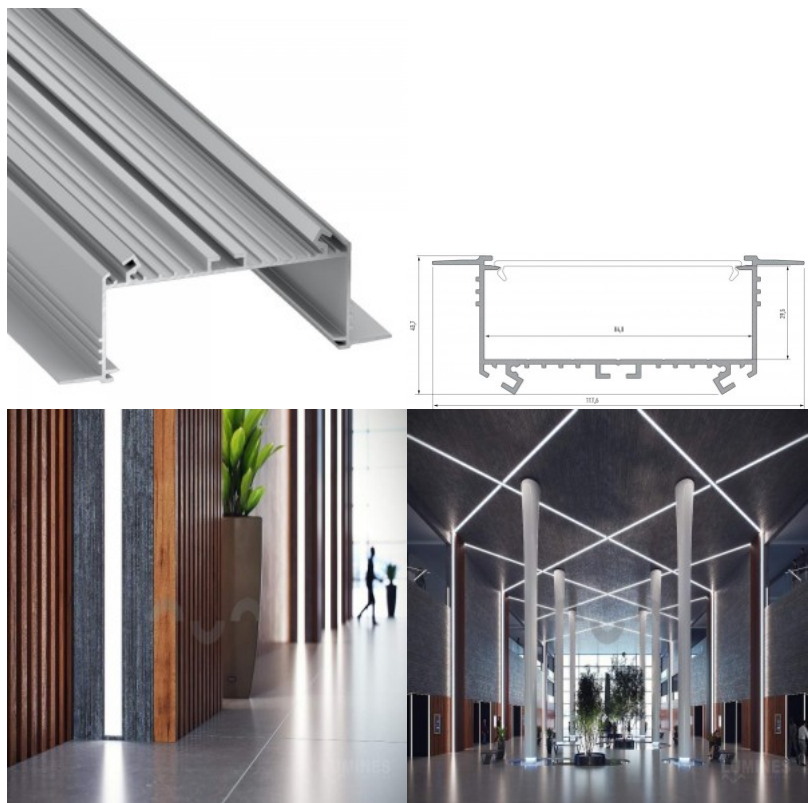

## Aluminium profile LUMINES NIPO 2m silver

**Product code 20953**

Brand [LUMINES](#)  
Height 11.7mm  
Width 48.6mm  
Length 2020.0mm  
Casing colour silver  
Casing material aluminium

Recessed black aluminum profile.  
From the LED House selection, you  
can also find suitable end caps and  
covers.

## Aluminium profile LUMINES NIPO 3m silver

**Product code 20951**

Brand [LUMINES](#)  
Length 3000.0mm  
Casing colour silver  
Casing material aluminium

Recessed black aluminum profile.  
From the LED House selection, you  
can also find suitable end caps and  
covers.

## Aluminium profile LUMINES SORGA 3m silver

**Product code 15488**

Brand [LUMINES](#)  
Height 43.7mm  
Width 117.6mm  
Length 3020.0mm  
Casing colour silver  
Casing material aluminium

Price without cover!