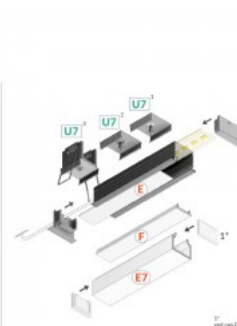

Product code 18417

Brand [TOPMET](#)
Height 20.4mm
Width 23.0mm
Length 2000.0mm
Casing colour silver
Casing material aluminium

Aluminium profile TOPMET LINEA-IN20 2m white

Product code 18522

Brand [TOPMET](#)
Height 20.4mm
Width 23.0mm
Length 2000.0mm
Casing colour white
Casing material aluminium