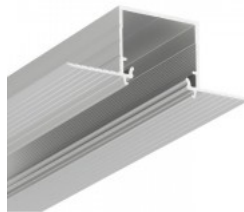

Brand [TOPMET](#)
 Height 20.6mm
 Width 23.2mm
 Length 2000.0mm
 Casing colour white
 Casing material aluminium

Aluminium profile TOPMET LINEA-IN20 TRIMLESS 3m silver

Product code 17194

Brand [TOPMET](#)
Height 20.6mm
Width 23.2mm
Length 3000.0mm
Casing colour silver
Casing material aluminium