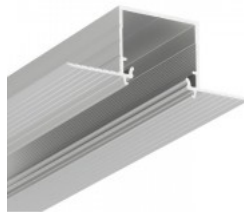

Aluminium profile TOPMET LINEA-IN20 TRIMLESS 3m silver

Product code 17194

Brand [TOPMET](#)
Height 20.6mm
Width 23.2mm
Length 3000.0mm
Casing colour silver
Casing material aluminium