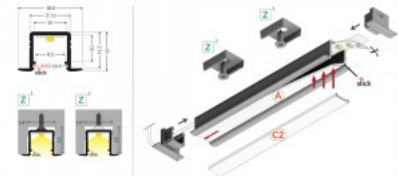

Aluminium profile TOPMET SMART-IN10 3m black

Product code 19180

Brand [TOPMET](#)
Height 12.0mm
Width 12.0mm
Length 3000.0mm
Casing colour black
Casing material aluminium
Work environment indoor use