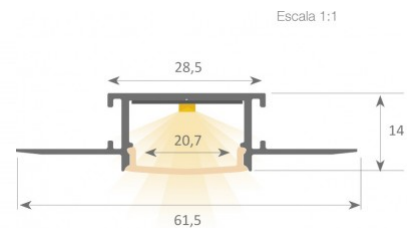

## Aluminium profile LUZ NEGRA Montana 2m silver

**Product code 14679**

Brand [LUZ NEGRA](#)  
Height 14.0mm  
Length 2000.0mm  
Casing colour silver  
Casing material aluminium  
Polishing matt

Price without cover!