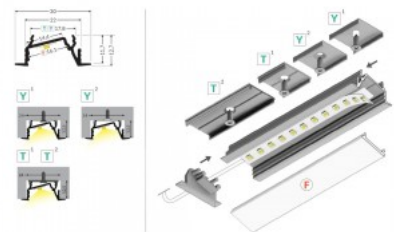

Aluminum profile is an excellent way to create an aesthetic and practical lighting solution for areas that would otherwise remain in shadow. Corner-mounted aluminum profile is ideal for accent lighting in the kitchen, in kitchen cabinets or above countertops, for illuminating shelves and drawers in wardrobes, for mood lighting in the living room instead of traditional moldings, for highlighting decorative items and books on shelves, for lighting stair treads in corridors, and many other different places. In the LED House assortment, you will also find a suitable LED strip, cover, and all other necessary accessories for the aluminum profile! Illuminate your world with LED House professionals - [check out our project portfolio here!](#)