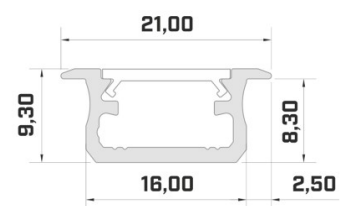

Aluminium profile LUMINES Type B 2m silver

Product code 14513

Brand [LUMINES](#)
Height 9.3mm
Width 16.0mm
Length 2020.0mm
Casing colour silver
Casing material aluminium

Price without diffuser!