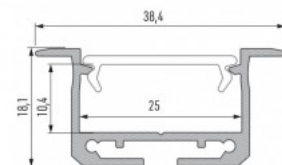

Aluminium profile LUMINES inSILEDA 2m black

Product code 23186

Brand [LUMINES](#)
Height 18.1mm
Width 38.4mm
Length 2020.0mm
Casing colour black
Casing material aluminium
Polishing matt