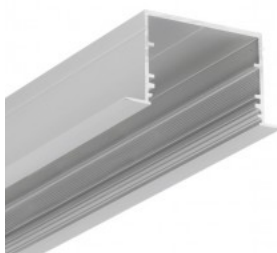

Aluminium profile TOPMET LINEA-IN20 EE7F 2m

Product code 20077

Brand [TOPMET](#)
Length 2000.0mm
In package 10pcs
Casing material aluminium