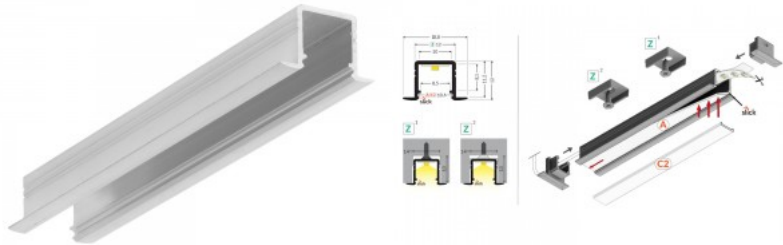

Aluminium profile TOPMET SMART-IN10 2m gray

Product code 16367

Brand [TOPMET](#)
Height 12.0mm
Width 12.0mm
Length 2000.0mm
Casing colour gray
Casing material aluminium