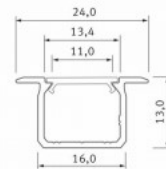

Aluminium profile LUMINES type U 2m silver

Product code 17327

Brand [LUMINES](#)
Height 13.0mm
Width 16.0mm
Length 2020.0mm
Casing colour silver
Casing material aluminium

Recessed silver aluminum profile.
From the LED House selection, you
can also find suitable end caps and
covers.