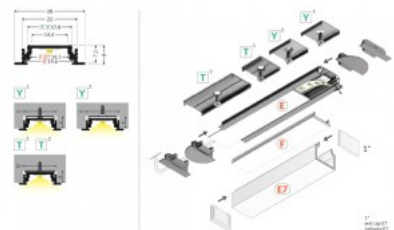

Aluminium profile TOPMET Groove14 3m

Product code 20852

Brand [TOPMET](#)
Height 8.0mm
Width 28.0mm
Length 3000.0mm