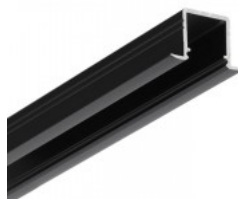

Aluminium profile TOPMET SMART-IN10 4m black

Product code 19181

Brand [TOPMET](#)
Height 12.0mm
Width 12.0mm
Length 4000.0mm
Casing colour black
Casing material aluminium