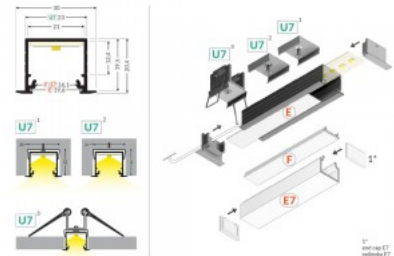

Product code 17226

Brand [TOPMET](#)
Height 14.7mm
Width 50.4mm
Length 3000.0mm
Casing colour gray
Casing material aluminium

Aluminium profile TOPMET LINEA-IN20 1m silver

Product code 18504

Brand [TOPMET](#)
 Height 20.4mm
 Width 23.0mm
 Length 1000.0mm
 Casing colour silver
 Casing material aluminium