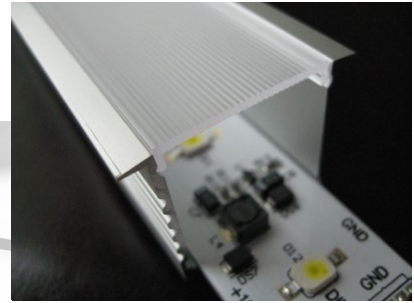

## Aluminium profile ALU PowerLine RPL 35mm 2m

**Product code 14509**

Height 35.0mm  
Width 35.0mm  
Length 2000.0mm