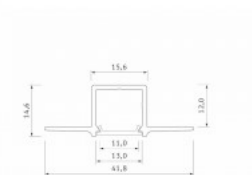

Aluminium profile LUMINES Gaudi 2m silver

Product code 19420

Brand [LUMINES](#)
Height 14.6mm
Width 15.6mm
Length 2020.0mm
Casing colour silver
Casing material aluminium

Recessed aluminum profile. From the LED House selection, you can also find suitable end caps and covers.