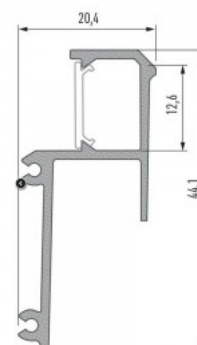

Aluminium profile LUMINES IPA16 2m silver

Product code 17271

Brand [LUMINES](#)
Height 20.4mm
Width 44.1mm
Length 2020.0mm
In package 1pc
Casing colour silver
Casing material aluminium

Price without diffuser!