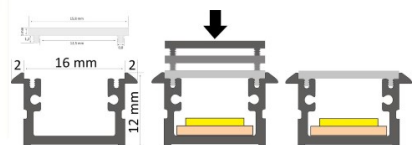

Aluminium profile LUZ NEGRA Berlin 2m silver

Product code 13339

Brand [LUZ NEGRA](#)
Height 12.0mm
Width 16.0mm
Length 2000.0mm
Casing colour silver
Casing material aluminium
Polishing matt

Price without cover!