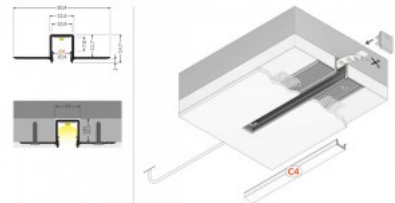

Aluminium profile TOPMET HIDE10 2m gray

Product code 20094

Brand [TOPMET](#)
Height 14.7mm
Width 50.4mm
Length 2000.0mm
Casing colour gray
Casing material aluminium