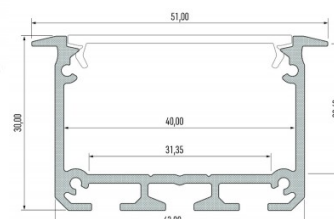

Aluminium profile LUMINES INSO 2m silver

Product code 14560

Brand [LUMINES](#)
Height 30.0mm
Width 43.0mm
Casing colour silver
Casing material aluminium