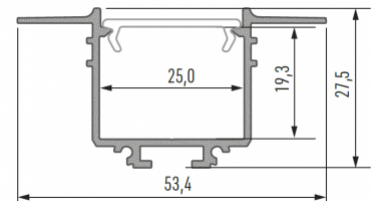

Aluminium profile LUMINES Subli white 2m

Product code 15055

Brand [LUMINES](#)
Length 2000.0mm