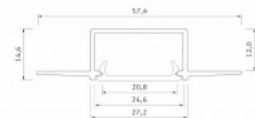

Aluminium profile LUMINES Hiro 2m silver

Product code 19148

Brand [LUMINES](#)
Height 14.6mm
Width 57.4mm
Length 2000.0mm
Casing colour silver
Casing material aluminium
Polishing matt