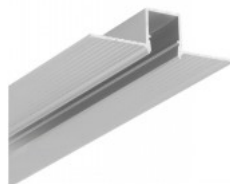

Aluminium profile TOPMET HIDE10 2m gray

Product code 20094

Brand [TOPMET](#)
Height 14.7mm
Width 50.4mm
Length 2000.0mm
Casing colour gray
Casing material aluminium