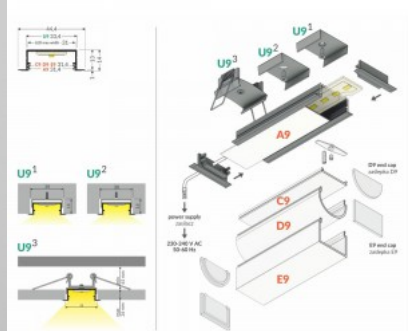

Aluminium profile TOPMET VARIO30-06 4m white

Product code 18490

Brand [TOPMET](#)
Length 4050.0mm
Casing colour white
Casing material aluminium