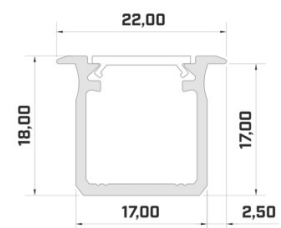

## Aluminium profile LUMINES inSILEDA 2m silver

**Product code 16120**

Brand [LUMINES](#)  
Height 18.1mm  
Width 38.4mm  
Length 2020.0mm  
Casing colour silver  
Casing material aluminium  
Polishing matt

## Aluminium profile LUMINES Type G 2m black

**Product code 14785**

Brand [LUMINES](#)  
 Height 18.0mm  
 Width 22.0mm  
 Length 2020.0mm  
 Casing colour black  
 Casing material aluminium

Price without cover!

## Aluminium profile LUMINES Type G 2m gold

**Product code 19119**

Brand [LUMINES](#)  
 Height 18.0mm  
 Width 22.0mm  
 Length 2020.0mm  
 Casing colour gold  
 Casing material aluminium

Price without cover!

## Aluminium profile LUMINES Type G 2m silver

**Product code 14535**

Brand [LUMINES](#)  
 Height 18.0mm  
 Width 22.0mm  
 Length 2020.0mm  
 Casing colour silver  
 Casing material aluminium

Price without cover!