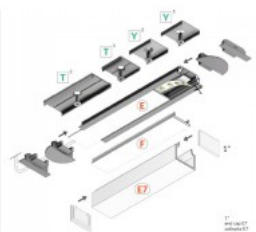

Aluminium profile TOPMET Groove14 1m black

Product code 18496

Brand [TOPMET](#)
Height 8.0mm
Width 22.0mm
Length 1000.0mm
Casing colour black
Casing material aluminium