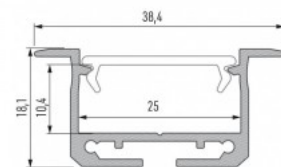

Aluminium profile LUMINES inSILEDA 2m silver

Product code 16120

Brand [LUMINES](#)
Height 18.1mm
Width 38.4mm
Length 2020.0mm
Casing colour silver
Casing material aluminium
Polishing matt