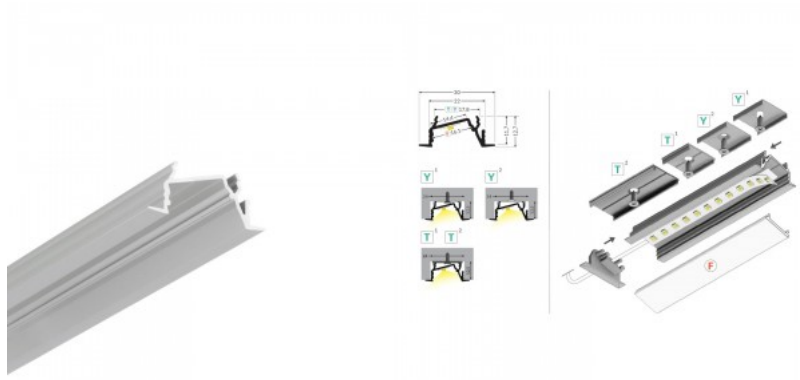

Aluminum profile is an excellent way to create an aesthetic and practical lighting solution for areas that would otherwise remain in shadow. Corner-mounted aluminum profile is ideal for accent lighting in the kitchen, in kitchen cabinets or above countertops, for illuminating shelves and drawers in wardrobes, for mood lighting in the living room instead of traditional moldings, for highlighting decorative items and books on shelves, for lighting stair treads in corridors, and many other different places. In the LED House assortment, you will also find a suitable LED strip, cover, and all other necessary accessories for the aluminum profile! Illuminate your world with LED House professionals - [check out our project portfolio here!](#)

Aluminium profile TOPMET DIAGONAL14 2m non-anodized aluminum

Product code 18438

Brand [TOPMET](#)

Length 2000.0mm

Casing colour aluminum

Casing material aluminium

Aluminum profile is an excellent way to create an aesthetic and practical lighting solution for areas that would otherwise remain in shadow. Corner-mounted aluminum profile is ideal for accent lighting in the kitchen, in kitchen cabinets or above countertops, for illuminating shelves and drawers in wardrobes, for mood lighting in the living room instead of traditional moldings, for highlighting decorative items and books on shelves, for lighting stair treads in corridors, and many other different places. In the LED House assortment, you will also find a suitable LED strip, cover, and all other necessary accessories for the aluminum profile! Illuminate your world with LED House professionals - [check out our project portfolio here!](#)