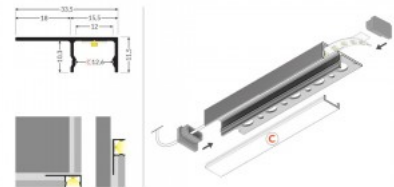

Aluminium profile TOPMET UNI-TILE12 180deg C PLU 2m black

Product code 23210

Brand [TOPMET](#)
Height 11.5mm
Width 33.5mm
Length 2000.0mm
Casing colour black