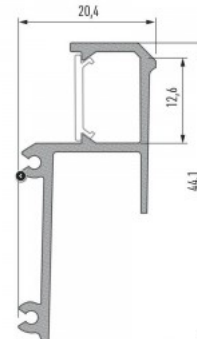

Aluminium profile LUMINES IPA12 2m silver

Product code 16894

Brand [LUMINES](#)
Height 20.4mm
Width 44.1mm
Length 2020.0mm
Casing colour silver
Casing material aluminium

Price without diffuser!