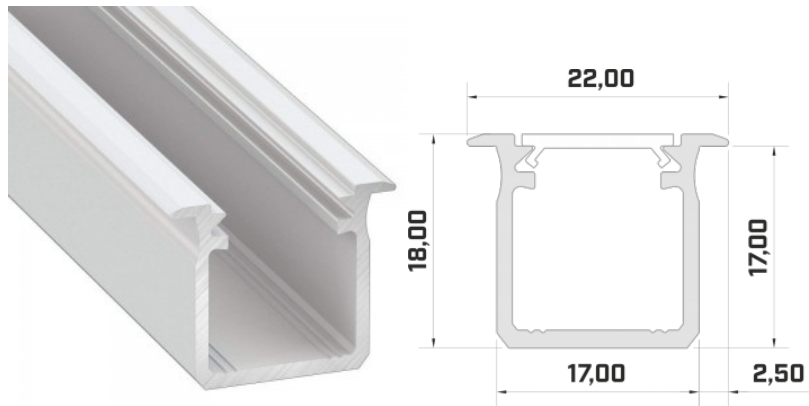

Aluminium profile LUMINES GEMI 2m silver

Product code 17330

Brand [LUMINES](#)
 Height 13.0mm
 Width 27.2mm
 Length 2020.0mm
 Casing colour silver
 Casing material aluminium

Recessed silver aluminum profile.
 From the LED House selection, you
 can also find suitable end caps and
 covers.

Aluminium profile LUMINES GEMI 2m white

Product code 17328

Brand [LUMINES](#)
 Height 13.0mm
 Width 27.2mm
 Length 2020.0mm
 Casing colour white
 Casing material aluminium

Recessed white aluminum profile.
 From the LED House selection, you
 can also find suitable end caps and
 covers.

Aluminium profile LUMINES Type G 2m silver

Product code 14535

Brand [LUMINES](#)
 Height 18.0mm
 Width 22.0mm
 Length 2020.0mm
 Casing colour silver
 Casing material aluminium

Price without cover!

Aluminium profile LUMINES Type G 2m white

Product code 14786

Brand [LUMINES](#)
 Height 18.0mm
 Width 22.0mm
 Casing colour white
 Casing material aluminium

Price without cover!

Aluminium profile LUMINES Type G 3m black

Product code 14811

Brand [LUMINES](#)
 Height 18.0mm
 Width 22.0mm
 Length 2020.0mm
 Casing colour black
 Casing material aluminium