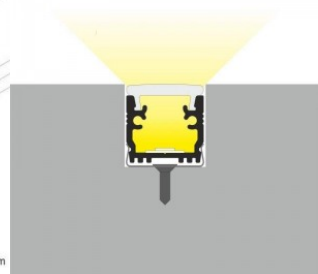

Aluminium profile TOPMET FLOOR12 K/U 2m gray

Product code 16056

Brand [TOPMET](#)
Height 24.0mm
Width 33.4mm
Length 2000.0mm
Casing colour gray