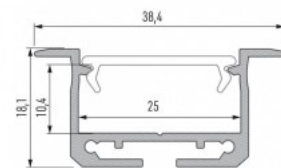

Aluminium profile LUMINES inSILEDA 2m black

Product code 23186

Brand [LUMINES](#)
Height 18.1mm
Width 38.4mm
Length 2020.0mm
Casing colour black
Casing material aluminium
Polishing matt