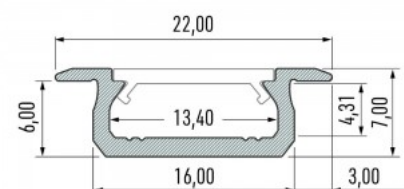

Aluminium profile LUMINES Type Z 2m gold

Product code 19121

Brand [LUMINES](#)
Height 7.0mm
Width 16.0mm
Length 2020.0mm
Casing colour gold
Casing material aluminium
Polishing matt