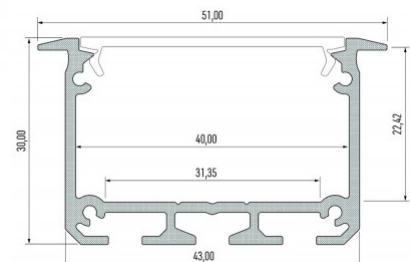

Aluminium profile LUMINES INSO 3m silver

Product code 14653

Brand [LUMINES](#)
Height 30.0mm
Width 43.0mm
Length 3000.0mm
Casing colour silver
Casing material aluminium

Price without cover!

Aluminium profile LUMINES INSO 3m white

Product code 22280

Brand [LUMINES](#)
Height 30.0mm
Width 43.0mm
Length 3000.0mm
Casing colour white
Casing material aluminium

Price without cover!