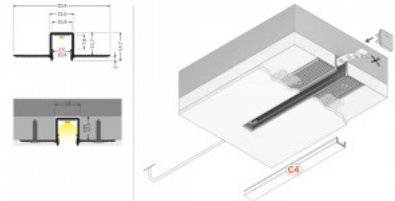

Aluminium profile TOPMET HIDE10 2m gray

Product code 20094

Brand [TOPMET](#)
Height 14.7mm
Width 50.4mm
Length 2000.0mm
Casing colour gray
Casing material aluminium