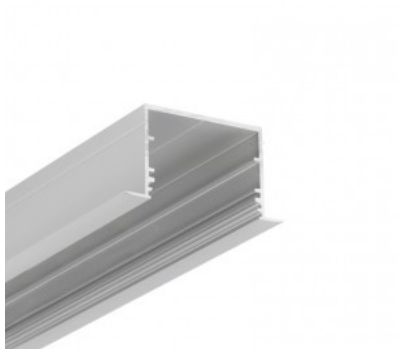

Aluminium profile TOPMET LINEA-IN20 EE7F 2m

Product code 20077

Brand [TOPMET](#)
Length 2000.0mm
In package 10pcs
Casing material aluminium