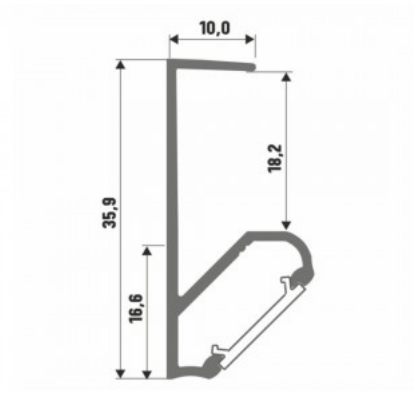

## Aluminium profile LUMINES Type G 3m silver

**Product code 16363**

Brand [LUMINES](#)  
 Height 18.0mm  
 Width 22.0mm  
 Length 3000.0mm  
 Casing colour silver  
 Casing material aluminium

Price without cover!

## Aluminium profile LUMINES Type J 2m silver

**Product code 16813**

Brand [LUMINES](#)  
 Height 18.0mm  
 Width 17.0mm  
 Length 2020.0mm  
 Casing colour silver  
 Casing material aluminium

Price without diffuser!

## Aluminium profile LUMINES Type Q18 2m

**Product code 17349**

Brand [LUMINES](#)  
 Height 35.9mm  
 Width 10.0mm  
 Length 2000.0mm  
 Casing material aluminium

Price without diffuser!