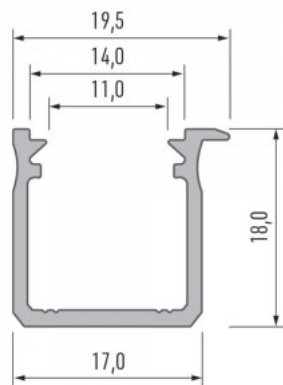

## Aluminium profile LUMINES Type G 3m black

**Product code 14811**

Brand [LUMINES](#)  
Height 18.0mm  
Width 22.0mm  
Length 2020.0mm  
Casing colour black  
Casing material aluminium

Price without cover!

## Aluminium profile LUMINES Type G 3m silver

**Product code 16363**

Brand [LUMINES](#)  
 Height 18.0mm  
 Width 22.0mm  
 Length 3000.0mm  
 Casing colour silver  
 Casing material aluminium

Price without cover!

## Aluminium profile LUMINES Type J 2m silver

**Product code 16813**

Brand [LUMINES](#)  
 Height 18.0mm  
 Width 17.0mm  
 Length 2020.0mm  
 Casing colour silver  
 Casing material aluminium

Price without diffuser!