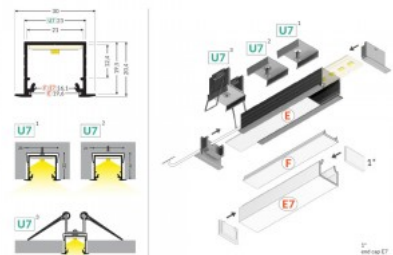

Aluminium profile TOPMET LINEA-IN20 2m silver

Product code 18417

Brand [TOPMET](#)
Height 20.4mm
Width 23.0mm
Length 2000.0mm
Casing colour silver
Casing material aluminium