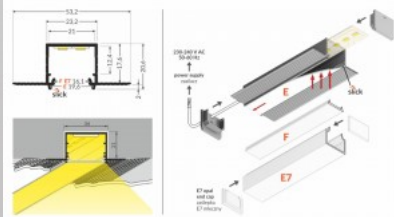

## Aluminium profile TOPMET LINEA-IN20 TRIMLESS 2m white

**Product code 18467**

Brand [TOPMET](#)  
 Height 20.6mm  
 Width 23.2mm  
 Length 2000.0mm  
 Casing colour white  
 Casing material aluminium