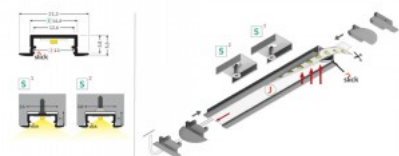

Aluminium profile TOPMET Begtin12 1m gray

Product code 18527

Brand [TOPMET](#)
Height 6.6mm
Width 14.4mm
Length 1000.0mm
Casing colour gray
Casing material aluminium