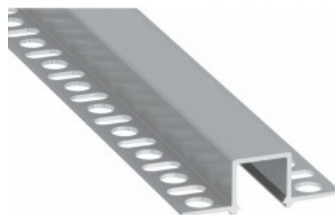

Recessed aluminum profile. From the LED House selection, you can also find suitable end caps and covers.

Aluminium profile LUMINES GEMI 2m black

Product code 17329

Brand [LUMINES](#)
Height 13.0mm
Width 27.2mm
Length 2020.0mm
Casing colour black
Casing material aluminium