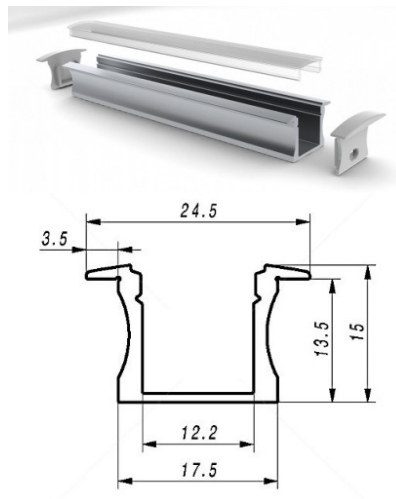

Aluminium profile ALU PowerLine RPL 35mm 2m

Product code 14509

Height 35.0mm
Width 35.0mm
Length 2000.0mm

Aluminium profile ALU SlimLine Recessed 15mm 2m

Product code 13080

Lens angle 0
Length 2.0mm

Aluminium profile LUMINES Falco 2m silver