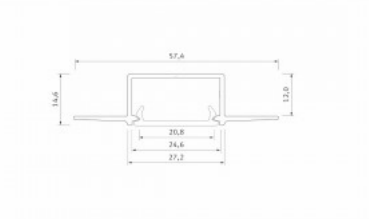

Aluminium profile LUMINES GEMI 3m white

Product code 18096

Brand [LUMINES](#)
 Height 13.0mm
 Width 27.2mm
 Length 3000.0mm
 Casing colour white
 Casing material aluminium

Recessed white aluminum profile.
 From the LED House selection, you
 can also find suitable end caps and
 covers.

Aluminium profile LUMINES HIRO 2m black

Product code 19255

Brand [LUMINES](#)
 Height 14.6mm
 Width 27.2mm
 Length 2020.0mm
 Casing colour black
 Casing material aluminium

Recessed black aluminum profile.
 From the LED House selection, you
 can also find suitable end caps and
 covers.

Aluminium profile LUMINES Hiro 2m silver

Product code 19148

Brand [LUMINES](#)
Height 14.6mm
Width 57.4mm
Length 2000.0mm
Casing colour silver
Casing material aluminium
Polishing matt

Price without cover!