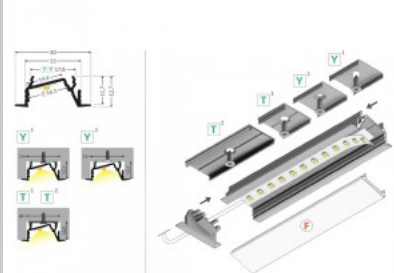

Aluminium profile TOPMET DIAGONAL14 2m white

Product code 18521

Brand [TOPMET](#)
Length 2000.0mm
Casing colour white
Casing material aluminium

Aluminum profile is an excellent way to create an aesthetic and practical lighting solution for areas that would otherwise remain in shadow. Corner-mounted aluminum profile is ideal for accent lighting in the kitchen, in kitchen cabinets or above countertops, for illuminating shelves and drawers in wardrobes, for mood lighting in the living room instead of traditional moldings, for highlighting decorative items and books on shelves, for lighting stair treads in corridors, and many other different places. In the LED House assortment, you will also find a suitable LED strip, cover, and all other necessary accessories for the aluminum profile! Illuminate your world with LED House professionals - [check out our project portfolio here!](#)