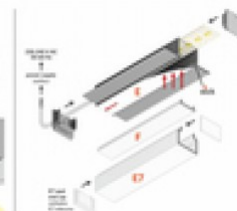

Aluminium profile TOPMET LINEA-IN20 EE7F 2m

Product code 20077

Brand [TOPMET](#)
Length 2000.0mm
In package 10pcs
Casing material aluminium