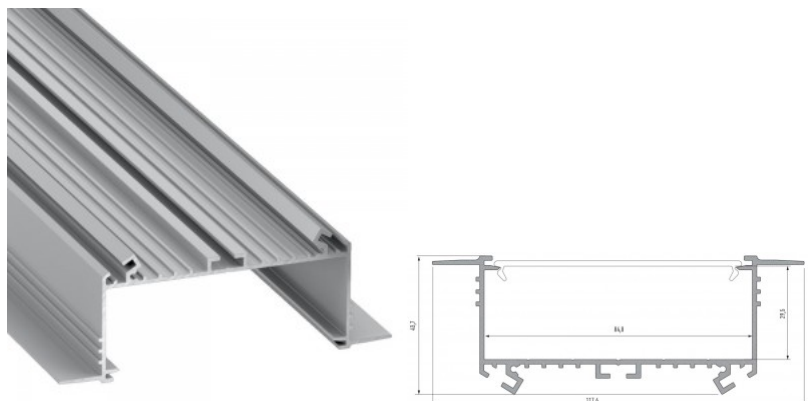

Aluminium profile LUMINES SORGA 3m silver

Product code 15488

Brand [LUMINES](#)
Height 43.7mm
Width 117.6mm
Length 3020.0mm
Casing colour silver
Casing material aluminium

Price without cover!