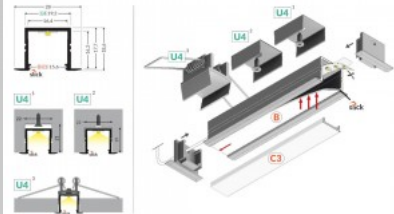

Product code 19181

Brand [TOPMET](#)
 Height 12.0mm
 Width 12.0mm
 Length 4000.0mm
 Casing colour black
 Casing material aluminium

Aluminium profile TOPMET SMART-IN16 2m white

Product code 18517

Brand [TOPMET](#)
Length 2000.0mm
Casing colour white
Casing material aluminium