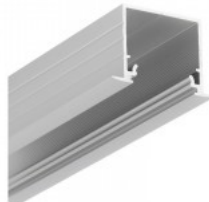

Aluminium profile TOPMET LINEA-IN20 1m silver

Product code 18504

Brand [TOPMET](#)
Height 20.4mm
Width 23.0mm
Length 1000.0mm
Casing colour silver
Casing material aluminium