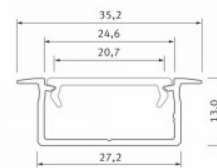

## Aluminium profile ALU PowerLine RPL 35mm 2m

**Product code 14509**

Height 35.0mm  
Width 35.0mm  
Length 2000.0mm

## Aluminium profile LUMINES GEMI 2m silver

**Product code 17330**

Brand [LUMINES](#)  
Height 13.0mm  
Width 27.2mm  
Length 2020.0mm  
Casing colour silver  
Casing material aluminium

Recessed silver aluminum profile.  
From the LED House selection, you  
can also find suitable end caps and  
covers.

## Aluminium profile LUMINES GEMI 2m white

**Product code 17328**

Brand [LUMINES](#)  
Height 13.0mm  
Width 27.2mm  
Length 2020.0mm  
Casing colour white  
Casing material aluminium

Recessed white aluminum profile.  
From the LED House selection, you  
can also find suitable end caps and  
covers.

## Aluminium profile LUMINES GEMI 3m white

**Product code 18096**

Brand [LUMINES](#)  
Height 13.0mm  
Width 27.2mm  
Length 3000.0mm  
Casing colour white  
Casing material aluminium

Recessed white aluminum profile.  
From the LED House selection, you  
can also find suitable end caps and  
covers.