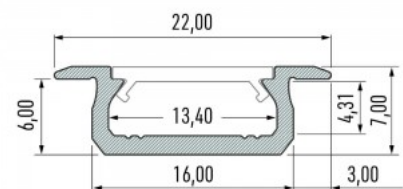

Aluminium profile LUMINES Type Z 2m gold

Product code 19121

Brand [LUMINES](#)
Height 7.0mm
Width 16.0mm
Length 2020.0mm
Casing colour gold
Casing material aluminium
Polishing matt