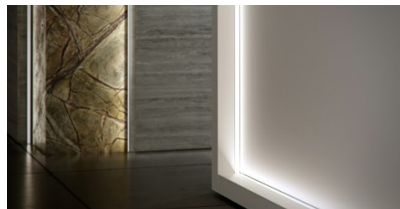

Aluminium profile LUMINES Type G 3m silver

Product code 16363

Brand [LUMINES](#)
Height 18.0mm
Width 22.0mm
Length 3000.0mm
Casing colour silver
Casing material aluminium

Price without cover!