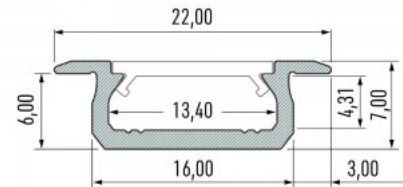

Price without cover!

Aluminium profile LUMINES Type Z 2m gold

Product code 19121

Brand [LUMINES](#)
 Height 7.0mm
 Width 16.0mm
 Length 2020.0mm
 Casing colour gold
 Casing material aluminium
 Polishing matt

Price without cover!

Aluminium profile LUMINES Type Z 2m inox

Product code 15513

Brand [LUMINES](#)
 Height 7.0mm
 Width 16.0mm
 Length 2020.0mm
 Casing colour inox
 Casing material aluminium
 Polishing matt