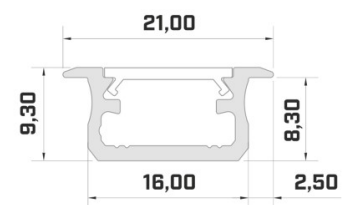

Price without diffuser!