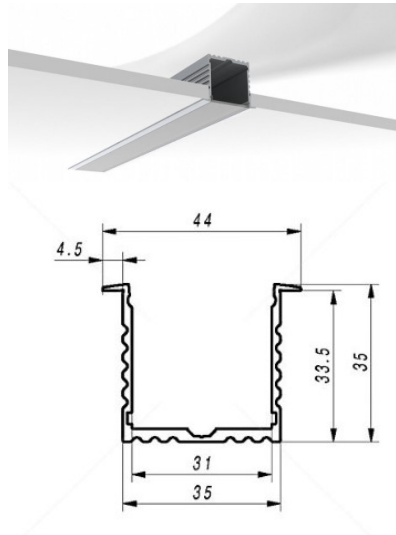

Aluminium profile ALU PowerLine RPL 35mm 2m

Product code 14509

Height 35.0mm
Width 35.0mm
Length 2000.0mm

Aluminium profile ALU SlimLine Recessed 15mm 2m

Product code 13080

Lens angle 0
Length 2.0mm

Aluminium profile LUMINES Falco 2m silver