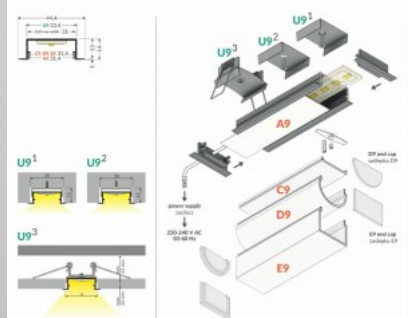

Aluminium profile TOPMET VARIO30-06 2m white

Product code 17030

Brand [TOPMET](#)
Height 14.0mm
Width 33.4mm
Length 2000.0mm
In box 20pcs
Casing colour white
Casing material aluminium