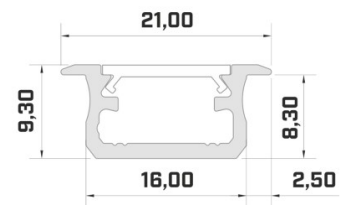

Aluminium profile ALU PowerLine RPL 35mm 2m

Product code 14509

Height 35.0mm
Width 35.0mm
Length 2000.0mm

Aluminium profile ALU SlimLine Recessed 15mm 2m

Product code 13080

Lens angle 0
Length 2.0mm

Aluminium profile LUMINES Falco 2m silver

Product code 17880

Brand [LUMINES](#)
 Height 14.6mm
 Width 15.6mm
 Length 2020.0mm
 Casing colour black
 Casing material aluminium

Recessed black aluminum profile. From the LED House selection, you can also find suitable end caps and covers.

Product code 19116

Brand [LUMINES](#)
Height 9.3mm
Width 16.0mm
Length 2020.0mm
Casing colour gold
Casing material aluminium

Price without diffuser!

Aluminium profile LUMINES Type B 2m inox

Product code 15053

Brand [LUMINES](#)
Height 9.3mm
Width 16.0mm
Casing colour inox
Casing material aluminium

Price without diffuser!

Aluminium profile LUMINES Type B 2m silver

Product code 14513

Brand [LUMINES](#)
Height 9.3mm
Width 16.0mm
Length 2020.0mm
Casing colour silver
Casing material aluminium