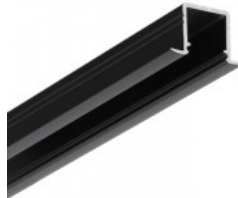

Aluminium profile TOPMET SMART-IN10 3m black

Product code 19180

Brand [TOPMET](#)
Height 12.0mm
Width 12.0mm
Length 3000.0mm
Casing colour black
Casing material aluminium
Work environment indoor use