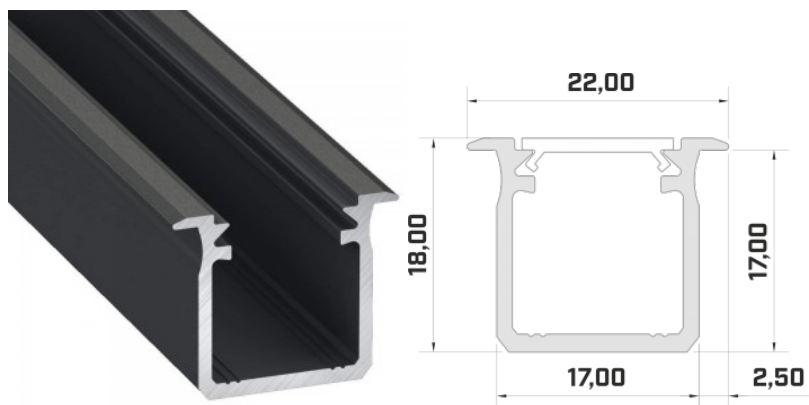

Aluminium profile LUMINES Type G 2m white

Product code 14786

Brand [LUMINES](#)
Height 18.0mm
Width 22.0mm
Casing colour white
Casing material aluminium

Price without cover!

Aluminium profile LUMINES Type G 3m black

Product code 14811

Brand [LUMINES](#)
Height 18.0mm
Width 22.0mm
Length 2020.0mm
Casing colour black
Casing material aluminium

Price without cover!