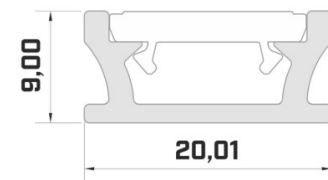

Product code 20985

Brand [LUMINES](#)
Length 2020.0mm
Casing colour silver
Casing material aluminium

Price without diffuser!

Aluminium profile LUMINES Fasso 2m silver

Product code 22818

Brand [LUMINES](#)
Height 25.3mm
Width 29.6mm
Length 2020.0mm
Casing colour silver
Casing material aluminium

Product code 17880

Brand [LUMINES](#)
 Height 14.6mm
 Width 15.6mm
 Length 2020.0mm
 Casing colour black
 Casing material aluminium

Recessed black aluminum profile. From the LED House selection, you can also find suitable end caps and covers.

Product code 15055

Brand [LUMINES](#)
Length 2000.0mm

Aluminium profile LUMINES TERRA 2m gold

Product code 19122

Brand [LUMINES](#)
Height 9.0mm
Width 20.0mm
Length 2020.0mm
Casing colour gold
Casing material aluminium

Price without cover!

Aluminium profile LUMINES TERRA 2m silver

Product code 14539

Brand [LUMINES](#)
 Height 9.0mm
 Width 20.0mm
 Length 2020.0mm
 Casing colour silver
 Casing material aluminium

Price without cover!