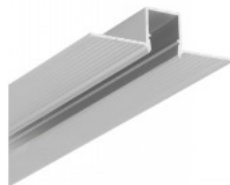

Aluminium profile TOPMET HIDE10 3m gray

Product code 17226

Brand [TOPMET](#)
Height 14.7mm
Width 50.4mm
Length 3000.0mm
Casing colour gray
Casing material aluminium