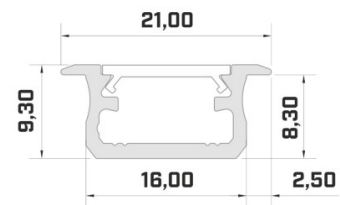

Product code 17880

Brand [LUMINES](#)
 Height 14.6mm
 Width 15.6mm
 Length 2020.0mm
 Casing colour black
 Casing material aluminium

Recessed black aluminum profile. From the LED House selection, you can also find suitable end caps and covers.

Aluminium profile LUMINES Type B 2m black

Product code 15174

Brand [LUMINES](#)
Height 9.3mm
Width 16.0mm
Length 2020.0mm
Casing colour black
Casing material aluminium

Price without diffuser!

Aluminium profile LUMINES Type B 2m gold

Product code 19116

Brand [LUMINES](#)
Height 9.3mm
Width 16.0mm
Length 2020.0mm
Casing colour gold
Casing material aluminium

Price without diffuser!

Aluminium profile LUMINES Type B 2m inox

Product code 15053

Brand [LUMINES](#)
Height 9.3mm
Width 16.0mm
Casing colour inox
Casing material aluminium

Price without diffuser!

Aluminium profile LUMINES Type B 2m silver

Product code 14513

Brand [LUMINES](#)
Height 9.3mm
Width 16.0mm
Length 2020.0mm
Casing colour silver
Casing material aluminium