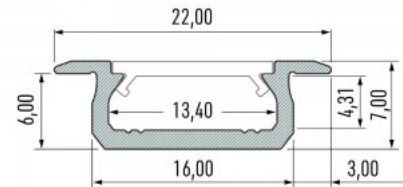

Price without cover!

Aluminium profile LUMINES Type Z 2m gold

Product code 19121

Brand [LUMINES](#)
 Height 7.0mm
 Width 16.0mm
 Length 2020.0mm
 Casing colour gold
 Casing material aluminium
 Polishing matt

Price without cover!

Aluminium profile LUMINES Type Z 2m inox

Product code 15513

Brand [LUMINES](#)
Height 7.0mm
Width 16.0mm
Length 2020.0mm
Casing colour inox
Casing material aluminium
Polishing matt

Price without cover!