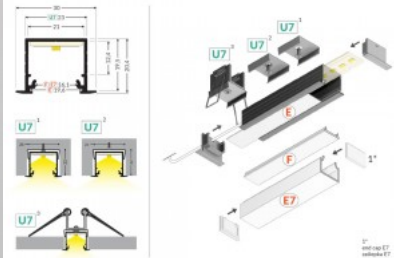

Aluminium profile TOPMET LINEA-IN20 2m white

Product code 18522

Brand [TOPMET](#)
Height 20.4mm
Width 23.0mm
Length 2000.0mm
Casing colour white
Casing material aluminium