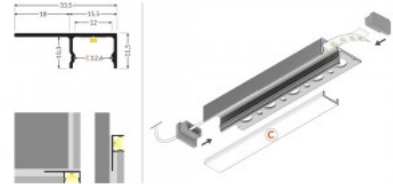

Aluminium profile TOPMET UNI-TILE12 270deg 2m gray

Product code 20095

Brand [TOPMET](#)
Length 2000.0mm
Casing colour gray

A recessed aluminum profile designed for installation between tiles up to 10 mm thick. Its main advantage is the ability to integrate LED strips (up to 12 mm wide) into tiling solutions, ensuring uniform and aesthetic light distribution.