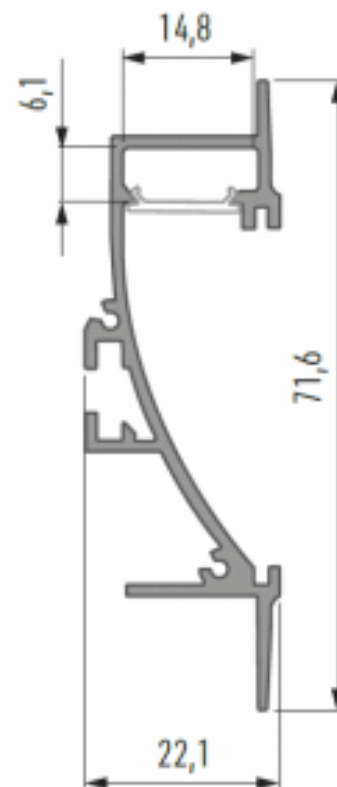

Aluminium profile LUMINES TERRA 2m silver

Product code 14539

Brand [LUMINES](#)
Height 9.0mm
Width 20.0mm
Length 2020.0mm
Casing colour silver
Casing material aluminium

Price without cover!

Aluminium profile LUMINES Tiano silver 2m gray

Product code 15056

Brand [LUMINES](#)
Length 2000.0mm
Casing colour gray