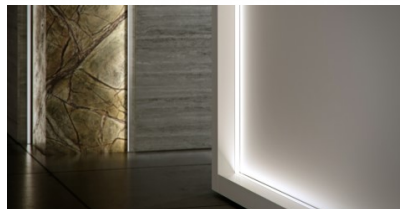

Aluminium profile LUMINES Type G 2m gold

Product code 19119

Brand [LUMINES](#)
Height 18.0mm
Width 22.0mm
Length 2020.0mm
Casing colour gold
Casing material aluminium

Price without cover!

Aluminium profile LUMINES Type G 2m silver

Product code 14535

Brand [LUMINES](#)
Height 18.0mm
Width 22.0mm
Length 2020.0mm
Casing colour silver
Casing material aluminium

Price without cover!