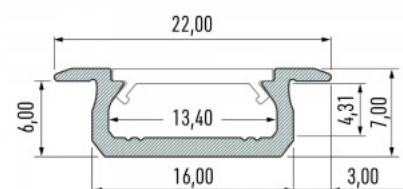

Aluminium profile LUMINES Type Z 2m gold

Product code 19121

Brand [LUMINES](#)
Height 7.0mm
Width 16.0mm
Length 2020.0mm
Casing colour gold
Casing material aluminium
Polishing matt