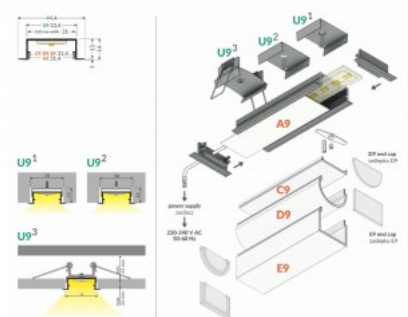

Aluminium profile TOPMET VARIO30-06 3m silver

Product code 23240

Brand [TOPMET](#)
Height 14.0mm
Width 33.4mm
Length 3000.0mm
Casing colour silver
Casing material aluminium