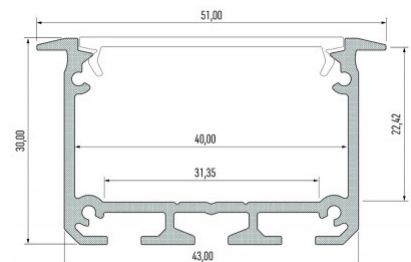

Product code 17880

Brand [LUMINES](#)
 Height 14.6mm
 Width 15.6mm
 Length 2020.0mm
 Casing colour black
 Casing material aluminium

Recessed black aluminum profile. From the LED House selection, you can also find suitable end caps and covers.

Brand [LUMINES](#)
 Height 30.0mm
 Width 43.0mm
 Length 3000.0mm
 Casing colour black
 Casing material aluminium

Price without cover!

Aluminium profile LUMINES INSO 3m silver

Product code 14653

Brand [LUMINES](#)
 Height 30.0mm
 Width 43.0mm
 Length 3000.0mm
 Casing colour silver
 Casing material aluminium

Price without cover!

Aluminium profile LUMINES INSO 3m white

Product code 22280

Brand [LUMINES](#)
 Height 30.0mm
 Width 43.0mm
 Length 3000.0mm
 Casing colour white
 Casing material aluminium

Price without cover!

Aluminium profile LUMINES IPA12 2m silver

Product code 16894

Brand [LUMINES](#)
Height 20.4mm
Width 44.1mm
Length 2020.0mm
Casing colour silver
Casing material aluminium

Price without diffuser!

Aluminium profile LUMINES IPA16 2m silver