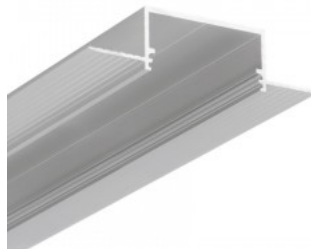

Aluminium profile TOPMET VARIO30-04 2m gray

Product code 18443

Brand [TOPMET](#)
Height 15.9mm
Width 33.4mm
Length 2000.0mm
Casing colour gray
Casing material aluminium