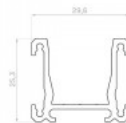

Product code 20985

Brand [LUMINES](#)
Length 2020.0mm
Casing colour silver
Casing material aluminium

Price without diffuser!

Aluminium profile LUMINES Fasso 2m silver

Product code 22818

Brand [LUMINES](#)
Height 25.3mm
Width 29.6mm
Length 2020.0mm
Casing colour silver
Casing material aluminium