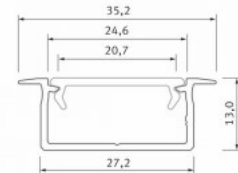

Aluminium profile LUMINES GEMI 2m silver

Product code 17330

Brand [LUMINES](#)
 Height 13.0mm
 Width 27.2mm
 Length 2020.0mm
 Casing colour silver
 Casing material aluminium

Recessed silver aluminum profile.
 From the LED House selection, you
 can also find suitable end caps and
 covers.

Aluminium profile LUMINES GEMI 2m white

Product code 17328

Brand [LUMINES](#)
 Height 13.0mm
 Width 27.2mm
 Length 2020.0mm
 Casing colour white
 Casing material aluminium

Recessed white aluminum profile.
 From the LED House selection, you
 can also find suitable end caps and
 covers.

Aluminium profile LUMINES GEMI 3m white

Product code 18096

Brand [LUMINES](#)
 Height 13.0mm
 Width 27.2mm
 Length 3000.0mm
 Casing colour white
 Casing material aluminium

Recessed white aluminum profile.
 From the LED House selection, you
 can also find suitable end caps and
 covers.