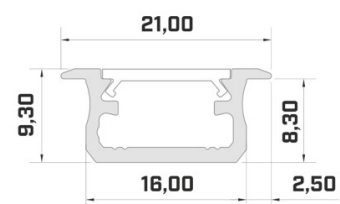

## Aluminium profile LUMINES Type B 2m silver

**Product code 14513**

Brand [LUMINES](#)  
 Height 9.3mm  
 Width 16.0mm  
 Length 2020.0mm  
 Casing colour silver  
 Casing material aluminium

Price without diffuser!

## Aluminium profile LUMINES Type B 2m white

**Product code 15637**

Brand [LUMINES](#)  
Height 9.3mm  
Width 16.0mm  
Length 2020.0mm  
Casing colour white  
Casing material aluminium

Price without diffuser!

## Aluminium profile LUMINES Type B 3m black

**Product code 16241**

Brand [LUMINES](#)  
Height 9.3mm  
Width 16.0mm  
Length 3000.0mm  
Casing colour black  
Casing material aluminium

Price without diffuser!

## Aluminium profile LUMINES Type B 3m silver

**Product code 16346**

Brand [LUMINES](#)  
Height 9.3mm  
Width 16.0mm  
Length 3000.0mm  
Casing colour silver  
Casing material aluminium

Price without diffuser!