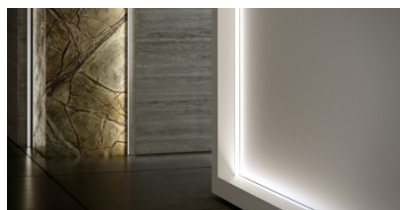

Aluminium profile LUMINES Type G 2m gold

Product code 19119

Brand [LUMINES](#)
Height 18.0mm
Width 22.0mm
Length 2020.0mm
Casing colour gold
Casing material aluminium

Price without cover!

Aluminium profile LUMINES Type G 2m silver

Product code 14535

Brand [LUMINES](#)
Height 18.0mm
Width 22.0mm
Length 2020.0mm
Casing colour silver
Casing material aluminium

Price without cover!