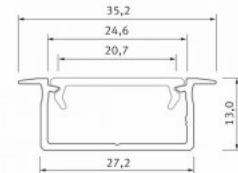

Product code 17880

Brand [LUMINES](#)
 Height 14.6mm
 Width 15.6mm
 Length 2020.0mm
 Casing colour black
 Casing material aluminium

Recessed black aluminum profile. From the LED House selection, you can also find suitable end caps and covers.

Aluminium profile LUMINES GEMI 2m black

Product code 17329

Brand [LUMINES](#)
 Height 13.0mm
 Width 27.2mm
 Length 2020.0mm
 Casing colour black
 Casing material aluminium

Recessed black aluminum profile. From the LED House selection, you can also find suitable end caps and covers.

Aluminium profile LUMINES GEMI 2m silver

Product code 17330

Brand [LUMINES](#)
 Height 13.0mm
 Width 27.2mm
 Length 2020.0mm
 Casing colour silver
 Casing material aluminium

Recessed silver aluminum profile.
 From the LED House selection, you
 can also find suitable end caps and
 covers.