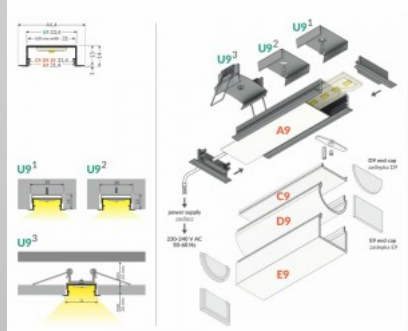

Aluminium profile TOPMET VARIO30-06 4m white

Product code 18490

Brand [TOPMET](#)
Length 4050.0mm
Casing colour white
Casing material aluminium