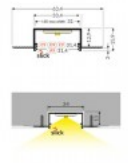

Aluminium profile TOPMET VARIO30-04 2m gray

Product code 18443

Brand [TOPMET](#)
Height 15.9mm
Width 33.4mm
Length 2000.0mm
Casing colour gray
Casing material aluminium