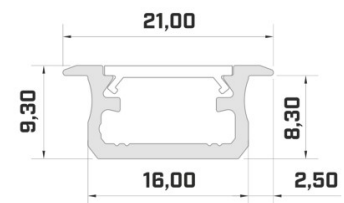

## Aluminium profile LUMINES GEMI 2m silver

**Product code 17330**

Brand [LUMINES](#)  
Height 13.0mm  
Width 27.2mm  
Length 2020.0mm  
Casing colour silver  
Casing material aluminium

Recessed silver aluminum profile.  
From the LED House selection, you  
can also find suitable end caps and  
covers.

## Aluminium profile LUMINES GEMI 2m white

**Product code 17328**

Brand [LUMINES](#)  
Height 13.0mm  
Width 27.2mm  
Length 2020.0mm  
Casing colour white  
Casing material aluminium

Recessed white aluminum profile.  
From the LED House selection, you  
can also find suitable end caps and  
covers.

## Aluminium profile LUMINES GEMI 3m white

**Product code 18096**

Brand [LUMINES](#)  
Height 13.0mm  
Width 27.2mm  
Length 3000.0mm  
Casing colour white  
Casing material aluminium

Recessed white aluminum profile.  
From the LED House selection, you  
can also find suitable end caps and  
covers.

## Aluminium profile LUMINES Type B 2m black

**Product code 15174**

Brand [LUMINES](#)  
Height 9.3mm  
Width 16.0mm  
Length 2020.0mm  
Casing colour black  
Casing material aluminium

Price without diffuser!