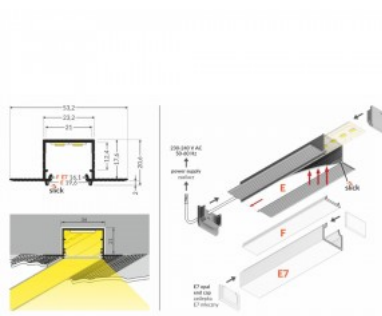

Aluminium profile TOPMET LINEA-IN20 TRIMLESS 2m white

Product code 18467

Brand [TOPMET](#)
Height 20.6mm
Width 23.2mm
Length 2000.0mm
Casing colour white
Casing material aluminium