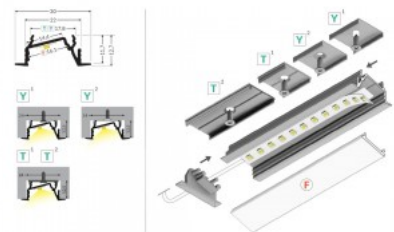

Length 2000.0mm

Casing colour black

Casing material aluminium

Aluminum profile is an excellent way to create an aesthetic and practical lighting solution for areas that would otherwise remain in shadow. Corner-mounted aluminum profile is ideal for accent lighting in the kitchen, in kitchen cabinets or above countertops, for illuminating shelves and drawers in wardrobes, for mood lighting in the living room instead of traditional moldings, for highlighting decorative items and books on shelves, for lighting stair treads in corridors, and many other different places. In the LED House assortment, you will also find a suitable LED strip, cover, and all other necessary accessories for the aluminum profile! Illuminate your world with LED House professionals - [check out our project portfolio here!](#)