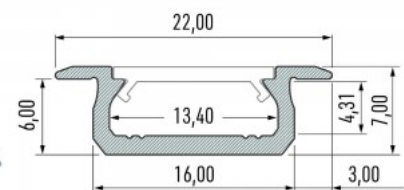

Aluminium profile LUMINES Type Z 2m black

Product code 15048

Brand [LUMINES](#)
Height 7.0mm
Width 16.0mm
Length 2020.0mm
Casing colour black
Casing material aluminium
Polishing matt