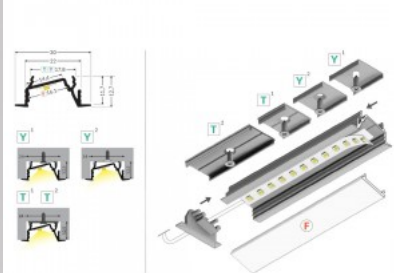

Aluminium profile TOPMET DIAGONAL14 2m white

Product code 18521

Brand [TOPMET](#)

Length 2000.0mm

Casing colour white

Casing material aluminium

Aluminum profile is an excellent way to create an aesthetic and practical lighting solution for areas that would otherwise remain in shadow. Corner-mounted aluminum profile is ideal for accent lighting in the kitchen, in kitchen cabinets or above countertops, for illuminating shelves and drawers in wardrobes, for mood lighting in the living room instead of traditional moldings, for highlighting decorative items and books on shelves, for lighting stair treads in corridors, and many other different places. In the LED House assortment, you will also find a suitable LED strip, cover, and all other necessary accessories for the aluminum profile! Illuminate your world with LED House professionals - [check out our project portfolio here!](#)