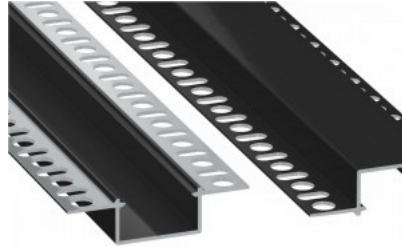

Aluminium profile LUMINES HIRO 2m black

Product code 19255

Brand [LUMINES](#)
Height 14.6mm
Width 27.2mm
Length 2020.0mm
Casing colour black
Casing material aluminium