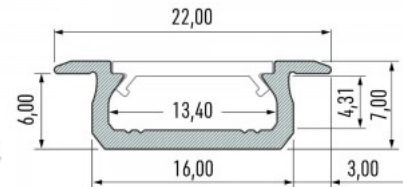

Aluminium profile LUMINES Type Z 3m black

Product code 22019

Brand [LUMINES](#)
Height 7.0mm
Width 16.0mm
Length 3000.0mm
Casing colour black
Casing material aluminium
Polishing matt

Price without cover!