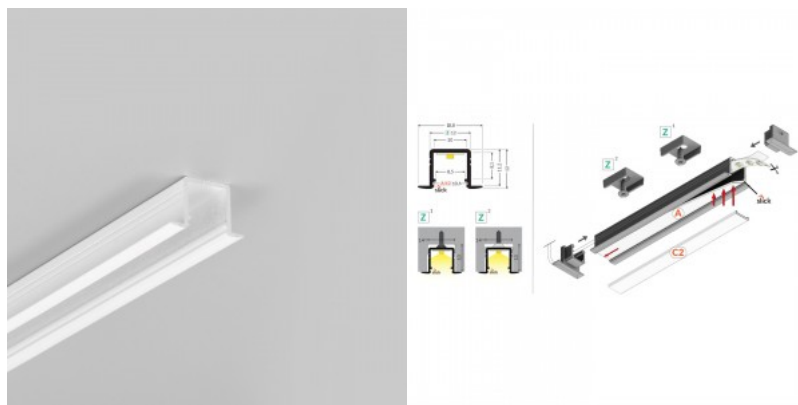

Product code 18505

Brand [TOPMET](#)
 Height 12.0mm
 Width 12.0mm
 Length 2000.0mm
 Casing colour silver
 Casing material aluminium

Aluminium profile TOPMET SMART-IN10 2m white

Product code 18431

Brand [TOPMET](#)
 Height 12.0mm
 Width 12.0mm
 Length 2000.0mm
 Casing colour white
 Casing material aluminium