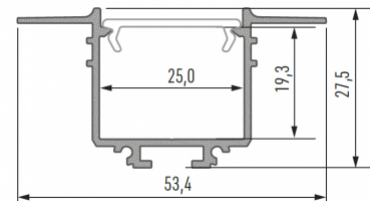

Aluminium profile LUMINES Subli white 2m

Product code 15055

Brand [LUMINES](#)
Length 2000.0mm