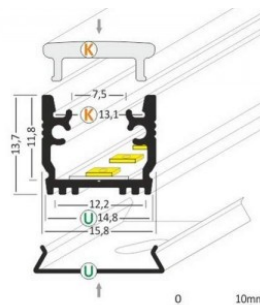

Aluminium profile TOPMET FLOOR12 K/U 2m gray

Product code 16056

Brand [TOPMET](#)
Height 24.0mm
Width 33.4mm
Length 2000.0mm
Casing colour gray