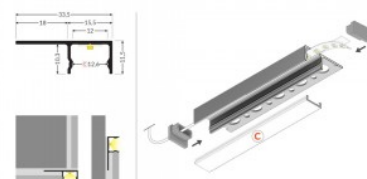

Aluminium profile TOPMET UNI-TILE12 180deg C PLU 3m

Product code 18095

Brand [TOPMET](#)
Height 11.5mm
Width 33.5mm
Length 3000.0mm

A recessed aluminum profile designed for installation between tiles up to 10 mm thick. Its main advantage is the ability to integrate LED strips (up to 12 mm wide) into tiling solutions, ensuring uniform and aesthetic light distribution.