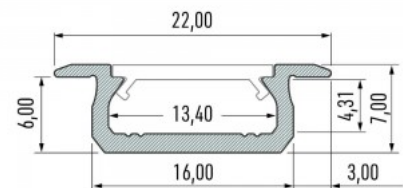

Aluminium profile LUMINES Type Z 2m white

Product code 20708

Brand [LUMINES](#)
Height 7.0mm
Width 16.0mm
Length 2002.0mm
Casing colour white
Casing material aluminium
Polishing matt