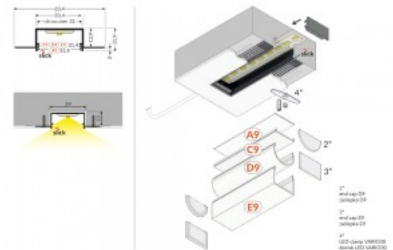

Aluminium profile TOPMET VARIO30-04 2m gray

Product code 18443

Brand [TOPMET](#)
Height 15.9mm
Width 33.4mm
Length 2000.0mm
Casing colour gray
Casing material aluminium