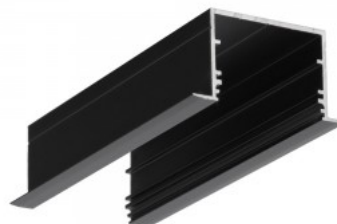

Aluminium profile TOPMET VARIO30-07 2m black

Product code 16336

Brand [TOPMET](#)
Height 24.0mm
Width 33.4mm
Length 2000.0mm
Casing colour black
Casing material aluminium