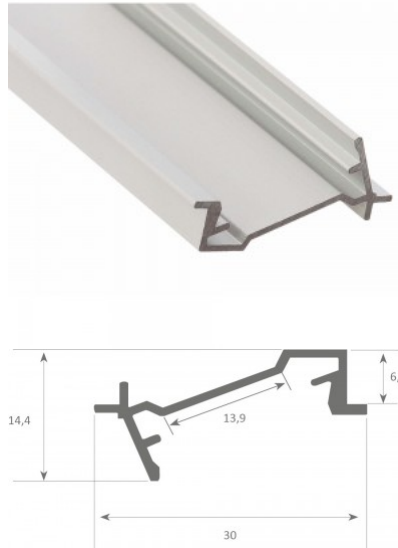

Aluminium profile LUZ NEGRA Amsterdam 3m silver

Product code 14685

Brand [LUZ NEGRA](#)
Width 30.0mm
Length 3000.0mm
Casing colour silver
Casing material aluminium
Polishing matt

Цена без покрытия!

Aluminium profile LUZ NEGRA Berlin 2m silver

Product code 13339

Brand [LUZ NEGRA](#)
Height 12.0mm
Width 16.0mm
Length 2000.0mm
Casing colour silver
Casing material aluminium
Polishing matt

Price without cover!