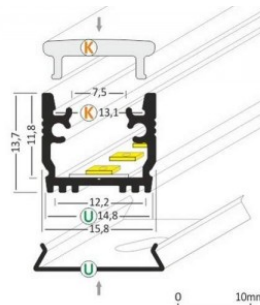

Aluminium profile TOPMET FLOOR12 K/U 2m gray

Product code 16056

Brand [TOPMET](#)

Height 24.0mm

Width 33.4mm

Length 2000.0mm

Casing colour gray