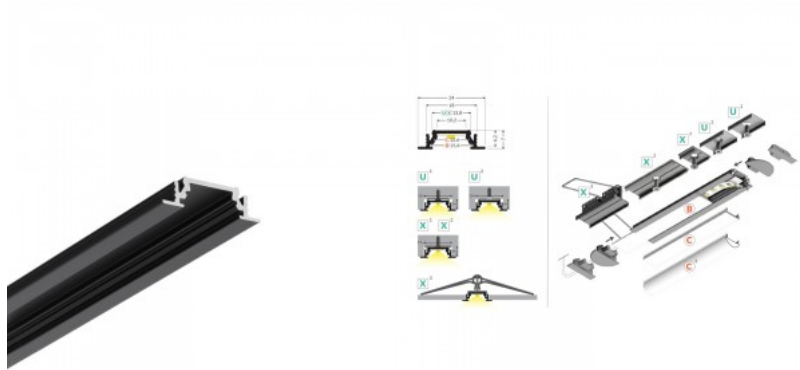

Product code 18465

Brand [TOPMET](#)
 Height 7.0mm
 Width 18.0mm
 Length 2000.0mm
 Casing colour gray
 Casing material aluminium

Aluminium profile TOPMET Groove10 BC/UX 2m black

Product code 20088

Brand [TOPMET](#)
 Length 2000.0mm
 Casing colour black