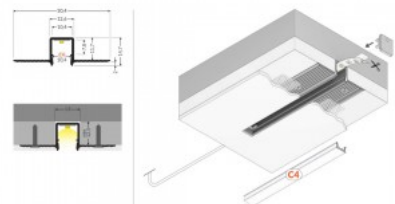

Aluminium profile TOPMET HIDE10 3m gray

Product code 17226

Brand [TOPMET](#)
Height 14.7mm
Width 50.4mm
Length 3000.0mm
Casing colour gray
Casing material aluminium