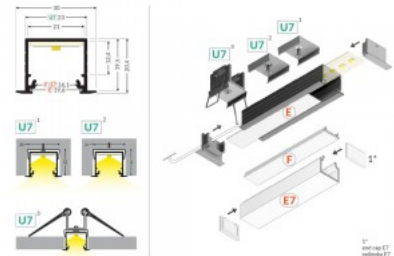

Product code 17226

Brand [TOPMET](#)
Height 14.7mm
Width 50.4mm
Length 3000.0mm
Casing colour gray
Casing material aluminium

Aluminium profile TOPMET LINEA-IN20 1m silver

Product code 18504

Brand [TOPMET](#)
Height 20.4mm
Width 23.0mm
Length 1000.0mm
Casing colour silver
Casing material aluminium