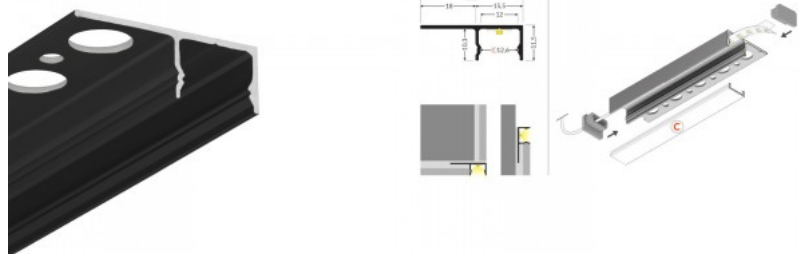

Aluminium profile TOPMET UNI-TILE12 180deg C PLU 2m black

Product code 23210

Brand [TOPMET](#)
Height 11.5mm
Width 33.5mm
Length 2000.0mm
Casing colour black