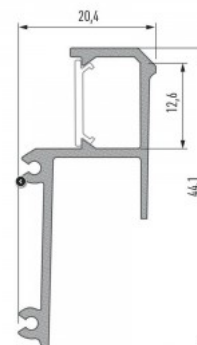

Aluminium profile LUMINES IPA16 2m silver

Product code 17271

Brand [LUMINES](#)
Height 20.4mm
Width 44.1mm
Length 2020.0mm
In package 1pc
Casing colour silver
Casing material aluminium

Price without diffuser!