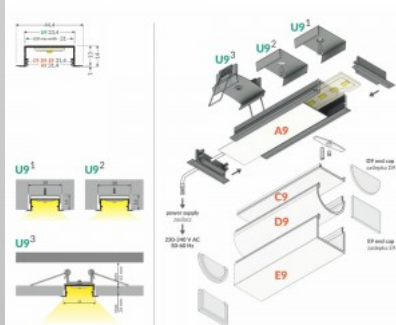

Aluminium profile TOPMET VARIO30-06 2m white

Product code 17030

Brand [TOPMET](#)
Height 14.0mm
Width 33.4mm
Length 2000.0mm
In box 20pcs
Casing colour white
Casing material aluminium