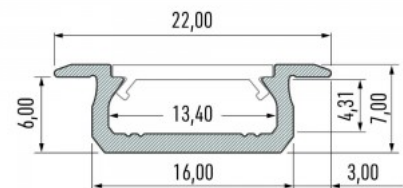

Product code 22019

Brand [LUMINES](#)
Height 7.0mm
Width 16.0mm
Length 3000.0mm
Casing colour black
Casing material aluminium
Polishing matt

Price without cover!

Aluminium profile LUMINES Type Z 3m silver

Product code 18098

Brand [LUMINES](#)
Height 7.0mm
Width 16.0mm
Length 3000.0mm
Casing colour silver
Casing material aluminium
Polishing matt

Price without cover!

Aluminium profile LUMINES Type Z 3m white