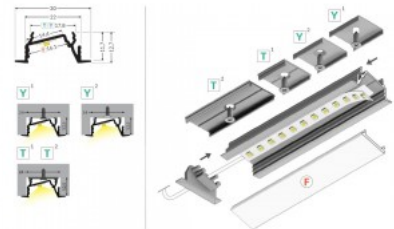

## Aluminium profile TOPMET DIAGONAL14 2m nanodized aluminum

**Product code 23231**

Brand [TOPMET](#)

Length 2000.0mm

Casing colour aluminum

Casing material aluminium

Aluminum profile is an excellent way to create an aesthetic and practical lighting solution for areas that would otherwise remain in shadow. Corner-mounted aluminum profile is ideal for accent lighting in the kitchen, in kitchen cabinets or above countertops, for illuminating shelves and drawers in wardrobes, for mood lighting in the living room instead of traditional moldings, for highlighting decorative items and books on shelves, for lighting stair treads in corridors, and many other different places. In the LED House assortment, you will also find a suitable LED strip, cover, and all other necessary accessories for the aluminum profile! Illuminate your world with LED House professionals - [check out our project portfolio here!](#)