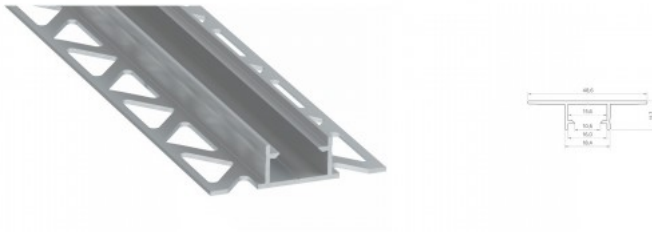

Aluminium profile LUMINES NIPO 3m silver

Product code 20951

Brand [LUMINES](#)
Length 3000.0mm
Casing colour silver
Casing material aluminium

Recessed black aluminum profile.
From the LED House selection, you
can also find suitable end caps and
covers.