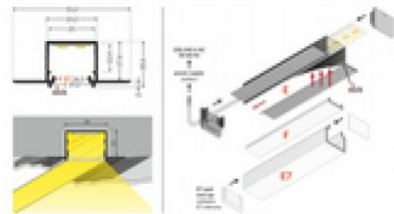

Aluminium profile TOPMET LINEA-IN20 EE7F 2m

Product code 20077

Brand [TOPMET](#)
Length 2000.0mm
In package 10pcs
Casing material aluminium