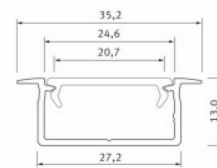

## Aluminium profile ALU PowerLine RPL 35mm 2m

**Product code 14509**

Height 35.0mm  
Width 35.0mm  
Length 2000.0mm

## Aluminium profile LUMINES GEMI 2m black

**Product code 17329**

Brand [LUMINES](#)  
Height 13.0mm  
Width 27.2mm  
Length 2020.0mm  
Casing colour black  
Casing material aluminium

Recessed black aluminum profile.  
From the LED House selection, you  
can also find suitable end caps and  
covers.

## Aluminium profile LUMINES GEMI 2m silver

**Product code 17330**

Brand [LUMINES](#)  
Height 13.0mm  
Width 27.2mm  
Length 2020.0mm  
Casing colour silver  
Casing material aluminium

Recessed silver aluminum profile.  
From the LED House selection, you  
can also find suitable end caps and  
covers.