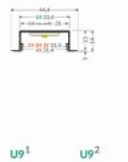

Aluminium profile TOPMET VARIO30-06 2m black

Product code 16394

Brand [TOPMET](#)
Height 14.0mm
Width 33.4mm
Length 2000.0mm
Casing colour black
Casing material aluminium