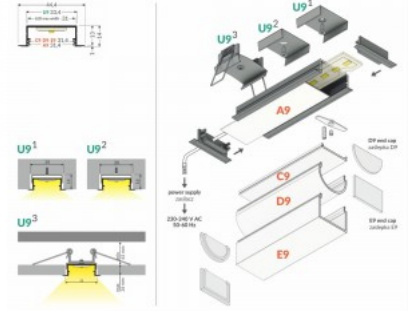

Aluminium profile TOPMET VARIO30-06 2m silver

Product code 16395

Brand [TOPMET](#)
Height 14.0mm
Width 33.4mm
Length 2000.0mm
Casing colour silver
Casing material aluminium