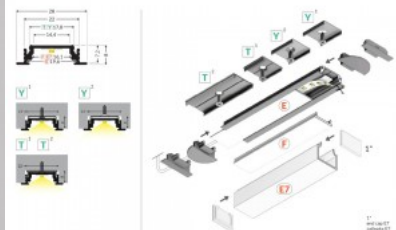

Product code 18442

Brand [TOPMET](#)
 Height 8.0mm
 Width 22.0mm
 Length 2000.0mm
 Casing colour black
 Casing material aluminium

Aluminium profile TOPMET Groove14 2m white

Product code 18441

Brand [TOPMET](#)
 Height 8.0mm
 Width 22.0mm
 Length 2000.0mm
 Casing colour white
 Casing material aluminium