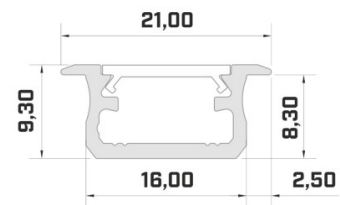

## Aluminium profile LUMINES GEMI 2m white

**Product code 17328**

Brand [LUMINES](#)  
Height 13.0mm  
Width 27.2mm  
Length 2020.0mm  
Casing colour white  
Casing material aluminium

Recessed white aluminum profile.  
From the LED House selection, you  
can also find suitable end caps and  
covers.

## Aluminium profile LUMINES GEMI 3m white

**Product code 18096**

Brand [LUMINES](#)  
Height 13.0mm  
Width 27.2mm  
Length 3000.0mm  
Casing colour white  
Casing material aluminium

Recessed white aluminum profile.  
From the LED House selection, you  
can also find suitable end caps and  
covers.

## Aluminium profile LUMINES Type B 2m black

**Product code 15174**

Brand [LUMINES](#)  
Height 9.3mm  
Width 16.0mm  
Length 2020.0mm  
Casing colour black  
Casing material aluminium

Price without diffuser!

## Aluminium profile LUMINES Type B 2m gold

**Product code 19116**

Brand [LUMINES](#)  
 Height 9.3mm  
 Width 16.0mm  
 Length 2020.0mm  
 Casing colour gold  
 Casing material aluminium

Price without diffuser!