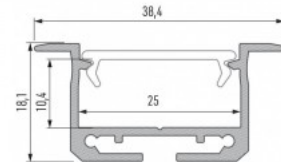

Aluminium profile LUMINES inSILEDA 2m silver

Product code 16120

Brand [LUMINES](#)
Height 18.1mm
Width 38.4mm
Length 2020.0mm
Casing colour silver
Casing material aluminium
Polishing matt