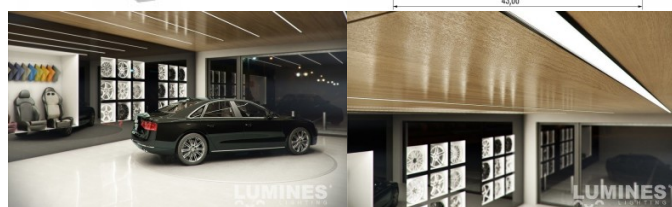

## Aluminium profile LUMINES INSO 2m silver

**Product code 14560**

Brand [LUMINES](#)  
Height 30.0mm  
Width 43.0mm  
Casing colour silver  
Casing material aluminium

Price without cover!