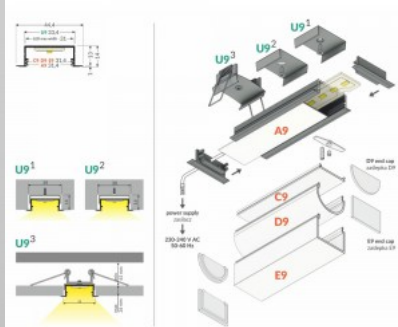

Aluminium profile TOPMET VARIO30-06 2m white

Product code 17030

Brand [TOPMET](#)
Height 14.0mm
Width 33.4mm
Length 2000.0mm
In box 20pcs
Casing colour white
Casing material aluminium