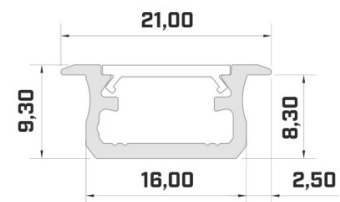

Aluminium profile LUMINES Type B 3m black

Product code 16241

Brand [LUMINES](#)
Height 9.3mm
Width 16.0mm
Length 3000.0mm
Casing colour black
Casing material aluminium

Price without diffuser!