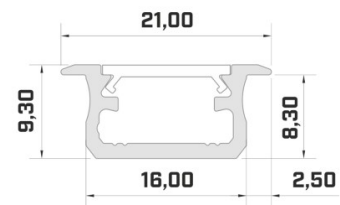

Product code 17880

Brand [LUMINES](#)
 Height 14.6mm
 Width 15.6mm
 Length 2020.0mm
 Casing colour black
 Casing material aluminium

Recessed black aluminum profile. From the LED House selection, you can also find suitable end caps and covers.

Product code 19116

Brand [LUMINES](#)
Height 9.3mm
Width 16.0mm
Length 2020.0mm
Casing colour gold
Casing material aluminium

Price without diffuser!

Aluminium profile LUMINES Type B 2m inox

Product code 15053

Brand [LUMINES](#)
Height 9.3mm
Width 16.0mm
Casing colour inox
Casing material aluminium

Price without diffuser!

Aluminium profile LUMINES Type B 2m silver

Product code 14513

Brand [LUMINES](#)
Height 9.3mm
Width 16.0mm
Length 2020.0mm
Casing colour silver
Casing material aluminium

Price without diffuser!

Aluminium profile LUMINES Type B 2m white

Product code 15637

Brand [LUMINES](#)
Height 9.3mm
Width 16.0mm
Length 2020.0mm
Casing colour white
Casing material aluminium

Price without diffuser!