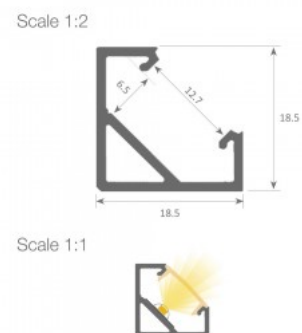

Aluminium profile LUZ NEGRA Montana 2m silver

Product code 14679

Brand [LUZ NEGRA](#)
Height 14.0mm
Length 2000.0mm
Casing colour silver
Casing material aluminium
Polishing matt

Price without cover!

Aluminium profile LUZ NEGRA Texas 2m silver

Product code 19645

Brand [LUZ NEGRA](#)
Height 12.5mm
Width 28.4mm
Length 2000.0mm
Casing colour silver
Casing material aluminium
Polishing matt

Price without cover!

Aluminium profile TOPMET Begtin12 1m gray

Product code 18527

Brand [TOPMET](#)
Height 6.6mm
Width 14.4mm
Length 1000.0mm
Casing colour gray
Casing material aluminium