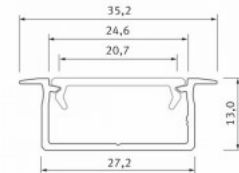

Product code 17880

Brand [LUMINES](#)
 Height 14.6mm
 Width 15.6mm
 Length 2020.0mm
 Casing colour black
 Casing material aluminium

Recessed black aluminum profile. From the LED House selection, you can also find suitable end caps and covers.

Aluminium profile LUMINES GEMI 2m black

Product code 17329

Brand [LUMINES](#)
 Height 13.0mm
 Width 27.2mm
 Length 2020.0mm
 Casing colour black
 Casing material aluminium

Recessed black aluminum profile. From the LED House selection, you can also find suitable end caps and covers.

Aluminium profile LUMINES GEMI 2m silver

Product code 17330

Brand [LUMINES](#)
 Height 13.0mm
 Width 27.2mm
 Length 2020.0mm
 Casing colour silver
 Casing material aluminium

Recessed silver aluminum profile.
 From the LED House selection, you
 can also find suitable end caps and
 covers.