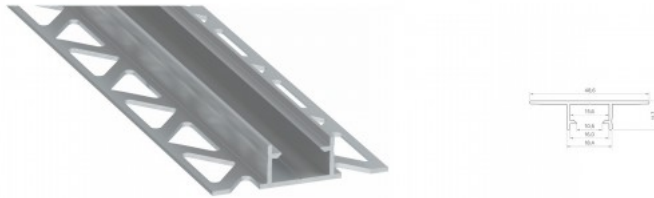

Aluminium profile LUMINES NIPO 3m silver

Product code 20951

Brand [LUMINES](#)
Length 3000.0mm
Casing colour silver
Casing material aluminium

Recessed black aluminum profile.
From the LED House selection, you
can also find suitable end caps and
covers.