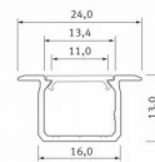

Aluminium profile LUMINES type U 2m white

Product code 17325

Brand [LUMINES](#)
Height 13.0mm
Width 16.0mm
Length 2020.0mm
Casing colour white
Casing material aluminium

Recessed white aluminum profile.
From the LED House selection, you
can also find suitable end caps and
covers.