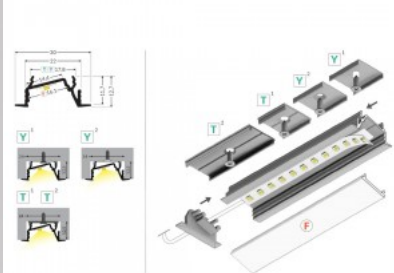

## Aluminium profile TOPMET DIAGONAL14 2m white

**Product code 18521**

Brand [TOPMET](#)

Length 2000.0mm

Casing colour white

Casing material aluminium

Aluminum profile is an excellent way to create an aesthetic and practical lighting solution for areas that would otherwise remain in shadow. Corner-mounted aluminum profile is ideal for accent lighting in the kitchen, in kitchen cabinets or above countertops, for illuminating shelves and drawers in wardrobes, for mood lighting in the living room instead of traditional moldings, for highlighting decorative items and books on shelves, for lighting stair treads in corridors, and many other different places. In the LED House assortment, you will also find a suitable LED strip, cover, and all other necessary accessories for the aluminum profile! Illuminate your world with LED House professionals - [check out our project portfolio here!](#)