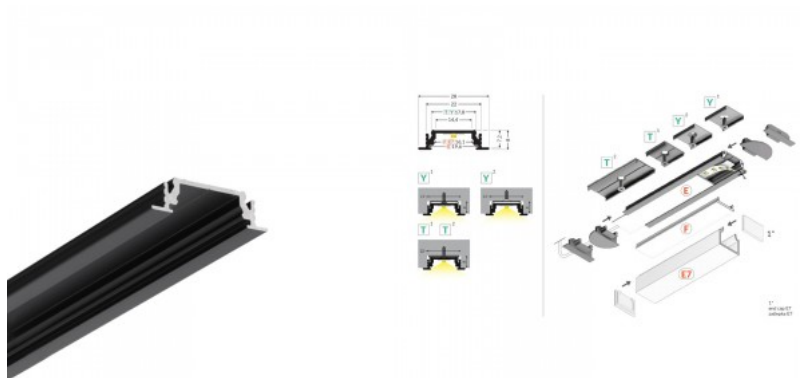

Aluminium profile TOPMET Groove14 1m black

Product code 18496

Brand [TOPMET](#)
Height 8.0mm
Width 22.0mm
Length 1000.0mm
Casing colour black
Casing material aluminium