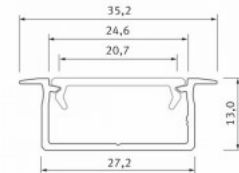

## Aluminium profile ALU PowerLine RPL 35mm 2m

**Product code 14509**

Height 35.0mm  
Width 35.0mm  
Length 2000.0mm

## Aluminium profile LUMINES Gaudi 2m silver

**Product code 19420**

Brand [LUMINES](#)  
Height 14.6mm  
Width 15.6mm  
Length 2020.0mm  
Casing colour silver  
Casing material aluminium

Recessed aluminum profile. From the LED House selection, you can also find suitable end caps and covers.