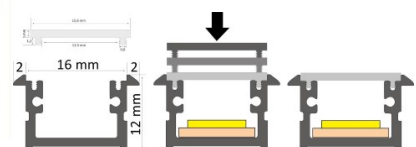

Product code 13339

Brand [LUZ NEGRA](#)
 Height 12.0mm
 Width 16.0mm
 Length 2000.0mm
 Casing colour silver
 Casing material aluminium
 Polishing matt

Price without cover!

Aluminium profile LUZ NEGRA Berlin XL 2m silver