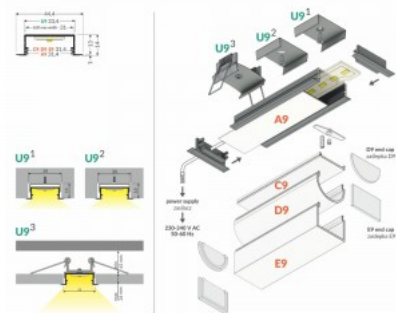

Aluminium profile TOPMET VARIO30-06 2m silver

Product code 16395

Brand [TOPMET](#)
Height 14.0mm
Width 33.4mm
Length 2000.0mm
Casing colour silver
Casing material aluminium