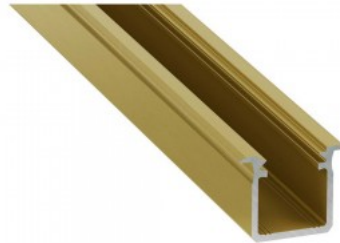

Aluminium profile LUMINES Type G 2m gold

Product code 19119

Brand [LUMINES](#)
Height 18.0mm
Width 22.0mm
Length 2020.0mm
Casing colour gold
Casing material aluminium

Price without cover!

Aluminium profile LUMINES Type G 2m silver

Product code 14535

Brand [LUMINES](#)
Height 18.0mm
Width 22.0mm
Length 2020.0mm
Casing colour silver
Casing material aluminium

Price without cover!