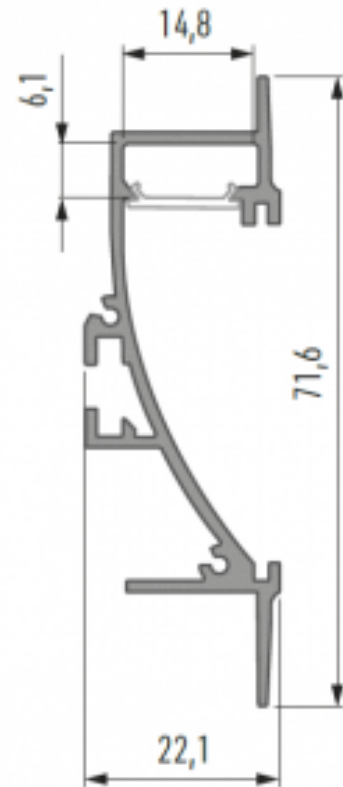

Aluminium profile LUMINES Tiano white 2m white

Product code 16445

Brand [LUMINES](#)
Length 2020.0mm
Casing colour white

Aluminium profile LUMINES Type B 2m black

Product code 15174

Brand [LUMINES](#)
Height 9.3mm
Width 16.0mm
Length 2020.0mm
Casing colour black
Casing material aluminium