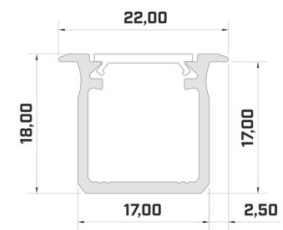

Brand [LUMINES](#)
 Height 9.3mm
 Width 16.0mm
 Length 3000.0mm
 Casing colour white
 Casing material aluminium

Price without diffuser!

Aluminium profile LUMINES Type G 2m black

Product code 14785

Brand [LUMINES](#)
 Height 18.0mm
 Width 22.0mm
 Length 2020.0mm
 Casing colour black
 Casing material aluminium

Product code 14786

Brand [LUMINES](#)
 Height 18.0mm
 Width 22.0mm
 Casing colour white
 Casing material aluminium

Price without cover!

Aluminium profile LUMINES Type G 3m black

Product code 14811

Brand [LUMINES](#)
 Height 18.0mm
 Width 22.0mm
 Length 2020.0mm
 Casing colour black
 Casing material aluminium

Price without cover!

Aluminium profile LUMINES Type G 3m silver

Product code 16363

Brand [LUMINES](#)
 Height 18.0mm
 Width 22.0mm
 Length 3000.0mm
 Casing colour silver
 Casing material aluminium

Price without cover!

Aluminium profile LUMINES Type J 2m silver

Product code 16813

Brand [LUMINES](#)
 Height 18.0mm
 Width 17.0mm
 Length 2020.0mm
 Casing colour silver
 Casing material aluminium

Price without diffuser!

Aluminium profile LUMINES Type Q18 2m