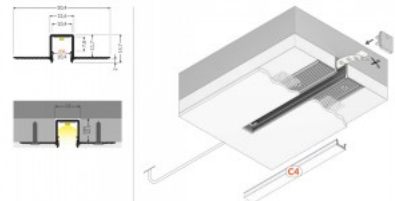

Aluminium profile TOPMET HIDE10 2m gray

Product code 20094

Brand [TOPMET](#)
Height 14.7mm
Width 50.4mm
Length 2000.0mm
Casing colour gray
Casing material aluminium