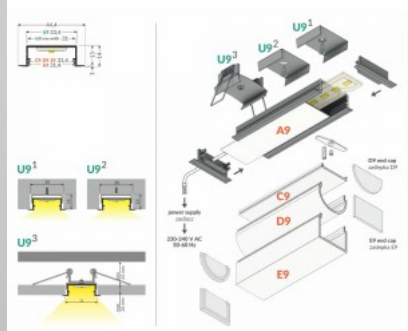

Aluminium profile TOPMET VARIO30-06 3m white

Product code 18531

Brand [TOPMET](#)
Length 3000.0mm
Casing colour white
Casing material aluminium