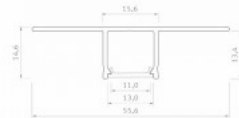

Aluminium profile LUMINES Falco 2m black

Product code 23282

Brand [LUMINES](#)
Length 2020.0mm
Casing colour black
Casing material aluminium

Price without diffuser!