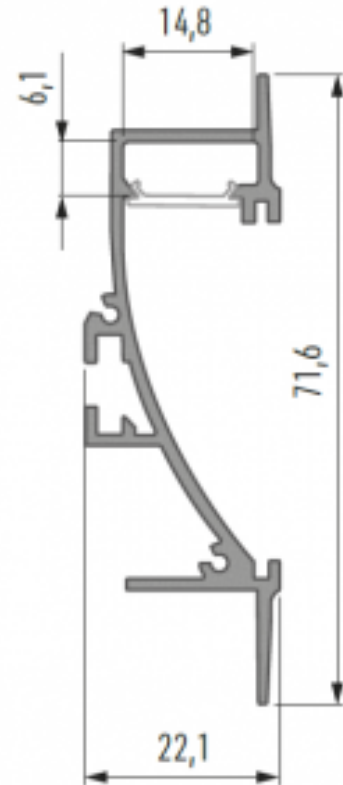

Aluminium profile LUMINES Tiano white 2m white

Product code 16445

Brand [LUMINES](#)
Length 2020.0mm
Casing colour white

Aluminium profile LUMINES Type B 2m black

Product code 15174

Brand [LUMINES](#)
Height 9.3mm
Width 16.0mm
Length 2020.0mm
Casing colour black
Casing material aluminium