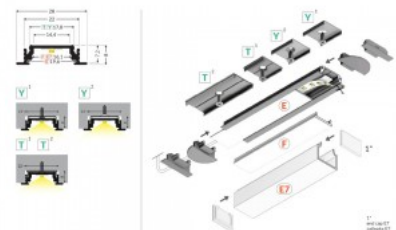

Aluminium profile TOPMET Groove14 3m

Product code 20852

Brand [TOPMET](#)
Height 8.0mm
Width 28.0mm
Length 3000.0mm