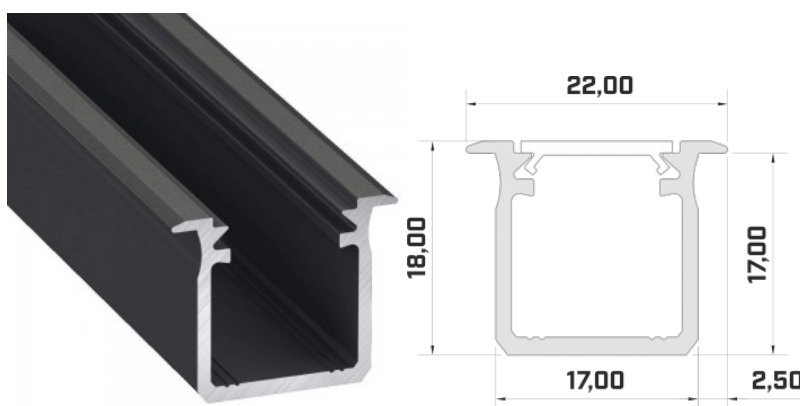

Aluminium profile LUMINES Type G 2m white

Product code 14786

Brand [LUMINES](#)
Height 18.0mm
Width 22.0mm
Casing colour white
Casing material aluminium

Price without cover!

Aluminium profile LUMINES Type G 3m black

Product code 14811

Brand [LUMINES](#)
Height 18.0mm
Width 22.0mm
Length 2020.0mm
Casing colour black
Casing material aluminium

Price without cover!