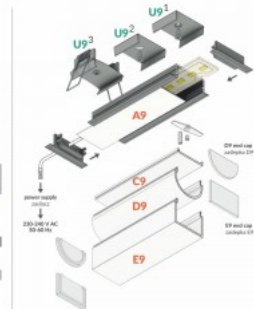

Aluminium profile TOPMET VARIO30-06 2m black

Product code 16394

Brand [TOPMET](#)
Height 14.0mm
Width 33.4mm
Length 2000.0mm
Casing colour black
Casing material aluminium