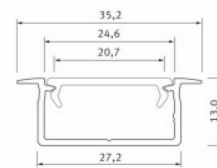

Product code 17880

Brand [LUMINES](#)
 Height 14.6mm
 Width 15.6mm
 Length 2020.0mm
 Casing colour black
 Casing material aluminium

Recessed black aluminum profile. From the LED House selection, you can also find suitable end caps and covers.

Aluminium profile LUMINES GEMI 2m silver

Product code 17330

Brand [LUMINES](#)
 Height 13.0mm
 Width 27.2mm
 Length 2020.0mm
 Casing colour silver
 Casing material aluminium

Recessed silver aluminum profile.
 From the LED House selection, you
 can also find suitable end caps and
 covers.

Aluminium profile LUMINES GEMI 2m white

Product code 17328

Brand [LUMINES](#)
 Height 13.0mm
 Width 27.2mm
 Length 2020.0mm
 Casing colour white
 Casing material aluminium

Recessed white aluminum profile.
 From the LED House selection, you
 can also find suitable end caps and
 covers.