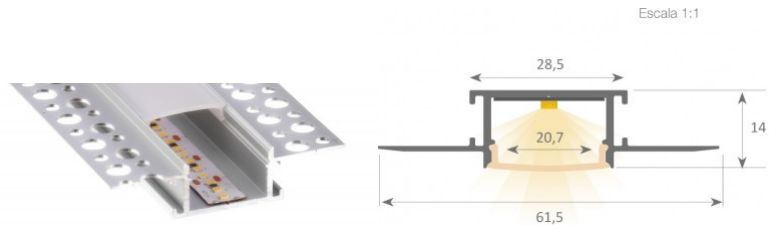

Aluminium profile LUZ NEGRA Montana 2m silver

Product code 14679

Brand [LUZ NEGRA](#)
Height 14.0mm
Length 2000.0mm
Casing colour silver
Casing material aluminium
Polishing matt

Price without cover!