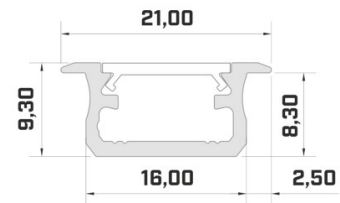

Product code 17880

Brand [LUMINES](#)
 Height 14.6mm
 Width 15.6mm
 Length 2020.0mm
 Casing colour black
 Casing material aluminium

Recessed black aluminum profile. From the LED House selection, you can also find suitable end caps and covers.

Product code 19116

Brand [LUMINES](#)
Height 9.3mm
Width 16.0mm
Length 2020.0mm
Casing colour gold
Casing material aluminium

Price without diffuser!

Aluminium profile LUMINES Type B 2m inox

Product code 15053

Brand [LUMINES](#)
Height 9.3mm
Width 16.0mm
Casing colour inox
Casing material aluminium

Price without diffuser!

Aluminium profile LUMINES Type B 2m silver

Product code 14513

Brand [LUMINES](#)
Height 9.3mm
Width 16.0mm
Length 2020.0mm
Casing colour silver
Casing material aluminium

Price without diffuser!

Aluminium profile LUMINES Type B 2m white

Product code 15637

Brand [LUMINES](#)
Height 9.3mm
Width 16.0mm
Length 2020.0mm
Casing colour white
Casing material aluminium

Price without diffuser!