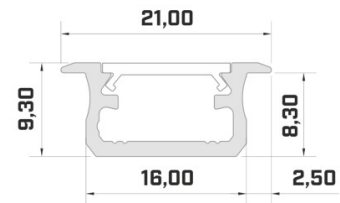

Product code 17880

Brand [LUMINES](#)
 Height 14.6mm
 Width 15.6mm
 Length 2020.0mm
 Casing colour black
 Casing material aluminium

Recessed black aluminum profile. From the LED House selection, you can also find suitable end caps and covers.

Brand [LUMINES](#)
Height 9.3mm
Width 16.0mm
Casing colour inox
Casing material aluminium

Price without diffuser!

Aluminium profile LUMINES Type B 2m silver

Product code 14513

Brand [LUMINES](#)
Height 9.3mm
Width 16.0mm
Length 2020.0mm
Casing colour silver
Casing material aluminium

Product code 16346

Brand [LUMINES](#)
Height 9.3mm
Width 16.0mm
Length 3000.0mm
Casing colour silver
Casing material aluminium

Price without diffuser!

Aluminium profile LUMINES Type B 3m white

Product code 17583

Brand [LUMINES](#)
 Height 9.3mm
 Width 16.0mm
 Length 3000.0mm
 Casing colour white
 Casing material aluminium

Price without diffuser!

Aluminium profile LUMINES Type G 2m black

Product code 14785

Brand [LUMINES](#)
 Height 18.0mm
 Width 22.0mm
 Length 2020.0mm
 Casing colour black
 Casing material aluminium