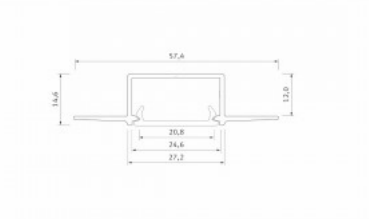

Aluminium profile LUMINES GEMI 3m white

Product code 18096

Brand [LUMINES](#)
Height 13.0mm
Width 27.2mm
Length 3000.0mm
Casing colour white
Casing material aluminium

Recessed white aluminum profile.
From the LED House selection, you
can also find suitable end caps and
covers.

Aluminium profile LUMINES HIRO 2m black

Product code 19255

Brand [LUMINES](#)
Height 14.6mm
Width 27.2mm
Length 2020.0mm
Casing colour black
Casing material aluminium

Recessed black aluminum profile.
From the LED House selection, you
can also find suitable end caps and
covers.

Aluminium profile LUMINES Hiro 2m silver

Product code 19148

Brand [LUMINES](#)
Height 14.6mm
Width 57.4mm
Length 2000.0mm
Casing colour silver
Casing material aluminium
Polishing matt

Price without cover!