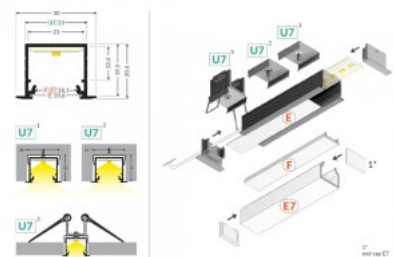

Aluminium profile TOPMET LINEA-IN20 2m silver

Product code 18417

Brand [TOPMET](#)
Height 20.4mm
Width 23.0mm
Length 2000.0mm
Casing colour silver
Casing material aluminium