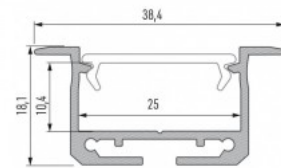

Aluminium profile LUMINES inSILEDA 2m black

Product code 23186

Brand [LUMINES](#)
Height 18.1mm
Width 38.4mm
Length 2020.0mm
Casing colour black
Casing material aluminium
Polishing matt