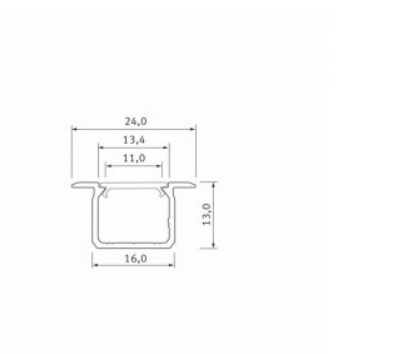

Aluminium profile LUMINES type U 2m black