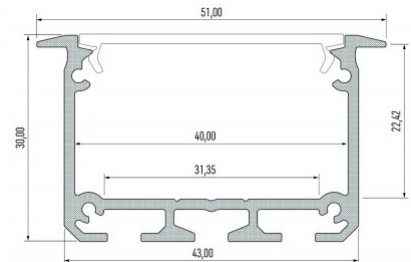

Aluminium profile LUMINES INSO 2m white

Product code 15471

Brand [LUMINES](#)
Height 30.0mm
Width 43.0mm
Length 2020.0mm
Casing colour white
Casing material aluminium

Price without cover!

Aluminium profile LUMINES INSO 3m black

Product code 16452

Brand [LUMINES](#)
Height 30.0mm
Width 43.0mm
Length 3000.0mm
Casing colour black
Casing material aluminium

Price without cover!