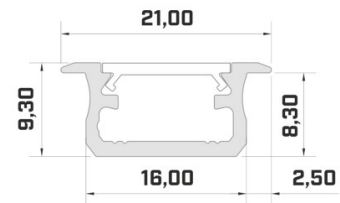

Aluminium profile LUMINES Type B 2m white

Product code 15637

Brand [LUMINES](#)
Height 9.3mm
Width 16.0mm
Length 2020.0mm
Casing colour white
Casing material aluminium

Price without diffuser!