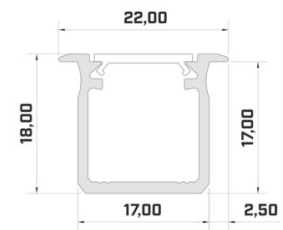

Product code 17880

Brand [LUMINES](#)
 Height 14.6mm
 Width 15.6mm
 Length 2020.0mm
 Casing colour black
 Casing material aluminium

Recessed black aluminum profile. From the LED House selection, you can also find suitable end caps and covers.

Product code 16346

Brand [LUMINES](#)
Height 9.3mm
Width 16.0mm
Length 3000.0mm
Casing colour silver
Casing material aluminium

Price without diffuser!

Aluminium profile LUMINES Type B 3m white

Product code 17583

Brand [LUMINES](#)
 Height 9.3mm
 Width 16.0mm
 Length 3000.0mm
 Casing colour white
 Casing material aluminium

Price without diffuser!

Aluminium profile LUMINES Type G 2m black

Product code 14785

Brand [LUMINES](#)
 Height 18.0mm
 Width 22.0mm
 Length 2020.0mm
 Casing colour black
 Casing material aluminium

Price without cover!

Aluminium profile LUMINES Type G 2m gold

Product code 19119

Brand [LUMINES](#)
 Height 18.0mm
 Width 22.0mm
 Length 2020.0mm
 Casing colour gold
 Casing material aluminium

Price without cover!