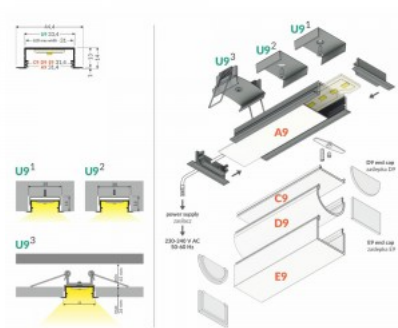

Aluminium profile TOPMET VARIO30-06 2m silver

Product code 16395

Brand [TOPMET](#)
Height 14.0mm
Width 33.4mm
Length 2000.0mm
Casing colour silver
Casing material aluminium