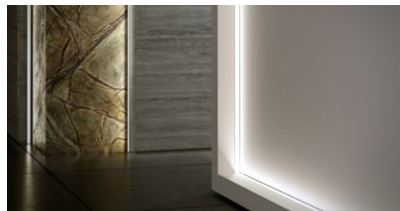

Price without cover!

Aluminium profile LUMINES Type G 3m silver

Product code 16363

Brand [LUMINES](#)
 Height 18.0mm
 Width 22.0mm
 Length 3000.0mm
 Casing colour silver
 Casing material aluminium

Price without cover!