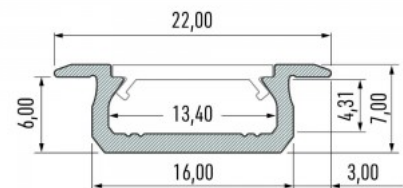

Aluminium profile LUMINES Type Z 3m silver

Product code 18098

Brand [LUMINES](#)
Height 7.0mm
Width 16.0mm
Length 3000.0mm
Casing colour silver
Casing material aluminium
Polishing matt

Price without cover!