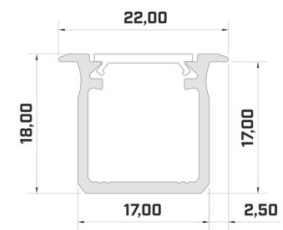

## Aluminium profile LUMINES Type G 2m silver

**Product code 14535**

Brand [LUMINES](#)  
 Height 18.0mm  
 Width 22.0mm  
 Length 2020.0mm  
 Casing colour silver  
 Casing material aluminium

Price without cover!

## Aluminium profile LUMINES Type G 2m white

**Product code 14786**

Brand [LUMINES](#)  
Height 18.0mm  
Width 22.0mm  
Casing colour white  
Casing material aluminium

Price without cover!

## Aluminium profile LUMINES Type G 3m black

**Product code 14811**

Brand [LUMINES](#)  
Height 18.0mm  
Width 22.0mm  
Length 2020.0mm  
Casing colour black  
Casing material aluminium

Price without cover!

## Aluminium profile LUMINES Type G 3m silver

**Product code 16363**

Brand [LUMINES](#)  
 Height 18.0mm  
 Width 22.0mm  
 Length 3000.0mm  
 Casing colour silver  
 Casing material aluminium

Price without cover!