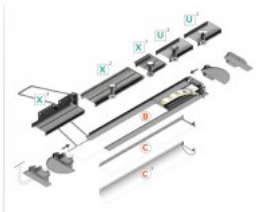

Aluminium profile TOPMET GROOVE10 2m gray

Product code 18465

Brand [TOPMET](#)
Height 7.0mm
Width 18.0mm
Length 2000.0mm
Casing colour gray
Casing material aluminium