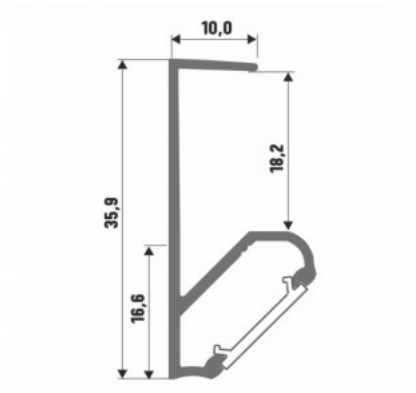

Product code 14786

Brand [LUMINES](#)
 Height 18.0mm
 Width 22.0mm
 Casing colour white
 Casing material aluminium

Price without cover!

Aluminium profile LUMINES Type G 3m black

Product code 14811

Brand [LUMINES](#)
 Height 18.0mm
 Width 22.0mm
 Length 2020.0mm
 Casing colour black
 Casing material aluminium

Price without cover!

Aluminium profile LUMINES Type G 3m silver

Product code 16363

Brand [LUMINES](#)
 Height 18.0mm
 Width 22.0mm
 Length 3000.0mm
 Casing colour silver
 Casing material aluminium

Price without cover!

Aluminium profile LUMINES Type J 2m silver

Product code 16813

Brand [LUMINES](#)
 Height 18.0mm
 Width 17.0mm
 Length 2020.0mm
 Casing colour silver
 Casing material aluminium

Price without diffuser!

Aluminium profile LUMINES Type Q18 2m

Product code 17349

Brand [LUMINES](#)
 Height 35.9mm
 Width 10.0mm
 Length 2000.0mm
 Casing material aluminium

Price without diffuser!

Aluminium profile LUMINES type U 2m black

Product code 17326

Brand [LUMINES](#)
 Height 13.0mm
 Width 16.0mm
 Length 2020.0mm
 Casing colour black
 Casing material aluminium