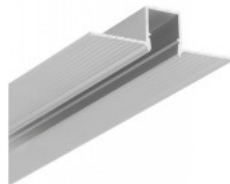

Aluminium profile TOPMET HIDE10 2m gray

Product code 20094

Brand [TOPMET](#)
Height 14.7mm
Width 50.4mm
Length 2000.0mm
Casing colour gray
Casing material aluminium