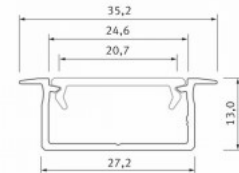

## Aluminium profile LUMINES GEMI 2m silver

**Product code 17330**

Brand [LUMINES](#)  
Height 13.0mm  
Width 27.2mm  
Length 2020.0mm  
Casing colour silver  
Casing material aluminium

Recessed silver aluminum profile.  
From the LED House selection, you  
can also find suitable end caps and  
covers.

## Aluminium profile LUMINES GEMI 2m white

**Product code 17328**

Brand [LUMINES](#)  
Height 13.0mm  
Width 27.2mm  
Length 2020.0mm  
Casing colour white  
Casing material aluminium

Recessed white aluminum profile.  
From the LED House selection, you  
can also find suitable end caps and  
covers.