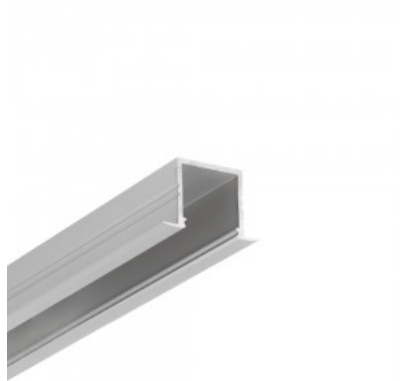

A recessed aluminum profile designed for installation between tiles up to 10 mm thick. Its main advantage is the ability to integrate LED strips (up to 12 mm wide) into tiling solutions, ensuring uniform and aesthetic light distribution.