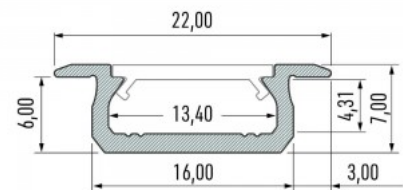

Aluminium profile LUMINES Type Z 2m silver

Product code 14672

Brand [LUMINES](#)
Height 7.0mm
Width 16.0mm
Length 2020.0mm
Casing colour silver
Casing material aluminium
Polishing matt

Price without cover!