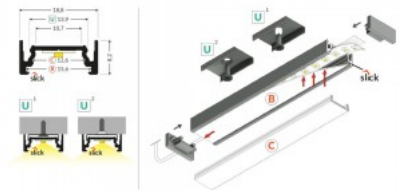

Aluminium profile TOPMET Begtin12 2m black

Product code 19312

Brand [TOPMET](#)
Height 6.6mm
Width 14.4mm
Length 2000.0mm
Casing colour black
Casing material aluminium