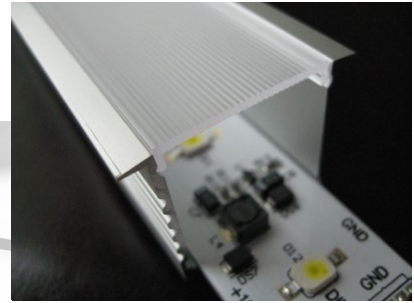

Aluminium profile ALU PowerLine RPL 35mm 2m

Product code 14509

Height 35.0mm
Width 35.0mm
Length 2000.0mm

Aluminium profile ALU SlimLine Recessed 15mm 2m

Product code 13080

Lens angle 0
Length 2.0mm

Aluminium profile LUMINES Falco 2m silver