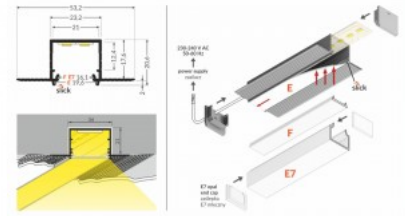

Aluminium profile TOPMET LINEA-IN20 TRIMLESS 3m silver

Product code 17194

Brand [TOPMET](#)
Height 20.6mm
Width 23.2mm
Length 3000.0mm
Casing colour silver
Casing material aluminium