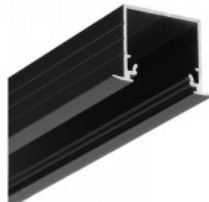

Aluminium profile TOPMET LINEA-IN20 2m black

Product code 18449

Brand [TOPMET](#)
Height 20.4mm
Width 23.0mm
Length 2000.0mm
Casing colour black
Casing material aluminium