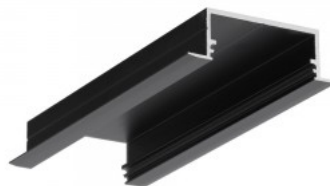

Aluminium profile TOPMET VARIO30-06 2m black

Product code 16394

Brand [TOPMET](#)
Height 14.0mm
Width 33.4mm
Length 2000.0mm
Casing colour black
Casing material aluminium