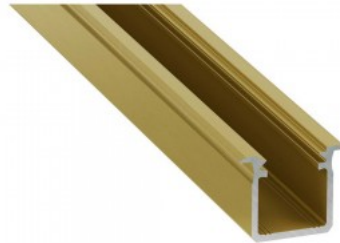

Price without cover!

Aluminium profile LUMINES Type G 2m gold

Product code 19119

Brand [LUMINES](#)
 Height 18.0mm
 Width 22.0mm
 Length 2020.0mm
 Casing colour gold
 Casing material aluminium

Price without cover!

Aluminium profile LUMINES Type G 2m silver

Product code 14535

Brand [LUMINES](#)
 Height 18.0mm
 Width 22.0mm
 Length 2020.0mm
 Casing colour silver
 Casing material aluminium

Price without cover!

Aluminium profile LUMINES Type G 2m white