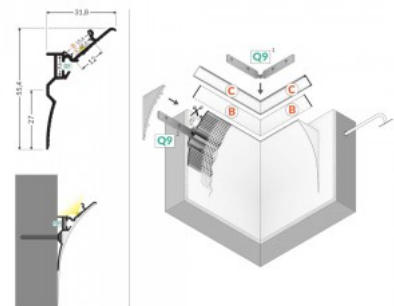

Aluminium profile TOPMET SMOOTH12 2m non-anodized gray

Product code 18420

Brand [TOPMET](#)
Length 2000.0mm
Casing colour gray
Casing material aluminium