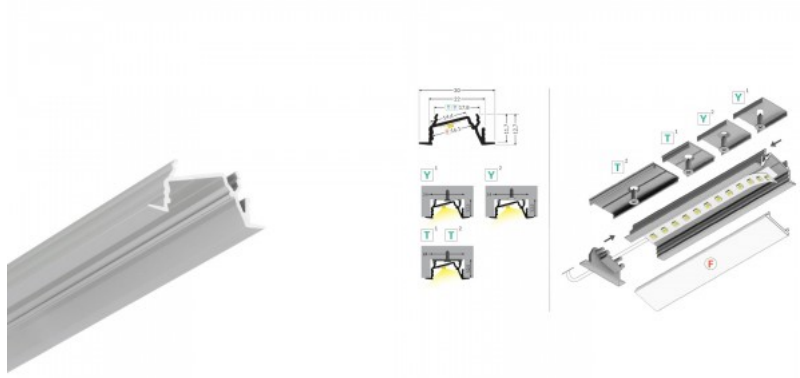

## Aluminium profile TOPMET DIAGONAL14 2m non-anodized aluminum

**Product code 18438**

Brand [TOPMET](#)

Length 2000.0mm

Casing colour aluminum

Casing material aluminium

Aluminum profile is an excellent way to create an aesthetic and practical lighting solution for areas that would otherwise remain in shadow. Corner-mounted aluminum profile is ideal for accent lighting in the kitchen, in kitchen cabinets or above countertops, for illuminating shelves and drawers in wardrobes, for mood lighting in the living room instead of traditional moldings, for highlighting decorative items and books on shelves, for lighting stair treads in corridors, and many other different places. In the LED House assortment, you will also find a suitable LED strip, cover, and all other necessary accessories for the aluminum profile! Illuminate your world with LED House professionals - [check out our project portfolio here!](#)