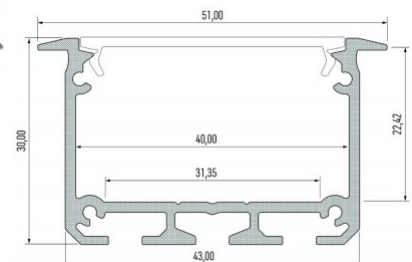

Product code 17880

Brand [LUMINES](#)
 Height 14.6mm
 Width 15.6mm
 Length 2020.0mm
 Casing colour black
 Casing material aluminium

Recessed black aluminum profile. From the LED House selection, you can also find suitable end caps and covers.

Product code 15471

Brand [LUMINES](#)
 Height 30.0mm
 Width 43.0mm
 Length 2020.0mm
 Casing colour white
 Casing material aluminium

Price without cover!

Aluminium profile LUMINES INSO 3m black

Product code 16452

Brand [LUMINES](#)
 Height 30.0mm
 Width 43.0mm
 Length 3000.0mm
 Casing colour black
 Casing material aluminium

Price without cover!

Aluminium profile LUMINES INSO 3m silver

Product code 14653

Brand [LUMINES](#)
 Height 30.0mm
 Width 43.0mm
 Length 3000.0mm
 Casing colour silver
 Casing material aluminium