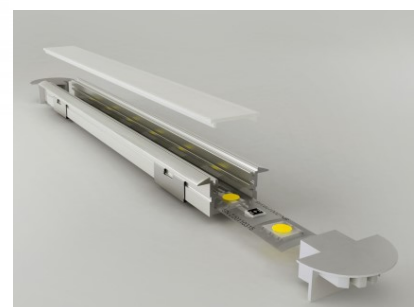

Aluminium profile LUZ NEGRA Amsterdam 3m silver

Product code 14685

Brand [LUZ NEGRA](#)
Width 30.0mm
Length 3000.0mm
Casing colour silver
Casing material aluminium
Polishing matt

Цена без покрытия!

Aluminium profile LUZ NEGRA Berlin 2m silver

Product code 13339

Brand [LUZ NEGRA](#)
Height 12.0mm
Width 16.0mm
Length 2000.0mm
Casing colour silver
Casing material aluminium
Polishing matt

Price without cover!