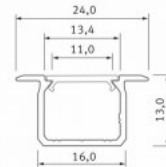

Aluminium profile LUMINES type U 2m silver

Product code 17327

Brand [LUMINES](#)
Height 13.0mm
Width 16.0mm
Length 2020.0mm
Casing colour silver
Casing material aluminium

Recessed silver aluminum profile.
From the LED House selection, you
can also find suitable end caps and
covers.