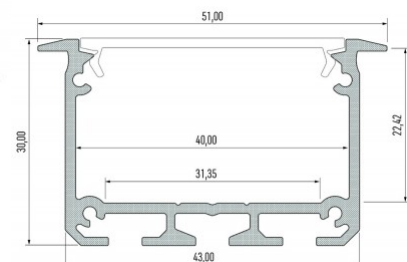

Aluminium profile LUMINES INSO 2m silver

Product code 14560

Brand [LUMINES](#)
Height 30.0mm
Width 43.0mm
Casing colour silver
Casing material aluminium