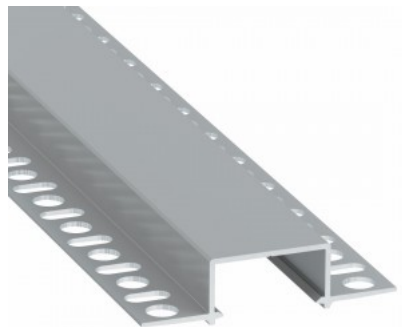

Aluminium profile LUMINES Hiro 2m silver

Product code 19148

Brand [LUMINES](#)
Height 14.6mm
Width 57.4mm
Length 2000.0mm
Casing colour silver
Casing material aluminium
Polishing matt