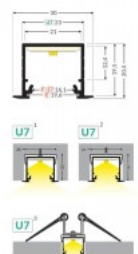

Product code 18417

Brand [TOPMET](#)
Height 20.4mm
Width 23.0mm
Length 2000.0mm
Casing colour silver
Casing material aluminium

Aluminium profile TOPMET LINEA-IN20 2m white

Product code 18522

Brand [TOPMET](#)
Height 20.4mm
Width 23.0mm
Length 2000.0mm
Casing colour white
Casing material aluminium