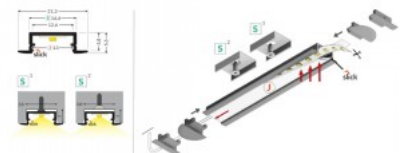

Aluminium profile TOPMET Begtin12 2m non-anodized gray

Product code 18419

Brand [TOPMET](#)
Height 6.6mm
Width 14.4mm
Length 2000.0mm
Casing colour gray
Casing material aluminium