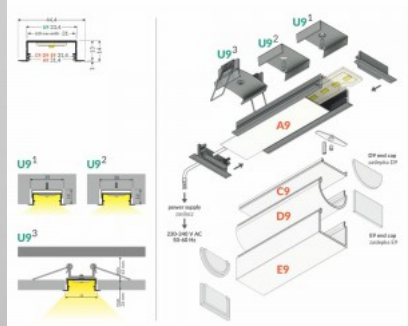

Aluminium profile TOPMET VARIO30-06 4m white

Product code 18490

Brand [TOPMET](#)
Length 4050.0mm
Casing colour white
Casing material aluminium