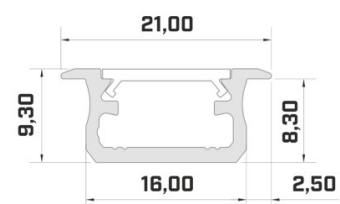

Aluminium profile LUMINES Type B 2m silver

Product code 14513

Brand [LUMINES](#)
Height 9.3mm
Width 16.0mm
Length 2020.0mm
Casing colour silver
Casing material aluminium

Price without diffuser!