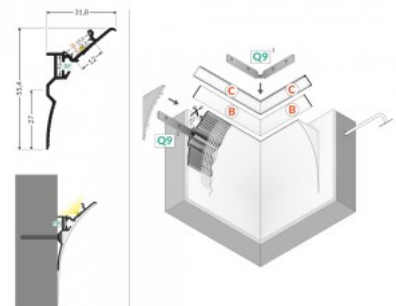

Aluminium profile TOPMET SMOOTH12 2m non-anodized gray

Product code 18420

Brand [TOPMET](#)
Length 2000.0mm
Casing colour gray
Casing material aluminium