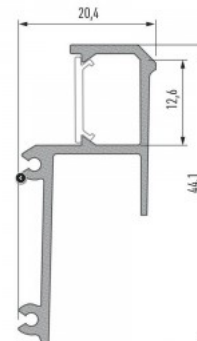

Aluminium profile LUMINES IPA12 2m silver

Product code 16894

Brand [LUMINES](#)
Height 20.4mm
Width 44.1mm
Length 2020.0mm
Casing colour silver
Casing material aluminium

Price without diffuser!