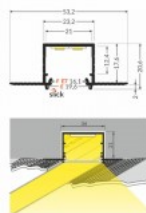

Aluminium profile TOPMET LINEA-IN20 TRIMLESS 2m white

Product code 18467

Brand [TOPMET](#)
Height 20.6mm
Width 23.2mm
Length 2000.0mm
Casing colour white
Casing material aluminium