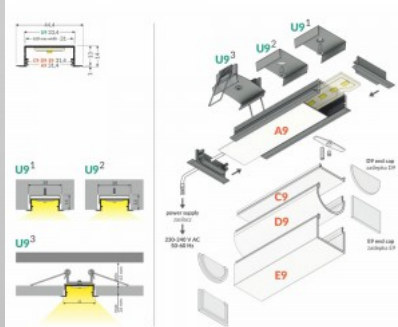

Aluminium profile TOPMET VARIO30-06 3m white

Product code 18531

Brand [TOPMET](#)
Length 3000.0mm
Casing colour white
Casing material aluminium