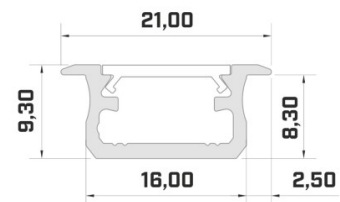

Aluminium profile ALU PowerLine RPL 35mm 2m

Product code 14509

Height 35.0mm
Width 35.0mm
Length 2000.0mm

Aluminium profile ALU SlimLine Recessed 15mm 2m

Product code 13080

Lens angle 0
Length 2.0mm

Aluminium profile LUMINES Falco 2m silver

Product code 17880

Brand [LUMINES](#)
 Height 14.6mm
 Width 15.6mm
 Length 2020.0mm
 Casing colour black
 Casing material aluminium

Recessed black aluminum profile. From the LED House selection, you can also find suitable end caps and covers.

Product code 19116

Brand [LUMINES](#)
Height 9.3mm
Width 16.0mm
Length 2020.0mm
Casing colour gold
Casing material aluminium

Price without diffuser!

Aluminium profile LUMINES Type B 2m inox

Product code 15053

Brand [LUMINES](#)
Height 9.3mm
Width 16.0mm
Casing colour inox
Casing material aluminium

Price without diffuser!

Aluminium profile LUMINES Type B 2m silver

Product code 14513

Brand [LUMINES](#)
Height 9.3mm
Width 16.0mm
Length 2020.0mm
Casing colour silver
Casing material aluminium