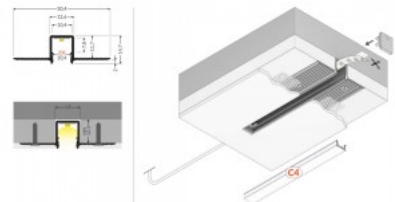

Aluminium profile TOPMET HIDE10 3m gray

Product code 17226

Brand [TOPMET](#)
Height 14.7mm
Width 50.4mm
Length 3000.0mm
Casing colour gray
Casing material aluminium