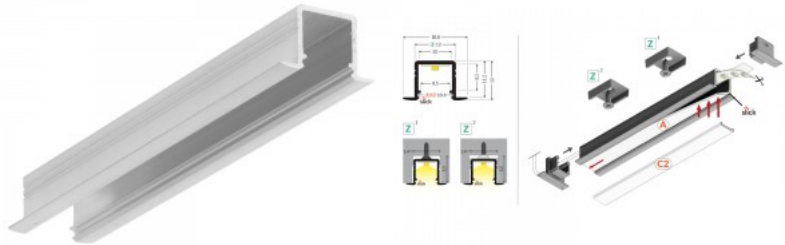

Aluminium profile TOPMET SMART-IN10 2m gray

Product code 16367

Brand [TOPMET](#)
Height 12.0mm
Width 12.0mm
Length 2000.0mm
Casing colour gray
Casing material aluminium