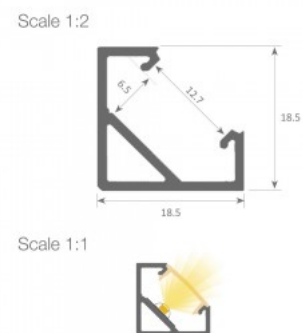

Aluminium profile LUZ NEGRA Texas 2m silver

Product code 19645

Brand [LUZ NEGRA](#)
Height 12.5mm
Width 28.4mm
Length 2000.0mm
Casing colour silver
Casing material aluminium
Polishing matt

Price without cover!