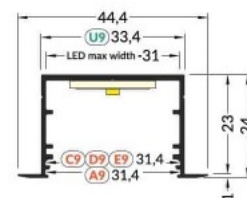

Aluminium profile TOPMET VARIO30-07 2m black

Product code 16336

Brand [TOPMET](#)
Height 24.0mm
Width 33.4mm
Length 2000.0mm
Casing colour black
Casing material aluminium