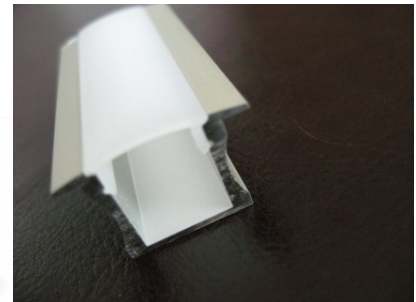

Aluminium profile ALU PowerLine RPL 35mm 2m

Product code 14509

Height 35.0mm
Width 35.0mm
Length 2000.0mm

Aluminium profile ALU SlimLine Recessed 15mm 2m

Product code 13080

Lens angle 0
Length 2.0mm

Aluminium profile LUMINES Falco 2m silver