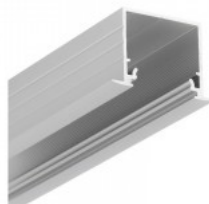

Aluminium profile TOPMET LINEA-IN20 2m silver

Product code 18417

Brand [TOPMET](#)
Height 20.4mm
Width 23.0mm
Length 2000.0mm
Casing colour silver
Casing material aluminium