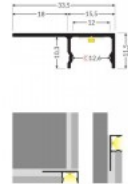

Aluminium profile TOPMET UNI-TILE12 270deg 2m gray

Product code 20095

Brand [TOPMET](#)
Length 2000.0mm
Casing colour gray

A recessed aluminum profile designed for installation between tiles up to 10 mm thick. Its main advantage is the ability to integrate LED strips (up to 12 mm wide) into tiling solutions, ensuring uniform and aesthetic light distribution.