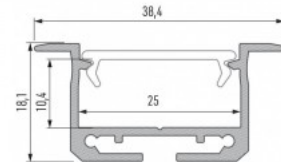

Aluminium profile LUMINES inSILEDA 3m black

Product code 23187

Brand [LUMINES](#)
Height 18.1mm
Width 38.4mm
Length 3000.0mm
Casing colour black
Casing material aluminium
Polishing matt