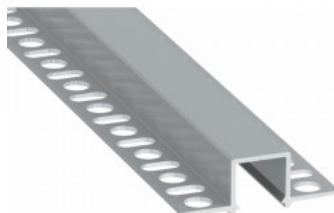

Aluminium profile LUMINES Gaudi 2m silver

Product code 19420

Brand [LUMINES](#)
Height 14.6mm
Width 15.6mm
Length 2020.0mm
Casing colour silver
Casing material aluminium

Recessed aluminum profile. From the LED House selection, you can also find suitable end caps and covers.