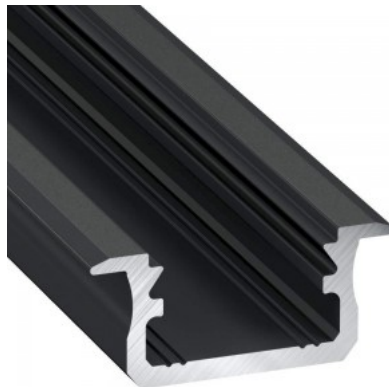

Aluminium profile LUMINES Type B 3m black

Product code 16241

Brand [LUMINES](#)
Height 9.3mm
Width 16.0mm
Length 3000.0mm
Casing colour black
Casing material aluminium

Price without diffuser!