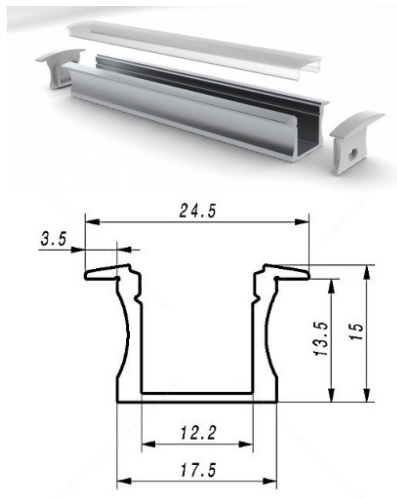

Aluminium profile ALU PowerLine RPL 35mm 2m

Product code 14509

Height 35.0mm
Width 35.0mm
Length 2000.0mm

Aluminium profile ALU SlimLine Recessed 15mm 2m

Product code 13080

Lens angle 0
Length 2.0mm

Aluminium profile LUMINES Falco 2m silver