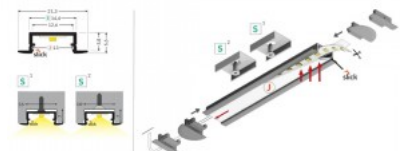

Aluminium profile TOPMET Begtin12 2m non-anodized gray

Product code 18419

Brand [TOPMET](#)
Height 6.6mm
Width 14.4mm
Length 2000.0mm
Casing colour gray
Casing material aluminium