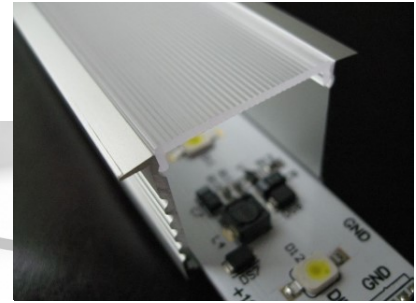

Aluminium profile ALU PowerLine RPL 35mm 2m

Product code 14509

Height 35.0mm
Width 35.0mm
Length 2000.0mm

Aluminium profile ALU SlimLine Recessed 15mm 2m

Product code 13080

Lens angle 0
Length 2.0mm

Aluminium profile LUMINES Falco 2m silver