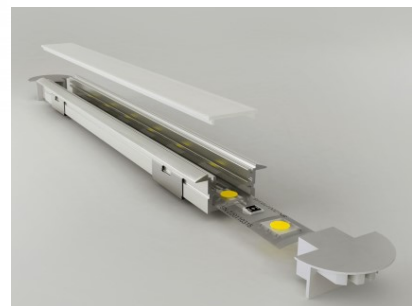

Aluminium profile LUZ NEGRA Amsterdam 3m silver

Product code 14685

Brand [LUZ NEGRA](#)
Width 30.0mm
Length 3000.0mm
Casing colour silver
Casing material aluminium
Polishing matt

Цена без покрытия!

Aluminium profile LUZ NEGRA Berlin 2m silver

Product code 13339

Brand [LUZ NEGRA](#)
Height 12.0mm
Width 16.0mm
Length 2000.0mm
Casing colour silver
Casing material aluminium
Polishing matt

Price without cover!