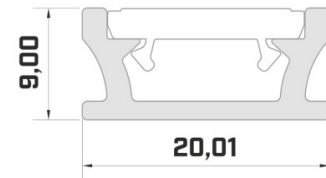

Product code 17880

Brand [LUMINES](#)
 Height 14.6mm
 Width 15.6mm
 Length 2020.0mm
 Casing colour black
 Casing material aluminium

Recessed black aluminum profile. From the LED House selection, you can also find suitable end caps and covers.

Product code 15055

Brand [LUMINES](#)
Length 2000.0mm

Aluminium profile LUMINES TERRA 2m gold

Product code 19122

Brand [LUMINES](#)
Height 9.0mm
Width 20.0mm
Length 2020.0mm
Casing colour gold
Casing material aluminium

Price without cover!

Aluminium profile LUMINES TERRA 2m silver

Product code 14539

Brand [LUMINES](#)
 Height 9.0mm
 Width 20.0mm
 Length 2020.0mm
 Casing colour silver
 Casing material aluminium

Price without cover!