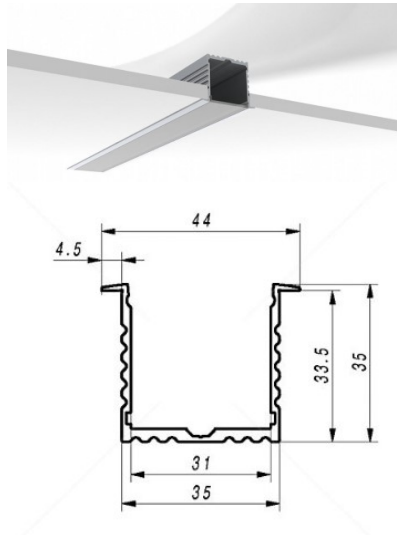

Aluminium profile ALU PowerLine RPL 35mm 2m

Product code 14509

Height 35.0mm
Width 35.0mm
Length 2000.0mm

Aluminium profile ALU SlimLine Recessed 15mm 2m

Product code 13080

Lens angle 0
Length 2.0mm

Aluminium profile LUMINES Falco 2m silver