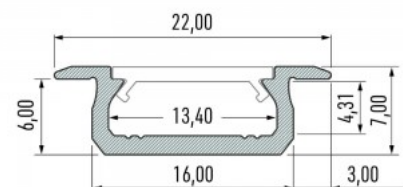

Aluminium profile LUMINES Type Z 3m white

Product code 16985

Brand [LUMINES](#)
Height 7.0mm
Width 16.0mm
Length 3000.0mm
Casing colour white
Casing material aluminium
Polishing matt

Price without cover!