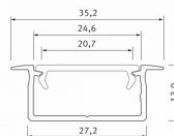

Aluminium profile LUMINES GEMI 2m black

Product code 17329

Brand [LUMINES](#)
Height 13.0mm
Width 27.2mm
Length 2020.0mm
Casing colour black
Casing material aluminium