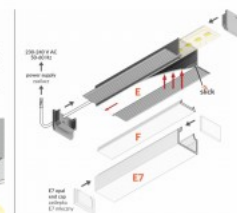

Aluminium profile TOPMET LINEA-IN20 TRIMLESS 2m white

Product code 18467

Brand [TOPMET](#)
Height 20.6mm
Width 23.2mm
Length 2000.0mm
Casing colour white
Casing material aluminium