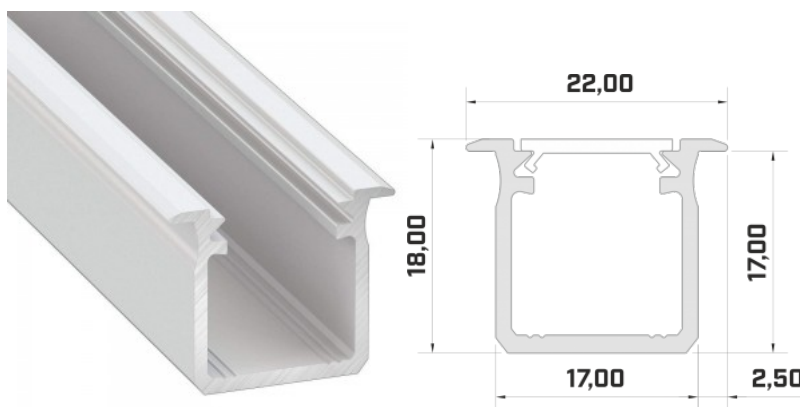

Aluminium profile LUMINES Type G 2m white

Product code 14786

Brand [LUMINES](#)
Height 18.0mm
Width 22.0mm
Casing colour white
Casing material aluminium

Price without cover!

Aluminium profile LUMINES Type G 3m black

Product code 14811

Brand [LUMINES](#)
Height 18.0mm
Width 22.0mm
Length 2020.0mm
Casing colour black
Casing material aluminium

Price without cover!