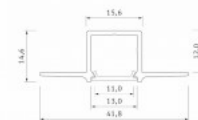

Aluminium profile LUMINES Gaudi 2m black

Product code 17880

Brand [LUMINES](#)
Height 14.6mm
Width 15.6mm
Length 2020.0mm
Casing colour black
Casing material aluminium

Recessed black aluminum profile. From the LED House selection, you can also find suitable end caps and covers.

Aluminium profile LUMINES Gaudi 2m silver

Product code 19420

Brand [LUMINES](#)
Height 14.6mm
Width 15.6mm
Length 2020.0mm
Casing colour silver
Casing material aluminium

Recessed aluminum profile. From the LED House selection, you can also find suitable end caps and covers.

Aluminium profile LUMINES GEMI 2m black

Product code 17329

Brand [LUMINES](#)
Height 13.0mm
Width 27.2mm
Length 2020.0mm
Casing colour black
Casing material aluminium

Recessed black aluminum profile. From the LED House selection, you can also find suitable end caps and covers.