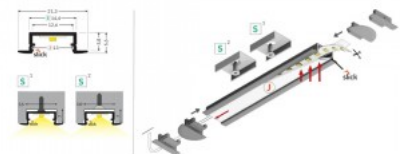

Aluminium profile TOPMET Begtin12 2m black

Product code 19312

Brand [TOPMET](#)
Height 6.6mm
Width 14.4mm
Length 2000.0mm
Casing colour black
Casing material aluminium