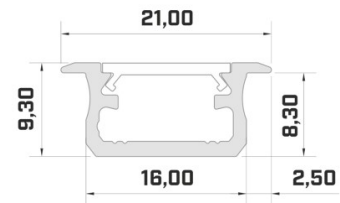

Product code 17880

Brand [LUMINES](#)
 Height 14.6mm
 Width 15.6mm
 Length 2020.0mm
 Casing colour black
 Casing material aluminium

Recessed black aluminum profile. From the LED House selection, you can also find suitable end caps and covers.

Aluminium profile LUMINES Type B 2m black

Product code 15174

Brand [LUMINES](#)
Height 9.3mm
Width 16.0mm
Length 2020.0mm
Casing colour black
Casing material aluminium

Price without diffuser!

Aluminium profile LUMINES Type B 2m gold

Product code 19116

Brand [LUMINES](#)
Height 9.3mm
Width 16.0mm
Length 2020.0mm
Casing colour gold
Casing material aluminium

Price without diffuser!

Aluminium profile LUMINES Type B 2m inox

Product code 15053

Brand [LUMINES](#)
Height 9.3mm
Width 16.0mm
Casing colour inox
Casing material aluminium

Price without diffuser!

Aluminium profile LUMINES Type B 2m silver

Product code 14513

Brand [LUMINES](#)
Height 9.3mm
Width 16.0mm
Length 2020.0mm
Casing colour silver
Casing material aluminium