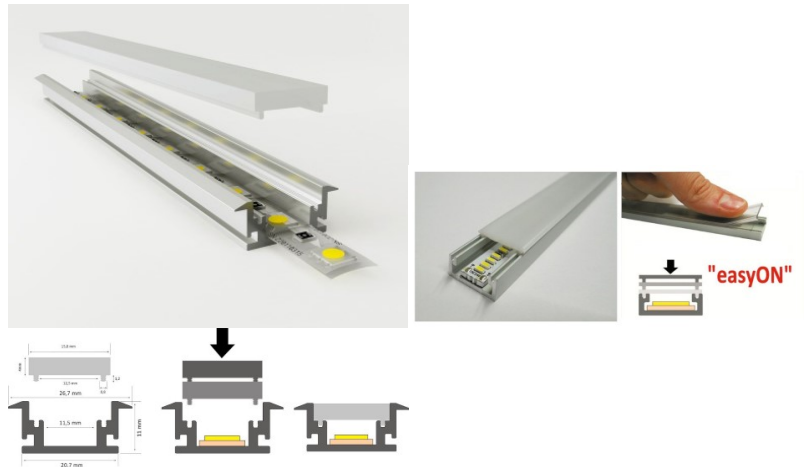

Aluminium profile LUZ NEGRA Dublin 2m silver

Product code 13343

Brand [LUZ NEGRA](#)
Height 11.0mm
Width 26.7mm
Length 2000.0mm
Casing colour silver
Casing material aluminium
Polishing matt

Price without cover!

Aluminium profile LUZ NEGRA Dublin XL 3m silver IP65

Product code 16044

Brand [LUZ NEGRA](#)
Protection class IP65
Height 26.1mm
Width 21.3mm
Length 3000.0mm
Casing colour silver
Casing material aluminium
Polishing matt

Price without cover!