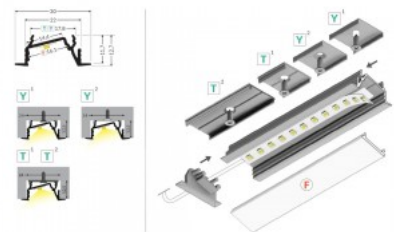

## Aluminium profile TOPMET DIAGONAL14 2m black

**Product code 18266**

Brand [TOPMET](#)  
 Length 2000.0mm  
 Casing colour black  
 Casing material aluminium

Aluminum profile is an excellent way to create an aesthetic and practical lighting solution for areas that would otherwise remain in shadow. Corner-mounted aluminum profile is ideal for accent lighting in the kitchen, in kitchen cabinets or above countertops, for illuminating shelves and drawers in wardrobes, for mood lighting in the living room instead of traditional moldings, for highlighting decorative items and books on shelves, for lighting stair treads in corridors, and many other different places. In the LED House assortment, you will also find a suitable LED strip, cover, and all other necessary accessories for the aluminum profile! Illuminate your world with LED House professionals - [check out our project portfolio here!](#)