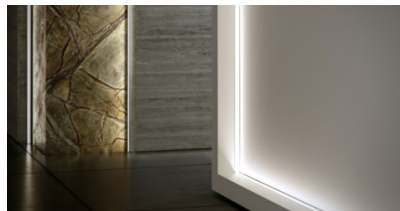

Price without cover!

Aluminium profile LUMINES Type G 2m gold

Product code 19119

Brand [LUMINES](#)
 Height 18.0mm
 Width 22.0mm
 Length 2020.0mm
 Casing colour gold
 Casing material aluminium

Price without cover!