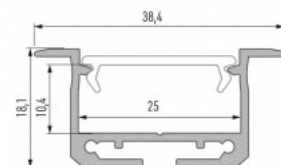

Aluminium profile LUMINES Hiro 2m silver

Product code 19148

Brand [LUMINES](#)
Height 14.6mm
Width 57.4mm
Length 2000.0mm
Casing colour silver
Casing material aluminium
Polishing matt

Price without cover!

Aluminium profile LUMINES inSILEDA 2m black

Product code 23186

Brand [LUMINES](#)
Height 18.1mm
Width 38.4mm
Length 2020.0mm
Casing colour black
Casing material aluminium
Polishing matt

Price without cover!

Aluminium profile LUMINES inSILEDA 2m silver

Product code 16120

Brand [LUMINES](#)
Height 18.1mm
Width 38.4mm
Length 2020.0mm
Casing colour silver
Casing material aluminium
Polishing matt

Price without cover!