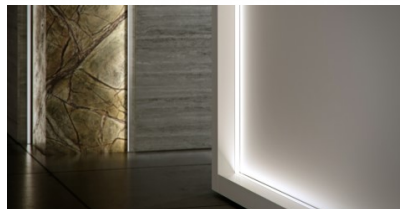

Price without cover!

Aluminium profile LUMINES Type G 2m gold

Product code 19119

Brand [LUMINES](#)
 Height 18.0mm
 Width 22.0mm
 Length 2020.0mm
 Casing colour gold
 Casing material aluminium

Price without cover!