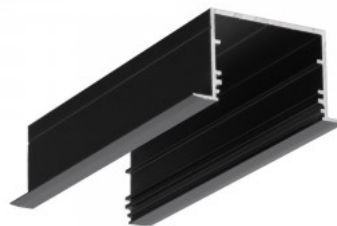

Aluminium profile TOPMET VARIO30-07 2m black

Product code 16336

Brand [TOPMET](#)
Height 24.0mm
Width 33.4mm
Length 2000.0mm
Casing colour black
Casing material aluminium