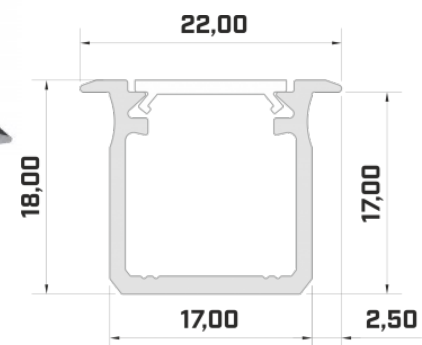

Aluminium profile LUMINES Type G 2m white

Product code 14786

Brand [LUMINES](#)
Height 18.0mm
Width 22.0mm
Casing colour white
Casing material aluminium

Price without cover!

Aluminium profile LUMINES Type G 3m black

Product code 14811

Brand [LUMINES](#)
Height 18.0mm
Width 22.0mm
Length 2020.0mm
Casing colour black
Casing material aluminium

Price without cover!