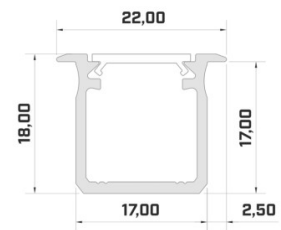

## Aluminium profile LUMINES inSILEDA 2m silver

**Product code 16120**

Brand [LUMINES](#)  
Height 18.1mm  
Width 38.4mm  
Length 2020.0mm  
Casing colour silver  
Casing material aluminium  
Polishing matt

## Aluminium profile LUMINES Type B 3m white

**Product code 17583**

Brand [LUMINES](#)  
 Height 9.3mm  
 Width 16.0mm  
 Length 3000.0mm  
 Casing colour white  
 Casing material aluminium

Price without diffuser!

## Aluminium profile LUMINES Type G 2m black

**Product code 14785**

Brand [LUMINES](#)  
 Height 18.0mm  
 Width 22.0mm  
 Length 2020.0mm  
 Casing colour black  
 Casing material aluminium

Price without cover!

## Aluminium profile LUMINES Type G 2m gold

**Product code 19119**

Brand [LUMINES](#)  
 Height 18.0mm  
 Width 22.0mm  
 Length 2020.0mm  
 Casing colour gold  
 Casing material aluminium

Price without cover!