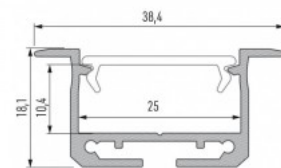

Aluminium profile LUMINES inSILEDA 3m black

Product code 23187

Brand [LUMINES](#)
Height 18.1mm
Width 38.4mm
Length 3000.0mm
Casing colour black
Casing material aluminium
Polishing matt