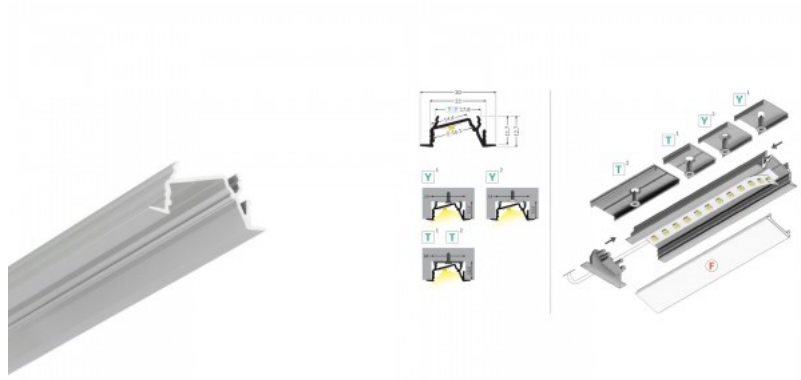

Length 2000.0mm

Casing colour black

Casing material aluminium

Aluminum profile is an excellent way to create an aesthetic and practical lighting solution for areas that would otherwise remain in shadow. Corner-mounted aluminum profile is ideal for accent lighting in the kitchen, in kitchen cabinets or above countertops, for illuminating shelves and drawers in wardrobes, for mood lighting in the living room instead of traditional moldings, for highlighting decorative items and books on shelves, for lighting stair treads in corridors, and many other different places. In the LED House assortment, you will also find a suitable LED strip, cover, and all other necessary accessories for the aluminum profile! Illuminate your world with LED House professionals - [check out our project portfolio here!](#)

Aluminium profile TOPMET DIAGONAL14 2m non-anodized aluminum

Product code 18438

Brand [TOPMET](#)

Length 2000.0mm

Casing colour aluminum

Casing material aluminium

Aluminum profile is an excellent way to create an aesthetic and practical lighting solution for areas that would otherwise remain in shadow. Corner-mounted aluminum profile is ideal for accent lighting in the kitchen, in kitchen cabinets or above countertops, for illuminating shelves and drawers in wardrobes, for mood lighting in the living room instead of traditional moldings, for highlighting decorative items and books on shelves, for lighting stair treads in corridors, and many other different places. In the LED House assortment, you will also find a suitable LED strip, cover, and all other necessary accessories for the aluminum profile! Illuminate your world with LED House professionals - [check out our project portfolio here!](#)