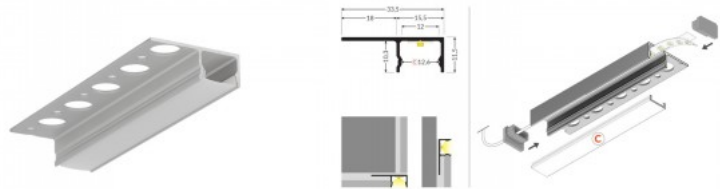

Aluminium profile TOPMET UNI-TILE12 180deg C PLU 2m

Product code 18297

Brand [TOPMET](#)
Height 11.5mm
Width 33.5mm
Length 2000.0mm

A recessed aluminum profile designed for installation between tiles up to 10 mm thick. Its main advantage is the ability to integrate LED strips (up to 12 mm wide) into tiling solutions, ensuring uniform and aesthetic light distribution.