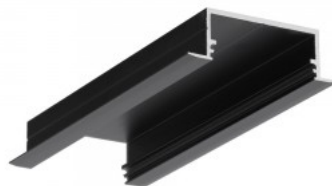

Aluminium profile TOPMET VARIO30-06 2m black

Product code 16394

Brand [TOPMET](#)
Height 14.0mm
Width 33.4mm
Length 2000.0mm
Casing colour black
Casing material aluminium