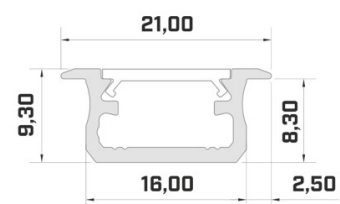

Product code 17880

Brand [LUMINES](#)
 Height 14.6mm
 Width 15.6mm
 Length 2020.0mm
 Casing colour black
 Casing material aluminium

Recessed black aluminum profile. From the LED House selection, you can also find suitable end caps and covers.

Brand [LUMINES](#)
Height 9.3mm
Width 16.0mm
Casing colour inox
Casing material aluminium

Price without diffuser!

Aluminium profile LUMINES Type B 2m silver

Product code 14513

Brand [LUMINES](#)
Height 9.3mm
Width 16.0mm
Length 2020.0mm
Casing colour silver
Casing material aluminium

Aluminium profile LUMINES Type B 3m black

Product code 16241

Brand [LUMINES](#)
Height 9.3mm
Width 16.0mm
Length 3000.0mm
Casing colour black
Casing material aluminium

Price without diffuser!

Aluminium profile LUMINES Type B 3m silver

Product code 16346

Brand [LUMINES](#)
Height 9.3mm
Width 16.0mm
Length 3000.0mm
Casing colour silver
Casing material aluminium

Price without diffuser!

Aluminium profile LUMINES Type B 3m white

Product code 17583