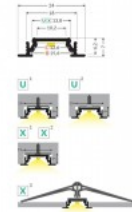

Aluminium profile TOPMET GROOVE10 2m gray

Product code 18465

Brand [TOPMET](#)
Height 7.0mm
Width 18.0mm
Length 2000.0mm
Casing colour gray
Casing material aluminium