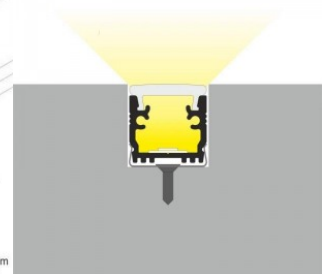

Aluminium profile TOPMET FLOOR12 K/U 2m gray

Product code 16056

Brand [TOPMET](#)

Height 24.0mm

Width 33.4mm

Length 2000.0mm

Casing colour gray