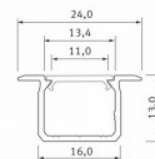

Aluminium profile LUMINES type U 2m white

Product code 17325

Brand [LUMINES](#)
Height 13.0mm
Width 16.0mm
Length 2020.0mm
Casing colour white
Casing material aluminium

Recessed white aluminum profile.
From the LED House selection, you
can also find suitable end caps and
covers.