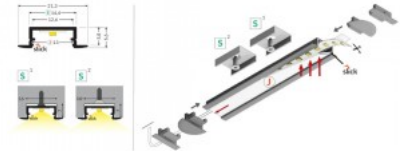

Aluminium profile TOPMET Begtin12 1m non-anodized gray

Product code 18507

Brand [TOPMET](#)
Height 6.6mm
Width 14.4mm
Length 1000.0mm
Casing colour gray
Casing material aluminium