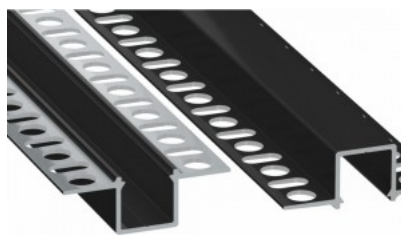

Aluminium profile LUMINES Gaudi 2m black

Product code 17880

Brand [LUMINES](#)
Height 14.6mm
Width 15.6mm
Length 2020.0mm
Casing colour black
Casing material aluminium

Recessed black aluminum profile.
From the LED House selection, you can also find suitable end caps and covers.