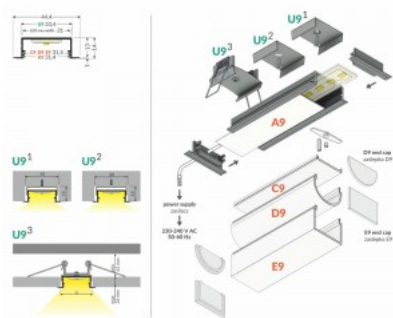

Aluminium profile TOPMET VARIO30-06 2m black

Product code 16394

Brand [TOPMET](#)
Height 14.0mm
Width 33.4mm
Length 2000.0mm
Casing colour black
Casing material aluminium