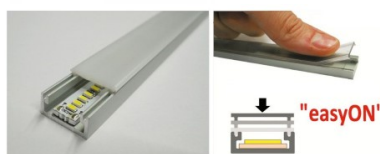

Aluminium profile LUZ NEGRA Berlin 2m silver

Product code 13339

Brand [LUZ NEGRA](#)
Height 12.0mm
Width 16.0mm
Length 2000.0mm
Casing colour silver
Casing material aluminium
Polishing matt

Price without cover!