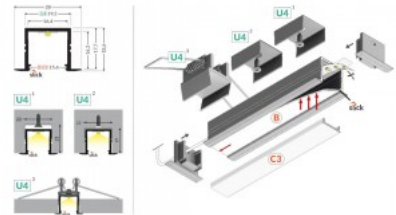

Aluminium profile TOPMET SMART-IN16 3m gray

Product code 18494

Brand [TOPMET](#)
Length 3000.0mm
Casing colour gray
Casing material aluminium