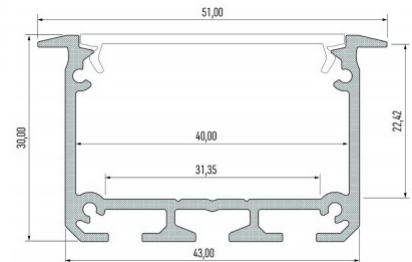

Product code 17880

Brand [LUMINES](#)
 Height 14.6mm
 Width 15.6mm
 Length 2020.0mm
 Casing colour black
 Casing material aluminium

Recessed black aluminum profile. From the LED House selection, you can also find suitable end caps and covers.

Aluminium profile LUMINES inSILEDA 2m silver

Product code 16120

Brand [LUMINES](#)
Height 18.1mm
Width 38.4mm
Length 2020.0mm
Casing colour silver
Casing material aluminium
Polishing matt

Price without cover!

Aluminium profile LUMINES INSO 2m silver

Product code 14560

Brand [LUMINES](#)
 Height 30.0mm
 Width 43.0mm
 Casing colour silver
 Casing material aluminium

Price without cover!

Aluminium profile LUMINES INSO 2m white

Product code 15471

Brand [LUMINES](#)
 Height 30.0mm
 Width 43.0mm
 Length 2020.0mm
 Casing colour white
 Casing material aluminium

Price without cover!

Aluminium profile LUMINES INSO 3m black

Product code 16452