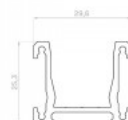

## Aluminium profile LUMINES Fasso 2m silver

**Product code 22818**

Brand [LUMINES](#)  
Height 25.3mm  
Width 29.6mm  
Length 2020.0mm  
Casing colour silver  
Casing material aluminium