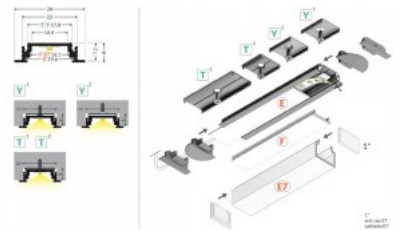

Aluminium profile TOPMET Groove14 2m black

Product code 18442

Brand [TOPMET](#)
Height 8.0mm
Width 22.0mm
Length 2000.0mm
Casing colour black
Casing material aluminium