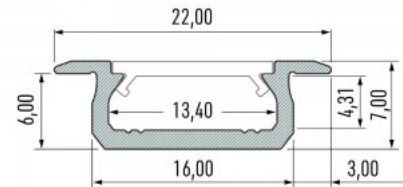

Aluminium profile LUMINES Type Z 2m inox

Product code 15513

Brand [LUMINES](#)
Height 7.0mm
Width 16.0mm
Length 2020.0mm
Casing colour inox
Casing material aluminium
Polishing matt

Price without cover!