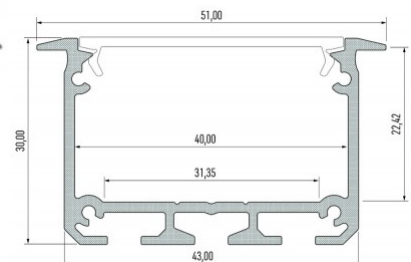

Aluminium profile LUMINES INSO 2m white

Product code 15471

Brand [LUMINES](#)
Height 30.0mm
Width 43.0mm
Length 2020.0mm
Casing colour white
Casing material aluminium

Price without cover!

Aluminium profile LUMINES INSO 3m black

Product code 16452

Brand [LUMINES](#)
Height 30.0mm
Width 43.0mm
Length 3000.0mm
Casing colour black
Casing material aluminium

Price without cover!