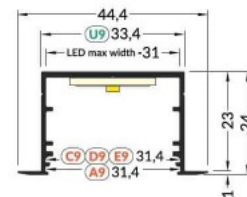

Aluminium profile TOPMET VARIO30-07 2m black

Product code 16336

Brand [TOPMET](#)
Height 24.0mm
Width 33.4mm
Length 2000.0mm
Casing colour black
Casing material aluminium