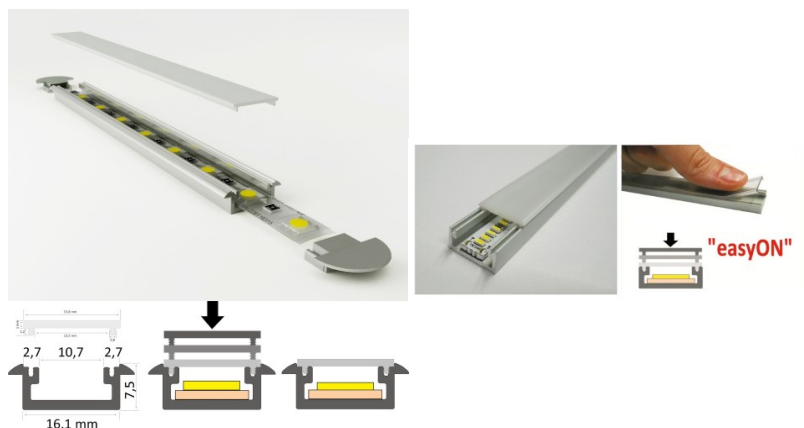

Aluminium profile LUZ NEGRA Frankfurt 2m silver

Product code 13340

Brand [LUZ NEGRA](#)
Height 7.5mm
Width 21.0mm
Length 2000.0mm
Casing colour silver
Casing material aluminium
Polishing matt

Price without cover!