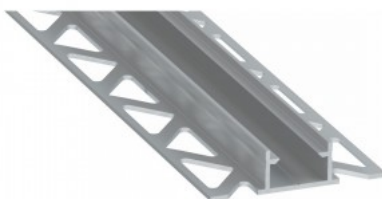

Aluminium profile LUMINES NIPO 2m silver

Product code 20953

Brand [LUMINES](#)
Length 2020.0mm
Casing colour silver
Casing material aluminium

Recessed black aluminum profile.
From the LED House selection, you
can also find suitable end caps and
covers.