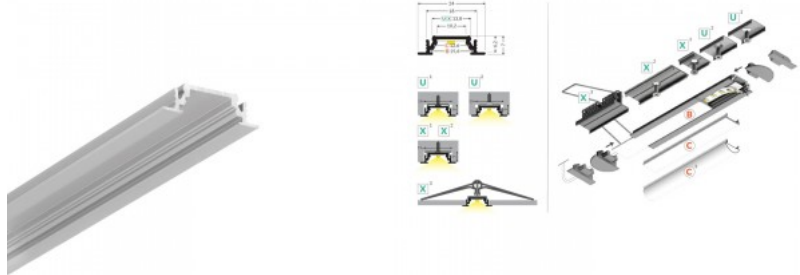

Aluminium profile TOPMET GROOVE10 2m gray

Product code 18465

Brand [TOPMET](#)
Height 7.0mm
Width 18.0mm
Length 2000.0mm
Casing colour gray
Casing material aluminium