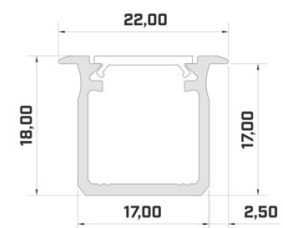

Aluminium profile LUMINES Type G 2m gold

Product code 19119

Brand [LUMINES](#)
Height 18.0mm
Width 22.0mm
Length 2020.0mm
Casing colour gold
Casing material aluminium

Price without cover!

Aluminium profile LUMINES Type G 2m silver

Product code 14535

Brand [LUMINES](#)
Height 18.0mm
Width 22.0mm
Length 2020.0mm
Casing colour silver
Casing material aluminium

Price without cover!