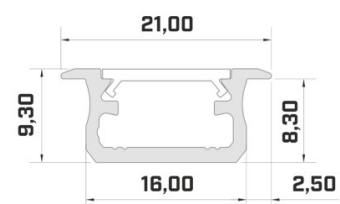

## Aluminium profile LUMINES GEMI 2m white

**Product code 17328**

Brand [LUMINES](#)  
Height 13.0mm  
Width 27.2mm  
Length 2020.0mm  
Casing colour white  
Casing material aluminium

Recessed white aluminum profile.  
From the LED House selection, you  
can also find suitable end caps and  
covers.

## Aluminium profile LUMINES Type B 2m gold

**Product code 19116**

Brand [LUMINES](#)  
 Height 9.3mm  
 Width 16.0mm  
 Length 2020.0mm  
 Casing colour gold  
 Casing material aluminium

Price without diffuser!

## Aluminium profile LUMINES Type B 2m inox

**Product code 15053**

Brand [LUMINES](#)  
 Height 9.3mm  
 Width 16.0mm  
 Casing colour inox  
 Casing material aluminium

Price without diffuser!

## Aluminium profile LUMINES Type B 2m silver

**Product code 14513**

Brand [LUMINES](#)  
 Height 9.3mm  
 Width 16.0mm  
 Length 2020.0mm  
 Casing colour silver  
 Casing material aluminium

Price without diffuser!