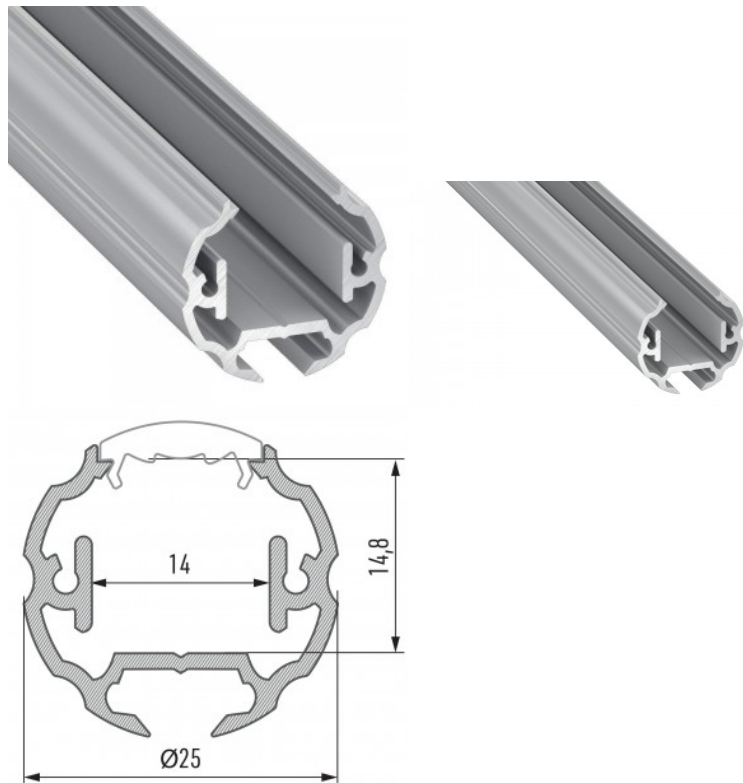

Aluminium profile LUMINES COSMO 2m silvery

Product code 15072

Brand [LUMINES](#)
Length 2000.0mm
Diameter 25.0mm
Casing colour silvery
Casing material aluminum

For the spot and decorative lighting.

Aluminium profile LUZ NEGRA Paris 2m silvery

Product code 13342

Brand [LUZ NEGRA](#)
Height 16.0mm
Width 19.0mm
Length 2000.0mm
Casing colour silvery
Casing material aluminum
Polishing matt

Price without cover!