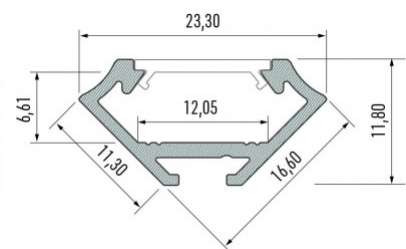

Aluminium profile LUMINES Type C 2m white

Product code 14821

Brand [LUMINES](#)
Height 16.6mm
Width 11.3mm
Length 2000.0mm
Casing colour white
Casing material aluminum
Polishing matt

Aluminum profile is an excellent way to create an aesthetic and practical lighting solution for areas that would otherwise remain in shadow. Corner-mounted aluminum profile is ideal for accent lighting in the kitchen, in kitchen cabinets or above countertops, for illuminating shelves and drawers in wardrobes, for mood lighting in the living room instead of traditional moldings, for highlighting decorative items and books on shelves, for lighting stair treads in corridors, and many other different places. In the LED House assortment, you will also find a suitable LED strip, cover, and all other necessary accessories for the aluminum profile! Illuminate your world with LED House professionals - [check out our project portfolio here!](#)