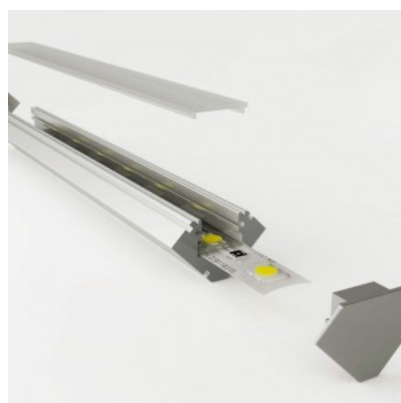

Aluminium profile LUMINES Type H 3m white

Product code 16331

Price 19,90+VAT

Brand [LUMINES](#)

Length 3000.0mm

Casing colour white

Casing material aluminum

Polishing matt

Price without cover!

Aluminium profile LUZ NEGRA Sofia 2m silvery

Product code 13341

Price 16,70+VAT

Brand LUZ NEGRA

Height 19.0mm

Width 19.0mm

Length 2000.0mm

Casing colour silvery

Casing material aluminum

Polishing matt

Price without cover!