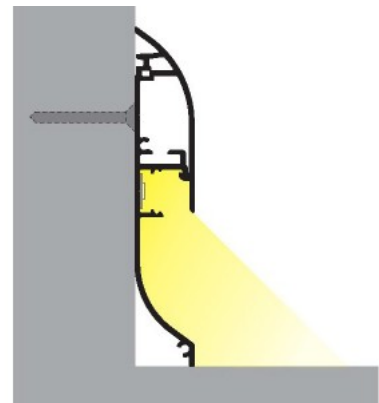

Length 2000.0mm

Casing colour silvery

Aluminium profile TOPMET SKIRT10 2m silvery

Product code 16297

Price 28,00+VAT

Brand [TOPMET](#)

Length 2000.0mm

Casing colour silvery