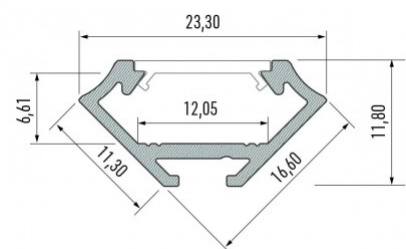

## Aluminium profile LUMINES Type C 2m silvery

**Product code 14517**

Brand [LUMINES](#)  
 Height 16.6mm  
 Width 11.3mm  
 Length 2020.0mm  
 Casing colour silvery  
 Casing material aluminum

Aluminum profile is an excellent way to create an aesthetic and practical lighting solution for areas that would otherwise remain in shadow. Corner-mounted aluminum profile is ideal for accent lighting in the kitchen, in kitchen cabinets or above countertops, for illuminating shelves and drawers in wardrobes, for mood lighting in the living room instead of traditional moldings, for highlighting decorative items and books on shelves, for lighting stair treads in corridors, and many other different places. In the LED House assortment, you will also find a suitable LED strip, cover, and all other necessary accessories for the aluminum profile! Illuminate your world with LED House professionals - [check out our project portfolio here!](#)

## Aluminium profile LUMINES Type C 2m white

**Product code 14821**

Brand [LUMINES](#)  
 Height 16.6mm  
 Width 11.3mm  
 Length 2000.0mm  
 Casing colour white  
 Casing material aluminum  
 Polishing matt