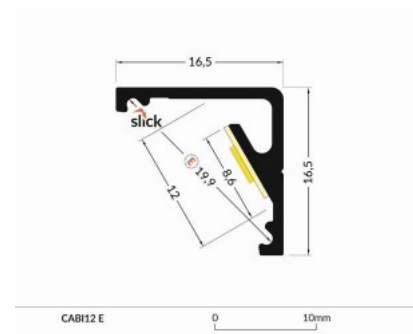

Aluminium profile LUZ NEGRA Sofia XL, 2m silvery

Product code 14773

Price 20,10+VAT

Brand LUZ NEGRA
Height 22.5mm
Width 22.5mm
Length 2000.0mm
Casing colour silvery
Casing material aluminum
Polishing matt

Price without cover!

Aluminium profile TOPMET CABI12 E 2m silvery

Product code 15399

Price 8,88+VAT

Brand [TOPMET](#)
Casing colour silvery
Casing material aluminum

Aluminium profile TOPMET CABI12 E 2m white

Product code 15539

Price 12,90+VAT

Brand [TOPMET](#)
Casing colour white
Casing material aluminum