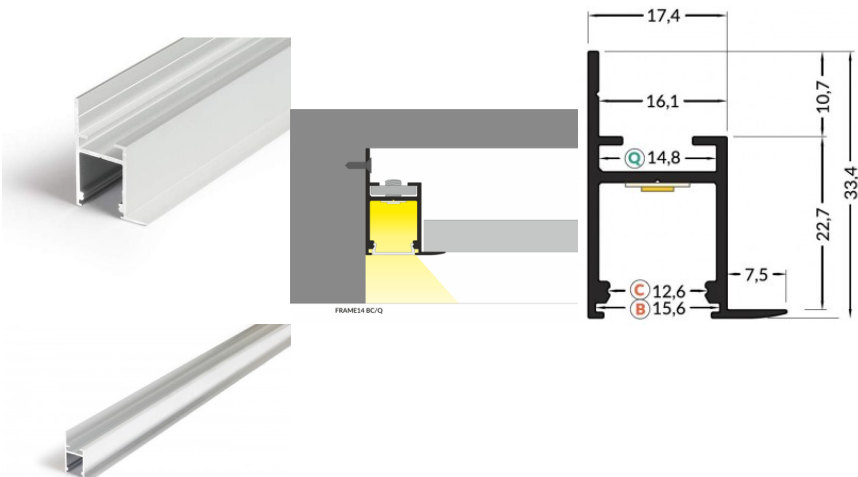

## Aluminium profile TOPMET FRAME14 BC/Q 2m silvery

**Product code 15110**

Brand [TOPMET](#)

Length 2000.0mm

Casing colour silvery

Aluminum profile is an excellent way to create an aesthetic and practical lighting solution for areas that would otherwise remain in shadow. Corner-mounted aluminum profile is ideal for accent lighting in the kitchen, in kitchen cabinets or above countertops, for illuminating shelves and drawers in wardrobes, for mood lighting in the living room instead of traditional moldings, for highlighting decorative items and books on shelves, for lighting stair treads in corridors, and many other different places. In the LED House assortment, you will also find a suitable LED strip, cover, and all other necessary accessories for the aluminum profile! Illuminate your world with LED House professionals - [check out our project portfolio here!](#)

## Aluminium profile TOPMET FRAME14 BC/Q 2m white

**Product code 17952**

Brand [TOPMET](#)  
Length 2000.0mm  
Casing colour white

Aluminum profile is an excellent way to create an aesthetic and practical lighting solution for areas that would otherwise remain in shadow. Corner-mounted aluminum profile is ideal for accent lighting in the kitchen, in kitchen cabinets or above countertops, for illuminating shelves and drawers in wardrobes, for mood lighting in the living room instead of traditional moldings, for highlighting decorative items and books on shelves, for lighting stair treads in corridors, and many other different places. In the LED House assortment, you will also find a suitable LED strip, cover, and all other necessary accessories for the aluminum profile! Illuminate your world with LED House professionals - [check out our project portfolio here!](#)