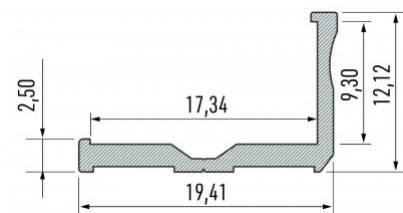

## Aluminium profile LUMINES Type C 3m white

**Product code 15678**

Brand [LUMINES](#)  
 Height 16.6mm  
 Width 11.3mm  
 Length 3000.0mm  
 Casing colour white  
 Casing material aluminum

Aluminum profile is an excellent way to create an aesthetic and practical lighting solution for areas that would otherwise remain in shadow. Corner-mounted aluminum profile is ideal for accent lighting in the kitchen, in kitchen cabinets or above countertops, for illuminating shelves and drawers in wardrobes, for mood lighting in the living room instead of traditional moldings, for highlighting decorative items and books on shelves, for lighting stair treads in corridors, and many other different places. In the LED House assortment, you will also find a suitable LED strip, cover, and all other necessary accessories for the aluminum profile! Illuminate your world with LED House professionals - [check out our project portfolio here!](#)

## Aluminium profile LUMINES Type E 2m silvery

**Product code 14533**

Brand [LUMINES](#)  
 Height 12.2mm  
 Width 19.8mm  
 Length 2020.0mm  
 Casing colour silvery  
 Casing material aluminum

Aluminum profile is an excellent way to create an aesthetic and practical lighting solution for areas that would otherwise remain in shadow. Corner-mounted aluminum profile is ideal for accent lighting in the kitchen, in kitchen cabinets or above countertops, for illuminating shelves and drawers in wardrobes, for mood lighting in the living room instead of traditional moldings, for highlighting decorative items and books on shelves, for lighting stair treads in corridors, and many other different places. In the LED House assortment, you will also find a suitable LED strip, cover, and all other necessary accessories for the aluminum profile! Illuminate your world with LED House professionals - [check out our project portfolio here!](#)