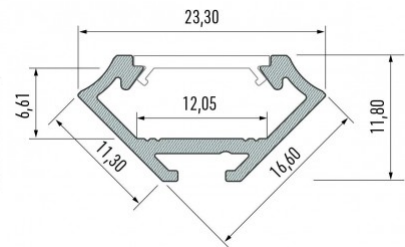

Aluminium profile LUMINES Type C 2m white

Product code 14821

Price 11,36+VAT

Brand [LUMINES](#)
Height 16.6mm
Width 11.3mm
Length 2000.0mm
Casing colour white
Casing material aluminum
Polishing matt

Price without cover!

Aluminium profile LUMINES Type C 3m black

Product code 15143

Price 14,37+VAT

Brand [LUMINES](#)
Height 16.6mm
Width 11.3mm
Length 3000.0mm
Casing colour black
Casing material aluminum

Price without cover!