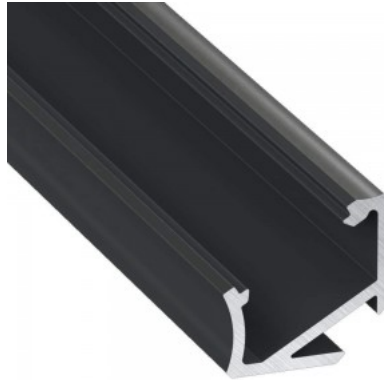

Aluminium profile LUMINES Type H 2m, black

Product code 14798

Brand [LUMINES](#)
Length 2020.0mm
Casing material aluminum
Polishing matt

Aluminum profile is an excellent way to create an aesthetic and practical lighting solution for areas that would otherwise remain in shadow. Corner-mounted aluminum profile is ideal for accent lighting in the kitchen, in kitchen cabinets or above countertops, for illuminating shelves and drawers in wardrobes, for mood lighting in the living room instead of traditional moldings, for highlighting decorative items and books on shelves, for lighting stair treads in corridors, and many other different places. In the LED House assortment, you will also find a suitable LED strip, cover, and all other necessary accessories for the aluminum profile! Illuminate your world with LED House professionals - [check out our project portfolio here!](#)