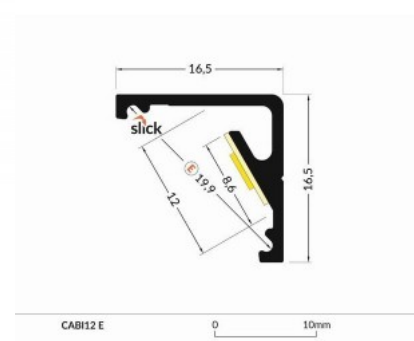

Aluminium profile TOPMET CABI12 E 2m silvery

Product code 15399

Brand [TOPMET](#)

Casing colour silvery

Casing material aluminum

Aluminum profile is an excellent way to create an aesthetic and practical lighting solution for areas that would otherwise remain in shadow. Corner-mounted aluminum profile is ideal for accent lighting in the kitchen, in kitchen cabinets or above countertops, for illuminating shelves and drawers in wardrobes, for mood lighting in the living room instead of traditional moldings, for highlighting decorative items and books on shelves, for lighting stair treads in corridors, and many other different places. In the LED House assortment, you will also find a suitable LED strip, cover, and all other necessary accessories for the aluminum profile! Illuminate your world with LED House professionals - [check out our project portfolio here!](#)