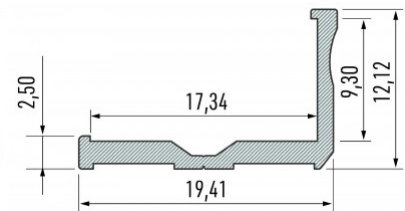

Brand [LUMINES](#)

Height 12.2mm

Width 19.8mm

Length 3000.0mm

Casing colour silvery

Casing material aluminum

Price without cover!

Aluminium profile LUMINES Type F 2m silvery

Product code 14534

Price 9,33+VAT

Brand [LUMINES](#)

Height 10.2mm

Width 16.6mm

Length 2020.0mm

Casing colour silvery

Casing material aluminum