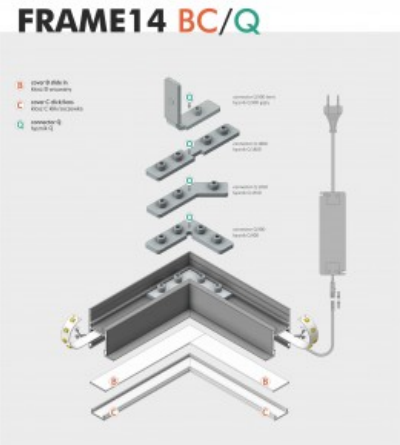

FRAME14 BC/Q