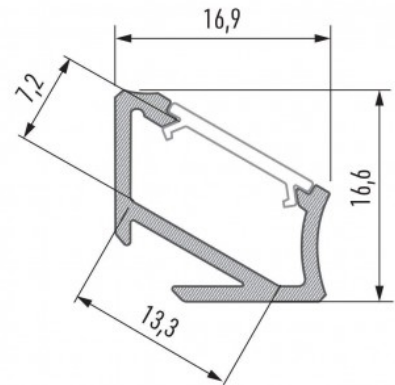

Aluminium profile LUMINES Type H 3m, black

Product code 17012

Brand [LUMINES](#)
Length 3000.0mm
Casing material aluminum
Polishing matt

Aluminum profile is an excellent way to create an aesthetic and practical lighting solution for areas that would otherwise remain in shadow. Corner-mounted aluminum profile is ideal for accent lighting in the kitchen, in kitchen cabinets or above countertops, for illuminating shelves and drawers in wardrobes, for mood lighting in the living room instead of traditional moldings, for highlighting decorative items and books on shelves, for lighting stair treads in corridors, and many other different places. In the LED House assortment, you will also find a suitable LED strip, cover, and all other necessary accessories for the aluminum profile! Illuminate your world with LED House professionals - [check out our project portfolio here!](#)