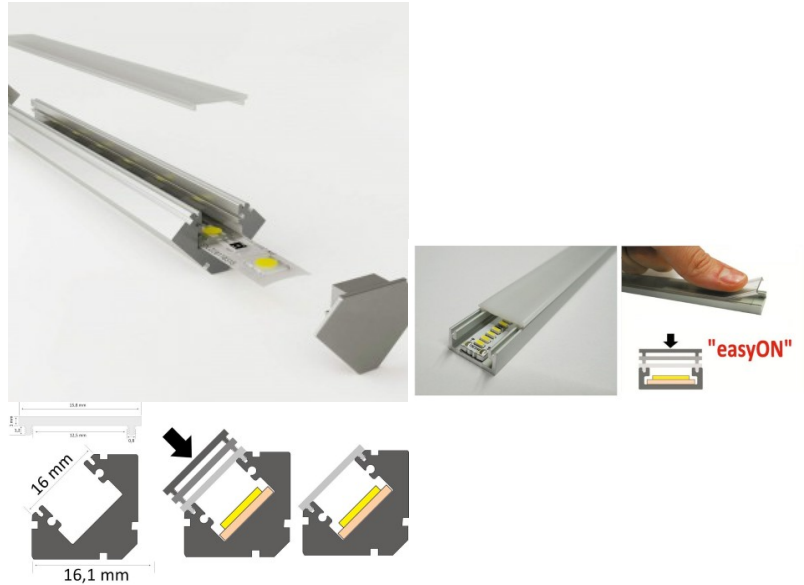

Aluminium profile LUMINES Type H 3m, black

Product code 17012

Brand [LUMINES](#)
Length 3000.0mm
Casing material aluminum
Polishing matt

Aluminum profile is an excellent way to create an aesthetic and practical lighting solution for areas that would otherwise remain in shadow. Corner-mounted aluminum profile is ideal for accent lighting in the kitchen, in kitchen cabinets or above countertops, for illuminating shelves and drawers in wardrobes, for mood lighting in the living room instead of traditional moldings, for highlighting decorative items and books on shelves, for lighting stair treads in corridors, and many other different places. In the LED House assortment, you will also find a suitable LED strip, cover, and all other necessary accessories for the aluminum profile! Illuminate your world with LED House professionals - [check out our project portfolio here!](#)

Aluminium profile LUZ NEGRA Sofia 2m silvery

Product code 13341

Brand [LUZ NEGRA](#)
 Height 19.0mm
 Width 19.0mm
 Length 2000.0mm
 Casing colour silvery
 Casing material aluminum
 Polishing matt

Aluminum profile is an excellent way to create an aesthetic and practical lighting solution for areas that would otherwise remain in shadow. Corner-mounted aluminum profile is ideal for accent lighting in the kitchen, in kitchen cabinets or above countertops, for illuminating shelves and drawers in wardrobes, for mood lighting in the living room instead of traditional moldings, for highlighting decorative items and books on shelves, for lighting stair treads in corridors, and many other different places. In the LED House assortment, you will also find a suitable LED strip, cover, and all other necessary accessories for the aluminum profile! Illuminate your world with LED House professionals - [check out our project portfolio here!](#)