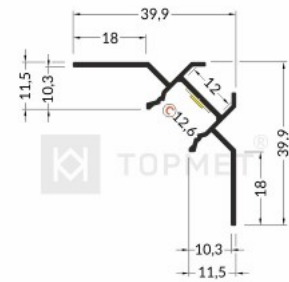

## Aluminium profile LUMINES Type C 2m white

**Product code 14821**

Brand [LUMINES](#)  
 Height 16.6mm  
 Width 11.3mm  
 Length 2000.0mm  
 Casing colour white  
 Casing material aluminum  
 Polishing matt

## Aluminium profile TOPMET UNI-TILE12 90 C PLUS 2m silvery

**Product code 16160**

Brand [TOPMET](#)

Length 2000.0mm

Casing colour silvery

Aluminum profile is an excellent way to create an aesthetic and practical lighting solution for areas that would otherwise remain in shadow. Corner-mounted aluminum profile is ideal for accent lighting in the kitchen, in kitchen cabinets or above countertops, for illuminating shelves and drawers in wardrobes, for mood lighting in the living room instead of traditional moldings, for highlighting decorative items and books on shelves, for lighting stair treads in corridors, and many other different places. In the LED House assortment, you will also find a suitable LED strip, cover, and all other necessary accessories for the aluminum profile! Illuminate your world with LED House professionals - [check out our project portfolio here!](#)