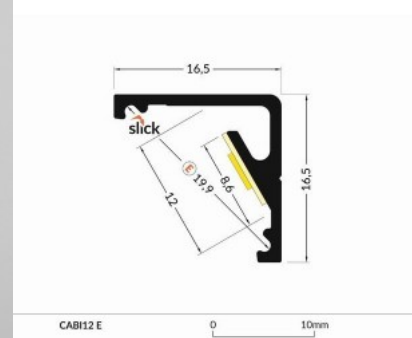

Aluminium profile TOPMET CABI12 E 2m white

Product code 15539

Brand [TOPMET](#)

Casing colour white

Casing material aluminum

Aluminum profile is an excellent way to create an aesthetic and practical lighting solution for areas that would otherwise remain in shadow. Corner-mounted aluminum profile is ideal for accent lighting in the kitchen, in kitchen cabinets or above countertops, for illuminating shelves and drawers in wardrobes, for mood lighting in the living room instead of traditional moldings, for highlighting decorative items and books on shelves, for lighting stair treads in corridors, and many other different places. In the LED House assortment, you will also find a suitable LED strip, cover, and all other necessary accessories for the aluminum profile! Illuminate your world with LED House professionals - [check out our project portfolio here!](#)