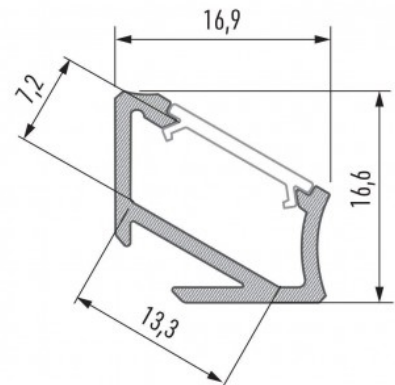

Aluminium profile LUMINES Type H 3m white

Product code 16331

Brand [LUMINES](#)
Length 3000.0mm
Casing colour white
Casing material aluminum
Polishing matt

Aluminum profile is an excellent way to create an aesthetic and practical lighting solution for areas that would otherwise remain in shadow. Corner-mounted aluminum profile is ideal for accent lighting in the kitchen, in kitchen cabinets or above countertops, for illuminating shelves and drawers in wardrobes, for mood lighting in the living room instead of traditional moldings, for highlighting decorative items and books on shelves, for lighting stair treads in corridors, and many other different places. In the LED House assortment, you will also find a suitable LED strip, cover, and all other necessary accessories for the aluminum profile! Illuminate your world with LED House professionals - [check out our project portfolio here!](#)