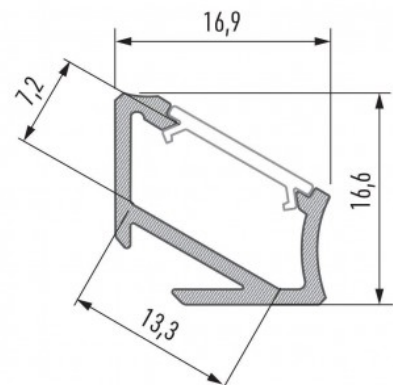

Aluminium profile LUMINES Type H 3m white

Product code 16331

Brand [LUMINES](#)
Length 3000.0mm
Casing colour white
Casing material aluminum
Polishing matt

Aluminum profile is an excellent way to create an aesthetic and practical lighting solution for areas that would otherwise remain in shadow. Corner-mounted aluminum profile is ideal for accent lighting in the kitchen, in kitchen cabinets or above countertops, for illuminating shelves and drawers in wardrobes, for mood lighting in the living room instead of traditional moldings, for highlighting decorative items and books on shelves, for lighting stair treads in corridors, and many other different places. In the LED House assortment, you will also find a suitable LED strip, cover, and all other necessary accessories for the aluminum profile! Illuminate your world with LED House professionals - [check out our project portfolio here!](#)