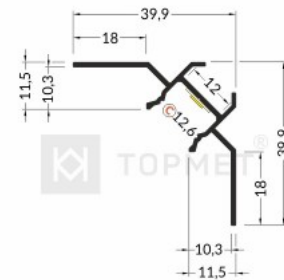

Aluminium profile TOPMET UNI-TILE12 90 C PLUS 2m silvery

Product code 16160

Brand [TOPMET](#)

Length 2000.0mm

Casing colour silvery

Aluminum profile is an excellent way to create an aesthetic and practical lighting solution for areas that would otherwise remain in shadow. Corner-mounted aluminum profile is ideal for accent lighting in the kitchen, in kitchen cabinets or above countertops, for illuminating shelves and drawers in wardrobes, for mood lighting in the living room instead of traditional moldings, for highlighting decorative items and books on shelves, for lighting stair treads in corridors, and many other different places. In the LED House assortment, you will also find a suitable LED strip, cover, and all other necessary accessories for the aluminum profile! Illuminate your world with LED House professionals - [check out our project portfolio here!](#)