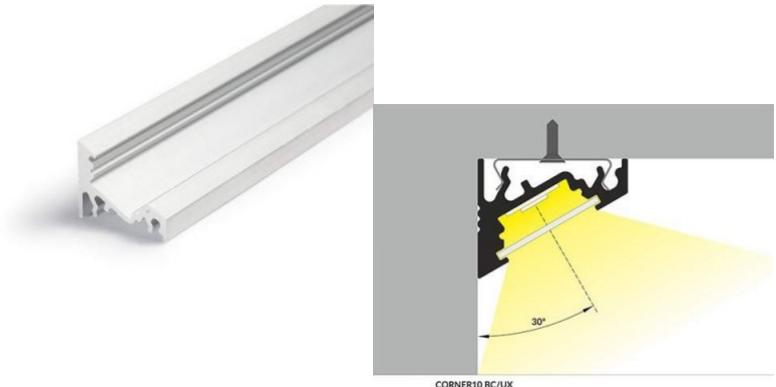

Aluminium profile TOPMET CORNER10 BC/UX 2m silvery

Product code 15398

Price 11,48+VAT

Brand [TOPMET](#)

Casing colour silvery