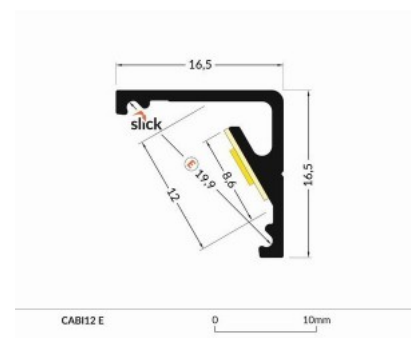

Aluminium profile TOPMET CABI12 E 2m black

Product code 16723

Brand [TOPMET](#)
Length 2000.0mm
Casing colour black
Casing material aluminum

Aluminum profile is an excellent way to create an aesthetic and practical lighting solution for areas that would otherwise remain in shadow. Corner-mounted aluminum profile is ideal for accent lighting in the kitchen, in kitchen cabinets or above countertops, for illuminating shelves and drawers in wardrobes, for mood lighting in the living room instead of traditional moldings, for highlighting decorative items and books on shelves, for lighting stair treads in corridors, and many other different places. In the LED House assortment, you will also find a suitable LED strip, cover, and all other necessary accessories for the aluminum profile! Illuminate your world with LED House professionals - [check out our project portfolio here!](#)