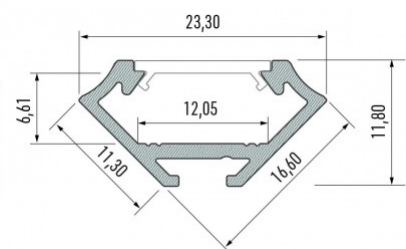

Aluminium profile LUMINES Type C 3m white

Product code 15678

Brand [LUMINES](#)
Height 16.6mm
Width 11.3mm
Length 3000.0mm
Casing colour white
Casing material aluminum

Aluminum profile is an excellent way to create an aesthetic and practical lighting solution for areas that would otherwise remain in shadow. Corner-mounted aluminum profile is ideal for accent lighting in the kitchen, in kitchen cabinets or above countertops, for illuminating shelves and drawers in wardrobes, for mood lighting in the living room instead of traditional moldings, for highlighting decorative items and books on shelves, for lighting stair treads in corridors, and many other different places. In the LED House assortment, you will also find a suitable LED strip, cover, and all other necessary accessories for the aluminum profile! Illuminate your world with LED House professionals - [check out our project portfolio here!](#)