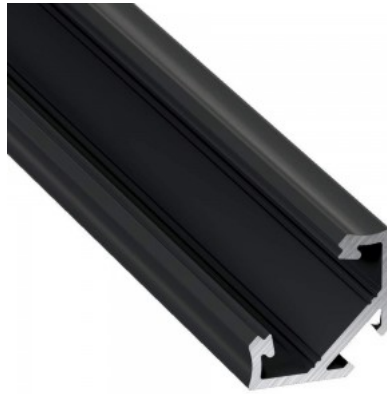

Aluminium profile LUMINES Type C 3m black

Product code 15143

Brand [LUMINES](#)
Height 16.6mm
Width 11.3mm
Length 3000.0mm
Casing colour black
Casing material aluminum

Aluminum profile is an excellent way to create an aesthetic and practical lighting solution for areas that would otherwise remain in shadow. Corner-mounted aluminum profile is ideal for accent lighting in the kitchen, in kitchen cabinets or above countertops, for illuminating shelves and drawers in wardrobes, for mood lighting in the living room instead of traditional moldings, for highlighting decorative items and books on shelves, for lighting stair treads in corridors, and many other different places. In the LED House assortment, you will also find a suitable LED strip, cover, and all other necessary accessories for the aluminum profile! Illuminate your world with LED House professionals - [check out our project portfolio here!](#)