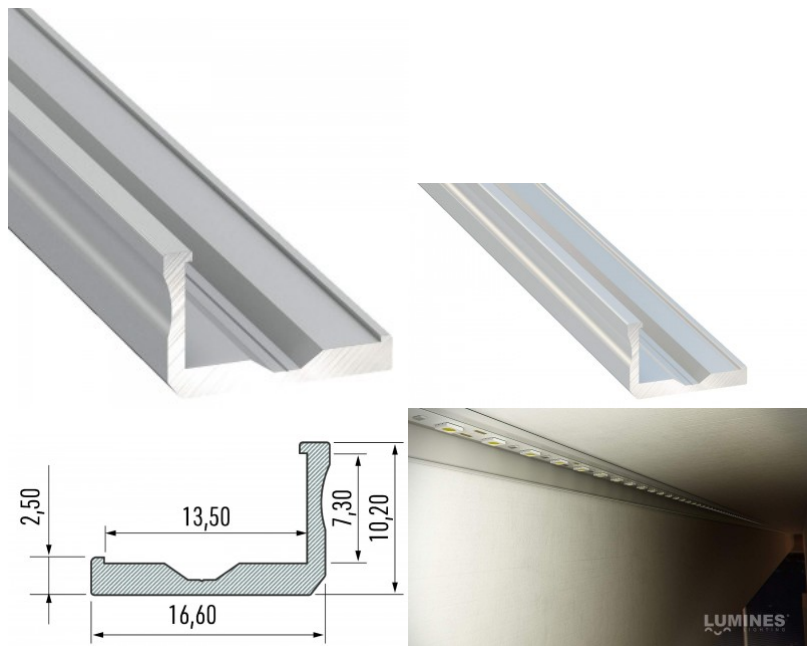

## Aluminium profile LUMINES Type E 3m silvery

**Product code 16290**

Brand [LUMINES](#)  
 Height 12.2mm  
 Width 19.8mm  
 Length 3000.0mm  
 Casing colour silvery  
 Casing material aluminum

Aluminum profile is an excellent way to create an aesthetic and practical lighting solution for areas that would otherwise remain in shadow. Corner-mounted aluminum profile is ideal for accent lighting in the kitchen, in kitchen cabinets or above countertops, for illuminating shelves and drawers in wardrobes, for mood lighting in the living room instead of traditional moldings, for highlighting decorative items and books on shelves, for lighting stair treads in corridors, and many other different places. In the LED House assortment, you will also find a suitable LED strip, cover, and all other necessary accessories for the aluminum profile! Illuminate your world with LED House professionals - [check out our project portfolio here!](#)

## Aluminium profile LUMINES Type F 2m silvery

**Product code 14534**

Brand [LUMINES](#)  
 Height 10.2mm  
 Width 16.6mm  
 Length 2020.0mm  
 Casing colour silvery  
 Casing material aluminum

Aluminum profile is an excellent way to create an aesthetic and practical lighting solution for areas that would otherwise remain in shadow. Corner-mounted aluminum profile is ideal for accent lighting in the kitchen, in kitchen cabinets or above countertops, for illuminating shelves and drawers in wardrobes, for mood lighting in the living room instead of traditional moldings, for highlighting decorative items and books on shelves, for lighting stair treads in corridors, and many other different places. In the LED House assortment, you will also find a suitable LED strip, cover, and all other necessary accessories for the aluminum profile! Illuminate your world with LED House professionals - [check out our project portfolio here!](#)