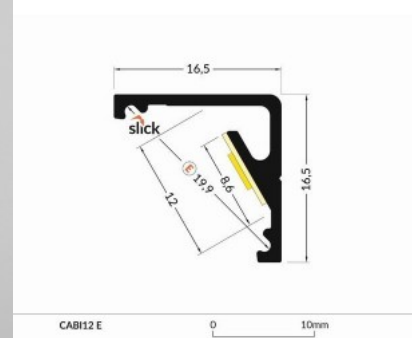

## Aluminium profile TOPMET CABI12 E 2m white

**Product code 15539**

Brand [TOPMET](#)

Casing colour white

Casing material aluminum

Aluminum profile is an excellent way to create an aesthetic and practical lighting solution for areas that would otherwise remain in shadow. Corner-mounted aluminum profile is ideal for accent lighting in the kitchen, in kitchen cabinets or above countertops, for illuminating shelves and drawers in wardrobes, for mood lighting in the living room instead of traditional moldings, for highlighting decorative items and books on shelves, for lighting stair treads in corridors, and many other different places. In the LED House assortment, you will also find a suitable LED strip, cover, and all other necessary accessories for the aluminum profile! Illuminate your world with LED House professionals - [check out our project portfolio here!](#)