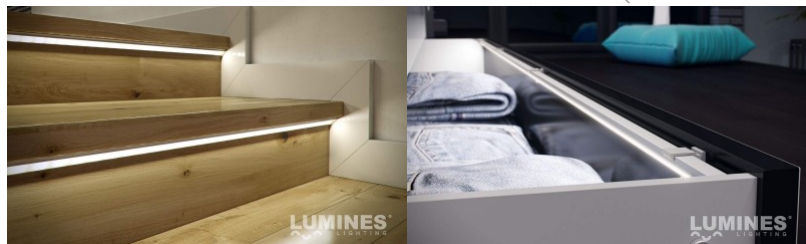

Aluminium profile LUMINES Type C 2m black

Product code 14789

Brand [LUMINES](#)
 Height 16.6mm
 Width 11.3mm
 Casing colour black
 Casing material aluminum

Aluminum profile is an excellent way to create an aesthetic and practical lighting solution for areas that would otherwise remain in shadow. Corner-mounted aluminum profile is ideal for accent lighting in the kitchen, in kitchen cabinets or above countertops, for illuminating shelves and drawers in wardrobes, for mood lighting in the living room instead of traditional moldings, for highlighting decorative items and books on shelves, for lighting stair treads in corridors, and many other different places. In the LED House assortment, you will also find a suitable LED strip, cover, and all other necessary accessories for the aluminum profile! Illuminate your world with LED House professionals - [check out our project portfolio here!](#)

Aluminium profile LUMINES Type C 2m silvery

Product code 14517

Brand [LUMINES](#)
 Height 16.6mm
 Width 11.3mm
 Length 2020.0mm
 Casing colour silvery
 Casing material aluminum

Aluminum profile is an excellent way to create an aesthetic and practical lighting solution for areas that would otherwise remain in shadow. Corner-mounted aluminum profile is ideal for accent lighting in the kitchen, in kitchen cabinets or above countertops, for illuminating shelves and drawers in wardrobes, for mood lighting in the living room instead of traditional moldings, for highlighting decorative items and books on shelves, for lighting stair treads in corridors, and many other different places. In the LED House assortment, you will also find a suitable LED strip, cover, and all other necessary accessories for the aluminum profile! Illuminate your world with LED House professionals - [check out our project portfolio here!](#)