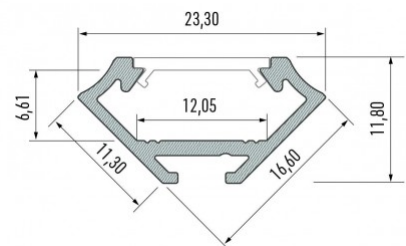

Aluminium profile LUMINES Type C 2m black

Product code 14789

Brand [LUMINES](#)
 Height 16.6mm
 Width 11.3mm
 Casing colour black
 Casing material aluminum

Aluminum profile is an excellent way to create an aesthetic and practical lighting solution for areas that would otherwise remain in shadow. Corner-mounted aluminum profile is ideal for accent lighting in the kitchen, in kitchen cabinets or above countertops, for illuminating shelves and drawers in wardrobes, for mood lighting in the living room instead of traditional moldings, for highlighting decorative items and books on shelves, for lighting stair treads in corridors, and many other different places. In the LED House assortment, you will also find a suitable LED strip, cover, and all other necessary accessories for the aluminum profile! Illuminate your world with LED House professionals - [check out our project portfolio here!](#)

Aluminium profile LUMINES Type C 2m silvery

Product code 14517

Brand [LUMINES](#)
 Height 16.6mm
 Width 11.3mm
 Length 2020.0mm
 Casing colour silvery
 Casing material aluminum

Aluminum profile is an excellent way to create an aesthetic and practical lighting solution for areas that would otherwise remain in shadow. Corner-mounted aluminum profile is ideal for accent lighting in the kitchen, in kitchen cabinets or above countertops, for illuminating shelves and drawers in wardrobes, for mood lighting in the living room instead of traditional moldings, for highlighting decorative items and books on shelves, for lighting stair treads in corridors, and many other different places. In the LED House assortment, you will also find a suitable LED strip, cover, and all other necessary accessories for the aluminum profile! Illuminate your world with LED House professionals - [check out our project portfolio here!](#)