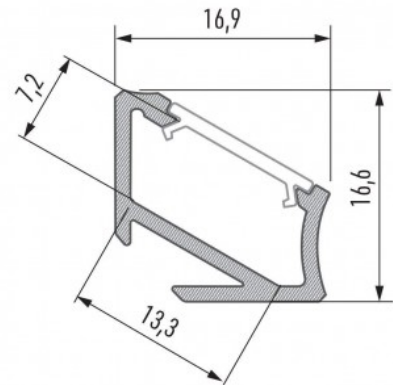

Aluminium profile LUMINES Type H 3m white

Product code 16331

Brand [LUMINES](#)
 Length 3000.0mm
 Casing colour white
 Casing material aluminum
 Polishing matt

Aluminum profile is an excellent way to create an aesthetic and practical lighting solution for areas that would otherwise remain in shadow. Corner-mounted aluminum profile is ideal for accent lighting in the kitchen, in kitchen cabinets or above countertops, for illuminating shelves and drawers in wardrobes, for mood lighting in the living room instead of traditional moldings, for highlighting decorative items and books on shelves, for lighting stair treads in corridors, and many other different places. In the LED House assortment, you will also find a suitable LED strip, cover, and all other necessary accessories for the aluminum profile! Illuminate your world with LED House professionals - [check out our project portfolio here!](#)

Aluminium profile LUMINES Type H 3m, black

Product code 17012

Brand [LUMINES](#)
Length 3000.0mm
Casing material aluminum
Polishing matt

Aluminum profile is an excellent way to create an aesthetic and practical lighting solution for areas that would otherwise remain in shadow. Corner-mounted aluminum profile is ideal for accent lighting in the kitchen, in kitchen cabinets or above countertops, for illuminating shelves and drawers in wardrobes, for mood lighting in the living room instead of traditional moldings, for highlighting decorative items and books on shelves, for lighting stair treads in corridors, and many other different places. In the LED House assortment, you will also find a suitable LED strip, cover, and all other necessary accessories for the aluminum profile! Illuminate your world with LED House professionals - [check out our project portfolio here!](#)