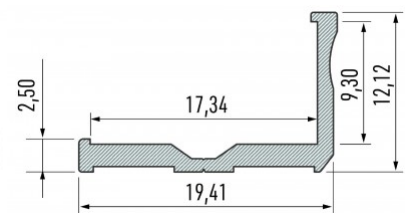

Aluminium profile LUMINES Type E 3m silvery

Product code 16290

Brand [LUMINES](#)
Height 12.2mm
Width 19.8mm
Length 3000.0mm
Casing colour silvery
Casing material aluminum

Aluminum profile is an excellent way to create an aesthetic and practical lighting solution for areas that would otherwise remain in shadow. Corner-mounted aluminum profile is ideal for accent lighting in the kitchen, in kitchen cabinets or above countertops, for illuminating shelves and drawers in wardrobes, for mood lighting in the living room instead of traditional moldings, for highlighting decorative items and books on shelves, for lighting stair treads in corridors, and many other different places. In the LED House assortment, you will also find a suitable LED strip, cover, and all other necessary accessories for the aluminum profile! Illuminate your world with LED House professionals - [check out our project portfolio here!](#)