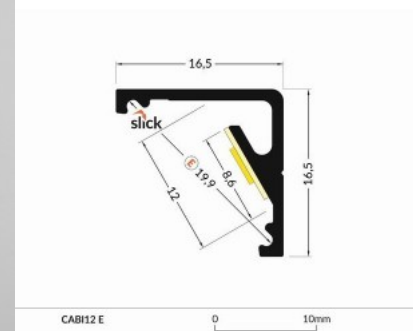

Brand [LUMINES](#)

Height 12.2mm

Width 19.8mm

Length 3000.0mm

Casing colour silvery

Casing material aluminum

Price without cover!

Aluminium profile LUMINES Type F 2m silvery

Product code 14534

Price 9,33+VAT

Brand [LUMINES](#)

Height 10.2mm

Width 16.6mm

Length 2020.0mm

Casing colour silvery

Casing material aluminum

Brand LUZ NEGRA
 Height 22.5mm
 Width 22.5mm
 Length 2000.0mm
 Casing colour silvery
 Casing material aluminum
 Polishing matt

Price without cover!

Aluminium profile TOPMET CABI12 E 2m silvery

Product code 15399

Price 8,88+VAT

Brand [TOPMET](#)
 Casing colour silvery
 Casing material aluminum

Aluminium profile TOPMET CABI12 E 2m white

Product code 15539

Price 12,90+VAT

Brand [TOPMET](#)
 Casing colour white
 Casing material aluminum