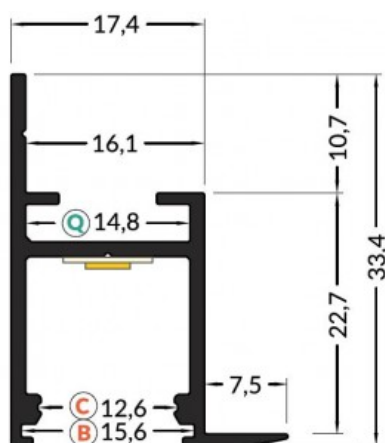

Aluminium profile TOPMET CORNER27 G/UX 3m anod silvery

Product code 15379

Price 22,03+VAT

Brand [TOPMET](#)

Length 3000.0mm

Casing colour silvery

Aluminium profile TOPMET FRAME14 BC/Q 2m

Product code 15110

Price 15,68+VAT

Promotional price 13,00+VAT

Brand [TOPMET](#)

Length 2000.0mm

Price without cover!