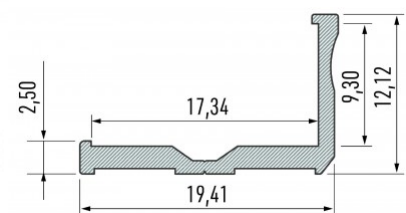

Casing colour white

Casing material aluminum

Price without cover!

Aluminium profile LUMINES Type E 2m silvery

Product code 14533

Price 9,35+VAT

Brand [LUMINES](#)

Height 12.2mm

Width 19.8mm

Length 2020.0mm

Casing colour silvery

Casing material aluminum

Price without cover!

Aluminium profile LUMINES Type E 3m silvery

Product code 16290

Price 15,00+VAT

Brand [LUMINES](#)

Height 12.2mm

Width 19.8mm

Length 3000.0mm

Casing colour silvery

Casing material aluminum

Price without cover!

Aluminium profile LUMINES Type F 2m silvery

Product code 14534

Price 9,33+VAT

Brand [LUMINES](#)

Height 10.2mm

Width 16.6mm

Length 2020.0mm

Casing colour silvery

Casing material aluminum