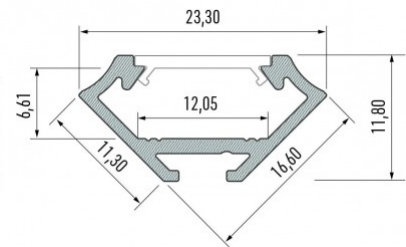

Aluminium profile LUMINES Type C 3m white

Product code 15678

Price 14,37+VAT

Brand [LUMINES](#)

Height 16.6mm

Width 11.3mm

Length 3000.0mm

Casing colour white

Casing material aluminum

Price without cover!

Aluminium profile LUMINES Type E 2m silvery

Product code 14533

Price 9,35+VAT

Brand [LUMINES](#)

Height 12.2mm

Width 19.8mm

Length 2020.0mm

Casing colour silvery

Casing material aluminum

Price without cover!