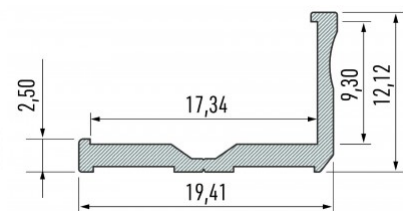

Aluminium profile LUMINES Type C 3m white

Product code 15678

Brand [LUMINES](#)
 Height 16.6mm
 Width 11.3mm
 Length 3000.0mm
 Casing colour white
 Casing material aluminum

Aluminum profile is an excellent way to create an aesthetic and practical lighting solution for areas that would otherwise remain in shadow. Corner-mounted aluminum profile is ideal for accent lighting in the kitchen, in kitchen cabinets or above countertops, for illuminating shelves and drawers in wardrobes, for mood lighting in the living room instead of traditional moldings, for highlighting decorative items and books on shelves, for lighting stair treads in corridors, and many other different places. In the LED House assortment, you will also find a suitable LED strip, cover, and all other necessary accessories for the aluminum profile! Illuminate your world with LED House professionals - [check out our project portfolio here!](#)

Aluminium profile LUMINES Type E 2m silvery

Product code 14533

Brand [LUMINES](#)
 Height 12.2mm
 Width 19.8mm
 Length 2020.0mm
 Casing colour silvery
 Casing material aluminum

Aluminum profile is an excellent way to create an aesthetic and practical lighting solution for areas that would otherwise remain in shadow. Corner-mounted aluminum profile is ideal for accent lighting in the kitchen, in kitchen cabinets or above countertops, for illuminating shelves and drawers in wardrobes, for mood lighting in the living room instead of traditional moldings, for highlighting decorative items and books on shelves, for lighting stair treads in corridors, and many other different places. In the LED House assortment, you will also find a suitable LED strip, cover, and all other necessary accessories for the aluminum profile! Illuminate your world with LED House professionals - [check out our project portfolio here!](#)