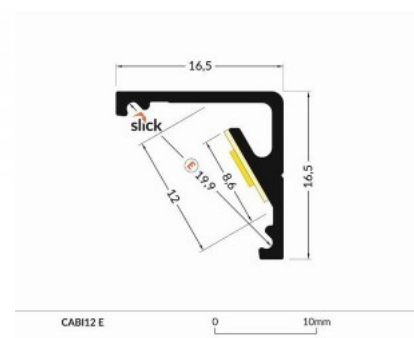

Aluminium profile TOPMET CABI12 E 2m silvery

Product code 15399

Brand [TOPMET](#)

Casing colour silvery

Casing material aluminum

Aluminum profile is an excellent way to create an aesthetic and practical lighting solution for areas that would otherwise remain in shadow. Corner-mounted aluminum profile is ideal for accent lighting in the kitchen, in kitchen cabinets or above countertops, for illuminating shelves and drawers in wardrobes, for mood lighting in the living room instead of traditional moldings, for highlighting decorative items and books on shelves, for lighting stair treads in corridors, and many other different places. In the LED House assortment, you will also find a suitable LED strip, cover, and all other necessary accessories for the aluminum profile! Illuminate your world with LED House professionals - [check out our project portfolio here!](#)