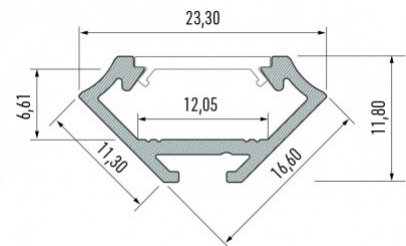

Aluminium profile LUMINES Type C 2m silvery

Product code 14517

Brand [LUMINES](#)
 Height 16.6mm
 Width 11.3mm
 Length 2020.0mm
 Casing colour silvery
 Casing material aluminum

Aluminum profile is an excellent way to create an aesthetic and practical lighting solution for areas that would otherwise remain in shadow. Corner-mounted aluminum profile is ideal for accent lighting in the kitchen, in kitchen cabinets or above countertops, for illuminating shelves and drawers in wardrobes, for mood lighting in the living room instead of traditional moldings, for highlighting decorative items and books on shelves, for lighting stair treads in corridors, and many other different places. In the LED House assortment, you will also find a suitable LED strip, cover, and all other necessary accessories for the aluminum profile! Illuminate your world with LED House professionals - [check out our project portfolio here!](#)

Aluminium profile LUMINES Type C 2m white

Product code 14821

Brand [LUMINES](#)
 Height 16.6mm
 Width 11.3mm
 Length 2000.0mm
 Casing colour white
 Casing material aluminum
 Polishing matt

Aluminum profile is an excellent way to create an aesthetic and practical lighting solution for areas that would otherwise remain in shadow. Corner-mounted aluminum profile is ideal for accent lighting in the kitchen, in kitchen cabinets or above countertops, for illuminating shelves and drawers in wardrobes, for mood lighting in the living room instead of traditional moldings, for highlighting decorative items and books on shelves, for lighting stair treads in corridors, and many other different places. In the LED House assortment, you will also find a suitable LED strip, cover, and all other necessary accessories for the aluminum profile! Illuminate your world with LED House professionals - [check out our project portfolio here!](#)