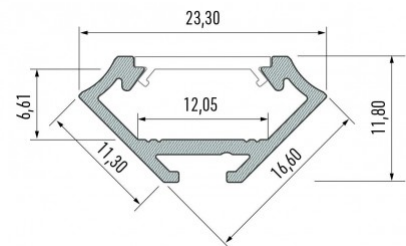

Aluminium profile LUMINES Type C 2m black

Product code 14789

Brand [LUMINES](#)
 Height 16.6mm
 Width 11.3mm
 Casing colour black
 Casing material aluminum

Aluminum profile is an excellent way to create an aesthetic and practical lighting solution for areas that would otherwise remain in shadow. Corner-mounted aluminum profile is ideal for accent lighting in the kitchen, in kitchen cabinets or above countertops, for illuminating shelves and drawers in wardrobes, for mood lighting in the living room instead of traditional moldings, for highlighting decorative items and books on shelves, for lighting stair treads in corridors, and many other different places. In the LED House assortment, you will also find a suitable LED strip, cover, and all other necessary accessories for the aluminum profile! Illuminate your world with LED House professionals - [check out our project portfolio here!](#)

Aluminium profile LUMINES Type C 2m silvery

Product code 14517

Brand [LUMINES](#)
 Height 16.6mm
 Width 11.3mm
 Length 2020.0mm
 Casing colour silvery
 Casing material aluminum

Aluminum profile is an excellent way to create an aesthetic and practical lighting solution for areas that would otherwise remain in shadow. Corner-mounted aluminum profile is ideal for accent lighting in the kitchen, in kitchen cabinets or above countertops, for illuminating shelves and drawers in wardrobes, for mood lighting in the living room instead of traditional moldings, for highlighting decorative items and books on shelves, for lighting stair treads in corridors, and many other different places. In the LED House assortment, you will also find a suitable LED strip, cover, and all other necessary accessories for the aluminum profile! Illuminate your world with LED House professionals - [check out our project portfolio here!](#)