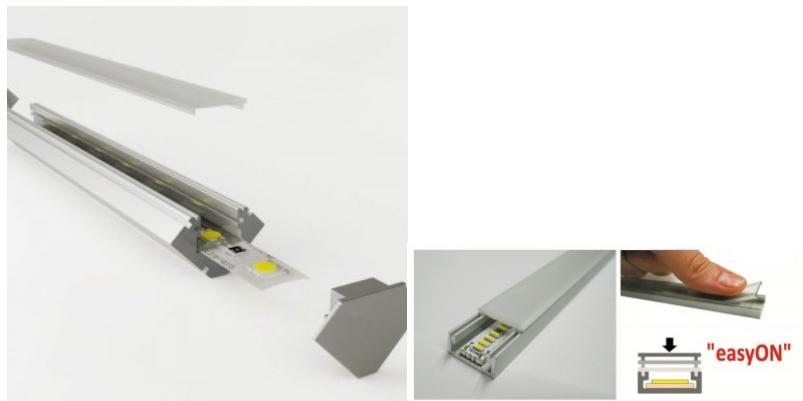

Aluminum profile is an excellent way to create an aesthetic and practical lighting solution for areas that would otherwise remain in shadow. Corner-mounted aluminum profile is ideal for accent lighting in the kitchen, in kitchen cabinets or above countertops, for illuminating shelves and drawers in wardrobes, for mood lighting in the living room instead of traditional moldings, for highlighting decorative items and books on shelves, for lighting stair treads in corridors, and many other different places. In the LED House assortment, you will also find a suitable LED strip, cover, and all other necessary accessories for the aluminum profile! Illuminate your world with LED House professionals - [check out our project portfolio here!](#)