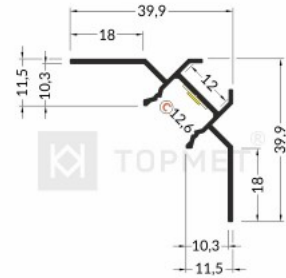

Brand [LUMINES](#)

Height 12.2mm

Width 19.8mm

Length 3000.0mm

Casing colour silvery

Casing material aluminum

Price without cover!

Aluminium profile LUMINES Type F 2m silvery

Product code 14534

Price 9,33+VAT

Brand [LUMINES](#)

Height 10.2mm

Width 16.6mm

Length 2020.0mm

Casing colour silvery

Casing material aluminum

Length 2000.0mm

Casing colour silvery

Aluminium profile TOPMET SKIRT10 2m silvery

Product code 16297

Price 28,00+VAT

Brand [TOPMET](#)

Length 2000.0mm

Casing colour silvery

Aluminium profile TOPMET UNI-TILE12 90 C PLUS 2m silvery

Product code 16160

Price 37,49+VAT

Brand [TOPMET](#)

Length 2000.0mm

Casing colour silvery

UNI-TILE12 90 deg C PLUS

0 10mm