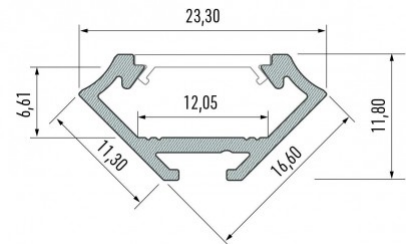

Aluminium profile LUMINES Type C 3m silvery

Product code 16268

Brand [LUMINES](#)
Height 16.6mm
Width 11.3mm
Casing colour silvery
Casing material aluminum

Aluminum profile is an excellent way to create an aesthetic and practical lighting solution for areas that would otherwise remain in shadow. Corner-mounted aluminum profile is ideal for accent lighting in the kitchen, in kitchen cabinets or above countertops, for illuminating shelves and drawers in wardrobes, for mood lighting in the living room instead of traditional moldings, for highlighting decorative items and books on shelves, for lighting stair treads in corridors, and many other different places. In the LED House assortment, you will also find a suitable LED strip, cover, and all other necessary accessories for the aluminum profile! Illuminate your world with LED House professionals - [check out our project portfolio here!](#)