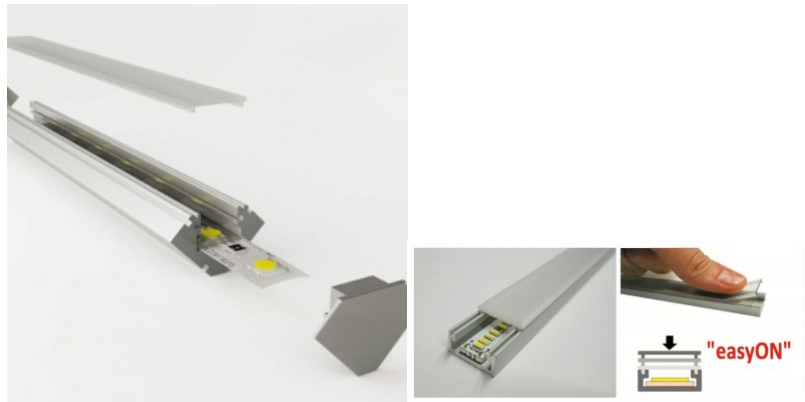

Aluminium profile LUZ NEGRA Sofia XL, 2m silvery

Product code 14773

Price 20,10+VAT

Brand LUZ NEGRA
Height 22.5mm
Width 22.5mm
Length 2000.0mm
Casing colour silvery
Casing material aluminum
Polishing matt

Price without cover!

Aluminium profile TOPMET CABI12 E 2m silvery

Product code 15399

Price 8,88+VAT

Brand [TOPMET](#)
Casing colour silvery
Casing material aluminum