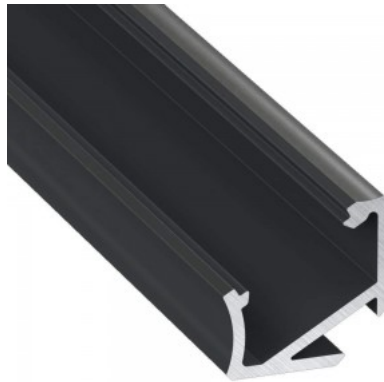

Aluminium profile LUMINES Type H 3m white

Product code 16331

Brand [LUMINES](#)
 Length 3000.0mm
 Casing colour white
 Casing material aluminum
 Polishing matt

Aluminum profile is an excellent way to create an aesthetic and practical lighting solution for areas that would otherwise remain in shadow. Corner-mounted aluminum profile is ideal for accent lighting in the kitchen, in kitchen cabinets or above countertops, for illuminating shelves and drawers in wardrobes, for mood lighting in the living room instead of traditional moldings, for highlighting decorative items and books on shelves, for lighting stair treads in corridors, and many other different places. In the LED House assortment, you will also find a suitable LED strip, cover, and all other necessary accessories for the aluminum profile! Illuminate your world with LED House professionals - [check out our project portfolio here!](#)

Aluminium profile LUMINES Type H 3m, black

Product code 17012

Brand [LUMINES](#)
Length 3000.0mm
Casing material aluminum
Polishing matt

Aluminum profile is an excellent way to create an aesthetic and practical lighting solution for areas that would otherwise remain in shadow. Corner-mounted aluminum profile is ideal for accent lighting in the kitchen, in kitchen cabinets or above countertops, for illuminating shelves and drawers in wardrobes, for mood lighting in the living room instead of traditional moldings, for highlighting decorative items and books on shelves, for lighting stair treads in corridors, and many other different places. In the LED House assortment, you will also find a suitable LED strip, cover, and all other necessary accessories for the aluminum profile! Illuminate your world with LED House professionals - [check out our project portfolio here!](#)