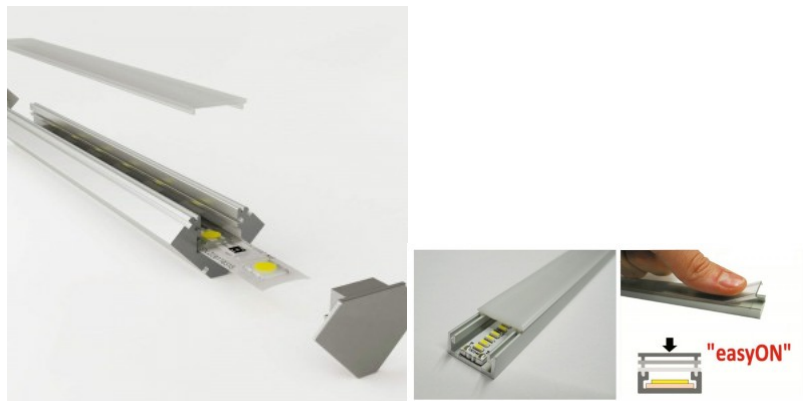

Aluminium profile LUZ NEGRA Sofia XL, 2m silvery

Product code 14773

Brand [LUZ NEGRA](#)
Height 22.5mm
Width 22.5mm
Length 2000.0mm
Casing colour silvery
Casing material aluminum
Polishing matt

Aluminum profile is an excellent way to create an aesthetic and practical lighting solution for areas that would otherwise remain in shadow. Corner-mounted aluminum profile is ideal for accent lighting in the kitchen, in kitchen cabinets or above countertops, for illuminating shelves and drawers in wardrobes, for mood lighting in the living room instead of traditional moldings, for highlighting decorative items and books on shelves, for lighting stair treads in corridors, and many other different places. In the LED House assortment, you will also find a suitable LED strip, cover, and all other necessary accessories for the aluminum profile! Illuminate your world with LED House professionals - [check out our project portfolio here!](#)