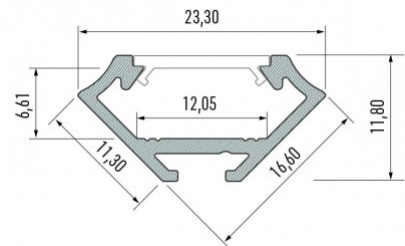

Aluminium profile LUMINES Type C 3m black

Product code 15143

Brand [LUMINES](#)
Height 16.6mm
Width 11.3mm
Length 3000.0mm
Casing colour black
Casing material aluminum

Aluminum profile is an excellent way to create an aesthetic and practical lighting solution for areas that would otherwise remain in shadow. Corner-mounted aluminum profile is ideal for accent lighting in the kitchen, in kitchen cabinets or above countertops, for illuminating shelves and drawers in wardrobes, for mood lighting in the living room instead of traditional moldings, for highlighting decorative items and books on shelves, for lighting stair treads in corridors, and many other different places. In the LED House assortment, you will also find a suitable LED strip, cover, and all other necessary accessories for the aluminum profile! Illuminate your world with LED House professionals - [check out our project portfolio here!](#)