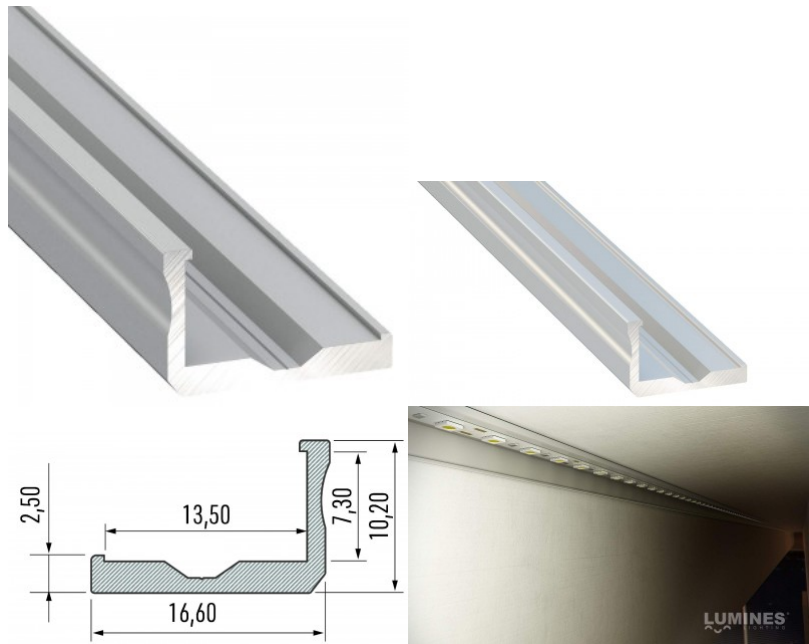

Aluminium profile LUMINES Type E 3m silvery

Product code 16290

Brand [LUMINES](#)
 Height 12.2mm
 Width 19.8mm
 Length 3000.0mm
 Casing colour silvery
 Casing material aluminum

Aluminum profile is an excellent way to create an aesthetic and practical lighting solution for areas that would otherwise remain in shadow. Corner-mounted aluminum profile is ideal for accent lighting in the kitchen, in kitchen cabinets or above countertops, for illuminating shelves and drawers in wardrobes, for mood lighting in the living room instead of traditional moldings, for highlighting decorative items and books on shelves, for lighting stair treads in corridors, and many other different places. In the LED House assortment, you will also find a suitable LED strip, cover, and all other necessary accessories for the aluminum profile! Illuminate your world with LED House professionals - [check out our project portfolio here!](#)

Aluminium profile LUMINES Type F 2m silvery

Product code 14534

Brand [LUMINES](#)
 Height 10.2mm
 Width 16.6mm
 Length 2020.0mm
 Casing colour silvery
 Casing material aluminum

Aluminum profile is an excellent way to create an aesthetic and practical lighting solution for areas that would otherwise remain in shadow. Corner-mounted aluminum profile is ideal for accent lighting in the kitchen, in kitchen cabinets or above countertops, for illuminating shelves and drawers in wardrobes, for mood lighting in the living room instead of traditional moldings, for highlighting decorative items and books on shelves, for lighting stair treads in corridors, and many other different places. In the LED House assortment, you will also find a suitable LED strip, cover, and all other necessary accessories for the aluminum profile! Illuminate your world with LED House professionals - [check out our project portfolio here!](#)