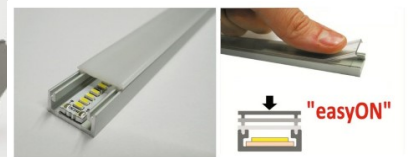

Aluminium profile LUMINES Type H 3m white

Product code 16331

Price 19,90+VAT

Brand [LUMINES](#)

Length 3000.0mm

Casing colour white

Casing material aluminum

Polishing matt

Price without cover!

Aluminium profile LUZ NEGRA Sofia 2m silvery

Product code 13341

Price 16,70+VAT

Brand LUZ NEGRA

Height 19.0mm

Width 19.0mm

Length 2000.0mm

Casing colour silvery

Casing material aluminum

Polishing matt

Price without cover!