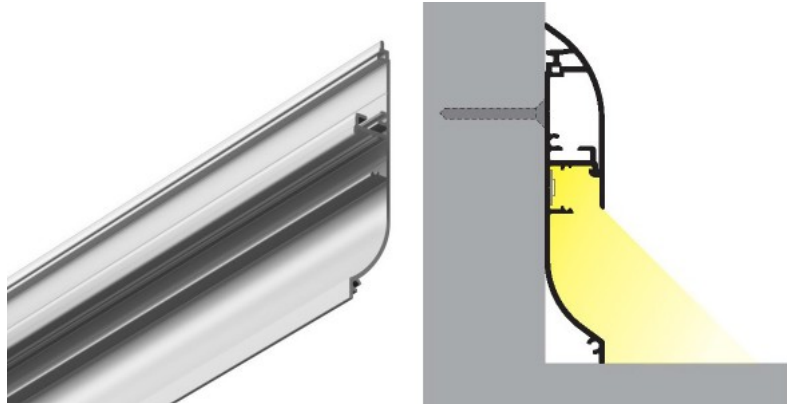

Aluminium profile TOPMET SKIRT10 2m Complementary profile silvery

Product code 16298

Brand [TOPMET](#)
Length 2000.0mm
Casing colour silvery

Aluminum profile is an excellent way to create an aesthetic and practical lighting solution for areas that would otherwise remain in shadow. Corner-mounted aluminum profile is ideal for accent lighting in the kitchen, in kitchen cabinets or above countertops, for illuminating shelves and drawers in wardrobes, for mood lighting in the living room instead of traditional moldings, for highlighting decorative items and books on shelves, for lighting stair treads in corridors, and many other different places. In the LED House assortment, you will also find a suitable LED strip, cover, and all other necessary accessories for the aluminum profile! Illuminate your world with LED House professionals - [check out our project portfolio here!](#)

Aluminium profile TOPMET SKIRT10 2m silvery

Product code 16297

Brand [TOPMET](#)

Length 2000.0mm

Casing colour silvery

Aluminum profile is an excellent way to create an aesthetic and practical lighting solution for areas that would otherwise remain in shadow. Corner-mounted aluminum profile is ideal for accent lighting in the kitchen, in kitchen cabinets or above countertops, for illuminating shelves and drawers in wardrobes, for mood lighting in the living room instead of traditional moldings, for highlighting decorative items and books on shelves, for lighting stair treads in corridors, and many other different places. In the LED House assortment, you will also find a suitable LED strip, cover, and all other necessary accessories for the aluminum profile! Illuminate your world with LED House professionals - [check out our project portfolio here!](#)