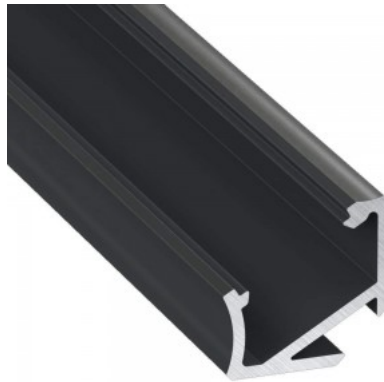

Aluminium profile LUMINES Type H 2m, black

Product code 14798

Brand [LUMINES](#)
Length 2020.0mm
Casing material aluminum
Polishing matt

Aluminum profile is an excellent way to create an aesthetic and practical lighting solution for areas that would otherwise remain in shadow. Corner-mounted aluminum profile is ideal for accent lighting in the kitchen, in kitchen cabinets or above countertops, for illuminating shelves and drawers in wardrobes, for mood lighting in the living room instead of traditional moldings, for highlighting decorative items and books on shelves, for lighting stair treads in corridors, and many other different places. In the LED House assortment, you will also find a suitable LED strip, cover, and all other necessary accessories for the aluminum profile! Illuminate your world with LED House professionals - [check out our project portfolio here!](#)