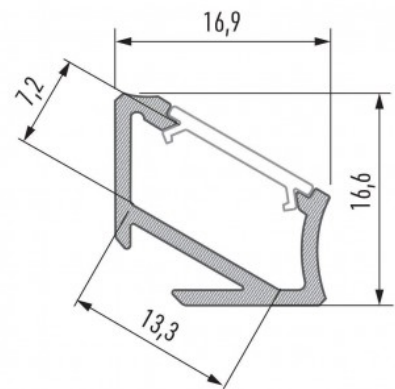

Aluminium profile LUMINES Type H 3m white

Product code 16331

Price 19,90+VAT

Brand [LUMINES](#)

Length 3000.0mm

Casing colour white

Casing material aluminum

Polishing matt

Price without cover!

Aluminium profile LUZ NEGRA Sofia 2m silvery

Product code 13341

Price 16,70+VAT

Brand LUZ NEGRA

Height 19.0mm

Width 19.0mm

Length 2000.0mm

Casing colour silvery

Casing material aluminum

Polishing matt

Price without cover!