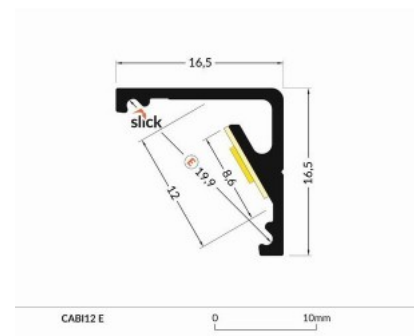

## Aluminium profile TOPMET CABI12 E 2m black

**Product code 16723**

Brand [TOPMET](#)

Length 2000.0mm

Casing colour black

Casing material aluminum

Aluminum profile is an excellent way to create an aesthetic and practical lighting solution for areas that would otherwise remain in shadow. Corner-mounted aluminum profile is ideal for accent lighting in the kitchen, in kitchen cabinets or above countertops, for illuminating shelves and drawers in wardrobes, for mood lighting in the living room instead of traditional moldings, for highlighting decorative items and books on shelves, for lighting stair treads in corridors, and many other different places. In the LED House assortment, you will also find a suitable LED strip, cover, and all other necessary accessories for the aluminum profile! Illuminate your world with LED House professionals - [check out our project portfolio here!](#)