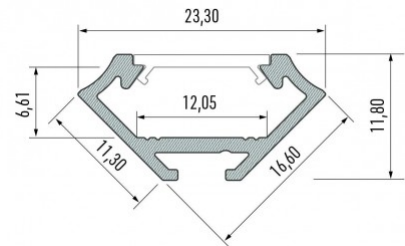

## Aluminium profile LUMINES Type C 2m silvery

**Product code 14517**

Brand [LUMINES](#)  
 Height 16.6mm  
 Width 11.3mm  
 Length 2020.0mm  
 Casing colour silvery  
 Casing material aluminum

Aluminum profile is an excellent way to create an aesthetic and practical lighting solution for areas that would otherwise remain in shadow. Corner-mounted aluminum profile is ideal for accent lighting in the kitchen, in kitchen cabinets or above countertops, for illuminating shelves and drawers in wardrobes, for mood lighting in the living room instead of traditional moldings, for highlighting decorative items and books on shelves, for lighting stair treads in corridors, and many other different places. In the LED House assortment, you will also find a suitable LED strip, cover, and all other necessary accessories for the aluminum profile! Illuminate your world with LED House professionals - [check out our project portfolio here!](#)

## Aluminium profile LUMINES Type C 2m white

**Product code 14821**

Brand [LUMINES](#)  
 Height 16.6mm  
 Width 11.3mm  
 Length 2000.0mm  
 Casing colour white  
 Casing material aluminum  
 Polishing matt