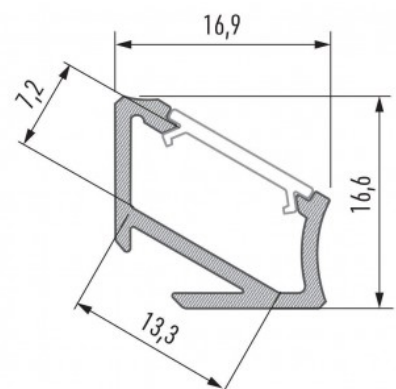

Aluminium profile LUMINES Type H 2m white

Product code 14820

Price 11,82+VAT

Brand [LUMINES](#)

Length 2020.0mm

Casing colour white

Casing material aluminum

Polishing matt

Price without cover!

Aluminium profile LUMINES Type H 2m, black

Product code 14798

Price 14,23+VAT

Brand [LUMINES](#)

Length 2020.0mm

Casing material aluminum

Polishing matt

Price without cover!