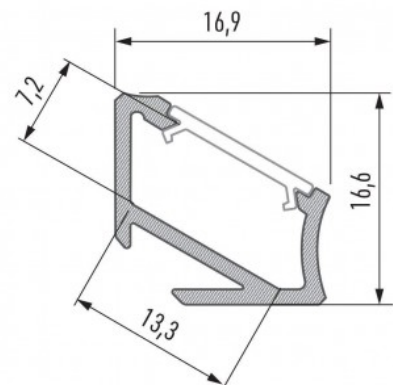

Aluminium profile LUMINES Type H 2m white

Product code 14820

Brand [LUMINES](#)
Length 2020.0mm
Casing colour white
Casing material aluminum
Polishing matt

Aluminum profile is an excellent way to create an aesthetic and practical lighting solution for areas that would otherwise remain in shadow. Corner-mounted aluminum profile is ideal for accent lighting in the kitchen, in kitchen cabinets or above countertops, for illuminating shelves and drawers in wardrobes, for mood lighting in the living room instead of traditional moldings, for highlighting decorative items and books on shelves, for lighting stair treads in corridors, and many other different places. In the LED House assortment, you will also find a suitable LED strip, cover, and all other necessary accessories for the aluminum profile! Illuminate your world with LED House professionals - [check out our project portfolio here!](#)