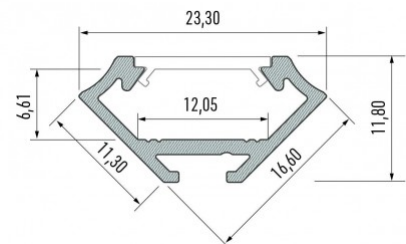

Aluminium profile LUMINES Type C 3m silvery

Product code 16268

Brand [LUMINES](#)
Height 16.6mm
Width 11.3mm
Casing colour silvery
Casing material aluminum

Aluminum profile is an excellent way to create an aesthetic and practical lighting solution for areas that would otherwise remain in shadow. Corner-mounted aluminum profile is ideal for accent lighting in the kitchen, in kitchen cabinets or above countertops, for illuminating shelves and drawers in wardrobes, for mood lighting in the living room instead of traditional moldings, for highlighting decorative items and books on shelves, for lighting stair treads in corridors, and many other different places. In the LED House assortment, you will also find a suitable LED strip, cover, and all other necessary accessories for the aluminum profile! Illuminate your world with LED House professionals - [check out our project portfolio here!](#)