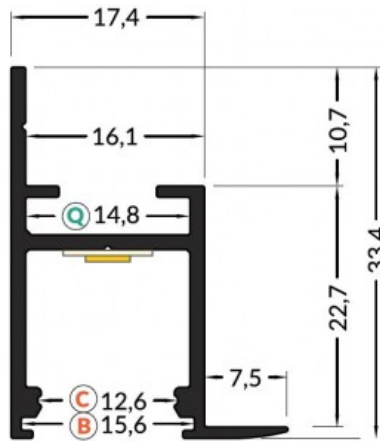

Aluminium profile TOPMET FRAME14 BC/Q 2m white

Product code 17952

Brand [TOPMET](#)
Length 2000.0mm
Casing colour white

Aluminum profile is an excellent way to create an aesthetic and practical lighting solution for areas that would otherwise remain in shadow. Corner-mounted aluminum profile is ideal for accent lighting in the kitchen, in kitchen cabinets or above countertops, for illuminating shelves and drawers in wardrobes, for mood lighting in the living room instead of traditional moldings, for highlighting decorative items and books on shelves, for lighting stair treads in corridors, and many other different places. In the LED House assortment, you will also find a suitable LED strip, cover, and all other necessary accessories for the aluminum profile! Illuminate your world with LED House professionals - [check out our project portfolio here!](#)

FRAME14 BC/Q