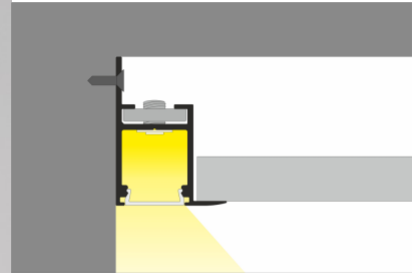

Aluminium profile TOPMET FRAME14 BC/Q 2m white

Product code 17952

Brand [TOPMET](#)
Length 2000.0mm
Casing colour white

Aluminum profile is an excellent way to create an aesthetic and practical lighting solution for areas that would otherwise remain in shadow. Corner-mounted aluminum profile is ideal for accent lighting in the kitchen, in kitchen cabinets or above countertops, for illuminating shelves and drawers in wardrobes, for mood lighting in the living room instead of traditional moldings, for highlighting decorative items and books on shelves, for lighting stair treads in corridors, and many other different places. In the LED House assortment, you will also find a suitable LED strip, cover, and all other necessary accessories for the aluminum profile! Illuminate your world with LED House professionals - [check out our project portfolio here!](#)

FRAME14 BC/Q