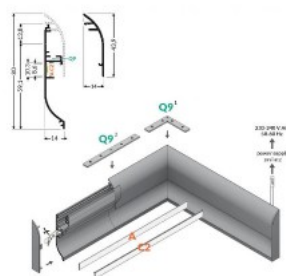

Length 2000.0mm

Casing colour silvery

Aluminium profile TOPMET SKIRT10 2m silvery

Product code 16297

Price 28,00+VAT

Brand [TOPMET](#)

Length 2000.0mm

Casing colour silvery