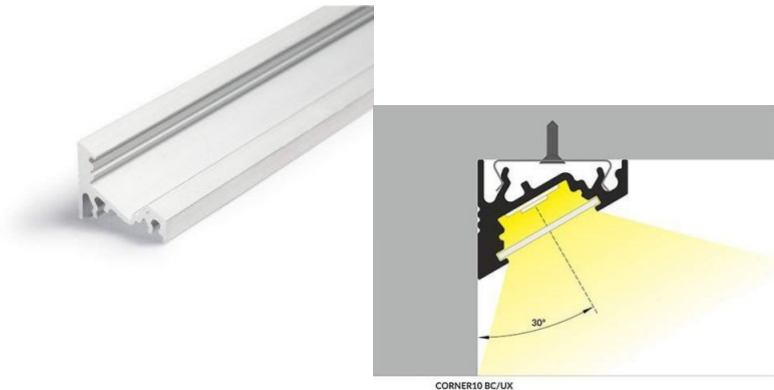

Aluminium profile TOPMET CORNER10 BC/UX 2m silvery

Product code 15398

Brand [TOPMET](#)

Casing colour silvery

Aluminum profile is an excellent way to create an aesthetic and practical lighting solution for areas that would otherwise remain in shadow. Corner-mounted aluminum profile is ideal for accent lighting in the kitchen, in kitchen cabinets or above countertops, for illuminating shelves and drawers in wardrobes, for mood lighting in the living room instead of traditional moldings, for highlighting decorative items and books on shelves, for lighting stair treads in corridors, and many other different places. In the LED House assortment, you will also find a suitable LED strip, cover, and all other necessary accessories for the aluminum profile! Illuminate your world with LED House professionals - [check out our project portfolio here!](#)