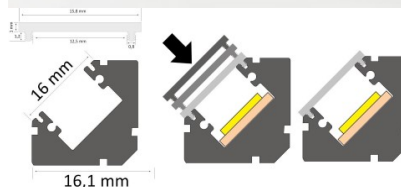

Brand [LUMINES](#)

Height 12.2mm

Width 19.8mm

Length 3000.0mm

Casing colour silvery

Casing material aluminum

Price without cover!

Aluminium profile LUMINES Type F 2m silvery

Product code 14534

Price 9,33+VAT

Brand [LUMINES](#)

Height 10.2mm

Width 16.6mm

Length 2020.0mm

Casing colour silvery

Casing material aluminum

Polishing matt

Price without cover!

Aluminium profile LUZ NEGRA Sofia 2m silvery

Product code 13341

Price 16,70+VAT

Brand LUZ NEGRA

Height 19.0mm

Width 19.0mm

Length 2000.0mm

Casing colour silvery

Casing material aluminum

Polishing matt

Price without cover!

Aluminium profile LUZ NEGRA Sofia XL, 2m silvery

Product code 14773

Price 20,10+VAT