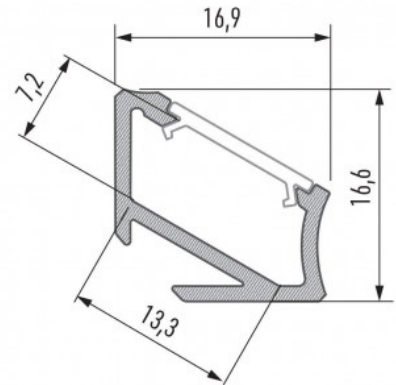

Aluminium profile LUMINES Type H 2m white

Product code 14820

Price 11,82+VAT

Brand [LUMINES](#)

Length 2020.0mm

Casing colour white

Casing material aluminum

Polishing matt

Price without cover!

Aluminium profile LUMINES Type H 2m, black

Product code 14798

Price 14,23+VAT

Brand [LUMINES](#)

Length 2020.0mm

Casing material aluminum

Polishing matt

Price without cover!