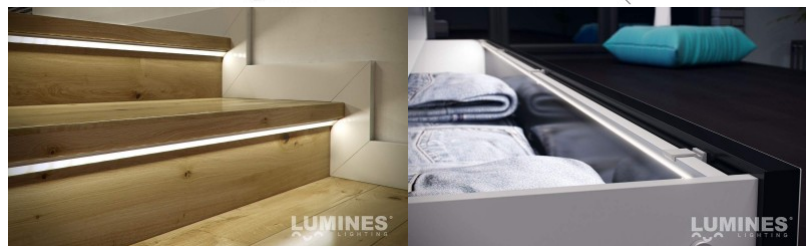

Aluminium profile LUMINES Type C 2m white

Product code 14821

Brand [LUMINES](#)
Height 16.6mm
Width 11.3mm
Length 2000.0mm
Casing colour white
Casing material aluminum
Polishing matt

Aluminum profile is an excellent way to create an aesthetic and practical lighting solution for areas that would otherwise remain in shadow. Corner-mounted aluminum profile is ideal for accent lighting in the kitchen, in kitchen cabinets or above countertops, for illuminating shelves and drawers in wardrobes, for mood lighting in the living room instead of traditional moldings, for highlighting decorative items and books on shelves, for lighting stair treads in corridors, and many other different places. In the LED House assortment, you will also find a suitable LED strip, cover, and all other necessary accessories for the aluminum profile! Illuminate your world with LED House professionals - [check out our project portfolio here!](#)