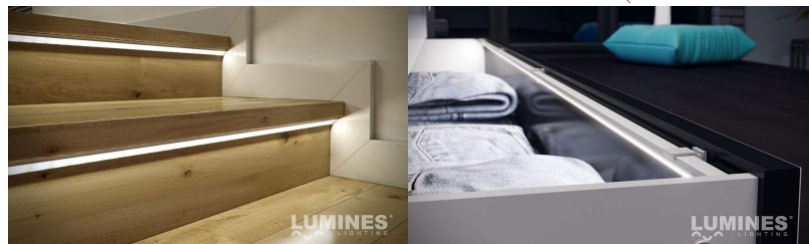

Aluminium profile LUMINES Type C 3m silvery

Product code 16268

Brand [LUMINES](#)
 Height 16.6mm
 Width 11.3mm
 Casing colour silvery
 Casing material aluminum

Aluminum profile is an excellent way to create an aesthetic and practical lighting solution for areas that would otherwise remain in shadow. Corner-mounted aluminum profile is ideal for accent lighting in the kitchen, in kitchen cabinets or above countertops, for illuminating shelves and drawers in wardrobes, for mood lighting in the living room instead of traditional moldings, for highlighting decorative items and books on shelves, for lighting stair treads in corridors, and many other different places. In the LED House assortment, you will also find a suitable LED strip, cover, and all other necessary accessories for the aluminum profile! Illuminate your world with LED House professionals - [check out our project portfolio here!](#)

Aluminium profile LUMINES Type C 3m white

Product code 15678

Brand [LUMINES](#)
 Height 16.6mm
 Width 11.3mm
 Length 3000.0mm
 Casing colour white
 Casing material aluminum

Aluminum profile is an excellent way to create an aesthetic and practical lighting solution for areas that would otherwise remain in shadow. Corner-mounted aluminum profile is ideal for accent lighting in the kitchen, in kitchen cabinets or above countertops, for illuminating shelves and drawers in wardrobes, for mood lighting in the living room instead of traditional moldings, for highlighting decorative items and books on shelves, for lighting stair treads in corridors, and many other different places. In the LED House assortment, you will also find a suitable LED strip, cover, and all other necessary accessories for the aluminum profile! Illuminate your world with LED House professionals - [check out our project portfolio here!](#)