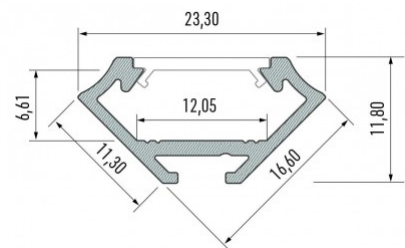

Aluminium profile LUMINES Type C 3m black

Product code 15143

Brand [LUMINES](#)
Height 16.6mm
Width 11.3mm
Length 3000.0mm
Casing colour black
Casing material aluminum

Aluminum profile is an excellent way to create an aesthetic and practical lighting solution for areas that would otherwise remain in shadow. Corner-mounted aluminum profile is ideal for accent lighting in the kitchen, in kitchen cabinets or above countertops, for illuminating shelves and drawers in wardrobes, for mood lighting in the living room instead of traditional moldings, for highlighting decorative items and books on shelves, for lighting stair treads in corridors, and many other different places. In the LED House assortment, you will also find a suitable LED strip, cover, and all other necessary accessories for the aluminum profile! Illuminate your world with LED House professionals - [check out our project portfolio here!](#)