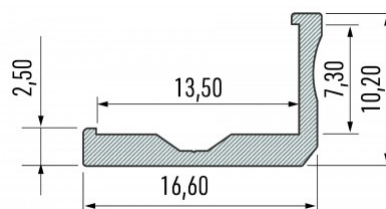

Brand [LUMINES](#)

Height 12.2mm

Width 19.8mm

Length 3000.0mm

Casing colour silvery

Casing material aluminum

Price without cover!

Aluminium profile LUMINES Type F 2m silvery

Product code 14534

Price 9,33+VAT

Brand [LUMINES](#)

Height 10.2mm

Width 16.6mm

Length 2020.0mm

Casing colour silvery

Casing material aluminum