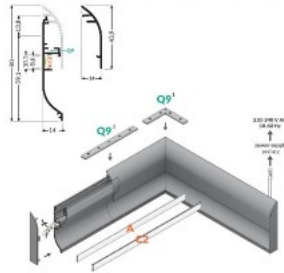

## Aluminium profile TOPMET SKIRT10 2m silvery

**Product code 16297**

Brand [TOPMET](#)

Length 2000.0mm

Casing colour silvery

Aluminum profile is an excellent way to create an aesthetic and practical lighting solution for areas that would otherwise remain in shadow. Corner-mounted aluminum profile is ideal for accent lighting in the kitchen, in kitchen cabinets or above countertops, for illuminating shelves and drawers in wardrobes, for mood lighting in the living room instead of traditional moldings, for highlighting decorative items and books on shelves, for lighting stair treads in corridors, and many other different places. In the LED House assortment, you will also find a suitable LED strip, cover, and all other necessary accessories for the aluminum profile! Illuminate your world with LED House professionals - [check out our project portfolio here!](#)