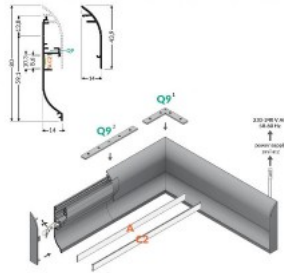

Aluminium profile TOPMET SKIRT10 2m silvery

Product code 16297

Brand [TOPMET](#)

Length 2000.0mm

Casing colour silvery

Aluminum profile is an excellent way to create an aesthetic and practical lighting solution for areas that would otherwise remain in shadow. Corner-mounted aluminum profile is ideal for accent lighting in the kitchen, in kitchen cabinets or above countertops, for illuminating shelves and drawers in wardrobes, for mood lighting in the living room instead of traditional moldings, for highlighting decorative items and books on shelves, for lighting stair treads in corridors, and many other different places. In the LED House assortment, you will also find a suitable LED strip, cover, and all other necessary accessories for the aluminum profile! Illuminate your world with LED House professionals - [check out our project portfolio here!](#)