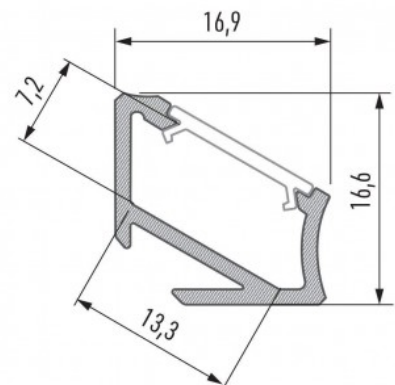

Aluminium profile LUMINES Type H 2m white

Product code 14820

Brand [LUMINES](#)
Length 2020.0mm
Casing colour white
Casing material aluminum
Polishing matt

Aluminum profile is an excellent way to create an aesthetic and practical lighting solution for areas that would otherwise remain in shadow. Corner-mounted aluminum profile is ideal for accent lighting in the kitchen, in kitchen cabinets or above countertops, for illuminating shelves and drawers in wardrobes, for mood lighting in the living room instead of traditional moldings, for highlighting decorative items and books on shelves, for lighting stair treads in corridors, and many other different places. In the LED House assortment, you will also find a suitable LED strip, cover, and all other necessary accessories for the aluminum profile! Illuminate your world with LED House professionals - [check out our project portfolio here!](#)