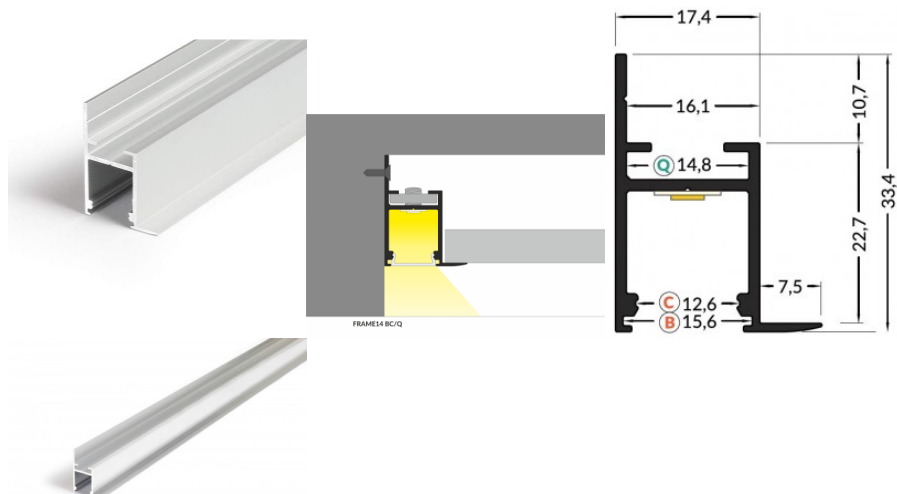

Aluminium profile TOPMET CORNER10 BC/UX 2m silvery

Product code 15398

Brand [TOPMET](#)

Casing colour silvery

Aluminum profile is an excellent way to create an aesthetic and practical lighting solution for areas that would otherwise remain in shadow. Corner-mounted aluminum profile is ideal for accent lighting in the kitchen, in kitchen cabinets or above countertops, for illuminating shelves and drawers in wardrobes, for mood lighting in the living room instead of traditional moldings, for highlighting decorative items and books on shelves, for lighting stair treads in corridors, and many other different places. In the LED House assortment, you will also find a suitable LED strip, cover, and all other necessary accessories for the aluminum profile! Illuminate your world with LED House professionals - [check out our project portfolio here!](#)

Aluminium profile TOPMET FRAME14 BC/Q 2m

Product code 15110

Brand [TOPMET](#)

Length 2000.0mm

Aluminum profile is an excellent way to create an aesthetic and practical lighting solution for areas that would otherwise remain in shadow. Corner-mounted aluminum profile is ideal for accent lighting in the kitchen, in kitchen cabinets or above countertops, for illuminating shelves and drawers in wardrobes, for mood lighting in the living room instead of traditional moldings, for highlighting decorative items and books on shelves, for lighting stair treads in corridors, and many other different places. In the LED House assortment, you will also find a suitable LED strip, cover, and all other necessary accessories for the aluminum profile! Illuminate your world with LED House professionals - [check out our project portfolio here!](#)