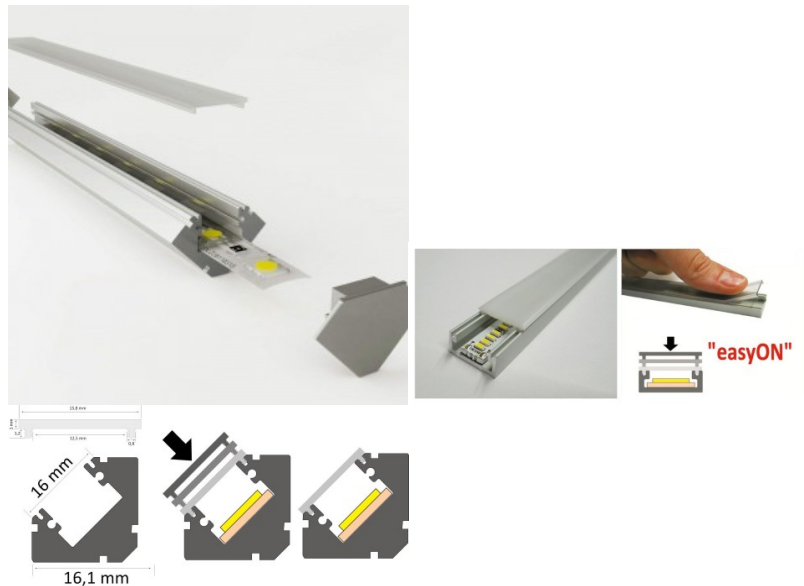

Aluminium profile LUZ NEGRA Sofia 2m silvery

Product code 13341

Brand [LUZ NEGRA](#)
Height 19.0mm
Width 19.0mm
Length 2000.0mm
Casing colour silvery
Casing material aluminum
Polishing matt

Aluminum profile is an excellent way to create an aesthetic and practical lighting solution for areas that would otherwise remain in shadow. Corner-mounted aluminum profile is ideal for accent lighting in the kitchen, in kitchen cabinets or above countertops, for illuminating shelves and drawers in wardrobes, for mood lighting in the living room instead of traditional moldings, for highlighting decorative items and books on shelves, for lighting stair treads in corridors, and many other different places. In the LED House assortment, you will also find a suitable LED strip, cover, and all other necessary accessories for the aluminum profile! Illuminate your world with LED House professionals - [check out our project portfolio here!](#)