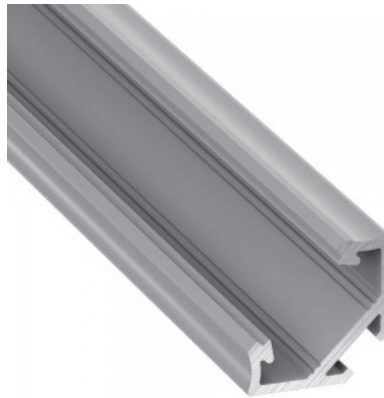

Aluminium profile LUMINES Type C 3m silvery

Product code 16268

Brand [LUMINES](#)
Height 16.6mm
Width 11.3mm
Casing colour silvery
Casing material aluminum

Aluminum profile is an excellent way to create an aesthetic and practical lighting solution for areas that would otherwise remain in shadow. Corner-mounted aluminum profile is ideal for accent lighting in the kitchen, in kitchen cabinets or above countertops, for illuminating shelves and drawers in wardrobes, for mood lighting in the living room instead of traditional moldings, for highlighting decorative items and books on shelves, for lighting stair treads in corridors, and many other different places. In the LED House assortment, you will also find a suitable LED strip, cover, and all other necessary accessories for the aluminum profile! Illuminate your world with LED House professionals - [check out our project portfolio here!](#)