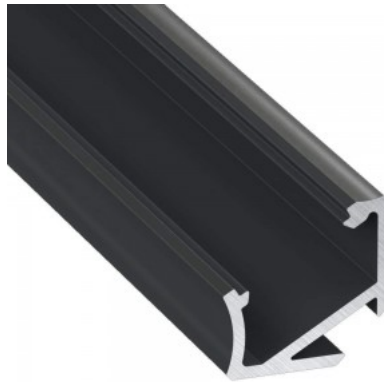

## Aluminium profile LUMINES Type H 3m white

**Product code 16331**

Brand [LUMINES](#)  
 Length 3000.0mm  
 Casing colour white  
 Casing material aluminum  
 Polishing matt

Aluminum profile is an excellent way to create an aesthetic and practical lighting solution for areas that would otherwise remain in shadow. Corner-mounted aluminum profile is ideal for accent lighting in the kitchen, in kitchen cabinets or above countertops, for illuminating shelves and drawers in wardrobes, for mood lighting in the living room instead of traditional moldings, for highlighting decorative items and books on shelves, for lighting stair treads in corridors, and many other different places. In the LED House assortment, you will also find a suitable LED strip, cover, and all other necessary accessories for the aluminum profile! Illuminate your world with LED House professionals - [check out our project portfolio here!](#)

## Aluminium profile LUMINES Type H 3m, black

**Product code 17012**

Brand [LUMINES](#)  
Length 3000.0mm  
Casing material aluminum  
Polishing matt

Aluminum profile is an excellent way to create an aesthetic and practical lighting solution for areas that would otherwise remain in shadow. Corner-mounted aluminum profile is ideal for accent lighting in the kitchen, in kitchen cabinets or above countertops, for illuminating shelves and drawers in wardrobes, for mood lighting in the living room instead of traditional moldings, for highlighting decorative items and books on shelves, for lighting stair treads in corridors, and many other different places. In the LED House assortment, you will also find a suitable LED strip, cover, and all other necessary accessories for the aluminum profile! Illuminate your world with LED House professionals - [check out our project portfolio here!](#)