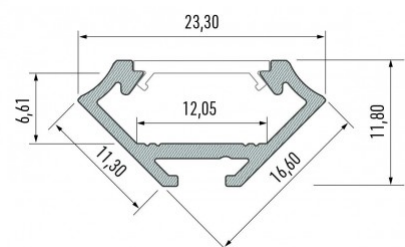

Price without cover!

Aluminium profile LUMINES Type C 2m silvery

Product code 14517

Price 10,95+VAT

Brand [LUMINES](#)

Height 16.6mm

Width 11.3mm

Length 2020.0mm

Casing colour silvery

Casing material aluminum

Price without cover!

Aluminium profile LUMINES Type C 2m white

Product code 14821

Price 11,36+VAT

Brand [LUMINES](#)
 Height 16.6mm
 Width 11.3mm
 Length 2000.0mm
 Casing colour white
 Casing material aluminum
 Polishing matt

Brand [LUMINES](#)

Height 12.2mm

Width 19.8mm

Length 3000.0mm

Casing colour silvery

Casing material aluminum

Price without cover!

Aluminium profile LUMINES Type F 2m silvery

Product code 14534

Price 9,33+VAT

Brand [LUMINES](#)

Height 10.2mm

Width 16.6mm

Length 2020.0mm

Casing colour silvery

Casing material aluminum