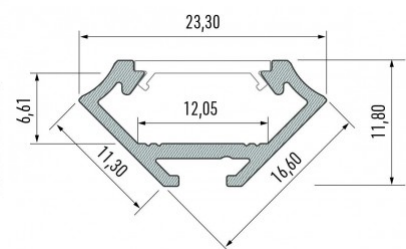

Aluminium profile LUMINES Type C 3m silvery

Product code 16268

Brand [LUMINES](#)
 Height 16.6mm
 Width 11.3mm
 Casing colour silvery
 Casing material aluminum

Aluminum profile is an excellent way to create an aesthetic and practical lighting solution for areas that would otherwise remain in shadow. Corner-mounted aluminum profile is ideal for accent lighting in the kitchen, in kitchen cabinets or above countertops, for illuminating shelves and drawers in wardrobes, for mood lighting in the living room instead of traditional moldings, for highlighting decorative items and books on shelves, for lighting stair treads in corridors, and many other different places. In the LED House assortment, you will also find a suitable LED strip, cover, and all other necessary accessories for the aluminum profile! Illuminate your world with LED House professionals - [check out our project portfolio here!](#)

Aluminium profile LUMINES Type C 3m white

Product code 15678

Brand [LUMINES](#)
 Height 16.6mm
 Width 11.3mm
 Length 3000.0mm
 Casing colour white
 Casing material aluminum

Aluminum profile is an excellent way to create an aesthetic and practical lighting solution for areas that would otherwise remain in shadow. Corner-mounted aluminum profile is ideal for accent lighting in the kitchen, in kitchen cabinets or above countertops, for illuminating shelves and drawers in wardrobes, for mood lighting in the living room instead of traditional moldings, for highlighting decorative items and books on shelves, for lighting stair treads in corridors, and many other different places. In the LED House assortment, you will also find a suitable LED strip, cover, and all other necessary accessories for the aluminum profile! Illuminate your world with LED House professionals - [check out our project portfolio here!](#)