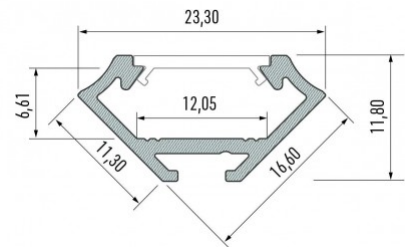

Price without cover!

Aluminium profile LUMINES Type C 2m silvery

Product code 14517

Price 10,95+VAT

Brand [LUMINES](#)

Height 16.6mm

Width 11.3mm

Length 2020.0mm

Casing colour silvery

Casing material aluminum

Price without cover!

Aluminium profile LUMINES Type C 2m white

Product code 14821

Price 11,36+VAT

Brand [LUMINES](#)
 Height 16.6mm
 Width 11.3mm
 Length 2000.0mm
 Casing colour white
 Casing material aluminum
 Polishing matt

Brand [LUMINES](#)

Height 12.2mm

Width 19.8mm

Length 3000.0mm

Casing colour silvery

Casing material aluminum

Price without cover!

Aluminium profile LUMINES Type F 2m silvery

Product code 14534

Price 9,33+VAT

Brand [LUMINES](#)

Height 10.2mm

Width 16.6mm

Length 2020.0mm

Casing colour silvery

Casing material aluminum