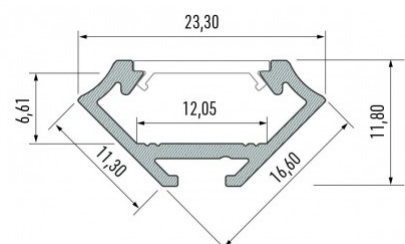

Aluminium profile LUMINES Type C 2m white

Product code 14821

Price 11,36+VAT

Brand [LUMINES](#)
Height 16.6mm
Width 11.3mm
Length 2000.0mm
Casing colour white
Casing material aluminum
Polishing matt

Price without cover!

Aluminium profile LUMINES Type C 3m black

Product code 15143

Price 14,37+VAT

Brand [LUMINES](#)
Height 16.6mm
Width 11.3mm
Length 3000.0mm
Casing colour black
Casing material aluminum

Price without cover!