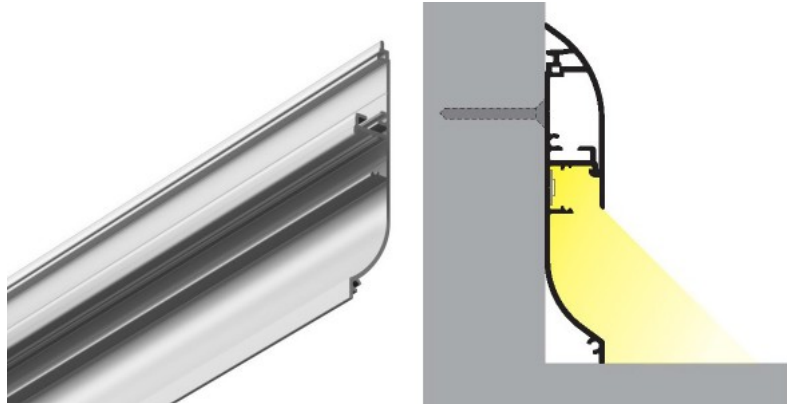

## Aluminium profile TOPMET SKIRT10 2m Complementary profile silvery

**Product code 16298**

Brand [TOPMET](#)  
Length 2000.0mm  
Casing colour silvery

Aluminum profile is an excellent way to create an aesthetic and practical lighting solution for areas that would otherwise remain in shadow. Corner-mounted aluminum profile is ideal for accent lighting in the kitchen, in kitchen cabinets or above countertops, for illuminating shelves and drawers in wardrobes, for mood lighting in the living room instead of traditional moldings, for highlighting decorative items and books on shelves, for lighting stair treads in corridors, and many other different places. In the LED House assortment, you will also find a suitable LED strip, cover, and all other necessary accessories for the aluminum profile! Illuminate your world with LED House professionals - [check out our project portfolio here!](#)

## Aluminium profile TOPMET SKIRT10 2m silvery

**Product code 16297**

Brand [TOPMET](#)

Length 2000.0mm

Casing colour silvery

Aluminum profile is an excellent way to create an aesthetic and practical lighting solution for areas that would otherwise remain in shadow. Corner-mounted aluminum profile is ideal for accent lighting in the kitchen, in kitchen cabinets or above countertops, for illuminating shelves and drawers in wardrobes, for mood lighting in the living room instead of traditional moldings, for highlighting decorative items and books on shelves, for lighting stair treads in corridors, and many other different places. In the LED House assortment, you will also find a suitable LED strip, cover, and all other necessary accessories for the aluminum profile! Illuminate your world with LED House professionals - [check out our project portfolio here!](#)