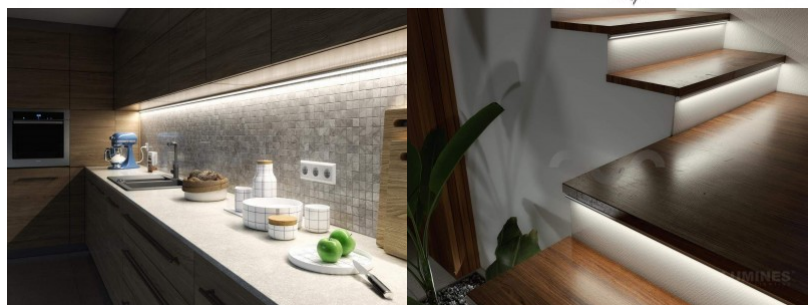

Aluminium profile LUMINES Type H 2m white

Product code 14820

Price 11,82+VAT

Brand [LUMINES](#)

Length 2020.0mm

Casing colour white

Casing material aluminum

Polishing matt

Price without cover!

Aluminium profile LUMINES Type H 2m, black

Product code 14798

Price 14,23+VAT

Brand [LUMINES](#)

Length 2020.0mm

Casing material aluminum

Polishing matt

Price without cover!