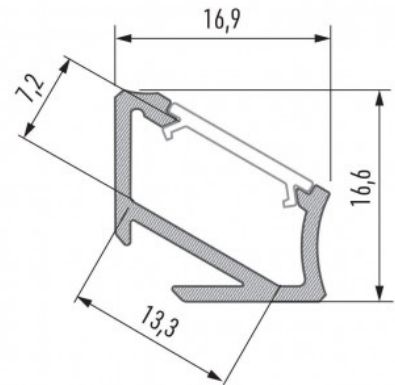

Aluminium profile LUMINES Type H 2m, black

Product code 14798

Brand [LUMINES](#)
Length 2020.0mm
Casing material aluminum
Polishing matt

Aluminum profile is an excellent way to create an aesthetic and practical lighting solution for areas that would otherwise remain in shadow. Corner-mounted aluminum profile is ideal for accent lighting in the kitchen, in kitchen cabinets or above countertops, for illuminating shelves and drawers in wardrobes, for mood lighting in the living room instead of traditional moldings, for highlighting decorative items and books on shelves, for lighting stair treads in corridors, and many other different places. In the LED House assortment, you will also find a suitable LED strip, cover, and all other necessary accessories for the aluminum profile! Illuminate your world with LED House professionals - [check out our project portfolio here!](#)