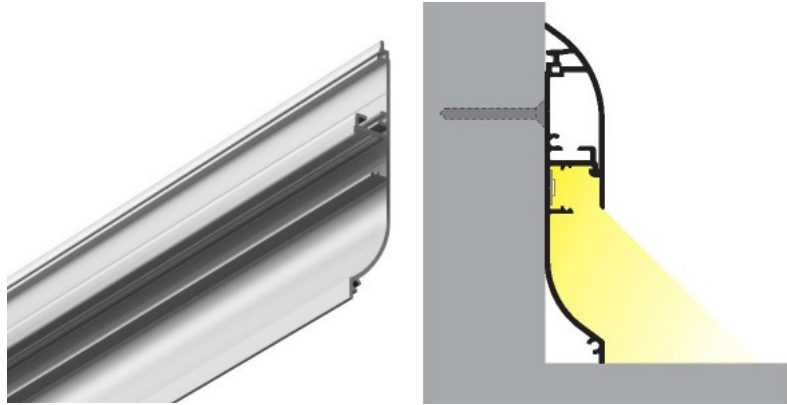

Aluminium profile TOPMET SKIRT10 2m

Product code 16297

Brand [TOPMET](#)

Length 2000.0mm

Casing material aluminium

Aluminum profile is an excellent way to create an aesthetic and practical lighting solution for areas that would otherwise remain in shadow. Corner-mounted aluminum profile is ideal for accent lighting in the kitchen, in kitchen cabinets or above countertops, for illuminating shelves and drawers in wardrobes, for mood lighting in the living room instead of traditional moldings, for highlighting decorative items and books on shelves, for lighting stair treads in corridors, and many other different places. In the LED House assortment, you will also find a suitable LED strip, cover, and all other necessary accessories for the aluminum profile! Illuminate your world with LED House professionals - [check out our project portfolio here!](#)

Aluminium profile TOPMET SKIRT10 2m Complementary profile

Product code 16298

Brand [TOPMET](#)
 Length 2000.0mm
 Casing material aluminium

Aluminum profile is an excellent way to create an aesthetic and practical lighting solution for areas that would otherwise remain in shadow. Corner-mounted aluminum profile is ideal for accent lighting in the kitchen, in kitchen cabinets or above countertops, for illuminating shelves and drawers in wardrobes, for mood lighting in the living room instead of traditional moldings, for highlighting decorative items and books on shelves, for lighting stair treads in corridors, and many other different places. In the LED House assortment, you will also find a suitable LED strip, cover, and all other necessary accessories for the aluminum profile! Illuminate your world with LED House professionals - [check out our project portfolio here!](#)