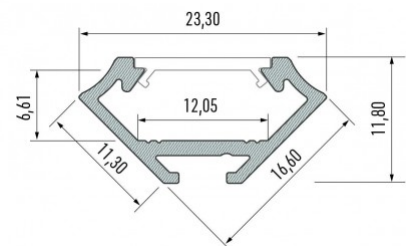

## Aluminium profile LUMINES Type C 2m gold

**Product code 19117**

Brand [LUMINES](#)  
 Height 16.6mm  
 Width 11.3mm  
 Length 2020.0mm  
 Casing colour gold  
 Casing material aluminium

Aluminum profile is an excellent way to create an aesthetic and practical lighting solution for areas that would otherwise remain in shadow. Corner-mounted aluminum profile is ideal for accent lighting in the kitchen, in kitchen cabinets or above countertops, for illuminating shelves and drawers in wardrobes, for mood lighting in the living room instead of traditional moldings, for highlighting decorative items and books on shelves, for lighting stair treads in corridors, and many other different places. In the LED House assortment, you will also find a suitable LED strip, cover, and all other necessary accessories for the aluminum profile! Illuminate your world with LED House professionals - [check out our project portfolio here!](#)

## Aluminium profile LUMINES Type C 2m white

**Product code 14821**

Brand [LUMINES](#)  
 Height 16.6mm  
 Width 11.3mm  
 Length 2000.0mm  
 Casing colour white  
 Casing material aluminium  
 Polishing matt