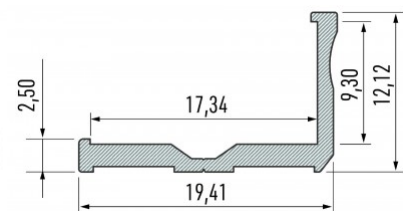

Aluminium profile LUMINES Type E 2m silver

Product code 14533

Brand [LUMINES](#)
Height 12.2mm
Width 19.8mm
Length 2020.0mm
Casing colour silver
Casing material aluminium

Aluminum profile is an excellent way to create an aesthetic and practical lighting solution for areas that would otherwise remain in shadow. Corner-mounted aluminum profile is ideal for accent lighting in the kitchen, in kitchen cabinets or above countertops, for illuminating shelves and drawers in wardrobes, for mood lighting in the living room instead of traditional moldings, for highlighting decorative items and books on shelves, for lighting stair treads in corridors, and many other different places. In the LED House assortment, you will also find a suitable LED strip, cover, and all other necessary accessories for the aluminum profile! Illuminate your world with LED House professionals - [check out our project portfolio here!](#)