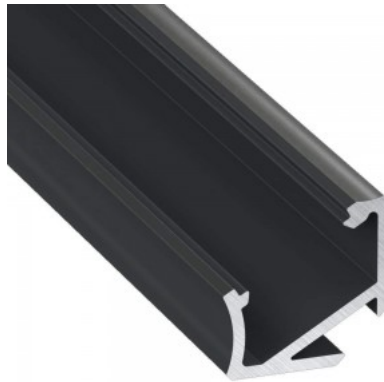

Aluminium profile LUMINES Type H 3m white

Product code 16331

Brand [LUMINES](#)
 Length 3000.0mm
 Casing colour white
 Casing material aluminium
 Polishing matt

Aluminum profile is an excellent way to create an aesthetic and practical lighting solution for areas that would otherwise remain in shadow. Corner-mounted aluminum profile is ideal for accent lighting in the kitchen, in kitchen cabinets or above countertops, for illuminating shelves and drawers in wardrobes, for mood lighting in the living room instead of traditional moldings, for highlighting decorative items and books on shelves, for lighting stair treads in corridors, and many other different places. In the LED House assortment, you will also find a suitable LED strip, cover, and all other necessary accessories for the aluminum profile! Illuminate your world with LED House professionals - [check out our project portfolio here!](#)

Aluminium profile LUMINES Type H 3m, black

Product code 17012

Brand [LUMINES](#)
 Length 3000.0mm
 Casing material aluminium
 Polishing matt

Aluminum profile is an excellent way to create an aesthetic and practical lighting solution for areas that would otherwise remain in shadow. Corner-mounted aluminum profile is ideal for accent lighting in the kitchen, in kitchen cabinets or above countertops, for illuminating shelves and drawers in wardrobes, for mood lighting in the living room instead of traditional moldings, for highlighting decorative items and books on shelves, for lighting stair treads in corridors, and many other different places. In the LED House assortment, you will also find a suitable LED strip, cover, and all other necessary accessories for the aluminum profile! Illuminate your world with LED House professionals - [check out our project portfolio here!](#)