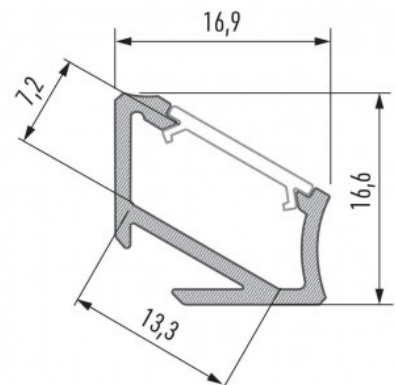

Aluminium profile LUMINES Type H 2m white

Product code 14820

Brand [LUMINES](#)
Length 2020.0mm
Casing colour white
Casing material aluminium
Polishing matt

Aluminum profile is an excellent way to create an aesthetic and practical lighting solution for areas that would otherwise remain in shadow. Corner-mounted aluminum profile is ideal for accent lighting in the kitchen, in kitchen cabinets or above countertops, for illuminating shelves and drawers in wardrobes, for mood lighting in the living room instead of traditional moldings, for highlighting decorative items and books on shelves, for lighting stair treads in corridors, and many other different places. In the LED House assortment, you will also find a suitable LED strip, cover, and all other necessary accessories for the aluminum profile! Illuminate your world with LED House professionals - [check out our project portfolio here!](#)