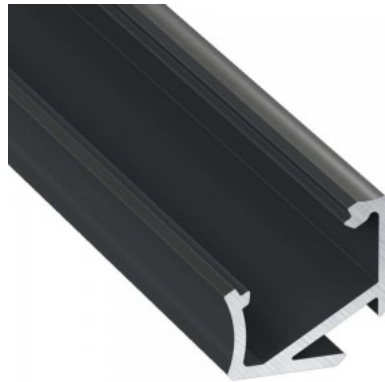

Aluminium profile LUMINES Type H 3m white

Product code 16331

Brand [LUMINES](#)
 Length 3000.0mm
 Casing colour white
 Casing material aluminium
 Polishing matt

Aluminum profile is an excellent way to create an aesthetic and practical lighting solution for areas that would otherwise remain in shadow. Corner-mounted aluminum profile is ideal for accent lighting in the kitchen, in kitchen cabinets or above countertops, for illuminating shelves and drawers in wardrobes, for mood lighting in the living room instead of traditional moldings, for highlighting decorative items and books on shelves, for lighting stair treads in corridors, and many other different places. In the LED House assortment, you will also find a suitable LED strip, cover, and all other necessary accessories for the aluminum profile! Illuminate your world with LED House professionals - [check out our project portfolio here!](#)

Aluminium profile LUMINES Type H 3m, black

Product code 17012

Brand [LUMINES](#)
Length 3000.0mm
Casing material aluminium
Polishing matt

Aluminum profile is an excellent way to create an aesthetic and practical lighting solution for areas that would otherwise remain in shadow. Corner-mounted aluminum profile is ideal for accent lighting in the kitchen, in kitchen cabinets or above countertops, for illuminating shelves and drawers in wardrobes, for mood lighting in the living room instead of traditional moldings, for highlighting decorative items and books on shelves, for lighting stair treads in corridors, and many other different places. In the LED House assortment, you will also find a suitable LED strip, cover, and all other necessary accessories for the aluminum profile! Illuminate your world with LED House professionals - [check out our project portfolio here!](#)