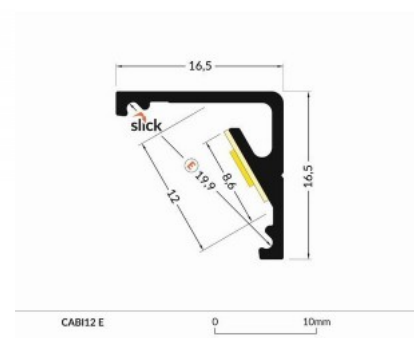

Aluminium profile TOPMET CABI12 E 2m gray

Product code 15399

Brand [TOPMET](#)

Casing colour gray

Casing material aluminium

Aluminum profile is an excellent way to create an aesthetic and practical lighting solution for areas that would otherwise remain in shadow. Corner-mounted aluminum profile is ideal for accent lighting in the kitchen, in kitchen cabinets or above countertops, for illuminating shelves and drawers in wardrobes, for mood lighting in the living room instead of traditional moldings, for highlighting decorative items and books on shelves, for lighting stair treads in corridors, and many other different places. In the LED House assortment, you will also find a suitable LED strip, cover, and all other necessary accessories for the aluminum profile! Illuminate your world with LED House professionals - [check out our project portfolio here!](#)