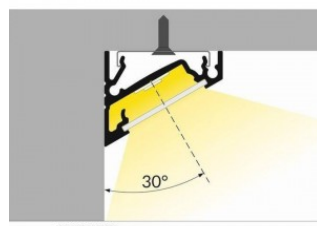

Aluminium profile TOPMET CORNER14 EF/TY black

Product code 19190

Brand [TOPMET](#)
Length 2000.0mm
Casing colour black
Casing material aluminium

Aluminum profile is an excellent way to create an aesthetic and practical lighting solution for areas that would otherwise remain in shadow. Corner-mounted aluminum profile is ideal for accent lighting in the kitchen, in kitchen cabinets or above countertops, for illuminating shelves and drawers in wardrobes, for mood lighting in the living room instead of traditional moldings, for highlighting decorative items and books on shelves, for lighting stair treads in corridors, and many other different places. In the LED House assortment, you will also find a suitable LED strip, cover, and all other necessary accessories for the aluminum profile! Illuminate your world with LED House professionals - [check out our project portfolio here!](#)