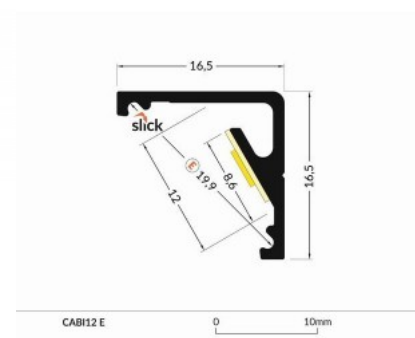

## Aluminium profile TOPMET CABI12 E 2m

**Product code 15399**

Brand [TOPMET](#)

Length 2000.0mm

Casing material aluminium

Aluminum profile is an excellent way to create an aesthetic and practical lighting solution for areas that would otherwise remain in shadow. Corner-mounted aluminum profile is ideal for accent lighting in the kitchen, in kitchen cabinets or above countertops, for illuminating shelves and drawers in wardrobes, for mood lighting in the living room instead of traditional moldings, for highlighting decorative items and books on shelves, for lighting stair treads in corridors, and many other different places. In the LED House assortment, you will also find a suitable LED strip, cover, and all other necessary accessories for the aluminum profile! Illuminate your world with LED House professionals - [check out our project portfolio here!](#)