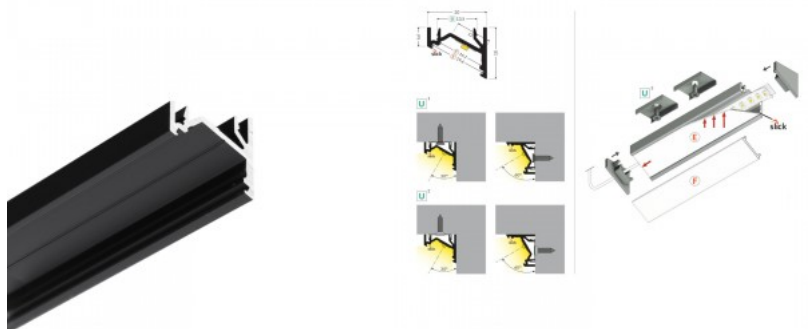

Aluminium profile TOPMET CORNER12 2m black

Product code 18462

Brand [TOPMET](#)
Length 2000.0mm
Casing colour black
Casing material aluminium