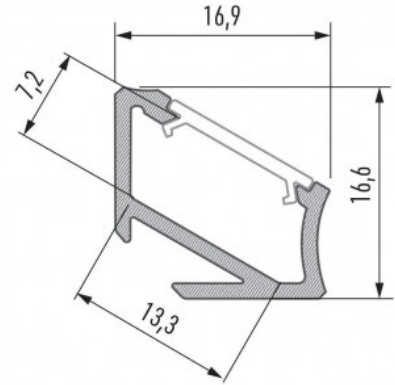

Aluminium profile LUMINES Type H 3m, black

Product code 17012

Brand [LUMINES](#)
Length 3000.0mm
Casing material aluminium
Polishing matt

Aluminum profile is an excellent way to create an aesthetic and practical lighting solution for areas that would otherwise remain in shadow. Corner-mounted aluminum profile is ideal for accent lighting in the kitchen, in kitchen cabinets or above countertops, for illuminating shelves and drawers in wardrobes, for mood lighting in the living room instead of traditional moldings, for highlighting decorative items and books on shelves, for lighting stair treads in corridors, and many other different places. In the LED House assortment, you will also find a suitable LED strip, cover, and all other necessary accessories for the aluminum profile! Illuminate your world with LED House professionals - [check out our project portfolio here!](#)