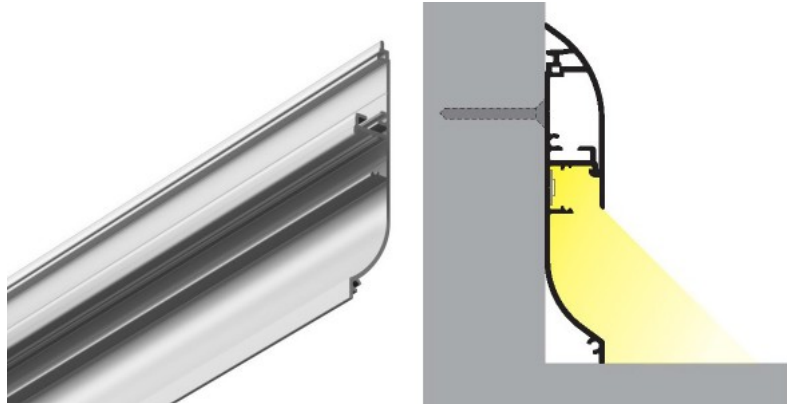

Aluminium profile TOPMET SKIRT10 2m Complementary profile silver

Product code 16298

Brand [TOPMET](#)
 Length 2000.0mm
 Casing colour silver

Aluminum profile is an excellent way to create an aesthetic and practical lighting solution for areas that would otherwise remain in shadow. Corner-mounted aluminum profile is ideal for accent lighting in the kitchen, in kitchen cabinets or above countertops, for illuminating shelves and drawers in wardrobes, for mood lighting in the living room instead of traditional moldings, for highlighting decorative items and books on shelves, for lighting stair treads in corridors, and many other different places. In the LED House assortment, you will also find a suitable LED strip, cover, and all other necessary accessories for the aluminum profile! Illuminate your world with LED House professionals - [check out our project portfolio here!](#)

Aluminium profile TOPMET SKIRT10 2m silver

Product code 16297

Brand [TOPMET](#)
Length 2000.0mm
Casing colour silver

Aluminum profile is an excellent way to create an aesthetic and practical lighting solution for areas that would otherwise remain in shadow. Corner-mounted aluminum profile is ideal for accent lighting in the kitchen, in kitchen cabinets or above countertops, for illuminating shelves and drawers in wardrobes, for mood lighting in the living room instead of traditional moldings, for highlighting decorative items and books on shelves, for lighting stair treads in corridors, and many other different places. In the LED House assortment, you will also find a suitable LED strip, cover, and all other necessary accessories for the aluminum profile! Illuminate your world with LED House professionals - [check out our project portfolio here!](#)