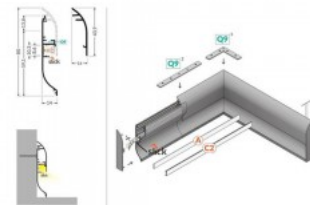

Aluminium profile TOPMET SKIRT10 2m Complementary profile silver

Product code 16298

Brand [TOPMET](#)
Length 2000.0mm
Casing colour silver

Aluminum profile is an excellent way to create an aesthetic and practical lighting solution for areas that would otherwise remain in shadow. Corner-mounted aluminum profile is ideal for accent lighting in the kitchen, in kitchen cabinets or above countertops, for illuminating shelves and drawers in wardrobes, for mood lighting in the living room instead of traditional moldings, for highlighting decorative items and books on shelves, for lighting stair treads in corridors, and many other different places. In the LED House assortment, you will also find a suitable LED strip, cover, and all other necessary accessories for the aluminum profile! Illuminate your world with LED House professionals - [check out our project portfolio here!](#)