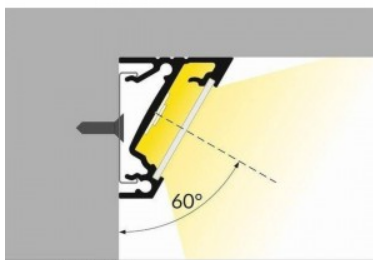

CORNER14 EF/TY