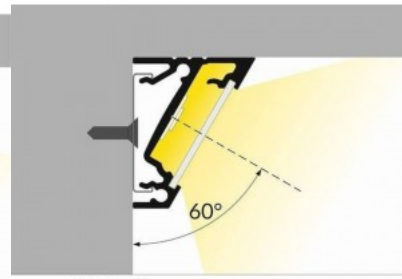

CORNER14 EF/TY