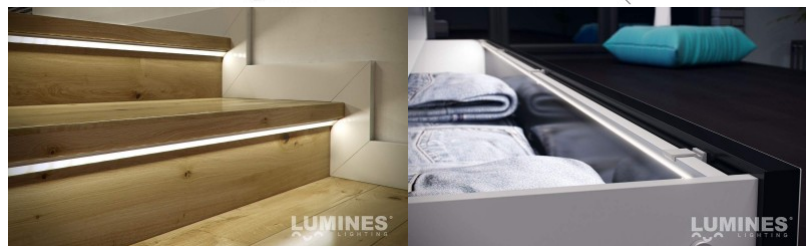

Aluminium profile LUMINES Type C 2m white

Product code 14821

Brand [LUMINES](#)
Height 16.6mm
Width 11.3mm
Length 2000.0mm
Casing colour white
Casing material aluminium
Polishing matt

Aluminum profile is an excellent way to create an aesthetic and practical lighting solution for areas that would otherwise remain in shadow. Corner-mounted aluminum profile is ideal for accent lighting in the kitchen, in kitchen cabinets or above countertops, for illuminating shelves and drawers in wardrobes, for mood lighting in the living room instead of traditional moldings, for highlighting decorative items and books on shelves, for lighting stair treads in corridors, and many other different places. In the LED House assortment, you will also find a suitable LED strip, cover, and all other necessary accessories for the aluminum profile! Illuminate your world with LED House professionals - [check out our project portfolio here!](#)