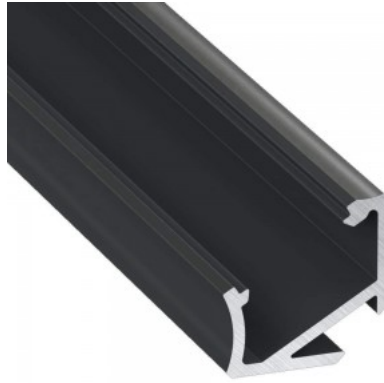

## Aluminium profile LUMINES Type H 3m white

**Product code 16331**

Brand [LUMINES](#)  
 Length 3000.0mm  
 Casing colour white  
 Casing material aluminium  
 Polishing matt

Aluminum profile is an excellent way to create an aesthetic and practical lighting solution for areas that would otherwise remain in shadow. Corner-mounted aluminum profile is ideal for accent lighting in the kitchen, in kitchen cabinets or above countertops, for illuminating shelves and drawers in wardrobes, for mood lighting in the living room instead of traditional moldings, for highlighting decorative items and books on shelves, for lighting stair treads in corridors, and many other different places. In the LED House assortment, you will also find a suitable LED strip, cover, and all other necessary accessories for the aluminum profile! Illuminate your world with LED House professionals - [check out our project portfolio here!](#)

## Aluminium profile LUMINES Type H 3m, black

**Product code 17012**

Brand [LUMINES](#)  
 Length 3000.0mm  
 Casing material aluminium  
 Polishing matt

Aluminum profile is an excellent way to create an aesthetic and practical lighting solution for areas that would otherwise remain in shadow. Corner-mounted aluminum profile is ideal for accent lighting in the kitchen, in kitchen cabinets or above countertops, for illuminating shelves and drawers in wardrobes, for mood lighting in the living room instead of traditional moldings, for highlighting decorative items and books on shelves, for lighting stair treads in corridors, and many other different places. In the LED House assortment, you will also find a suitable LED strip, cover, and all other necessary accessories for the aluminum profile! Illuminate your world with LED House professionals - [check out our project portfolio here!](#)