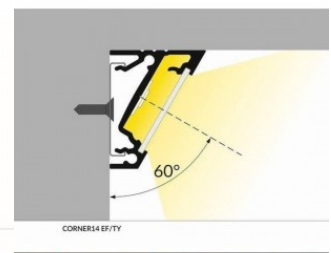

Aluminium profile TOPMET CORNER14 EF/TY black

Product code 19190

Brand [TOPMET](#)
Length 2000.0mm
Casing colour black
Casing material aluminium

Aluminum profile is an excellent way to create an aesthetic and practical lighting solution for areas that would otherwise remain in shadow. Corner-mounted aluminum profile is ideal for accent lighting in the kitchen, in kitchen cabinets or above countertops, for illuminating shelves and drawers in wardrobes, for mood lighting in the living room instead of traditional moldings, for highlighting decorative items and books on shelves, for lighting stair treads in corridors, and many other different places. In the LED House assortment, you will also find a suitable LED strip, cover, and all other necessary accessories for the aluminum profile! Illuminate your world with LED House professionals - [check out our project portfolio here!](#)