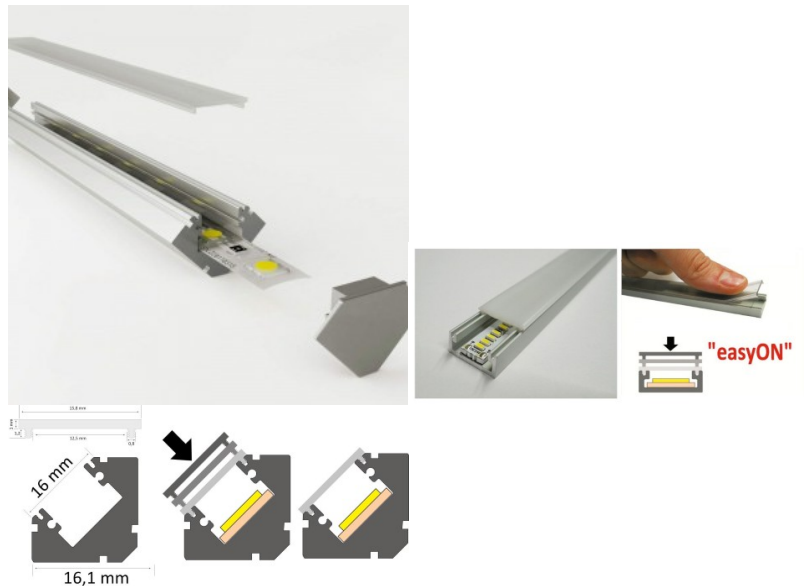

Aluminium profile LUMINES Type H 3m, black

Product code 17012

Brand [LUMINES](#)
Length 3000.0mm
Casing material aluminium
Polishing matt

Aluminum profile is an excellent way to create an aesthetic and practical lighting solution for areas that would otherwise remain in shadow. Corner-mounted aluminum profile is ideal for accent lighting in the kitchen, in kitchen cabinets or above countertops, for illuminating shelves and drawers in wardrobes, for mood lighting in the living room instead of traditional moldings, for highlighting decorative items and books on shelves, for lighting stair treads in corridors, and many other different places. In the LED House assortment, you will also find a suitable LED strip, cover, and all other necessary accessories for the aluminum profile! Illuminate your world with LED House professionals - [check out our project portfolio here!](#)

Aluminium profile LUZ NEGRA Sofia 2m silver

Product code 13341

Brand [LUZ NEGRA](#)
 Height 19.0mm
 Width 19.0mm
 Length 2000.0mm
 Casing colour silver
 Casing material aluminium
 Polishing matt

Aluminum profile is an excellent way to create an aesthetic and practical lighting solution for areas that would otherwise remain in shadow. Corner-mounted aluminum profile is ideal for accent lighting in the kitchen, in kitchen cabinets or above countertops, for illuminating shelves and drawers in wardrobes, for mood lighting in the living room instead of traditional moldings, for highlighting decorative items and books on shelves, for lighting stair treads in corridors, and many other different places. In the LED House assortment, you will also find a suitable LED strip, cover, and all other necessary accessories for the aluminum profile! Illuminate your world with LED House professionals - [check out our project portfolio here!](#)