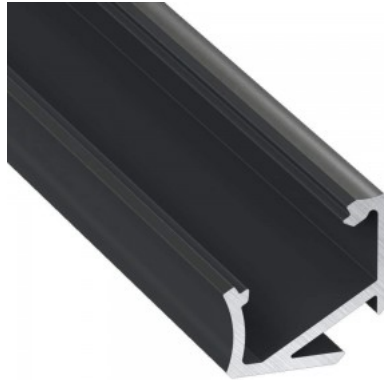

Aluminium profile LUMINES Type H 2m, black

Product code 14798

Brand [LUMINES](#)
Length 2020.0mm
Casing material aluminium
Polishing matt

Aluminum profile is an excellent way to create an aesthetic and practical lighting solution for areas that would otherwise remain in shadow. Corner-mounted aluminum profile is ideal for accent lighting in the kitchen, in kitchen cabinets or above countertops, for illuminating shelves and drawers in wardrobes, for mood lighting in the living room instead of traditional moldings, for highlighting decorative items and books on shelves, for lighting stair treads in corridors, and many other different places. In the LED House assortment, you will also find a suitable LED strip, cover, and all other necessary accessories for the aluminum profile! Illuminate your world with LED House professionals - [check out our project portfolio here!](#)