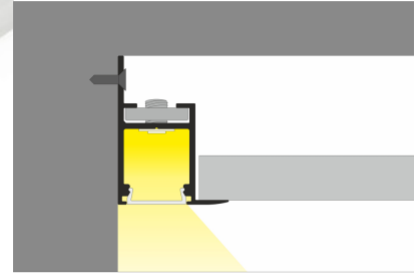

Aluminium profile TOPMET FRAME14 BC/Q 2m silver

Product code 15110

Brand [TOPMET](#)
Length 2000.0mm
Casing colour silver

Aluminum profile is an excellent way to create an aesthetic and practical lighting solution for areas that would otherwise remain in shadow. Corner-mounted aluminum profile is ideal for accent lighting in the kitchen, in kitchen cabinets or above countertops, for illuminating shelves and drawers in wardrobes, for mood lighting in the living room instead of traditional moldings, for highlighting decorative items and books on shelves, for lighting stair treads in corridors, and many other different places. In the LED House assortment, you will also find a suitable LED strip, cover, and all other necessary accessories for the aluminum profile! Illuminate your world with LED House professionals - [check out our project portfolio here!](#)

FRAME14 BC/Q