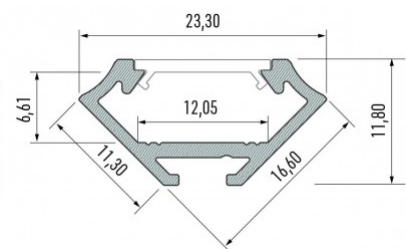

Aluminium profile LUMINES Type C 2m white

Product code 14821

Brand [LUMINES](#)
Height 16.6mm
Width 11.3mm
Length 2000.0mm
Casing colour white
Casing material aluminium
Polishing matt

Aluminum profile is an excellent way to create an aesthetic and practical lighting solution for areas that would otherwise remain in shadow. Corner-mounted aluminum profile is ideal for accent lighting in the kitchen, in kitchen cabinets or above countertops, for illuminating shelves and drawers in wardrobes, for mood lighting in the living room instead of traditional moldings, for highlighting decorative items and books on shelves, for lighting stair treads in corridors, and many other different places. In the LED House assortment, you will also find a suitable LED strip, cover, and all other necessary accessories for the aluminum profile! Illuminate your world with LED House professionals - [check out our project portfolio here!](#)