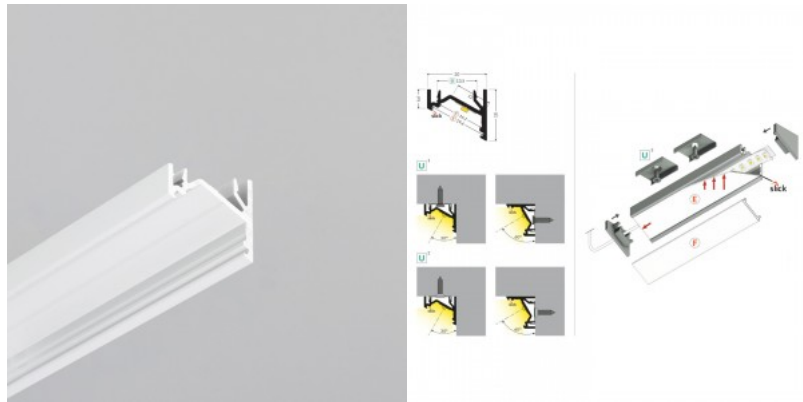

Aluminium profile TOPMET CORNER12 2m white

Product code 23227

Brand [TOPMET](#)
Length 2000.0mm
Casing colour white
Casing material aluminium