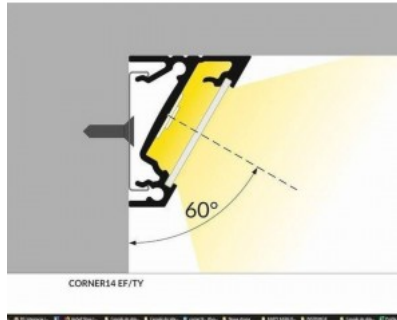

CORNER14 EF/TY