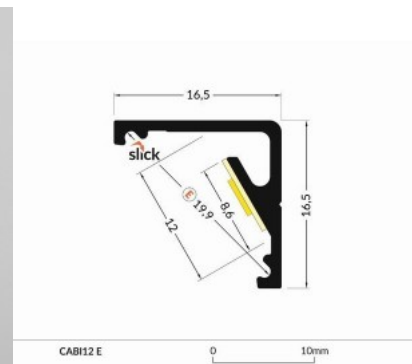

Aluminium profile TOPMET CABI12 E 2m white

Product code 15539

Brand [TOPMET](#)

Casing colour white

Casing material aluminium

Aluminum profile is an excellent way to create an aesthetic and practical lighting solution for areas that would otherwise remain in shadow. Corner-mounted aluminum profile is ideal for accent lighting in the kitchen, in kitchen cabinets or above countertops, for illuminating shelves and drawers in wardrobes, for mood lighting in the living room instead of traditional moldings, for highlighting decorative items and books on shelves, for lighting stair treads in corridors, and many other different places. In the LED House assortment, you will also find a suitable LED strip, cover, and all other necessary accessories for the aluminum profile! Illuminate your world with LED House professionals - [check out our project portfolio here!](#)