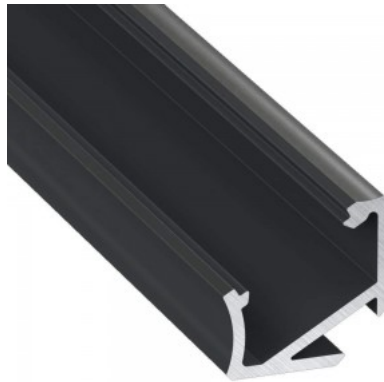

Aluminium profile LUMINES Type H 2m, black

Product code 14798

Brand [LUMINES](#)
Length 2020.0mm
Casing material aluminium
Polishing matt

Aluminum profile is an excellent way to create an aesthetic and practical lighting solution for areas that would otherwise remain in shadow. Corner-mounted aluminum profile is ideal for accent lighting in the kitchen, in kitchen cabinets or above countertops, for illuminating shelves and drawers in wardrobes, for mood lighting in the living room instead of traditional moldings, for highlighting decorative items and books on shelves, for lighting stair treads in corridors, and many other different places. In the LED House assortment, you will also find a suitable LED strip, cover, and all other necessary accessories for the aluminum profile! Illuminate your world with LED House professionals - [check out our project portfolio here!](#)