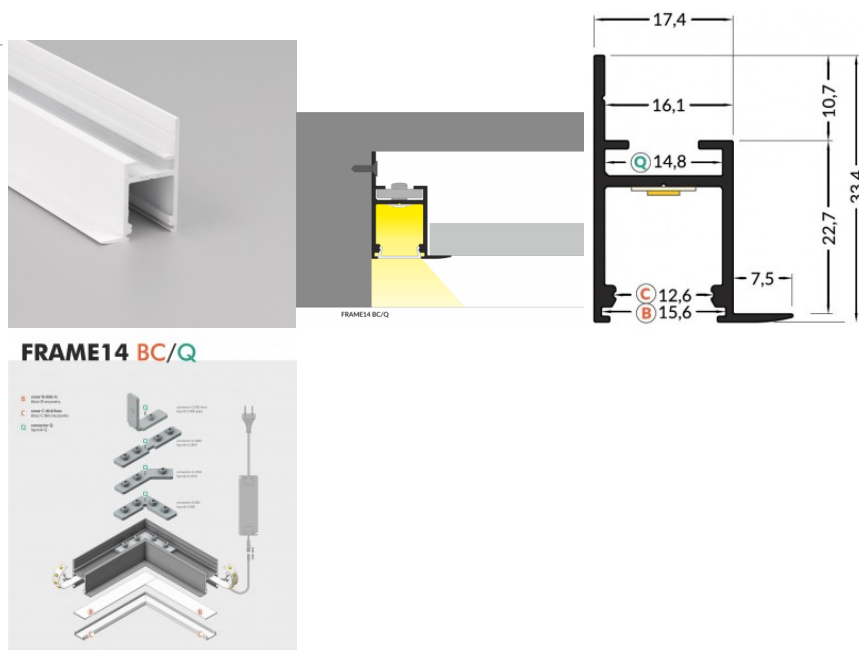

CORNER14 EF/TY

CORNER14 EF/TY

CORNER14 EF/TY

Aluminium profile TOPMET FRAME14 BC/Q 2m

Product code 15110

Brand [TOPMET](#)
Length 2000.0mm

Aluminum profile is an excellent way to create an aesthetic and practical lighting solution for areas that would otherwise remain in shadow. Corner-mounted aluminum profile is ideal for accent lighting in the kitchen, in kitchen cabinets or above countertops, for illuminating shelves and drawers in wardrobes, for mood lighting in the living room instead of traditional moldings, for highlighting decorative items and books on shelves, for lighting stair treads in corridors, and many other different places. In the LED House assortment, you will also find a suitable LED strip, cover, and all other necessary accessories for the aluminum profile! Illuminate your world with LED House professionals - [check out our project portfolio here!](#)

Aluminium profile TOPMET FRAME14 BC/Q 2m white

Product code 17952

Brand [TOPMET](#)
Length 2000.0mm
Casing colour white

Aluminum profile is an excellent way to create an aesthetic and practical lighting solution for areas that would otherwise remain in shadow. Corner-mounted aluminum profile is ideal for accent lighting in the kitchen, in kitchen cabinets or above countertops, for illuminating shelves and drawers in wardrobes, for mood lighting in the living room instead of traditional moldings, for highlighting decorative items and books on shelves, for lighting stair treads in corridors, and many other different places. In the LED House assortment, you will also find a suitable LED strip, cover, and all other necessary accessories for the aluminum profile! Illuminate your world with LED House professionals - [check out our project portfolio here!](#)