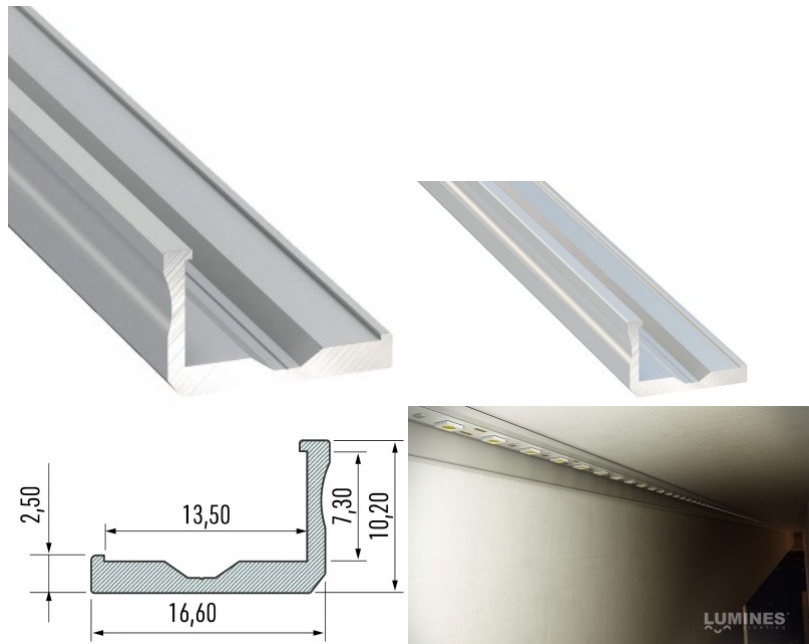

## Aluminium profile LUMINES Type E 3m silver

**Product code 16290**

Brand [LUMINES](#)  
 Height 12.2mm  
 Width 19.8mm  
 Length 3000.0mm  
 Casing colour silver  
 Casing material aluminium

Aluminum profile is an excellent way to create an aesthetic and practical lighting solution for areas that would otherwise remain in shadow. Corner-mounted aluminum profile is ideal for accent lighting in the kitchen, in kitchen cabinets or above countertops, for illuminating shelves and drawers in wardrobes, for mood lighting in the living room instead of traditional moldings, for highlighting decorative items and books on shelves, for lighting stair treads in corridors, and many other different places. In the LED House assortment, you will also find a suitable LED strip, cover, and all other necessary accessories for the aluminum profile! Illuminate your world with LED House professionals - [check out our project portfolio here!](#)

## Aluminium profile LUMINES Type F 2m silver

**Product code 14534**

Brand [LUMINES](#)  
 Height 10.2mm  
 Width 16.6mm  
 Length 2020.0mm  
 Casing colour silver  
 Casing material aluminium

Aluminum profile is an excellent way to create an aesthetic and practical lighting solution for areas that would otherwise remain in shadow. Corner-mounted aluminum profile is ideal for accent lighting in the kitchen, in kitchen cabinets or above countertops, for illuminating shelves and drawers in wardrobes, for mood lighting in the living room instead of traditional moldings, for highlighting decorative items and books on shelves, for lighting stair treads in corridors, and many other different places. In the LED House assortment, you will also find a suitable LED strip, cover, and all other necessary accessories for the aluminum profile! Illuminate your world with LED House professionals - [check out our project portfolio here!](#)