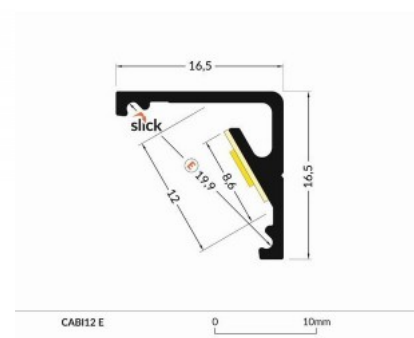

Aluminium profile TOPMET CABI12 E 2m silver

Product code 18413

Brand [TOPMET](#)

Casing colour silver

Casing material aluminium

Aluminum profile is an excellent way to create an aesthetic and practical lighting solution for areas that would otherwise remain in shadow. Corner-mounted aluminum profile is ideal for accent lighting in the kitchen, in kitchen cabinets or above countertops, for illuminating shelves and drawers in wardrobes, for mood lighting in the living room instead of traditional moldings, for highlighting decorative items and books on shelves, for lighting stair treads in corridors, and many other different places. In the LED House assortment, you will also find a suitable LED strip, cover, and all other necessary accessories for the aluminum profile! Illuminate your world with LED House professionals - [check out our project portfolio here!](#)