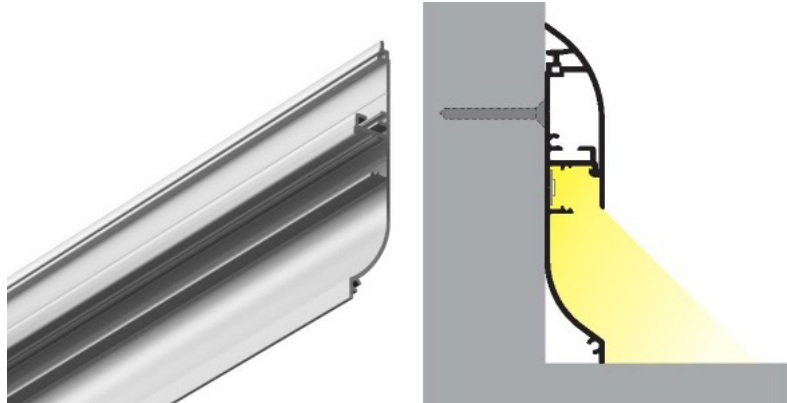

Aluminium profile TOPMET SKIRT10 2m Complementary profile silver

Product code 16298

Brand [TOPMET](#)
 Length 2000.0mm
 Casing colour silver

Aluminum profile is an excellent way to create an aesthetic and practical lighting solution for areas that would otherwise remain in shadow. Corner-mounted aluminum profile is ideal for accent lighting in the kitchen, in kitchen cabinets or above countertops, for illuminating shelves and drawers in wardrobes, for mood lighting in the living room instead of traditional moldings, for highlighting decorative items and books on shelves, for lighting stair treads in corridors, and many other different places. In the LED House assortment, you will also find a suitable LED strip, cover, and all other necessary accessories for the aluminum profile! Illuminate your world with LED House professionals - [check out our project portfolio here!](#)

Aluminium profile TOPMET SKIRT10 2m silver

Product code 16297

Brand [TOPMET](#)
Length 2000.0mm
Casing colour silver

Aluminum profile is an excellent way to create an aesthetic and practical lighting solution for areas that would otherwise remain in shadow. Corner-mounted aluminum profile is ideal for accent lighting in the kitchen, in kitchen cabinets or above countertops, for illuminating shelves and drawers in wardrobes, for mood lighting in the living room instead of traditional moldings, for highlighting decorative items and books on shelves, for lighting stair treads in corridors, and many other different places. In the LED House assortment, you will also find a suitable LED strip, cover, and all other necessary accessories for the aluminum profile! Illuminate your world with LED House professionals - [check out our project portfolio here!](#)