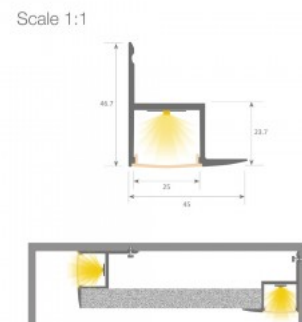

Aluminium profile LUZ NEGRA Kansas 2m silver

Product code 22620

Brand [LUZ NEGRA](#)
Height 46.7mm
Width 45.0mm
Length 2000.0mm
Casing colour silver
Casing material aluminium
Polishing matt