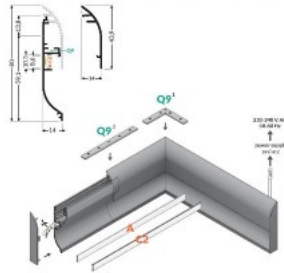

## Aluminium profile TOPMET SKIRT10 2m

**Product code 16297**

Brand [TOPMET](#)

Length 2000.0mm

Casing material aluminium

Aluminum profile is an excellent way to create an aesthetic and practical lighting solution for areas that would otherwise remain in shadow. Corner-mounted aluminum profile is ideal for accent lighting in the kitchen, in kitchen cabinets or above countertops, for illuminating shelves and drawers in wardrobes, for mood lighting in the living room instead of traditional moldings, for highlighting decorative items and books on shelves, for lighting stair treads in corridors, and many other different places. In the LED House assortment, you will also find a suitable LED strip, cover, and all other necessary accessories for the aluminum profile! Illuminate your world with LED House professionals - [check out our project portfolio here!](#)