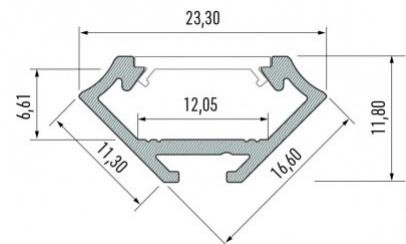

Aluminium profile LUMINES Type C 3m silver

Product code 16268

Brand [LUMINES](#)
Height 16.6mm
Width 11.3mm
Casing colour silver
Casing material aluminium

Aluminum profile is an excellent way to create an aesthetic and practical lighting solution for areas that would otherwise remain in shadow. Corner-mounted aluminum profile is ideal for accent lighting in the kitchen, in kitchen cabinets or above countertops, for illuminating shelves and drawers in wardrobes, for mood lighting in the living room instead of traditional moldings, for highlighting decorative items and books on shelves, for lighting stair treads in corridors, and many other different places. In the LED House assortment, you will also find a suitable LED strip, cover, and all other necessary accessories for the aluminum profile! Illuminate your world with LED House professionals - [check out our project portfolio here!](#)