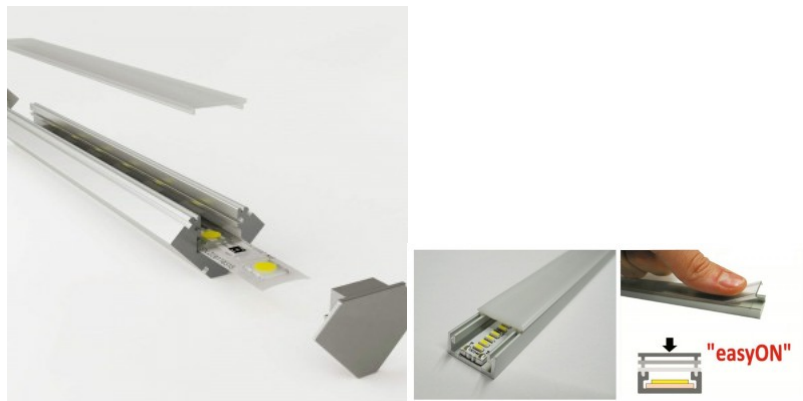

Product code 13341

Brand [LUZ NEGRA](#)
 Height 19.0mm
 Width 19.0mm
 Length 2000.0mm
 Casing colour silver
 Casing material aluminium
 Polishing matt

Aluminum profile is an excellent way to create an aesthetic and practical lighting solution for areas that would otherwise remain in shadow. Corner-mounted aluminum profile is ideal for accent lighting in the kitchen, in kitchen cabinets or above countertops, for illuminating shelves and drawers in wardrobes, for mood lighting in the living room instead of traditional moldings, for highlighting decorative items and books on shelves, for lighting stair treads in corridors, and many other different places. In the LED House assortment, you will also find a suitable LED strip, cover, and all other necessary accessories for the aluminum profile! Illuminate your world with LED House professionals - [check out our project portfolio here!](#)

Aluminium profile LUZ NEGRA Sofia XL, 2m silver

Product code 14773

Brand [LUZ NEGRA](#)
 Height 22.5mm
 Width 22.5mm
 Length 2000.0mm
 Casing colour silver
 Casing material aluminium
 Polishing matt

Aluminum profile is an excellent way to create an aesthetic and practical lighting solution for areas that would otherwise remain in shadow. Corner-mounted aluminum profile is ideal for accent lighting in the kitchen, in kitchen cabinets or above countertops, for illuminating shelves and drawers in wardrobes, for mood lighting in the living room instead of traditional moldings, for highlighting decorative items and books on shelves, for lighting stair treads in corridors, and many other different places. In the LED House assortment, you will also find a suitable LED strip, cover, and all other necessary accessories for the aluminum profile! Illuminate your world with LED House professionals - [check out our project portfolio here!](#)