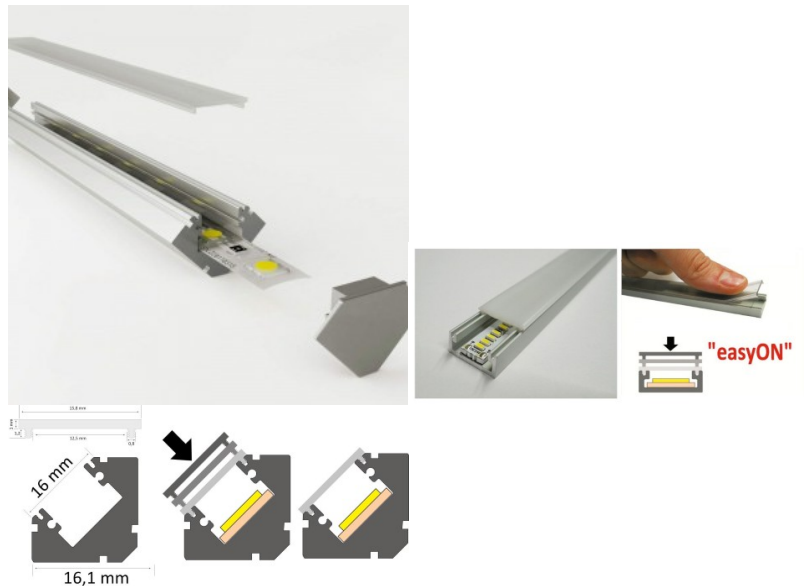

Aluminium profile LUMINES Type C 2m silver

Product code 14517

Brand [LUMINES](#)
 Height 16.6mm
 Width 11.3mm
 Length 2020.0mm
 Casing colour silver
 Casing material aluminium

Aluminum profile is an excellent way to create an aesthetic and practical lighting solution for areas that would otherwise remain in shadow. Corner-mounted aluminum profile is ideal for accent lighting in the kitchen, in kitchen cabinets or above countertops, for illuminating shelves and drawers in wardrobes, for mood lighting in the living room instead of traditional moldings, for highlighting decorative items and books on shelves, for lighting stair treads in corridors, and many other different places. In the LED House assortment, you will also find a suitable LED strip, cover, and all other necessary accessories for the aluminum profile! Illuminate your world with LED House professionals - [check out our project portfolio here!](#)

Product code 13341

Brand [LUZ NEGRA](#)
 Height 19.0mm
 Width 19.0mm
 Length 2000.0mm
 Casing colour silver
 Casing material aluminium
 Polishing matt

Aluminum profile is an excellent way to create an aesthetic and practical lighting solution for areas that would otherwise remain in shadow. Corner-mounted aluminum profile is ideal for accent lighting in the kitchen, in kitchen cabinets or above countertops, for illuminating shelves and drawers in wardrobes, for mood lighting in the living room instead of traditional moldings, for highlighting decorative items and books on shelves, for lighting stair treads in corridors, and many other different places. In the LED House assortment, you will also find a suitable LED strip, cover, and all other necessary accessories for the aluminum profile! Illuminate your world with LED House professionals - [check out our project portfolio here!](#)