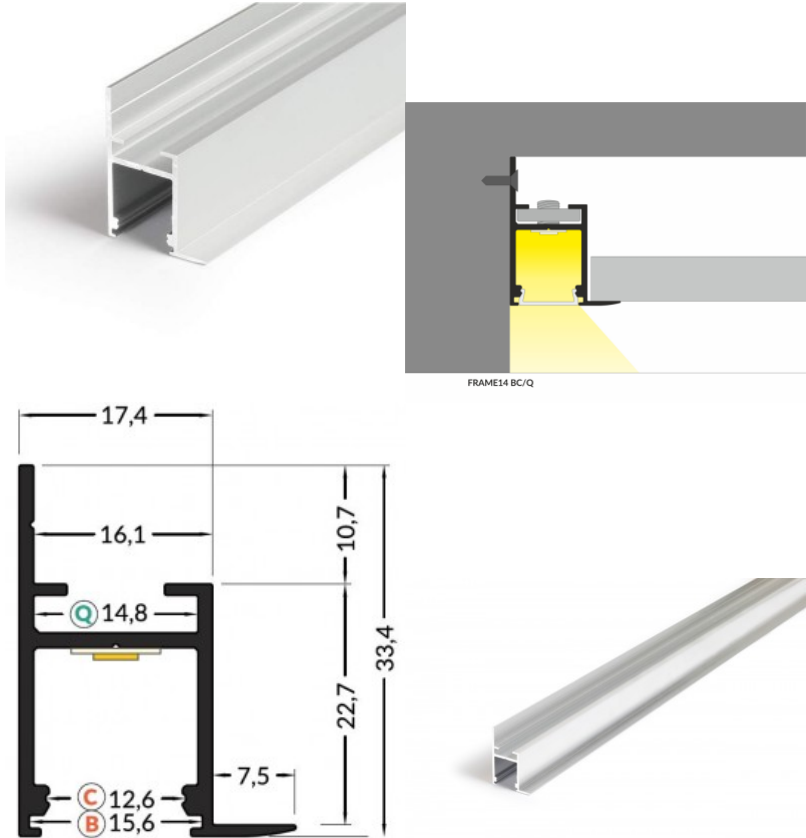

CORNER14 EF/TY

CORNER14 EF/TY

CORNER14 EF/TY

Aluminium profile TOPMET FRAME14 BC/Q 2m

Product code 15110

Brand [TOPMET](#)
Length 2000.0mm

Aluminum profile is an excellent way to create an aesthetic and practical lighting solution for areas that would otherwise remain in shadow. Corner-mounted aluminum profile is ideal for accent lighting in the kitchen, in kitchen cabinets or above countertops, for illuminating shelves and drawers in wardrobes, for mood lighting in the living room instead of traditional moldings, for highlighting decorative items and books on shelves, for lighting stair treads in corridors, and many other different places. In the LED House assortment, you will also find a suitable LED strip, cover, and all other necessary accessories for the aluminum profile! Illuminate your world with LED House professionals - [check out our project portfolio here!](#)

Aluminium profile TOPMET FRAME14 BC/Q 2m white

Product code 17952

Brand [TOPMET](#)
Length 2000.0mm
Casing colour white

Aluminum profile is an excellent way to create an aesthetic and practical lighting solution for areas that would otherwise remain in shadow. Corner-mounted aluminum profile is ideal for accent lighting in the kitchen, in kitchen cabinets or above countertops, for illuminating shelves and drawers in wardrobes, for mood lighting in the living room instead of traditional moldings, for highlighting decorative items and books on shelves, for lighting stair treads in corridors, and many other different places. In the LED House assortment, you will also find a suitable LED strip, cover, and all other necessary accessories for the aluminum profile! Illuminate your world with LED House professionals - [check out our project portfolio here!](#)