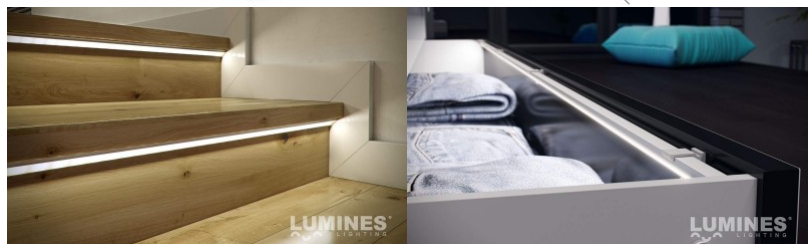

Aluminium profile LUMINES Type C 3m silver

Product code 16268

Brand [LUMINES](#)
Height 16.6mm
Width 11.3mm
Casing colour silver
Casing material aluminium

Aluminum profile is an excellent way to create an aesthetic and practical lighting solution for areas that would otherwise remain in shadow. Corner-mounted aluminum profile is ideal for accent lighting in the kitchen, in kitchen cabinets or above countertops, for illuminating shelves and drawers in wardrobes, for mood lighting in the living room instead of traditional moldings, for highlighting decorative items and books on shelves, for lighting stair treads in corridors, and many other different places. In the LED House assortment, you will also find a suitable LED strip, cover, and all other necessary accessories for the aluminum profile! Illuminate your world with LED House professionals - [check out our project portfolio here!](#)