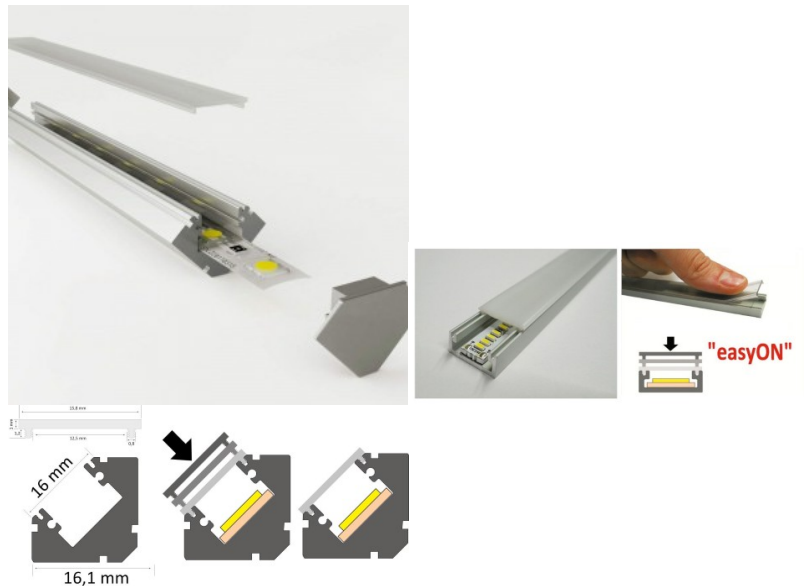

Aluminium profile LUZ NEGRA Sofia 2m silver

Product code 13341

Brand [LUZ NEGRA](#)
Height 19.0mm
Width 19.0mm
Length 2000.0mm
Casing colour silver
Casing material aluminium
Polishing matt

Aluminum profile is an excellent way to create an aesthetic and practical lighting solution for areas that would otherwise remain in shadow. Corner-mounted aluminum profile is ideal for accent lighting in the kitchen, in kitchen cabinets or above countertops, for illuminating shelves and drawers in wardrobes, for mood lighting in the living room instead of traditional moldings, for highlighting decorative items and books on shelves, for lighting stair treads in corridors, and many other different places. In the LED House assortment, you will also find a suitable LED strip, cover, and all other necessary accessories for the aluminum profile! Illuminate your world with LED House professionals - [check out our project portfolio here!](#)