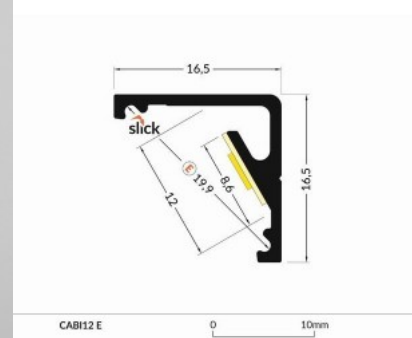

Aluminium profile TOPMET CABI12 E 2m white

Product code 15539

Brand [TOPMET](#)

Casing colour white

Casing material aluminium

Aluminum profile is an excellent way to create an aesthetic and practical lighting solution for areas that would otherwise remain in shadow. Corner-mounted aluminum profile is ideal for accent lighting in the kitchen, in kitchen cabinets or above countertops, for illuminating shelves and drawers in wardrobes, for mood lighting in the living room instead of traditional moldings, for highlighting decorative items and books on shelves, for lighting stair treads in corridors, and many other different places. In the LED House assortment, you will also find a suitable LED strip, cover, and all other necessary accessories for the aluminum profile! Illuminate your world with LED House professionals - [check out our project portfolio here!](#)