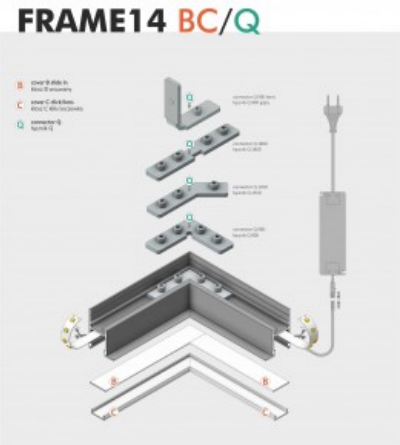

FRAME14 BC/Q

Aluminium profile TOPMET FRAME14 BC/Q 2m white

Product code 17952

Brand [TOPMET](#)
Length 2000.0mm
Casing colour white

Aluminum profile is an excellent way to create an aesthetic and practical lighting solution for areas that would otherwise remain in shadow. Corner-mounted aluminum profile is ideal for accent lighting in the kitchen, in kitchen cabinets or above countertops, for illuminating shelves and drawers in wardrobes, for mood lighting in the living room instead of traditional moldings, for highlighting decorative items and books on shelves, for lighting stair treads in corridors, and many other different places. In the LED House assortment, you will also find a suitable LED strip, cover, and all other necessary accessories for the aluminum profile! Illuminate your world with LED House professionals - [check out our project portfolio here!](#)