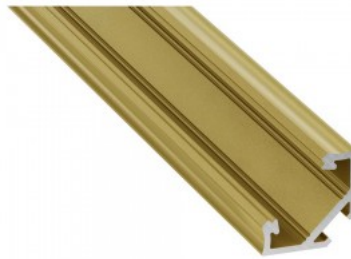

Aluminium profile LUMINES Type C 2m black

Product code 14789

Brand [LUMINES](#)
 Height 16.6mm
 Width 11.3mm
 Casing colour black
 Casing material aluminium

Aluminum profile is an excellent way to create an aesthetic and practical lighting solution for areas that would otherwise remain in shadow. Corner-mounted aluminum profile is ideal for accent lighting in the kitchen, in kitchen cabinets or above countertops, for illuminating shelves and drawers in wardrobes, for mood lighting in the living room instead of traditional moldings, for highlighting decorative items and books on shelves, for lighting stair treads in corridors, and many other different places. In the LED House assortment, you will also find a suitable LED strip, cover, and all other necessary accessories for the aluminum profile! Illuminate your world with LED House professionals - [check out our project portfolio here!](#)

Aluminium profile LUMINES Type C 2m gold

Product code 19117

Brand [LUMINES](#)
 Height 16.6mm
 Width 11.3mm
 Length 2020.0mm
 Casing colour gold
 Casing material aluminium

Aluminum profile is an excellent way to create an aesthetic and practical lighting solution for areas that would otherwise remain in shadow. Corner-mounted aluminum profile is ideal for accent lighting in the kitchen, in kitchen cabinets or above countertops, for illuminating shelves and drawers in wardrobes, for mood lighting in the living room instead of traditional moldings, for highlighting decorative items and books on shelves, for lighting stair treads in corridors, and many other different places. In the LED House assortment, you will also find a suitable LED strip, cover, and all other necessary accessories for the aluminum profile! Illuminate your world with LED House professionals - [check out our project portfolio here!](#)