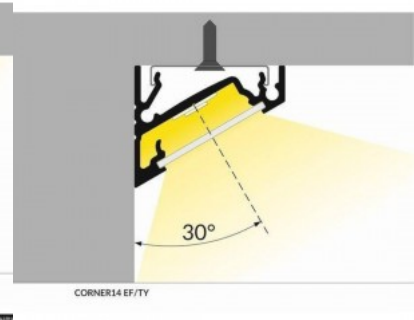

CORNER14 EF/TY