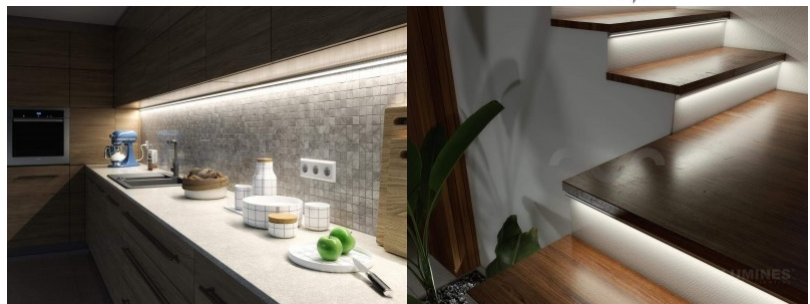

Aluminium profile LUMINES Type H 2m white

Product code 14820

Brand [LUMINES](#)
Length 2020.0mm
Casing colour white
Casing material aluminium
Polishing matt

Aluminum profile is an excellent way to create an aesthetic and practical lighting solution for areas that would otherwise remain in shadow. Corner-mounted aluminum profile is ideal for accent lighting in the kitchen, in kitchen cabinets or above countertops, for illuminating shelves and drawers in wardrobes, for mood lighting in the living room instead of traditional moldings, for highlighting decorative items and books on shelves, for lighting stair treads in corridors, and many other different places. In the LED House assortment, you will also find a suitable LED strip, cover, and all other necessary accessories for the aluminum profile! Illuminate your world with LED House professionals - [check out our project portfolio here!](#)