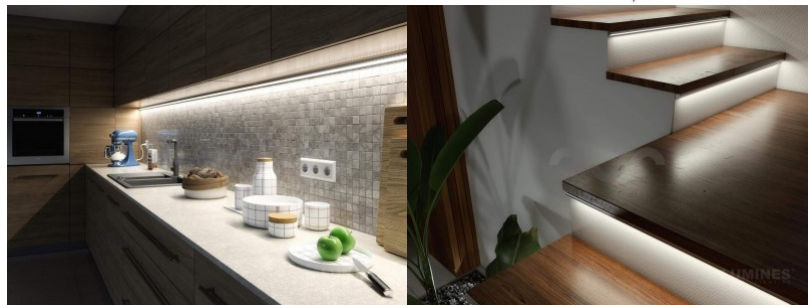

Aluminium profile LUMINES Type H 3m white

Product code 16331

Brand [LUMINES](#)
 Length 3000.0mm
 Casing colour white
 Casing material aluminium
 Polishing matt

Aluminum profile is an excellent way to create an aesthetic and practical lighting solution for areas that would otherwise remain in shadow. Corner-mounted aluminum profile is ideal for accent lighting in the kitchen, in kitchen cabinets or above countertops, for illuminating shelves and drawers in wardrobes, for mood lighting in the living room instead of traditional moldings, for highlighting decorative items and books on shelves, for lighting stair treads in corridors, and many other different places. In the LED House assortment, you will also find a suitable LED strip, cover, and all other necessary accessories for the aluminum profile! Illuminate your world with LED House professionals - [check out our project portfolio here!](#)

Aluminium profile LUMINES Type H 3m, black

Product code 17012

Brand [LUMINES](#)
 Length 3000.0mm
 Casing material aluminium
 Polishing matt

Aluminum profile is an excellent way to create an aesthetic and practical lighting solution for areas that would otherwise remain in shadow. Corner-mounted aluminum profile is ideal for accent lighting in the kitchen, in kitchen cabinets or above countertops, for illuminating shelves and drawers in wardrobes, for mood lighting in the living room instead of traditional moldings, for highlighting decorative items and books on shelves, for lighting stair treads in corridors, and many other different places. In the LED House assortment, you will also find a suitable LED strip, cover, and all other necessary accessories for the aluminum profile! Illuminate your world with LED House professionals - [check out our project portfolio here!](#)