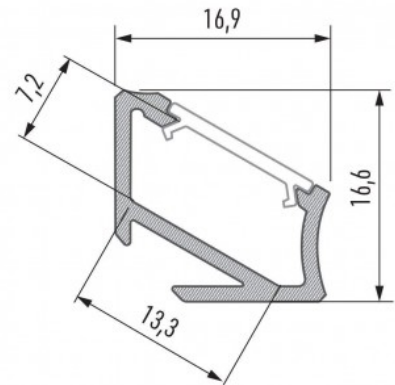

Aluminium profile LUMINES Type H 3m, black

Product code 17012

Brand [LUMINES](#)

Length 3000.0mm

Casing material aluminium

Polishing matt

Aluminum profile is an excellent way to create an aesthetic and practical lighting solution for areas that would otherwise remain in shadow. Corner-mounted aluminum profile is ideal for accent lighting in the kitchen, in kitchen cabinets or above countertops, for illuminating shelves and drawers in wardrobes, for mood lighting in the living room instead of traditional moldings, for highlighting decorative items and books on shelves, for lighting stair treads in corridors, and many other different places. In the LED House assortment, you will also find a suitable LED strip, cover, and all other necessary accessories for the aluminum profile! Illuminate your world with LED House professionals - [check out our project portfolio here!](#)

Aluminium profile LUZ NEGRA Sofia 2m silver

Product code 13341

Brand [LUZ NEGRA](#)
 Height 19.0mm
 Width 19.0mm
 Length 2000.0mm
 Casing colour silver
 Casing material aluminium
 Polishing matt

Aluminum profile is an excellent way to create an aesthetic and practical lighting solution for areas that would otherwise remain in shadow. Corner-mounted aluminum profile is ideal for accent lighting in the kitchen, in kitchen cabinets or above countertops, for illuminating shelves and drawers in wardrobes, for mood lighting in the living room instead of traditional moldings, for highlighting decorative items and books on shelves, for lighting stair treads in corridors, and many other different places. In the LED House assortment, you will also find a suitable LED strip, cover, and all other necessary accessories for the aluminum profile! Illuminate your world with LED House professionals - [check out our project portfolio here!](#)