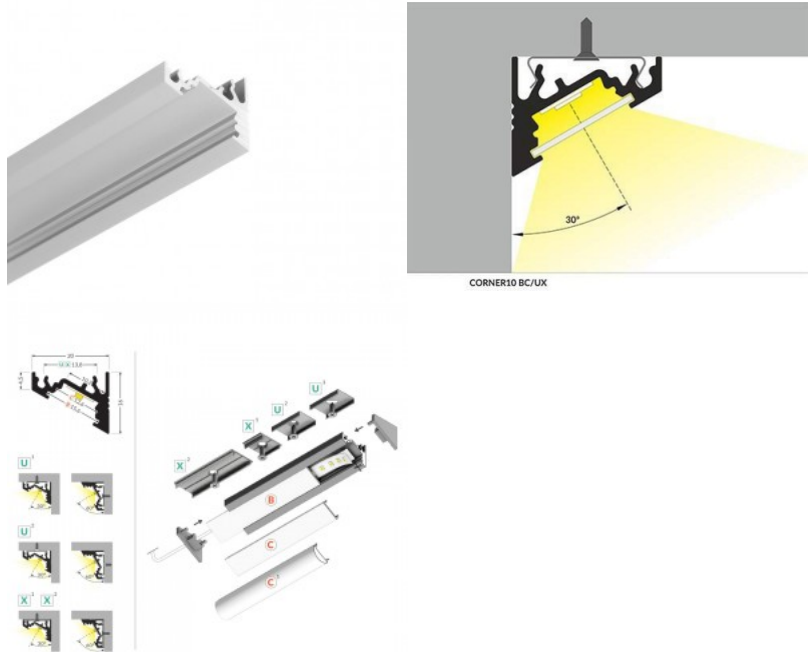

Product code 15398

Brand [TOPMET](#)
Casing colour silver

Aluminum profile is an excellent way to create an aesthetic and practical lighting solution for areas that would otherwise remain in shadow. Corner-mounted aluminum profile is ideal for accent lighting in the kitchen, in kitchen cabinets or above countertops, for illuminating shelves and drawers in wardrobes, for mood lighting in the living room instead of traditional moldings, for highlighting decorative items and books on shelves, for lighting stair treads in corridors, and many other different places. In the LED House assortment, you will also find a suitable LED strip, cover, and all other necessary accessories for the aluminum profile! Illuminate your world with LED House professionals - [check out our project portfolio here!](#)