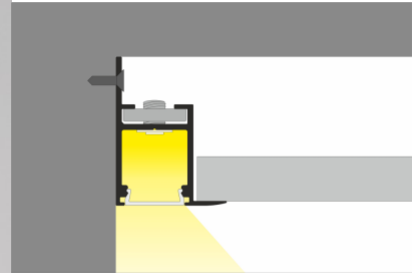

FRAME14 BC/Q

Aluminium profile TOPMET FRAME14 BC/Q 2m white

Product code 17952

Brand [TOPMET](#)
Length 2000.0mm
Casing colour white

Aluminum profile is an excellent way to create an aesthetic and practical lighting solution for areas that would otherwise remain in shadow. Corner-mounted aluminum profile is ideal for accent lighting in the kitchen, in kitchen cabinets or above countertops, for illuminating shelves and drawers in wardrobes, for mood lighting in the living room instead of traditional moldings, for highlighting decorative items and books on shelves, for lighting stair treads in corridors, and many other different places. In the LED House assortment, you will also find a suitable LED strip, cover, and all other necessary accessories for the aluminum profile! Illuminate your world with LED House professionals - [check out our project portfolio here!](#)