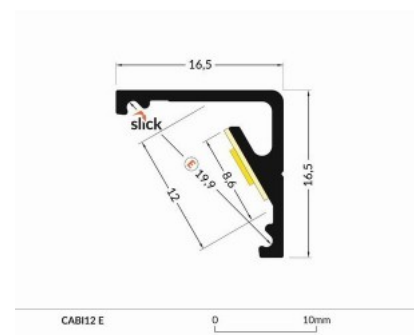

Aluminium profile TOPMET CABI12 E 2m black

Product code 16723

Brand [TOPMET](#)
Length 2000.0mm
Casing colour black
Casing material aluminium

Aluminum profile is an excellent way to create an aesthetic and practical lighting solution for areas that would otherwise remain in shadow. Corner-mounted aluminum profile is ideal for accent lighting in the kitchen, in kitchen cabinets or above countertops, for illuminating shelves and drawers in wardrobes, for mood lighting in the living room instead of traditional moldings, for highlighting decorative items and books on shelves, for lighting stair treads in corridors, and many other different places. In the LED House assortment, you will also find a suitable LED strip, cover, and all other necessary accessories for the aluminum profile! Illuminate your world with LED House professionals - [check out our project portfolio here!](#)