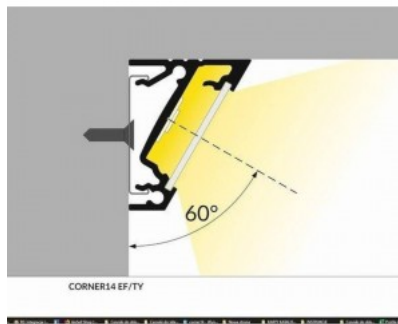

Aluminium profile TOPMET CORNER14 EF/TY 2m white

Product code 20110

Brand [TOPMET](#)
Length 2000.0mm
Casing colour white
Casing material aluminium

Aluminium profile TOPMET CORNER14 EF/TY black

Product code 19190

Brand [TOPMET](#)
Length 2000.0mm
Casing colour black
Casing material aluminium

Aluminum profile is an excellent way to create an aesthetic and practical lighting solution for areas that would otherwise remain in shadow. Corner-mounted aluminum profile is ideal for accent lighting in the kitchen, in kitchen cabinets or above countertops, for illuminating shelves and drawers in wardrobes, for mood lighting in the living room instead of traditional moldings, for highlighting decorative items and books on shelves, for lighting stair treads in corridors, and many other different places. In the LED House assortment, you will also find a suitable LED strip, cover, and all other necessary accessories for the aluminum profile! Illuminate your world with LED House professionals - [check out our project portfolio here!](#)