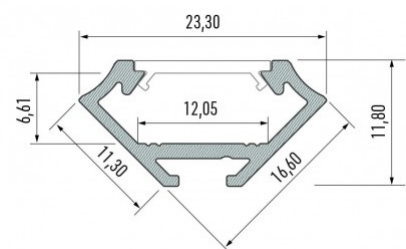

Aluminium profile LUMINES Type C 2m gold

Product code 19117

Brand [LUMINES](#)
 Height 16.6mm
 Width 11.3mm
 Length 2020.0mm
 Casing colour gold
 Casing material aluminium

Aluminum profile is an excellent way to create an aesthetic and practical lighting solution for areas that would otherwise remain in shadow. Corner-mounted aluminum profile is ideal for accent lighting in the kitchen, in kitchen cabinets or above countertops, for illuminating shelves and drawers in wardrobes, for mood lighting in the living room instead of traditional moldings, for highlighting decorative items and books on shelves, for lighting stair treads in corridors, and many other different places. In the LED House assortment, you will also find a suitable LED strip, cover, and all other necessary accessories for the aluminum profile! Illuminate your world with LED House professionals - [check out our project portfolio here!](#)

Aluminium profile LUMINES Type C 2m silver

Product code 14517

Brand [LUMINES](#)
 Height 16.6mm
 Width 11.3mm
 Length 2020.0mm
 Casing colour silver
 Casing material aluminium

Aluminum profile is an excellent way to create an aesthetic and practical lighting solution for areas that would otherwise remain in shadow. Corner-mounted aluminum profile is ideal for accent lighting in the kitchen, in kitchen cabinets or above countertops, for illuminating shelves and drawers in wardrobes, for mood lighting in the living room instead of traditional moldings, for highlighting decorative items and books on shelves, for lighting stair treads in corridors, and many other different places. In the LED House assortment, you will also find a suitable LED strip, cover, and all other necessary accessories for the aluminum profile! Illuminate your world with LED House professionals - [check out our project portfolio here!](#)