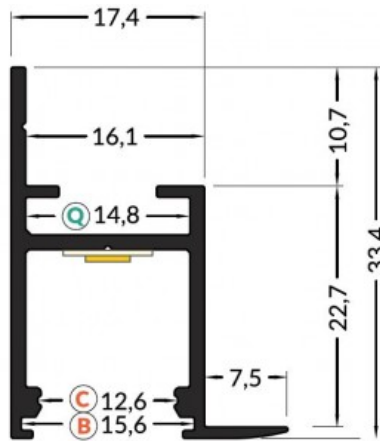

FRAME14 BC/Q

Aluminium profile TOPMET FRAME14 BC/Q 2m white

Product code 17952

Brand [TOPMET](#)
Length 2000.0mm
Casing colour white

Aluminum profile is an excellent way to create an aesthetic and practical lighting solution for areas that would otherwise remain in shadow. Corner-mounted aluminum profile is ideal for accent lighting in the kitchen, in kitchen cabinets or above countertops, for illuminating shelves and drawers in wardrobes, for mood lighting in the living room instead of traditional moldings, for highlighting decorative items and books on shelves, for lighting stair treads in corridors, and many other different places. In the LED House assortment, you will also find a suitable LED strip, cover, and all other necessary accessories for the aluminum profile! Illuminate your world with LED House professionals - [check out our project portfolio here!](#)