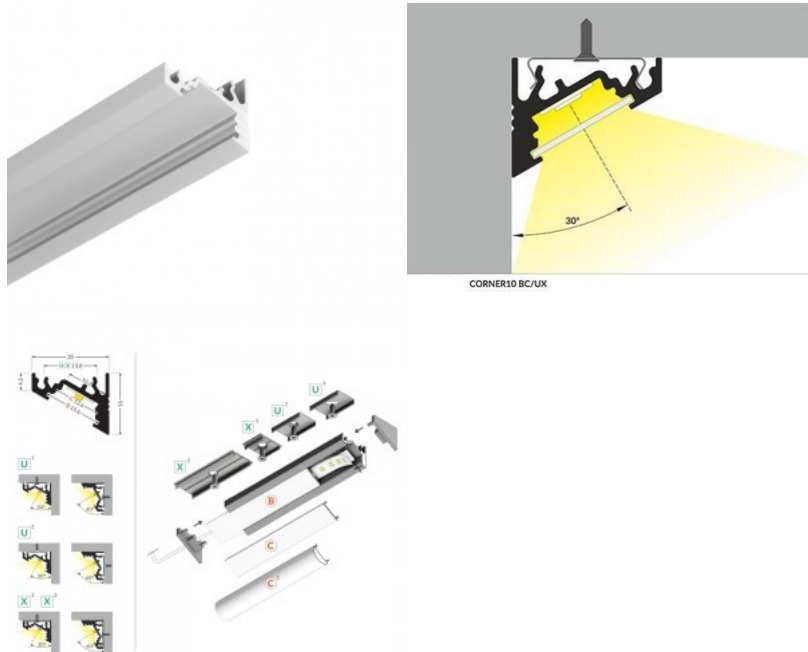

Brand [TOPMET](#)

Aluminum profile is an excellent way to create an aesthetic and practical lighting solution for areas that would otherwise remain in shadow. Corner-mounted aluminum profile is ideal for accent lighting in the kitchen, in kitchen cabinets or above countertops, for illuminating shelves and drawers in wardrobes, for mood lighting in the living room instead of traditional moldings, for highlighting decorative items and books on shelves, for lighting stair treads in corridors, and many other different places. In the LED House assortment, you will also find a suitable LED strip, cover, and all other necessary accessories for the aluminum profile! Illuminate your world with LED House professionals - [check out our project portfolio here!](#)