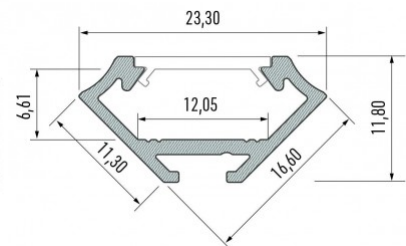

Aluminium profile LUMINES Type C 2m silver

Product code 14517

Brand [LUMINES](#)
 Height 16.6mm
 Width 11.3mm
 Length 2020.0mm
 Casing colour silver
 Casing material aluminium

Aluminum profile is an excellent way to create an aesthetic and practical lighting solution for areas that would otherwise remain in shadow. Corner-mounted aluminum profile is ideal for accent lighting in the kitchen, in kitchen cabinets or above countertops, for illuminating shelves and drawers in wardrobes, for mood lighting in the living room instead of traditional moldings, for highlighting decorative items and books on shelves, for lighting stair treads in corridors, and many other different places. In the LED House assortment, you will also find a suitable LED strip, cover, and all other necessary accessories for the aluminum profile! Illuminate your world with LED House professionals - [check out our project portfolio here!](#)

Aluminium profile LUMINES Type C 2m white

Product code 14821

Brand [LUMINES](#)
 Height 16.6mm
 Width 11.3mm
 Length 2000.0mm
 Casing colour white
 Casing material aluminium
 Polishing matt

Aluminum profile is an excellent way to create an aesthetic and practical lighting solution for areas that would otherwise remain in shadow. Corner-mounted aluminum profile is ideal for accent lighting in the kitchen, in kitchen cabinets or above countertops, for illuminating shelves and drawers in wardrobes, for mood lighting in the living room instead of traditional moldings, for highlighting decorative items and books on shelves, for lighting stair treads in corridors, and many other different places. In the LED House assortment, you will also find a suitable LED strip, cover, and all other necessary accessories for the aluminum profile! Illuminate your world with LED House professionals - [check out our project portfolio here!](#)