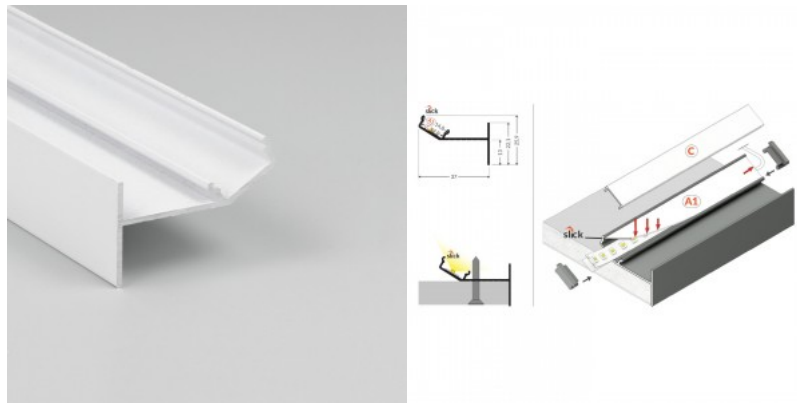

## Aluminium profile TOPMET FRAME14 BC/Q 2m white

**Product code 17952**

Brand [TOPMET](#)  
Length 2000.0mm  
Casing colour white

Aluminum profile is an excellent way to create an aesthetic and practical lighting solution for areas that would otherwise remain in shadow. Corner-mounted aluminum profile is ideal for accent lighting in the kitchen, in kitchen cabinets or above countertops, for illuminating shelves and drawers in wardrobes, for mood lighting in the living room instead of traditional moldings, for highlighting decorative items and books on shelves, for lighting stair treads in corridors, and many other different places. In the LED House assortment, you will also find a suitable LED strip, cover, and all other necessary accessories for the aluminum profile! Illuminate your world with LED House professionals - [check out our project portfolio here!](#)

## Aluminium profile TOPMET GLOW12 UP A1C 2m white

**Product code 18016**

Brand [TOPMET](#)

Casing colour white

Aluminum profile is an excellent way to create an aesthetic and practical lighting solution for areas that would otherwise remain in shadow. Corner-mounted aluminum profile is ideal for accent lighting in the kitchen, in kitchen cabinets or above countertops, for illuminating shelves and drawers in wardrobes, for mood lighting in the living room instead of traditional moldings, for highlighting decorative items and books on shelves, for lighting stair treads in corridors, and many other different places. In the LED House assortment, you will also find a suitable LED strip, cover, and all other necessary accessories for the aluminum profile! Illuminate your world with LED House professionals - [check out our project portfolio here!](#)