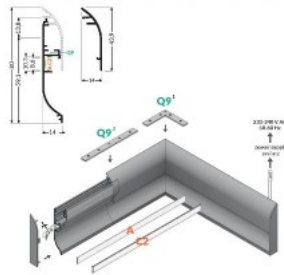

Aluminium profile TOPMET SKIRT10 2m silver

Product code 16297

Brand [TOPMET](#)
Length 2000.0mm
Casing colour silver

Aluminum profile is an excellent way to create an aesthetic and practical lighting solution for areas that would otherwise remain in shadow. Corner-mounted aluminum profile is ideal for accent lighting in the kitchen, in kitchen cabinets or above countertops, for illuminating shelves and drawers in wardrobes, for mood lighting in the living room instead of traditional moldings, for highlighting decorative items and books on shelves, for lighting stair treads in corridors, and many other different places. In the LED House assortment, you will also find a suitable LED strip, cover, and all other necessary accessories for the aluminum profile! Illuminate your world with LED House professionals - [check out our project portfolio here!](#)