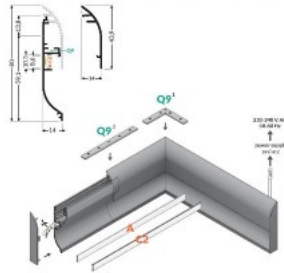

Aluminium profile TOPMET SKIRT10 2m

Product code 16297

Brand [TOPMET](#)

Length 2000.0mm

Casing material aluminium

Aluminum profile is an excellent way to create an aesthetic and practical lighting solution for areas that would otherwise remain in shadow. Corner-mounted aluminum profile is ideal for accent lighting in the kitchen, in kitchen cabinets or above countertops, for illuminating shelves and drawers in wardrobes, for mood lighting in the living room instead of traditional moldings, for highlighting decorative items and books on shelves, for lighting stair treads in corridors, and many other different places. In the LED House assortment, you will also find a suitable LED strip, cover, and all other necessary accessories for the aluminum profile! Illuminate your world with LED House professionals - [check out our project portfolio here!](#)