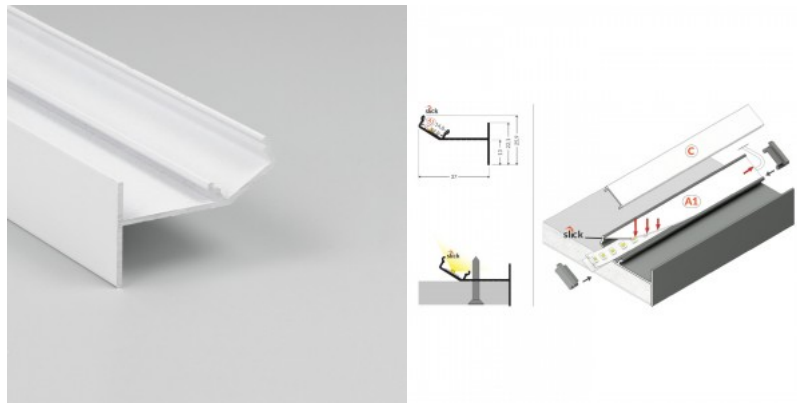

FRAME14 BC/Q

Aluminium profile TOPMET FRAME14 BC/Q 2m white

Product code 17952

Brand [TOPMET](#)
Length 2000.0mm
Casing colour white

Aluminum profile is an excellent way to create an aesthetic and practical lighting solution for areas that would otherwise remain in shadow. Corner-mounted aluminum profile is ideal for accent lighting in the kitchen, in kitchen cabinets or above countertops, for illuminating shelves and drawers in wardrobes, for mood lighting in the living room instead of traditional moldings, for highlighting decorative items and books on shelves, for lighting stair treads in corridors, and many other different places. In the LED House assortment, you will also find a suitable LED strip, cover, and all other necessary accessories for the aluminum profile! Illuminate your world with LED House professionals - [check out our project portfolio here!](#)

Aluminium profile TOPMET GLOW12 UP A1C 2m white

Product code 18016

Brand [TOPMET](#)

Casing colour white

Aluminum profile is an excellent way to create an aesthetic and practical lighting solution for areas that would otherwise remain in shadow. Corner-mounted aluminum profile is ideal for accent lighting in the kitchen, in kitchen cabinets or above countertops, for illuminating shelves and drawers in wardrobes, for mood lighting in the living room instead of traditional moldings, for highlighting decorative items and books on shelves, for lighting stair treads in corridors, and many other different places. In the LED House assortment, you will also find a suitable LED strip, cover, and all other necessary accessories for the aluminum profile! Illuminate your world with LED House professionals - [check out our project portfolio here!](#)