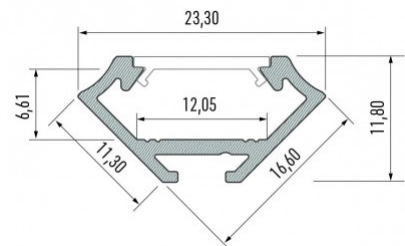

Aluminium profile LUMINES Type C 2m black

Product code 14789

Brand [LUMINES](#)
 Height 16.6mm
 Width 11.3mm
 Casing colour black
 Casing material aluminium

Aluminum profile is an excellent way to create an aesthetic and practical lighting solution for areas that would otherwise remain in shadow. Corner-mounted aluminum profile is ideal for accent lighting in the kitchen, in kitchen cabinets or above countertops, for illuminating shelves and drawers in wardrobes, for mood lighting in the living room instead of traditional moldings, for highlighting decorative items and books on shelves, for lighting stair treads in corridors, and many other different places. In the LED House assortment, you will also find a suitable LED strip, cover, and all other necessary accessories for the aluminum profile! Illuminate your world with LED House professionals - [check out our project portfolio here!](#)

Aluminium profile LUMINES Type C 2m gold

Product code 19117

Brand [LUMINES](#)
 Height 16.6mm
 Width 11.3mm
 Length 2020.0mm
 Casing colour gold
 Casing material aluminium

Aluminum profile is an excellent way to create an aesthetic and practical lighting solution for areas that would otherwise remain in shadow. Corner-mounted aluminum profile is ideal for accent lighting in the kitchen, in kitchen cabinets or above countertops, for illuminating shelves and drawers in wardrobes, for mood lighting in the living room instead of traditional moldings, for highlighting decorative items and books on shelves, for lighting stair treads in corridors, and many other different places. In the LED House assortment, you will also find a suitable LED strip, cover, and all other necessary accessories for the aluminum profile! Illuminate your world with LED House professionals - [check out our project portfolio here!](#)