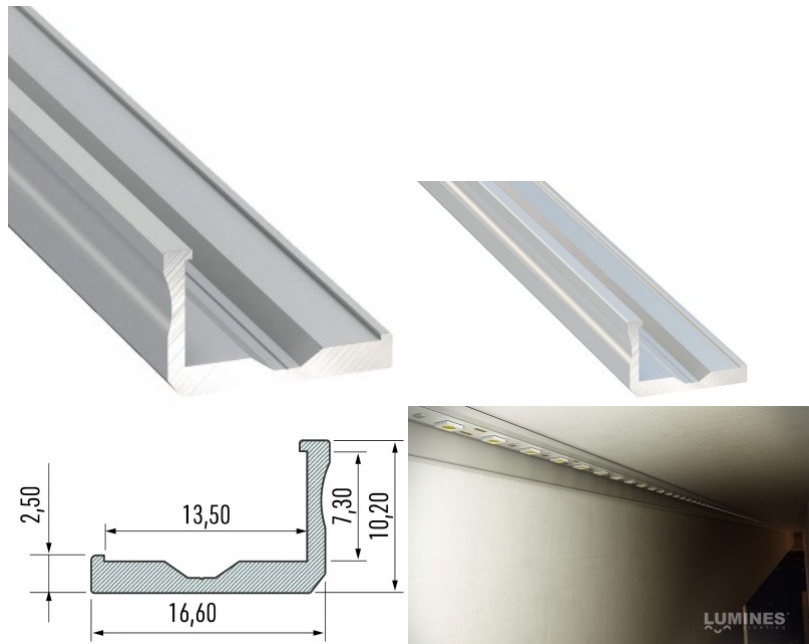

Aluminium profile LUMINES Type E 3m silver

Product code 16290

Brand [LUMINES](#)
 Height 12.2mm
 Width 19.8mm
 Length 3000.0mm
 Casing colour silver
 Casing material aluminium

Aluminum profile is an excellent way to create an aesthetic and practical lighting solution for areas that would otherwise remain in shadow. Corner-mounted aluminum profile is ideal for accent lighting in the kitchen, in kitchen cabinets or above countertops, for illuminating shelves and drawers in wardrobes, for mood lighting in the living room instead of traditional moldings, for highlighting decorative items and books on shelves, for lighting stair treads in corridors, and many other different places. In the LED House assortment, you will also find a suitable LED strip, cover, and all other necessary accessories for the aluminum profile! Illuminate your world with LED House professionals - [check out our project portfolio here!](#)

Aluminium profile LUMINES Type F 2m silver

Product code 14534

Brand [LUMINES](#)
 Height 10.2mm
 Width 16.6mm
 Length 2020.0mm
 Casing colour silver
 Casing material aluminium

Aluminum profile is an excellent way to create an aesthetic and practical lighting solution for areas that would otherwise remain in shadow. Corner-mounted aluminum profile is ideal for accent lighting in the kitchen, in kitchen cabinets or above countertops, for illuminating shelves and drawers in wardrobes, for mood lighting in the living room instead of traditional moldings, for highlighting decorative items and books on shelves, for lighting stair treads in corridors, and many other different places. In the LED House assortment, you will also find a suitable LED strip, cover, and all other necessary accessories for the aluminum profile! Illuminate your world with LED House professionals - [check out our project portfolio here!](#)