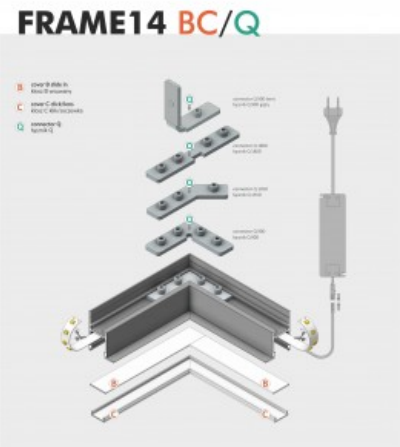

FRAME14 BC/Q

Aluminium profile TOPMET FRAME14 BC/Q 2m white

Product code 17952

Brand [TOPMET](#)
Length 2000.0mm
Casing colour white

Aluminum profile is an excellent way to create an aesthetic and practical lighting solution for areas that would otherwise remain in shadow. Corner-mounted aluminum profile is ideal for accent lighting in the kitchen, in kitchen cabinets or above countertops, for illuminating shelves and drawers in wardrobes, for mood lighting in the living room instead of traditional moldings, for highlighting decorative items and books on shelves, for lighting stair treads in corridors, and many other different places. In the LED House assortment, you will also find a suitable LED strip, cover, and all other necessary accessories for the aluminum profile! Illuminate your world with LED House professionals - [check out our project portfolio here!](#)