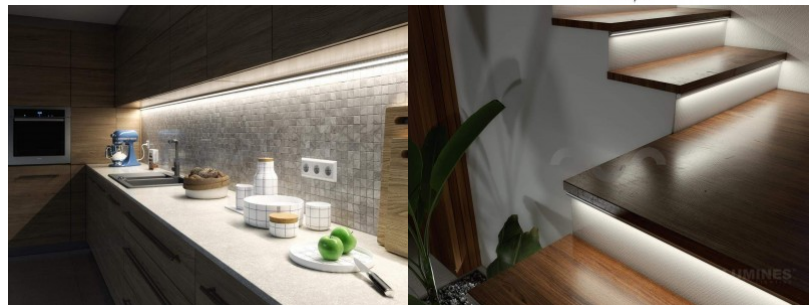

Aluminium profile LUMINES Type H 3m white

Product code 16331

Brand [LUMINES](#)
 Length 3000.0mm
 Casing colour white
 Casing material aluminium
 Polishing matt

Aluminum profile is an excellent way to create an aesthetic and practical lighting solution for areas that would otherwise remain in shadow. Corner-mounted aluminum profile is ideal for accent lighting in the kitchen, in kitchen cabinets or above countertops, for illuminating shelves and drawers in wardrobes, for mood lighting in the living room instead of traditional moldings, for highlighting decorative items and books on shelves, for lighting stair treads in corridors, and many other different places. In the LED House assortment, you will also find a suitable LED strip, cover, and all other necessary accessories for the aluminum profile! Illuminate your world with LED House professionals - [check out our project portfolio here!](#)

Aluminium profile LUMINES Type H 3m, black

Product code 17012

Brand [LUMINES](#)
Length 3000.0mm
Casing material aluminium
Polishing matt

Aluminum profile is an excellent way to create an aesthetic and practical lighting solution for areas that would otherwise remain in shadow. Corner-mounted aluminum profile is ideal for accent lighting in the kitchen, in kitchen cabinets or above countertops, for illuminating shelves and drawers in wardrobes, for mood lighting in the living room instead of traditional moldings, for highlighting decorative items and books on shelves, for lighting stair treads in corridors, and many other different places. In the LED House assortment, you will also find a suitable LED strip, cover, and all other necessary accessories for the aluminum profile! Illuminate your world with LED House professionals - [check out our project portfolio here!](#)