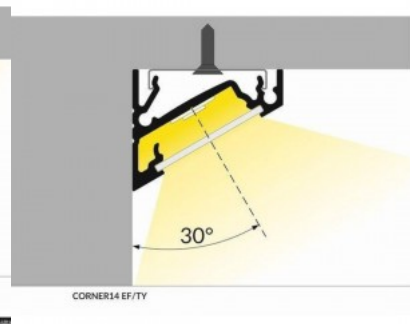

Aluminium profile TOPMET CORNER14 EF/TY 2m white

Product code 20110

Brand [TOPMET](#)
Length 2000.0mm
Casing colour white
Casing material aluminium

Aluminium profile TOPMET CORNER14 EF/TY black

Product code 19190

Brand [TOPMET](#)
Length 2000.0mm
Casing colour black
Casing material aluminium

Aluminum profile is an excellent way to create an aesthetic and practical lighting solution for areas that would otherwise remain in shadow. Corner-mounted aluminum profile is ideal for accent lighting in the kitchen, in kitchen cabinets or above countertops, for illuminating shelves and drawers in wardrobes, for mood lighting in the living room instead of traditional moldings, for highlighting decorative items and books on shelves, for lighting stair treads in corridors, and many other different places. In the LED House assortment, you will also find a suitable LED strip, cover, and all other necessary accessories for the aluminum profile! Illuminate your world with LED House professionals - [check out our project portfolio here!](#)