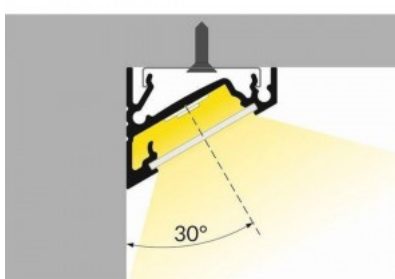

CORNER14 EF/TY