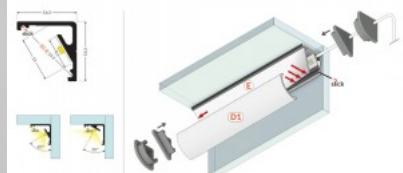

Aluminium profile TOPMET CABI12 E 3m white

Product code 20659

Brand [TOPMET](#)
Height 16.5mm
Length 3000.0mm
Casing colour white
Casing material aluminium