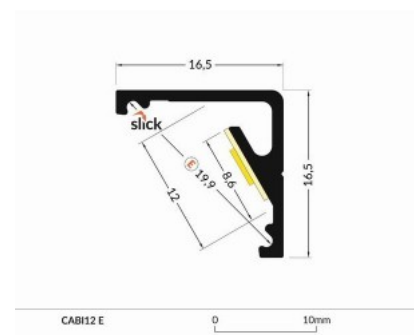

Aluminium profile LUZ NEGRA Zagreb 3m silver

Product code 16799

Brand [LUZ NEGRA](#)
Height 16.0mm
Width 16.0mm
Length 3000.0mm
Casing colour silver
Casing material aluminium
Polishing matt

Aluminum profile is an excellent way to create an aesthetic and practical lighting solution for areas that would otherwise remain in shadow. Corner-mounted aluminum profile is ideal for accent lighting in the kitchen, in kitchen cabinets or above countertops, for illuminating shelves and drawers in wardrobes, for mood lighting in the living room instead of traditional moldings, for highlighting decorative items and books on shelves, for lighting stair treads in corridors, and many other different places. In the LED House assortment, you will also find a suitable LED strip, cover, and all other necessary accessories for the aluminum profile! Illuminate your world with LED House professionals - check out our project portfolio here!

Aluminium profile TOPMET CABI12 E 2m black

Product code 16723

Brand [TOPMET](#)

Length 2000.0mm

Casing colour black

Casing material aluminium

Aluminum profile is an excellent way to create an aesthetic and practical lighting solution for areas that would otherwise remain in shadow. Corner-mounted aluminum profile is ideal for accent lighting in the kitchen, in kitchen cabinets or above countertops, for illuminating shelves and drawers in wardrobes, for mood lighting in the living room instead of traditional moldings, for highlighting decorative items and books on shelves, for lighting stair treads in corridors, and many other different places. In the LED House assortment, you will also find a suitable LED strip, cover, and all other necessary accessories for the aluminum profile! Illuminate your world with LED House professionals - [check out our project portfolio here!](#)