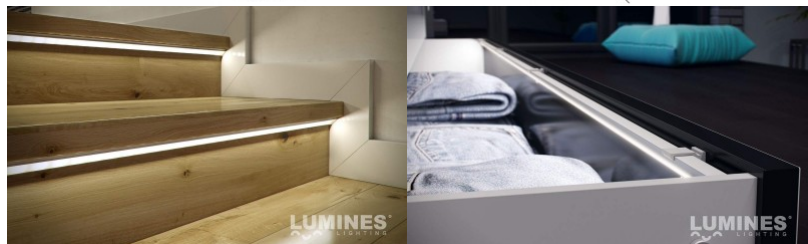

Aluminium profile LUMINES Type C 2m gold

Product code 19117

Brand [LUMINES](#)
 Height 16.6mm
 Width 11.3mm
 Length 2020.0mm
 Casing colour gold
 Casing material aluminium

Aluminum profile is an excellent way to create an aesthetic and practical lighting solution for areas that would otherwise remain in shadow. Corner-mounted aluminum profile is ideal for accent lighting in the kitchen, in kitchen cabinets or above countertops, for illuminating shelves and drawers in wardrobes, for mood lighting in the living room instead of traditional moldings, for highlighting decorative items and books on shelves, for lighting stair treads in corridors, and many other different places. In the LED House assortment, you will also find a suitable LED strip, cover, and all other necessary accessories for the aluminum profile! Illuminate your world with LED House professionals - [check out our project portfolio here!](#)

Aluminium profile LUMINES Type C 2m silver

Product code 14517

Brand [LUMINES](#)
 Height 16.6mm
 Width 11.3mm
 Length 2020.0mm
 Casing colour silver
 Casing material aluminium

Aluminum profile is an excellent way to create an aesthetic and practical lighting solution for areas that would otherwise remain in shadow. Corner-mounted aluminum profile is ideal for accent lighting in the kitchen, in kitchen cabinets or above countertops, for illuminating shelves and drawers in wardrobes, for mood lighting in the living room instead of traditional moldings, for highlighting decorative items and books on shelves, for lighting stair treads in corridors, and many other different places. In the LED House assortment, you will also find a suitable LED strip, cover, and all other necessary accessories for the aluminum profile! Illuminate your world with LED House professionals - [check out our project portfolio here!](#)