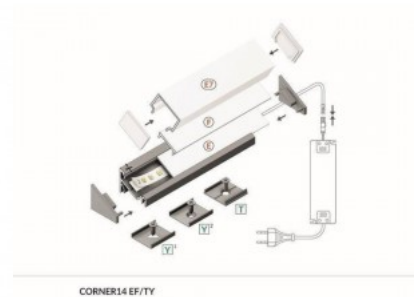

Casing material aluminium

Aluminum profile is an excellent way to create an aesthetic and practical lighting solution for areas that would otherwise remain in shadow. Corner-mounted aluminum profile is ideal for accent lighting in the kitchen, in kitchen cabinets or above countertops, for illuminating shelves and drawers in wardrobes, for mood lighting in the living room instead of traditional moldings, for highlighting decorative items and books on shelves, for lighting stair treads in corridors, and many other different places. In the LED House assortment, you will also find a suitable LED strip, cover, and all other necessary accessories for the aluminum profile! Illuminate your world with LED House professionals - [check out our project portfolio here!](#)