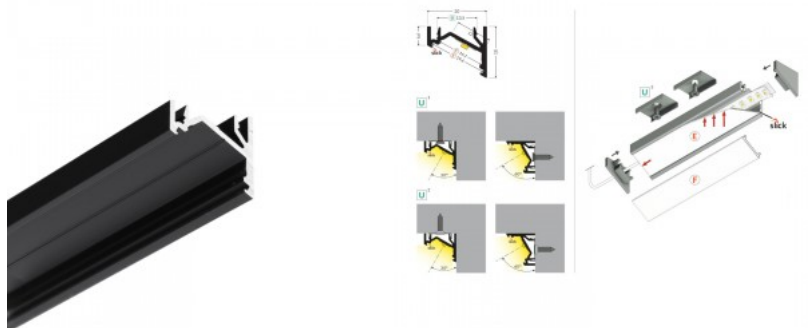

Aluminium profile TOPMET CORNER12 2m black

Product code 18462

Brand [TOPMET](#)
Length 2000.0mm
Casing colour black
Casing material aluminium