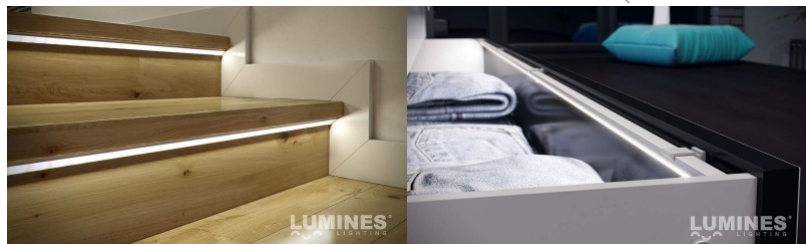

Aluminium profile LUMINES Type C 2m black

Product code 14789

Brand [LUMINES](#)
 Height 16.6mm
 Width 11.3mm
 Casing colour black
 Casing material aluminium

Aluminum profile is an excellent way to create an aesthetic and practical lighting solution for areas that would otherwise remain in shadow. Corner-mounted aluminum profile is ideal for accent lighting in the kitchen, in kitchen cabinets or above countertops, for illuminating shelves and drawers in wardrobes, for mood lighting in the living room instead of traditional moldings, for highlighting decorative items and books on shelves, for lighting stair treads in corridors, and many other different places. In the LED House assortment, you will also find a suitable LED strip, cover, and all other necessary accessories for the aluminum profile! Illuminate your world with LED House professionals - [check out our project portfolio here!](#)

Aluminium profile LUMINES Type C 2m gold

Product code 19117

Brand [LUMINES](#)
 Height 16.6mm
 Width 11.3mm
 Length 2020.0mm
 Casing colour gold
 Casing material aluminium

Aluminum profile is an excellent way to create an aesthetic and practical lighting solution for areas that would otherwise remain in shadow. Corner-mounted aluminum profile is ideal for accent lighting in the kitchen, in kitchen cabinets or above countertops, for illuminating shelves and drawers in wardrobes, for mood lighting in the living room instead of traditional moldings, for highlighting decorative items and books on shelves, for lighting stair treads in corridors, and many other different places. In the LED House assortment, you will also find a suitable LED strip, cover, and all other necessary accessories for the aluminum profile! Illuminate your world with LED House professionals - [check out our project portfolio here!](#)