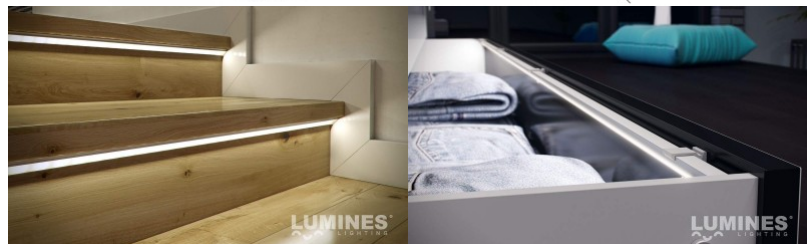

Aluminium profile LUMINES Type C 2m gold

Product code 19117

Brand [LUMINES](#)
 Height 16.6mm
 Width 11.3mm
 Length 2020.0mm
 Casing colour gold
 Casing material aluminium

Aluminum profile is an excellent way to create an aesthetic and practical lighting solution for areas that would otherwise remain in shadow. Corner-mounted aluminum profile is ideal for accent lighting in the kitchen, in kitchen cabinets or above countertops, for illuminating shelves and drawers in wardrobes, for mood lighting in the living room instead of traditional moldings, for highlighting decorative items and books on shelves, for lighting stair treads in corridors, and many other different places. In the LED House assortment, you will also find a suitable LED strip, cover, and all other necessary accessories for the aluminum profile! Illuminate your world with LED House professionals - [check out our project portfolio here!](#)

Aluminium profile LUMINES Type C 2m silver

Product code 14517

Brand [LUMINES](#)
 Height 16.6mm
 Width 11.3mm
 Length 2020.0mm
 Casing colour silver
 Casing material aluminium

Aluminum profile is an excellent way to create an aesthetic and practical lighting solution for areas that would otherwise remain in shadow. Corner-mounted aluminum profile is ideal for accent lighting in the kitchen, in kitchen cabinets or above countertops, for illuminating shelves and drawers in wardrobes, for mood lighting in the living room instead of traditional moldings, for highlighting decorative items and books on shelves, for lighting stair treads in corridors, and many other different places. In the LED House assortment, you will also find a suitable LED strip, cover, and all other necessary accessories for the aluminum profile! Illuminate your world with LED House professionals - [check out our project portfolio here!](#)