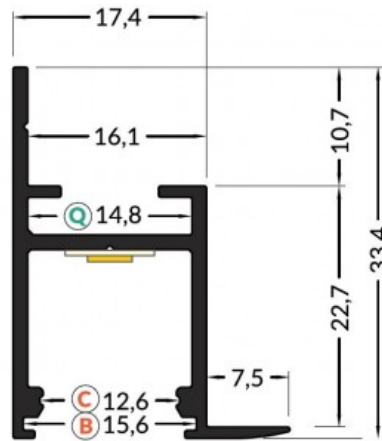

Aluminium profile TOPMET FRAME14 BC/Q 2m silver

Product code 15110

Brand [TOPMET](#)
Length 2000.0mm
Casing colour silver

Aluminum profile is an excellent way to create an aesthetic and practical lighting solution for areas that would otherwise remain in shadow. Corner-mounted aluminum profile is ideal for accent lighting in the kitchen, in kitchen cabinets or above countertops, for illuminating shelves and drawers in wardrobes, for mood lighting in the living room instead of traditional moldings, for highlighting decorative items and books on shelves, for lighting stair treads in corridors, and many other different places. In the LED House assortment, you will also find a suitable LED strip, cover, and all other necessary accessories for the aluminum profile! Illuminate your world with LED House professionals - [check out our project portfolio here!](#)