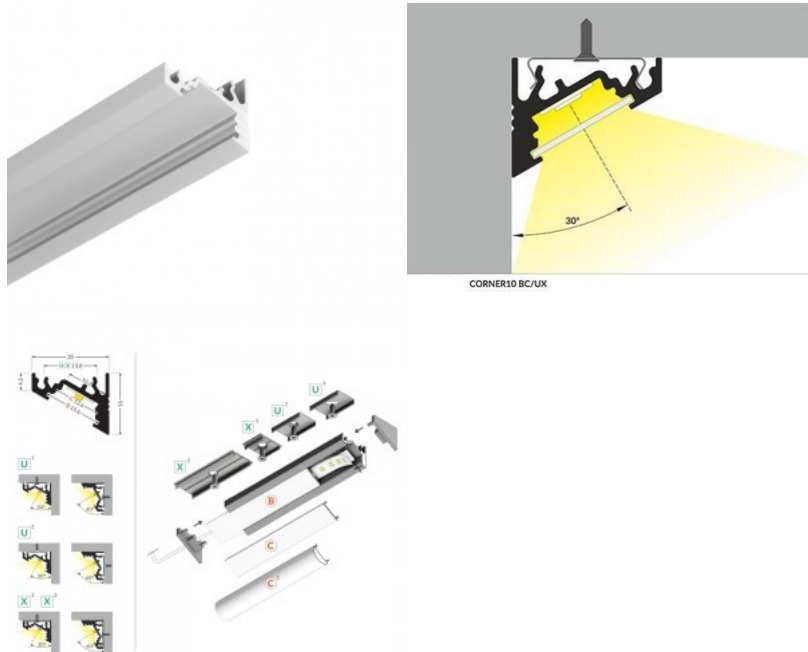

## Aluminium profile TOPMET CORNER10 BC/UX 2m

**Product code 15398**

Brand [TOPMET](#)

Aluminum profile is an excellent way to create an aesthetic and practical lighting solution for areas that would otherwise remain in shadow. Corner-mounted aluminum profile is ideal for accent lighting in the kitchen, in kitchen cabinets or above countertops, for illuminating shelves and drawers in wardrobes, for mood lighting in the living room instead of traditional moldings, for highlighting decorative items and books on shelves, for lighting stair treads in corridors, and many other different places. In the LED House assortment, you will also find a suitable LED strip, cover, and all other necessary accessories for the aluminum profile! Illuminate your world with LED House professionals - [check out our project portfolio here!](#)