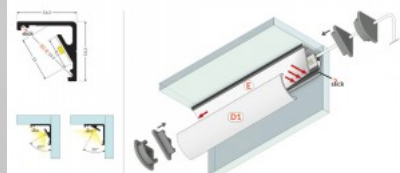

Aluminium profile TOPMET CABI12 E 3m white

Product code 20659

Brand [TOPMET](#)
Height 16.5mm
Width 3000.0mm
Casing colour white
Casing material aluminium