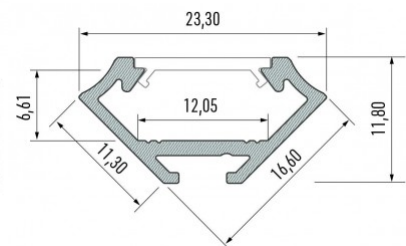

Aluminium profile LUMINES Type C 3m silver

Product code 16268

Brand [LUMINES](#)
 Height 16.6mm
 Width 11.3mm
 Casing colour silver
 Casing material aluminium

Aluminum profile is an excellent way to create an aesthetic and practical lighting solution for areas that would otherwise remain in shadow. Corner-mounted aluminum profile is ideal for accent lighting in the kitchen, in kitchen cabinets or above countertops, for illuminating shelves and drawers in wardrobes, for mood lighting in the living room instead of traditional moldings, for highlighting decorative items and books on shelves, for lighting stair treads in corridors, and many other different places. In the LED House assortment, you will also find a suitable LED strip, cover, and all other necessary accessories for the aluminum profile! Illuminate your world with LED House professionals - [check out our project portfolio here!](#)

Aluminium profile LUMINES Type C 3m white

Product code 15678

Brand [LUMINES](#)
 Height 16.6mm
 Width 11.3mm
 Length 3000.0mm
 Casing colour white
 Casing material aluminium

Aluminum profile is an excellent way to create an aesthetic and practical lighting solution for areas that would otherwise remain in shadow. Corner-mounted aluminum profile is ideal for accent lighting in the kitchen, in kitchen cabinets or above countertops, for illuminating shelves and drawers in wardrobes, for mood lighting in the living room instead of traditional moldings, for highlighting decorative items and books on shelves, for lighting stair treads in corridors, and many other different places. In the LED House assortment, you will also find a suitable LED strip, cover, and all other necessary accessories for the aluminum profile! Illuminate your world with LED House professionals - [check out our project portfolio here!](#)