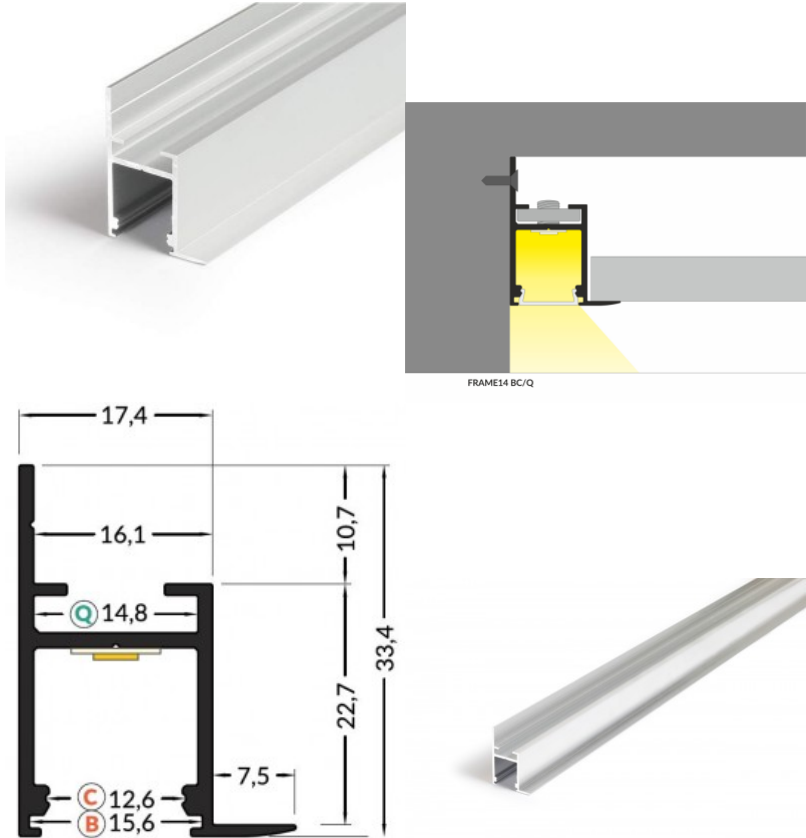

## Aluminium profile TOPMET CORNER14 EF/TY black

**Product code 19190**

Brand [TOPMET](#)  
Length 2000.0mm  
Casing colour black  
Casing material aluminium

Aluminum profile is an excellent way to create an aesthetic and practical lighting solution for areas that would otherwise remain in shadow. Corner-mounted aluminum profile is ideal for accent lighting in the kitchen, in kitchen cabinets or above countertops, for illuminating shelves and drawers in wardrobes, for mood lighting in the living room instead of traditional moldings, for highlighting decorative items and books on shelves, for lighting stair treads in corridors, and many other different places. In the LED House assortment, you will also find a suitable LED strip, cover, and all other necessary accessories for the aluminum profile! Illuminate your world with LED House professionals - [check out our project portfolio here!](#)

## Aluminium profile TOPMET FRAME14 BC/Q 2m

**Product code 15110**

Brand [TOPMET](#)  
Length 2000.0mm

Aluminum profile is an excellent way to create an aesthetic and practical lighting solution for areas that would otherwise remain in shadow. Corner-mounted aluminum profile is ideal for accent lighting in the kitchen, in kitchen cabinets or above countertops, for illuminating shelves and drawers in wardrobes, for mood lighting in the living room instead of traditional moldings, for highlighting decorative items and books on shelves, for lighting stair treads in corridors, and many other different places. In the LED House assortment, you will also find a suitable LED strip, cover, and all other necessary accessories for the aluminum profile! Illuminate your world with LED House professionals - [check out our project portfolio here!](#)