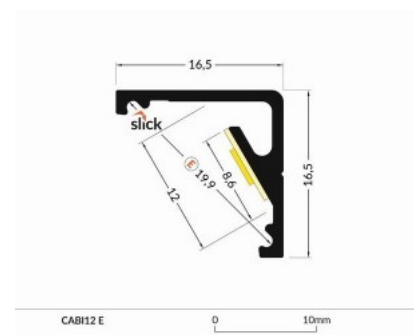

## Aluminium profile TOPMET CABI12 E 2m black

**Product code 16723**

Brand [TOPMET](#)

Length 2000.0mm

Casing colour black

Casing material aluminium

Aluminum profile is an excellent way to create an aesthetic and practical lighting solution for areas that would otherwise remain in shadow. Corner-mounted aluminum profile is ideal for accent lighting in the kitchen, in kitchen cabinets or above countertops, for illuminating shelves and drawers in wardrobes, for mood lighting in the living room instead of traditional moldings, for highlighting decorative items and books on shelves, for lighting stair treads in corridors, and many other different places. In the LED House assortment, you will also find a suitable LED strip, cover, and all other necessary accessories for the aluminum profile! Illuminate your world with LED House professionals - [check out our project portfolio here!](#)