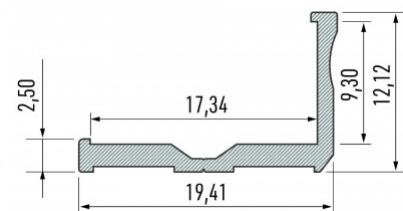

Aluminium profile LUMINES Type E 3m silver

Product code 16290

Brand [LUMINES](#)
Height 12.2mm
Width 19.8mm
Length 3000.0mm
Casing colour silver
Casing material aluminium

Aluminum profile is an excellent way to create an aesthetic and practical lighting solution for areas that would otherwise remain in shadow. Corner-mounted aluminum profile is ideal for accent lighting in the kitchen, in kitchen cabinets or above countertops, for illuminating shelves and drawers in wardrobes, for mood lighting in the living room instead of traditional moldings, for highlighting decorative items and books on shelves, for lighting stair treads in corridors, and many other different places. In the LED House assortment, you will also find a suitable LED strip, cover, and all other necessary accessories for the aluminum profile! Illuminate your world with LED House professionals - [check out our project portfolio here!](#)