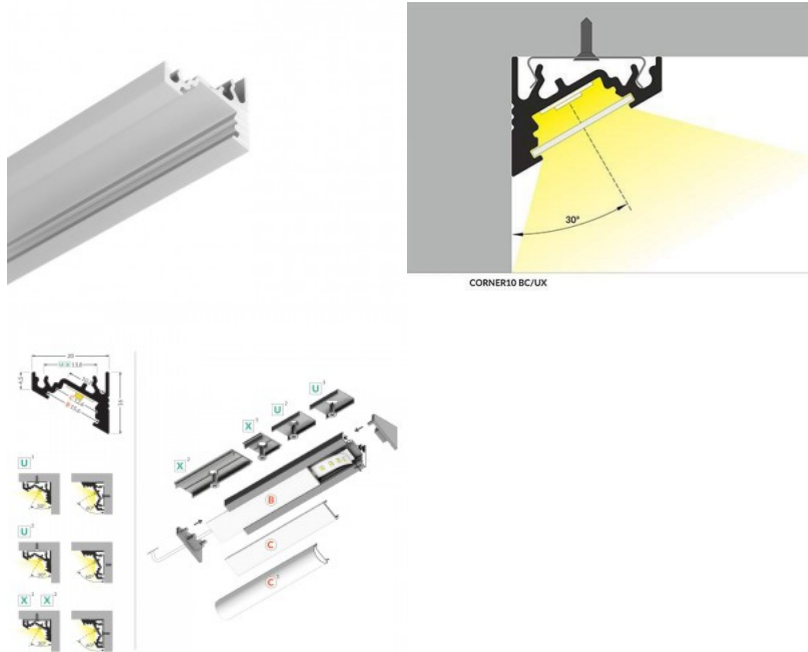

Product code 15398

Brand [TOPMET](#)

Casing colour silver

Aluminum profile is an excellent way to create an aesthetic and practical lighting solution for areas that would otherwise remain in shadow. Corner-mounted aluminum profile is ideal for accent lighting in the kitchen, in kitchen cabinets or above countertops, for illuminating shelves and drawers in wardrobes, for mood lighting in the living room instead of traditional moldings, for highlighting decorative items and books on shelves, for lighting stair treads in corridors, and many other different places. In the LED House assortment, you will also find a suitable LED strip, cover, and all other necessary accessories for the aluminum profile! Illuminate your world with LED House professionals - [check out our project portfolio here!](#)