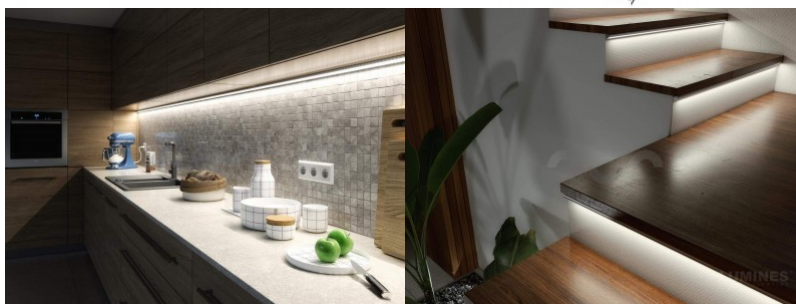

Aluminium profile LUMINES Type H 2m white

Product code 14820

Brand [LUMINES](#)
Length 2020.0mm
Casing colour white
Casing material aluminium
Polishing matt

Aluminum profile is an excellent way to create an aesthetic and practical lighting solution for areas that would otherwise remain in shadow. Corner-mounted aluminum profile is ideal for accent lighting in the kitchen, in kitchen cabinets or above countertops, for illuminating shelves and drawers in wardrobes, for mood lighting in the living room instead of traditional moldings, for highlighting decorative items and books on shelves, for lighting stair treads in corridors, and many other different places. In the LED House assortment, you will also find a suitable LED strip, cover, and all other necessary accessories for the aluminum profile! Illuminate your world with LED House professionals - [check out our project portfolio here!](#)