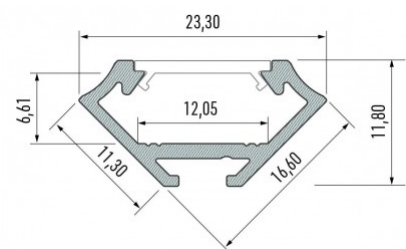

Aluminium profile LUMINES Type C 2m black

Product code 14789

Brand [LUMINES](#)
 Height 16.6mm
 Width 11.3mm
 Casing colour black
 Casing material aluminium

Aluminum profile is an excellent way to create an aesthetic and practical lighting solution for areas that would otherwise remain in shadow. Corner-mounted aluminum profile is ideal for accent lighting in the kitchen, in kitchen cabinets or above countertops, for illuminating shelves and drawers in wardrobes, for mood lighting in the living room instead of traditional moldings, for highlighting decorative items and books on shelves, for lighting stair treads in corridors, and many other different places. In the LED House assortment, you will also find a suitable LED strip, cover, and all other necessary accessories for the aluminum profile! Illuminate your world with LED House professionals - [check out our project portfolio here!](#)

Aluminium profile LUMINES Type C 2m gold

Product code 19117

Brand [LUMINES](#)
 Height 16.6mm
 Width 11.3mm
 Length 2020.0mm
 Casing colour gold
 Casing material aluminium

Aluminum profile is an excellent way to create an aesthetic and practical lighting solution for areas that would otherwise remain in shadow. Corner-mounted aluminum profile is ideal for accent lighting in the kitchen, in kitchen cabinets or above countertops, for illuminating shelves and drawers in wardrobes, for mood lighting in the living room instead of traditional moldings, for highlighting decorative items and books on shelves, for lighting stair treads in corridors, and many other different places. In the LED House assortment, you will also find a suitable LED strip, cover, and all other necessary accessories for the aluminum profile! Illuminate your world with LED House professionals - [check out our project portfolio here!](#)