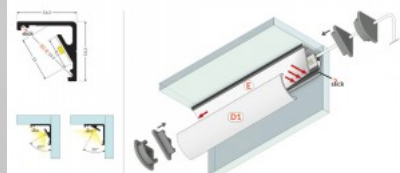

Aluminium profile TOPMET CABI12 E 3m white

Product code 20659

Brand [TOPMET](#)
Height 16.5mm
Length 3000.0mm
Casing colour white
Casing material aluminium