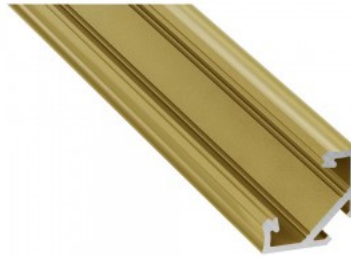

## Aluminium profile LUMINES Type C 2m black

**Product code 14789**

Brand [LUMINES](#)  
 Height 16.6mm  
 Width 11.3mm  
 Casing colour black  
 Casing material aluminium

Aluminum profile is an excellent way to create an aesthetic and practical lighting solution for areas that would otherwise remain in shadow. Corner-mounted aluminum profile is ideal for accent lighting in the kitchen, in kitchen cabinets or above countertops, for illuminating shelves and drawers in wardrobes, for mood lighting in the living room instead of traditional moldings, for highlighting decorative items and books on shelves, for lighting stair treads in corridors, and many other different places. In the LED House assortment, you will also find a suitable LED strip, cover, and all other necessary accessories for the aluminum profile! Illuminate your world with LED House professionals - [check out our project portfolio here!](#)

## Aluminium profile LUMINES Type C 2m gold

**Product code 19117**

Brand [LUMINES](#)  
 Height 16.6mm  
 Width 11.3mm  
 Length 2020.0mm  
 Casing colour gold  
 Casing material aluminium

Aluminum profile is an excellent way to create an aesthetic and practical lighting solution for areas that would otherwise remain in shadow. Corner-mounted aluminum profile is ideal for accent lighting in the kitchen, in kitchen cabinets or above countertops, for illuminating shelves and drawers in wardrobes, for mood lighting in the living room instead of traditional moldings, for highlighting decorative items and books on shelves, for lighting stair treads in corridors, and many other different places. In the LED House assortment, you will also find a suitable LED strip, cover, and all other necessary accessories for the aluminum profile! Illuminate your world with LED House professionals - [check out our project portfolio here!](#)