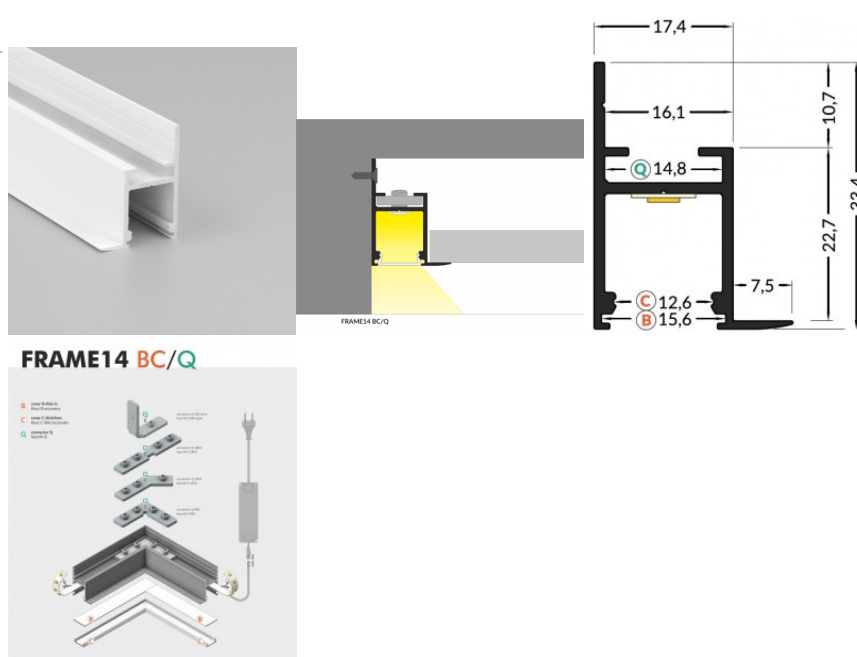

## Aluminium profile TOPMET FRAME14 BC/Q 2m

**Product code 15110**

Brand [TOPMET](#)  
Length 2000.0mm

Aluminum profile is an excellent way to create an aesthetic and practical lighting solution for areas that would otherwise remain in shadow. Corner-mounted aluminum profile is ideal for accent lighting in the kitchen, in kitchen cabinets or above countertops, for illuminating shelves and drawers in wardrobes, for mood lighting in the living room instead of traditional moldings, for highlighting decorative items and books on shelves, for lighting stair treads in corridors, and many other different places. In the LED House assortment, you will also find a suitable LED strip, cover, and all other necessary accessories for the aluminum profile! Illuminate your world with LED House professionals - [check out our project portfolio here!](#)

## Aluminium profile TOPMET FRAME14 BC/Q 2m white

**Product code 17952**

Brand [TOPMET](#)  
Length 2000.0mm  
Casing colour white

Aluminum profile is an excellent way to create an aesthetic and practical lighting solution for areas that would otherwise remain in shadow. Corner-mounted aluminum profile is ideal for accent lighting in the kitchen, in kitchen cabinets or above countertops, for illuminating shelves and drawers in wardrobes, for mood lighting in the living room instead of traditional moldings, for highlighting decorative items and books on shelves, for lighting stair treads in corridors, and many other different places. In the LED House assortment, you will also find a suitable LED strip, cover, and all other necessary accessories for the aluminum profile! Illuminate your world with LED House professionals - [check out our project portfolio here!](#)