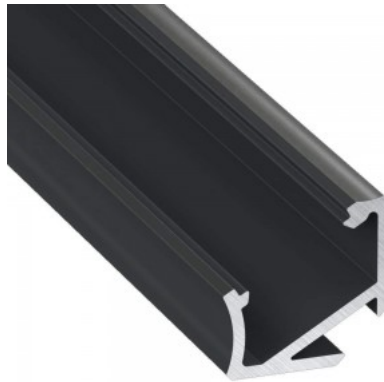

Aluminium profile LUMINES Type H 3m, black

Product code 17012

Brand [LUMINES](#)

Length 3000.0mm

Casing material aluminium

Polishing matt

Aluminum profile is an excellent way to create an aesthetic and practical lighting solution for areas that would otherwise remain in shadow. Corner-mounted aluminum profile is ideal for accent lighting in the kitchen, in kitchen cabinets or above countertops, for illuminating shelves and drawers in wardrobes, for mood lighting in the living room instead of traditional moldings, for highlighting decorative items and books on shelves, for lighting stair treads in corridors, and many other different places. In the LED House assortment, you will also find a suitable LED strip, cover, and all other necessary accessories for the aluminum profile! Illuminate your world with LED House professionals - [check out our project portfolio here!](#)

Aluminium profile LUZ NEGRA Sofia 2m silver

Product code 13341

Brand [LUZ NEGRA](#)
 Height 19.0mm
 Width 19.0mm
 Length 2000.0mm
 Casing colour silver
 Casing material aluminium
 Polishing matt

Aluminum profile is an excellent way to create an aesthetic and practical lighting solution for areas that would otherwise remain in shadow. Corner-mounted aluminum profile is ideal for accent lighting in the kitchen, in kitchen cabinets or above countertops, for illuminating shelves and drawers in wardrobes, for mood lighting in the living room instead of traditional moldings, for highlighting decorative items and books on shelves, for lighting stair treads in corridors, and many other different places. In the LED House assortment, you will also find a suitable LED strip, cover, and all other necessary accessories for the aluminum profile! Illuminate your world with LED House professionals - [check out our project portfolio here!](#)