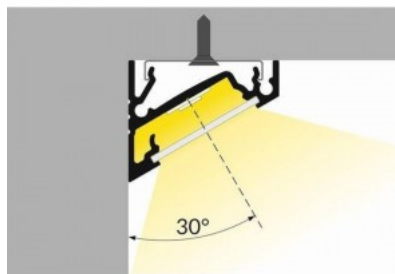

CORNER14 EF/TY