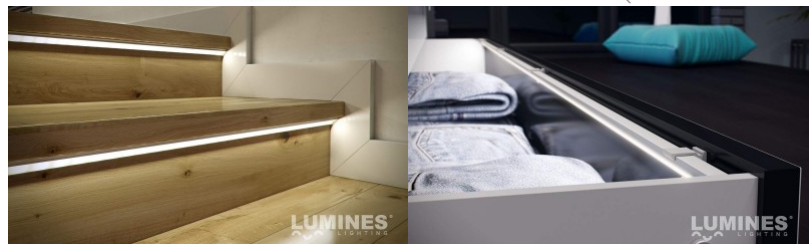

Aluminium profile LUMINES Type C 3m silver

Product code 16268

Brand [LUMINES](#)
 Height 16.6mm
 Width 11.3mm
 Casing colour silver
 Casing material aluminium

Aluminum profile is an excellent way to create an aesthetic and practical lighting solution for areas that would otherwise remain in shadow. Corner-mounted aluminum profile is ideal for accent lighting in the kitchen, in kitchen cabinets or above countertops, for illuminating shelves and drawers in wardrobes, for mood lighting in the living room instead of traditional moldings, for highlighting decorative items and books on shelves, for lighting stair treads in corridors, and many other different places. In the LED House assortment, you will also find a suitable LED strip, cover, and all other necessary accessories for the aluminum profile! Illuminate your world with LED House professionals - [check out our project portfolio here!](#)

Aluminium profile LUMINES Type C 3m white

Product code 15678

Brand [LUMINES](#)
 Height 16.6mm
 Width 11.3mm
 Length 3000.0mm
 Casing colour white
 Casing material aluminium

Aluminum profile is an excellent way to create an aesthetic and practical lighting solution for areas that would otherwise remain in shadow. Corner-mounted aluminum profile is ideal for accent lighting in the kitchen, in kitchen cabinets or above countertops, for illuminating shelves and drawers in wardrobes, for mood lighting in the living room instead of traditional moldings, for highlighting decorative items and books on shelves, for lighting stair treads in corridors, and many other different places. In the LED House assortment, you will also find a suitable LED strip, cover, and all other necessary accessories for the aluminum profile! Illuminate your world with LED House professionals - [check out our project portfolio here!](#)