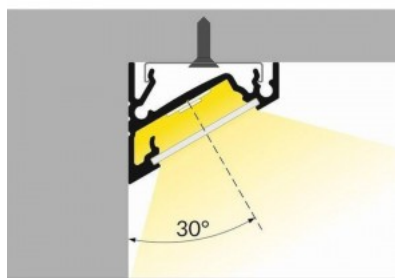

Aluminium profile TOPMET CORNER14 EF/TY 2m

Product code 18439

Brand [TOPMET](#)
Length 2000.0mm
Casing material aluminium