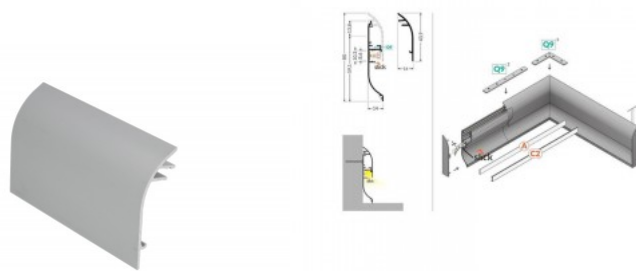

Aluminium profile TOPMET SKIRT10 2m

Product code 16297

Brand [TOPMET](#)

Length 2000.0mm

Casing material aluminium

Aluminum profile is an excellent way to create an aesthetic and practical lighting solution for areas that would otherwise remain in shadow. Corner-mounted aluminum profile is ideal for accent lighting in the kitchen, in kitchen cabinets or above countertops, for illuminating shelves and drawers in wardrobes, for mood lighting in the living room instead of traditional moldings, for highlighting decorative items and books on shelves, for lighting stair treads in corridors, and many other different places. In the LED House assortment, you will also find a suitable LED strip, cover, and all other necessary accessories for the aluminum profile! Illuminate your world with LED House professionals - [check out our project portfolio here!](#)

Aluminium profile TOPMET SKIRT10 2m Complementary profile

Product code 16298

Brand [TOPMET](#)
 Length 2000.0mm
 Casing material aluminium

Aluminum profile is an excellent way to create an aesthetic and practical lighting solution for areas that would otherwise remain in shadow. Corner-mounted aluminum profile is ideal for accent lighting in the kitchen, in kitchen cabinets or above countertops, for illuminating shelves and drawers in wardrobes, for mood lighting in the living room instead of traditional moldings, for highlighting decorative items and books on shelves, for lighting stair treads in corridors, and many other different places. In the LED House assortment, you will also find a suitable LED strip, cover, and all other necessary accessories for the aluminum profile! Illuminate your world with LED House professionals - [check out our project portfolio here!](#)