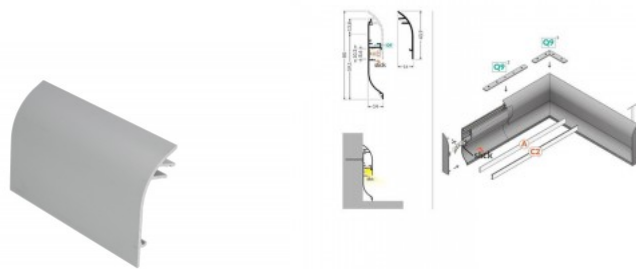

## Aluminium profile TOPMET SKIRT10 2m

**Product code 16297**

Brand [TOPMET](#)

Length 2000.0mm

Casing material aluminium

Aluminum profile is an excellent way to create an aesthetic and practical lighting solution for areas that would otherwise remain in shadow. Corner-mounted aluminum profile is ideal for accent lighting in the kitchen, in kitchen cabinets or above countertops, for illuminating shelves and drawers in wardrobes, for mood lighting in the living room instead of traditional moldings, for highlighting decorative items and books on shelves, for lighting stair treads in corridors, and many other different places. In the LED House assortment, you will also find a suitable LED strip, cover, and all other necessary accessories for the aluminum profile! Illuminate your world with LED House professionals - [check out our project portfolio here!](#)

## Aluminium profile TOPMET SKIRT10 2m Complementary profile

**Product code 16298**

Brand [TOPMET](#)  
 Length 2000.0mm  
 Casing material aluminium

Aluminum profile is an excellent way to create an aesthetic and practical lighting solution for areas that would otherwise remain in shadow. Corner-mounted aluminum profile is ideal for accent lighting in the kitchen, in kitchen cabinets or above countertops, for illuminating shelves and drawers in wardrobes, for mood lighting in the living room instead of traditional moldings, for highlighting decorative items and books on shelves, for lighting stair treads in corridors, and many other different places. In the LED House assortment, you will also find a suitable LED strip, cover, and all other necessary accessories for the aluminum profile! Illuminate your world with LED House professionals - [check out our project portfolio here!](#)