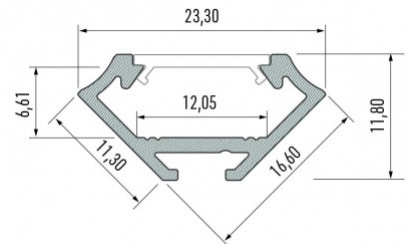

Aluminium profile LUMINES Type C 3m silver

Product code 16268

Brand [LUMINES](#)

Height 16.6mm

Width 11.3mm

Casing colour silver

Casing material aluminium

Aluminum profile is an excellent way to create an aesthetic and practical lighting solution for areas that would otherwise remain in shadow. Corner-mounted aluminum profile is ideal for accent lighting in the kitchen, in kitchen cabinets or above countertops, for illuminating shelves and drawers in wardrobes, for mood lighting in the living room instead of traditional moldings, for highlighting decorative items and books on shelves, for lighting stair treads in corridors, and many other different places. In the LED House assortment, you will also find a suitable LED strip, cover, and all other necessary accessories for the aluminum profile! Illuminate your world with LED House professionals - [check out our project portfolio here!](#)

Aluminium profile LUMINES Type C 3m white

Product code 15678

Brand [LUMINES](#)
 Height 16.6mm
 Width 11.3mm
 Length 3000.0mm
 Casing colour white
 Casing material aluminium

Aluminum profile is an excellent way to create an aesthetic and practical lighting solution for areas that would otherwise remain in shadow. Corner-mounted aluminum profile is ideal for accent lighting in the kitchen, in kitchen cabinets or above countertops, for illuminating shelves and drawers in wardrobes, for mood lighting in the living room instead of traditional moldings, for highlighting decorative items and books on shelves, for lighting stair treads in corridors, and many other different places. In the LED House assortment, you will also find a suitable LED strip, cover, and all other necessary accessories for the aluminum profile! Illuminate your world with LED House professionals - [check out our project portfolio here!](#)