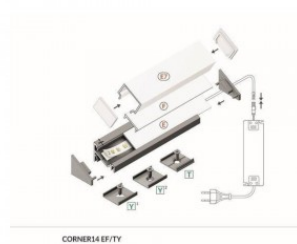

Aluminium profile TOPMET CORNER14 EF/TY black

Product code 19190

Brand [TOPMET](#)
Length 2000.0mm
Casing colour black
Casing material aluminium

Aluminum profile is an excellent way to create an aesthetic and practical lighting solution for areas that would otherwise remain in shadow. Corner-mounted aluminum profile is ideal for accent lighting in the kitchen, in kitchen cabinets or above countertops, for illuminating shelves and drawers in wardrobes, for mood lighting in the living room instead of traditional moldings, for highlighting decorative items and books on shelves, for lighting stair treads in corridors, and many other different places. In the LED House assortment, you will also find a suitable LED strip, cover, and all other necessary accessories for the aluminum profile! Illuminate your world with LED House professionals - [check out our project portfolio here!](#)