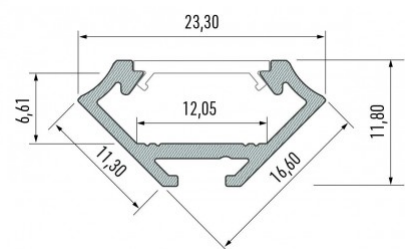

Aluminium profile LUMINES Type C 3m black

Product code 15143

Brand [LUMINES](#)
Height 16.6mm
Width 11.3mm
Length 3000.0mm
Casing colour black
Casing material aluminium

Aluminum profile is an excellent way to create an aesthetic and practical lighting solution for areas that would otherwise remain in shadow. Corner-mounted aluminum profile is ideal for accent lighting in the kitchen, in kitchen cabinets or above countertops, for illuminating shelves and drawers in wardrobes, for mood lighting in the living room instead of traditional moldings, for highlighting decorative items and books on shelves, for lighting stair treads in corridors, and many other different places. In the LED House assortment, you will also find a suitable LED strip, cover, and all other necessary accessories for the aluminum profile! Illuminate your world with LED House professionals - [check out our project portfolio here!](#)