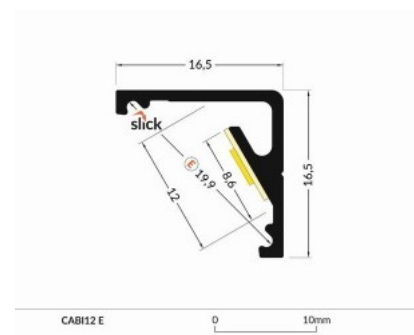

Aluminium profile TOPMET CABI12 E 3m black

Product code 18069

Brand [TOPMET](#)
Length 3000.0mm
Casing colour black
Casing material aluminium

Aluminum profile is an excellent way to create an aesthetic and practical lighting solution for areas that would otherwise remain in shadow. Corner-mounted aluminum profile is ideal for accent lighting in the kitchen, in kitchen cabinets or above countertops, for illuminating shelves and drawers in wardrobes, for mood lighting in the living room instead of traditional moldings, for highlighting decorative items and books on shelves, for lighting stair treads in corridors, and many other different places. In the LED House assortment, you will also find a suitable LED strip, cover, and all other necessary accessories for the aluminum profile! Illuminate your world with LED House professionals - [check out our project portfolio here!](#)