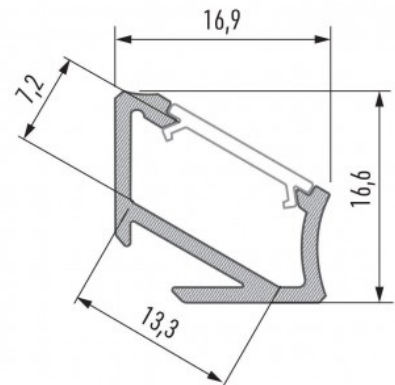

Aluminium profile LUMINES Type H 3m white

Product code 16331

Brand [LUMINES](#)
Length 3000.0mm
Casing colour white
Casing material aluminium
Polishing matt

Aluminum profile is an excellent way to create an aesthetic and practical lighting solution for areas that would otherwise remain in shadow. Corner-mounted aluminum profile is ideal for accent lighting in the kitchen, in kitchen cabinets or above countertops, for illuminating shelves and drawers in wardrobes, for mood lighting in the living room instead of traditional moldings, for highlighting decorative items and books on shelves, for lighting stair treads in corridors, and many other different places. In the LED House assortment, you will also find a suitable LED strip, cover, and all other necessary accessories for the aluminum profile! Illuminate your world with LED House professionals - [check out our project portfolio here!](#)