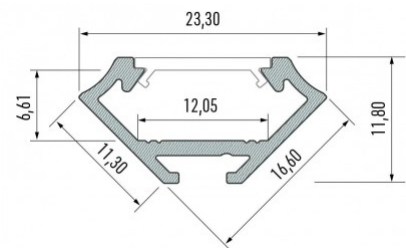

## Aluminium profile LUMINES Type C 2m gold

**Product code 19117**

Brand [LUMINES](#)  
 Height 16.6mm  
 Width 11.3mm  
 Length 2020.0mm  
 Casing colour gold  
 Casing material aluminium

Aluminum profile is an excellent way to create an aesthetic and practical lighting solution for areas that would otherwise remain in shadow. Corner-mounted aluminum profile is ideal for accent lighting in the kitchen, in kitchen cabinets or above countertops, for illuminating shelves and drawers in wardrobes, for mood lighting in the living room instead of traditional moldings, for highlighting decorative items and books on shelves, for lighting stair treads in corridors, and many other different places. In the LED House assortment, you will also find a suitable LED strip, cover, and all other necessary accessories for the aluminum profile! Illuminate your world with LED House professionals - [check out our project portfolio here!](#)

## Aluminium profile LUMINES Type C 2m white

**Product code 14821**

Brand [LUMINES](#)  
 Height 16.6mm  
 Width 11.3mm  
 Length 2000.0mm  
 Casing colour white  
 Casing material aluminium  
 Polishing matt