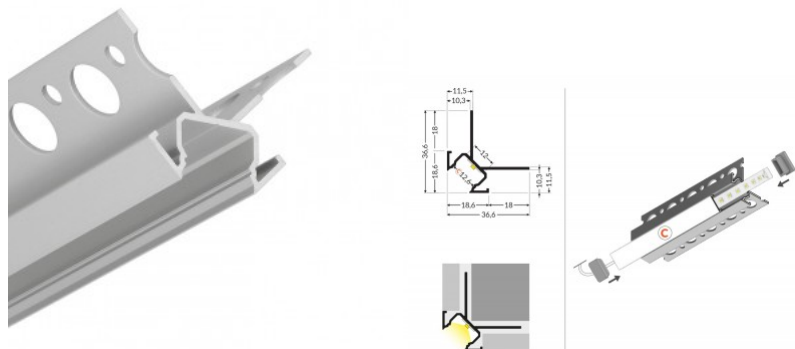

Aluminium profile TOPMET UNI-TILE12 270 DEG C PLUS 2m

Product code 23156

Brand [TOPMET](#)
Length 2000.0mm
Casing material aluminium