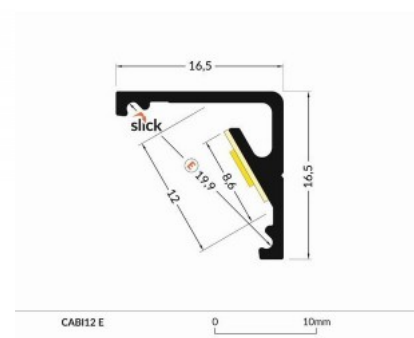

Aluminium profile LUZ NEGRA Zagreb 3m silver

Product code 16799

Brand [LUZ NEGRA](#)
Height 16.0mm
Width 16.0mm
Length 3000.0mm
Casing colour silver
Casing material aluminium
Polishing matt

Aluminum profile is an excellent way to create an aesthetic and practical lighting solution for areas that would otherwise remain in shadow. Corner-mounted aluminum profile is ideal for accent lighting in the kitchen, in kitchen cabinets or above countertops, for illuminating shelves and drawers in wardrobes, for mood lighting in the living room instead of traditional moldings, for highlighting decorative items and books on shelves, for lighting stair treads in corridors, and many other different places. In the LED House assortment, you will also find a suitable LED strip, cover, and all other necessary accessories for the aluminum profile! Illuminate your world with LED House professionals - check out our project portfolio here!

Aluminium profile TOPMET CABI12 E 2m

Product code 15399

Brand [TOPMET](#)

Length 2000.0mm

Casing material aluminium

Aluminum profile is an excellent way to create an aesthetic and practical lighting solution for areas that would otherwise remain in shadow. Corner-mounted aluminum profile is ideal for accent lighting in the kitchen, in kitchen cabinets or above countertops, for illuminating shelves and drawers in wardrobes, for mood lighting in the living room instead of traditional moldings, for highlighting decorative items and books on shelves, for lighting stair treads in corridors, and many other different places. In the LED House assortment, you will also find a suitable LED strip, cover, and all other necessary accessories for the aluminum profile! Illuminate your world with LED House professionals - [check out our project portfolio here!](#)