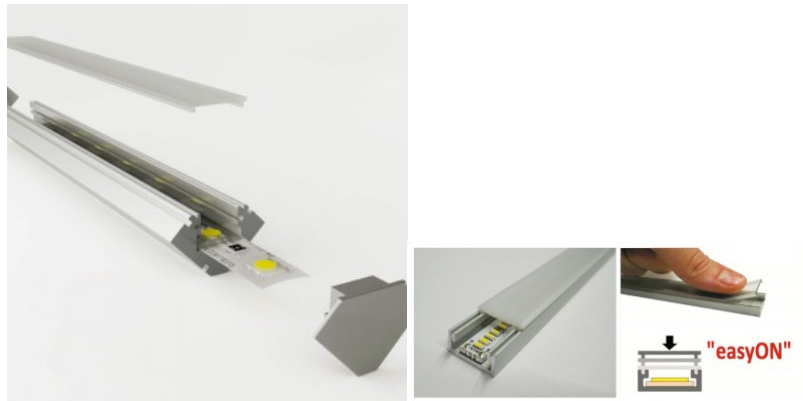

Aluminium profile LUZ NEGRA Sofia XL, 2m silver

Product code 14773

Brand [LUZ NEGRA](#)
Height 22.5mm
Width 22.5mm
Length 2000.0mm
Casing colour silver
Casing material aluminium
Polishing matt

Aluminum profile is an excellent way to create an aesthetic and practical lighting solution for areas that would otherwise remain in shadow. Corner-mounted aluminum profile is ideal for accent lighting in the kitchen, in kitchen cabinets or above countertops, for illuminating shelves and drawers in wardrobes, for mood lighting in the living room instead of traditional moldings, for highlighting decorative items and books on shelves, for lighting stair treads in corridors, and many other different places. In the LED House assortment, you will also find a suitable LED strip, cover, and all other necessary accessories for the aluminum profile! Illuminate your world with LED House professionals - [check out our project portfolio here!](#)