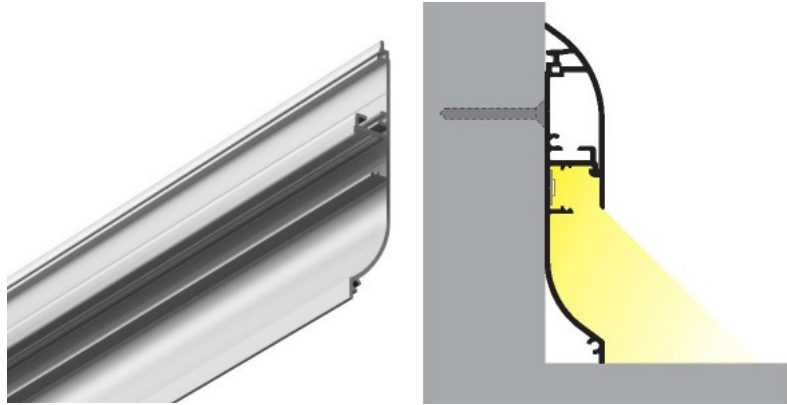

## Aluminium profile TOPMET SKIRT10 2m

**Product code 16297**

Brand [TOPMET](#)

Length 2000.0mm

Casing material aluminium

Aluminum profile is an excellent way to create an aesthetic and practical lighting solution for areas that would otherwise remain in shadow. Corner-mounted aluminum profile is ideal for accent lighting in the kitchen, in kitchen cabinets or above countertops, for illuminating shelves and drawers in wardrobes, for mood lighting in the living room instead of traditional moldings, for highlighting decorative items and books on shelves, for lighting stair treads in corridors, and many other different places. In the LED House assortment, you will also find a suitable LED strip, cover, and all other necessary accessories for the aluminum profile! Illuminate your world with LED House professionals - [check out our project portfolio here!](#)

## Aluminium profile TOPMET SKIRT10 2m Complementary profile

**Product code 16298**

Brand [TOPMET](#)  
 Length 2000.0mm  
 Casing material aluminium

Aluminum profile is an excellent way to create an aesthetic and practical lighting solution for areas that would otherwise remain in shadow. Corner-mounted aluminum profile is ideal for accent lighting in the kitchen, in kitchen cabinets or above countertops, for illuminating shelves and drawers in wardrobes, for mood lighting in the living room instead of traditional moldings, for highlighting decorative items and books on shelves, for lighting stair treads in corridors, and many other different places. In the LED House assortment, you will also find a suitable LED strip, cover, and all other necessary accessories for the aluminum profile! Illuminate your world with LED House professionals - [check out our project portfolio here!](#)