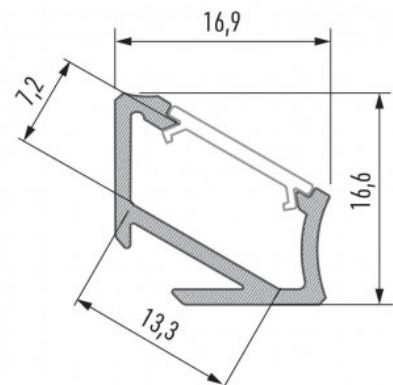

Aluminium profile LUMINES Type H 3m white

Product code 16331

Brand [LUMINES](#)
Length 3000.0mm
Casing colour white
Casing material aluminium
Polishing matt

Aluminum profile is an excellent way to create an aesthetic and practical lighting solution for areas that would otherwise remain in shadow. Corner-mounted aluminum profile is ideal for accent lighting in the kitchen, in kitchen cabinets or above countertops, for illuminating shelves and drawers in wardrobes, for mood lighting in the living room instead of traditional moldings, for highlighting decorative items and books on shelves, for lighting stair treads in corridors, and many other different places. In the LED House assortment, you will also find a suitable LED strip, cover, and all other necessary accessories for the aluminum profile! Illuminate your world with LED House professionals - [check out our project portfolio here!](#)