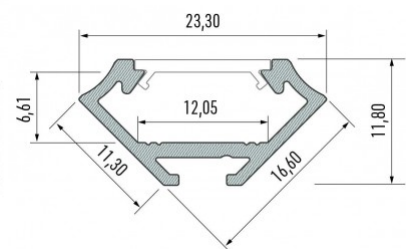

Aluminium profile LUMINES Type C 2m silver

Product code 14517

Brand [LUMINES](#)
 Height 16.6mm
 Width 11.3mm
 Length 2020.0mm
 Casing colour silver
 Casing material aluminium

Aluminum profile is an excellent way to create an aesthetic and practical lighting solution for areas that would otherwise remain in shadow. Corner-mounted aluminum profile is ideal for accent lighting in the kitchen, in kitchen cabinets or above countertops, for illuminating shelves and drawers in wardrobes, for mood lighting in the living room instead of traditional moldings, for highlighting decorative items and books on shelves, for lighting stair treads in corridors, and many other different places. In the LED House assortment, you will also find a suitable LED strip, cover, and all other necessary accessories for the aluminum profile! Illuminate your world with LED House professionals - [check out our project portfolio here!](#)

Aluminium profile LUMINES Type C 2m white

Product code 14821

Brand [LUMINES](#)
 Height 16.6mm
 Width 11.3mm
 Length 2000.0mm
 Casing colour white
 Casing material aluminium
 Polishing matt

Aluminum profile is an excellent way to create an aesthetic and practical lighting solution for areas that would otherwise remain in shadow. Corner-mounted aluminum profile is ideal for accent lighting in the kitchen, in kitchen cabinets or above countertops, for illuminating shelves and drawers in wardrobes, for mood lighting in the living room instead of traditional moldings, for highlighting decorative items and books on shelves, for lighting stair treads in corridors, and many other different places. In the LED House assortment, you will also find a suitable LED strip, cover, and all other necessary accessories for the aluminum profile! Illuminate your world with LED House professionals - [check out our project portfolio here!](#)