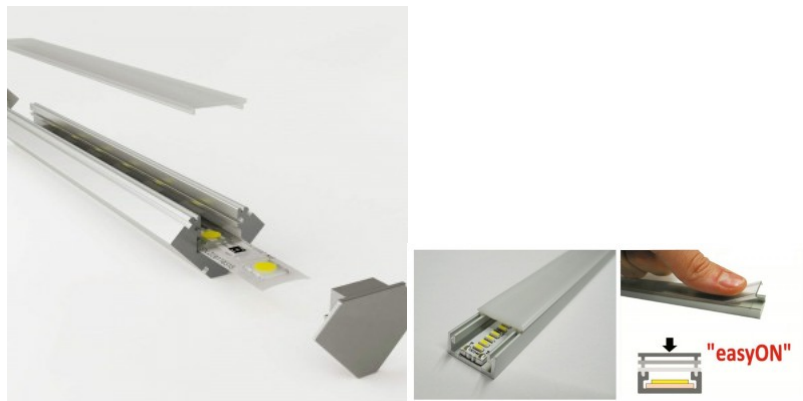

Aluminium profile LUZ NEGRA Sofia XL, 2m silver

Product code 14773

Brand [LUZ NEGRA](#)
Height 22.5mm
Width 22.5mm
Length 2000.0mm
Casing colour silver
Casing material aluminium
Polishing matt

Aluminum profile is an excellent way to create an aesthetic and practical lighting solution for areas that would otherwise remain in shadow. Corner-mounted aluminum profile is ideal for accent lighting in the kitchen, in kitchen cabinets or above countertops, for illuminating shelves and drawers in wardrobes, for mood lighting in the living room instead of traditional moldings, for highlighting decorative items and books on shelves, for lighting stair treads in corridors, and many other different places. In the LED House assortment, you will also find a suitable LED strip, cover, and all other necessary accessories for the aluminum profile! Illuminate your world with LED House professionals - [check out our project portfolio here!](#)