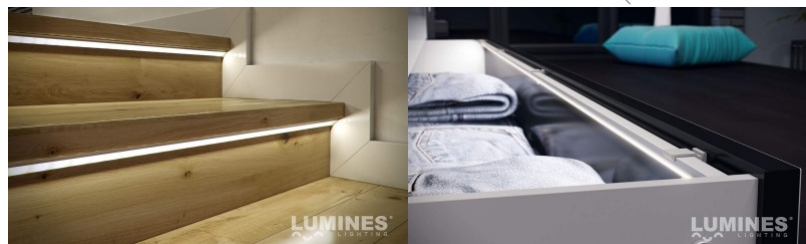

## Aluminium profile LUMINES Type C 2m black

**Product code 14789**

Brand [LUMINES](#)  
 Height 16.6mm  
 Width 11.3mm  
 Casing colour black  
 Casing material aluminium

Aluminum profile is an excellent way to create an aesthetic and practical lighting solution for areas that would otherwise remain in shadow. Corner-mounted aluminum profile is ideal for accent lighting in the kitchen, in kitchen cabinets or above countertops, for illuminating shelves and drawers in wardrobes, for mood lighting in the living room instead of traditional moldings, for highlighting decorative items and books on shelves, for lighting stair treads in corridors, and many other different places. In the LED House assortment, you will also find a suitable LED strip, cover, and all other necessary accessories for the aluminum profile! Illuminate your world with LED House professionals - [check out our project portfolio here!](#)

## Aluminium profile LUMINES Type C 2m gold

**Product code 19117**

Brand [LUMINES](#)  
 Height 16.6mm  
 Width 11.3mm  
 Length 2020.0mm  
 Casing colour gold  
 Casing material aluminium

Aluminum profile is an excellent way to create an aesthetic and practical lighting solution for areas that would otherwise remain in shadow. Corner-mounted aluminum profile is ideal for accent lighting in the kitchen, in kitchen cabinets or above countertops, for illuminating shelves and drawers in wardrobes, for mood lighting in the living room instead of traditional moldings, for highlighting decorative items and books on shelves, for lighting stair treads in corridors, and many other different places. In the LED House assortment, you will also find a suitable LED strip, cover, and all other necessary accessories for the aluminum profile! Illuminate your world with LED House professionals - [check out our project portfolio here!](#)