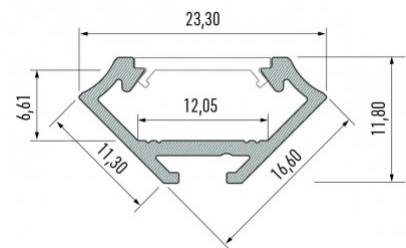

Aluminium profile LUMINES Type C 3m black

Product code 15143

Brand [LUMINES](#)
Height 16.6mm
Width 11.3mm
Length 3000.0mm
Casing colour black
Casing material aluminium

Aluminum profile is an excellent way to create an aesthetic and practical lighting solution for areas that would otherwise remain in shadow. Corner-mounted aluminum profile is ideal for accent lighting in the kitchen, in kitchen cabinets or above countertops, for illuminating shelves and drawers in wardrobes, for mood lighting in the living room instead of traditional moldings, for highlighting decorative items and books on shelves, for lighting stair treads in corridors, and many other different places. In the LED House assortment, you will also find a suitable LED strip, cover, and all other necessary accessories for the aluminum profile! Illuminate your world with LED House professionals - [check out our project portfolio here!](#)