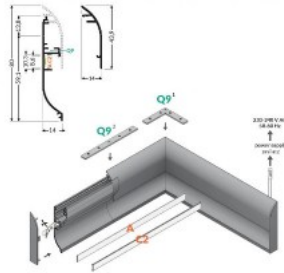

Aluminium profile TOPMET SKIRT10 2m silver

Product code 16297

Brand [TOPMET](#)
Length 2000.0mm
Casing colour silver

Aluminum profile is an excellent way to create an aesthetic and practical lighting solution for areas that would otherwise remain in shadow. Corner-mounted aluminum profile is ideal for accent lighting in the kitchen, in kitchen cabinets or above countertops, for illuminating shelves and drawers in wardrobes, for mood lighting in the living room instead of traditional moldings, for highlighting decorative items and books on shelves, for lighting stair treads in corridors, and many other different places. In the LED House assortment, you will also find a suitable LED strip, cover, and all other necessary accessories for the aluminum profile! Illuminate your world with LED House professionals - [check out our project portfolio here!](#)