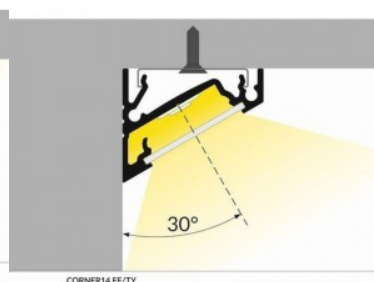

Aluminium profile TOPMET CORNER14 EF/TY 2m white

Product code 20110

Brand [TOPMET](#)
Length 2000.0mm
Casing colour white
Casing material aluminium