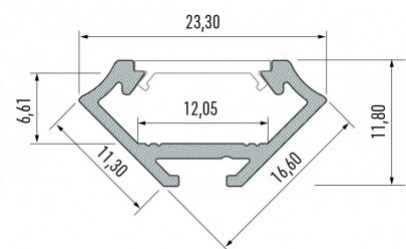

Aluminium profile LUMINES Type C 3m white

Product code 15678

Brand [LUMINES](#)
Height 16.6mm
Width 11.3mm
Length 3000.0mm
Casing colour white
Casing material aluminium

Aluminum profile is an excellent way to create an aesthetic and practical lighting solution for areas that would otherwise remain in shadow. Corner-mounted aluminum profile is ideal for accent lighting in the kitchen, in kitchen cabinets or above countertops, for illuminating shelves and drawers in wardrobes, for mood lighting in the living room instead of traditional moldings, for highlighting decorative items and books on shelves, for lighting stair treads in corridors, and many other different places. In the LED House assortment, you will also find a suitable LED strip, cover, and all other necessary accessories for the aluminum profile! Illuminate your world with LED House professionals - [check out our project portfolio here!](#)