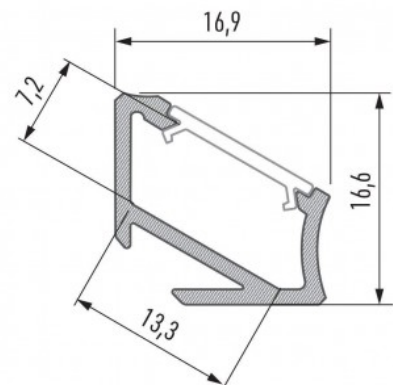

Aluminium profile LUMINES Type H 2m white

Product code 14820

Brand [LUMINES](#)
Length 2020.0mm
Casing colour white
Casing material aluminium
Polishing matt

Aluminum profile is an excellent way to create an aesthetic and practical lighting solution for areas that would otherwise remain in shadow. Corner-mounted aluminum profile is ideal for accent lighting in the kitchen, in kitchen cabinets or above countertops, for illuminating shelves and drawers in wardrobes, for mood lighting in the living room instead of traditional moldings, for highlighting decorative items and books on shelves, for lighting stair treads in corridors, and many other different places. In the LED House assortment, you will also find a suitable LED strip, cover, and all other necessary accessories for the aluminum profile! Illuminate your world with LED House professionals - [check out our project portfolio here!](#)