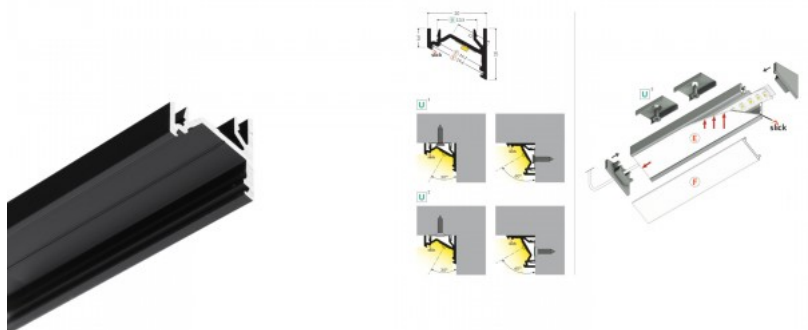

Aluminium profile TOPMET CORNER12 2m black

Product code 18462

Brand [TOPMET](#)

Length 2000.0mm

Casing colour black

Casing material aluminium