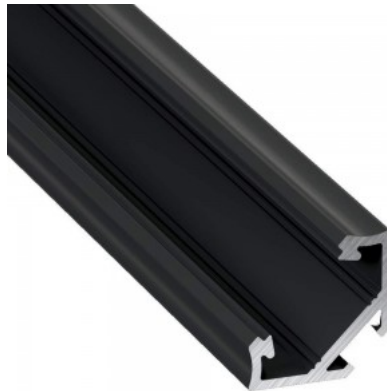

Aluminium profile LUMINES Type C 2m black

Product code 14789

Brand [LUMINES](#)
 Height 16.6mm
 Width 11.3mm
 Casing colour black
 Casing material aluminium

Aluminum profile is an excellent way to create an aesthetic and practical lighting solution for areas that would otherwise remain in shadow. Corner-mounted aluminum profile is ideal for accent lighting in the kitchen, in kitchen cabinets or above countertops, for illuminating shelves and drawers in wardrobes, for mood lighting in the living room instead of traditional moldings, for highlighting decorative items and books on shelves, for lighting stair treads in corridors, and many other different places. In the LED House assortment, you will also find a suitable LED strip, cover, and all other necessary accessories for the aluminum profile! Illuminate your world with LED House professionals - [check out our project portfolio here!](#)

Aluminium profile LUMINES Type C 2m gold

Product code 19117

Brand [LUMINES](#)
 Height 16.6mm
 Width 11.3mm
 Length 2020.0mm
 Casing colour gold
 Casing material aluminium

Aluminum profile is an excellent way to create an aesthetic and practical lighting solution for areas that would otherwise remain in shadow. Corner-mounted aluminum profile is ideal for accent lighting in the kitchen, in kitchen cabinets or above countertops, for illuminating shelves and drawers in wardrobes, for mood lighting in the living room instead of traditional moldings, for highlighting decorative items and books on shelves, for lighting stair treads in corridors, and many other different places. In the LED House assortment, you will also find a suitable LED strip, cover, and all other necessary accessories for the aluminum profile! Illuminate your world with LED House professionals - [check out our project portfolio here!](#)