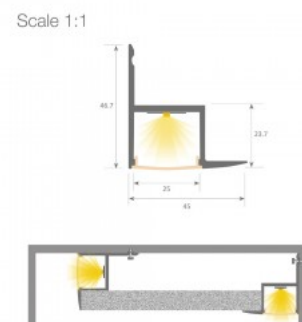

Aluminium profile LUZ NEGRA Kansas 2m silver

Product code 22620

Brand [LUZ NEGRA](#)
Height 46.7mm
Width 45.0mm
Length 2000.0mm
Casing colour silver
Casing material aluminium
Polishing matt