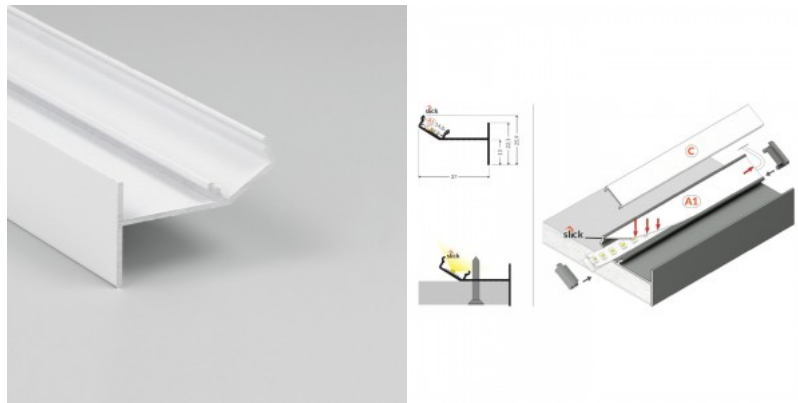

FRAME14 BC/Q

Aluminium profile TOPMET FRAME14 BC/Q 2m white

Product code 17952

Brand [TOPMET](#)
Length 2000.0mm
Casing colour white

Aluminum profile is an excellent way to create an aesthetic and practical lighting solution for areas that would otherwise remain in shadow. Corner-mounted aluminum profile is ideal for accent lighting in the kitchen, in kitchen cabinets or above countertops, for illuminating shelves and drawers in wardrobes, for mood lighting in the living room instead of traditional moldings, for highlighting decorative items and books on shelves, for lighting stair treads in corridors, and many other different places. In the LED House assortment, you will also find a suitable LED strip, cover, and all other necessary accessories for the aluminum profile! Illuminate your world with LED House professionals - [check out our project portfolio here!](#)

Aluminium profile TOPMET GLOW12 UP A1C 2m white

Product code 18016

Brand [TOPMET](#)

Casing colour white

Aluminum profile is an excellent way to create an aesthetic and practical lighting solution for areas that would otherwise remain in shadow. Corner-mounted aluminum profile is ideal for accent lighting in the kitchen, in kitchen cabinets or above countertops, for illuminating shelves and drawers in wardrobes, for mood lighting in the living room instead of traditional moldings, for highlighting decorative items and books on shelves, for lighting stair treads in corridors, and many other different places. In the LED House assortment, you will also find a suitable LED strip, cover, and all other necessary accessories for the aluminum profile! Illuminate your world with LED House professionals - [check out our project portfolio here!](#)