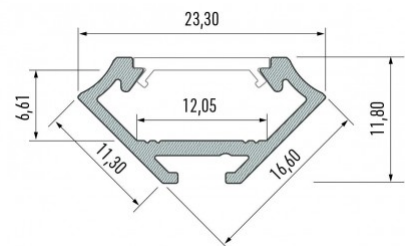

Aluminium profile LUMINES Type C 2m gold

Product code 19117

Brand [LUMINES](#)
 Height 16.6mm
 Width 11.3mm
 Length 2020.0mm
 Casing colour gold
 Casing material aluminium

Aluminum profile is an excellent way to create an aesthetic and practical lighting solution for areas that would otherwise remain in shadow. Corner-mounted aluminum profile is ideal for accent lighting in the kitchen, in kitchen cabinets or above countertops, for illuminating shelves and drawers in wardrobes, for mood lighting in the living room instead of traditional moldings, for highlighting decorative items and books on shelves, for lighting stair treads in corridors, and many other different places. In the LED House assortment, you will also find a suitable LED strip, cover, and all other necessary accessories for the aluminum profile! Illuminate your world with LED House professionals - [check out our project portfolio here!](#)

Aluminium profile LUMINES Type C 2m silver

Product code 14517

Brand [LUMINES](#)
 Height 16.6mm
 Width 11.3mm
 Length 2020.0mm
 Casing colour silver
 Casing material aluminium

Aluminum profile is an excellent way to create an aesthetic and practical lighting solution for areas that would otherwise remain in shadow. Corner-mounted aluminum profile is ideal for accent lighting in the kitchen, in kitchen cabinets or above countertops, for illuminating shelves and drawers in wardrobes, for mood lighting in the living room instead of traditional moldings, for highlighting decorative items and books on shelves, for lighting stair treads in corridors, and many other different places. In the LED House assortment, you will also find a suitable LED strip, cover, and all other necessary accessories for the aluminum profile! Illuminate your world with LED House professionals - [check out our project portfolio here!](#)