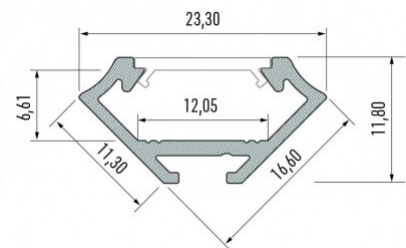

Aluminium profile LUMINES Type C 3m silver

Product code 16268

Brand [LUMINES](#)
 Height 16.6mm
 Width 11.3mm
 Casing colour silver
 Casing material aluminium

Aluminum profile is an excellent way to create an aesthetic and practical lighting solution for areas that would otherwise remain in shadow. Corner-mounted aluminum profile is ideal for accent lighting in the kitchen, in kitchen cabinets or above countertops, for illuminating shelves and drawers in wardrobes, for mood lighting in the living room instead of traditional moldings, for highlighting decorative items and books on shelves, for lighting stair treads in corridors, and many other different places. In the LED House assortment, you will also find a suitable LED strip, cover, and all other necessary accessories for the aluminum profile! Illuminate your world with LED House professionals - [check out our project portfolio here!](#)

Aluminium profile LUMINES Type C 3m white

Product code 15678

Brand [LUMINES](#)
 Height 16.6mm
 Width 11.3mm
 Length 3000.0mm
 Casing colour white
 Casing material aluminium

Aluminum profile is an excellent way to create an aesthetic and practical lighting solution for areas that would otherwise remain in shadow. Corner-mounted aluminum profile is ideal for accent lighting in the kitchen, in kitchen cabinets or above countertops, for illuminating shelves and drawers in wardrobes, for mood lighting in the living room instead of traditional moldings, for highlighting decorative items and books on shelves, for lighting stair treads in corridors, and many other different places. In the LED House assortment, you will also find a suitable LED strip, cover, and all other necessary accessories for the aluminum profile! Illuminate your world with LED House professionals - [check out our project portfolio here!](#)