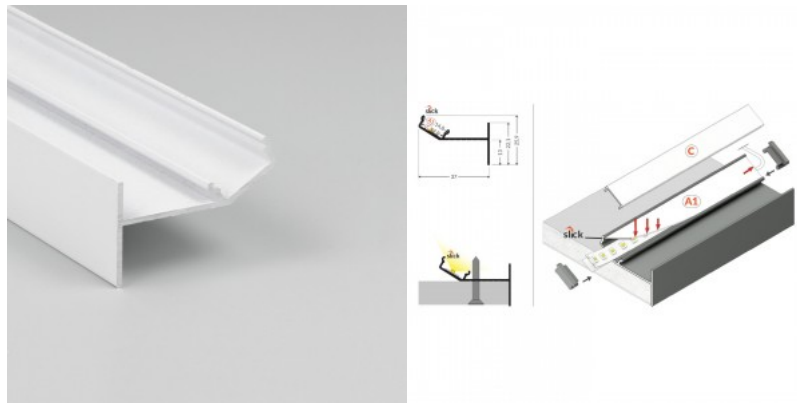

Aluminium profile TOPMET FRAME14 BC/Q 2m white

Product code 17952

Brand [TOPMET](#)
Length 2000.0mm
Casing colour white

Aluminum profile is an excellent way to create an aesthetic and practical lighting solution for areas that would otherwise remain in shadow. Corner-mounted aluminum profile is ideal for accent lighting in the kitchen, in kitchen cabinets or above countertops, for illuminating shelves and drawers in wardrobes, for mood lighting in the living room instead of traditional moldings, for highlighting decorative items and books on shelves, for lighting stair treads in corridors, and many other different places. In the LED House assortment, you will also find a suitable LED strip, cover, and all other necessary accessories for the aluminum profile! Illuminate your world with LED House professionals - [check out our project portfolio here!](#)

Aluminium profile TOPMET GLOW12 UP A1C 2m white

Product code 18016

Brand [TOPMET](#)

Casing colour white

Aluminum profile is an excellent way to create an aesthetic and practical lighting solution for areas that would otherwise remain in shadow. Corner-mounted aluminum profile is ideal for accent lighting in the kitchen, in kitchen cabinets or above countertops, for illuminating shelves and drawers in wardrobes, for mood lighting in the living room instead of traditional moldings, for highlighting decorative items and books on shelves, for lighting stair treads in corridors, and many other different places. In the LED House assortment, you will also find a suitable LED strip, cover, and all other necessary accessories for the aluminum profile! Illuminate your world with LED House professionals - [check out our project portfolio here!](#)