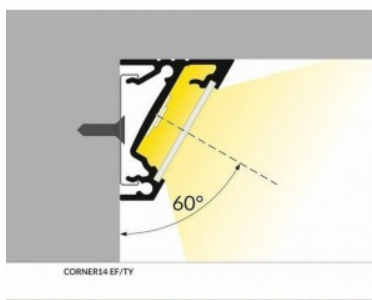

Aluminium profile TOPMET CORNER14 EF/TY 2m white

Product code 20110

Brand [TOPMET](#)
Length 2000.0mm
Casing colour white
Casing material aluminium