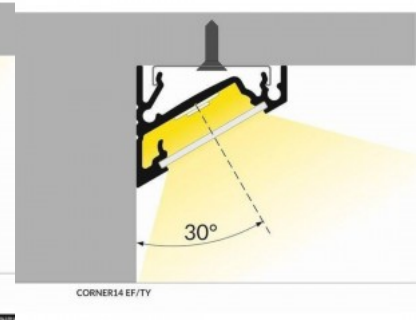

CORNER14 EF/TY