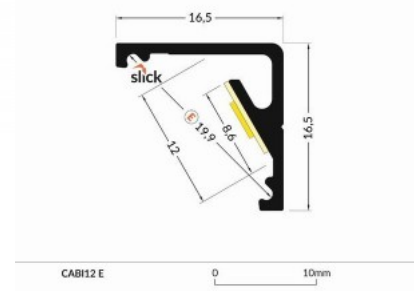

Aluminium profile TOPMET CABI12 E 2m aluminum

Product code 18413

Brand [TOPMET](#)

Length 2000.0mm

Casing colour aluminum

Casing material aluminium

Aluminum profile is an excellent way to create an aesthetic and practical lighting solution for areas that would otherwise remain in shadow. Corner-mounted aluminum profile is ideal for accent lighting in the kitchen, in kitchen cabinets or above countertops, for illuminating shelves and drawers in wardrobes, for mood lighting in the living room instead of traditional moldings, for highlighting decorative items and books on shelves, for lighting stair treads in corridors, and many other different places. In the LED House assortment, you will also find a suitable LED strip, cover, and all other necessary accessories for the aluminum profile! Illuminate your world with LED House professionals - [check out our project portfolio here!](#)