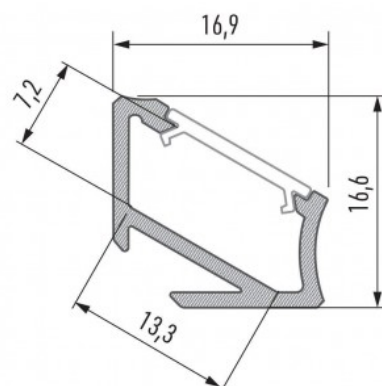

Aluminium profile LUMINES Type H 2m white

Product code 14820

Brand [LUMINES](#)
Length 2020.0mm
Casing colour white
Casing material aluminium
Polishing matt

Aluminum profile is an excellent way to create an aesthetic and practical lighting solution for areas that would otherwise remain in shadow. Corner-mounted aluminum profile is ideal for accent lighting in the kitchen, in kitchen cabinets or above countertops, for illuminating shelves and drawers in wardrobes, for mood lighting in the living room instead of traditional moldings, for highlighting decorative items and books on shelves, for lighting stair treads in corridors, and many other different places. In the LED House assortment, you will also find a suitable LED strip, cover, and all other necessary accessories for the aluminum profile! Illuminate your world with LED House professionals - [check out our project portfolio here!](#)