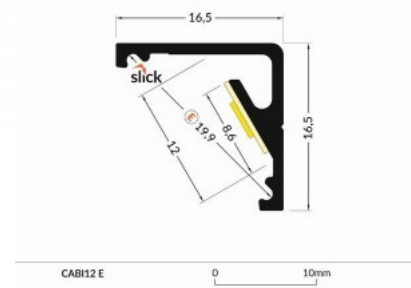

## Aluminium profile TOPMET CABI12 E 2m aluminum

**Product code 18413**

Brand [TOPMET](#)

Length 2000.0mm

Casing colour aluminum

Casing material aluminium

Aluminum profile is an excellent way to create an aesthetic and practical lighting solution for areas that would otherwise remain in shadow. Corner-mounted aluminum profile is ideal for accent lighting in the kitchen, in kitchen cabinets or above countertops, for illuminating shelves and drawers in wardrobes, for mood lighting in the living room instead of traditional moldings, for highlighting decorative items and books on shelves, for lighting stair treads in corridors, and many other different places. In the LED House assortment, you will also find a suitable LED strip, cover, and all other necessary accessories for the aluminum profile! Illuminate your world with LED House professionals - [check out our project portfolio here!](#)