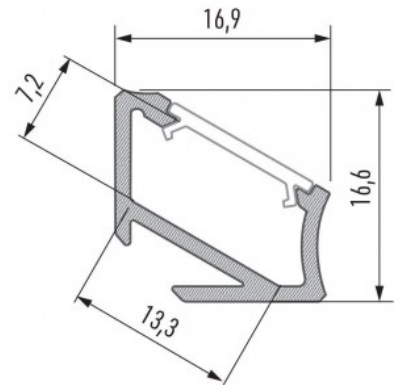

Aluminium profile LUMINES Type H 2m, black

Product code 14798

Brand [LUMINES](#)
Length 2020.0mm
Casing material aluminium
Polishing matt

Aluminum profile is an excellent way to create an aesthetic and practical lighting solution for areas that would otherwise remain in shadow. Corner-mounted aluminum profile is ideal for accent lighting in the kitchen, in kitchen cabinets or above countertops, for illuminating shelves and drawers in wardrobes, for mood lighting in the living room instead of traditional moldings, for highlighting decorative items and books on shelves, for lighting stair treads in corridors, and many other different places. In the LED House assortment, you will also find a suitable LED strip, cover, and all other necessary accessories for the aluminum profile! Illuminate your world with LED House professionals - [check out our project portfolio here!](#)