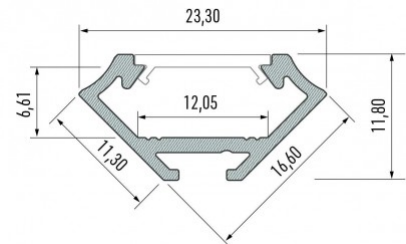

Aluminium profile LUMINES Type C 2m black

Product code 14789

Brand [LUMINES](#)
 Height 16.6mm
 Width 11.3mm
 Casing colour black
 Casing material aluminium

Aluminum profile is an excellent way to create an aesthetic and practical lighting solution for areas that would otherwise remain in shadow. Corner-mounted aluminum profile is ideal for accent lighting in the kitchen, in kitchen cabinets or above countertops, for illuminating shelves and drawers in wardrobes, for mood lighting in the living room instead of traditional moldings, for highlighting decorative items and books on shelves, for lighting stair treads in corridors, and many other different places. In the LED House assortment, you will also find a suitable LED strip, cover, and all other necessary accessories for the aluminum profile! Illuminate your world with LED House professionals - [check out our project portfolio here!](#)

Aluminium profile LUMINES Type C 2m gold

Product code 19117

Brand [LUMINES](#)
 Height 16.6mm
 Width 11.3mm
 Length 2020.0mm
 Casing colour gold
 Casing material aluminium

Aluminum profile is an excellent way to create an aesthetic and practical lighting solution for areas that would otherwise remain in shadow. Corner-mounted aluminum profile is ideal for accent lighting in the kitchen, in kitchen cabinets or above countertops, for illuminating shelves and drawers in wardrobes, for mood lighting in the living room instead of traditional moldings, for highlighting decorative items and books on shelves, for lighting stair treads in corridors, and many other different places. In the LED House assortment, you will also find a suitable LED strip, cover, and all other necessary accessories for the aluminum profile! Illuminate your world with LED House professionals - [check out our project portfolio here!](#)