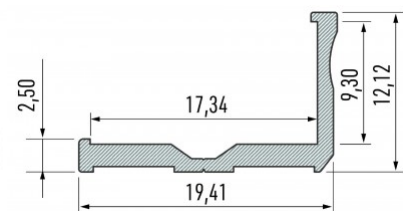

## Aluminium profile LUMINES Type C 3m white

**Product code 15678**

Brand [LUMINES](#)  
 Height 16.6mm  
 Width 11.3mm  
 Length 3000.0mm  
 Casing colour white  
 Casing material aluminium

Aluminum profile is an excellent way to create an aesthetic and practical lighting solution for areas that would otherwise remain in shadow. Corner-mounted aluminum profile is ideal for accent lighting in the kitchen, in kitchen cabinets or above countertops, for illuminating shelves and drawers in wardrobes, for mood lighting in the living room instead of traditional moldings, for highlighting decorative items and books on shelves, for lighting stair treads in corridors, and many other different places. In the LED House assortment, you will also find a suitable LED strip, cover, and all other necessary accessories for the aluminum profile! Illuminate your world with LED House professionals - [check out our project portfolio here!](#)

## Aluminium profile LUMINES Type E 2m silver

**Product code 14533**

Brand [LUMINES](#)  
 Height 12.2mm  
 Width 19.8mm  
 Length 2020.0mm  
 Casing colour silver  
 Casing material aluminium

Aluminum profile is an excellent way to create an aesthetic and practical lighting solution for areas that would otherwise remain in shadow. Corner-mounted aluminum profile is ideal for accent lighting in the kitchen, in kitchen cabinets or above countertops, for illuminating shelves and drawers in wardrobes, for mood lighting in the living room instead of traditional moldings, for highlighting decorative items and books on shelves, for lighting stair treads in corridors, and many other different places. In the LED House assortment, you will also find a suitable LED strip, cover, and all other necessary accessories for the aluminum profile! Illuminate your world with LED House professionals - [check out our project portfolio here!](#)