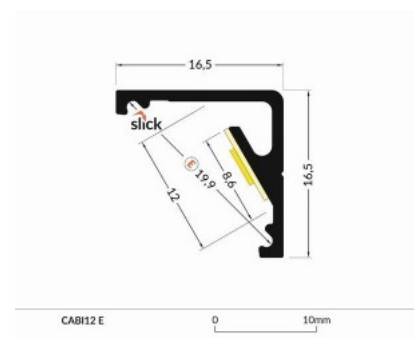

Aluminium profile TOPMET CABI12 E 2m black

Product code 16723

Brand [TOPMET](#)
Length 2000.0mm
Casing colour black
Casing material aluminium

Aluminum profile is an excellent way to create an aesthetic and practical lighting solution for areas that would otherwise remain in shadow. Corner-mounted aluminum profile is ideal for accent lighting in the kitchen, in kitchen cabinets or above countertops, for illuminating shelves and drawers in wardrobes, for mood lighting in the living room instead of traditional moldings, for highlighting decorative items and books on shelves, for lighting stair treads in corridors, and many other different places. In the LED House assortment, you will also find a suitable LED strip, cover, and all other necessary accessories for the aluminum profile! Illuminate your world with LED House professionals - [check out our project portfolio here!](#)