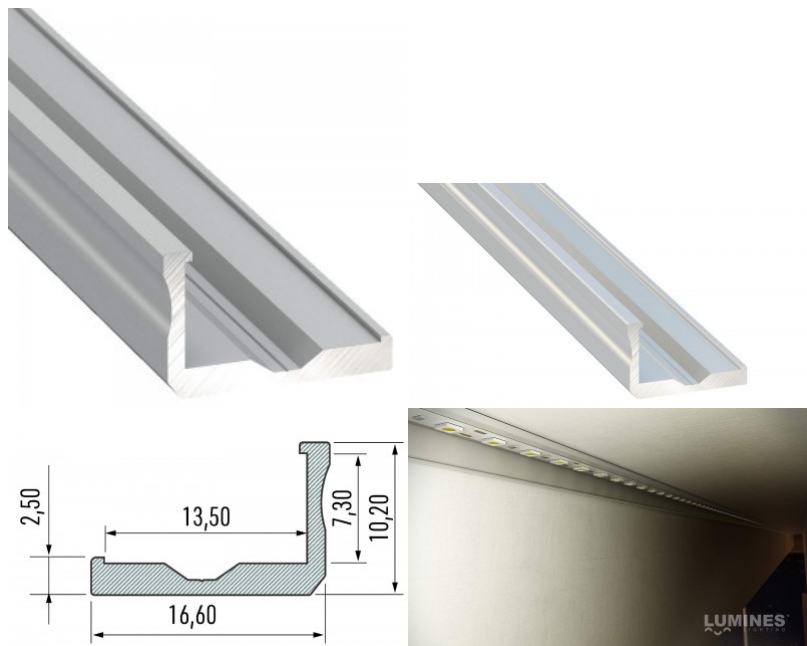

Aluminium profile LUMINES Type E 3m silver

Product code 16290

Brand [LUMINES](#)
 Height 12.2mm
 Width 19.8mm
 Length 3000.0mm
 Casing colour silver
 Casing material aluminium

Aluminum profile is an excellent way to create an aesthetic and practical lighting solution for areas that would otherwise remain in shadow. Corner-mounted aluminum profile is ideal for accent lighting in the kitchen, in kitchen cabinets or above countertops, for illuminating shelves and drawers in wardrobes, for mood lighting in the living room instead of traditional moldings, for highlighting decorative items and books on shelves, for lighting stair treads in corridors, and many other different places. In the LED House assortment, you will also find a suitable LED strip, cover, and all other necessary accessories for the aluminum profile! Illuminate your world with LED House professionals - [check out our project portfolio here!](#)

Aluminium profile LUMINES Type F 2m silver

Product code 14534

Brand [LUMINES](#)
 Height 10.2mm
 Width 16.6mm
 Length 2020.0mm
 Casing colour silver
 Casing material aluminium

Aluminum profile is an excellent way to create an aesthetic and practical lighting solution for areas that would otherwise remain in shadow. Corner-mounted aluminum profile is ideal for accent lighting in the kitchen, in kitchen cabinets or above countertops, for illuminating shelves and drawers in wardrobes, for mood lighting in the living room instead of traditional moldings, for highlighting decorative items and books on shelves, for lighting stair treads in corridors, and many other different places. In the LED House assortment, you will also find a suitable LED strip, cover, and all other necessary accessories for the aluminum profile! Illuminate your world with LED House professionals - [check out our project portfolio here!](#)