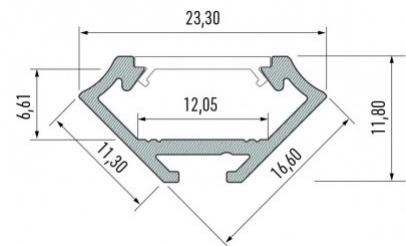

Aluminium profile LUMINES Type C 3m silver

Product code 16268

Brand [LUMINES](#)
Height 16.6mm
Width 11.3mm
Casing colour silver
Casing material aluminium

Aluminum profile is an excellent way to create an aesthetic and practical lighting solution for areas that would otherwise remain in shadow. Corner-mounted aluminum profile is ideal for accent lighting in the kitchen, in kitchen cabinets or above countertops, for illuminating shelves and drawers in wardrobes, for mood lighting in the living room instead of traditional moldings, for highlighting decorative items and books on shelves, for lighting stair treads in corridors, and many other different places. In the LED House assortment, you will also find a suitable LED strip, cover, and all other necessary accessories for the aluminum profile! Illuminate your world with LED House professionals - [check out our project portfolio here!](#)