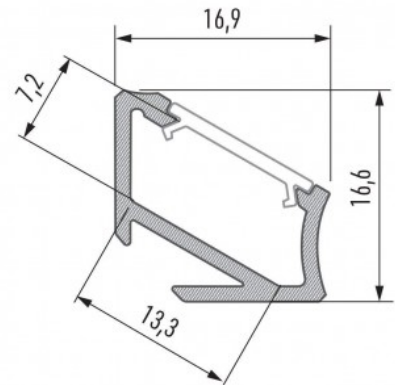

Aluminium profile LUMINES Type H 3m, black

Product code 17012

Brand [LUMINES](#)
Length 3000.0mm
Casing material aluminium
Polishing matt

Aluminum profile is an excellent way to create an aesthetic and practical lighting solution for areas that would otherwise remain in shadow. Corner-mounted aluminum profile is ideal for accent lighting in the kitchen, in kitchen cabinets or above countertops, for illuminating shelves and drawers in wardrobes, for mood lighting in the living room instead of traditional moldings, for highlighting decorative items and books on shelves, for lighting stair treads in corridors, and many other different places. In the LED House assortment, you will also find a suitable LED strip, cover, and all other necessary accessories for the aluminum profile! Illuminate your world with LED House professionals - [check out our project portfolio here!](#)