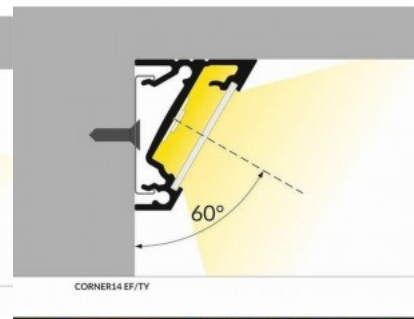

Aluminium profile TOPMET CORNER14 EF/TY 2m

Product code 18439

Brand [TOPMET](#)
Length 2000.0mm
Casing material aluminium