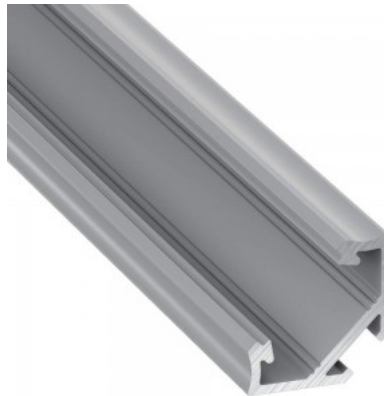

Aluminium profile LUMINES Type C 3m silver

Product code 16268

Brand [LUMINES](#)
Height 16.6mm
Width 11.3mm
Casing colour silver
Casing material aluminium

Aluminum profile is an excellent way to create an aesthetic and practical lighting solution for areas that would otherwise remain in shadow. Corner-mounted aluminum profile is ideal for accent lighting in the kitchen, in kitchen cabinets or above countertops, for illuminating shelves and drawers in wardrobes, for mood lighting in the living room instead of traditional moldings, for highlighting decorative items and books on shelves, for lighting stair treads in corridors, and many other different places. In the LED House assortment, you will also find a suitable LED strip, cover, and all other necessary accessories for the aluminum profile! Illuminate your world with LED House professionals - [check out our project portfolio here!](#)