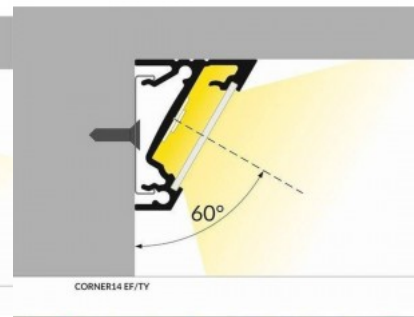

CORNER14 EF/TY