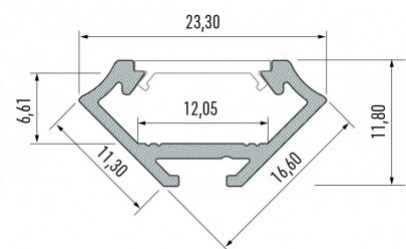

Aluminium profile LUMINES Type C 3m silver

Product code 16268

Brand [LUMINES](#)

Height 16.6mm

Width 11.3mm

Casing colour silver

Casing material aluminium

Aluminum profile is an excellent way to create an aesthetic and practical lighting solution for areas that would otherwise remain in shadow. Corner-mounted aluminum profile is ideal for accent lighting in the kitchen, in kitchen cabinets or above countertops, for illuminating shelves and drawers in wardrobes, for mood lighting in the living room instead of traditional moldings, for highlighting decorative items and books on shelves, for lighting stair treads in corridors, and many other different places. In the LED House assortment, you will also find a suitable LED strip, cover, and all other necessary accessories for the aluminum profile! Illuminate your world with LED House professionals - [check out our project portfolio here!](#)

Aluminium profile LUMINES Type C 3m white

Product code 15678

Brand [LUMINES](#)
 Height 16.6mm
 Width 11.3mm
 Length 3000.0mm
 Casing colour white
 Casing material aluminium

Aluminum profile is an excellent way to create an aesthetic and practical lighting solution for areas that would otherwise remain in shadow. Corner-mounted aluminum profile is ideal for accent lighting in the kitchen, in kitchen cabinets or above countertops, for illuminating shelves and drawers in wardrobes, for mood lighting in the living room instead of traditional moldings, for highlighting decorative items and books on shelves, for lighting stair treads in corridors, and many other different places. In the LED House assortment, you will also find a suitable LED strip, cover, and all other necessary accessories for the aluminum profile! Illuminate your world with LED House professionals - [check out our project portfolio here!](#)