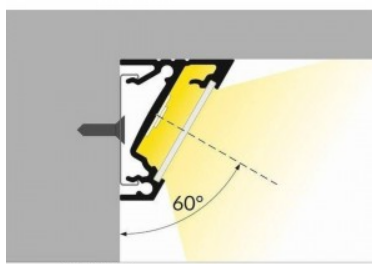

CORNER14 EF/TY