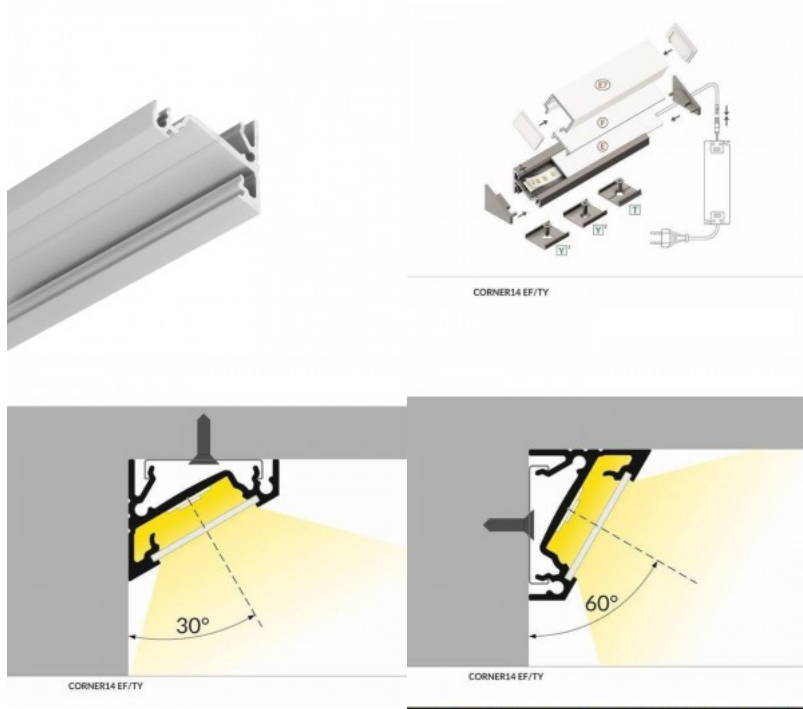

Aluminium profile TOPMET CORNER14 EF/TY 2m

Product code 18439

Brand [TOPMET](#)
Length 2000.0mm
Casing material aluminium