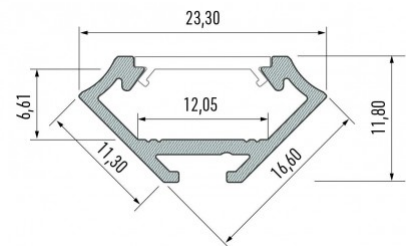

## Aluminium profile LUMINES Type C 2m gold

**Product code 19117**

Brand [LUMINES](#)  
 Height 16.6mm  
 Width 11.3mm  
 Length 2020.0mm  
 Casing colour gold  
 Casing material aluminium

Aluminum profile is an excellent way to create an aesthetic and practical lighting solution for areas that would otherwise remain in shadow. Corner-mounted aluminum profile is ideal for accent lighting in the kitchen, in kitchen cabinets or above countertops, for illuminating shelves and drawers in wardrobes, for mood lighting in the living room instead of traditional moldings, for highlighting decorative items and books on shelves, for lighting stair treads in corridors, and many other different places. In the LED House assortment, you will also find a suitable LED strip, cover, and all other necessary accessories for the aluminum profile! Illuminate your world with LED House professionals - [check out our project portfolio here!](#)

## Aluminium profile LUMINES Type C 2m white

**Product code 14821**

Brand [LUMINES](#)  
 Height 16.6mm  
 Width 11.3mm  
 Length 2000.0mm  
 Casing colour white  
 Casing material aluminium  
 Polishing matt