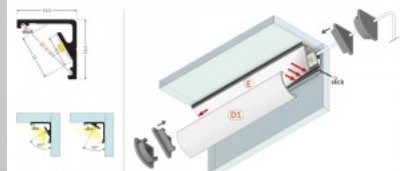

Aluminium profile TOPMET CABI12 E 3m white

Product code 20659

Brand [TOPMET](#)
Height 16.5mm
Width 3000.0mm
Casing colour white
Casing material aluminium