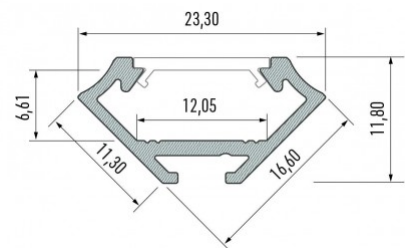

Aluminium profile LUMINES Type C 3m black

Product code 15143

Brand [LUMINES](#)
Height 16.6mm
Width 11.3mm
Length 3000.0mm
Casing colour black
Casing material aluminium

Aluminum profile is an excellent way to create an aesthetic and practical lighting solution for areas that would otherwise remain in shadow. Corner-mounted aluminum profile is ideal for accent lighting in the kitchen, in kitchen cabinets or above countertops, for illuminating shelves and drawers in wardrobes, for mood lighting in the living room instead of traditional moldings, for highlighting decorative items and books on shelves, for lighting stair treads in corridors, and many other different places. In the LED House assortment, you will also find a suitable LED strip, cover, and all other necessary accessories for the aluminum profile! Illuminate your world with LED House professionals - [check out our project portfolio here!](#)