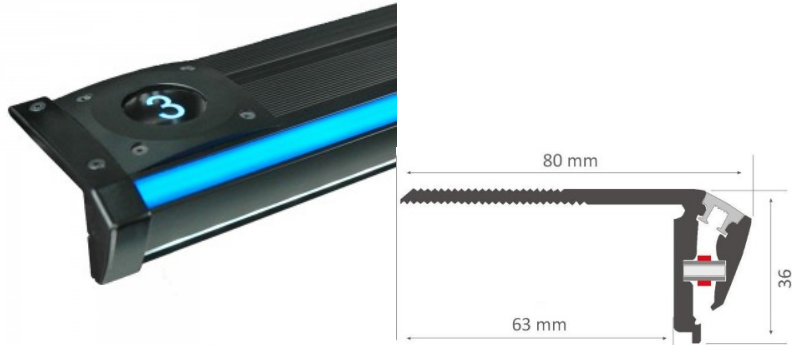

## Aluminium profile LUZ NEGRA Niza DUO 2,4m black

**Product code 13346**

Brand [LUZ NEGRA](#)  
 Height 36.0mm  
 Width 80.0mm  
 Length 2400.0mm  
 Casing colour black  
 Casing material aluminum  
 Polishing matt

Aluminum profile for stairs is an excellent way to create an aesthetic and practical lighting solution for areas that would otherwise remain in shadow. In the LED House assortment, you will also find a suitable LED strip, cover, and all other necessary accessories for the aluminum profile! Illuminate your world with LED House professionals - [check out our project portfolio here!](#)

## Aluminium profile LUZ NEGRA Niza DUO 2,4m black

**Product code 16548**

Brand [LUZ NEGRA](#)  
 Height 36.0mm  
 Width 80.0mm  
 Length 2400.0mm  
 Casing colour black  
 Casing material aluminum  
 Polishing matt

## Aluminium profile LUZ NEGRA Niza Eco 2,4m silvery

**Product code 13345**

Brand [LUZ NEGRA](#)  
 Height 20.5mm  
 Width 53.5mm  
 Length 2400.0mm  
 Casing colour silvery  
 Casing material aluminum  
 Polishing matt