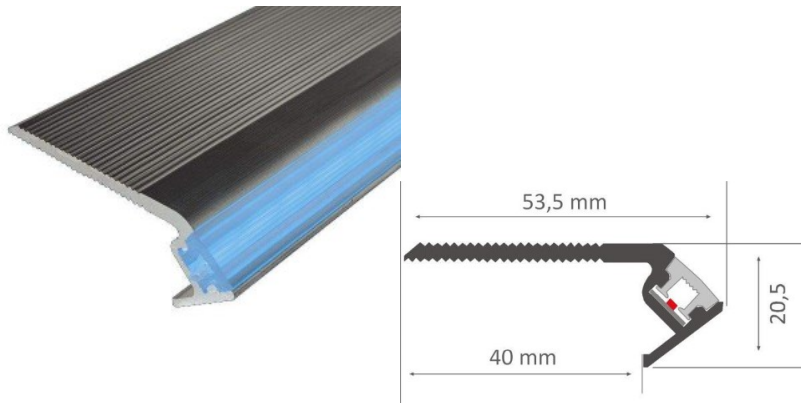

Aluminium profile LUZ NEGRA Niza Eco 2,4m silvery

Product code 13345

Brand [LUZ NEGRA](#)
Height 20.5mm
Width 53.5mm
Length 2400.0mm
Casing colour silvery
Casing material aluminum
Polishing matt

Aluminum profile for stairs is an excellent way to create an aesthetic and practical lighting solution for areas that would otherwise remain in shadow. In the LED House assortment, you will also find a suitable LED strip, cover, and all other necessary accessories for the aluminum profile! Illuminate your world with LED House professionals - [check out our project portfolio here!](#)