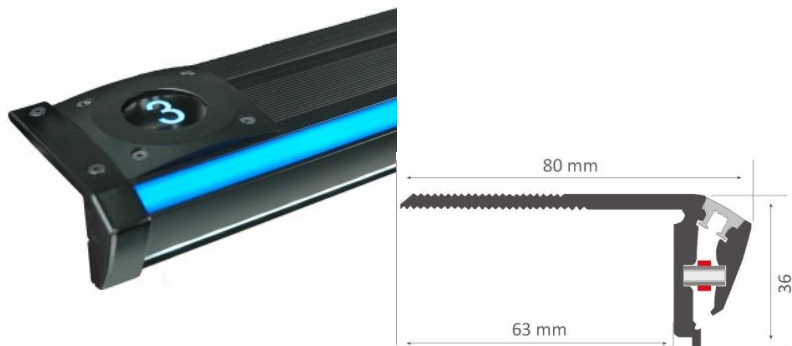

## Aluminium profile LUZ NEGRA Niza DUO 2,4m black

**Product code 13346**

Brand [LUZ NEGRA](#)  
 Height 36.0mm  
 Width 80.0mm  
 Length 2400.0mm  
 Casing colour black  
 Casing material aluminum  
 Polishing matt

Aluminum profile for stairs is an excellent way to create an aesthetic and practical lighting solution for areas that would otherwise remain in shadow. In the LED House assortment, you will also find a suitable LED strip, cover, and all other necessary accessories for the aluminum profile! Illuminate your world with LED House professionals - [check out our project portfolio here!](#)

## Aluminium profile LUZ NEGRA Niza DUO 2,4m black

**Product code 16548**

Brand [LUZ NEGRA](#)  
 Height 36.0mm  
 Width 80.0mm  
 Length 2400.0mm  
 Casing colour black  
 Casing material aluminum  
 Polishing matt

## Aluminium profile LUZ NEGRA Niza Eco 2,4m silvery

**Product code 13345**

Brand [LUZ NEGRA](#)  
 Height 20.5mm  
 Width 53.5mm  
 Length 2400.0mm  
 Casing colour silvery  
 Casing material aluminum  
 Polishing matt