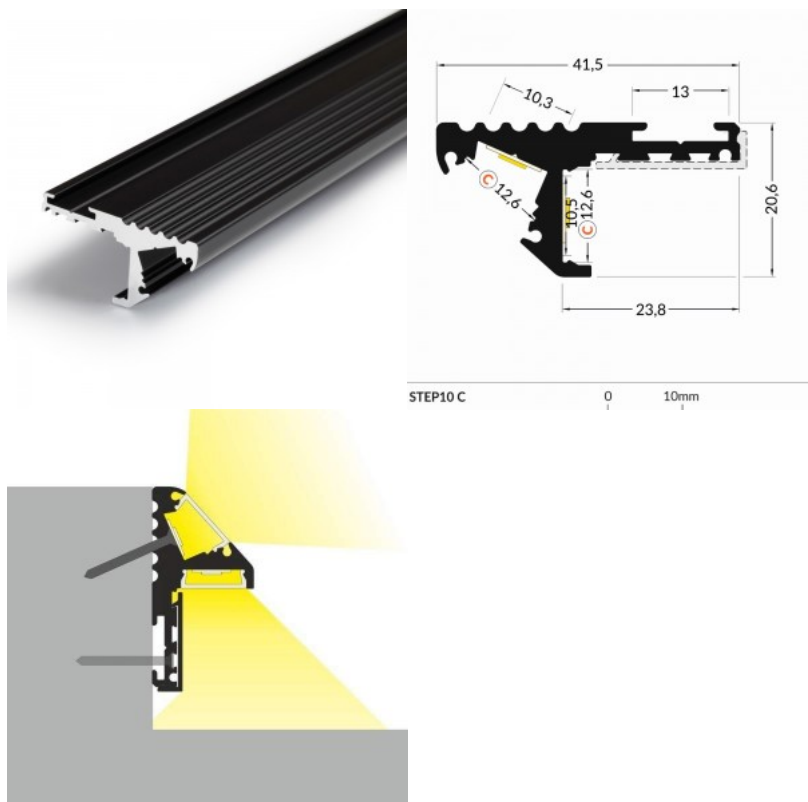

Aluminum profile for stairs is an excellent way to create an aesthetic and practical lighting solution for areas that would otherwise remain in shadow. In the LED House assortment, you will also find a suitable LED strip, cover, and all other necessary accessories for the aluminum profile! Illuminate your world with LED House professionals - [check out our project portfolio here!](#)

## Aluminium profile LUZ NEGRA Niza Eco 2,4m silvery

**Product code 13345**

Brand [LUZ NEGRA](#)  
 Height 20.5mm  
 Width 53.5mm  
 Length 2400.0mm  
 Casing colour silvery  
 Casing material aluminum  
 Polishing matt

## Aluminium profile TOPMET STEP10 C 2m black

**Product code 16665**

Brand [TOPMET](#)  
 Length 2000.0mm  
 Casing colour black  
 Casing material aluminum

Aluminum profile for stairs is an excellent way to create an aesthetic and practical lighting solution for areas that would otherwise remain in shadow. In the LED House assortment, you will also find a suitable LED strip, cover, and all other necessary accessories for the aluminum profile! Illuminate your world with LED House professionals - [check out our project portfolio here!](#)