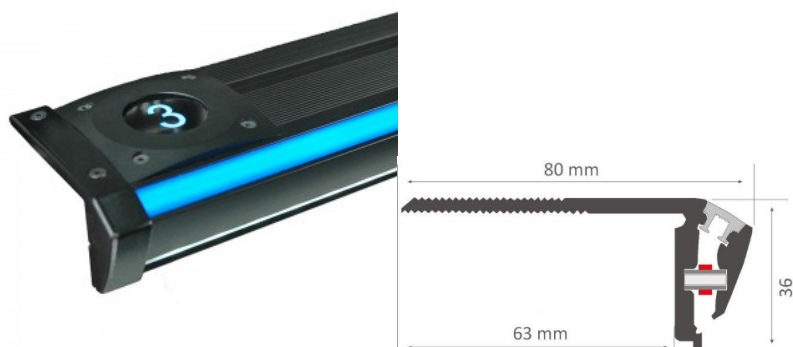

Aluminium profile LUZ NEGRA Niza DUO 2,4m black

Product code 13346

Brand [LUZ NEGRA](#)
 Height 36.0mm
 Width 80.0mm
 Length 2400.0mm
 Casing colour black
 Casing material aluminium
 Polishing matt

Aluminum profile for stairs is an excellent way to create an aesthetic and practical lighting solution for areas that would otherwise remain in shadow. In the LED House assortment, you will also find a suitable LED strip, cover, and all other necessary accessories for the aluminum profile! Illuminate your world with LED House professionals - [check out our project portfolio here!](#)

Aluminium profile LUZ NEGRA Niza DUO 2,4m black

Product code 16548

Brand [LUZ NEGRA](#)
 Height 36.0mm
 Width 80.0mm
 Length 2400.0mm
 Casing colour black
 Casing material aluminium
 Polishing matt

Aluminum profile for stairs is an excellent way to create an aesthetic and practical lighting solution for areas that would otherwise remain in shadow. In the LED House assortment, you will also find a suitable LED strip, cover, and all other necessary accessories for the aluminum profile! Illuminate your world with LED House professionals - [check out our project portfolio here!](#)

Aluminium profile LUZ NEGRA Niza Eco 2,4m silver

Product code 13345

Brand [LUZ NEGRA](#)
 Height 20.5mm
 Width 53.5mm
 Length 2400.0mm
 Casing colour silver
 Casing material aluminium
 Polishing matt

Aluminum profile for stairs is an excellent way to create an aesthetic and practical lighting solution for areas that would otherwise remain in shadow. In the LED House assortment, you will also find a suitable LED strip, cover, and all other necessary accessories for the aluminum profile! Illuminate your world with LED House professionals - [check out our project portfolio here!](#)