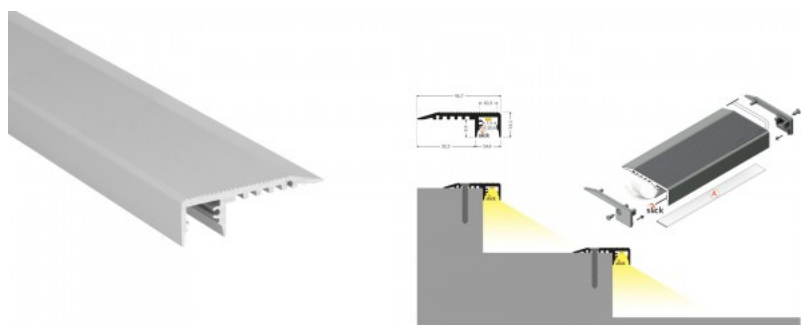

Aluminium profile LUZ NEGRA Niza DUO 2,4m black

Product code 16548

Brand [LUZ NEGRA](#)
 Height 36.0mm
 Width 80.0mm
 Length 2400.0mm
 Casing colour black
 Casing material aluminium
 Polishing matt

Aluminum profile for stairs is an excellent way to create an aesthetic and practical lighting solution for areas that would otherwise remain in shadow. In the LED House assortment, you will also find a suitable LED strip, cover, and all other necessary accessories for the aluminum profile! Illuminate your world with LED House professionals - [check out our project portfolio here!](#)

Aluminium profile LUZ NEGRA Niza Eco 2,4m silver

Product code 13345

Brand [LUZ NEGRA](#)
 Height 20.5mm
 Width 53.5mm
 Length 2400.0mm
 Casing colour silver
 Casing material aluminium
 Polishing matt

Aluminum profile for stairs is an excellent way to create an aesthetic and practical lighting solution for areas that would otherwise remain in shadow. In the LED House assortment, you will also find a suitable LED strip, cover, and all other necessary accessories for the aluminum profile! Illuminate your world with LED House professionals - [check out our project portfolio here!](#)

Aluminium profile TOPMET UP-MINI10 2m silver

Product code 18410

Brand [TOPMET](#)
 Length 2000.0mm
 Casing colour silver
 Casing material aluminium

Aluminum profile for stairs is an excellent way to create an aesthetic and practical lighting solution for areas that would otherwise remain in shadow. In the LED House assortment, you will also find a suitable LED strip, cover, and all other necessary accessories for the aluminum profile! Illuminate your world with LED House professionals - [check out our project portfolio here!](#)