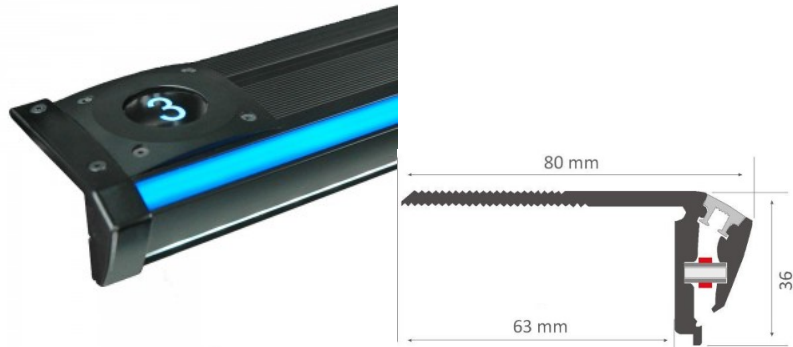

Aluminium profile LUZ NEGRA Niza DUO 2,4m black

Product code 13346

Brand [LUZ NEGRA](#)
 Height 36.0mm
 Width 80.0mm
 Length 2400.0mm
 Casing colour black
 Casing material aluminium
 Polishing matt

Aluminum profile for stairs is an excellent way to create an aesthetic and practical lighting solution for areas that would otherwise remain in shadow. In the LED House assortment, you will also find a suitable LED strip, cover, and all other necessary accessories for the aluminum profile! Illuminate your world with LED House professionals - [check out our project portfolio here!](#)

Aluminium profile LUZ NEGRA Niza DUO 2,4m black

Product code 16548

Brand [LUZ NEGRA](#)
 Height 36.0mm
 Width 80.0mm
 Length 2400.0mm
 Casing colour black
 Casing material aluminium
 Polishing matt

Aluminum profile for stairs is an excellent way to create an aesthetic and practical lighting solution for areas that would otherwise remain in shadow. In the LED House assortment, you will also find a suitable LED strip, cover, and all other necessary accessories for the aluminum profile! Illuminate your world with LED House professionals - [check out our project portfolio here!](#)

Aluminium profile LUZ NEGRA Niza Eco 2,4m silver

Product code 13345

Brand [LUZ NEGRA](#)
 Height 20.5mm
 Width 53.5mm
 Length 2400.0mm
 Casing colour silver
 Casing material aluminium
 Polishing matt

Aluminum profile for stairs is an excellent way to create an aesthetic and practical lighting solution for areas that would otherwise remain in shadow. In the LED House assortment, you will also find a suitable LED strip, cover, and all other necessary accessories for the aluminum profile! Illuminate your world with LED House professionals - [check out our project portfolio here!](#)