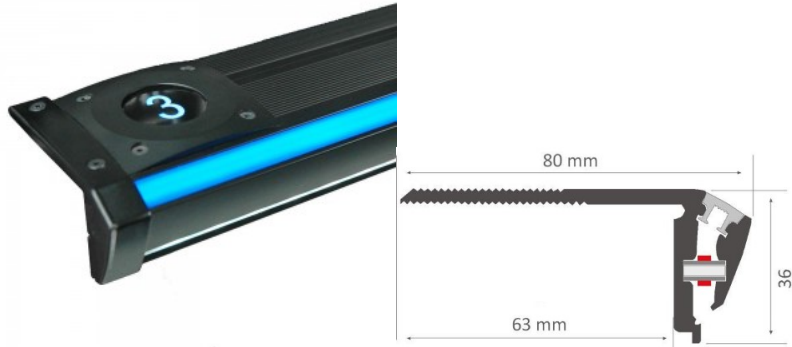

## Aluminium profile LUZ NEGRA Niza DUO 2,4m black

**Product code 13346**

Brand [LUZ NEGRA](#)  
 Height 36.0mm  
 Width 80.0mm  
 Length 2400.0mm  
 Casing colour black  
 Casing material aluminium  
 Polishing matt

Aluminum profile for stairs is an excellent way to create an aesthetic and practical lighting solution for areas that would otherwise remain in shadow. In the LED House assortment, you will also find a suitable LED strip, cover, and all other necessary accessories for the aluminum profile! Illuminate your world with LED House professionals - [check out our project portfolio here!](#)

## Aluminium profile LUZ NEGRA Niza DUO 2,4m black

**Product code 16548**

Brand [LUZ NEGRA](#)  
 Height 36.0mm  
 Width 80.0mm  
 Length 2400.0mm  
 Casing colour black  
 Casing material aluminium  
 Polishing matt

## Aluminium profile LUZ NEGRA Niza Eco 2,4m silver

**Product code 13345**

Brand [LUZ NEGRA](#)  
 Height 20.5mm  
 Width 53.5mm  
 Length 2400.0mm  
 Casing colour silver  
 Casing material aluminium  
 Polishing matt