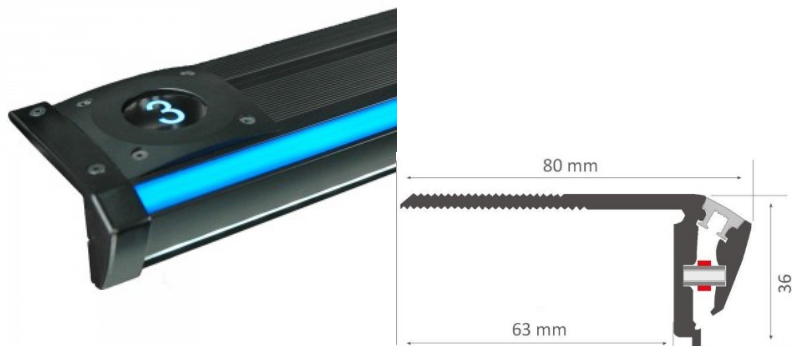

## Aluminium profile LUZ NEGRA Niza DUO 2,4m black

**Product code 13346**

Brand [LUZ NEGRA](#)  
 Height 36.0mm  
 Width 80.0mm  
 Length 2400.0mm  
 Casing colour black  
 Casing material aluminium  
 Polishing matt

Aluminum profile for stairs is an excellent way to create an aesthetic and practical lighting solution for areas that would otherwise remain in shadow. In the LED House assortment, you will also find a suitable LED strip, cover, and all other necessary accessories for the aluminum profile! Illuminate your world with LED House professionals - [check out our project portfolio here!](#)

## Aluminium profile LUZ NEGRA Niza DUO 2,4m black

**Product code 16548**

Brand [LUZ NEGRA](#)  
 Height 36.0mm  
 Width 80.0mm  
 Length 2400.0mm  
 Casing colour black  
 Casing material aluminium  
 Polishing matt

## Aluminium profile LUZ NEGRA Niza Eco 2,4m silver

**Product code 13345**

Brand [LUZ NEGRA](#)  
 Height 20.5mm  
 Width 53.5mm  
 Length 2400.0mm  
 Casing colour silver  
 Casing material aluminium  
 Polishing matt