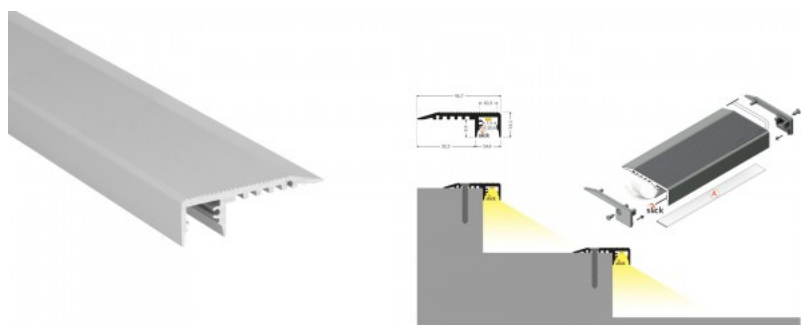

Aluminium profile LUZ NEGRA Niza DUO 2,4m black

Product code 16548

Brand [LUZ NEGRA](#)
 Height 36.0mm
 Width 80.0mm
 Length 2400.0mm
 Casing colour black
 Casing material aluminium
 Polishing matt

Aluminum profile for stairs is an excellent way to create an aesthetic and practical lighting solution for areas that would otherwise remain in shadow. In the LED House assortment, you will also find a suitable LED strip, cover, and all other necessary accessories for the aluminum profile! Illuminate your world with LED House professionals - [check out our project portfolio here!](#)

Aluminium profile LUZ NEGRA Niza Eco 2,4m silver

Product code 13345

Brand [LUZ NEGRA](#)
 Height 20.5mm
 Width 53.5mm
 Length 2400.0mm
 Casing colour silver
 Casing material aluminium
 Polishing matt

Aluminum profile for stairs is an excellent way to create an aesthetic and practical lighting solution for areas that would otherwise remain in shadow. In the LED House assortment, you will also find a suitable LED strip, cover, and all other necessary accessories for the aluminum profile! Illuminate your world with LED House professionals - [check out our project portfolio here!](#)

Aluminium profile TOPMET UP-MINI10 silver

Product code 18410

Brand [TOPMET](#)
 Length 2000.0mm
 Casing colour silver
 Casing material aluminium

Aluminum profile for stairs is an excellent way to create an aesthetic and practical lighting solution for areas that would otherwise remain in shadow. In the LED House assortment, you will also find a suitable LED strip, cover, and all other necessary accessories for the aluminum profile! Illuminate your world with LED House professionals - [check out our project portfolio here!](#)