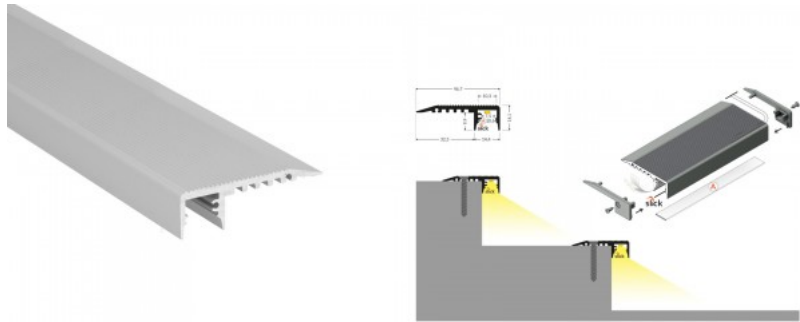

Aluminum profile for stairs is an excellent way to create an aesthetic and practical lighting solution for areas that would otherwise remain in shadow. In the LED House assortment, you will also find a suitable LED strip, cover, and all other necessary accessories for the aluminum profile! Illuminate your world with LED House professionals - [check out our project portfolio here!](#)

## Aluminium profile TOPMET STEP10 C 2m silver

**Product code 16038**

Brand [TOPMET](#)  
 Length 2000.0mm  
 Casing colour silver  
 Casing material aluminium

Aluminum profile for stairs is an excellent way to create an aesthetic and practical lighting solution for areas that would otherwise remain in shadow. In the LED House assortment, you will also find a suitable LED strip, cover, and all other necessary accessories for the aluminum profile! Illuminate your world with LED House professionals - [check out our project portfolio here!](#)

## Aluminium profile TOPMET UP-MINI10 silver

**Product code 18410**

Brand [TOPMET](#)  
 Length 2000.0mm  
 Casing colour silver  
 Casing material aluminium

Aluminum profile for stairs is an excellent way to create an aesthetic and practical lighting solution for areas that would otherwise remain in shadow. In the LED House assortment, you will also find a suitable LED strip, cover, and all other necessary accessories for the aluminum profile! Illuminate your world with LED House professionals - [check out our project portfolio here!](#)