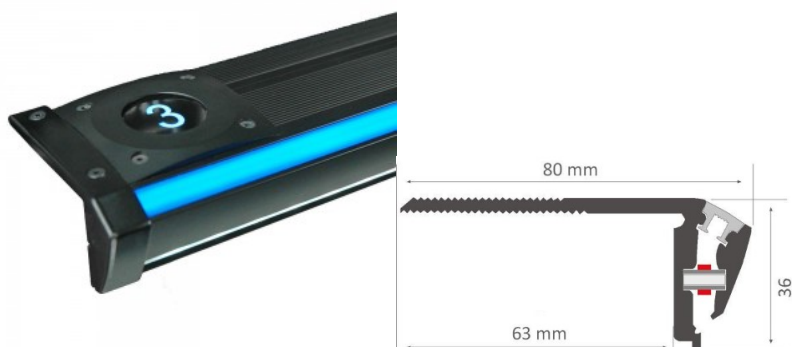

Aluminium profile LUZ NEGRA Niza DUO 2,4m black

Product code 13346

Brand [LUZ NEGRA](#)
 Height 36.0mm
 Width 80.0mm
 Length 2400.0mm
 Casing colour black
 Casing material aluminium
 Polishing matt

Aluminum profile for stairs is an excellent way to create an aesthetic and practical lighting solution for areas that would otherwise remain in shadow. In the LED House assortment, you will also find a suitable LED strip, cover, and all other necessary accessories for the aluminum profile! Illuminate your world with LED House professionals - [check out our project portfolio here!](#)

Aluminium profile LUZ NEGRA Niza DUO 2,4m black

Product code 16548

Brand [LUZ NEGRA](#)
 Height 36.0mm
 Width 80.0mm
 Length 2400.0mm
 Casing colour black
 Casing material aluminium
 Polishing matt

Aluminum profile for stairs is an excellent way to create an aesthetic and practical lighting solution for areas that would otherwise remain in shadow. In the LED House assortment, you will also find a suitable LED strip, cover, and all other necessary accessories for the aluminum profile! Illuminate your world with LED House professionals - [check out our project portfolio here!](#)

Aluminium profile LUZ NEGRA Niza Eco 2,4m silver

Product code 13345

Brand [LUZ NEGRA](#)
 Height 20.5mm
 Width 53.5mm
 Length 2400.0mm
 Casing colour silver
 Casing material aluminium
 Polishing matt

Aluminum profile for stairs is an excellent way to create an aesthetic and practical lighting solution for areas that would otherwise remain in shadow. In the LED House assortment, you will also find a suitable LED strip, cover, and all other necessary accessories for the aluminum profile! Illuminate your world with LED House professionals - [check out our project portfolio here!](#)