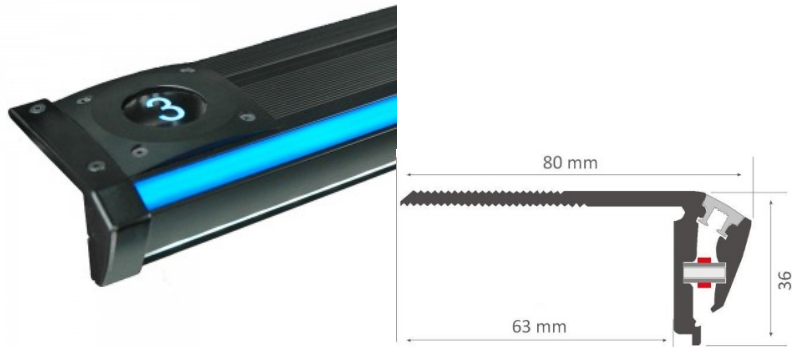

Aluminium profile LUZ NEGRA Niza DUO 2,4m black

Product code 13346

Brand [LUZ NEGRA](#)
 Height 36.0mm
 Width 80.0mm
 Length 2400.0mm
 Casing colour black
 Casing material aluminium
 Polishing matt

Aluminum profile for stairs is an excellent way to create an aesthetic and practical lighting solution for areas that would otherwise remain in shadow. In the LED House assortment, you will also find a suitable LED strip, cover, and all other necessary accessories for the aluminum profile! Illuminate your world with LED House professionals - [check out our project portfolio here!](#)

Aluminium profile LUZ NEGRA Niza DUO 2,4m black

Product code 16548

Brand [LUZ NEGRA](#)
 Height 36.0mm
 Width 80.0mm
 Length 2400.0mm
 Casing colour black
 Casing material aluminium
 Polishing matt

Aluminum profile for stairs is an excellent way to create an aesthetic and practical lighting solution for areas that would otherwise remain in shadow. In the LED House assortment, you will also find a suitable LED strip, cover, and all other necessary accessories for the aluminum profile! Illuminate your world with LED House professionals - [check out our project portfolio here!](#)

Aluminium profile LUZ NEGRA Niza Eco 2,4m silver

Product code 13345

Brand [LUZ NEGRA](#)
 Height 20.5mm
 Width 53.5mm
 Length 2400.0mm
 Casing colour silver
 Casing material aluminium
 Polishing matt

Aluminum profile for stairs is an excellent way to create an aesthetic and practical lighting solution for areas that would otherwise remain in shadow. In the LED House assortment, you will also find a suitable LED strip, cover, and all other necessary accessories for the aluminum profile! Illuminate your world with LED House professionals - [check out our project portfolio here!](#)