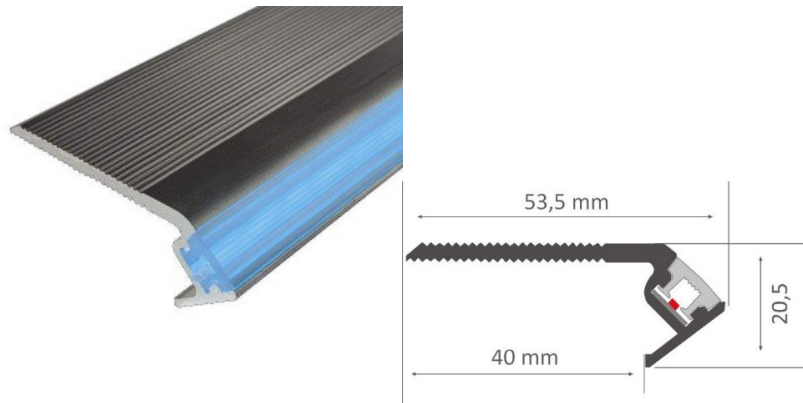

Aluminium profile LUZ NEGRA Niza Eco 2,4m silver

Product code 13345

Brand [LUZ NEGRA](#)
Height 20.5mm
Width 53.5mm
Length 2400.0mm
Casing colour silver
Casing material aluminium
Polishing matt

Aluminum profile for stairs is an excellent way to create an aesthetic and practical lighting solution for areas that would otherwise remain in shadow. In the LED House assortment, you will also find a suitable LED strip, cover, and all other necessary accessories for the aluminum profile! Illuminate your world with LED House professionals - [check out our project portfolio here!](#)