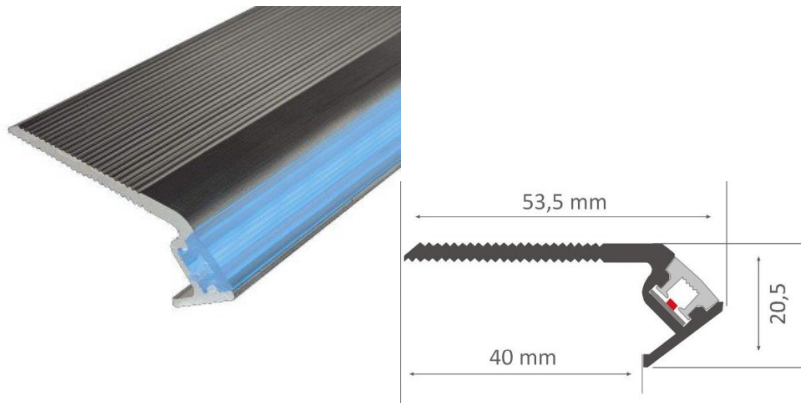

Aluminium profile LUZ NEGRA Niza DUO 2,4m black

Product code 13346

Brand [LUZ NEGRA](#)
 Height 36.0mm
 Width 80.0mm
 Length 2400.0mm
 Casing colour black
 Casing material aluminium
 Polishing matt

Aluminum profile for stairs is an excellent way to create an aesthetic and practical lighting solution for areas that would otherwise remain in shadow. In the LED House assortment, you will also find a suitable LED strip, cover, and all other necessary accessories for the aluminum profile! Illuminate your world with LED House professionals - [check out our project portfolio here!](#)

Aluminium profile LUZ NEGRA Niza DUO 2,4m black

Product code 16548

Brand [LUZ NEGRA](#)
 Height 36.0mm
 Width 80.0mm
 Length 2400.0mm
 Casing colour black
 Casing material aluminium
 Polishing matt

Aluminum profile for stairs is an excellent way to create an aesthetic and practical lighting solution for areas that would otherwise remain in shadow. In the LED House assortment, you will also find a suitable LED strip, cover, and all other necessary accessories for the aluminum profile! Illuminate your world with LED House professionals - [check out our project portfolio here!](#)

Aluminium profile LUZ NEGRA Niza Eco 2,4m silver

Product code 13345

Brand [LUZ NEGRA](#)
 Height 20.5mm
 Width 53.5mm
 Length 2400.0mm
 Casing colour silver
 Casing material aluminium
 Polishing matt

Aluminum profile for stairs is an excellent way to create an aesthetic and practical lighting solution for areas that would otherwise remain in shadow. In the LED House assortment, you will also find a suitable LED strip, cover, and all other necessary accessories for the aluminum profile! Illuminate your world with LED House professionals - [check out our project portfolio here!](#)