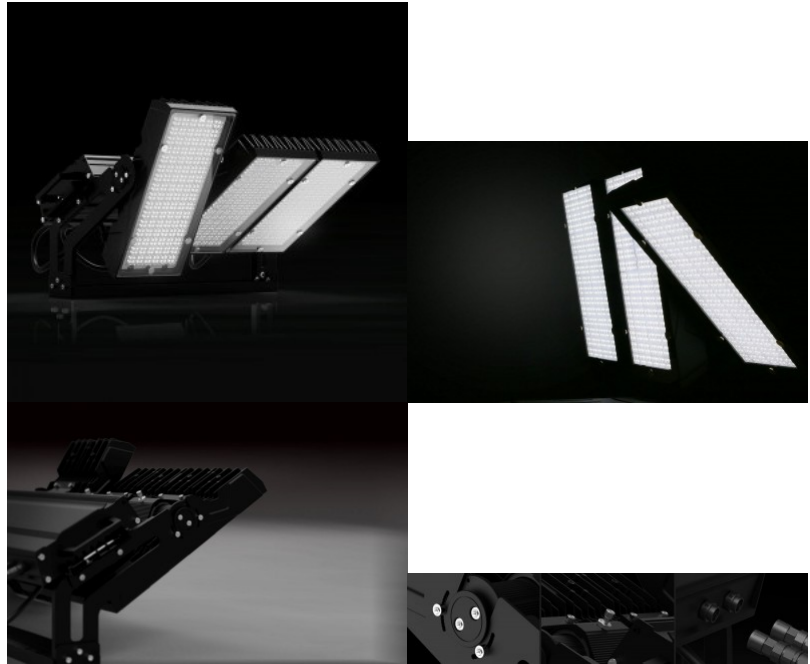

## LED floodlight PROLUMEN Highlander 230V 1500W 240000lm CRI70 IP65

**Product code 14484**

Brand [PROLUMEN](#)  
Supply voltage 230V  
Output 1500W  
Luminous flux 240000lumens  
Luminaire's efficiency 160W  
Cri 70  
Protection class IP65  
Lifespan 50000h  
No. of switches 100000pcs  
Power supply [MEAN WELL](#)  
Certificates CE, RoHS, F, D  
Warranty 5 years

## LED street light PROLUMEN Shoebox 230V 300W 39000lm CRI70 IP65 4000K pure white

**Product code 14593**

Brand [PROLUMEN](#)  
Supply voltage 230V  
Output 300W  
Luminous flux 39000lumens  
Luminaire's efficiency 130W  
Correlated colour temperature (cct)  
pure white 4000K  
Cri 70  
Protection class IP65  
Lifespan 50000h  
Weight 10000g  
Casing material aluminum  
Power supply [MEAN WELL](#)  
Work environment outdoor use  
Operation temperature -30° - +50°C  
Certificates CE, ROHS, ENEC  
Warranty 5 years

## LED floodlight PROLUMEN X Stadium F6 black 230V 600W 78084lm CRI80 5000K pure white

**Product code 14647**

Brand [PROLUMEN](#)  
Supply voltage 230V  
Output 600W  
Luminous flux 78084lumens  
Luminaire's efficiency 130W  
Correlated colour temperature (cct)  
pure white 5000K  
Source of light [NICHIA LED](#)  
Cri 80  
Height 401.0mm  
Width 598.0mm  
Length 564.0mm  
Casing colour black  
Casing material Die-cast aluminum +  
Tempered Glass  
Power supply [MEAN WELL](#)  
Work environment outdoor use  
Certificates CE, ROHS, ENEC  
Warranty 5 years

## LED floodlight PROLUMEN X Stadium F6 black 230V 900W 117000lm CRI80 5000K pure white

**Product code 14458**

Brand [PROLUMEN](#)  
Supply voltage 230V  
Output 900W  
Luminous flux 117000lumens  
Luminaire's efficiency 130W  
Correlated colour temperature (cct)  
pure white 5000K  
Source of light [NICHIA LED](#)  
Cri 80  
Height 401.0mm  
Width 598.0mm  
Length 792.0mm  
Casing colour black  
Casing material Die-cast aluminum +  
Tempered Glass  
Work environment outdoor use  
Certificates CE, ROHS, ENEC  
Warranty 5 years