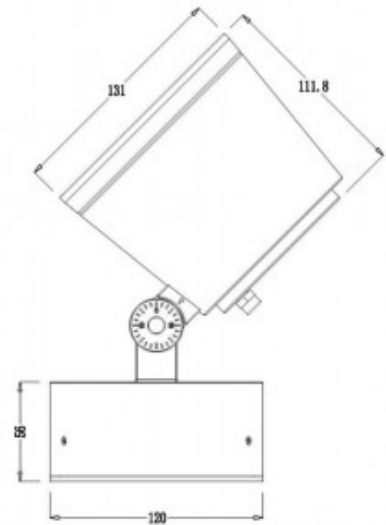

Product code 23013 TRIAC dimmable

Brand [Deko-Light](#)

Dimmable TRIAC

Output 29W

Luminous flux 2320lumens

Luminaire's efficiency lm79 80W

Correlated colour temperature warm white 3000K

Lens angle 40

Protection class IP65

Lifespan 50000h

Width 120.0mm

Diameter 131.0mm

Casing colour black

Casing material metal + glass

No. of switches 15000pcs

Work environment outdoor use

Operation temperature -30 ~ 40°C

The COLT series is a genuine all-rounder outdoors: Powerful, freely rotatable and tiltable and equipped with the latest LED technology, the surface-mounted lamps deliver atmospheric illumination concepts in any outdoor application and cut a fine figure even when switched off thanks to their striking design.

Ground light Deko-Light Colt COB Dim black 15W 1090lm 40° IP65 TRIAC 3000K warm white

Product code 20683 TRIAC dimmable

Brand [Deko-Light](#)

Dimmable TRIAC

Output 15W

Luminous flux 1090lumens

Luminaire's efficiency lm79 73W

Correlated colour temperature warm white 3000K

Lens angle 40

Protection class IP65

Lifespan 50000h

Height 220.0mm

Length 88.0mm

Diameter 110.0mm

Casing colour black

Casing material metal + glass

No. of switches 15000pcs

Work environment outdoor use

Operation temperature -30 ~ 40°C