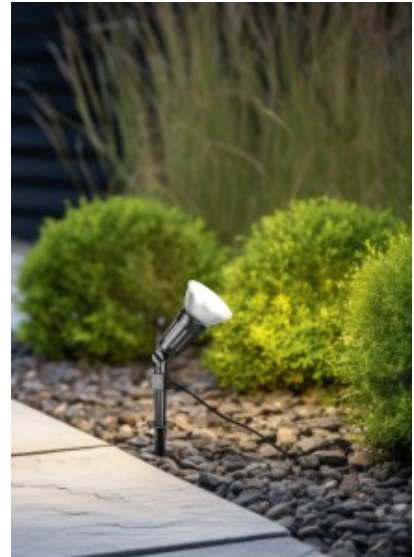

Ground light Trio Lighting Caceres anthracite round E27 IP44

Product code 20705

Brand [Trio Lighting](#)
Socket E27
Protection class IP44
Height 51.0mm
Diameter 12.5mm
Casing colour anthracite
Casing material aluminium
Shape round

Garden light Trio Lighting Jamaica white 2,5W 25lm IP44 RGB + 3000K RGBW warm