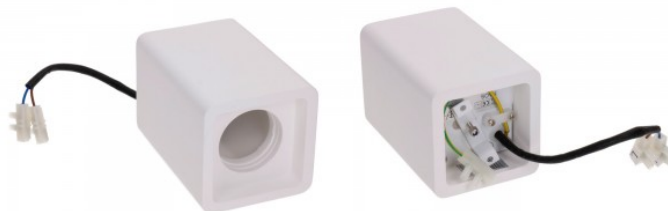

LED wall light Art of Light ALTO white 230V 35W GU10

Product code 14740

Price 76,38+VAT

Brand Art of Light
Supply voltage 230V
Output 35W
Socket GU10
Height 78.0mm
Width 210.0mm
Length 250.0mm
Installation opening diameter 253 x 213mm
Casing colour white
Casing material gypsum
Polishing matt
Work environment indoor use
Certificates CE

LED wall light Art of Light BIANCO white 230V 35W GU10

Product code 14738

Price 98,49+VAT

Brand Art of Light
Supply voltage 230V
Output 35W
Socket GU10
Height 78.0mm
Width 290.0mm
Length 350.0mm
Installation opening diameter 293 x 353mm
Casing colour white
Casing material gypsum
Polishing matt
Work environment indoor use
Certificates CE

LED wall light Art of Light MARCO white square 230V 1W 85lm 3000K warm white

Product code 14751

Price 102,51+VAT

Brand Art of Light
 Supply voltage 230V
 Output 1W
 Luminous flux 85lumens
 Luminaire's efficiency 85W
 Correlated colour temperature (cct) warm white 3000K
 Height 42.0mm
 Width 100.0mm
 Length 100.0mm
 Installation opening diameter 103 x 103mm
 Casing colour white
 Casing material gypsum
 Polishing matt
 Shape square
 Work environment indoor use
 Certificates CE

LED ceiling light Art of Light NAOS white 230V 35W GU10

Product code 14744

Price 52,26+VAT

Brand Art of Light
 Supply voltage 230V
 Output 35W
 Socket GU10
 Height 135.0mm
 Width 90.0mm
 Length 90.0mm
 Casing colour white
 Casing material gypsum
 Polishing matt
 Work environment indoor use
 Certificates CE