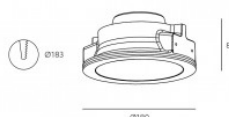

LED wall light Art of Light SECCO 230V E14 IP20

Product code 15451

Brand Art of Light
 Supply voltage 230V
 Socket E14
 Protection class IP20
 Height 245.0mm
 Width 95.0mm
 Length 90.0mm
 Casing material gypsum
 Work environment indoor use
 Certificates CE, RohS

LED downlight Art of Light TORSO white 230V 35W GU10

Product code 14748

Price 42,21+VAT

Brand Art of Light
 Supply voltage 230V
 Output 35W
 Socket GU10
 Height 60.0mm
 Width 117.0mm
 Length 214.0mm
 Installation opening diameter 217 x 120mm
 Casing colour white
 Casing material gypsum
 Polishing matt
 Work environment indoor use
 Certificates CE

LED downlight FELICE white square 230V 35W GU10

Product code 14743

Price 40,20+VAT

Supply voltage 230V
 Output 35W
 Socket GU10
 Height 85.0mm
 Width 150.0mm
 Length 150.0mm
 Installation opening diameter 153 x 153mm
 Casing colour white
 Casing material gypsum
 Polishing matt
 Shape square
 Work environment indoor use
 Certificates CE