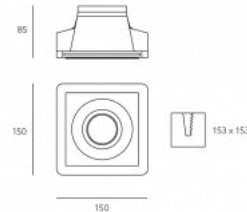

LED wall light Art of Light SECCO 230V E14 IP20

Product code 15451

Brand Art of Light
 Supply voltage 230V
 Socket E14
 Protection class IP20
 Height 245.0mm
 Width 95.0mm
 Length 90.0mm
 Casing material gypsum
 Work environment indoor use
 Certificates CE, RohS

LED downlight Art of Light TORSO white 230V 35W GU10

Product code 14748

Price 42,21+VAT

Brand Art of Light
 Supply voltage 230V
 Output 35W
 Socket GU10
 Height 60.0mm
 Width 117.0mm
 Length 214.0mm
 Installation opening diameter 217 x 120mm
 Casing colour white
 Casing material gypsum
 Polishing matt
 Work environment indoor use
 Certificates CE

LED downlight Art of Light VIMPERGA white 230V 9W 810lm 3000K warm white

Product code 14741

Price 116,58+VAT

Equivalent 60W regular bulb
 Brand Art of Light
 Supply voltage 230V
 Output 9W
 Luminous flux 810lumens
 Luminaire's efficiency 90W
 Correlated colour temperature (cct)
 warm white 3000K
 Height 85.0mm
 Diameter 180.0mm
 Installation opening diameter 183mm
 Casing colour white
 Casing material gypsum
 Polishing matt
 Work environment indoor use
 Certificates ce

LED downlight FELICE white square 230V 35W GU10

Product code 14743

Price 40,20+VAT

Supply voltage 230V
 Output 35W
 Socket GU10
 Height 85.0mm
 Width 150.0mm
 Length 150.0mm
 Installation opening diameter 153 x 153mm
 Casing colour white
 Casing material gypsum
 Polishing matt
 Shape square
 Work environment indoor use
 Certificates CE