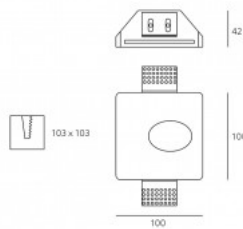

LED wall light Art of Light MARCO white square 230V 1W 85lm 3000K warm white

Product code 14751

Price 102,51+VAT

Brand Art of Light
Supply voltage 230V
Output 1W
Luminous flux 85lumens
Luminaire's efficiency 85W
Correlated colour temperature (cct) warm white 3000K
Height 42.0mm
Width 100.0mm
Length 100.0mm
Installation opening diameter 103 x 103mm
Casing colour white
Casing material gypsum
Polishing matt
Shape square
Work environment indoor use
Certificates CE