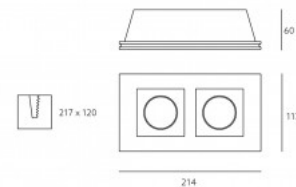

LED downlight Art of Light NEVE white square 230V 35W GU10

Product code 14746

Price 30,15+VAT

Brand Art of Light
 Supply voltage 230V
 Output 35W
 Socket GU10
 Height 27.0mm
 Width 100.0mm
 Length 100.0mm
 Installation opening diameter 103 x 103mm
 Casing colour white
 Casing material gypsum
 Polishing matt
 Shape square
 Work environment indoor use
 Certificates CE

LED wall light Art of Light SECCO 230V E14 IP20

Product code 15451

Brand Art of Light
 Supply voltage 230V
 Socket E14
 Protection class IP20
 Height 245.0mm
 Width 95.0mm
 Length 90.0mm
 Casing material gypsum
 Work environment indoor use
 Certificates CE, RohS

LED downlight Art of Light TORSO white 230V 35W GU10

Product code 14748

Price 42,21+VAT

Brand Art of Light
 Supply voltage 230V
 Output 35W
 Socket GU10
 Height 60.0mm
 Width 117.0mm
 Length 214.0mm
 Installation opening diameter 217 x 120mm
 Casing colour white
 Casing material gypsum
 Polishing matt
 Work environment indoor use
 Certificates CE

LED downlight FELICE white square 230V 35W GU10

Product code 14743

Price 40,20+VAT

Supply voltage 230V
 Output 35W
 Socket GU10
 Height 85.0mm
 Width 150.0mm
 Length 150.0mm
 Installation opening diameter 153 x 153mm
 Casing colour white
 Casing material gypsum
 Polishing matt
 Shape square
 Work environment indoor use
 Certificates CE