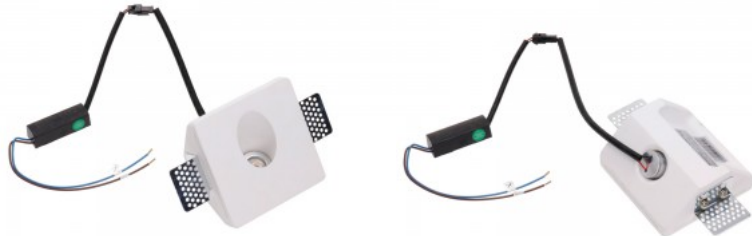

LED wall light Art of Light ALTO white 230V 35W GU10

Product code 14740

Price 76,38+VAT

Brand Art of Light
Supply voltage 230V
Output 35W
Socket GU10
Height 78.0mm
Width 210.0mm
Length 250.0mm
Installation opening diameter 253 x 213mm
Casing colour white
Casing material gypsum
Polishing matt
Work environment indoor use
Certificates CE

LED wall light Art of Light BIANCO white 230V 35W GU10

Product code 14738

Price 98,49+VAT

Brand Art of Light
Supply voltage 230V
Output 35W
Socket GU10
Height 78.0mm
Width 290.0mm
Length 350.0mm
Installation opening diameter 293 x 353mm
Casing colour white
Casing material gypsum
Polishing matt
Work environment indoor use
Certificates CE

LED wall light Art of Light MARCO white square 230V 1W 85lm 3000K warm white

Product code 14751

Price 102,51+VAT

Brand Art of Light
 Supply voltage 230V
 Output 1W
 Luminous flux 85lumens
 Luminaire's efficiency 85W
 Correlated colour temperature (cct) warm white 3000K
 Height 42.0mm
 Width 100.0mm
 Length 100.0mm
 Installation opening diameter 103 x 103mm
 Casing colour white
 Casing material gypsum
 Polishing matt
 Shape square
 Work environment indoor use
 Certificates CE

LED downlight FELICE white square 230V 35W GU10

Product code 14743

Price 40,20+VAT

Supply voltage 230V
 Output 35W
 Socket GU10
 Height 85.0mm
 Width 150.0mm
 Length 150.0mm
 Installation opening diameter 153 x 153mm
 Casing colour white
 Casing material gypsum
 Polishing matt
 Shape square
 Work environment indoor use
 Certificates CE