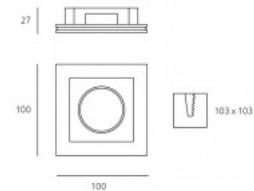

LED ceiling light Art of Light NAOS white 230V 35W GU10

Product code 14744

Price 52,26+VAT

Brand Art of Light
 Supply voltage 230V
 Output 35W
 Socket GU10
 Height 135.0mm
 Width 90.0mm
 Length 90.0mm
 Casing colour white
 Casing material gypsum
 Polishing matt
 Work environment indoor use
 Certificates CE

LED downlight Art of Light NEVE white square 230V 35W GU10

Product code 14746

Price 30,15+VAT

Brand Art of Light
 Supply voltage 230V
 Output 35W
 Socket GU10
 Height 27.0mm
 Width 100.0mm
 Length 100.0mm
 Installation opening diameter 103 x 103mm
 Casing colour white
 Casing material gypsum
 Polishing matt
 Shape square
 Work environment indoor use
 Certificates CE

LED wall light Art of Light SECCO 230V E14 IP20

Product code 15451

Brand Art of Light
 Supply voltage 230V
 Socket E14
 Protection class IP20
 Height 245.0mm
 Width 95.0mm
 Length 90.0mm
 Casing material gypsum
 Work environment indoor use
 Certificates CE, RohS

LED downlight FELICE white square 230V 35W GU10

Product code 14743

Price 40,20+VAT

Supply voltage 230V
 Output 35W
 Socket GU10
 Height 85.0mm
 Width 150.0mm
 Length 150.0mm
 Installation opening diameter 153 x 153mm
 Casing colour white
 Casing material gypsum
 Polishing matt
 Shape square
 Work environment indoor use
 Certificates CE