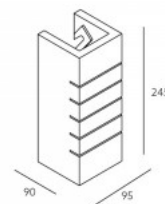

LED downlight Art of Light NEVE white square 230V 35W GU10

Product code 14746

Price 30,15+VAT

Brand Art of Light
 Supply voltage 230V
 Output 35W
 Socket GU10
 Height 27.0mm
 Width 100.0mm
 Length 100.0mm
 Installation opening diameter 103 x 103mm
 Casing colour white
 Casing material gypsum
 Polishing matt
 Shape square
 Work environment indoor use
 Certificates CE

LED wall light Art of Light SECCO 230V E14 IP20

Product code 15451

Brand Art of Light
 Supply voltage 230V
 Socket E14
 Protection class IP20
 Height 245.0mm
 Width 95.0mm
 Length 90.0mm
 Casing material gypsum
 Work environment indoor use
 Certificates CE, RohS

LED downlight FELICE white square 230V 35W GU10

Product code 14743

Price 40,20+VAT

Supply voltage 230V
 Output 35W
 Socket GU10
 Height 85.0mm
 Width 150.0mm
 Length 150.0mm
 Installation opening diameter 153 x 153mm
 Casing colour white
 Casing material gypsum
 Polishing matt
 Shape square
 Work environment indoor use
 Certificates CE

LED downlight FIORE white square 230V 35W GU10

Product code 14749

Price 32,16+VAT

Supply voltage 230V
 Output 35W
 Socket GU10
 Height 55.0mm
 Width 120.0mm
 Length 120.0mm
 Installation opening diameter 123 x 123mm
 Casing colour white
 Casing material gypsum
 Polishing matt
 Shape square
 Work environment indoor use
 Certificates CE