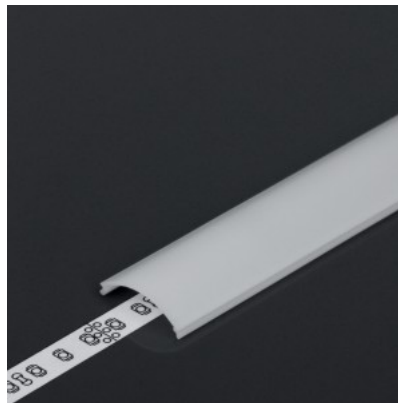

Aluminium profile cover TOPMET D 2m milky 70% opal

Product code 16243

Brand [TOPMET](#)

Length 2000.0mm

Casing colour opal

Operation temperature -20 ~ 70°C

Cover for aluminum profile. The cover is made of high-quality plastic, which ensures even light distribution and reduces glare. Illuminate your world with LED House professionals - [check out our project portfolio here!](#)