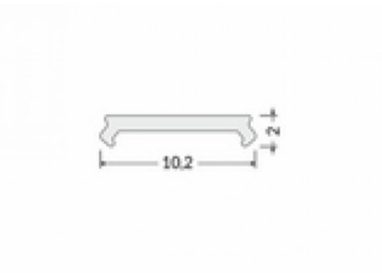

Aluminium profile cover TOPMET C2 click milky 70% 3m opal

Product code 19178

Brand [TOPMET](#)
Length 3000.0mm
Casing colour opal
Casing material plastic