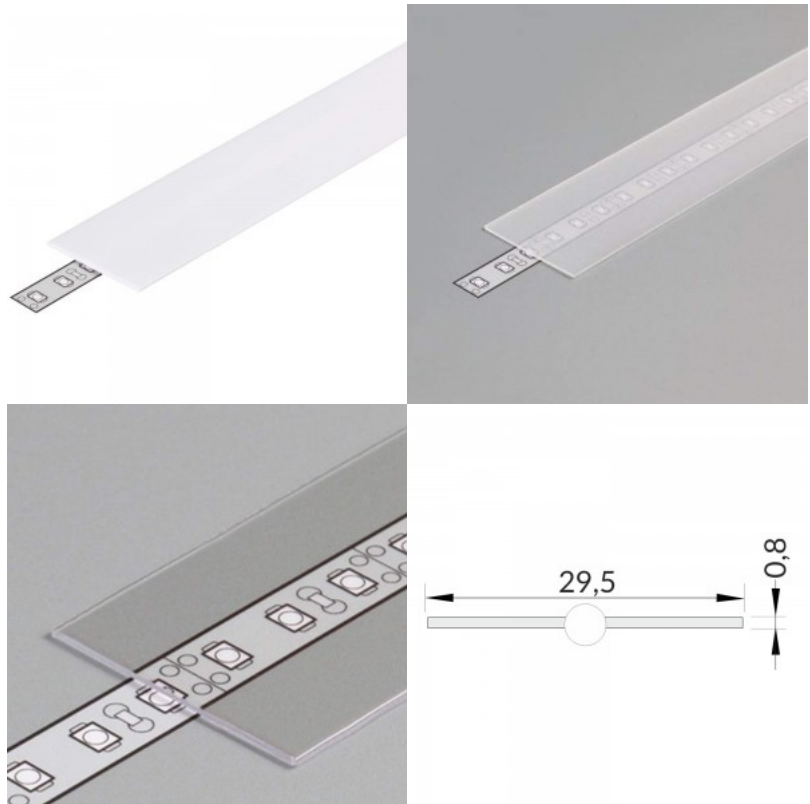

Aluminium profile cover TOPMET G 2m milky 70% opal

Product code 15506

Brand [TOPMET](#)
Casing colour opal
Casing material plastic
Operation temperature -15 ~ 85°C

Cover for aluminum profile. The cover is made of high-quality plastic, which ensures even light distribution and reduces glare. Illuminate your world with LED House professionals - [check out our project portfolio here!](#)