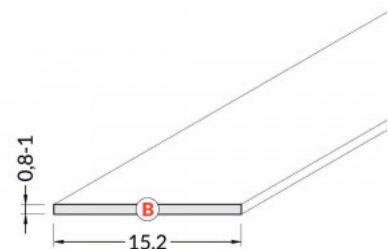

Aluminium profile cover TOPMET B, 2m, frosted 90%

Product code 15111

Price 0,94+VAT

Brand [TOPMET](#)

Height 0.8mm

Width 15.2mm

Length 2000.0mm

Operation temperature -15 ~ 85°C