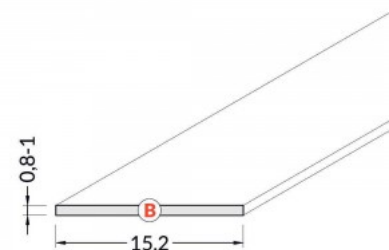

Aluminium profile cover TOPMET B 1m milky 60% opal

Product code 18515

Brand [TOPMET](#)
Length 1000.0mm
Casing colour opal
Casing material plastic

Cover for aluminum profile. The cover is made of high-quality plastic, which ensures even light distribution and reduces glare. Illuminate your world with LED House professionals - [check out our project portfolio here!](#)