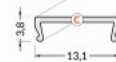

Aluminium profile cover TOPMET C, 2m, opal, 70% PMMA

Product code 16040

Price 3,60+VAT

Brand [TOPMET](#)

Height 3.8mm

Width 13.1mm

Length 2000.0mm

Operation temperature -20 ~ 70°C