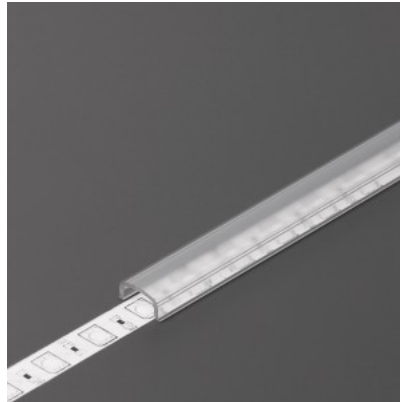

Aluminium profile cover TOPMET I click frosted 90% 2m

Product code 18437

Brand [TOPMET](#)
Length 2000.0mm
Casing material plastic