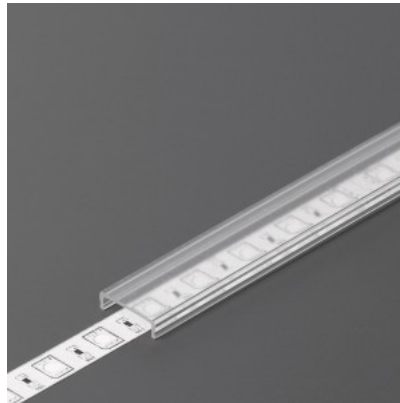

Aluminium profile cover TOPMET C, 2m, transparent, PMMA 95%

Product code 15841

Price 3,16+VAT

Brand [TOPMET](#)

Height 3.8mm

Width 13.1mm

Length 2000.0mm

Operation temperature -25 ~ 120°C