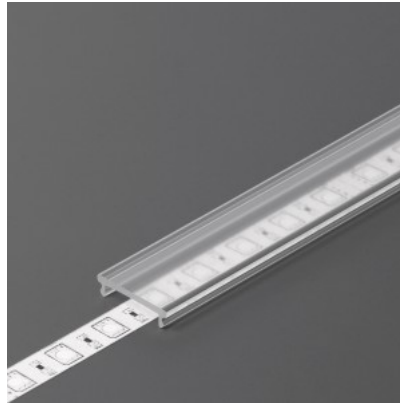

Aluminium profile cover TOPMET F click transparent 95% 2m transparent

Product code 18435

Brand [TOPMET](#)
Length 2000.0mm
Casing colour transparent
Casing material plastic

Aluminium profile cover TOPMET F, 2m, milky 70% opal

Product code 16127

Brand [TOPMET](#)
Height 4.5mm
Width 17.6mm
Length 2000.0mm
In box 50pcs
Casing colour opal
Casing material plastic
Operation temperature -20 ~ 70°C