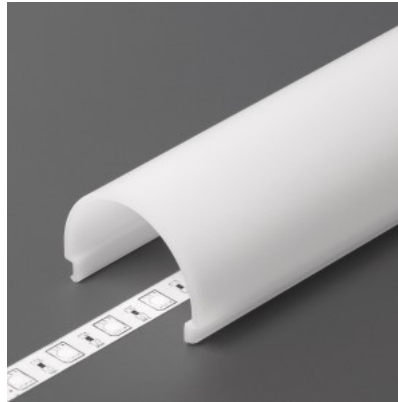

Aluminium profile cover TOPMET D9 click 2m 70% opal

Product code 19379

Brand [TOPMET](#)
Length 2000.0mm
Casing colour opal
Casing material plastic