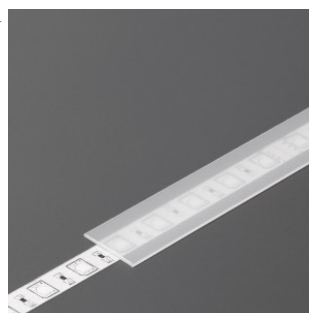

Aluminium profile cover TOPMET B, 2m, frosted 90%

Product code 15111

Brand [TOPMET](#)
Height 0.8mm
Width 15.2mm
Length 2000.0mm
Operation temperature -15 ~ 85°C

Cover for aluminum profile. The cover is made of high-quality plastic, which ensures even light distribution and reduces glare. Illuminate your world with LED House professionals - [check out our project portfolio here!](#)