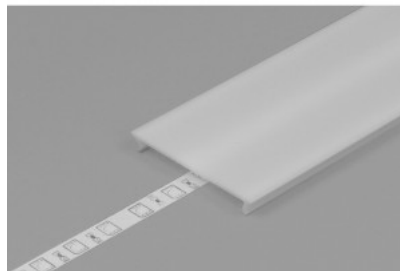

Aluminium profile cover TOPMET C10 milky 2m opal

Product code 22954

Brand [TOPMET](#)

Height 6.0mm

Width 50.0mm

Length 2000.0mm

Casing colour opal

Casing material plastic

Work environment indoor use