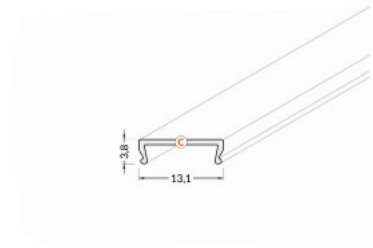

Aluminium profile cover TOPMET C, 2m, transparent, PMMA 95%

Product code 15841

Price 3,16+VAT

Brand [TOPMET](#)

Height 3.8mm

Width 13.1mm

Length 2000.0mm

Operation temperature -25 ~ 120°C