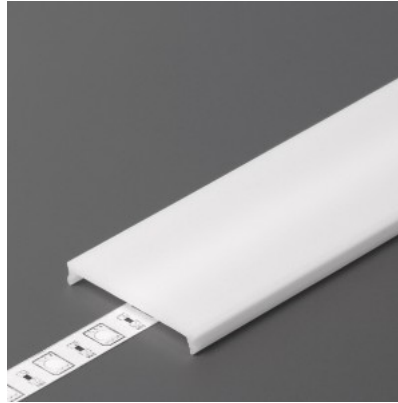

Aluminium profile cover TOPMET C9 click milky 70% 1m opal

Product code 18498

Brand [TOPMET](#)
Length 1000.0mm
Casing colour opal
Casing material plastic

Cover for aluminum profile. The cover is made of high-quality plastic, which ensures even light distribution and reduces glare. Illuminate your world with LED House professionals - [check out our project portfolio here!](#)