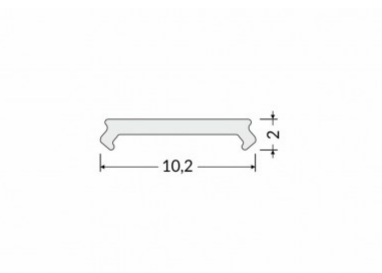

Aluminium profile cover TOPMET C2 click milky 70% 4m opal

Product code 19179

Brand [TOPMET](#)
Length 4000.0mm
Casing colour opal
Casing material plastic