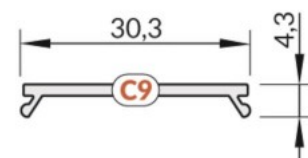

Aluminium profile cover TOPMET C9 click milky 70% 3m IRM opal

Product code 21085

Brand [TOPMET](#)
Height 4.3mm
Width 30.0mm
Length 3000.0mm
Casing colour opal
Casing material plastic
Work environment indoor use

Cover for aluminum profile. The cover is made of high-quality plastic, which ensures even light distribution and reduces glare. Illuminate your world with LED House professionals - [check out our project portfolio here!](#)