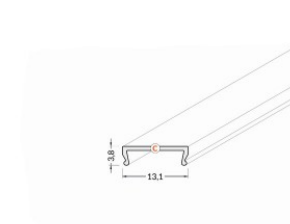

Aluminium profile cover TOPMET C click 2m opal 70% PMMA opal

Product code 16040

Brand [TOPMET](#)
Height 3.8mm
Width 13.1mm
Length 2000.0mm
Casing colour opal
Operation temperature -20 ~ 70°C

Cover for aluminum profile. The cover is made of high-quality plastic, which ensures even light distribution and reduces glare. Illuminate your world with LED House professionals - [check out our project portfolio here!](#)