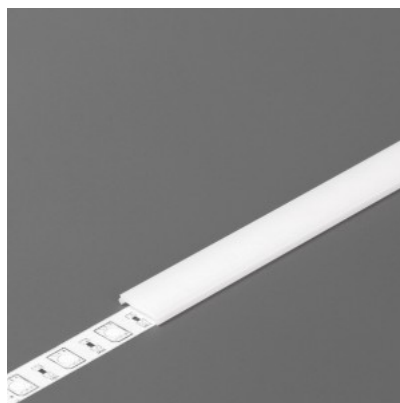

Aluminium profile cover TOPMET E7 click 2m opal

Product code 20716

Brand [TOPMET](#)

Length 2000.0mm

Casing colour opal

Casing material plastic