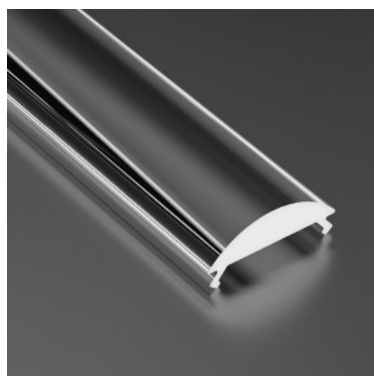

Aluminium profile cover LUMINES PMMA Lens 15° (A, B, C, D, G, H, Y, Z, COSMO, RETO), 2m, transparent 95%

Product code 15060

Price 10,41+VAT

Brand [LUMINES](#)

Length 2000.0mm