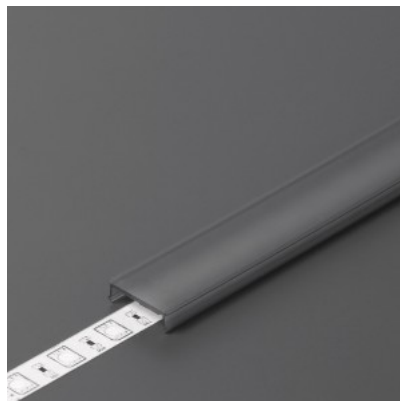

Aluminium profile cover TOPMET F click black 40% 3m black

Product code 20028

Brand [TOPMET](#)
Length 3000.0mm
Casing colour black
Casing material plastic