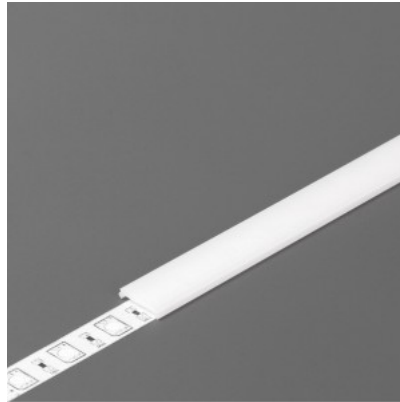

Aluminium profile cover TOPMET C2 click milky 70% 2m opal

Product code 18428

Brand [TOPMET](#)
Length 2000.0mm
Casing colour opal
Casing material plastic
Work environment indoor use