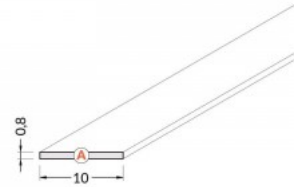

Aluminium profile cover TOPMET A, 3m, frosted 90%

Product code 15760

Price 2,47+VAT

Brand [TOPMET](#)

Height 0.8mm

Width 10.0mm

Length 3000.0mm

Operation temperature -15 ~ 85°C