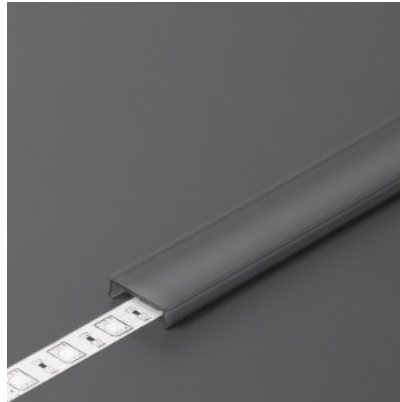

Aluminium profile cover TOPMET C3 click black 40% 3m black

Product code 20720

Brand [TOPMET](#)
Length 3000.0mm
Casing colour black
Casing material plastic
Work environment indoor use