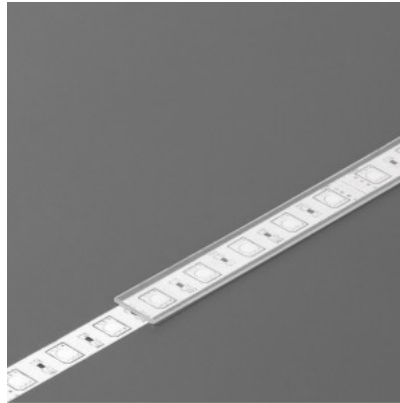

Aluminium profile cover TOPMET A, 2m, transparent transparent

Product code 23130

Brand [TOPMET](#)
Height 0.8mm
Width 10.0mm
Length 2000.0mm
Casing colour transparent
Casing material plastic
Operation temperature -15 ~ 85°C