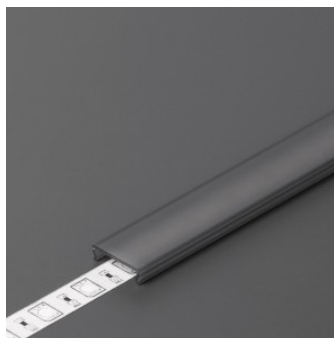

Aluminium profile cover TOPMET C click, 2m, must, 40% PMMA black

Product code 16666

Brand [TOPMET](#)
Height 3.8mm
Width 13.1mm
Length 2000.0mm
Casing colour black
Operation temperature -20 ~ 70°C

Cover for aluminum profile. The cover is made of high-quality plastic, which ensures even light distribution and reduces glare. Illuminate your world with LED House professionals - [check out our project portfolio here!](#)