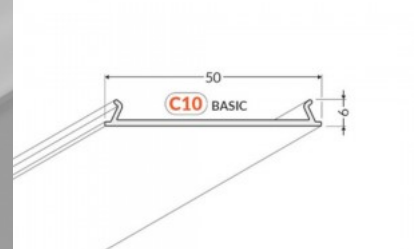

Aluminium profile cover TOPMET C10 milky 2m opal

Product code 22954

Brand [TOPMET](#)

Height 6.0mm

Width 50.0mm

Length 2000.0mm

Casing colour opal

Casing material plastic

Work environment indoor use