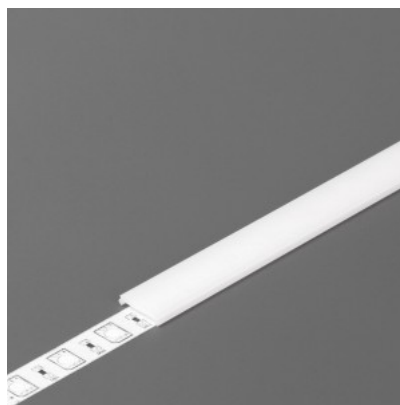

Product code 20720

Brand [TOPMET](#)
Length 3000.0mm
Casing colour black
Casing material plastic
Work environment indoor use

Aluminium profile cover TOPMET C3 click opal

Product code 20721

Brand [TOPMET](#)
Length 1000.0mm
Casing colour opal
Casing material plastic