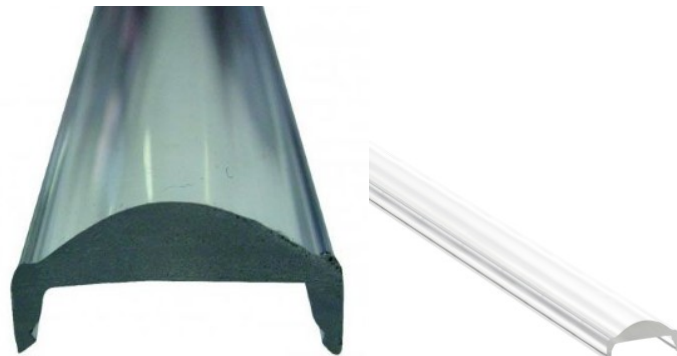

Width 22.5mm

Length 6000.0mm

Aluminium profile cover LUZ NEGRA TORINO, 30°, 2m, transparent 97%

Product code 13353

Price 16,50+VAT

Brand LUZ NEGRA

Length 2000.0mm

Casing material plastic