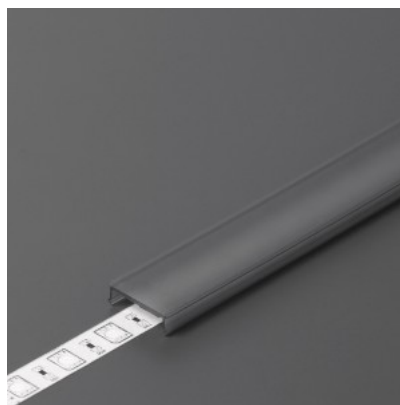

Product code 19179

Brand [TOPMET](#)
Length 4000.0mm
Casing colour opal
Casing material plastic

Aluminium profile cover TOPMET C3 click black 40% 2m black

Product code 18454

Brand [TOPMET](#)
Length 2000.0mm
Casing colour black
Casing material plastic
Work environment indoor use