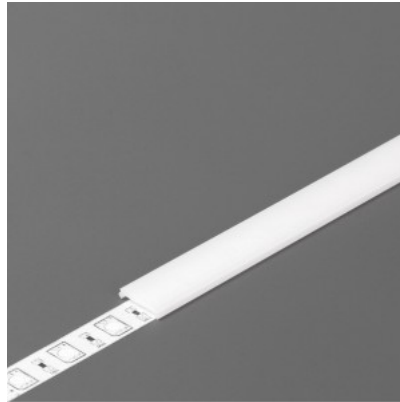

Aluminium profile cover TOPMET E7 click 2m opal

Product code 20716

Brand [TOPMET](#)
Length 2000.0mm
Casing colour opal
Casing material plastic