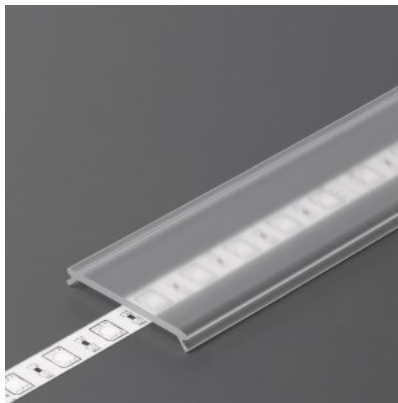

Aluminium profile cover TOPMET C9 click transparent 95% 2m transparent

Product code 18447

Brand [TOPMET](#)
Length 2000.0mm
Casing colour transparent
Casing material plastic
Work environment indoor use