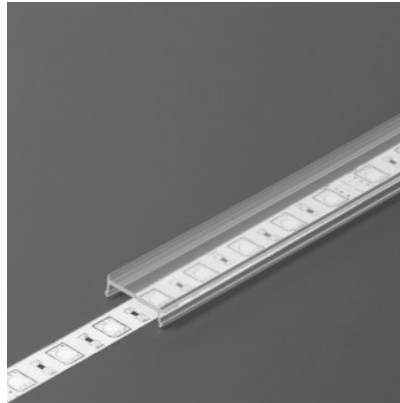

Aluminium profile cover TOPMET C3 click transparent 95% 2m transparent

Product code 18453

Brand [TOPMET](#)
Length 2000.0mm
Casing colour transparent
Casing material plastic
Work environment indoor use