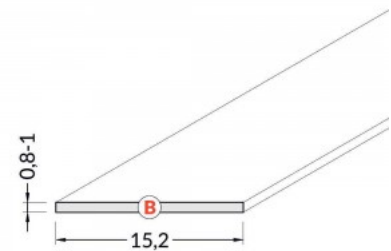

Aluminium profile cover TOPMET B 2m milky 60% opal

Product code 15499

Brand [TOPMET](#)
Height 0.8mm
Width 15.2mm
Length 2000.0mm
Casing colour opal
Operation temperature -15 ~ 85°C

Cover for aluminum profile. The cover is made of high-quality plastic, which ensures even light distribution and reduces glare. Illuminate your world with LED House professionals - [check out our project portfolio here!](#)