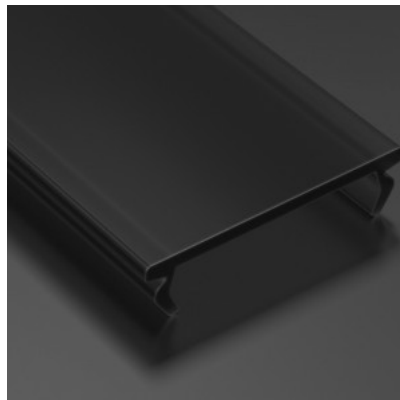

Aluminium profile cover ALU Flat, 2m, milky 40%

Product code 13923

Price 9,50+VAT

Length 2000.0mm

Aluminium profile cover ALU Flat, 2m, transparent 91%

Product code 13922

Price 6,60+VAT

Aluminium profile cover LUMINES DOUBLE PMMA, 2m, black 25%

Product code 16119

Price 10,69+VAT

Brand [LUMINES](#)

Length 2020.0mm

SILED A, inSILED A, DILED A, inDILED A,
UNICO, DOPIO, TALIA, inTALIA, ZATI,
SUBLI, LOGI, CONVA, TOPO, PERO,
VEDA