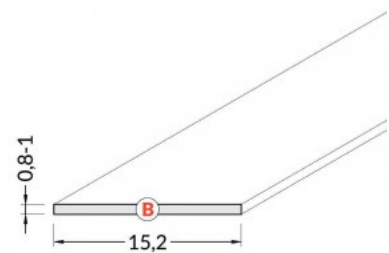

Aluminium profile cover TOPMET B 2m milky 60%

Product code 15499

Price 1,19+VAT

Brand [TOPMET](#)

Height 0.8mm

Width 15.2mm

Length 2000.0mm

Operation temperature -15 ~ 85°C