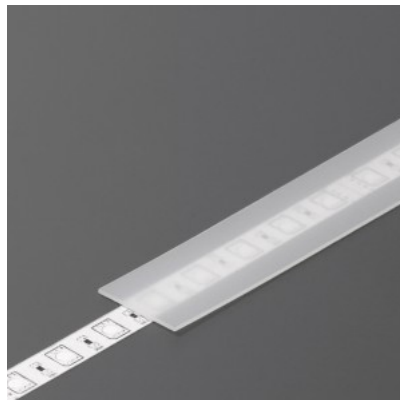

## Aluminium profile cover TOPMET E7 click 2m opal

**Product code 20716**

Brand [TOPMET](#)

Length 2000.0mm

Casing colour opal

Casing material plastic