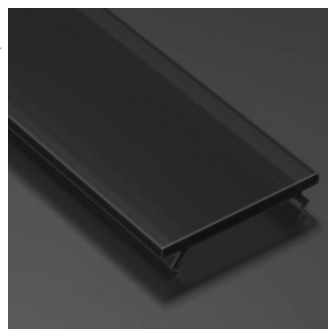

Aluminium profile cover LUMINES PMMA A B C D G H Y Z 2m 24%, black

Product code 15847

Brand [LUMINES](#)
Length 2020.0mm
Casing colour black

Cover for aluminum profile. The cover is made of high-quality plastic, which ensures even light distribution and reduces glare. Illuminate your world with LED House professionals - [check out our project portfolio here!](#)