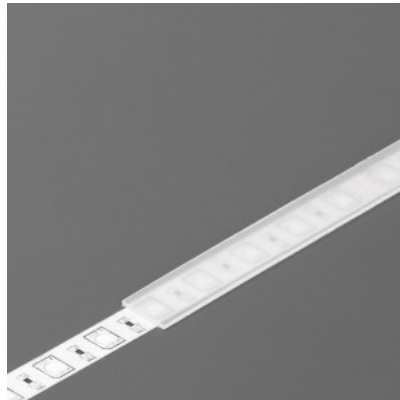

Aluminium profile cover TOPMET A, 3m, frosted 90%

Product code 15760

Brand [TOPMET](#)
Height 0.8mm
Width 10.0mm
Length 3000.0mm
Operation temperature -15 ~ 85°C

Cover for aluminum profile. The cover is made of high-quality plastic, which ensures even light distribution and reduces glare. Illuminate your world with LED House professionals - [check out our project portfolio here!](#)