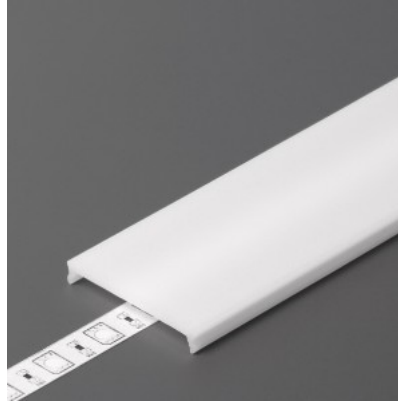

Operation temperature -40 ~ 90°C

Cover for aluminum profile. The cover is made of high-quality plastic, which ensures even light distribution and reduces glare. Illuminate your world with LED House professionals - [check out our project portfolio here!](#)