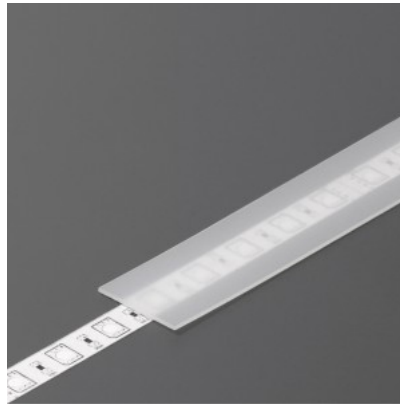

## Aluminium profile cover TOPMET E, 2m, opal

**Product code 15400**

Brand [TOPMET](#)

Casing material plastic

Operation temperature -15 ~ 85°C

Cover for aluminum profile. The cover is made of high-quality plastic, which ensures even light distribution and reduces glare. Illuminate your world with LED House professionals - [check out our project portfolio here!](#)