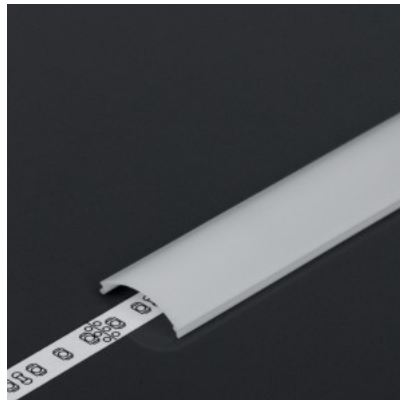

Aluminium profile cover TOPMET D click milky 40% 1m opal

Product code 18513

Brand [TOPMET](#)
Length 1000.0mm
Casing colour opal
Casing material plastic

Cover for aluminum profile. The cover is made of high-quality plastic, which ensures even light distribution and reduces glare. Illuminate your world with LED House professionals - [check out our project portfolio here!](#)