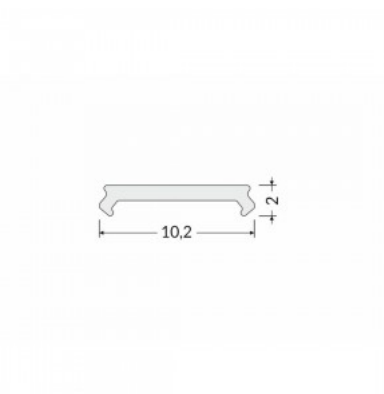

Aluminium profile cover TOPMET C2 click (Slim8/Smart10) opaal opal

Product code 20710

Brand [TOPMET](#)
Length 1000.0mm
Casing colour opal
Casing material plastic