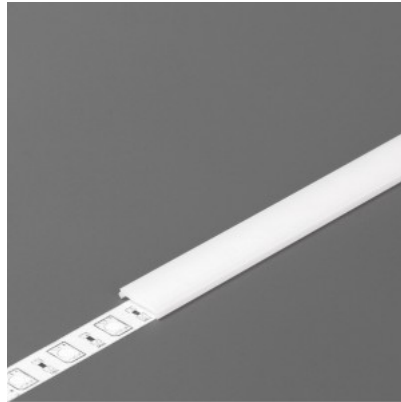

Aluminium profile cover TOPMET C2 click milky 70% 2m opal

Product code 18428

Brand [TOPMET](#)
Length 2000.0mm
Casing colour opal
Casing material plastic
Work environment indoor use