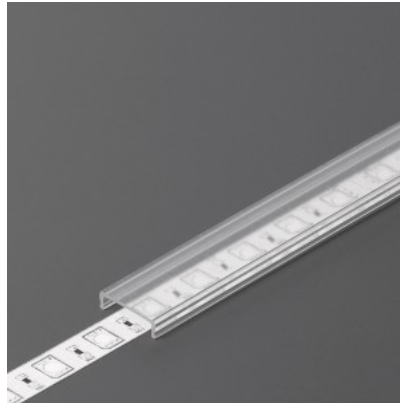

Aluminium profile cover TOPMET C, 2m, transparent, PMMA 95% transparent

Product code 15841

Brand [TOPMET](#)

Height 3.8mm

Width 13.1mm

Length 2000.0mm

Casing colour transparent

Work environment indoor use

Operation temperature -25 ~ 120°C

Cover for aluminum profile. The cover is made of high-quality plastic, which ensures even light distribution and reduces glare. Illuminate your world with LED House professionals - [check out our project portfolio here!](#)