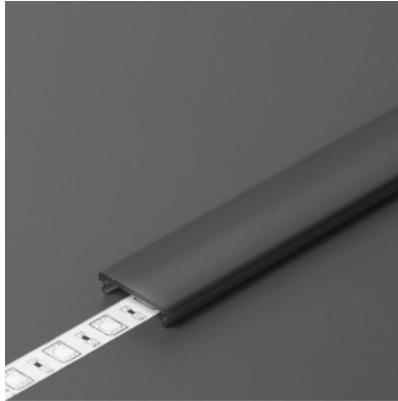

Aluminium profile cover TOPMET F click black 40% 1m black

Product code 18440

Brand [TOPMET](#)
Length 1000.0mm
Casing colour black
Casing material plastic

Cover for aluminum profile. The cover is made of high-quality plastic, which ensures even light distribution and reduces glare. Illuminate your world with LED House professionals - [check out our project portfolio here!](#)