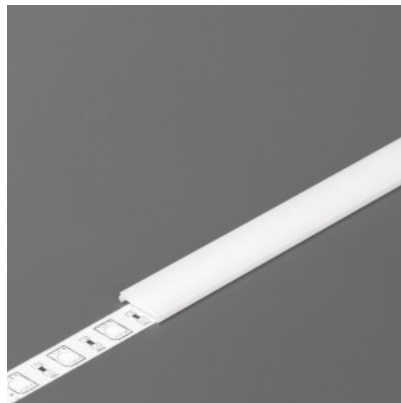

Aluminium profile cover TOPMET C2 click milky 70% 3m opal

Product code 19178

Brand [TOPMET](#)
Length 3000.0mm
Casing colour opal
Casing material plastic