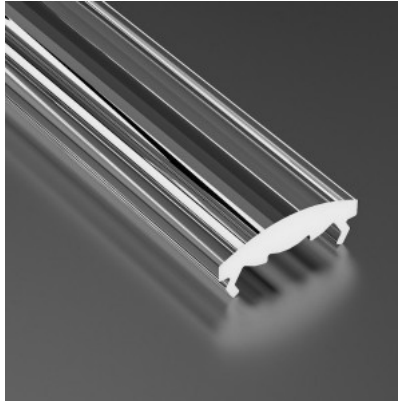

Aluminium profile cover LUMINES PMMA Lens 30° (A, B, C, D, G, H, Y, Z, COSMO, RETO), 2m, transparent 95%

Product code 15061

Price 8,22+VAT

Brand [LUMINES](#)