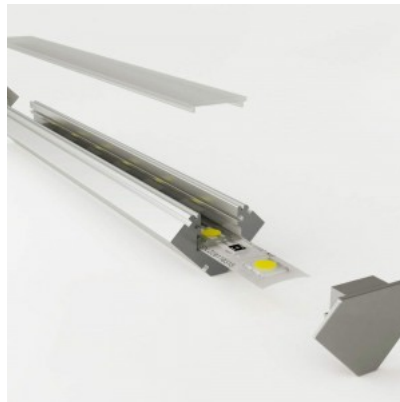

Aluminium profile cover LUZ NEGRA Sofia XL, 6m milky

Product code 15502

Price 10,05+VAT

Brand LUZ NEGRA

Height 22.5mm

Width 22.5mm

Length 6000.0mm