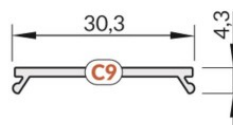

Aluminium profile cover TOPMET C9, black 40%, 2m black

Product code 16451

Brand [TOPMET](#)
Height 4.3mm
Width 30.3mm
Length 2000.0mm
Casing colour black
Casing material plastic
Operation temperature -40 ~ 90°C

Cover for aluminum profile. The cover is made of high-quality plastic, which ensures even light distribution and reduces glare. Illuminate your world with LED House professionals - [check out our project portfolio here!](#)