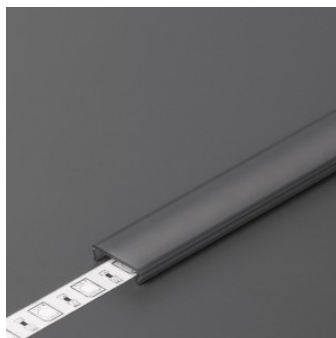

Aluminium profile cover TOPMET C click, 2m, must, 40% PMMA black

Product code 16666

Brand [TOPMET](#)
Height 3.8mm
Width 13.1mm
Length 2000.0mm
Casing colour black
Operation temperature -20 ~ 70°C

Cover for aluminum profile. The cover is made of high-quality plastic, which ensures even light distribution and reduces glare. Illuminate your world with LED House professionals - [check out our project portfolio here!](#)