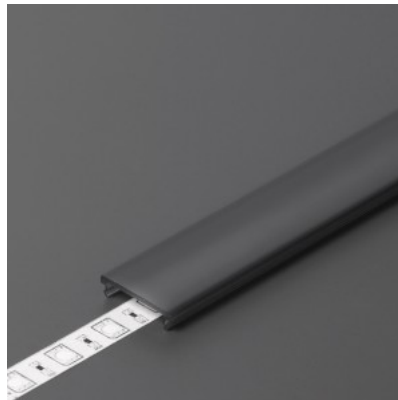

Aluminium profile cover TOPMET F CLICK 2m black

Product code 18267

Brand [TOPMET](#)
Height 4.5mm
Width 17.4mm
Length 2000.0mm
Casing colour black
Casing material plastic
Operation temperature -15 ~ 85°C

Cover for aluminum profile. The cover is made of high-quality plastic, which ensures even light distribution and reduces glare. Illuminate your world with LED House professionals - [check out our project portfolio here!](#)