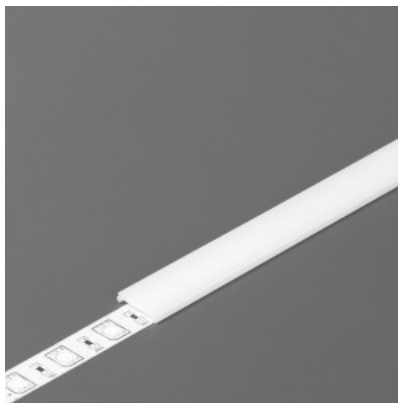

Aluminium profile cover TOPMET C2 click (Slim8/Smart10) opaal opal

Product code 20710

Brand [TOPMET](#)
Length 1000.0mm
Casing colour opal
Casing material plastic