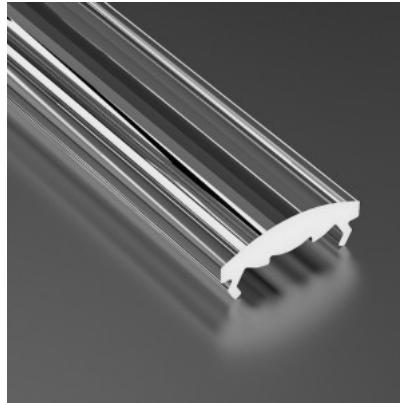

Aluminium profile cover LUMINES PMMA Lens 30° A, B, C, D, G, H, Y, Z, COSMO, RETO, 2m, transparent 95%

Product code 15061

Brand [LUMINES](#)

Cover for aluminum profile. The cover is made of high-quality plastic, which ensures even light distribution and reduces glare. Illuminate your world with LED House professionals - [check out our project portfolio here!](#)