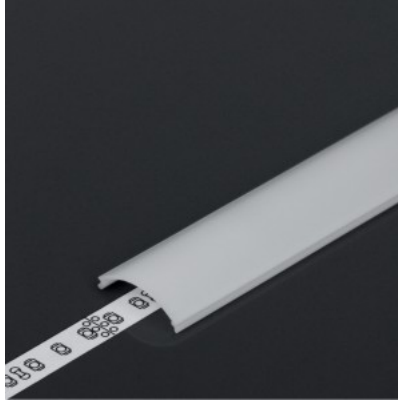

Aluminium profile cover TOPMET D 2m milky 70% opal

Product code 16243

Brand [TOPMET](#)
Length 2000.0mm
Casing colour opal
Operation temperature -20 ~ 70°C

Cover for aluminum profile. The cover is made of high-quality plastic, which ensures even light distribution and reduces glare. Illuminate your world with LED House professionals - [check out our project portfolio here!](#)