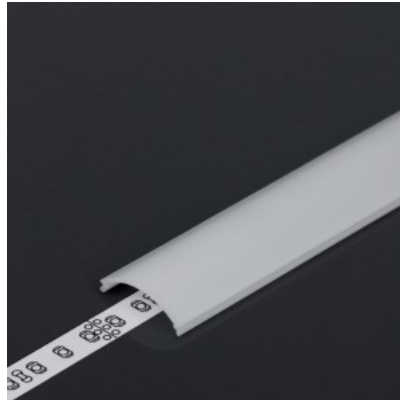

Aluminium profile cover TOPMET D 3m milky 70% opal

Product code 17873

Brand [TOPMET](#)
Length 3000.0mm
Casing colour opal
Casing material plastic
Operation temperature -20 ~ 70°C

Cover for aluminum profile. The cover is made of high-quality plastic, which ensures even light distribution and reduces glare. Illuminate your world with LED House professionals - [check out our project portfolio here!](#)