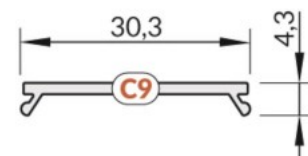

Aluminium profile cover TOPMET C9, milky, 70%, 2m opal

Product code 15990

Brand [TOPMET](#)

Height 4.3mm

Width 30.3mm

Length 2000.0mm

Casing colour opal

Casing material plastic

Operation temperature -40 ~ 90°C