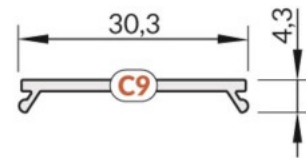

Aluminium profile cover TOPMET C9 click milky 70% 3m opal

Product code 18479

Brand [TOPMET](#)

Length 3000.0mm

Casing colour opal

Casing material plastic

Work environment indoor use

Cover for aluminum profile. The cover is made of high-quality plastic, which ensures even light distribution and reduces glare. Illuminate your world with LED House professionals - [check out our project portfolio here!](#)