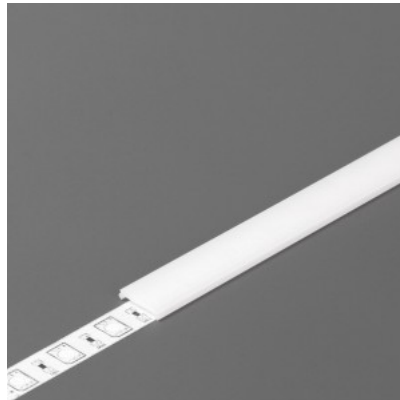

Aluminium profile cover TOPMET C2 click milky 70% 2m opal

Product code 23128

Brand [TOPMET](#)
Length 2000.0mm
Casing colour opal
Casing material plastic
Work environment indoor use