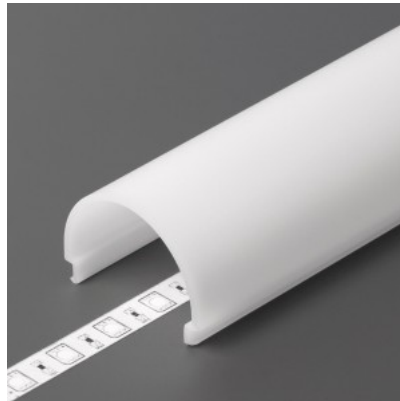

Aluminium profile cover TOPMET D9 click 3 m opal

Product code 20719

Brand [TOPMET](#)
Length 3000.0mm
Casing colour opal
Casing material plastic