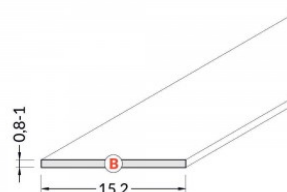

Aluminium profile cover TOPMET B, 2m, frosted 90%

Product code 15111

Brand [TOPMET](#)
Height 0.8mm
Width 15.2mm
Length 2000.0mm
Operation temperature -15 ~ 85°C

Cover for aluminum profile. The cover is made of high-quality plastic, which ensures even light distribution and reduces glare. Illuminate your world with LED House professionals - [check out our project portfolio here!](#)