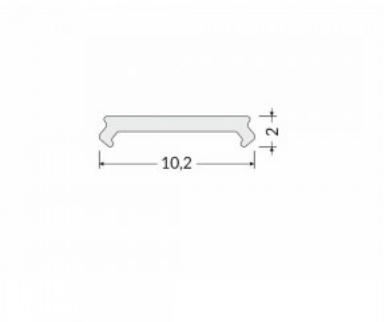

Aluminium profile cover TOPMET C2 click (Slim8/Smart10) opaal opal

Product code 20710

Brand [TOPMET](#)
Length 1000.0mm
Casing colour opal
Casing material plastic