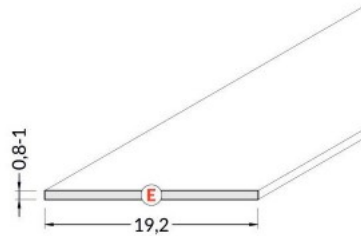

Aluminium profile cover TOPMET E9, milky, 70%, 2m

Product code 16398

Price 13,00+VAT

Brand [TOPMET](#)

Height 26.0mm

Width 33.4mm

Length 2000.0mm

Casing material plastic