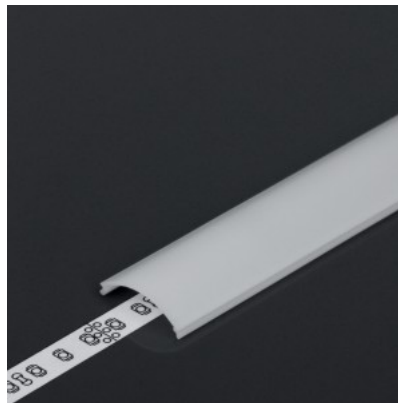

## Aluminium profile cover TOPMET D 2m milky 70% opal

**Product code 16243**

Brand [TOPMET](#)

Length 2000.0mm

Casing colour opal

Operation temperature -20 ~ 70°C

Cover for aluminum profile. The cover is made of high-quality plastic, which ensures even light distribution and reduces glare. Illuminate your world with LED House professionals - [check out our project portfolio here!](#)