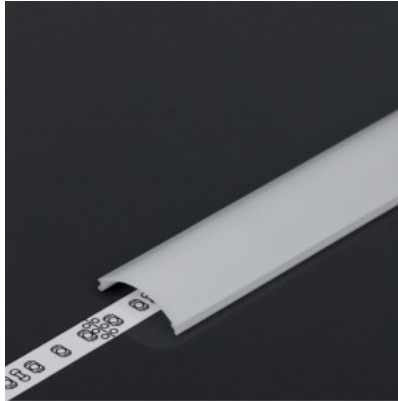

Aluminium profile cover TOPMET D1 click 70% 2m opal

Product code 19717

Brand [TOPMET](#)
Length 2000.0mm
Casing colour opal
Casing material plastic

Cover for aluminum profile. The cover is made of high-quality plastic, which ensures even light distribution and reduces glare. Illuminate your world with LED House professionals - [check out our project portfolio here!](#)