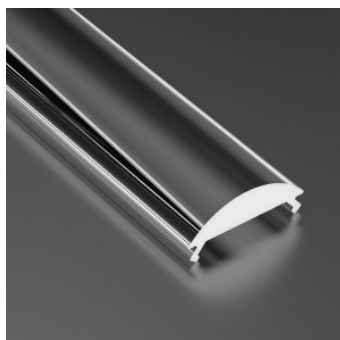

Aluminium profile cover LUMINES PMMA Lens 15° A, B, C, D, G, H, Y, Z, COSMO, RETO, 2m, transparent 95%

Product code 15060

Brand [LUMINES](#)
Length 2000.0mm

Cover for aluminum profile. The cover is made of high-quality plastic, which ensures even light distribution and reduces glare. Illuminate your world with LED House professionals - [check out our project portfolio here!](#)