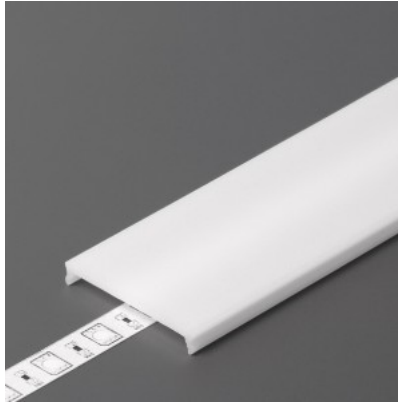

Aluminium profile cover TOPMET C9 click piimjas 70% 20m opal

Product code 19621

Brand [TOPMET](#)
Length 20000.0mm
Casing colour opal
Casing material plastic

Cover for aluminum profile. The cover is made of high-quality plastic, which ensures even light distribution and reduces glare. Illuminate your world with LED House professionals - [check out our project portfolio here!](#)