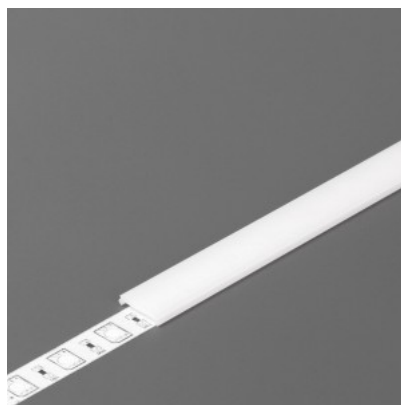

Product code 19178

Brand [TOPMET](#)
Length 3000.0mm
Casing colour opal
Casing material plastic

Aluminium profile cover TOPMET C2 click milky 70% 4m opal

Product code 19179

Brand [TOPMET](#)
Length 4000.0mm
Casing colour opal
Casing material plastic