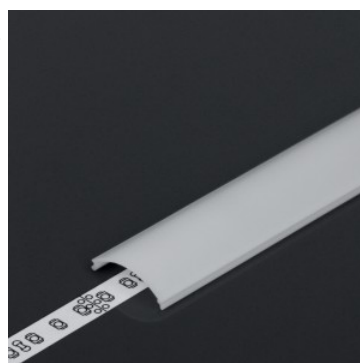

Aluminium profile cover TOPMET D1 click 70% 2m opal

Product code 19717

Brand [TOPMET](#)
Length 2000.0mm
Casing colour opal
Casing material plastic

Cover for aluminum profile. The cover is made of high-quality plastic, which ensures even light distribution and reduces glare. Illuminate your world with LED House professionals - [check out our project portfolio here!](#)