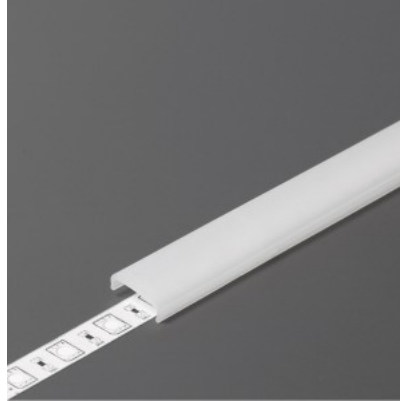

Aluminium profile cover TOPMET C click 1m 70% opal

Product code 18102

Brand [TOPMET](#)
Length 1000.0mm
Casing colour opal
Casing material plastic
Operation temperature -15 ~ 85°C

Cover for aluminum profile. The cover is made of high-quality plastic, which ensures even light distribution and reduces glare. Illuminate your world with LED House professionals - [check out our project portfolio here!](#)