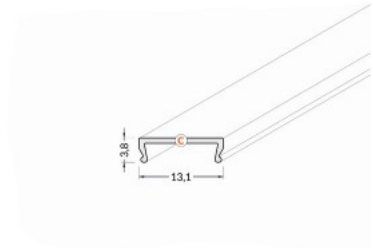

Aluminium profile cover TOPMET C, 2m, transparent, PMMA 95% transparent

Product code 15841

Brand [TOPMET](#)

Height 3.8mm

Width 13.1mm

Length 2000.0mm

Casing colour transparent

Work environment indoor use

Operation temperature -25 ~ 120°C

Cover for aluminum profile. The cover is made of high-quality plastic, which ensures even light distribution and reduces glare. Illuminate your world with LED House professionals - [check out our project portfolio here!](#)