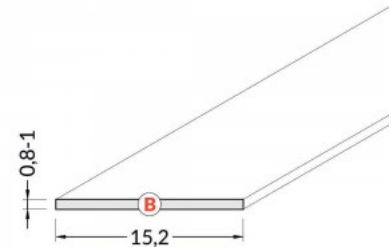

Aluminium profile cover TOPMET B 2m milky 60% opal

Product code 15499

Brand [TOPMET](#)
Height 0.8mm
Width 15.2mm
Length 2000.0mm
Casing colour opal
Operation temperature -15 ~ 85°C

Cover for aluminum profile. The cover is made of high-quality plastic, which ensures even light distribution and reduces glare. Illuminate your world with LED House professionals - [check out our project portfolio here!](#)