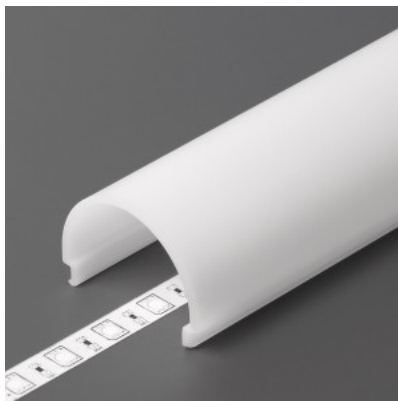

Aluminium profile cover TOPMET D9 click 2m 70% opal

Product code 19379

Brand [TOPMET](#)
Length 2000.0mm
Casing colour opal
Casing material plastic