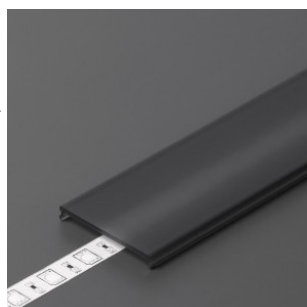

Aluminium profile cover TOPMET C9 click 3m black

Product code 19927

Brand [TOPMET](#)
Length 3000.0mm
Casing colour black
Casing material aluminium
Work environment indoor use