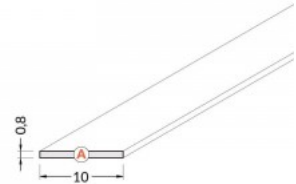

### Product code 15547

Brand [TOPMET](#)

Height 0.8mm

Width 10.0mm

Length 2000.0mm

Operation temperature -15 ~ 85°C

Cover for aluminum profile. The cover is made of high-quality plastic, which ensures even light distribution and reduces glare. Illuminate your world with LED House professionals - [check out our project portfolio here!](#)