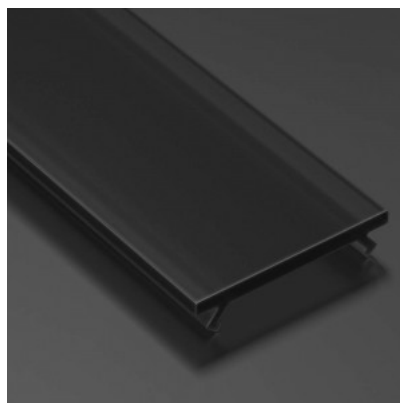

Aluminium profile cover LUMINES PMMA (A B C D G H Y Z) 3m, frosted 24% black

Product code 16648

Price 6,88+VAT

Brand [LUMINES](#)

Length 3000.0mm

Casing colour black