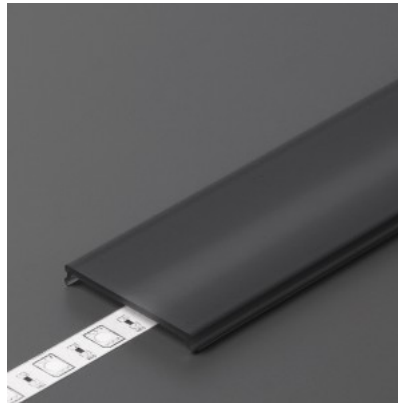

Cover for aluminum profile. The cover is made of high-quality plastic, which ensures even light distribution and reduces glare. Illuminate your world with LED House professionals - [check out our project portfolio here!](#)