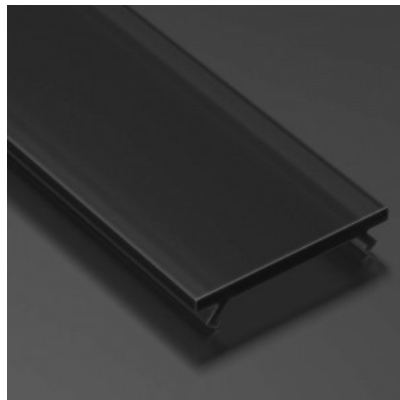

Aluminium profile cover LUMINES PMMA SLIM X,MICO 2m, black 24%

Product code 16370

Brand [LUMINES](#)
Length 2020.0mm

Cover for aluminum profile. The cover is made of high-quality plastic, which ensures even light distribution and reduces glare. Illuminate your world with LED House professionals - [check out our project portfolio here!](#)