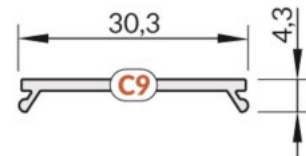

Aluminium profile cover TOPMET C9 click milky 70% 3m IRM opal

Product code 21085

Brand [TOPMET](#)
Height 4.3mm
Width 30.0mm
Length 3000.0mm
Casing colour opal
Casing material plastic
Work environment indoor use

Cover for aluminum profile. The cover is made of high-quality plastic, which ensures even light distribution and reduces glare. Illuminate your world with LED House professionals - [check out our project portfolio here!](#)