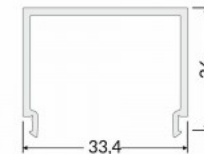

Aluminium profile cover TOPMET E9, milky, 70%, 2m

Product code 16398

Brand [TOPMET](#)
Height 26.0mm
Width 33.4mm
Length 2000.0mm
Casing material plastic
Operation temperature -20 ~ 70°C

Cover for aluminum profile. The cover is made of high-quality plastic, which ensures even light distribution and reduces glare. Illuminate your world with LED House professionals - [check out our project portfolio here!](#)