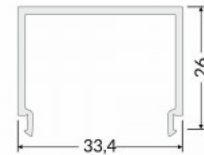

Aluminium profile cover TOPMET E9, milky, 70%, 2m

Product code 16398

Brand [TOPMET](#)
Height 26.0mm
Width 33.4mm
Length 2000.0mm
Casing material plastic
Operation temperature -20 ~ 70°C

Cover for aluminum profile. The cover is made of high-quality plastic, which ensures even light distribution and reduces glare. Illuminate your world with LED House professionals - [check out our project portfolio here!](#)