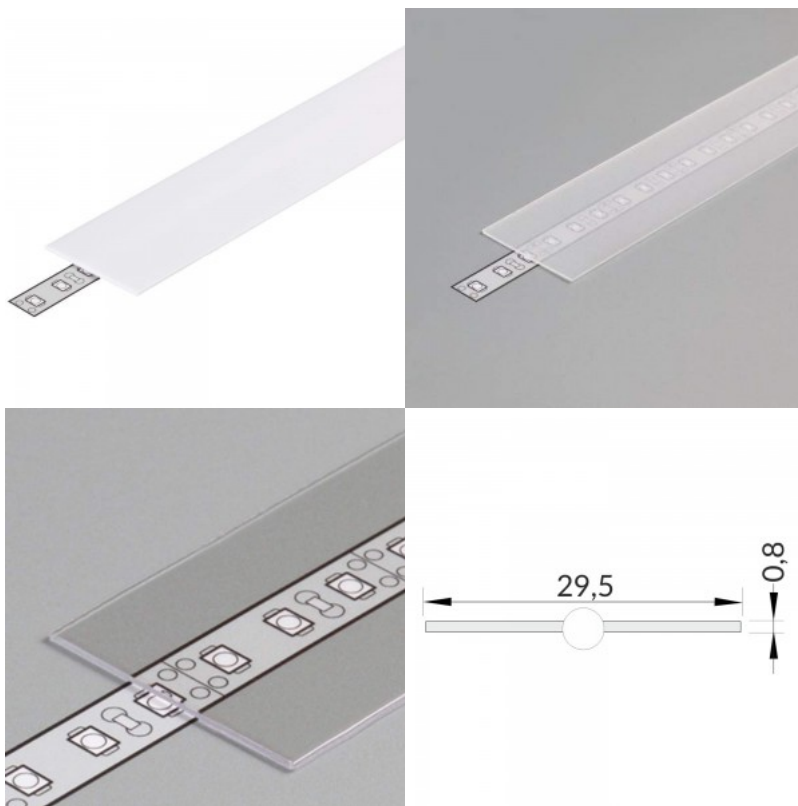

Aluminium profile cover TOPMET G 2m milky 70% opal

Product code 15506

Brand [TOPMET](#)

Casing colour opal

Casing material plastic

Operation temperature -15 ~ 85°C

Cover for aluminum profile. The cover is made of high-quality plastic, which ensures even light distribution and reduces glare. Illuminate your world with LED House professionals - [check out our project portfolio here!](#)