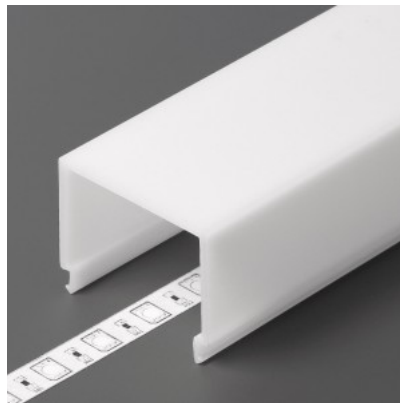

Cover for aluminum profile. The cover is made of high-quality plastic, which ensures even light distribution and reduces glare. Illuminate your world with LED House professionals - [check out our project portfolio here!](#)