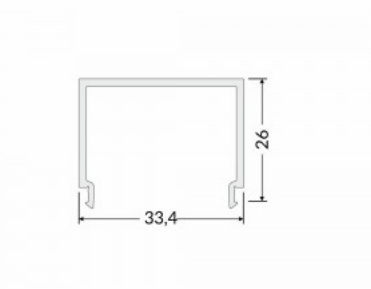

Aluminium profile cover TOPMET E9, milky, 70%, 2m

Product code 16398

Brand [TOPMET](#)
Height 26.0mm
Width 33.4mm
Length 2000.0mm
Casing material plastic
Operation temperature -20 ~ 70°C

Cover for aluminum profile. The cover is made of high-quality plastic, which ensures even light distribution and reduces glare. Illuminate your world with LED House professionals - [check out our project portfolio here!](#)