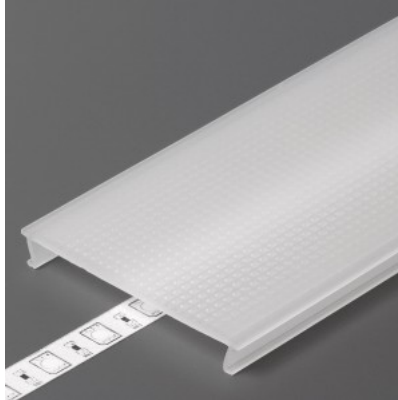

Cover for aluminum profile. The cover is made of high-quality plastic, which ensures even light distribution and reduces glare. Illuminate your world with LED House professionals - [check out our project portfolio here!](#)