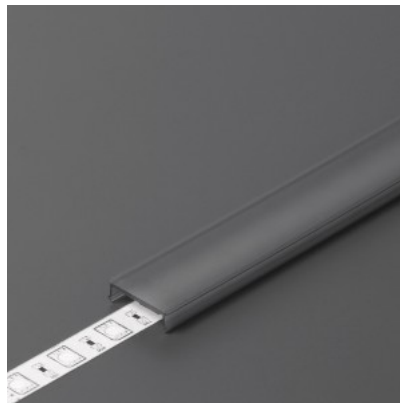

Aluminium profile cover TOPMET C3 click black 40% 3m black

Product code 20720

Brand [TOPMET](#)
Length 3000.0mm
Casing colour black
Casing material plastic
Work environment indoor use