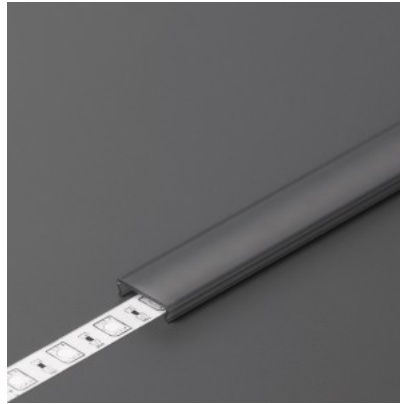

Aluminium profile cover TOPMET C click 3m black 40% black

Product code 18483

Brand [TOPMET](#)
Length 3000.0mm
Casing colour black
Casing material plastic
Work environment indoor use