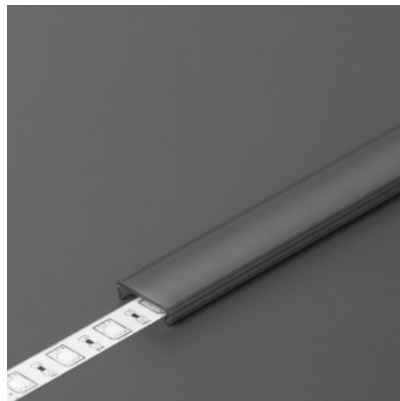

Aluminium profile cover TOPMET C click 1m must 40% black

Product code 21033

Brand [TOPMET](#)
Length 1000.0mm
Casing colour black
Casing material plastic