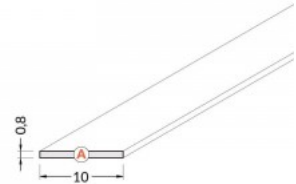

Brand [TOPMET](#)

Height 0.8mm

Width 10.0mm

Length 2000.0mm

Operation temperature -15 ~ 85°C

Cover for aluminum profile. The cover is made of high-quality plastic, which ensures even light distribution and reduces glare. Illuminate your world with LED House professionals - [check out our project portfolio here!](#)