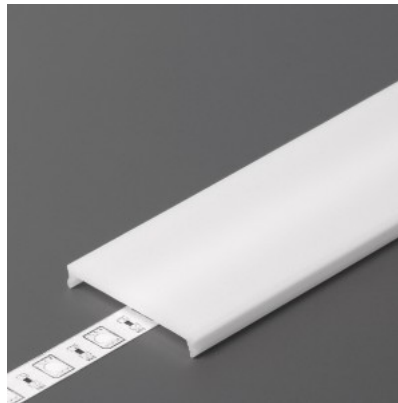

Aluminium profile cover TOPMET C9 click milky 70% 3m opal

Product code 18479

Brand [TOPMET](#)
Length 3000.0mm
Casing colour opal
Casing material plastic
Work environment indoor use

Cover for aluminum profile. The cover is made of high-quality plastic, which ensures even light distribution and reduces glare. Illuminate your world with LED House professionals - [check out our project portfolio here!](#)