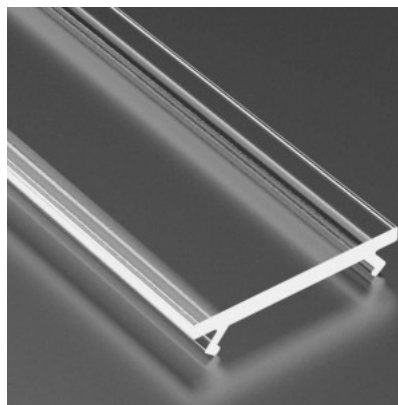

Aluminium profile cover LUMINES DOUBLE PMMA, 3m, milky frosted 75% opal

Product code 17724

Brand [LUMINES](#)
Length 3000.0mm
Casing colour opal
Casing material plastic
Polishing matt

Upper cover for DULIO aluminum profile. The cover is made of high-quality plastic, which ensures even light distribution and reduces glare. Illuminate your world with LED House professionals - [check out our project portfolio here!](#)

Aluminium profile cover LUMINES PC 2m, transparent 88%

Product code 14311

Brand [LUMINES](#)

Cover for aluminum profile. The cover is made of high-quality plastic, which ensures even light distribution and reduces glare. Illuminate your world with LED House professionals - [check out our project portfolio here!](#)

Aluminium profile cover LUMINES PC A B C D G H Y Z, 2m, frozen 7%

Product code 16442

Brand [LUMINES](#)
Length 2020.0mm
Casing material polycarbonate
Operation temperature -50 ~ 100°C

Aluminum profile cover with frosted glass, which helps create softly diffused light. Suitable for objects with higher temperatures, such as outdoor environments, sauna.