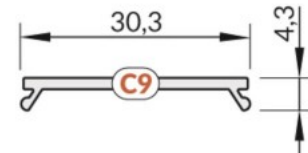

Product code 16451

Brand [TOPMET](#)

Height 4.3mm

Width 30.3mm

Length 2000.0mm

Casing colour black

Casing material plastic

Operation temperature -40 ~ 90°C