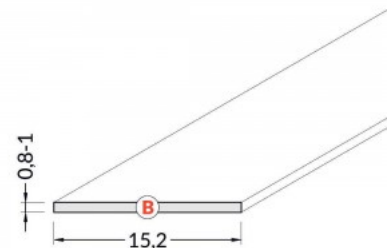

Aluminium profile cover TOPMET A, 2m, opal opal

Product code 18414

Brand [TOPMET](#)

Height 0.8mm

Width 10.0mm

Length 2000.0mm

Casing colour opal

Operation temperature -15 ~ 85°C

Cover for aluminum profile. The cover is made of high-quality plastic, which ensures even light distribution and reduces glare. Illuminate your world with LED House professionals - [check out our project portfolio here!](#)