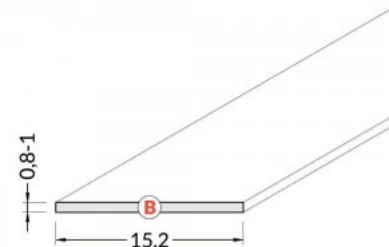

Aluminium profile cover TOPMET B 1m milky 60% opal

Product code 18515

Brand [TOPMET](#)
Length 1000.0mm
Casing colour opal
Casing material plastic

Cover for aluminum profile. The cover is made of high-quality plastic, which ensures even light distribution and reduces glare. Illuminate your world with LED House professionals - [check out our project portfolio here!](#)