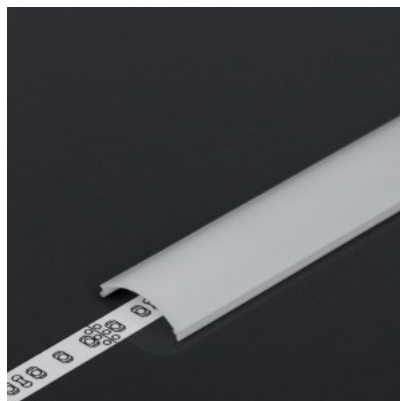

Aluminium profile cover TOPMET D click milky 40% 1m opal

Product code 18513

Brand [TOPMET](#)
Length 1000.0mm
Casing colour opal
Casing material plastic

Cover for aluminum profile. The cover is made of high-quality plastic, which ensures even light distribution and reduces glare. Illuminate your world with LED House professionals - [check out our project portfolio here!](#)