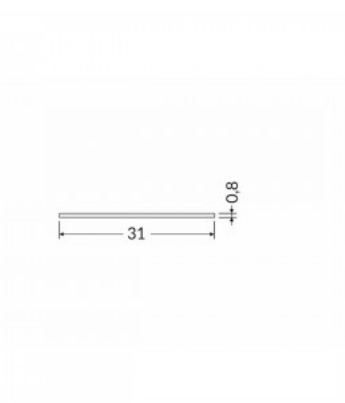

Aluminium profile cover TOPMET SLIDE A9 2m opal

Product code 20078

Brand [TOPMET](#)
Length 2000.0mm
In package 10pcs
Casing colour opal
Casing material plastic