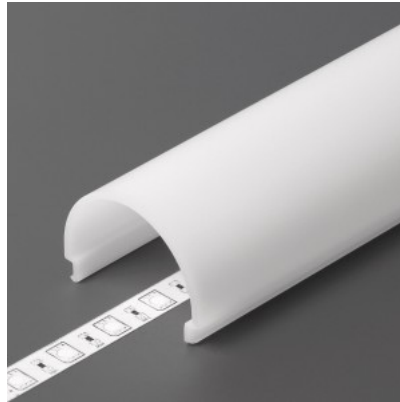

Aluminium profile cover TOPMET D9 click 2m 70% opal

Product code 19379

Brand [TOPMET](#)
Length 2000.0mm
Casing colour opal
Casing material plastic