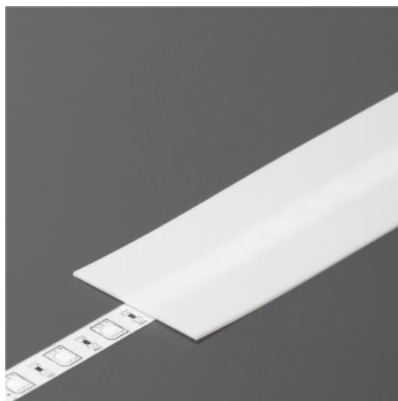

Aluminium profile cover TOPMET SLIDE A9 2m opal

Product code 20078

Brand [TOPMET](#)
 Length 2000.0mm
 In package 10pcs
 Casing colour opal
 Casing material plastic

Aluminium profile cover TOPMET STEP10 transparent 2m transparent