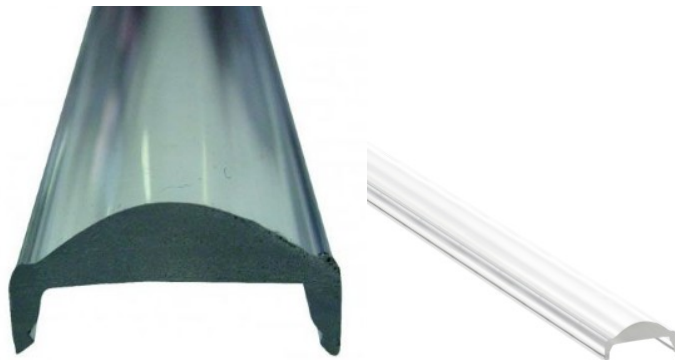

Aluminium profile cover LUZ NEGRA TORINO, 30°, 2m, transparent 97%

Product code 13353

Brand [LUZ NEGRA](#)
Length 2000.0mm
Casing material plastic

Cover for aluminum profile. The cover is made of high-quality plastic, which ensures even light distribution and reduces glare. Illuminate your world with LED House professionals - [check out our project portfolio here!](#)

Aluminium profile cover LUZ NEGRA TORINO, 60°, 2m, transparent 97%

Product code 13354

Brand [LUZ NEGRA](#)
Length 2000.0mm
Casing material plastic
Polishing semigloss