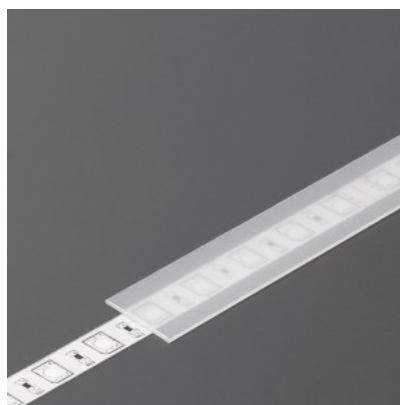

Aluminium profile cover TOPMET B, 2m, frosted 90%

Product code 15111

Price 0,94+VAT

Brand [TOPMET](#)

Height 0.8mm

Width 15.2mm

Length 2000.0mm

Operation temperature -15 ~ 85°C