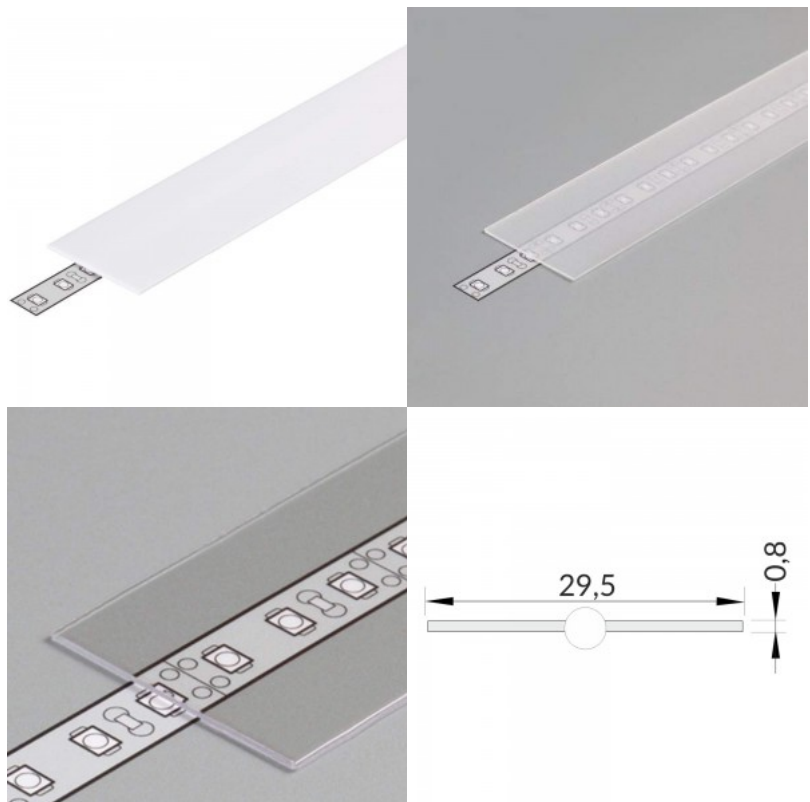

Aluminium profile cover TOPMET G 2m frosted 90%

Product code 16032

Brand [TOPMET](#)
Casing material plastic
Operation temperature -15 ~ 85°C

Cover for aluminum profile. The cover is made of high-quality plastic, which ensures even light distribution and reduces glare. Illuminate your world with LED House professionals - [check out our project portfolio here!](#)