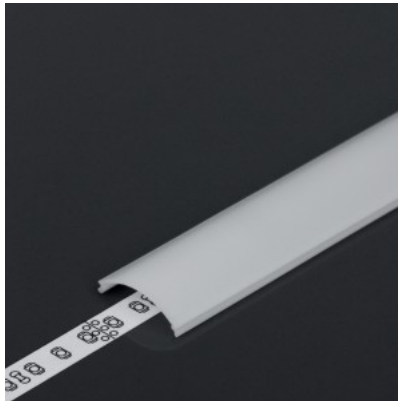

Aluminium profile cover TOPMET D 3m milky 70% opal

Product code 17873

Brand [TOPMET](#)
Length 3000.0mm
Casing colour opal
Casing material plastic
Operation temperature -20 ~ 70°C

Cover for aluminum profile. The cover is made of high-quality plastic, which ensures even light distribution and reduces glare. Illuminate your world with LED House professionals - [check out our project portfolio here!](#)