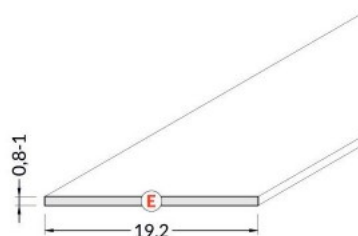

Aluminium profile cover TOPMET E, 2m, frosted 90%

Product code 15400

Price 1,31+VAT

Brand [TOPMET](#)

Operation temperature -15 ~ 85°C