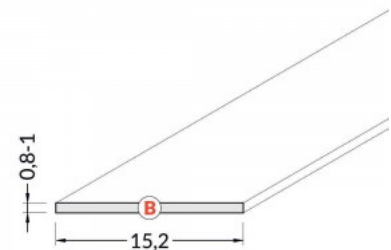

Aluminium profile cover TOPMET B, 2m, frosted 90%

Product code 15111

Brand [TOPMET](#)
Height 0.8mm
Width 15.2mm
Length 2000.0mm
Operation temperature -15 ~ 85°C

Cover for aluminum profile. The cover is made of high-quality plastic, which ensures even light distribution and reduces glare. Illuminate your world with LED House professionals - [check out our project portfolio here!](#)