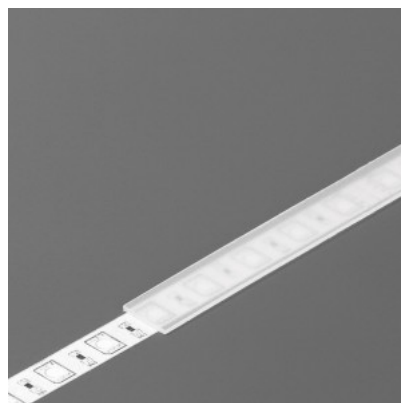

Product code 13726

Price 15,48+VAT

Aluminium profile cover TOPMET A, 2m, frosted 90%

Product code 15547

Price 0,89+VAT

Brand [TOPMET](#)
Height 0.8mm
Width 10.0mm
Length 2000.0mm
Operation temperature -15 ~ 85°C