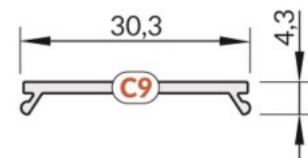

Aluminium profile cover TOPMET C9 click milky 70% 3m opal

Product code 18479

Brand [TOPMET](#)
Length 3000.0mm
Casing colour opal
Casing material plastic
Work environment indoor use

Cover for aluminum profile. The cover is made of high-quality plastic, which ensures even light distribution and reduces glare. Illuminate your world with LED House professionals - [check out our project portfolio here!](#)