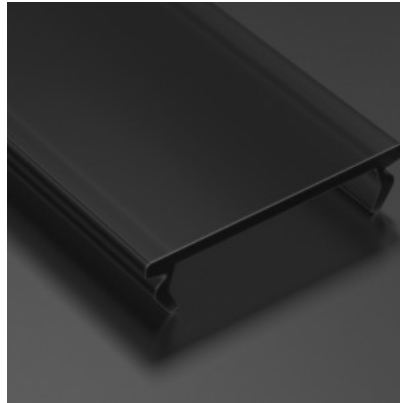

Aluminium profile cover LUMINES DOUBLE PMMA, 2m, black 25%

Product code 16119

Brand [LUMINES](#)
Length 2020.0mm

Cover for aluminum profile. The cover is made of high-quality plastic, which ensures even light distribution and reduces glare. Illuminate your world with LED House professionals - [check out our project portfolio here!](#)