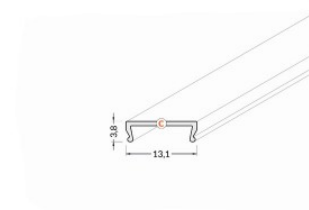

Aluminium profile cover TOPMET C click, 2m, must, 40% PMMA black

Product code 16666

Brand [TOPMET](#)
Height 3.8mm
Width 13.1mm
Length 2000.0mm
Casing colour black
Operation temperature -20 ~ 70°C

Cover for aluminum profile. The cover is made of high-quality plastic, which ensures even light distribution and reduces glare. Illuminate your world with LED House professionals - [check out our project portfolio here!](#)