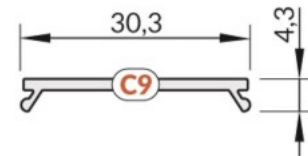

Aluminium profile cover TOPMET C9 click milky 70% 1m opal

Product code 18498

Brand [TOPMET](#)
Length 1000.0mm
Casing colour opal
Casing material plastic

Cover for aluminum profile. The cover is made of high-quality plastic, which ensures even light distribution and reduces glare. Illuminate your world with LED House professionals - [check out our project portfolio here!](#)