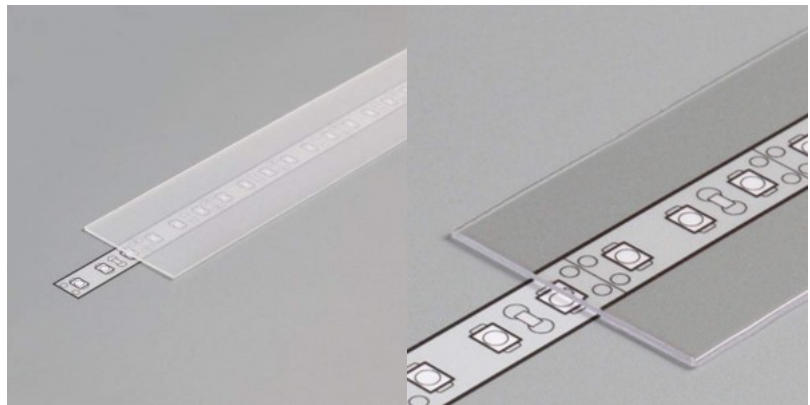

In box 50pcs

Operation temperature -20 ~ 70°C

Aluminium profile cover TOPMET G 2m milky 70%

Product code 15506

Price 2,21+VAT

Brand [TOPMET](#)

Operation temperature -15 ~ 85°C

Aluminium profile cover TOPMET K, 2m, opal, 60% PC