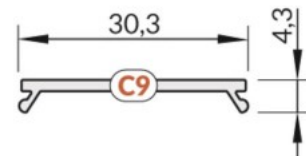

Aluminium profile cover TOPMET C9 click milky 70% 3m opal

Product code 18479

Brand [TOPMET](#)
Length 3000.0mm
Casing colour opal
Casing material plastic
Work environment indoor use

Cover for aluminum profile. The cover is made of high-quality plastic, which ensures even light distribution and reduces glare. Illuminate your world with LED House professionals - [check out our project portfolio here!](#)