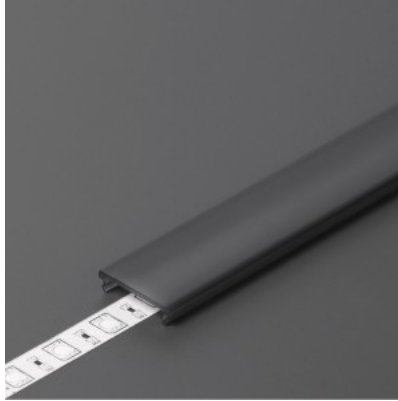

Aluminium profile cover TOPMET F click black 40% 1m black

Product code 18440

Brand [TOPMET](#)
Length 1000.0mm
Casing colour black
Casing material plastic

Cover for aluminum profile. The cover is made of high-quality plastic, which ensures even light distribution and reduces glare. Illuminate your world with LED House professionals - [check out our project portfolio here!](#)