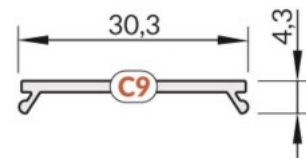

Aluminium profile cover TOPMET C9 click piimjas 70% 20m opal

Product code 19621

Brand [TOPMET](#)

Length 20000.0mm

Casing colour opal

Casing material plastic

Cover for aluminum profile. The cover is made of high-quality plastic, which ensures even light distribution and reduces glare. Illuminate your world with LED House professionals - [check out our project portfolio here!](#)