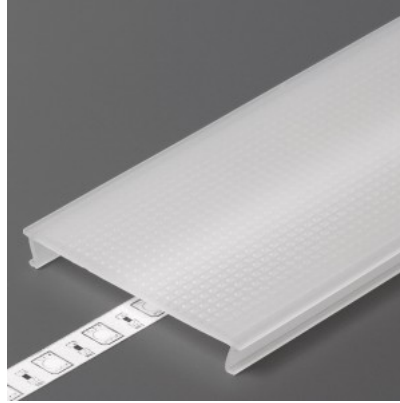

Cover for aluminum profile. The cover is made of high-quality plastic, which ensures even light distribution and reduces glare. Illuminate your world with LED House professionals - [check out our project portfolio here!](#)