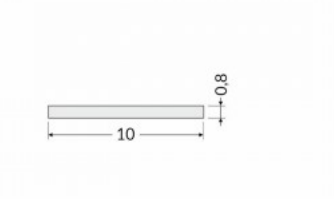

Aluminium profile cover TOPMET A, 2m, transparent transparent

Product code 23130

Brand [TOPMET](#)
Height 0.8mm
Width 10.0mm
Length 2000.0mm
Casing colour transparent
Casing material plastic
Operation temperature -15 ~ 85°C