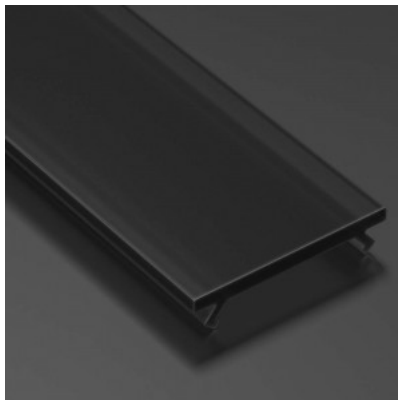

Aluminium profile cover LUMINES PMMA SLIM X,MICO 2m, black 24%

Product code 16370

Brand [LUMINES](#)
Length 2020.0mm

Cover for aluminum profile. The cover is made of high-quality plastic, which ensures even light distribution and reduces glare. Illuminate your world with LED House professionals - [check out our project portfolio here!](#)