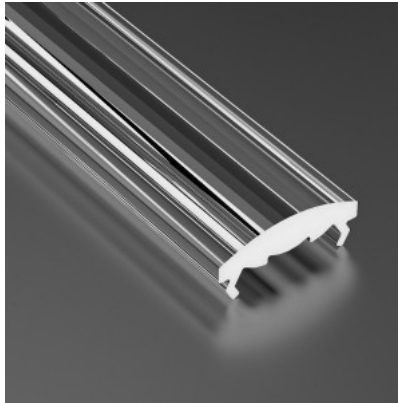

Aluminium profile cover LUMINES PMMA Lens 30° A, B, C, D, G, H, Y, Z, COSMO, RETO, 2m, transparent 95%

Product code 15061

Brand [LUMINES](#)

Cover for aluminum profile. The cover is made of high-quality plastic, which ensures even light distribution and reduces glare. Illuminate your world with LED House professionals - [check out our project portfolio here!](#)