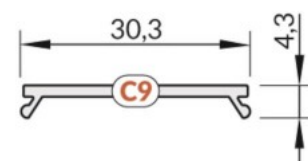

Aluminium profile cover TOPMET C9, black 40%, 2m

Product code 16451

Price 8,31+VAT

Brand [TOPMET](#)

Height 4.3mm

Width 30.3mm

Length 2000.0mm

Operation temperature -40 ~ 90°C