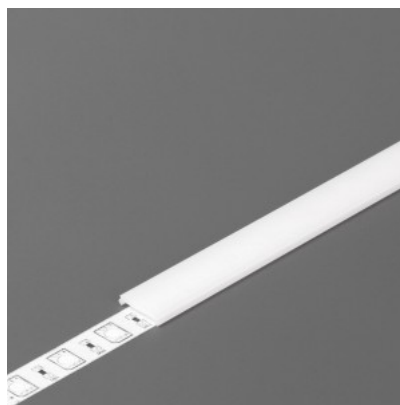

Aluminium profile cover TOPMET C3 click opal

Product code 20721

Brand [TOPMET](#)
Length 1000.0mm
Casing colour opal
Casing material plastic