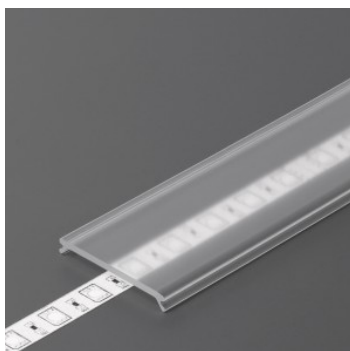

Aluminium profile cover TOPMET C9 click transparent 95% 2m transparent

Product code 18447

Brand [TOPMET](#)

Length 2000.0mm

Casing colour transparent

Casing material plastic

Work environment indoor use

Aluminium profile cover TOPMET C9, black 40%, 2m black