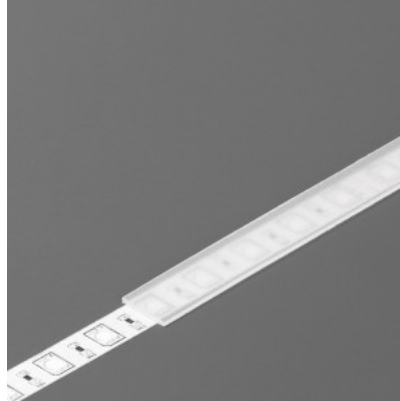

Brand [TOPMET](#)

Height 0.8mm

Width 10.0mm

Length 2000.0mm

Operation temperature -15 ~ 85°C

Cover for aluminum profile. The cover is made of high-quality plastic, which ensures even light distribution and reduces glare. Illuminate your world with LED House professionals - [check out our project portfolio here!](#)