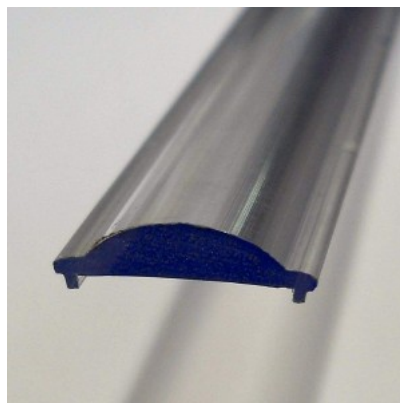

Aluminium profile cover LUZ NEGRA BERLIN, FRANKFURT, LONDRES, MILANO, PARIS, ROMA, SOFIA, 2m, transparent 97%

Product code 13349

Brand [LUZ NEGRA](#)
Length 2000.0mm

Cover for aluminum profile. The cover is made of high-quality plastic, which ensures even light distribution and reduces glare. Illuminate your world with LED House professionals - [check out our project portfolio here!](#)

Aluminium profile cover LUZ NEGRA BERLIN, FRANKFURT, LONDRES, MILANO, PARIS, ROMA, SOFIA, 30°/60°, 2m, transparent 97%

Product code 13744

Brand [LUZ NEGRA](#)
Length 2000.0mm

Cover for aluminum profile. The cover is made of high-quality plastic, which ensures even light distribution and reduces glare. Illuminate your world with LED House professionals - [check out our project portfolio here!](#)