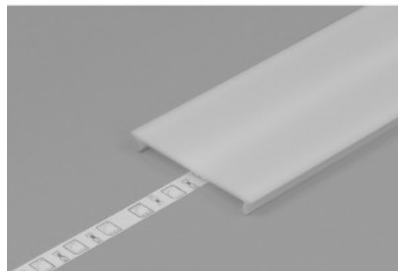

Aluminium profile cover TOPMET C10 milky 2m opal

Product code 22954

Brand [TOPMET](#)

Height 6.0mm

Width 50.0mm

Length 2000.0mm

Casing colour opal

Casing material plastic

Work environment indoor use