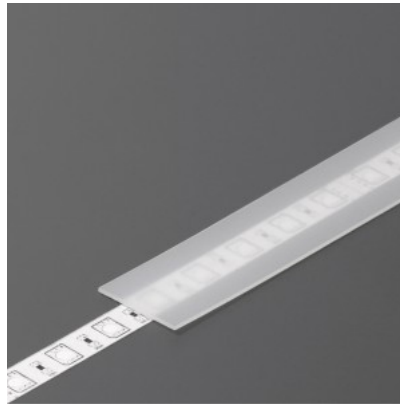

Aluminium profile cover TOPMET E, 2m, opal

Product code 15400

Brand [TOPMET](#)

Casing material plastic

Operation temperature -15 ~ 85°C

Cover for aluminum profile. The cover is made of high-quality plastic, which ensures even light distribution and reduces glare. Illuminate your world with LED House professionals - [check out our project portfolio here!](#)