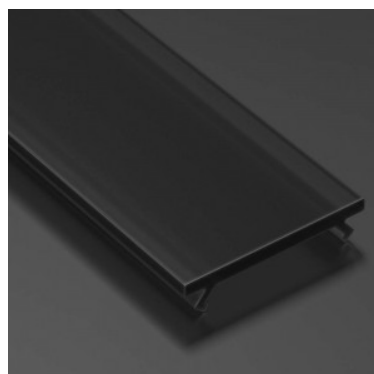

Aluminium profile cover LUMINES PMMA SLIM X,MICO 3m, black 24%

Product code 19533

Brand [LUMINES](#)

Cover for aluminum profile. The cover is made of high-quality plastic, which ensures even light distribution and reduces glare. Illuminate your world with LED House professionals - [check out our project portfolio here!](#)