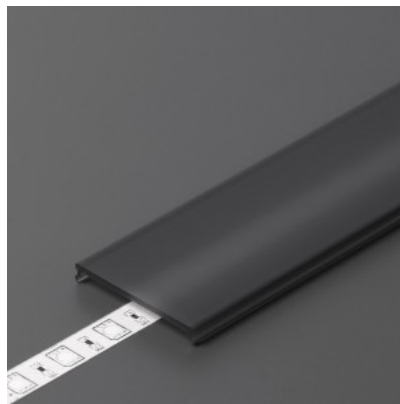

Aluminium profile cover TOPMET C4, 3m, opal, 70% PC opal

Product code 17227

Brand [TOPMET](#)
Height 5.0mm
Width 10.2mm
Length 3000.0mm
Casing colour opal
Casing material plastic
Operation temperature -20 ~ 70°C

Cover for aluminum profile. The cover is made of high-quality plastic, which ensures even light distribution and reduces glare. Illuminate your world with LED House professionals - [check out our project portfolio here!](#)

Aluminium profile cover TOPMET C9 click 3m black

Product code 19927

Brand [TOPMET](#)
Length 3000.0mm
Casing colour black
Casing material aluminium
Work environment indoor use

Aluminium profile cover TOPMET C9 click milky 70% 1m opal

Product code 18498

Brand [TOPMET](#)
Length 1000.0mm
Casing colour opal
Casing material plastic

Cover for aluminum profile. The cover is made of high-quality plastic, which ensures even light distribution and reduces glare. Illuminate your world with LED House professionals - [check out our project portfolio here!](#)