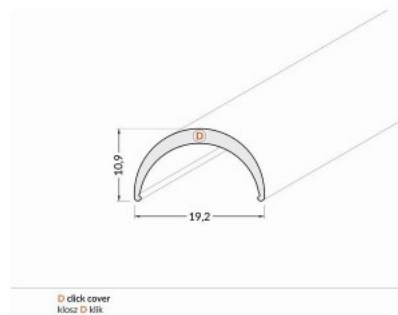

Aluminium profile cover TOPMET D 2m milky 70%

Product code 16243

Price 6,27+VAT

Brand [TOPMET](#)

Length 2000.0mm

Operation temperature -20 ~ 70°C

Aluminium profile cover TOPMET E, 2m, frosted 90%

Product code 15400