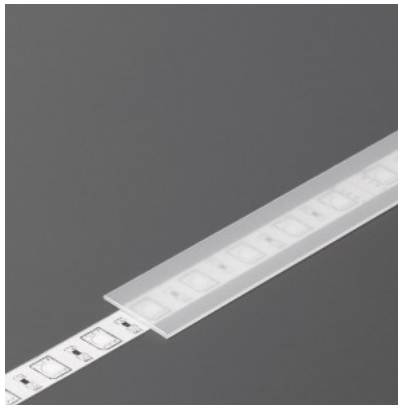

Aluminium profile cover TOPMET B, 2m, frosted 90%

Product code 15111

Brand [TOPMET](#)
Height 0.8mm
Width 15.2mm
Length 2000.0mm
Operation temperature -15 ~ 85°C

Cover for aluminum profile. The cover is made of high-quality plastic, which ensures even light distribution and reduces glare. Illuminate your world with LED House professionals - [check out our project portfolio here!](#)