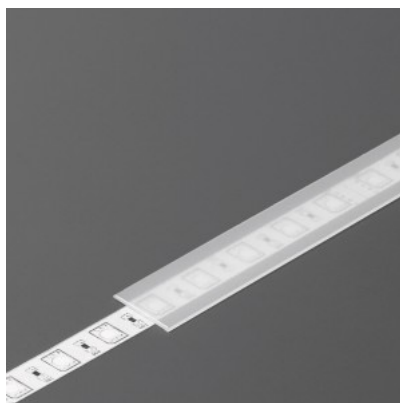

Aluminium profile cover TOPMET A1 slide frosted

Product code 18466

Brand [TOPMET](#)
Length 2000.0mm
Casing material plastic