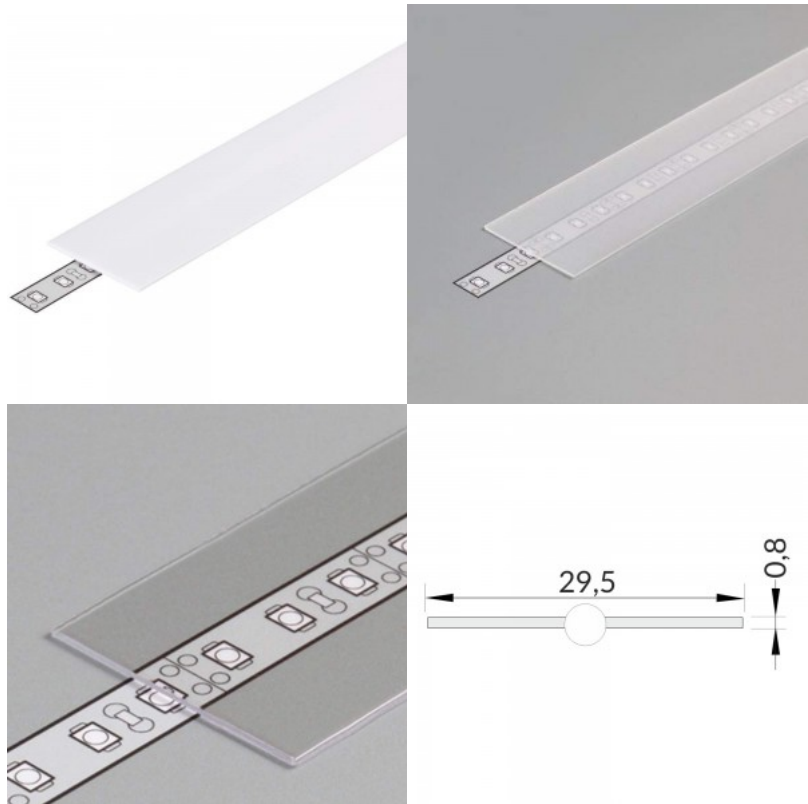

Aluminium profile cover TOPMET G 2m milky 70% opal

Product code 15506

Brand [TOPMET](#)

Casing colour opal

Casing material plastic

Operation temperature -15 ~ 85°C

Cover for aluminum profile. The cover is made of high-quality plastic, which ensures even light distribution and reduces glare. Illuminate your world with LED House professionals - [check out our project portfolio here!](#)