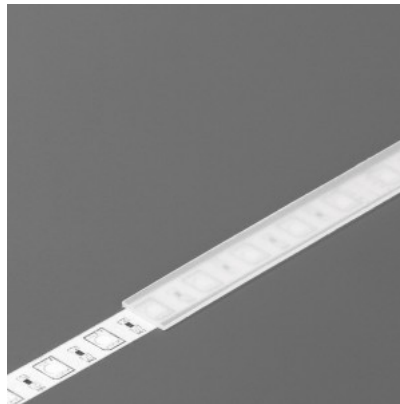

Aluminium profile cover TOPMET A, 3m, frosted 90%

Product code 15760

Price 2,47+VAT

Brand [TOPMET](#)

Height 0.8mm

Width 10.0mm

Length 3000.0mm

Operation temperature -15 ~ 85°C