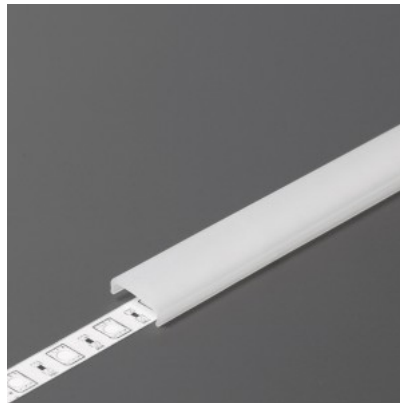

Aluminium profile cover TOPMET C click 3m opal 70% opal

Product code 18103

Brand [TOPMET](#)
Casing colour opal
Casing material metal
Polishing matt

Cover for aluminum profile. The cover is made of high-quality plastic, which ensures even light distribution and reduces glare. Illuminate your world with LED House professionals - [check out our project portfolio here!](#)