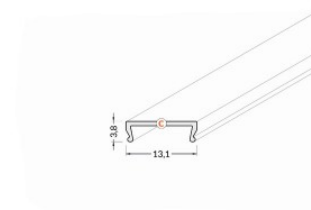

Aluminium profile cover TOPMET C click, 2m, must, 40% PMMA black

Product code 16666

Brand [TOPMET](#)
Height 3.8mm
Width 13.1mm
Length 2000.0mm
Casing colour black
Operation temperature -20 ~ 70°C

Cover for aluminum profile. The cover is made of high-quality plastic, which ensures even light distribution and reduces glare. Illuminate your world with LED House professionals - [check out our project portfolio here!](#)