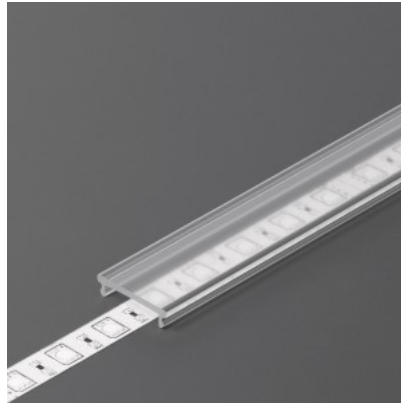

Aluminium profile cover TOPMET F click transparent 95% 2m transparent

Product code 18435

Brand [TOPMET](#)
Length 2000.0mm
Casing colour transparent
Casing material plastic

Aluminium profile cover TOPMET F, 2m, milky 70% opal

Product code 16127

Brand [TOPMET](#)
Height 4.5mm
Width 17.6mm
Length 2000.0mm
In box 50pcs
Casing colour opal
Casing material plastic
Operation temperature -20 ~ 70°C