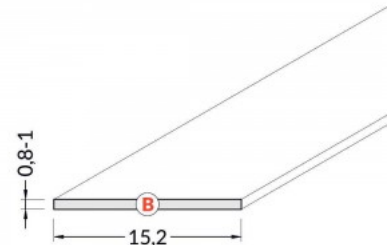

Aluminium profile cover TOPMET A, 2m, opal opal

Product code 18414

Brand [TOPMET](#)

Height 0.8mm

Width 10.0mm

Length 2000.0mm

Casing colour opal

Operation temperature -15 ~ 85°C

Cover for aluminum profile. The cover is made of high-quality plastic, which ensures even light distribution and reduces glare. Illuminate your world with LED House professionals - [check out our project portfolio here!](#)