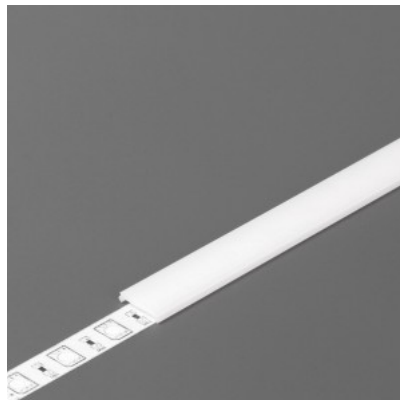

Aluminium profile cover TOPMET C2 click milky 70% 3m opal

Product code 19178

Brand [TOPMET](#)
Length 3000.0mm
Casing colour opal
Casing material plastic