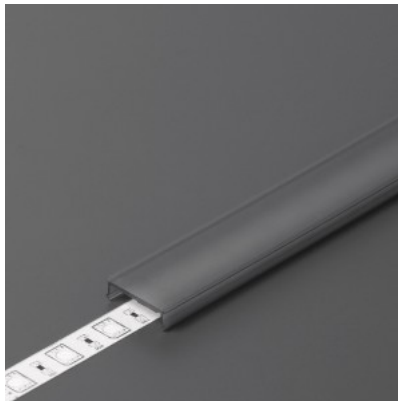

Aluminium profile cover TOPMET F click black 40% 3m black

Product code 20028

Brand [TOPMET](#)
Length 3000.0mm
Casing colour black
Casing material plastic