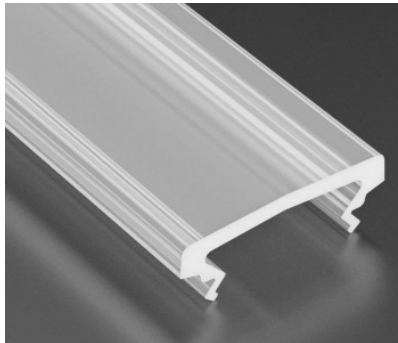

Aluminium profile cover LUMINES Type HIGH A D, 2m, milky frosted 83%

Product code 14824

Brand [LUMINES](#)
Casing material plastic
Polishing matt

Cover for aluminum profile. The cover is made of high-quality plastic, which ensures even light distribution and reduces glare. Illuminate your world with LED House professionals - [check out our project portfolio here!](#)