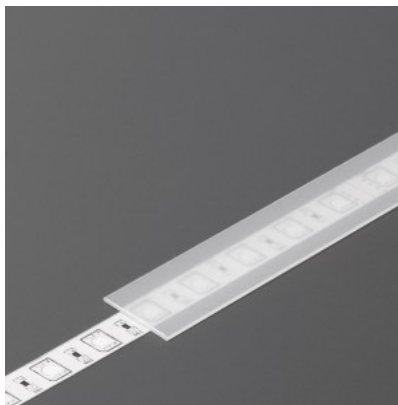

Aluminium profile cover TOPMET B, 2m, frosted 90%

Product code 15111

Brand [TOPMET](#)
Height 0.8mm
Width 15.2mm
Length 2000.0mm
Operation temperature -15 ~ 85°C

Cover for aluminum profile. The cover is made of high-quality plastic, which ensures even light distribution and reduces glare. Illuminate your world with LED House professionals - [check out our project portfolio here!](#)