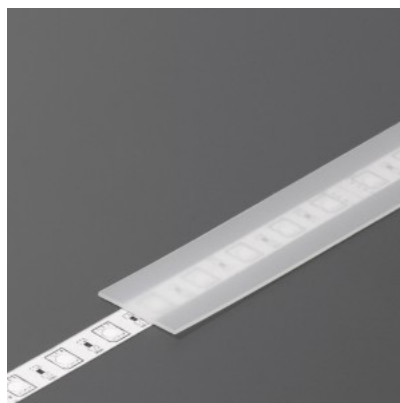

Aluminium profile cover TOPMET E, 3m, frosted 90%

Product code 20854

Brand [TOPMET](#)
Length 3000.0mm
Casing material plastic
Operation temperature -15 ~ 85°C