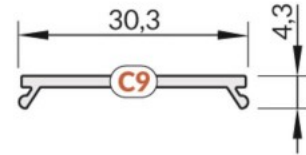

Aluminium profile cover TOPMET C9 click piimjas 70% 20m opal

Product code 19621

Brand [TOPMET](#)
Length 20000.0mm
Casing colour opal
Casing material plastic

Cover for aluminum profile. The cover is made of high-quality plastic, which ensures even light distribution and reduces glare. Illuminate your world with LED House professionals - [check out our project portfolio here!](#)