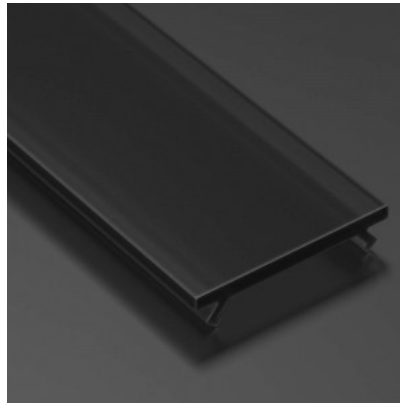

Length 2020.0mm

Casing material polycarbonate

Aluminium profile cover LUMINES PMMA (A B C D G H Y Z) 2m, frosted 24% black

Product code 15847

Price 4,58+VAT

Brand [LUMINES](#)

Length 2020.0mm

Casing colour black