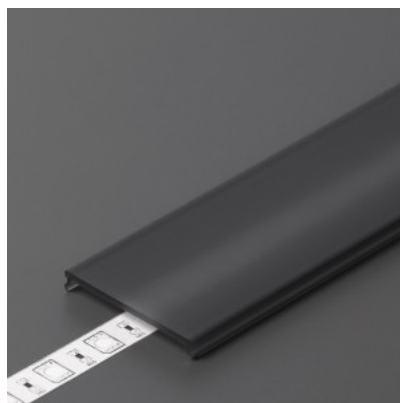

Aluminium profile cover TOPMET C9, black 40%, 2m

Product code 16451

Price 8,31+VAT

Brand [TOPMET](#)

Height 4.3mm

Width 30.3mm

Length 2000.0mm

Operation temperature -40 ~ 90°C