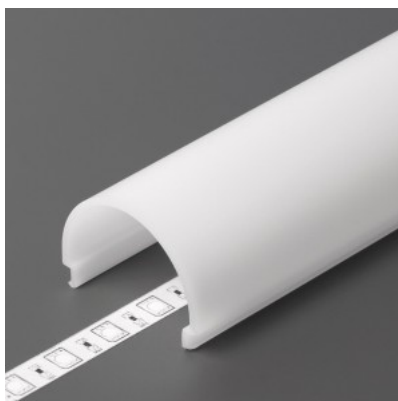

Aluminium profile cover TOPMET D9 click 3 m opal

Product code 20719

Brand [TOPMET](#)
Length 3000.0mm
Casing colour opal
Casing material plastic