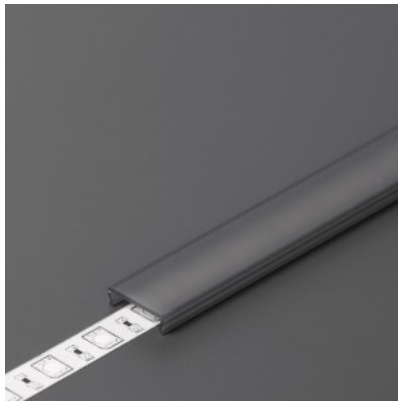

Aluminium profile cover TOPMET C, 2m, black, 40% PMMA

Product code 16666

Price 4,50+VAT

Brand [TOPMET](#)

Height 3.8mm

Width 13.1mm

Length 2000.0mm

Operation temperature -20 ~ 70°C