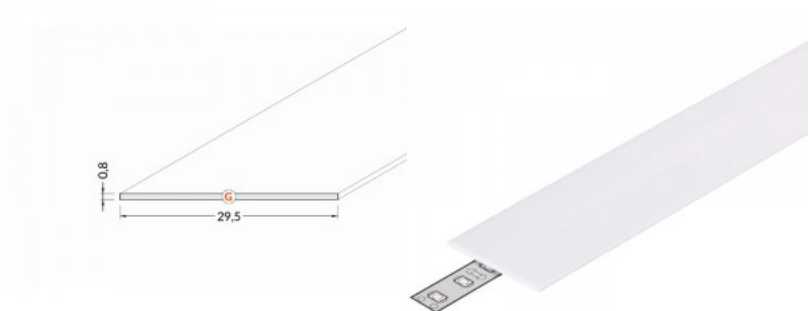

Aluminium profile cover TOPMET G 2m milky 70%