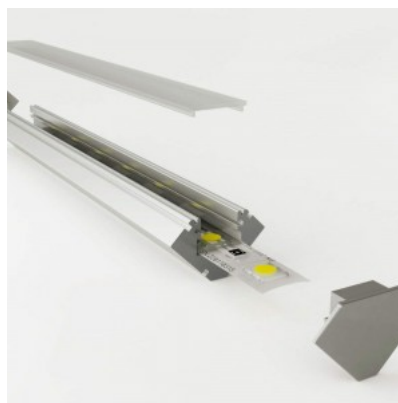

Aluminium profile cover LUZ NEGRA Sofia XL, 6m milky

Product code 15502

Brand [LUZ NEGRA](#)
Height 22.5mm
Width 22.5mm
Length 6000.0mm

Cover for aluminum profile. The cover is made of high-quality plastic, which ensures even light distribution and reduces glare. Illuminate your world with LED House professionals - [check out our project portfolio here!](#)