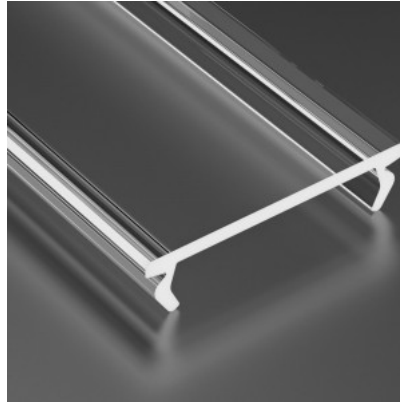

Aluminium profile cover LUMINES DOUBLE PMMA, 2m, transparent 94% transparent

Product code 16709

Brand [LUMINES](#)
Length 2000.0mm
Casing colour transparent

Cover for aluminum profile. SILEDA, inSILEDA, DILEDA, inDILEDA, UNICO, DOPIO, TALIA, inTALIA, ZATI, SUBLI, LOGI, CONVA, TOPO, PERO, VEDA The cover is made of high-quality plastic, which ensures even light distribution and reduces glare. Illuminate your world with LED House professionals - [check out our project portfolio here!](#)