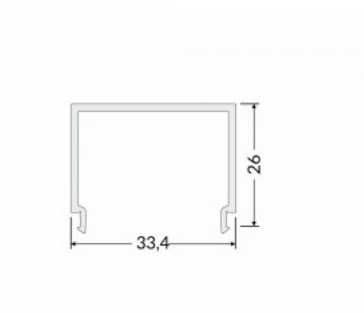

Aluminium profile cover TOPMET E9, milky, 70%, 2m

Product code 16398

Price 13,00+VAT

Brand [TOPMET](#)

Height 26.0mm

Width 33.4mm

Length 2000.0mm

Casing material plastic

Operation temperature -20 ~ 70°C