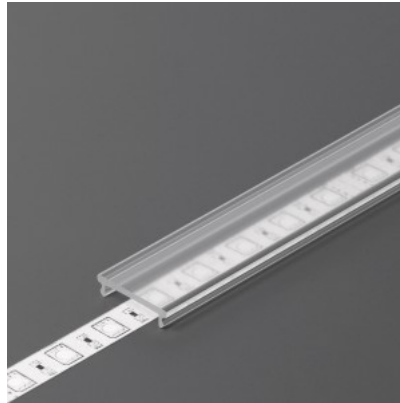

Aluminium profile cover TOPMET F click transparent 95% 2m transparent

Product code 18435

Brand [TOPMET](#)
Length 2000.0mm
Casing colour transparent
Casing material plastic