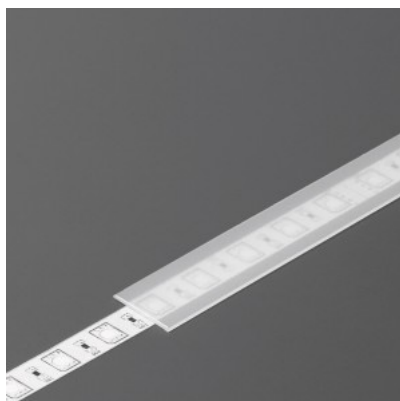

Aluminium profile cover TOPMET A1 slide frosted

Product code 18466

Brand [TOPMET](#)
Length 2000.0mm
Casing material plastic