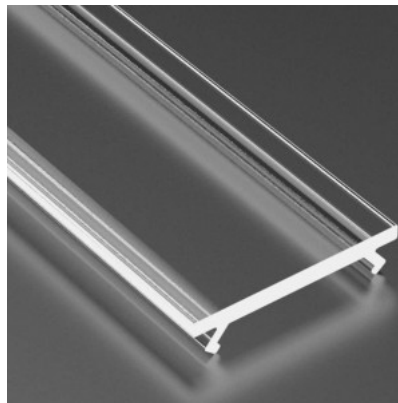

Aluminium profile cover LUMINES DOUBLE PMMA, 3m, milky frosted 75% opal

Product code 17724

Brand [LUMINES](#)
Length 3000.0mm
Casing colour opal
Casing material plastic
Polishing matt

Upper cover for DULIO aluminum profile. The cover is made of high-quality plastic, which ensures even light distribution and reduces glare. Illuminate your world with LED House professionals - [check out our project portfolio here!](#)

Aluminium profile cover LUMINES PC 2m, transparent 88%

Product code 14311

Brand [LUMINES](#)

Cover for aluminum profile. The cover is made of high-quality plastic, which ensures even light distribution and reduces glare. Illuminate your world with LED House professionals - [check out our project portfolio here!](#)

Aluminium profile cover LUMINES PC A B C D G H Y Z, 2m, frozen 7%

Product code 16442

Brand [LUMINES](#)
Length 2020.0mm
Casing material polycarbonate
Operation temperature -50 ~ 100°C

Aluminum profile cover with frosted glass, which helps create softly diffused light. Suitable for objects with higher temperatures, such as outdoor environments, sauna.