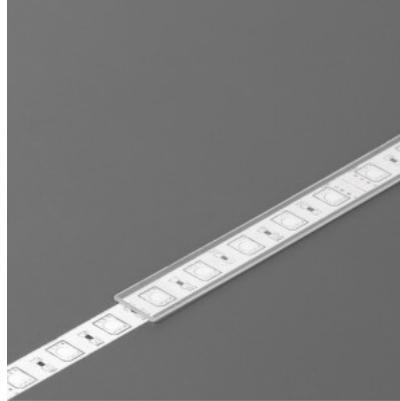

Aluminium profile cover TOPMET A, 2m, transparent transparent

Product code 23130

Brand [TOPMET](#)
Height 0.8mm
Width 10.0mm
Length 2000.0mm
Casing colour transparent
Casing material plastic
Operation temperature -15 ~ 85°C