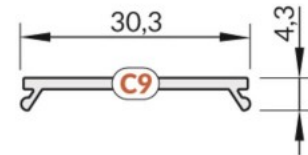

Aluminium profile cover TOPMET C9, milky, 70%, 2m opal

Product code 15990

Brand [TOPMET](#)

Height 4.3mm

Width 30.3mm

Length 2000.0mm

Casing colour opal

Casing material plastic

Operation temperature -40 ~ 90°C

Cover for aluminum profile. The cover is made of high-quality plastic, which ensures even light distribution and reduces glare. Illuminate your world with LED House professionals - [check out our project portfolio here!](#)