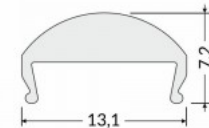

Aluminium profile cover TOPMET C lens, 2m, transparent, PMMA, 90%

Product code 15919

Price 11,18+VAT

Brand [TOPMET](#)

Height 7.2mm

Width 13.1mm

Length 2000.0mm

Operation temperature -50 ~ 100°C