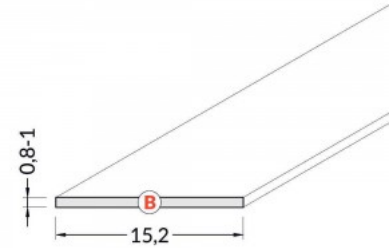

Aluminium profile cover TOPMET B 1m milky 60% opal

Product code 18515

Brand [TOPMET](#)
Length 1000.0mm
Casing colour opal
Casing material plastic

Cover for aluminum profile. The cover is made of high-quality plastic, which ensures even light distribution and reduces glare. Illuminate your world with LED House professionals - [check out our project portfolio here!](#)