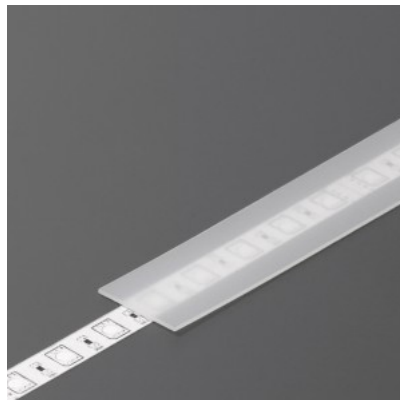

Aluminium profile cover TOPMET E, 3m, frosted 90%

Product code 20854

Brand [TOPMET](#)

Length 3000.0mm

Casing material plastic

Operation temperature -15 ~ 85°C

Aluminium profile cover TOPMET E7 click 2m opal