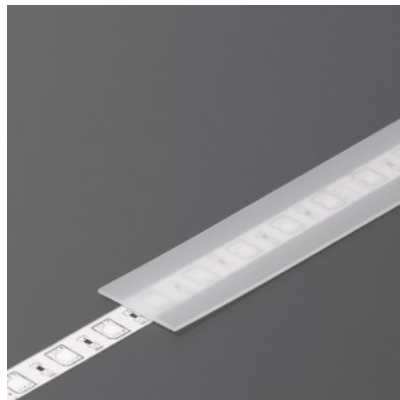

Aluminium profile cover TOPMET E, 2m, opal

Product code 15400

Brand [TOPMET](#)
Casing material plastic
Operation temperature -15 ~ 85°C

Cover for aluminum profile. The cover is made of high-quality plastic, which ensures even light distribution and reduces glare. Illuminate your world with LED House professionals - [check out our project portfolio here!](#)