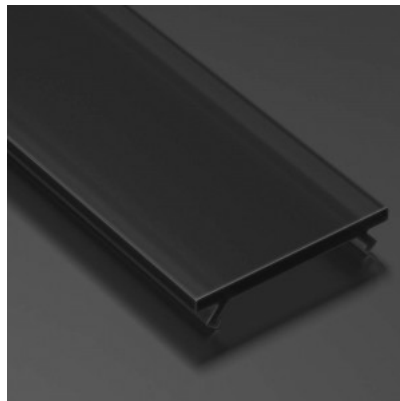

Aluminium profile cover LUMINES PMMA A B C D G H Y Z 3m, frosted 24% black

Product code 16648

Brand [LUMINES](#)
Length 3000.0mm
Casing colour black

Cover for aluminum profile. The cover is made of high-quality plastic, which ensures even light distribution and reduces glare. Illuminate your world with LED House professionals - [check out our project portfolio here!](#)