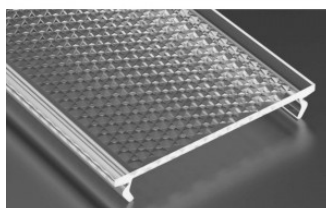

Aluminium profile cover LUMINES Wide PC prismatic cover 3m, transparent

Product code 18321

Brand [LUMINES](#)
Length 3000.0mm
In box 10pcs

Cover for aluminum profile. The cover is made of high-quality plastic, which ensures even light distribution and reduces glare. Illuminate your world with LED House professionals - [check out our project portfolio here!](#)