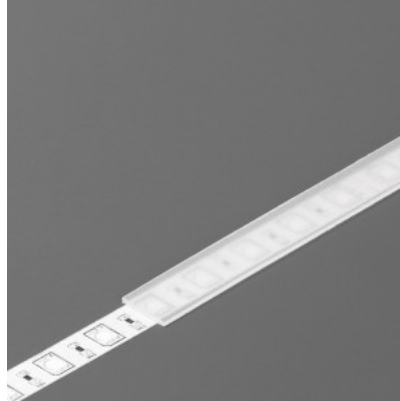

### Product code 15547

Brand [TOPMET](#)

Height 0.8mm

Width 10.0mm

Length 2000.0mm

Operation temperature -15 ~ 85°C

Cover for aluminum profile. The cover is made of high-quality plastic, which ensures even light distribution and reduces glare. Illuminate your world with LED House professionals - [check out our project portfolio here!](#)