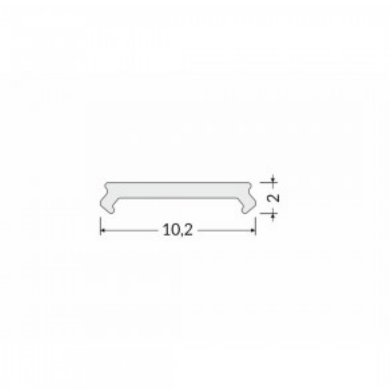

Aluminium profile cover TOPMET C3 click opal

Product code 20721

Brand [TOPMET](#)
Length 1000.0mm
Casing colour opal
Casing material plastic