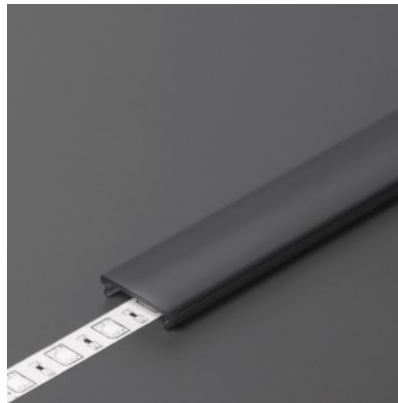

Aluminium profile cover TOPMET F CLICK 2m black

Product code 18267

Brand [TOPMET](#)
Height 4.5mm
Width 17.4mm
Length 2000.0mm
Casing colour black
Casing material plastic
Operation temperature -15 ~ 85°C

Cover for aluminum profile. The cover is made of high-quality plastic, which ensures even light distribution and reduces glare. Illuminate your world with LED House professionals - [check out our project portfolio here!](#)