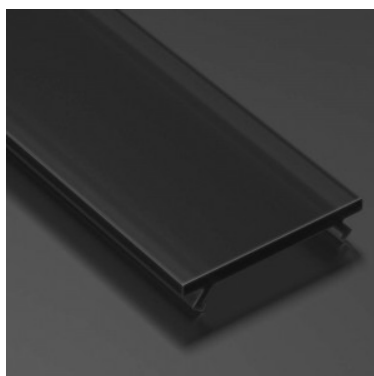

Aluminium profile cover LUMINES PMMA SLIM X,MICO 3m, black 24%

Product code 19533

Brand [LUMINES](#)

Cover for aluminum profile. The cover is made of high-quality plastic, which ensures even light distribution and reduces glare. Illuminate your world with LED House professionals - [check out our project portfolio here!](#)