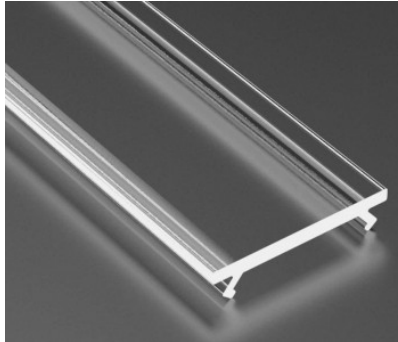

Aluminium profile cover LUMINES PMMA A B C D G H Y Z 3m, transparent 95%

Product code 19302

Brand [LUMINES](#)
Length 3000.0mm

Cover for aluminum profile. The cover is made of high-quality plastic, which ensures even light distribution and reduces glare. Illuminate your world with LED House professionals - [check out our project portfolio here!](#)