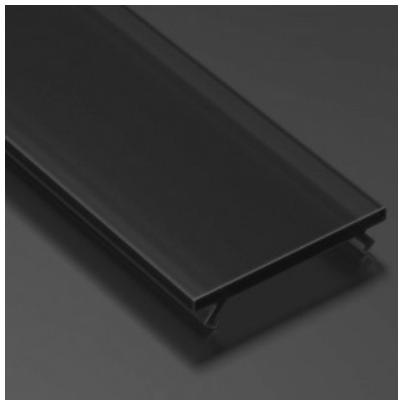

Brand [LUMINES](#)

Aluminium profile cover LUMINES PMMA SLIM (X,MICO) 2m, black 24%

Product code 16370

Price 5,00+VAT

Brand [LUMINES](#)

Length 2020.0mm

Aluminium profile cover LUMINES PMMA WIDE 2m, milky 42%