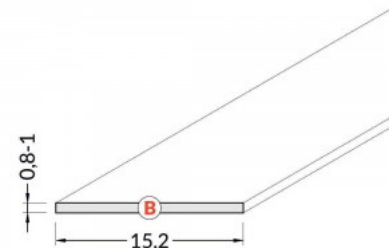

Aluminium profile cover TOPMET B, 2m, frosted 90%

Product code 15111

Brand [TOPMET](#)
Height 0.8mm
Width 15.2mm
Length 2000.0mm
Operation temperature -15 ~ 85°C

Cover for aluminum profile. The cover is made of high-quality plastic, which ensures even light distribution and reduces glare. Illuminate your world with LED House professionals - [check out our project portfolio here!](#)