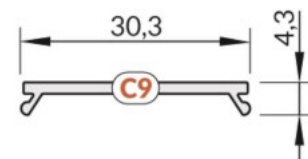

Aluminium profile cover TOPMET C9 click milky 70% 3m IRM opal

Product code 21085

Brand [TOPMET](#)
Height 4.3mm
Width 30.0mm
Length 3000.0mm
Casing colour opal
Casing material plastic
Work environment indoor use

Cover for aluminum profile. The cover is made of high-quality plastic, which ensures even light distribution and reduces glare. Illuminate your world with LED House professionals - [check out our project portfolio here!](#)