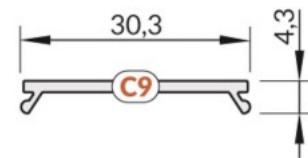

Aluminium profile cover TOPMET C9, milky, 70%, 2m

Product code 15990

Price 7,46+VAT

Brand [TOPMET](#)

Height 4.3mm

Width 30.3mm

Length 2000.0mm

Operation temperature -40 ~ 90°C