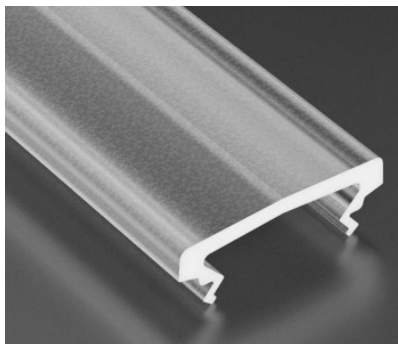

## Aluminium profile cover LUMINES TIANO PLEXI, 3m, milky 51%

**Product code 17167**

Brand [LUMINES](#)  
Length 3000.0mm

Cover for aluminum profile. The cover is made of high-quality plastic, which ensures even light distribution and reduces glare. Illuminate your world with LED House professionals - [check out our project portfolio here!](#)

## Aluminium profile cover LUMINES Type HIGH A D, 2m, frosted 87%

**Product code 14823**

Brand [LUMINES](#)  
Casing material plastic  
Polishing matt

Cover for aluminum profile. The cover is made of high-quality plastic, which ensures even light distribution and reduces glare. Illuminate your world with LED House professionals - [check out our project portfolio here!](#)