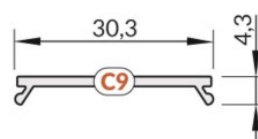

Aluminium profile cover TOPMET C9 click milky 70% 1m opal

Product code 18498

Brand [TOPMET](#)
Length 1000.0mm
Casing colour opal
Casing material plastic

Cover for aluminum profile. The cover is made of high-quality plastic, which ensures even light distribution and reduces glare. Illuminate your world with LED House professionals - [check out our project portfolio here!](#)