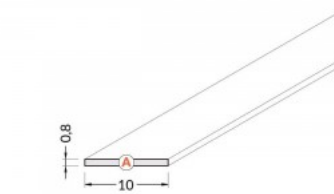

Aluminium profile cover TOPMET A, 3m, frosted 90%

Product code 15760

Brand [TOPMET](#)
Height 0.8mm
Width 10.0mm
Length 3000.0mm
Operation temperature -15 ~ 85°C

Cover for aluminum profile. The cover is made of high-quality plastic, which ensures even light distribution and reduces glare. Illuminate your world with LED House professionals - [check out our project portfolio here!](#)