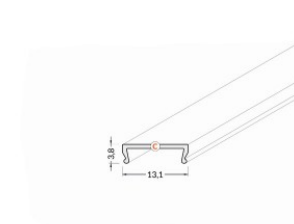

Product code 16040

Brand [TOPMET](#)
Height 3.8mm
Width 13.1mm
Length 2000.0mm
Casing colour opal
Operation temperature -20 ~ 70°C

Cover for aluminum profile. The cover is made of high-quality plastic, which ensures even light distribution and reduces glare. Illuminate your world with LED House professionals - [check out our project portfolio here!](#)