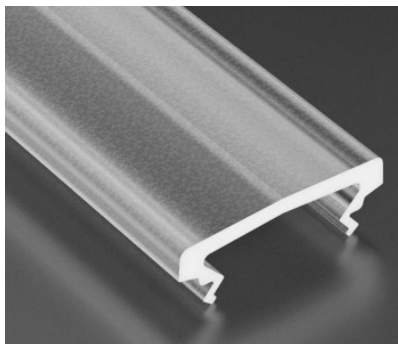

Aluminium profile cover LUMINES Type HIGH A D, 2m, frosted 87%

Product code 14823

Brand [LUMINES](#)
Casing material plastic
Polishing matt

Cover for aluminum profile. The cover is made of high-quality plastic, which ensures even light distribution and reduces glare. Illuminate your world with LED House professionals - [check out our project portfolio here!](#)