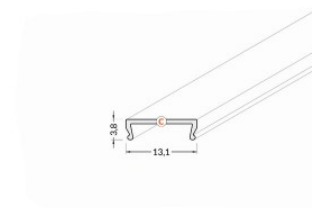

Aluminium profile cover TOPMET C click, 2m, must, 40% PMMA black

Product code 16666

Brand [TOPMET](#)
Height 3.8mm
Width 13.1mm
Length 2000.0mm
Casing colour black
Operation temperature -20 ~ 70°C

Cover for aluminum profile. The cover is made of high-quality plastic, which ensures even light distribution and reduces glare. Illuminate your world with LED House professionals - [check out our project portfolio here!](#)