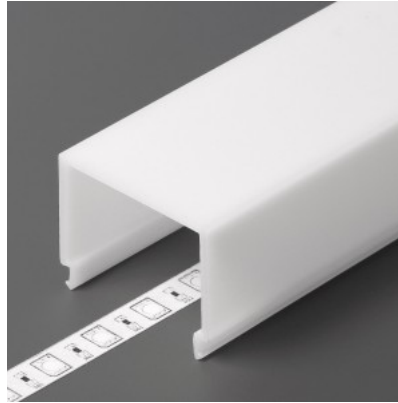

Cover for aluminum profile. The cover is made of high-quality plastic, which ensures even light distribution and reduces glare. Illuminate your world with LED House professionals - [check out our project portfolio here!](#)