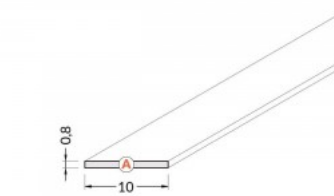

Aluminium profile cover TOPMET A, 3m, frosted 90%

Product code 15760

Brand [TOPMET](#)
Height 0.8mm
Width 10.0mm
Length 3000.0mm
Operation temperature -15 ~ 85°C

Cover for aluminum profile. The cover is made of high-quality plastic, which ensures even light distribution and reduces glare. Illuminate your world with LED House professionals - [check out our project portfolio here!](#)