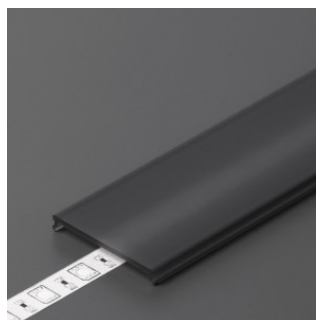

Aluminium profile cover TOPMET C9, black 40%, 2m black

Product code 16451

Brand [TOPMET](#)
Height 4.3mm
Width 30.3mm
Length 2000.0mm
Casing colour black
Casing material plastic
Operation temperature -40 ~ 90°C

Cover for aluminum profile. The cover is made of high-quality plastic, which ensures even light distribution and reduces glare. Illuminate your world with LED House professionals - [check out our project portfolio here!](#)