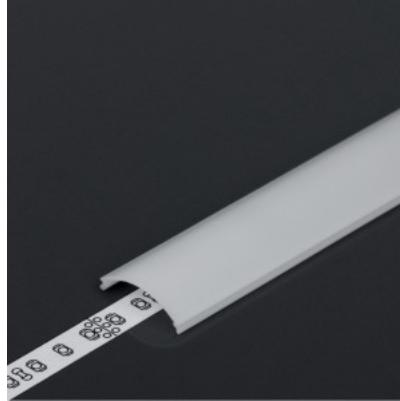

Aluminium profile cover TOPMET D 3m milky 70% opal

Product code 17873

Brand [TOPMET](#)
Length 3000.0mm
Casing colour opal
Casing material plastic
Operation temperature -20 ~ 70°C

Cover for aluminum profile. The cover is made of high-quality plastic, which ensures even light distribution and reduces glare. Illuminate your world with LED House professionals - [check out our project portfolio here!](#)