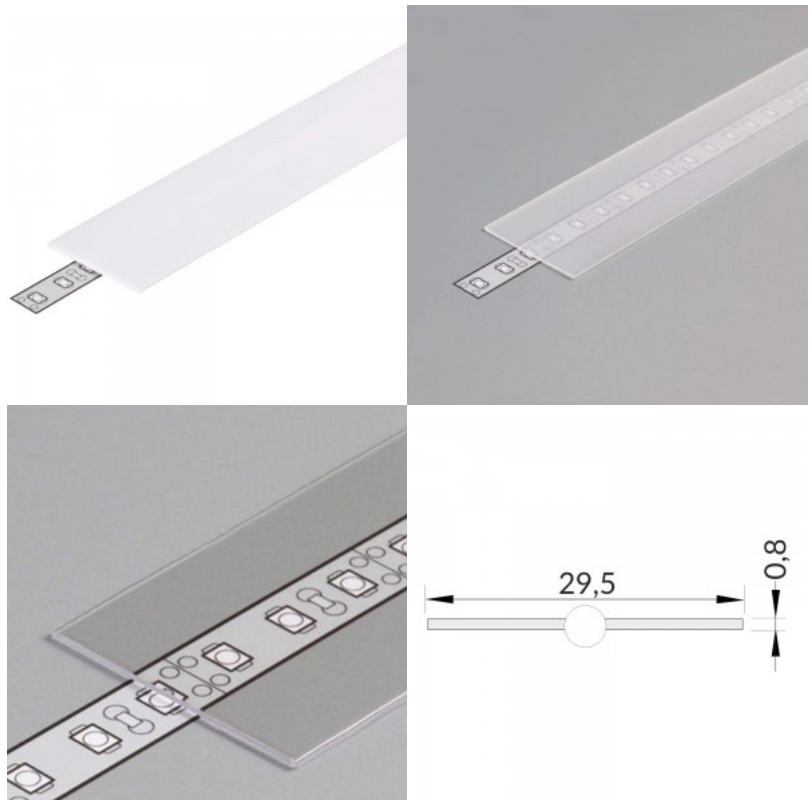

Aluminium profile cover TOPMET G 2m frosted 90%

Product code 16032

Brand [TOPMET](#)
Casing material plastic
Operation temperature -15 ~ 85°C

Cover for aluminum profile. The cover is made of high-quality plastic, which ensures even light distribution and reduces glare. Illuminate your world with LED House professionals - [check out our project portfolio here!](#)