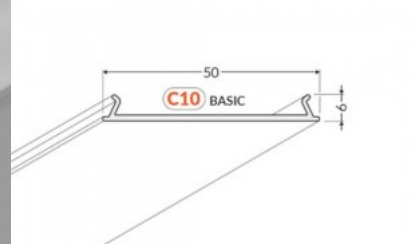

Aluminium profile cover TOPMET C10 milky 2m opal

Product code 22954

Brand [TOPMET](#)

Height 6.0mm

Width 50.0mm

Length 2000.0mm

Casing colour opal

Casing material plastic

Work environment indoor use