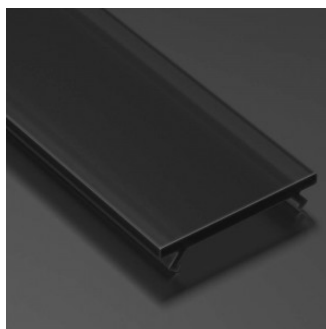

Aluminium profile cover LUMINES PMMA A B C D G H Y Z 2m, black

Product code 15847

Brand [LUMINES](#)
Length 2020.0mm
Casing colour black

Cover for aluminum profile. The cover is made of high-quality plastic, which ensures even light distribution and reduces glare. Illuminate your world with LED House professionals - [check out our project portfolio here!](#)