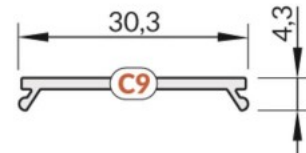

Aluminium profile cover TOPMET C9, milky, 70%, 2m opal

Product code 15990

Brand [TOPMET](#)

Height 4.3mm

Width 30.3mm

Length 2000.0mm

Casing colour opal

Casing material plastic

Operation temperature -40 ~ 90°C

Cover for aluminum profile. The cover is made of high-quality plastic, which ensures even light distribution and reduces glare. Illuminate your world with LED House professionals - [check out our project portfolio here!](#)