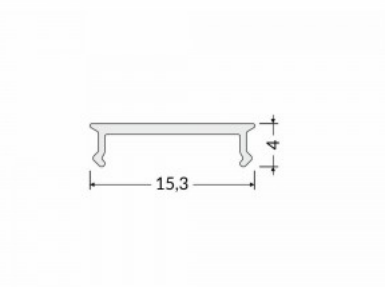

Aluminium profile cover TOPMET C3, 2m, opal 70%

Product code 16378

Price 3,66+VAT

Brand [TOPMET](#)

Height 4.0mm

Width 15.3mm

Length 2000.0mm

Operation temperature -40 ~ 90°C