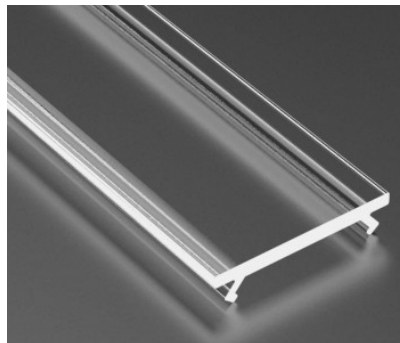

Aluminium profile cover LUMINES PMMA X,MICO 2m, transparent 95%

Product code 15530

Brand [LUMINES](#)
Length 2000.0mm

Cover for aluminum profile. The cover is made of high-quality plastic, which ensures even light distribution and reduces glare. Illuminate your world with LED House professionals - [check out our project portfolio here!](#)