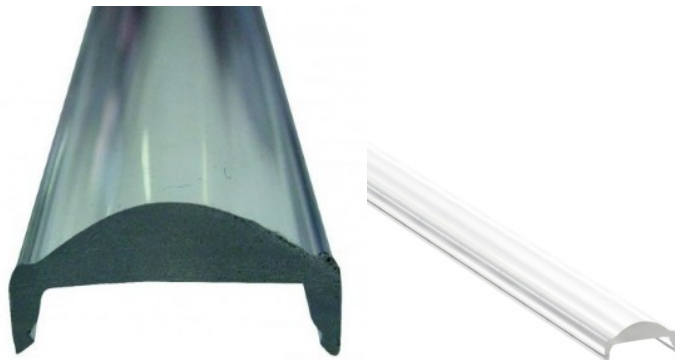

Aluminium profile cover LUZ NEGRA TORINO, 30°, 2m, transparent 97%

Product code 13353

Brand [LUZ NEGRA](#)
Length 2000.0mm
Casing material plastic

Cover for aluminum profile. The cover is made of high-quality plastic, which ensures even light distribution and reduces glare. Illuminate your world with LED House professionals - [check out our project portfolio here!](#)