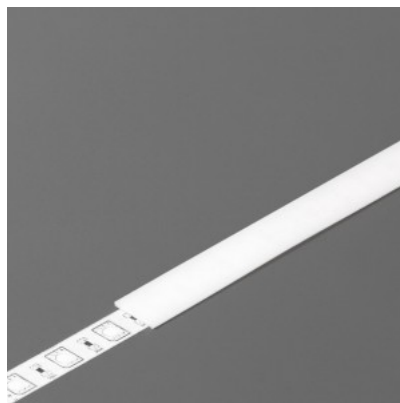

Aluminium profile cover PL, PLA, RPL, RPLA, PL35S, PL35D, SPL series, 2m, transparent 93%

Product code 14194

Length 2000.0mm
Casing material plastic

Cover for aluminum profile. The cover is made of high-quality plastic, which ensures even light distribution and reduces glare. Illuminate your world with LED House professionals - [check out our project portfolio here!](#)

Aluminium profile cover PL, PLA, RPL, RPLA, RPL35 FL, PL35S, PL35D, SPL, SPL FL series, 2m, milky 75%

Product code 13726

Cover for aluminum profile. The cover is made of high-quality plastic, which ensures even light distribution and reduces glare. Illuminate your world with LED House professionals - [check out our project portfolio here!](#)

Aluminium profile cover TOPMET A slide opal opal

Product code 18506

Brand [TOPMET](#)
Length 1000.0mm
Casing colour opal
Casing material plastic