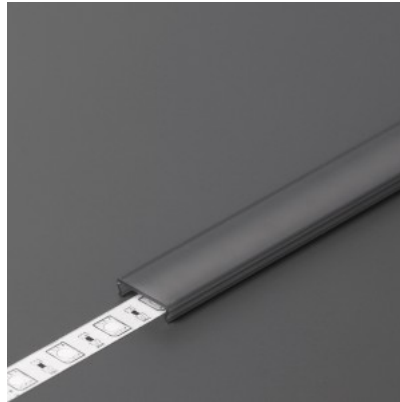

Aluminium profile cover TOPMET C click 3m black 40% black

Product code 18483

Brand [TOPMET](#)
Length 3000.0mm
Casing colour black
Casing material plastic
Work environment indoor use