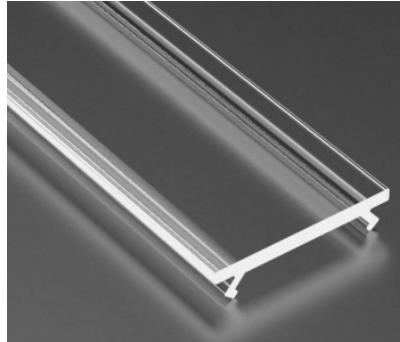

Aluminium profile cover LUMINES PMMA A B C D G H Y Z 3m, transparent 95%

Product code 19302

Brand [LUMINES](#)
Length 3000.0mm

Cover for aluminum profile. The cover is made of high-quality plastic, which ensures even light distribution and reduces glare. Illuminate your world with LED House professionals - [check out our project portfolio here!](#)