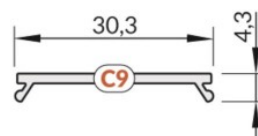

Aluminium profile cover TOPMET C9 click milky 70% 1m opal

Product code 18498

Brand [TOPMET](#)
Length 1000.0mm
Casing colour opal
Casing material plastic

Cover for aluminum profile. The cover is made of high-quality plastic, which ensures even light distribution and reduces glare. Illuminate your world with LED House professionals - [check out our project portfolio here!](#)