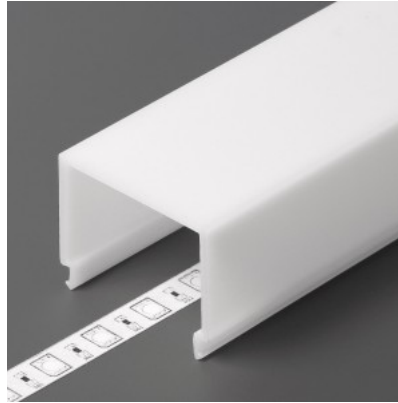

Aluminium profile cover TOPMET E9, milky, 70%, 2m

Product code 16398

Brand [TOPMET](#)
Height 26.0mm
Width 33.4mm
Length 2000.0mm
Casing material plastic
Operation temperature -20 ~ 70°C

Cover for aluminum profile. The cover is made of high-quality plastic, which ensures even light distribution and reduces glare. Illuminate your world with LED House professionals - [check out our project portfolio here!](#)