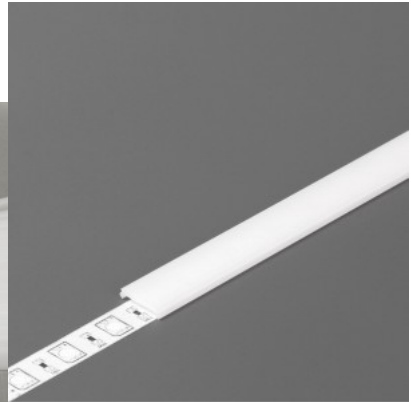

Aluminium profile cover TOPMET C2 click milky 70% 20m opal

Product code 19175

Brand [TOPMET](#)
Length 20000.0mm
Casing colour opal
Casing material plastic