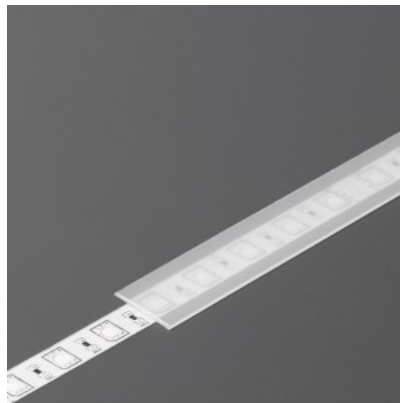

Product code 18528

Brand [TOPMET](#)
Length 1000.0mm
Casing colour opal
Casing material plastic

Aluminium profile cover TOPMET A1 slide frosted

Product code 18466

Brand [TOPMET](#)
Length 2000.0mm
Casing material plastic