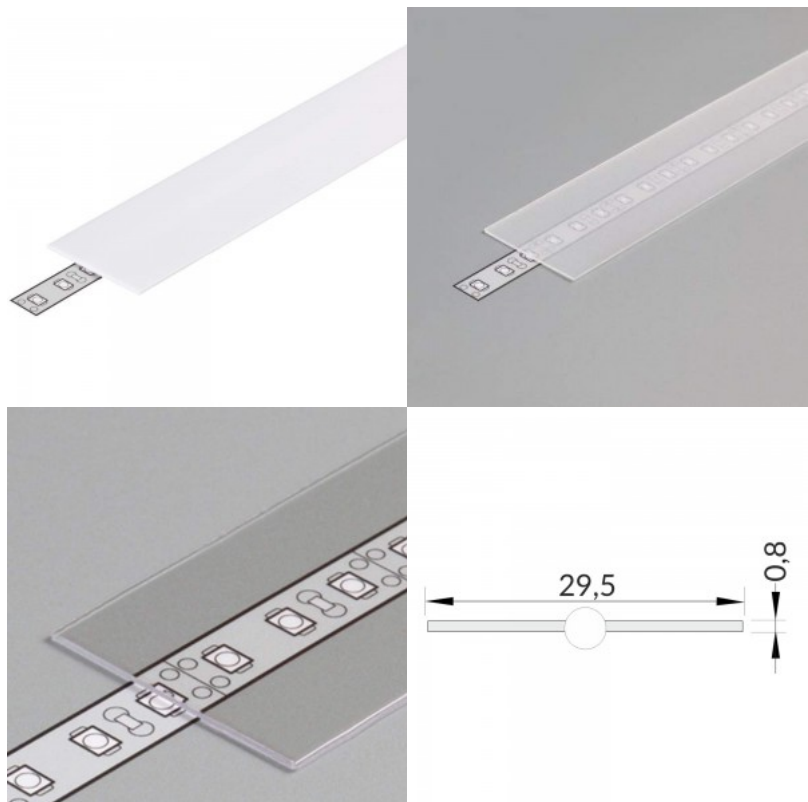

Aluminium profile cover TOPMET G 2m frosted 90%

Product code 16032

Brand [TOPMET](#)
Casing material plastic
Operation temperature -15 ~ 85°C

Cover for aluminum profile. The cover is made of high-quality plastic, which ensures even light distribution and reduces glare. Illuminate your world with LED House professionals - [check out our project portfolio here!](#)