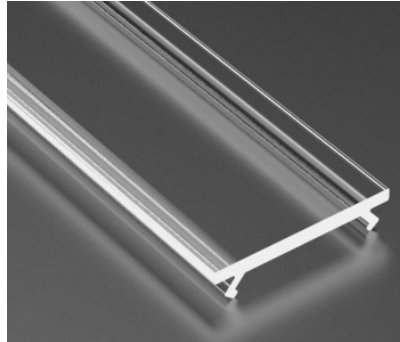

Aluminium profile cover LUMINES PMMA A B C D G H Y Z 2m, transparent 95%

Product code 14579

Brand [LUMINES](#)
Length 2000.0mm

Cover for aluminum profile. The cover is made of high-quality plastic, which ensures even light distribution and reduces glare. Illuminate your world with LED House professionals - [check out our project portfolio here!](#)