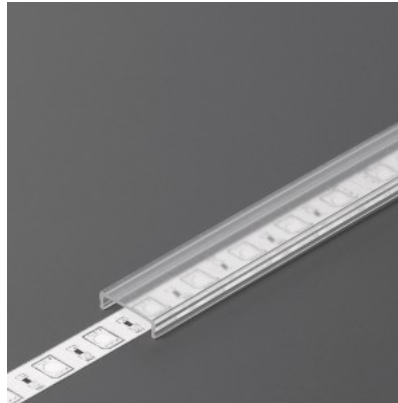

Operation temperature -25 ~ 120°C

Cover for aluminum profile. The cover is made of high-quality plastic, which ensures even light distribution and reduces glare. Illuminate your world with LED House professionals - [check out our project portfolio here!](#)