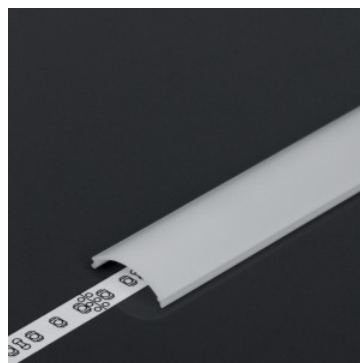

Aluminium profile cover TOPMET D1 click 70% 2m opal

Product code 19717

Brand [TOPMET](#)
Length 2000.0mm
Casing colour opal
Casing material plastic

Cover for aluminum profile. The cover is made of high-quality plastic, which ensures even light distribution and reduces glare. Illuminate your world with LED House professionals - [check out our project portfolio here!](#)