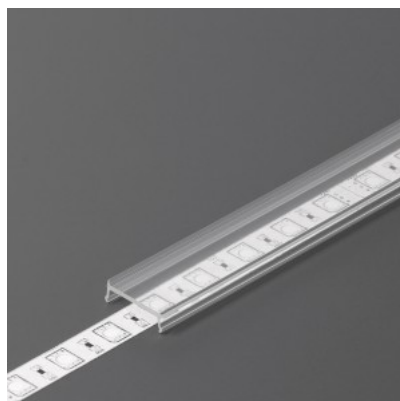

Product code 20721

Brand [TOPMET](#)
Length 1000.0mm
Casing colour opal
Casing material plastic

Aluminium profile cover TOPMET C3 click transparent 95% 2m transparent

Product code 18453

Brand [TOPMET](#)
Length 2000.0mm
Casing colour transparent
Casing material plastic
Work environment indoor use