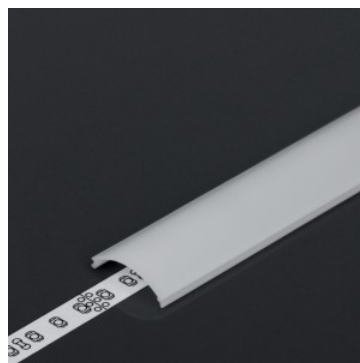

Aluminium profile cover TOPMET D click milky 40% 1m opal

Product code 18513

Brand [TOPMET](#)
Length 1000.0mm
Casing colour opal
Casing material plastic

Cover for aluminum profile. The cover is made of high-quality plastic, which ensures even light distribution and reduces glare. Illuminate your world with LED House professionals - [check out our project portfolio here!](#)