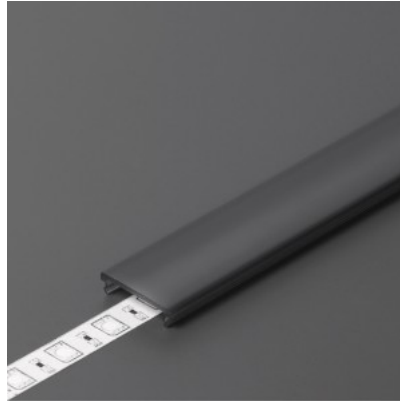

Aluminium profile cover TOPMET F click black 40% 1m black

Product code 18440

Brand [TOPMET](#)
Length 1000.0mm
Casing colour black
Casing material plastic

Cover for aluminum profile. The cover is made of high-quality plastic, which ensures even light distribution and reduces glare. Illuminate your world with LED House professionals - [check out our project portfolio here!](#)