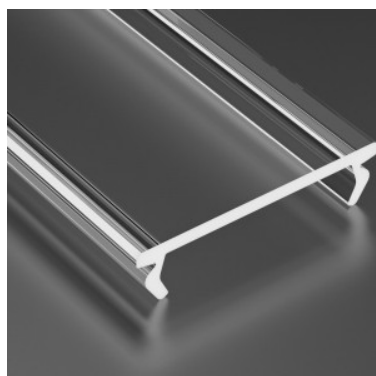

Aluminium profile cover LUMINES DOUBLE PMMA, 2m, transparent 94%

Product code 16709

Price 10,29+VAT

Brand [LUMINES](#)

Length 2000.0mm

SILED A, inSILED A, DILED A, inDILED A,
UNICO, DOPIO, TALIA, inTALIA, ZATI,
SUBLI, LOGI, CONVA, TOPO, PERO,
VEDA