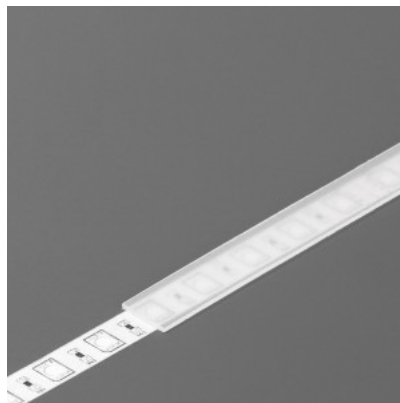

Aluminium profile cover TOPMET A, 3m, frosted 90%

Product code 15760

Brand [TOPMET](#)
Height 0.8mm
Width 10.0mm
Length 3000.0mm
Operation temperature -15 ~ 85°C

Cover for aluminum profile. The cover is made of high-quality plastic, which ensures even light distribution and reduces glare. Illuminate your world with LED House professionals - [check out our project portfolio here!](#)