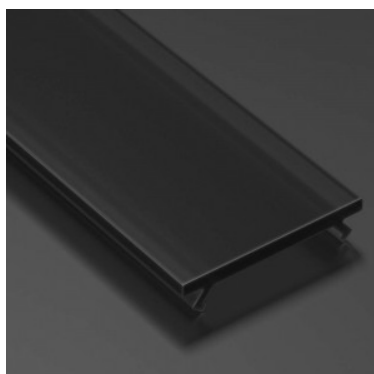

Aluminium profile cover LUMINES PMMA SLIM X,MICO 3m, black 24%

Product code 19533

Brand [LUMINES](#)

Cover for aluminum profile. The cover is made of high-quality plastic, which ensures even light distribution and reduces glare. Illuminate your world with LED House professionals - [check out our project portfolio here!](#)