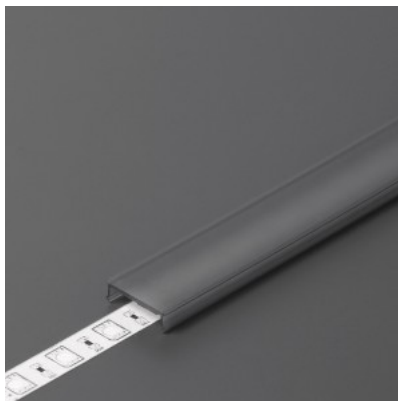

Aluminium profile cover TOPMET F click black 40% 3m black

Product code 20028

Brand [TOPMET](#)
Length 3000.0mm
Casing colour black
Casing material plastic