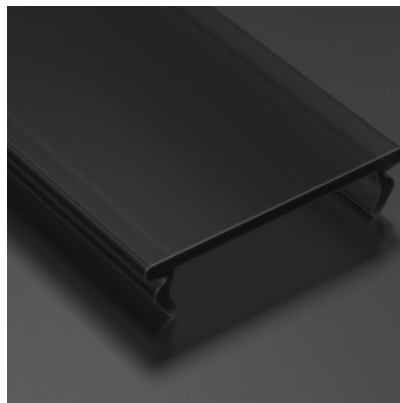

Aluminium profile cover LUMINES DOUBLE PMMA, 3m, black 25% black

Product code 22059

Brand [LUMINES](#)
Length 3000.0mm
Casing colour black

Cover for aluminum profile. The cover is made of high-quality plastic, which ensures even light distribution and reduces glare. Illuminate your world with LED House professionals - [check out our project portfolio here!](#)