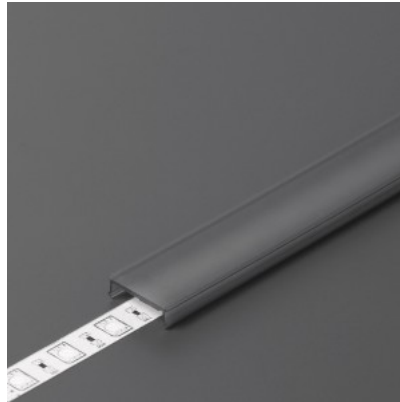

Aluminium profile cover TOPMET C3 click black 40% 2m black

Product code 18454

Brand [TOPMET](#)
Length 2000.0mm
Casing colour black
Casing material plastic
Work environment indoor use