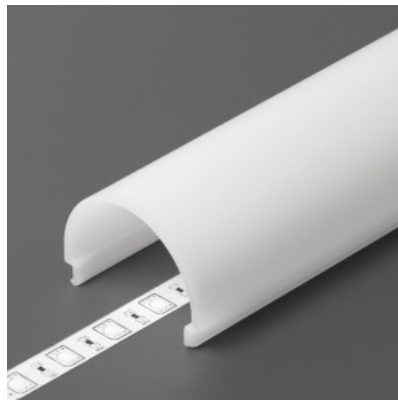

Aluminium profile cover TOPMET D9 click 3 m opal

Product code 20719

Brand [TOPMET](#)
Length 3000.0mm
Casing colour opal
Casing material plastic