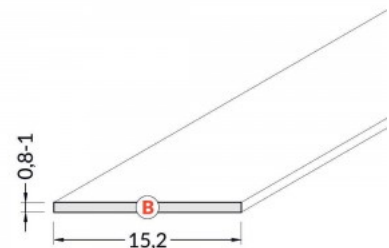

### Product code 18414

Brand [TOPMET](#)

Height 0.8mm

Width 10.0mm

Length 2000.0mm

Casing colour opal

Operation temperature -15 ~ 85°C

Cover for aluminum profile. The cover is made of high-quality plastic, which ensures even light distribution and reduces glare. Illuminate your world with LED House professionals - [check out our project portfolio here!](#)