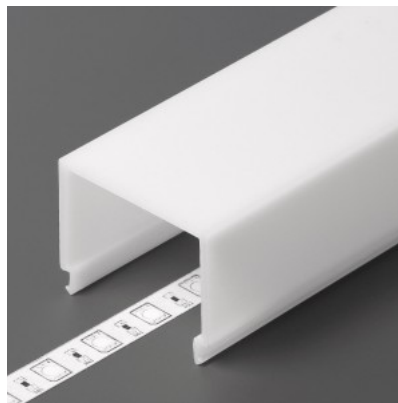

Aluminium profile cover TOPMET E9, milky, 70%, 2m

Product code 16398

Price 13,00+VAT

Brand [TOPMET](#)

Height 26.0mm

Width 33.4mm

Length 2000.0mm

Casing material plastic

Operation temperature -20 ~ 70°C