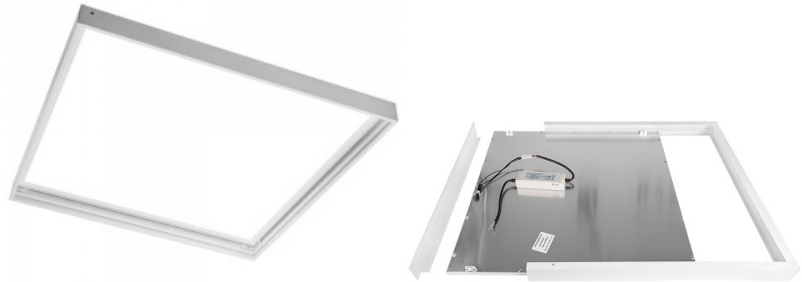

LED panel NELIO 600x600 panel frame 63mm white

Product code 15495

Price 13,69+VAT

Brand NELIO
Height 63.0mm
Width 600.0mm
Length 600.0mm
Weight 300g
In box 20pcs
Casing colour white
Casing material aluminum
Polishing semimatt
Work environment indoor use