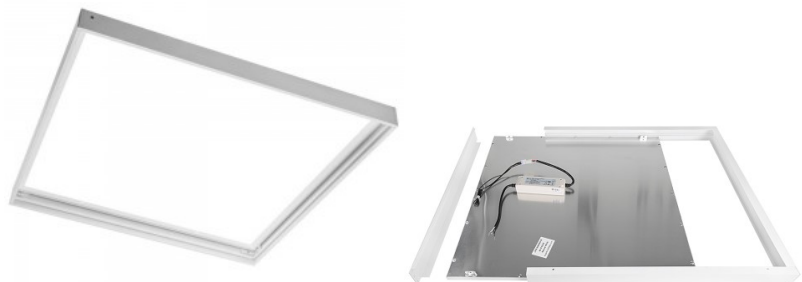

LED panel NELIO 600x600 panel frame 45mm white

Product code 14122

Price 10,31+VAT

Brand NELIO
Height 45.0mm
Width 600.0mm
Length 600.0mm
Weight 300g
In package 1pc
In box 20pcs
Casing colour white
Casing material aluminum
Polishing semimatt
Work environment indoor use