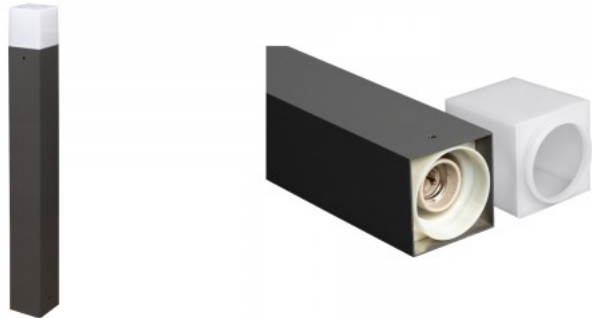

## Bollard light LFGE27GR black 230V E27 IP65

**Product code 16455**

Price 32,57+VAT

Supply voltage 230V  
Maximum output 16W/1m  
Socket E27  
Protection class IP65  
Height 600.0mm  
Width 76.0mm  
Length 76.0mm  
Casing colour black  
Casing material aluminum  
Polishing matt  
Work environment outdoor use  
Warranty 2 years

## Bollard light LOG1227 black 230V 12W 900lm IP65 2700K warm white

**Product code 16383**

Supply voltage 230V  
Output 12W  
Luminous flux 900lumens  
Luminaire's efficiency 75W  
Correlated colour temperature (cct)  
warm white 2700K  
Protection class IP65  
Height 534.0mm  
Diameter 280.0mm  
Casing colour black  
Polishing matt  
Work environment outdoor use  
Warranty 2 years

## PROLUMEN Bollard light ML08 0,7m black 230V 8W 600lm CRI80 120° IP65 3000K warm white

**Product code 15342**

Brand [PROLUMEN](#)

Supply voltage 230V

Output 8W

Luminous flux 600lumens

Luminaire's efficiency 75W

Width 140.0mm

Length 280.0mm

In package 1pc

In box 6pcs

Casing colour black

Casing material aluminum + plastic

Polishing matt

Impact resistance IK10