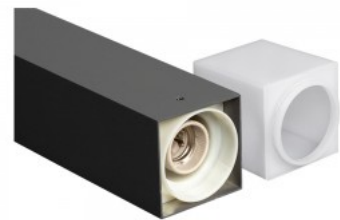

Bollard light LFGE27GR black 230V E27 IP65

Product code 16455

Supply voltage 230V
Maximum output 16W/1m
Socket E27
Protection class IP65
Height 600.0mm
Width 76.0mm
Length 76.0mm
In package 1pc
Casing colour black
Casing material aluminium
Polishing matt
Work environment outdoor use
Warranty 2 years