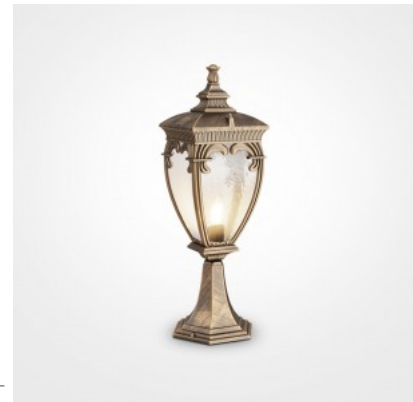

Bollard light Maytoni Fleur black with gold 60W E27 IP44