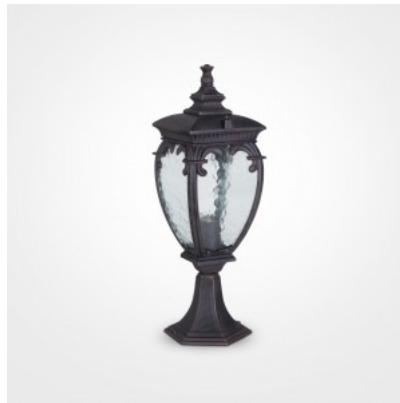

Made from aluminum in a granite finish, this landscape fixture features a slender vertical structure with a cylindrical diffuser. Equipped with LED technology, 3W output, and 3,000K warm light, it has an IP65 rating, ensuring durability in all weather conditions. Designed to mimic the flickering of real flames, this fixture brings a modern touch to landscape lighting.

Bollard light Maytoni Fleur antique bronze 60W E27 IP44

Product code 19788

Brand Maytoni
Output 60W
Socket E27
Protection class IP44
Height 485.0mm
Width 485.0mm
Diameter 150.0mm
Casing colour antique bronze
Casing material aluminium
Work environment outdoor use
Operation temperature -40...+50°C°C
Warranty 2 years