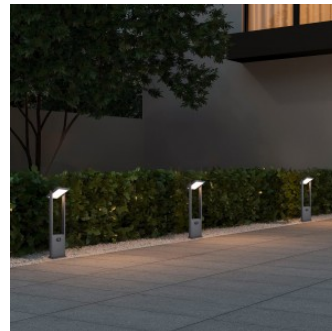

The MALAWI outdoor light combines modern technology with practical functionality and is the ideal choice for your outdoor lighting. Equipped with a motion and twilight sensor, the light provides automatic and needs-based lighting. It offers flexible operating options: the light can be used either exclusively with solar energy, only with mains voltage or in hybrid operation. If the battery voltage is insufficient, it automatically switches to mains operation, while the battery is charged exclusively via the solar panel. The design of the MALAWI enables an individually adjustable light surface that can be tilted as required to direct the light in a targeted manner. At dusk or in the dark, the MALAWI lights up continuously with a gentle orientation light of around 10% brightness. As soon as the motion sensor registers activity in the immediate vicinity, the brightness automatically increases to 100%. With an IP65 protection rating, the luminaire is optimally protected against dust and water jets from any angle, making it ideal for outdoor use. The robust housing of the MALAWI is made of high-quality die-cast aluminium, which not only ensures a long service life, but also offers a modern and elegant look thanks to its anthracite-coloured surface. In addition, the luminaires feature modern LED technology, which stands for a high quality of light. LED light sources are characterized by a long service life and low heat generation.