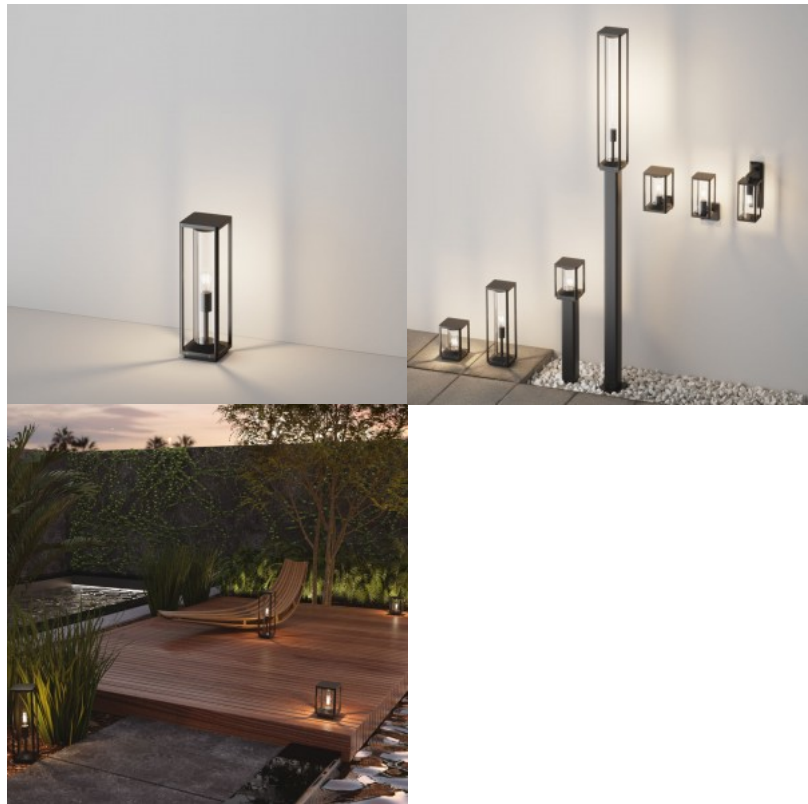

Bollard light Maytoni Cell graphite 15W E27 IP54

Product code 19767

Brand Maytoni
Output 15W
Socket E27
Protection class IP54
Height 500.0mm
Width 145.0mm
Length 145.0mm
Weight 1.62 kg
Package weight 1.9 kg
Casing colour graphite
Casing material metal + plastic
Work environment outdoor use
Operation temperature -40...+50°C°C