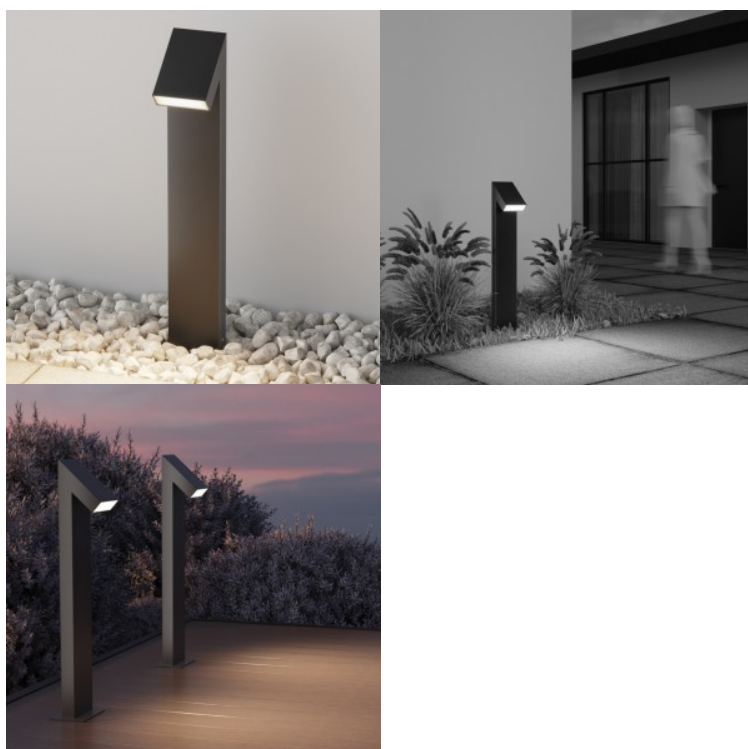

Bollard light Maytoni Guss graphite 15W 550lm 90° IP65 830

Product code 19801

Brand Maytoni
Output 15W
Luminous flux 550lumens
Luminaire's efficiency lm79 37W
Correlated colour temperature warm
white 3000K
Lens angle 90
Cri 80
Protection class IP65
Lifespan 50000h
Height 900.0mm
Width 200.0mm
Length 180.0mm
Weight 2.84 kg
Package weight 3.51 kg
Casing colour graphite
Casing material metal + glass
Work environment outdoor use
Warranty 3 years