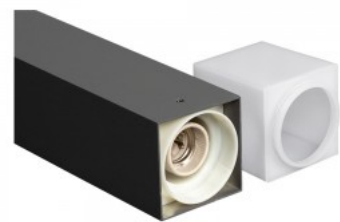

Bollard light LFGE27GR black 230V E27 IP65

Product code 16455

Supply voltage 230V
Maximum output 16W/1m
Socket E27
Protection class IP65
Height 600.0mm
Width 76.0mm
Length 76.0mm
In package 1pc
Casing colour black
Casing material aluminium
Polishing matt
Work environment outdoor use
Warranty 2 years

Bollard light for outdoor use. Well-suited for illuminating driveways and walkways. Protection class IP65 means the light is protected against fine dust and water jets and can be used outdoors. The light has an E27 socket. Illuminate your world with LED House professionals - [check out our project portfolio here!](#)