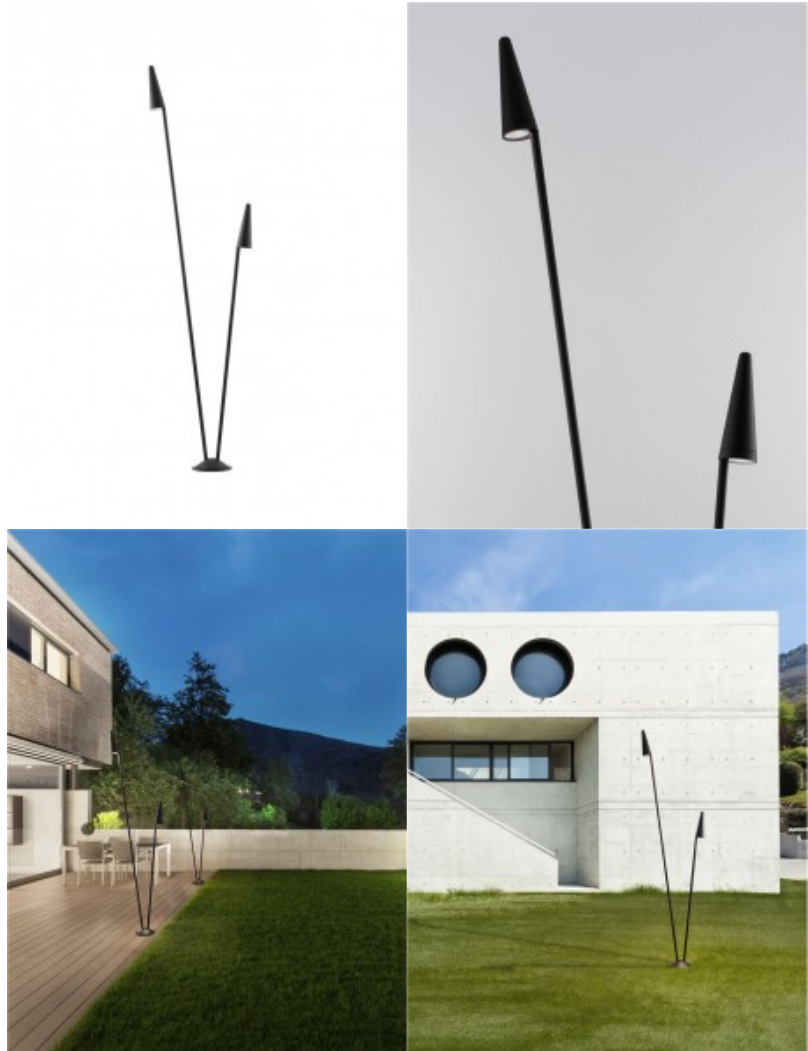

Bollard light Nova Luce Mabel 2 black 17W 1190lm IP54 3000K warm white

Product code 22856

Brand Nova Luce
Output 17W
Maximum output 17W/1m
Luminous flux 1190lumens
Luminaire's efficiency lm79 70W
Correlated colour temperature warm white 3000K
Protection class IP54
Height 2012.0mm
Width 201.0mm
Length 489.0mm
Casing colour black
Casing material aluminium + glass
Work environment outdoor use
Warranty 3 years