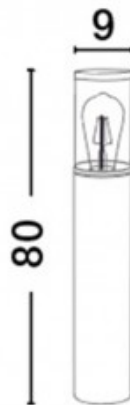

Bollard light Nova Luce Zosia dark gray E27 IP65

Product code 23018

Brand Nova Luce
Socket E27
Protection class IP65
Height 800.0mm
Diameter 90.0mm
Casing colour dark gray
Casing material aluminium + acrylic
Work environment outdoor use
Warranty 3 years