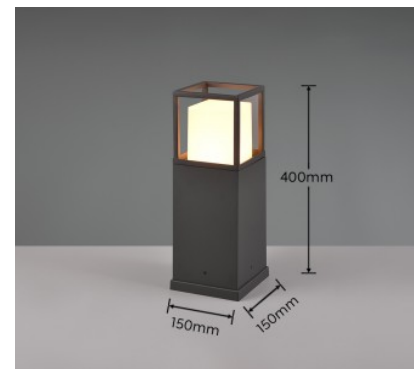

Bollard light Trio Lighting Witham anthracite 14W 1550lm IP54 2300K, 3000K, 4000K 3CCT

Product code 22422

Brand [Trio Lighting](#)

Output 14W

Maximum output 14W/1m

Luminous flux 1550lumens

Luminaire's efficiency lm79 111W

Correlated colour temperature 3CCT

2300K, 3000K, 4000K

Protection class IP54

Lifespan 30000h

Height 400.0mm

Width 150.0mm

Length 150.0mm

Weight 1.7 kg

Package weight 1.9 kg

Casing colour anthracite

Casing material aluminium + plastic

No. of switches 15000pcs

Work environment outdoor use

Warranty 5 years

The WITHAM outdoor light provides the necessary safety around your house. In the dark, the floor lamp unfolds its full effect and emits the light evenly in all directions to the outdoor area, creating an effective and pleasant light distribution. Thanks to the simple, straight-lined design and the IP54 protection class, the WITHAM is versatile in use. In addition, the luminaire has a DIP switch, which allows the light colour to be adjusted individually. The anthracite-coloured outdoor light made of die-cast aluminium, metal and white plastic has a modern appearance. In addition, the luminaires feature modern LED technology, which stands for a high quality of light. LED light sources are characterized by a long service life and low heat generation.