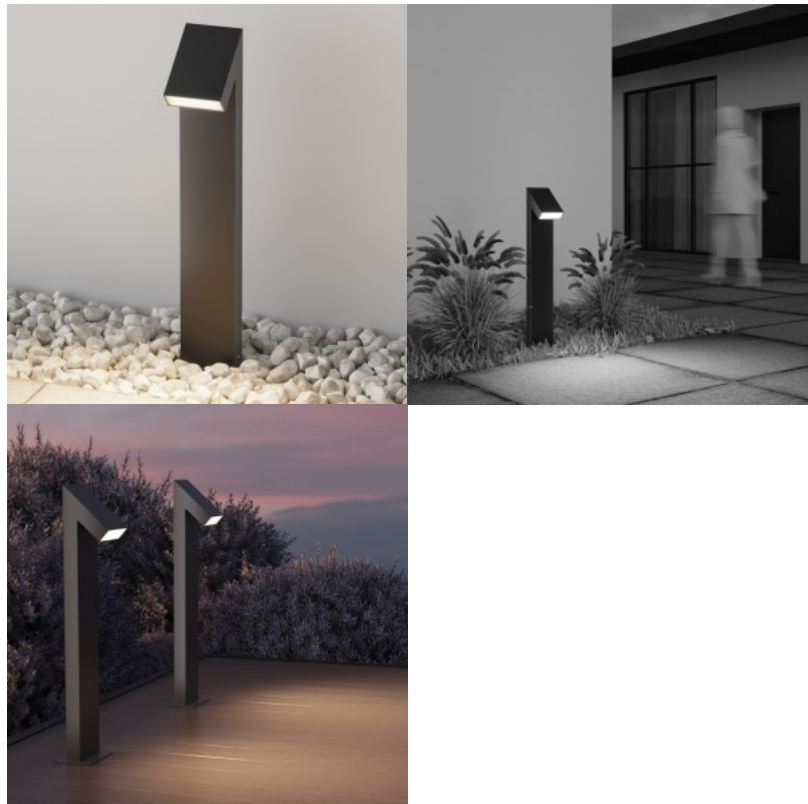

Bollard light Maytoni Guss graphite 15W 550lm 90° IP65 830

Product code 22461

Brand Maytoni
Output 15W
Luminous flux 550lumens
Luminaire's efficiency lm79 37W
Correlated colour temperature warm white 3000K
Lens angle 90
Cri 80
Protection class IP65
Lifespan 50000h
Height 900.0mm
Width 200.0mm
Length 180.0mm
Weight 2.84 kg
Package weight 3.51 kg
Casing colour graphite
Casing material metal + glass
Work environment outdoor use
Warranty 3 years