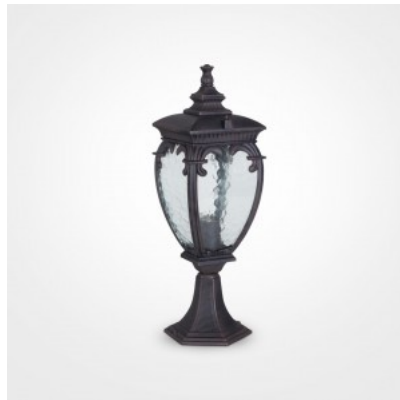

Landscape luminaires. Made from aluminum in a granite finish, this landscape fixture features a slender vertical structure with a cylindrical diffuser. Equipped with LED technology, 3W output, and 3,000K warm light, it has an IP65 rating, ensuring durability in all weather conditions. Designed to mimic the flickering of real flames, this fixture brings a modern touch to landscape lighting.

Made from aluminum in a granite finish, this landscape fixture features a slender vertical structure with a cylindrical diffuser. Equipped with LED technology, 3W output, and 3,000K warm light, it has an IP65 rating, ensuring durability in all weather conditions. Designed to mimic the flickering of real flames, this fixture brings a modern touch to landscape lighting.

Bollard light Maytoni Fleur antique bronze 60W E27 IP44

Product code 19788

Brand Maytoni
Output 60W
Socket E27
Protection class IP44
Height 485.0mm
Width 485.0mm
Diameter 150.0mm
Casing colour antique bronze
Casing material aluminium
Work environment outdoor use
Operation temperature -40...+50°C°C
Warranty 2 years