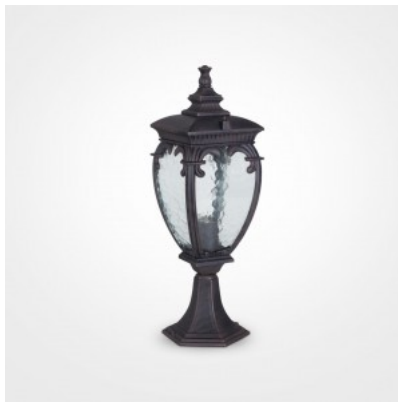

Bollard light Maytoni Fleur antique bronze 60W E27 IP44

Product code 19788

Brand Maytoni
Output 60W
Socket E27
Protection class IP44
Height 485.0mm
Width 485.0mm
Diameter 150.0mm
Casing colour antique bronze
Casing material aluminium
Operation temperature -40...+50°C°C
Warranty 2 years