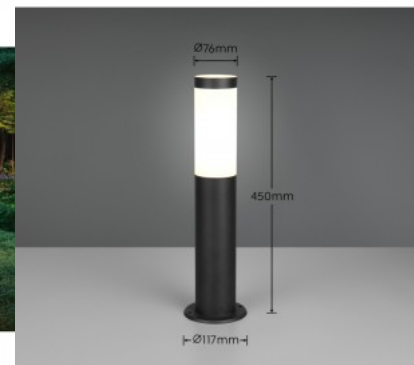

Bollard light Trio Lighting Trioto black E27 IP20

Product code 21467

Brand [Trio Lighting](#)

Socket E27

Protection class IP20

Height 450.0mm

Diameter 118.0mm

Weight 500 g

Package weight 700 g

Casing colour black

Casing material stainless steel

Work environment outdoor use

Warranty 5 years

The TRIOTO bollard light combines stylish design and functionality to make paths, driveways and garden areas safe and inviting. Ideal along footpaths or near patios, it not only creates striking accents, but also ensures uniform illumination and better orientation in the dark. Its cylindrical design emits light in all directions and creates an atmospheric play of light in outdoor areas. With an IP44 protection rating, TRIOTO is reliably protected against splashing water from all sides and is ideal for outdoor use. Made from high-quality stainless steel in matt black and combined with white plastic, it impresses with its durability and timeless elegance. For modern and reliable lighting, the use of an LED bulb is recommended. It offers a high quality of light, is versatile and convinces with uniform illumination. Its long service life and low heat generation make it the ideal choice for a wide range of applications.