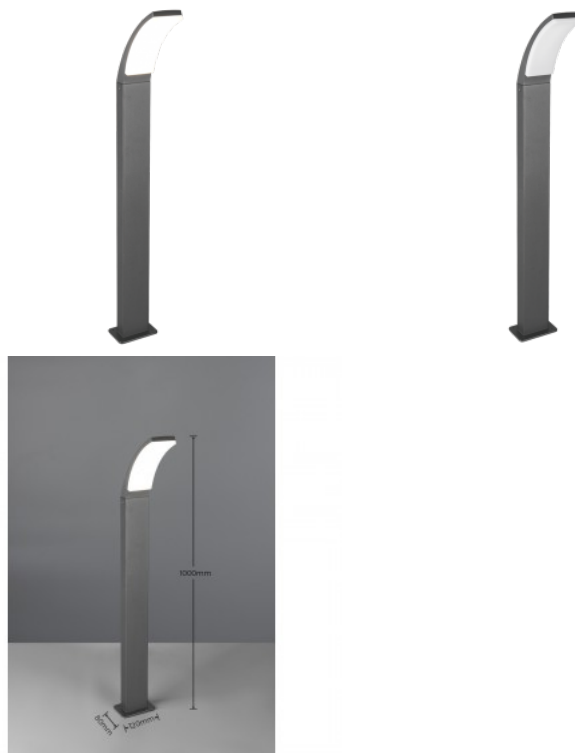

Bollard light Trio Lighting Beja anthracite 12,5W 1650lm IP44 4000K pure white

Product code 22431

Brand [Trio Lighting](#)

Output 12,5W

Maximum output 12.5W/1m

Luminous flux 1650lumens

Correlated colour temperature pure white 4000K

Protection class IP44

Lifespan 30000h

Height 100.0mm

Width 120.0mm

Length 80.0mm

Weight 1.1 kg

Package weight 1.2 kg

Casing colour anthracite

Casing material Diecast aluminium

No. of switches 15000pcs

Work environment outdoor use

Warranty 5 years

Stylish light for greater safety! With its curved design, the BEJA light sets elegant accents in any outdoor area. But it can do more than just look good: It provides targeted light along paths, driveways or in the garden, creating a safe and inviting atmosphere. Thanks to IP44, BEJA is weatherproof and can withstand rain, wind and snow - for reliable lighting all year round. The combination of robust die-cast aluminium in anthracite and white plastic ensures a modern look and long-lasting quality. In addition, the luminaires feature modern LED technology, which stands for a high quality of light. LED light sources are characterized by a long service life and low heat generation.