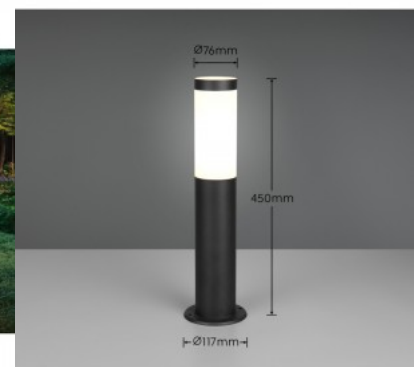

Bollard light Trio Lighting Trioto black E27 IP20

Product code 21467

Brand [Trio Lighting](#)

Socket E27

Protection class IP20

Height 450.0mm

Diameter 118.0mm

Weight 500 g

Package weight 700 g

Casing colour black

Casing material stainless steel

Work environment outdoor use

Warranty 5 years

The TRIOTO bollard light combines stylish design and functionality to make paths, driveways and garden areas safe and inviting. Ideal along footpaths or near patios, it not only creates striking accents, but also ensures uniform illumination and better orientation in the dark. Its cylindrical design emits light in all directions and creates an atmospheric play of light in outdoor areas. With an IP44 protection rating, TRIOTO is reliably protected against splashing water from all sides and is ideal for outdoor use. Made from high-quality stainless steel in matt black and combined with white plastic, it impresses with its durability and timeless elegance. For modern and reliable lighting, the use of an LED bulb is recommended. It offers a high quality of light, is versatile and convinces with uniform illumination. Its long service life and low heat generation make it the ideal choice for a wide range of applications.