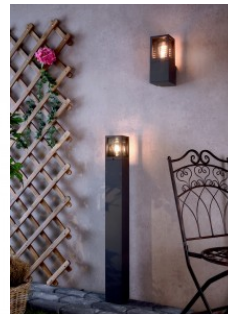

IP65 weather resistance IP67 connection box suitable for e.g. buried cables 3x1.5 mm²/5x1.5 mm²/3x2.5 mm² Newly designed lamp head for improved illumination Available with an opal diffuser or a transparent diffuser with smoked glass. Our FACADO series bollard lights feature IP65 degree of protection for excellent weather resistance. Choose between an opal diffuser or a transparent diffuser with smoked glass to suit your requirements. The series is available in two different sizes (650 mm/1,000 mm) and features an E27 socket for replaceable lamps. The newly designed lamp head provides even better illumination. The FACADO light is made from high-quality die-cast aluminium and available in dark grey or rust and in square or rounded designs. The IP67 connection box features a double M20 cable gland suitable for buried cables in sizes 3 x 1.5 mm², 5 x 1.5 mm² or 3 x 2.5 mm², and more. Our FACADO series bollard lights feature IP65 degree of protection for excellent weather resistance. Choose between an opal diffuser or a transparent diffuser with smoked glass to suit your requirements. The series is available in two different sizes (650 mm/1,000 mm) and features an E27 socket for replaceable lamps. The newly designed lamp head provides even better illumination. The FACADO light is made from high-quality die-cast aluminium and available in dark grey or rust and in square or rounded designs. The IP67 connection box features a double M20 cable gland suitable for buried cables in sizes 3 x 1.5 mm², 5 x 1.5 mm² or 3 x 2.5 mm², and more. Our FACADO series bollard lights feature IP65 degree of protection for excellent weather resistance. Choose between an opal diffuser or a transparent diffuser with smoked glass to suit your requirements. The series is available in two different sizes (650 mm/1,000 mm) and features an E27 socket for replaceable lamps. The newly designed lamp head provides even better illumination. The FACADO light is made from high-quality die-cast aluminium and available in dark grey or rust and in square or rounded designs. The IP67 connection box features a double M20 cable gland suitable for buried cables in sizes 3 x 1.5 mm², 5 x 1.5 mm² or 3 x 2.5 mm², and more.