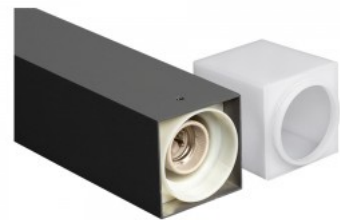

Bollard light LFGE27GR black 230V E27 IP65

Product code 16455

Supply voltage 230V
Maximum output 16W/1m
Socket E27
Protection class IP65
Height 600.0mm
Width 76.0mm
Length 76.0mm
In package 1pc
Casing colour black
Casing material aluminium
Polishing matt
Work environment outdoor use
Warranty 2 years

Bollard light for outdoor use. Well-suited for illuminating driveways and walkways. Protection class IP65 means the light is protected against fine dust and water jets and can be used outdoors. The light has an E27 socket. Illuminate your world with LED House professionals - [check out our project portfolio here!](#)