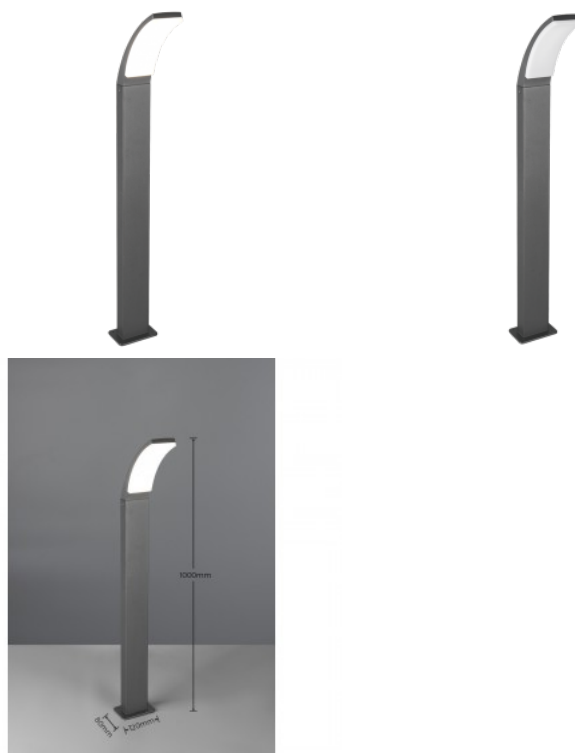

Bollard light Trio Lighting Beja anthracite 12,5W 1650lm IP44 4000K pure white

Product code 22431

Brand [Trio Lighting](#)

Output 12,5W

Maximum output 12.5W/1m

Luminous flux 1650lumens

Correlated colour temperature pure white 4000K

Protection class IP44

Lifespan 30000h

Height 100.0mm

Width 120.0mm

Length 80.0mm

Weight 1.1 kg

Package weight 1.2 kg

Casing colour anthracite

Casing material Diecast aluminium

No. of switches 15000pcs

Work environment outdoor use

Warranty 5 years

Stylish light for greater safety! With its curved design, the BEJA light sets elegant accents in any outdoor area. But it can do more than just look good: It provides targeted light along paths, driveways or in the garden, creating a safe and inviting atmosphere. Thanks to IP44, BEJA is weatherproof and can withstand rain, wind and snow - for reliable lighting all year round. The combination of robust die-cast aluminium in anthracite and white plastic ensures a modern look and long-lasting quality. In addition, the luminaires feature modern LED technology, which stands for a high quality of light. LED light sources are characterized by a long service life and low heat generation.