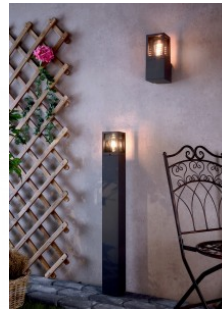

IP65 weather resistance IP67
connection box suitable for e.g. buried
cables 3x1.5 mm²/5x1.5 mm²/3x2.5
mm² Newly designed lamp head for
improved illumination Available with
an opal diffuser or a transparent
diffuser with smoked glass. Our
FACADO series bollard lights feature
IP65 degree of protection for excellent
weather resistance. Choose between
an opal diffuser or a transparent
diffuser with smoked glass to suit your
requirements. The series is available
in two different sizes (650 mm/1,000
mm) and features an E27 socket for
replaceable lamps. The newly
designed lamp head provides even
better illumination. The FACADO light
is made from high-quality die-cast
aluminium and available in dark grey
or rust and in square or rounded
designs. The IP67 connection box
features a double M20 cable gland
suitable for buried cables in sizes 3 x
1.5 mm², 5 x 1.5 mm² or 3 x 2.5
mm², and more. Our FACADO series
bollard lights feature IP65 degree of
protection for excellent weather
resistance. Choose between an opal
diffuser or a transparent diffuser with
smoked glass to suit your
requirements. The series is available
in two different sizes (650 mm/1,000
mm) and features an E27 socket for
replaceable lamps. The newly
designed lamp head provides even
better illumination. The FACADO light
is made from high-quality die-cast
aluminium and available in dark grey
or rust and in square or rounded
designs. The IP67 connection box
features a double M20 cable gland
suitable for buried cables in sizes 3 x
1.5 mm², 5 x 1.5 mm² or 3 x 2.5
mm², and more. Our FACADO series
bollard lights feature IP65 degree of
protection for excellent weather
resistance. Choose between an opal
diffuser or a transparent diffuser with
smoked glass to suit your
requirements. The series is available
in two different sizes (650 mm/1,000
mm) and features an E27 socket for
replaceable lamps. The newly
designed lamp head provides even
better illumination. The FACADO light
is made from high-quality die-cast
aluminium and available in dark grey
or rust and in square or rounded
designs. The IP67 connection box
features a double M20 cable gland
suitable for buried cables in sizes 3 x
1.5 mm², 5 x 1.5 mm² or 3 x 2.5
mm², and more.