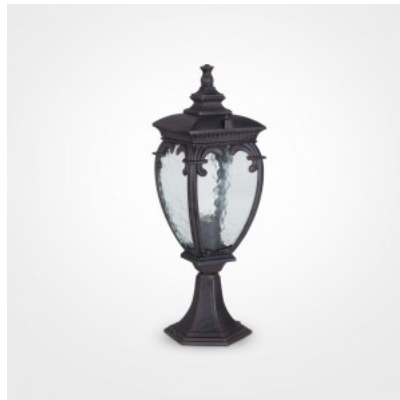

Bollard light Maytoni Fleur antique bronze 60W E27 IP44

Product code 19788

Brand Maytoni
Output 60W
Socket E27
Protection class IP44
Height 485.0mm
Width 485.0mm
Diameter 150.0mm
Casing colour antique bronze
Casing material aluminium
Work environment outdoor use
Operation temperature -40...+50°C°C
Warranty 2 years