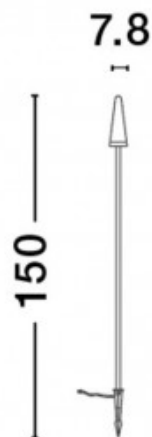

Bollard light Nova Luce Mabel black 8,5W 590lm 36° IP54 3000K warm white

Product code 22857

Brand Nova Luce
Output 8,5W
Maximum output 8.5W/1m
Luminous flux 590lumens
Correlated colour temperature warm
white 3000K
Lens angle 36
Protection class IP54
Height 1500.0mm
Length 78.0mm
Diameter 78.0mm
Casing colour black
Casing material aluminium + glass
Work environment outdoor use
Warranty 3 years