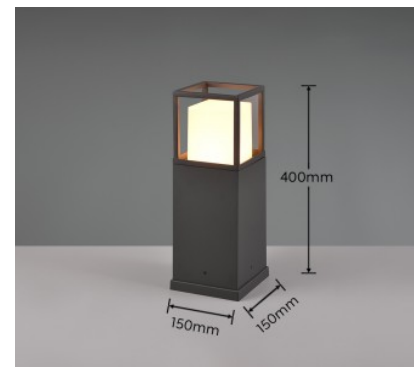

Bollard light Trio Lighting Witham anthracite 14W 1550lm IP54 2300K, 3000K, 4000K 3CCT

Product code 22422

Brand [Trio Lighting](#)

Output 14W

Maximum output 14W/1m

Luminous flux 1550lumens

Luminaire's efficiency lm79 111W

Correlated colour temperature 3CCT

2300K, 3000K, 4000K

Protection class IP54

Lifespan 30000h

Height 400.0mm

Width 150.0mm

Length 150.0mm

Weight 1.7 kg

Package weight 1.9 kg

Casing colour anthracite

Casing material metal

No. of switches 15000pcs

Work environment outdoor use

Warranty 5 years

The WITHAM outdoor light provides the necessary safety around your house. In the dark, the floor lamp unfolds its full effect and emits the light evenly in all directions to the outdoor area, creating an effective and pleasant light distribution. Thanks to the simple, straight-lined design and the IP54 protection class, the WITHAM is versatile in use. In addition, the luminaire has a DIP switch, which allows the light colour to be adjusted individually. The anthracite-coloured outdoor light made of die-cast aluminium, metal and white plastic has a modern appearance. In addition, the luminaires feature modern LED technology, which stands for a high quality of light. LED light sources are characterized by a long service life and low heat generation.