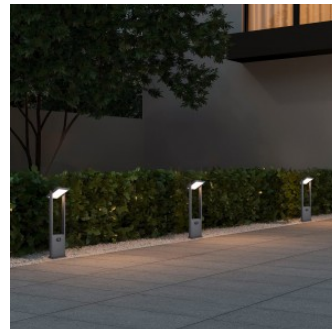

The MALAWI outdoor light combines modern technology with practical functionality and is the ideal choice for your outdoor lighting. Equipped with a motion and twilight sensor, the light provides automatic and needs-based lighting. It offers flexible operating options: the light can be used either exclusively with solar energy, only with mains voltage or in hybrid operation. If the battery voltage is insufficient, it automatically switches to mains operation, while the battery is charged exclusively via the solar panel. The design of the MALAWI enables an individually adjustable light surface that can be tilted as required to direct the light in a targeted manner. At dusk or in the dark, the MALAWI lights up continuously with a gentle orientation light of around 10% brightness. As soon as the motion sensor registers activity in the immediate vicinity, the brightness automatically increases to 100%. With an IP65 protection rating, the luminaire is optimally protected against dust and water jets from any angle, making it ideal for outdoor use. The robust housing of the MALAWI is made of high-quality die-cast aluminium, which not only ensures a long service life, but also offers a modern and elegant look thanks to its anthracite-coloured surface. In addition, the luminaires feature modern LED technology, which stands for a high quality of light. LED light sources are characterized by a long service life and low heat generation.