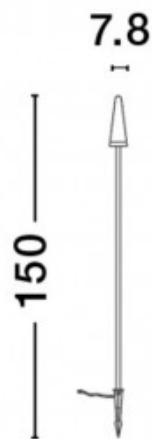

Bollard light Nova Luce Mabel black 8,5W 590lm 36° IP54 3000K warm white

Product code 22857

Brand Nova Luce
Output 8,5W
Maximum output 8.5W/1m
Luminous flux 590lumens
Correlated colour temperature warm
white 3000K
Lens angle 36
Protection class IP54
Height 1500.0mm
Length 78.0mm
Diameter 78.0mm
Casing colour black
Casing material aluminium + glass
Work environment outdoor use
Warranty 3 years