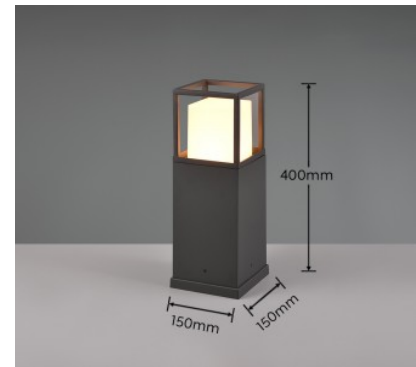

Bollard light Trio Lighting Witham anthracite 14W 1550lm IP54 2300K, 3000K, 4000K 3CCT

Product code 22422

Brand [Trio Lighting](#)

Output 14W

Maximum output 14W/1m

Luminous flux 1550lumens

Luminaire's efficiency lm79 111W

Correlated colour temperature 3CCT

2300K, 3000K, 4000K

Protection class IP54

Lifespan 30000h

Height 400.0mm

Width 150.0mm

Length 150.0mm

Weight 1.7 kg

Package weight 1.9 kg

Casing colour anthracite

Casing material aluminium + plastic

No. of switches 15000pcs

Work environment outdoor use

Warranty 5 years

The WITHAM outdoor light provides the necessary safety around your house. In the dark, the floor lamp unfolds its full effect and emits the light evenly in all directions to the outdoor area, creating an effective and pleasant light distribution. Thanks to the simple, straight-lined design and the IP54 protection class, the WITHAM is versatile in use. In addition, the luminaire has a DIP switch, which allows the light colour to be adjusted individually. The anthracite-coloured outdoor light made of die-cast aluminium, metal and white plastic has a modern appearance. In addition, the luminaires feature modern LED technology, which stands for a high quality of light. LED light sources are characterized by a long service life and low heat generation.