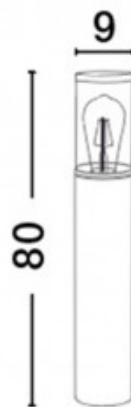

Bollard light Nova Luce Zosia dark gray E27 IP65

Product code 23018

Brand Nova Luce
 Socket E27
 Protection class IP65
 Height 800.0mm
 Diameter 90.0mm
 Casing colour dark gray
 Casing material aluminium + acrylic
 Work environment outdoor use
 Warranty 3 years