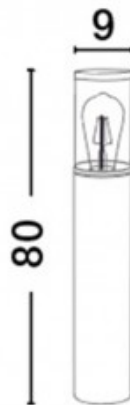

Bollard light Nova Luce Zosia dark gray E27 IP65

Product code 23018

Brand Nova Luce
Socket E27
Protection class IP65
Height 800.0mm
Diameter 90.0mm
Casing colour dark gray
Casing material aluminium + acrylic
Work environment outdoor use
Warranty 3 years

Bollard light Prolumen ML08 black 230V 8W 600lm 120° IP65 930