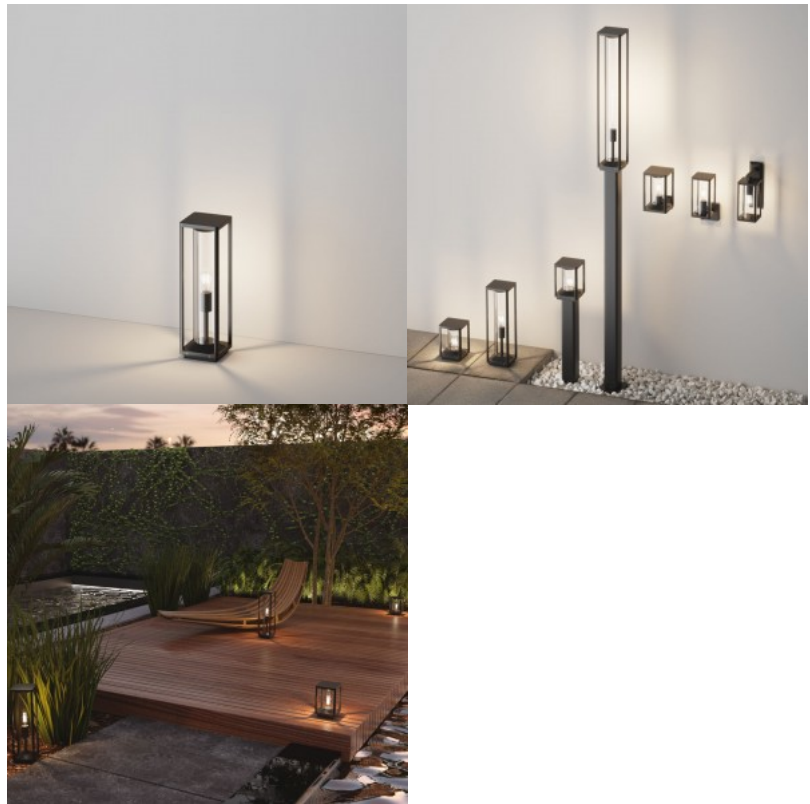

Bollard light Maytoni Cell graphite 15W E27 IP54

Product code 19767

Brand Maytoni
Output 15W
Socket E27
Protection class IP54
Height 500.0mm
Width 145.0mm
Length 145.0mm
Weight 1.62 kg
Package weight 1.9 kg
Casing colour graphite
Casing material metal + plastic
Work environment outdoor use
Operation temperature -40...+50°C°C