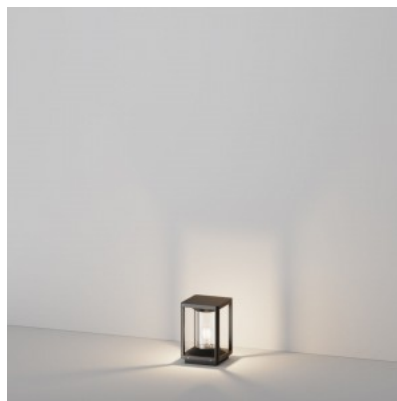

Bollard light Maytoni Cell graphite 15W E27 IP54

Product code 19766

Brand Maytoni
Output 15W
Socket E27
Protection class IP54
Height 220.0mm
Width 145.0mm
Length 145.0mm
Weight 1.08 kg
Package weight 1.2 kg
Casing colour graphite
Casing material metal + plastic
Work environment outdoor use
Operation temperature -40...+50°C°C