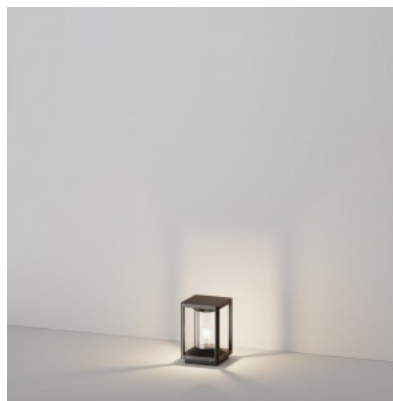

Bollard light Maytoni Cell graphite 15W E27 IP54

Product code 19766

Brand Maytoni
Output 15W
Socket E27
Protection class IP54
Height 220.0mm
Width 145.0mm
Length 145.0mm
Weight 1.08 kg
Package weight 1.2 kg
Casing colour graphite
Casing material metal + plastic
Work environment outdoor use
Operation temperature -40...+50°C°C