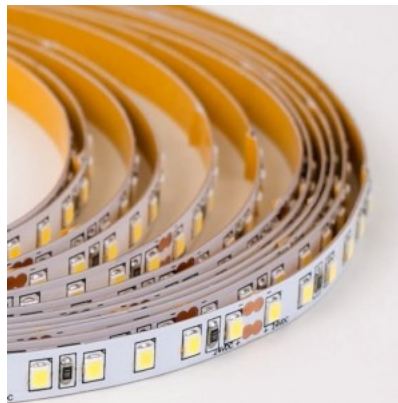

LED strip RETECHAS 120LED 1m 24V 12W IP20 2700K warm white

Product code 23205

Brand RETECHAS
Supply voltage 24V
Output 12W
Maximum output 12W/1m
Correlated colour temperature warm white 2700K
Protection class IP20
Height 1.4mm
Width 8.4mm
Length 1000.0mm
Work environment indoor use
Warranty 6 years

Product tested under various conditions by accredited laboratories " High quality Samsung LEDs " LED lifetime tested according to LM-80 standard " High LED density creates a „line of light“ effect even with shallow aluminium profiles " High quality light meets EU photobiological safety requirements for indoor lighting