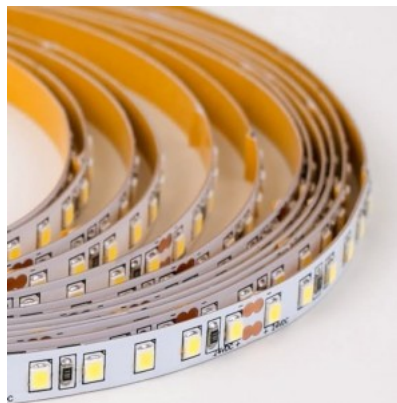

LED strip RETECHAS 120LED 1m 24V 6,4W 655lm IP67 927

Product code 20034

Brand RETECHAS
Supply voltage 24V
Output 6,4W
Maximum output 7W/1m
Luminous flux 655lumens
Correlated colour temperature warm white 2700K
Cri 90
Protection class IP67
Lifespan 55000h
Llmf tm21 L70B50 @25°C 50.000h
Height 1.4mm
Width 10.0mm
Minimum length 35.7mm
Length 1000.0mm
Work environment indoor use
Operation temperature -30 - +50°C
Certificates CE,RoHS
Warranty 6 years

Product tested under various conditions by accredited laboratories " High quality Samsung LEDs " LED lifetime tested according to LM-80 standard " High LED density creates a „line of light“ effect even with shallow aluminium profiles " High quality light meets EU photobiological safety requirements for indoor lighting