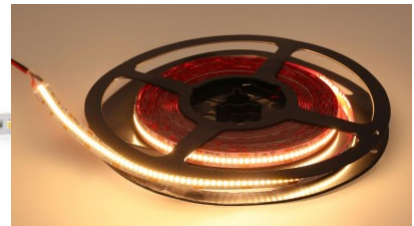

Width 10.0mm

Minimum length 50.0mm

Length 1000.0mm

Work environment indoor use

Operation temperature -30 - +45°C

Certificates CE,RoHS

Warranty 5 years

High-quality LED strip. 2835 LED diode with good light efficiency and with excellent qualities.