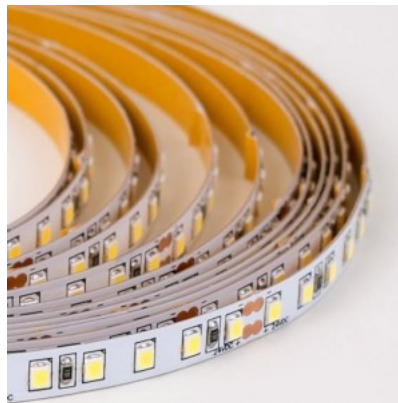

LED strip RETECHAS 120LED 1m 12V 18W 1821lm 930

Product code 23220

Brand RETECHAS
 Supply voltage 12V
 Output 18W
 Maximum output 18W/1m
 Luminous flux 1821lumens
 Luminaire's efficiency lm79 101W
 Correlated colour temperature warm
 white 3000K
 Cri 90
 Lifespan 55000h
 Llmf tm21 L70B50 @25°C 50.000h
 Height 1.4mm
 Width 9.0mm
 Length 1000.0mm
 Work environment indoor use
 Operation temperature -30 - +50°C
 Certificates CE,RoHS
 Warranty 6 years