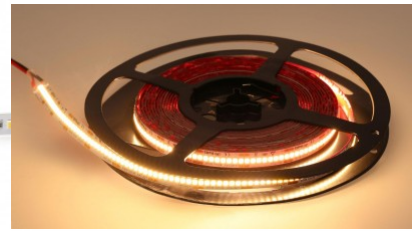

Height 2.2mm

Width 10.0mm

Minimum length 50.0mm

Length 1000.0mm

Work environment indoor use

Certificates UL, CE, RoHS

Warranty 5 years

High-quality LED strip. 2835 LED diode
with good light efficiency and with
excellent qualities.