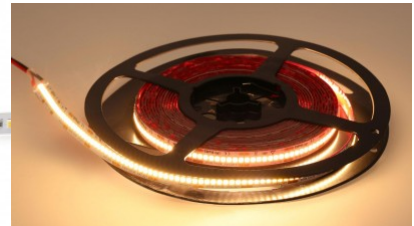

Height 2.5mm

Width 10.0mm

Minimum length 25.0mm

Length 1000.0mm

Work environment indoor use

Certificates UL, CE, RoHS

Warranty 5 years

High-quality LED strip. 2835 LED diode with good light efficiency and with excellent qualities.