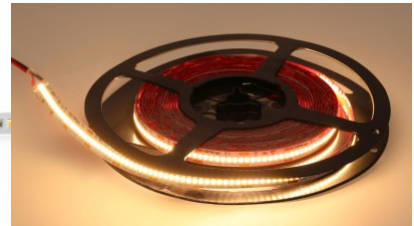

Height 1.4mm

Width 10.0mm

Minimum length 50.0mm

Length 1000.0mm

Work environment indoor use

Certificates UL, CE, RoHS

Warranty 5 years

High-quality LED strip. 2835 LED diode with good light efficiency and with excellent qualities.