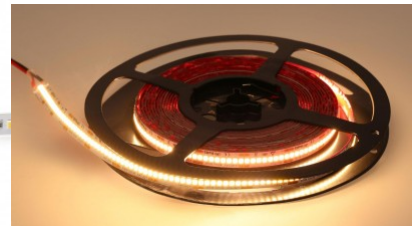

High-quality LED strip. 2835 LED diode
with good light efficiency and with
excellent qualities.

LED strip REVAL BULB 60LED 1m 12V 7.2W 830lm 120° IP20 940

Product code 23246

Brand [REVAL BULB](#)

Supply voltage 12V