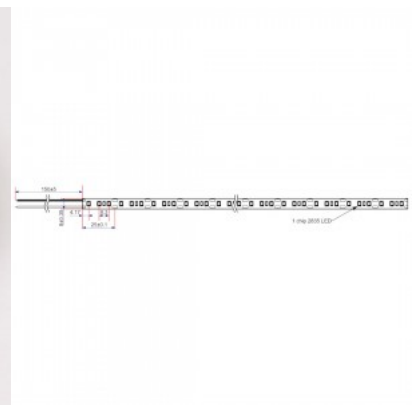

LED strip RETECHAS 120LED 1m 24V 12W 1300lm IP20 930

Product code 19174

Brand RETECHAS
Supply voltage 24V
Output 12W
Maximum output 12W/1m
Luminous flux 1300lumens
Luminaire's efficiency lm79 108W
Correlated colour temperature warm
white 3000K
Cri 90
Protection class IP20
Lifespan 55000h
Llmf tm21 L70B50 @25°C 50.000h
Height 1.4mm
Width 10.0mm
Minimum length 35.7mm
Length 1000.0mm
Work environment indoor use
Operation temperature -30 - +50°C
Certificates CE,RoHS
Warranty 6 years

Product tested under various
conditions by accredited laboratories " "
High quality Samsung LEDs " LED
lifetime tested according to LM-80
standard " High LED density creates a
„line of light“ effect even with shallow
aluminium profiles " High quality light
meets EU photobiological safety
requirements for indoor lighting