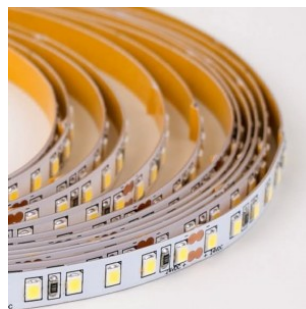

Product tested under various conditions by accredited laboratories " High quality Samsung LEDs " LED lifetime tested according to LM-80 standard " High LED density creates a „line of light“ effect even with shallow aluminium profiles " High quality light meets EU photobiological safety requirements for indoor lighting