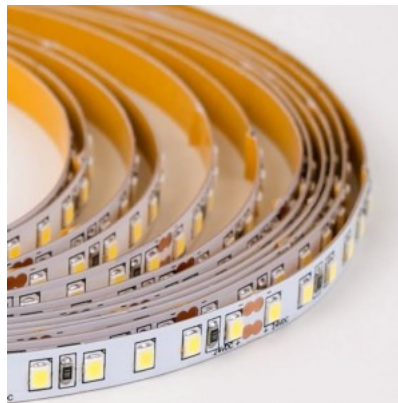

LED strip RETECHAS 120LED 1m 24V 6,4W 661lm IP67 930

Product code 19712

Brand RETECHAS
Supply voltage 24V
Output 6,4W
Maximum output 6.4W/1m
Luminous flux 661lumens
Correlated colour temperature warm white 3000K
Cri 90
Protection class IP67
Lifespan 55000h
Llmf tm21 L70B50 @25°C 50.000h
Height 3.0mm
Width 9.0mm
Length 1000.0mm
Work environment indoor use
Operation temperature -30 - +50°C
Certificates CE,RoHS
Warranty 6 years

Product tested under various conditions by accredited laboratories " High quality Samsung LEDs " LED lifetime tested according to LM-80 standard " High LED density creates a „line of light“ effect even with shallow aluminium profiles " High quality light meets EU photobiological safety requirements for indoor lighting