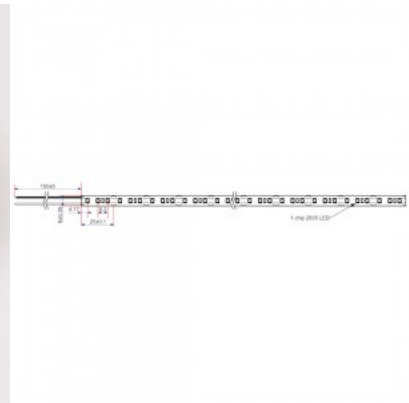

Product code 20033

Brand RETECHAS
Supply voltage 24V
Output 12,5W
Maximum output 12.5W/1m
Luminous flux 1300lumens
Correlated colour temperature warm white 3000K
Cri 90
Protection class IP67
Lifespan 55000h
Lmf tm21 L70B50 @25°C 50.000h
Height 3.0mm
Width 9.0mm
Minimum length 35.7mm
Length 1000.0mm
Work environment indoor use
Operation temperature -30 - +50°C
Certificates CE,RoHS
Warranty 5 years

Product tested under various conditions by accredited laboratories " High quality Samsung LEDs " LED lifetime tested according to LM-80 standard " High LED density creates a „line of light“ effect even with shallow aluminium profiles " High quality light meets EU photobiological safety requirements for indoor lighting " 6-year manufacturer's warranty (L80B10 ~55000 hrs. at 55°C LED strip temperature)