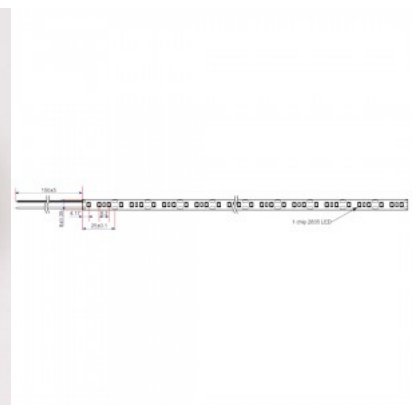

LED strip RETECHAS 120LED 1m 24V 6W 655lm IP20 2700K warm white

Product code 23202

Brand RETECHAS
Supply voltage 24V
Output voltage 24V
Output 6W
Maximum output 6W/1m
Luminous flux 655lumens
Luminaire's efficiency lm79 109W
Correlated colour temperature warm
white 2700K
Protection class IP20
Height 1.4mm
Width 8.4mm
Length 1000.0mm
Work environment indoor use

Product tested under various
conditions by accredited laboratories " "
High quality Samsung LEDs " LED
lifetime tested according to LM-80
standard " High LED density creates a
„line of light“ effect even with shallow
aluminium profiles " High quality light
meets EU photobiological safety
requirements for indoor lighting " 6-
year manufacturer's warranty
(L80B10 ~55000 hrs. at 55°C LED
strip temperature)