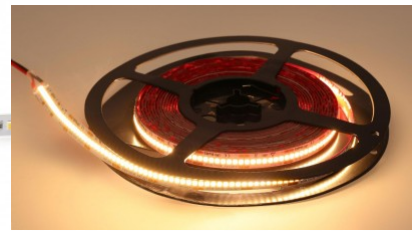

Width 8.0mm

Minimum length 71.4mm

Length 1000.0mm

Work environment indoor use

Certificates CE, RoHS

Warranty 5 years

High-quality LED strip. 2835 LED diode  
with good light efficiency and with  
excellent qualities.