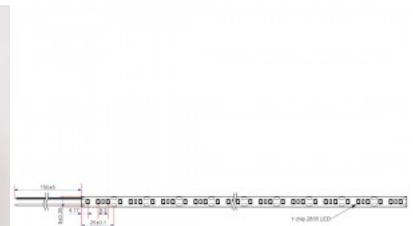

LED strip RETECHAS 120LED 1m 24V 12,5W 1278lm IP67 3000K warm white

Product code 22144

Brand RETECHAS
Supply voltage 24V
Output voltage 24V
Output 12,5W
Luminous flux 1278lumens
Correlated colour temperature warm white 3000K
Protection class IP67
Length 1000.0mm
Work environment indoor use
Warranty 6 years