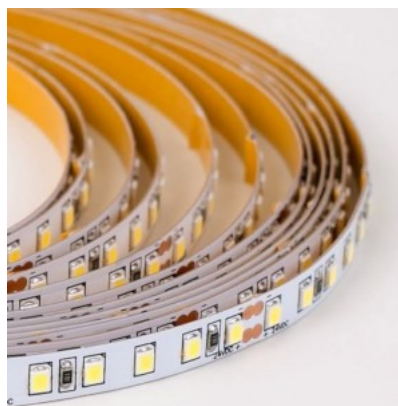

LED strip RETECHAS 120LED 1m 24V 4W 443lm IP67 930

Product code 19176

Brand RETECHAS
Supply voltage 24V
Output 4W
Maximum output 4W/1m
Luminous flux 443lumens
Luminaire's efficiency lm79 111W
Correlated colour temperature warm
white 3000K
Cri 90
Protection class IP67
Lifespan 55000h
Height 3.0mm
Width 9.0mm
Length 1000.0mm
Work environment outdoor use
Operation temperature -30 - +50°C
Certificates CE,RoHS
Warranty 5 years

Product tested under various conditions by accredited laboratories " High quality Samsung LEDs " LED lifetime tested according to LM-80 standard " High LED density creates a „line of light“ effect even with shallow aluminium profiles " High quality light meets EU photobiological safety requirements for indoor lighting " 6-year manufacturer's warranty (L80B10 ~55000 hrs. at 55°C LED strip temperature)