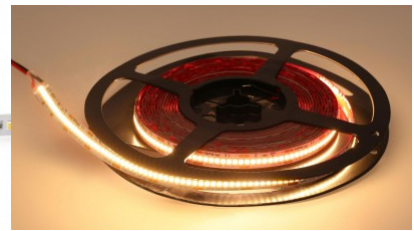

Width 10.0mm

Minimum length 50.0mm

Length 1000.0mm

Work environment indoor use

Certificates UL, CE, RoHS

Warranty 5 years

High-quality LED strip. 2835 LED diode  
with good light efficiency and with  
excellent qualities.