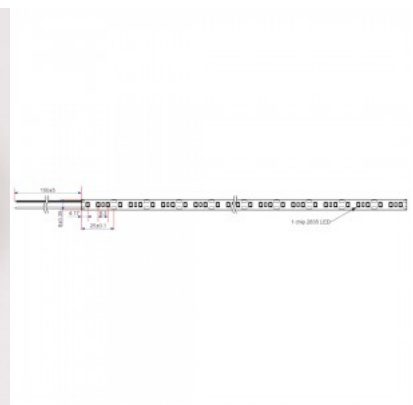

LED strip RETECHAS 120LED 1m 24V 6W 684lm IP20 3000K warm white

Product code 23198

Brand RETECHAS
Supply voltage 24V
Output voltage 24V
Output 6W
Maximum output 6W/1m
Luminous flux 684lumens
Luminaire's efficiency lm79 114W
Correlated colour temperature warm
white 3000K
Protection class IP20
Height 1.4mm
Width 8.4mm
Length 1000.0mm
Work environment indoor use

Product tested under various
conditions by accredited laboratories " High quality Samsung LEDs " LED
lifetime tested according to LM-80
standard " High LED density creates a
„line of light“ effect even with shallow
aluminium profiles " High quality light
meets EU photobiological safety
requirements for indoor lighting " 6-
year manufacturer's warranty
(L80B10 ~55000 hrs. at 55°C LED
strip temperature)