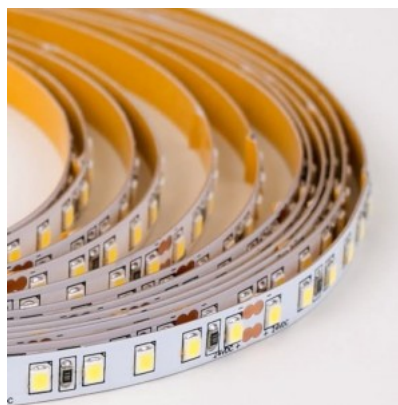

LED strip RETECHAS 120LED 1m 24V 6W 684lm IP20 3000K warm white

Product code 23198

Brand RETECHAS
Supply voltage 24V
Output voltage 24V
Output 6W
Maximum output 6W/1m
Luminous flux 684lumens
Luminaire's efficiency lm79 114W
Correlated colour temperature warm
white 3000K
Protection class IP20
Height 1.4mm
Width 8.4mm
Length 1000.0mm
Work environment indoor use

Product tested under various
conditions by accredited laboratories " High quality Samsung LEDs " LED
lifetime tested according to LM-80
standard " High LED density creates a
„line of light“ effect even with shallow
aluminium profiles " High quality light
meets EU photobiological safety
requirements for indoor lighting " 6-
year manufacturer's warranty
(L80B10 ~55000 hrs. at 55°C LED
strip temperature)