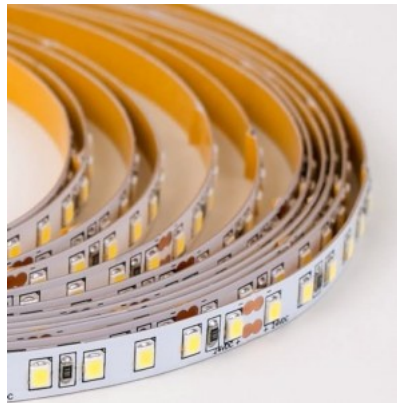

LED strip RETECHAS 120LED 1m 24V 12W 1383lm IP20 940

Product code 23201

Brand RETECHAS
Supply voltage 24V
Output 12W
Maximum output 12W/1m
Luminous flux 1383lumens
Luminaire's efficiency lm79 115W
Correlated colour temperature pure white 4000K
Cri 90
Protection class IP20
Lifespan 55000h
Llmf tm21 L70B50 @25°C 50.000h
Height 1.4mm
Width 10.0mm
Length 1000.0mm
Work environment indoor use
Operation temperature -30 - +50°C
Certificates CE,RoHS
Warranty 6 years

Product tested under various conditions by accredited laboratories " High quality Samsung LEDs " LED lifetime tested according to LM-80 standard " High LED density creates a „line of light“ effect even with shallow aluminium profiles " High quality light meets EU photobiological safety requirements for indoor lighting