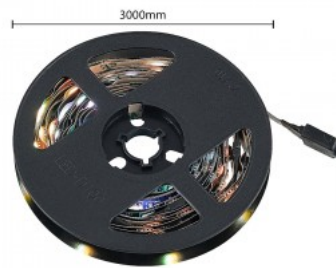

No. of switches 20000pcs

Experience a completely new TV or PC experience by immersing yourself in another dimension with the Ambiente LED Stripe SCREEN! The LED Stripe, perfect for a 21 monitor, opens up a wealth of impressive functions. The Dynamic Light function creates a fascinating atmosphere with pre-programmed, dynamic lighting scenarios that add fascinating lighting effects to the multi-coloured or monochrome mood lighting. The Stripe is also equipped with the Sound Control function. Using a built-in microphone, the RGB LEDs react to ambient noise in real time and transform music, films and gaming into captivating, rhythmically adapted light effects. All functions and the brightness can be conveniently controlled using the remote control supplied. The Stripe is kept in a plain black colour so that it blends unobtrusively into any furnishing style, especially when switched off. In addition, the luminaires feature modern LED technology, which stands for a high quality of light. LED light sources are characterized by a long service life and low heat generation.