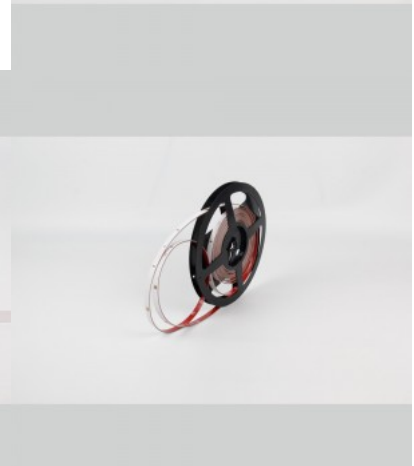

LED strip REVAL BULB UVC LED 1m 12leds/m 24V 6.7W 120° IP20 270-280nm UVC

Product code 15614

Brand [REVAL BULB](#)

Supply voltage 24V

Output 6.7W

Correlated colour temperature UVC
270-280nm

Lens angle 120

Sdcm - macadam ellipses 3

Protection class IP20

Lifespan 50000h

Llmf tm21 L70 @25°C 50.000h

Minimum length 250.0mm

Work environment indoor use

Operation temperature -20 ° +45°C

Certificates CE, RoHS

Warranty 5 years

High-quality UVC [LED strip](#) for medical facilities, laboratories, water purification systems, and the food industry. UVC LED strips are used for disinfection and sterilization, and their radiation is effective in destroying microorganisms, bacteria, and viruses. The UVC radiation of the LED strip is potentially hazardous to humans and animals, and its use requires careful adherence to safety measures, including eye and skin protection. Do not look directly at the LED strip with the naked eye, and remove pets and houseplants from the room while the UV light is destroying bacteria! The specified price is per meter of the strip.