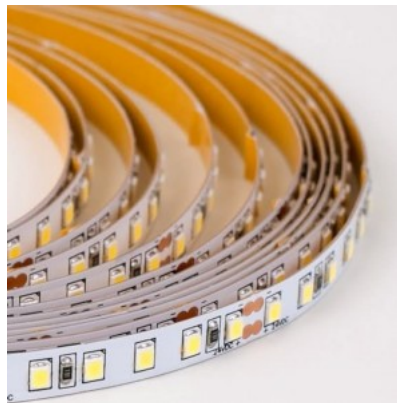

LED strip RETECHAS 120LED 1m 24V 12W IP20 2700K warm white

Product code 23205

Brand RETECHAS
Supply voltage 24V
Output 12W
Maximum output 12W/1m
Correlated colour temperature warm white 2700K
Protection class IP20
Height 1.4mm
Width 8.4mm
Length 1000.0mm
Work environment indoor use
Warranty 6 years

Product tested under various conditions by accredited laboratories " High quality Samsung LEDs " LED lifetime tested according to LM-80 standard " High LED density creates a „line of light“ effect even with shallow aluminium profiles " High quality light meets EU photobiological safety requirements for indoor lighting