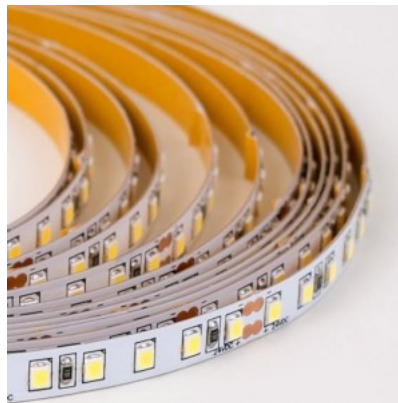

LED strip RETECHAS 120LED 1m 12V 18W 1821lm 930

Product code 23220

Brand RETECHAS
Supply voltage 12V
Output 18W
Maximum output 18W/1m
Luminous flux 1821lumens
Luminaire's efficiency lm79 101W
Correlated colour temperature warm white 3000K
Cri 90
Lifespan 55000h
Llmf tm21 L70B50 @25°C 50.000h
Height 1.4mm
Width 9.0mm
Length 1000.0mm
Work environment indoor use
Operation temperature -30 - +50°C
Certificates CE,RoHS
Warranty 6 years