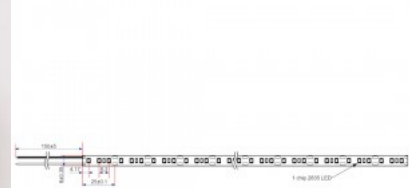

LED strip RETECHAS 120LED 1m 24V 6,4W 661lm IP67 930

Product code 19712

Brand RETECHAS
Supply voltage 24V
Output 6,4W
Maximum output 6.4W/1m
Luminous flux 661lumens
Correlated colour temperature warm white 3000K
Cri 90
Protection class IP67
Lifespan 55000h
Llmf tm21 L70B50 @25°C 50.000h
Height 3.0mm
Width 9.0mm
Length 1000.0mm
Work environment indoor use
Operation temperature -30 - +50°C
Certificates CE,RoHS
Warranty 6 years

Product tested under various conditions by accredited laboratories " High quality Samsung LEDs " LED lifetime tested according to LM-80 standard " High LED density creates a „line of light“ effect even with shallow aluminium profiles " High quality light meets EU photobiological safety requirements for indoor lighting