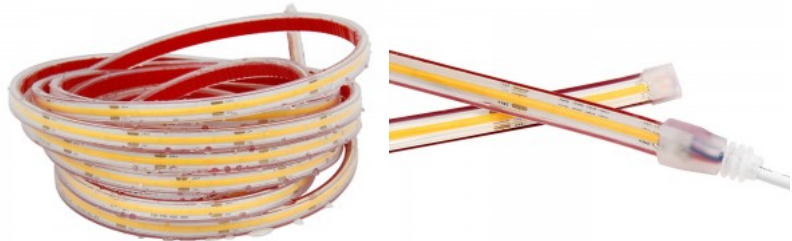

LED strip REVAL BULB COB 5m in silicone 24V 15W 1500lm 180° IP67 930

Product code 17773

Brand [REVAL BULB](#)
Supply voltage 24V
Output 15W
Luminous flux 1500lumens
Luminaire's efficiency lm79 100W
Correlated colour temperature warm white 3000K
Lens angle 180
Cri 90
Sdcm - macadam ellipses 3
Protection class IP67
Lifespan 50000h
Llmf tm21 L80B10 @25°C 50.000h
Height 5.2mm
Width 10.0mm
Minimum length 41.4mm
Length 5000.0mm
Work environment indoor / outdoor use
Operation temperature -20° - +45°C
Certificates CE
Warranty 5 years

The LEDs are not separable, the light spreads as a uniform line - no need for profile cover! This IP67-rated LED strip is suitable for creating a cozy atmosphere in dry indoor spaces. A popular choice, for example, as bedroom or studio lighting decoration. The color rendering index (CRI) of the LED strip is very high (CRI90), ensuring that the light beam does not distort the color fidelity in the room. Easy to install even for first-time users! The specified price is for a 5-meter strip (1 roll). You can trust our products because we sell hundreds of meters of LED strips every day! Send us an inquiry, and we will provide you with an offer!