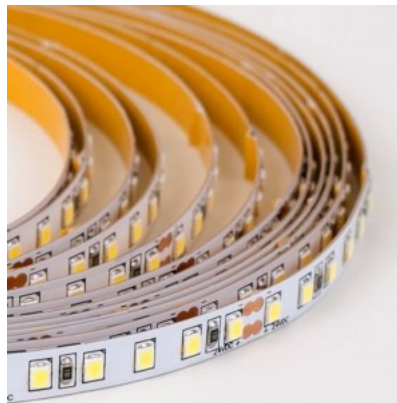

LED strip RETECHAS 120LED 1m 24V 6W 655lm IP20 2700K warm white

Product code 23202

Brand RETECHAS
Supply voltage 24V
Output voltage 24V
Output 6W
Maximum output 6W/1m
Luminous flux 655lumens
Luminaire's efficiency lm79 109W
Correlated colour temperature warm
white 2700K
Protection class IP20
Height 1.4mm
Width 8.4mm
Length 1000.0mm
Work environment indoor use
Warranty 6 years

Product tested under various
conditions by accredited laboratories " "
High quality Samsung LEDs " LED
lifetime tested according to LM-80
standard " High LED density creates a
„line of light“ effect even with shallow
aluminium profiles " High quality light
meets EU photobiological safety
requirements for indoor lighting