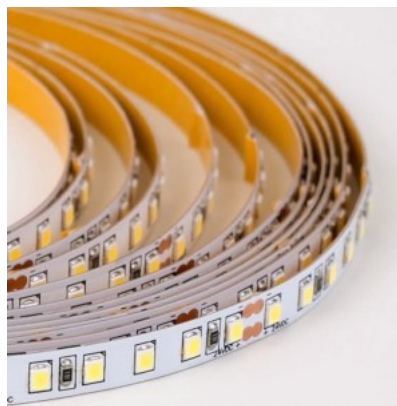

LED strip RETECHAS 120LED 1m 24V 6W 612lm IP67 940

Product code 20815

Brand RETECHAS
Supply voltage 24V
Output 6W
Maximum output 6W/1m
Luminous flux 612lumens
Luminaire's efficiency lm79 102W
Correlated colour temperature pure white 4000K
Cri 90
Protection class IP67
Lifespan 55000h
Llmf tm21 L70B50 @25°C 50.000h
Height 3.0mm
Width 9.0mm
Length 1000.0mm
Work environment indoor use
Operation temperature -30 - +50°C
Certificates CE,RoHS
Warranty 5 years

Product tested under various conditions by accredited laboratories " High quality Samsung LEDs " LED lifetime tested according to LM-80 standard " High LED density creates a „line of light“ effect even with shallow aluminium profiles " High quality light meets EU photobiological safety requirements for indoor lighting " 6-year manufacturer's warranty (L80B10 ~55000 hrs. at 55°C LED strip temperature)