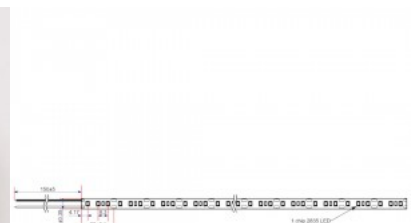

LED strip RETECHAS 120LED 1m 24V 4,2W 443lm IP67 930

Product code 23212

Brand RETECHAS
Supply voltage 24V
Output 4,2W
Maximum output 4.2W/1m
Luminous flux 443lumens
Correlated colour temperature warm
white 3000K
Cri 90
Protection class IP67
Lifespan 55000h
Height 3.0mm
Width 9.0mm
Length 1000.0mm
Work environment outdoor use
Operation temperature -30 - +50°C
Certificates CE,RoHS
Warranty 5 years

Product tested under various
conditions by accredited laboratories " "
High quality Samsung LEDs " LED
lifetime tested according to LM-80
standard " High LED density creates a
„line of light“ effect even with shallow
aluminium profiles " High quality light
meets EU photobiological safety
requirements for indoor lighting " 6-
year manufacturer's warranty
(L80B10 ~55000 hrs. at 55°C LED
strip temperature)