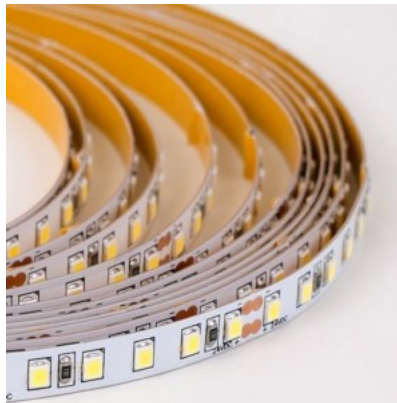

Product code 20033

Brand RETECHAS
Supply voltage 24V
Output 12,5W
Maximum output 12.5W/1m
Luminous flux 1300lumens
Correlated colour temperature warm white 3000K
Cri 90
Protection class IP67
Lifespan 55000h
Lmf tm21 L70B50 @25°C 50.000h
Height 3.0mm
Width 9.0mm
Minimum length 35.7mm
Length 1000.0mm
Work environment indoor use
Operation temperature -30 - +50°C
Certificates CE,RoHS
Warranty 5 years

Product tested under various conditions by accredited laboratories " High quality Samsung LEDs " LED lifetime tested according to LM-80 standard " High LED density creates a „line of light“ effect even with shallow aluminium profiles " High quality light meets EU photobiological safety requirements for indoor lighting " 6-year manufacturer's warranty (L80B10 ~55000 hrs. at 55°C LED strip temperature)