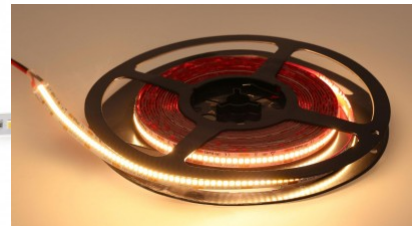

LED strip REVAL BULB 120LED 1m 24V 14.4W 1244lm CRI90 120° IP20 3000K-4000K 2CCT

Product code 15560

Brand [REVAL BULB](#)

Supply voltage 24V

Output 14.4W

Maximum output 14.4W/1m

Luminous flux 1244lumens

Luminaire's efficiency lm79 86W

Correlated colour temperature 2CCT

3000K-4000K

Lens angle 120

Source of light SANAN LED

Cri 90

Sdcm - macadam ellipses 3

Protection class IP20

Lifespan 50000h

Llmf tm21 L70B50 @25°C 50.000h

Height 1.4mm

Width 10.0mm

Minimum length 100.0mm

Length 1000.0mm

Work environment indoor use

Operation temperature -30 - +45°C

Certificates CE,RoHS

Warranty 5 years

High-quality LED strip. 2835 LED diode with good light efficiency and with excellent qualities.

LED strip REVAL BULB 120LED 1m 24V 14.4W 405lm 120° IP20 RGB