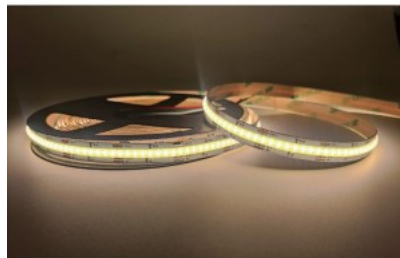

LED strip REVAL BULB COB 608LED 1m 24V 16W 2100lm CRI90 180° IP20 2700K + 6000K warm + cold white

Product code 17650

Brand [REVAL BULB](#)

Supply voltage 24V

Output 16W

Luminous flux 2100lumens

Luminaire's efficiency lm79 131W

Correlated colour temperature warm + cold white 2700K + 6000K

Lens angle 180

Cri 90

Sdcm - macadam ellipses 3

Protection class IP20

Lifespan 50000h

Height 2.2mm

Width 10.0mm

Minimum length 26.3mm

Length 1000.0mm

Work environment indoor use

Operation temperature -20° - +45°C

Certificates UL, CE

Warranty 5 years

REVAL BULB LED strip, which is easy to install even for first-time users! The strip has a self-adhesive back, which makes installation particularly convenient. This LED strip, with an IP20 protection class, is suitable for creating a cozy atmosphere in dry indoor spaces. A popular choice in various lighting projects, including home and business environments, stages, performances, and other events. Improve the quality of light in your everyday life and choose a top-notch lighting solution from [the LED house product range!](#)