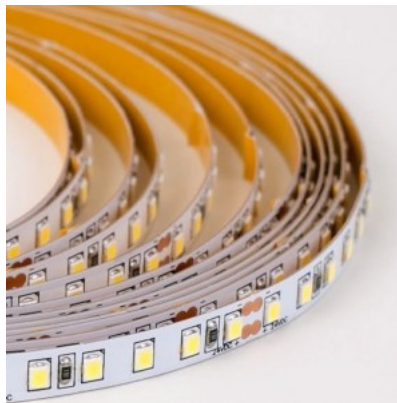

Product code 19174

Brand RETECHAS
Supply voltage 24V
Output 12W
Maximum output 12W/1m
Luminous flux 1300lumens
Luminaire's efficiency lm79 108W
Correlated colour temperature warm white 3000K
Cri 90
Protection class IP20
Lifespan 55000h
Llmf tm21 L70B50 @25°C 50.000h
Height 1.4mm
Width 10.0mm
Minimum length 35.7mm
Length 1000.0mm
Work environment indoor use
Operation temperature -30 - +50°C
Certificates CE,RoHS
Warranty 5 years

Product tested under various conditions by accredited laboratories " High quality Samsung LEDs " LED lifetime tested according to LM-80 standard " High LED density creates a „line of light“ effect even with shallow aluminium profiles " High quality light meets EU photobiological safety requirements for indoor lighting " 6-year manufacturer's warranty (L80B10 ~55000 hrs. at 55°C LED strip temperature)