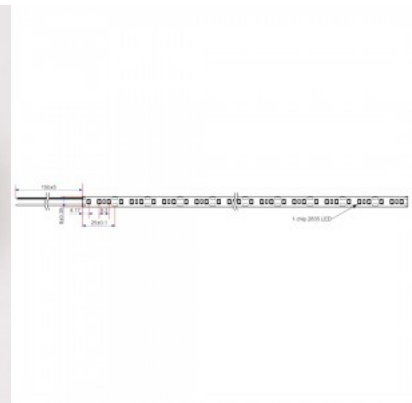

LED strip RETECHAS 120LED 1m 24V 6W 684lm IP67 3000K warm white

Product code 23199

Brand RETECHAS
Supply voltage 24V
Output voltage 24V
Output 6W
Maximum output 6W/1m
Luminous flux 684lumens
Luminaire's efficiency lm79 114W
Correlated colour temperature warm white 3000K
Protection class IP67
Height 3.0mm
Width 9.0mm
Length 1000.0mm
Work environment indoor use
Warranty 6 years

Product tested under various conditions by accredited laboratories " High quality Samsung LEDs " LED lifetime tested according to LM-80 standard " High LED density creates a „line of light“ effect even with shallow aluminium profiles " High quality light meets EU photobiological safety requirements for indoor lighting