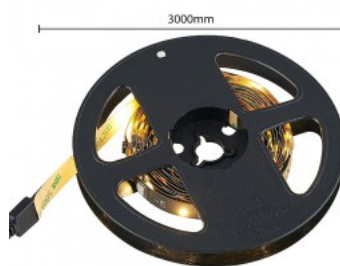

Brand [Trio Lighting](#)

Output 10W

Luminous flux 750lumens

Luminaire's efficiency lm79 75W

Correlated colour temperature RGBW

warm RGB + 3000K

Protection class IP20

Lifespan 20000h

Feel the light of gaming! The RACER strip light impresses with the many ways in which it can be used. As a light accent on individual pieces of furniture or as indirect, glare-free lighting on a TV or PC screen, the RACER light strip lends the ambience a modern and special character. The three metre long LED strip can be shortened at the markings provided, making it ideal for personalised design. The Dynamic Light function creates a fascinating atmosphere with pre-programmed, dynamic lighting scenarios that add fascinating lighting effects to the multi-coloured or monochrome mood lighting. The Stripe is also equipped with the Sound Control function. Using a built-in microphone, the RGB LEDs react to ambient noise in real time and transform music, films and gaming into captivating, rhythmically adapted light effects. All functions and the brightness can be controlled using the included remote control. The Stripe is kept in a plain black colour so that it blends unobtrusively into any furnishing style, especially when switched off. In addition, the luminaires feature modern LED technology, which stands for a high quality of light. LED light sources are characterized by a long service life and low heat generation.