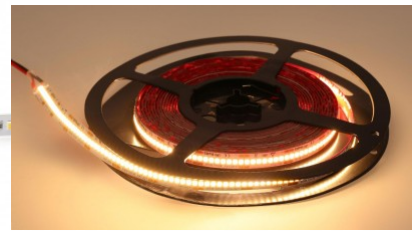

Width 10.0mm

Minimum length 25.0mm

Length 1000.0mm

Work environment indoor use

Certificates UL, CE, RoHS

Warranty 5 years

High-quality LED strip. 2835 LED diode
with good light efficiency and with
excellent qualities.