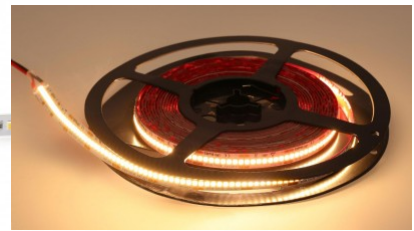

Width 8.0mm

Minimum length 25.0mm

Length 1000.0mm

Work environment indoor use

Certificates CE, RoHS

Warranty 5 years

High-quality LED strip. 2835 LED diode with good light efficiency and with excellent qualities.