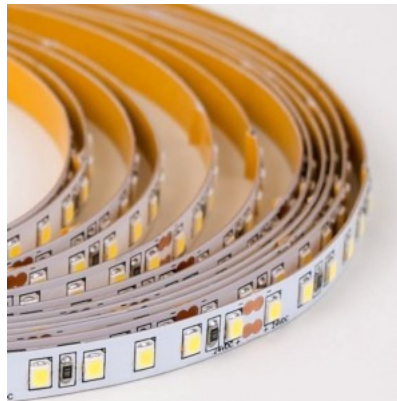

LED strip RETECHAS 120LED 1m 24V 6,4W 655lm IP67 927

Product code 20034

Brand RETECHAS
Supply voltage 24V
Output 6,4W
Maximum output 7W/1m
Luminous flux 655lumens
Correlated colour temperature warm white 2700K
Cri 90
Protection class IP67
Lifespan 55000h
Llmf tm21 L70B50 @25°C 50.000h
Height 1.4mm
Width 10.0mm
Minimum length 35.7mm
Length 1000.0mm
Work environment indoor use
Operation temperature -30 - +50°C
Certificates CE,RoHS
Warranty 6 years

Product tested under various conditions by accredited laboratories " High quality Samsung LEDs " LED lifetime tested according to LM-80 standard " High LED density creates a „line of light“ effect even with shallow aluminium profiles " High quality light meets EU photobiological safety requirements for indoor lighting