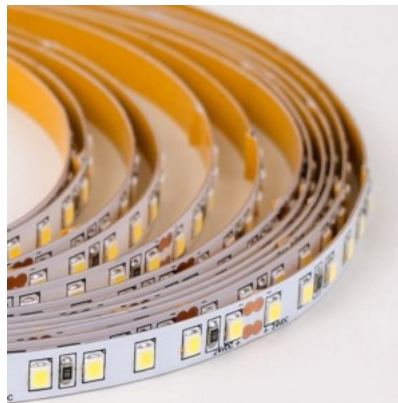

LED strip RETECHAS 120LED 1m 24V 18W 1821lm IP20 3000K warm white

Product code 23200

Brand RETECHAS
Supply voltage 24V
Output voltage 24V
Output 18W
Maximum output 18W/1m
Luminous flux 1821lumens
Luminaire's efficiency lm79 101W
Correlated colour temperature warm white 3000K
Protection class IP20
Height 1.4mm
Width 8.4mm
Length 1000.0mm
Work environment indoor use
Warranty 6 years

Product tested under various conditions by accredited laboratories " High quality Samsung LEDs " LED lifetime tested according to LM-80 standard " High LED density creates a „line of light“ effect even with shallow aluminium profiles " High quality light meets EU photobiological safety requirements for indoor lighting