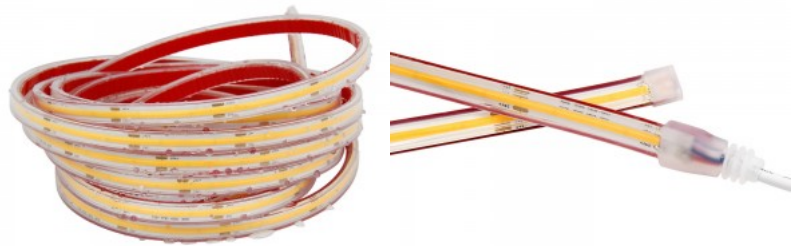

Product code 17749

Brand [REVAL BULB](#)

Supply voltage 24V

Output 10W

Luminous flux 1000lumens

Luminaire's efficiency lm79 100W

Correlated colour temperature warm
white 3000K

Lens angle 180

Cri 90

Sdcm - macadam ellipses 3

Protection class IP67

Lifespan 50000h

Height 5.2mm

Width 10.0mm

Minimum length 50.0mm

Length 5000.0mm

Work environment indoor / outdoor
use

Operation temperature -20° - +103°C

Certificates CE

Warranty 5 years

The LEDs are not separable, the light spreads as a uniform line - no need for profile cover! This IP67-rated LED strip is suitable for creating a cozy atmosphere in dry indoor spaces. A popular choice, for example, as bedroom or studio lighting decoration. The color rendering index (CRI) of the LED strip is very high (CRI90), ensuring that the light beam does not distort the color fidelity in the room. Easy to install even for first-time users! The specified price is for a 5-meter strip (1 roll). You can trust our products because we sell hundreds of meters of LED strips every day! Send us an inquiry, and we will provide you with an offer!