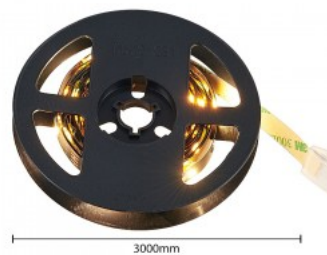

## Product code 22001

Brand [Trio Lighting](#)

Output 10,5W

Luminous flux 750lumens

Correlated colour temperature 2CCT  
3000K-6500K

Protection class IP20

Lifespan 20000h

The CHIP strip light impresses with the many different ways in which it can be used. As a light accent on individual pieces of furniture or as indirect, glare-free lighting in the living room, the CHIP light strip gives the ambience a modern and cosy character. The CHIP LED strip can be shortened at the markings provided, making it ideal for personalising your living space. The light colour and brightness of the LEDs on the three-metre-long strip can be adjusted using the included remote control. The Stripe is kept in a plain black colour so that it blends unobtrusively into any furnishing style, especially when switched off. In addition, the luminaires feature modern LED technology, which stands for a high quality of light. LED light sources are characterized by a long service life and low heat generation.