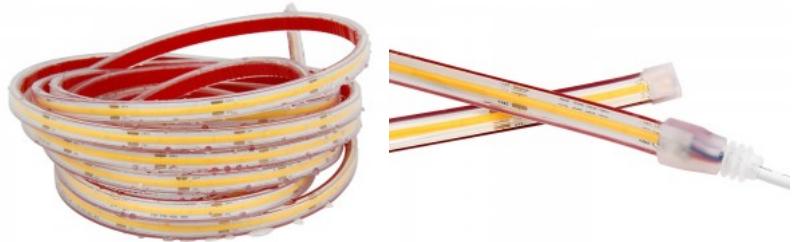

LED strip REVAL BULB COB 5m in silicone 24V 10W 1030lm 170° IP67 930

Product code 16774

Brand [REVAL BULB](#)
Supply voltage 24V
Output 10W
Luminous flux 1030lumens
Luminaire's efficiency lm79 103W
Correlated colour temperature warm white 3000K
Lens angle 170
Cri 90
Sdcm - macadam ellipses 3
Protection class IP67
Lifespan 50000h
Llmf tm21 L80B10 @25°C 50.000h
Height 2.5mm
Width 12.0mm
Minimum length 50.0mm
Length 5000.0mm
Work environment indoor use
Operation temperature -20 ~ 45°C
Certificates CE
Warranty 5 years

The LEDs are not separable, the light spreads as a uniform line - no need for profile cover! This IP67-rated LED strip is suitable for creating a cozy atmosphere in dry indoor spaces. A popular choice, for example, as bedroom or studio lighting decoration. The color rendering index (CRI) of the LED strip is very high (CRI90), ensuring that the light beam does not distort the color fidelity in the room. Easy to install even for first-time users! The specified price is for a 5-meter strip (1 roll). You can trust our products because we sell hundreds of meters of LED strips every day! Send us an inquiry, and we will provide you with an offer!