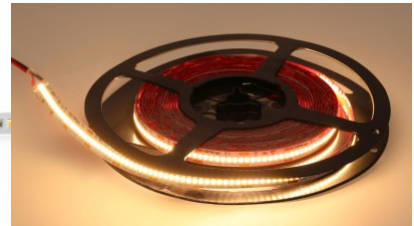

Height 2.5mm

Width 10.0mm

Minimum length 25.0mm

Length 1000.0mm

Work environment indoor use

Certificates UL, CE, RoHS

Warranty 5 years

High-quality LED strip. 2835 LED diode
with good light efficiency and with
excellent qualities.