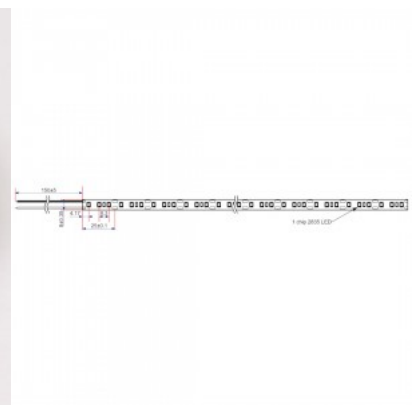

LED strip RETECHAS 120LED 1m 24V 6W 684lm IP67 3000K warm white

Product code 23199

Brand RETECHAS
Supply voltage 24V
Output voltage 24V
Output 6W
Maximum output 6W/1m
Luminous flux 684lumens
Luminaire's efficiency lm79 114W
Correlated colour temperature warm
white 3000K
Protection class IP67
Height 3.0mm
Width 9.0mm
Length 1000.0mm
Work environment indoor use

Product tested under various
conditions by accredited laboratories " High quality Samsung LEDs " LED
lifetime tested according to LM-80
standard " High LED density creates a
„line of light“ effect even with shallow
aluminium profiles " High quality light
meets EU photobiological safety
requirements for indoor lighting " 6-
year manufacturer's warranty
(L80B10 ~55000 hrs. at 55°C LED
strip temperature)