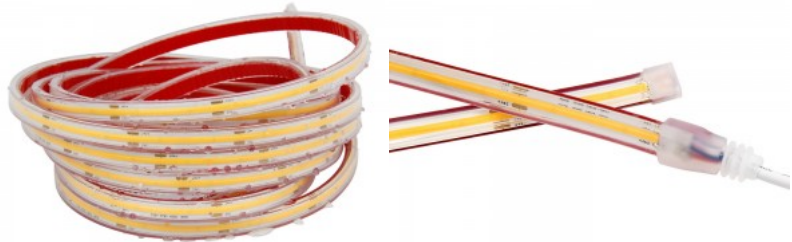

Minimum length 50.0mm

Length 5000.0mm

Work environment indoor use

Operation temperature -20 ~ 45°C

Certificates CE

Warranty 5 years

The LEDs are not separable, the light spreads as a uniform line - no need for profile cover! This IP67-rated LED strip is suitable for creating a cozy atmosphere in dry indoor spaces. A popular choice, for example, as bedroom or studio lighting decoration. The color rendering index (CRI) of the LED strip is very high (CRI90), ensuring that the light beam does not distort the color fidelity in the room. Easy to install even for first-time users! The specified price is for a 5-meter strip (1 roll). You can trust our products because we sell hundreds of meters of LED strips every day! Send us an inquiry, and we will provide you with an offer!