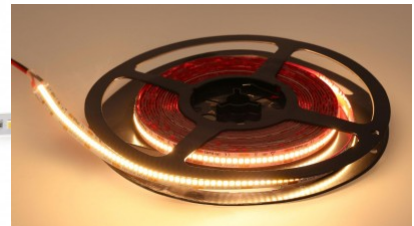

LED strip REVAL BULB 140LED 1m 24V 14.4W 1515lm 120° IP20 960

Product code 14537

Brand [REVAL BULB](#)

Supply voltage 24V

Output 14.4W

Maximum output 14.4W/1m

Luminous flux 1515lumens

Luminaire's efficiency lm79 105W

Correlated colour temperature cold white 6000K

Lens angle 120

Source of light SANAN LED

Cri 90

Sdcm - macadam ellipses 3

Protection class IP20

Lifespan 50000h

Llmf tm21 L70B50 @25°C 50.000h

Height 1.4mm

Width 10.0mm

Minimum length 50.0mm

Length 1000.0mm

Work environment indoor use

Operation temperature -30 - +45°C

Certificates CE,RoHS

Warranty 5 years

High-quality LED strip. 2835 LED diode with good light efficiency and with excellent qualities.