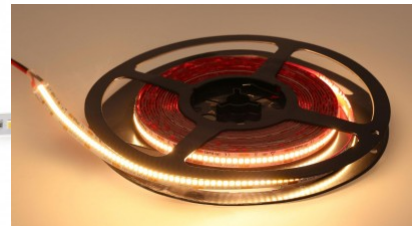

LED strip REVAL BULB 120LED 1m 24V 14.4W 1244lm CRI90 120° IP20 2700K-6000K warm + cold white

Product code 14449

Brand [REVAL BULB](#)

Supply voltage 24V

Output 14.4W

Maximum output 14.4W/1m

Luminous flux 1244lumens

Luminaire's efficiency lm79 86W

Correlated colour temperature warm
+ cold white 2700K-6000K

Lens angle 120

Source of light SANAN LED

Cri 90

Sdcm - macadam ellipses 3

Protection class IP20

Lifespan 50000h

Llmf tm21 L70B50 @25°C 50.000h

Height 1.4mm

Width 10.0mm

Minimum length 100.0mm

Length 1000.0mm

Work environment indoor use

Operation temperature -30 - +45°C

Certificates CE,RoHS

Warranty 5 years

High-quality LED strip. 2835 LED diode
with good light efficiency and with
excellent qualities.