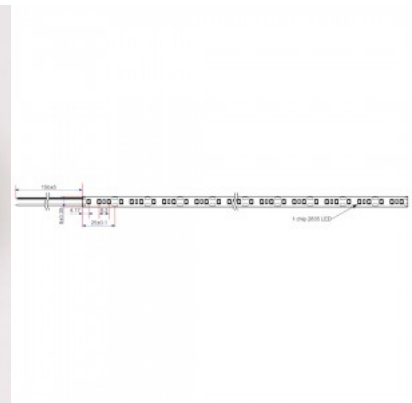

LED strip RETECHAS 120LED 1m 24V 6W 655lm IP20 2700K warm white

Product code 23202

Brand RETECHAS
Supply voltage 24V
Output voltage 24V
Output 6W
Maximum output 6W/1m
Luminous flux 655lumens
Luminaire's efficiency lm79 109W
Correlated colour temperature warm
white 2700K
Protection class IP20
Height 1.4mm
Width 8.4mm
Length 1000.0mm
Work environment indoor use
Warranty 6 years

Product tested under various
conditions by accredited laboratories " "
High quality Samsung LEDs " LED
lifetime tested according to LM-80
standard " High LED density creates a
„line of light“ effect even with shallow
aluminium profiles " High quality light
meets EU photobiological safety
requirements for indoor lighting