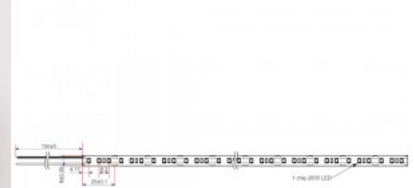

## LED strip RETECHAS 120LED 1m 12V 18W 1821lm 930

**Product code 23220**

Brand RETECHAS  
 Supply voltage 12V  
 Output 18W  
 Maximum output 18W/1m  
 Luminous flux 1821lumens  
 Luminaire's efficiency lm79 101W  
 Correlated colour temperature warm white 3000K  
 Cri 90  
 Lifespan 55000h  
 Llmf tm21 L70B50 @25°C 50.000h  
 Height 1.4mm  
 Width 9.0mm  
 Length 1000.0mm  
 Work environment indoor use  
 Operation temperature -30 - +50°C  
 Certificates CE,RoHS  
 Warranty 5 years