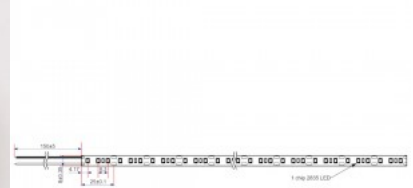

LED strip RETECHAS 120LED 1m 12V 18W 1821lm 930

Product code 23220

Brand RETECHAS
Supply voltage 12V
Output 18W
Maximum output 18W/1m
Luminous flux 1821lumens
Luminaire's efficiency lm79 101W
Correlated colour temperature warm white 3000K
Cri 90
Lifespan 55000h
Llmf tm21 L70B50 @25°C 50.000h
Height 1.4mm
Width 9.0mm
Length 1000.0mm
Work environment indoor use
Operation temperature -30 - +50°C
Certificates CE,RoHS
Warranty 6 years