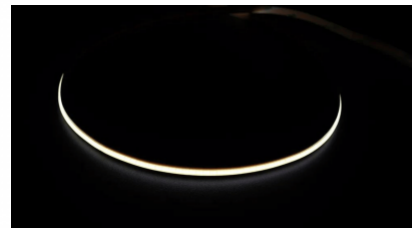

LED strip REVAL BULB COB 528LED/m 1m 24V 13W 1100lm 180° IP20 940

Product code 17518

Brand [REVAL BULB](#)

Supply voltage 24V

Output 13W

Luminous flux 1100lumens

Luminaire's efficiency lm79 85W

Correlated colour temperature pure white 4000K

Lens angle 180

Source of light SANAN LED

Cri 90

Sdcm - macadam ellipses 3

Protection class IP20

Lifespan 50000h

Height 2.2mm

Width 8.0mm

Length 1000.0mm

Work environment indoor use

Certificates CE, RoHS

Warranty 5 years

COB LED strip for different indoor spaces. The LEDs on the strip are not distinguishable, light appears as a uniform line. Therefore there is no direct need for profile covers! This COB strip can be cut at any interval and is easy to install even for first-time users! For quick installation, the strip has an adhesive 3M tape on the back. The color rendering index (CRI90) of the LED strip is very high, ensuring highly accurate color rendering in the room. The specified price is for 1 meter of the strip. You can trust our products, as we sell hundreds of meters of LED strips every day! Send us an inquiry, and we will make you an offer!