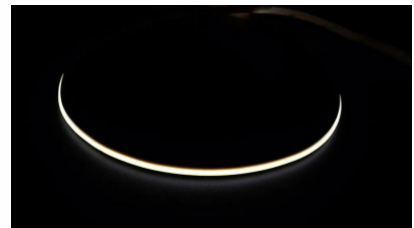

LED strip REVAL BULB COB 528LED/m 1m 24V 13W 1100lm 180° IP20 930

Product code 17517

Brand [REVAL BULB](#)
Supply voltage 24V
Output 13W
Luminous flux 1100lumens
Luminaire's efficiency lm79 85W
Correlated colour temperature warm white 3000K
Lens angle 180
Source of light SANAN LED
Cri 90
Sdcm - macadam ellipses 3
Protection class IP20
Lifespan 50000h
Height 2.2mm
Width 8.0mm
Length 1000.0mm
Work environment indoor use
Certificates CE, RoHS
Warranty 5 years

COB LED strip for different indoor spaces. The LEDs on the strip are not distinguishable, light appears as a uniform line. Therefore there is no direct need for profile covers! This COB strip can be cut at any interval and is easy to install even for first-time users! For quick installation, the strip has an adhesive 3M tape on the back. The color rendering index (CRI90) of the LED strip is very high, ensuring highly accurate color rendering in the room. The specified price is for 1 meter of the strip. You can trust our products, as we sell hundreds of meters of LED strips every day! Send us an inquiry, and we will make you an offer!