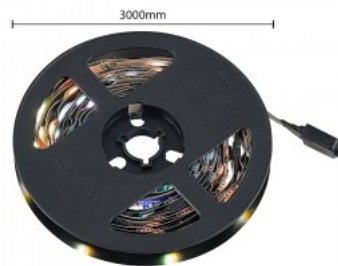

No. of switches 20000pcs

Experience a completely new TV or PC experience by immersing yourself in another dimension with the Ambiente LED Stripe SCREEN! The LED Stripe, perfect for a 21 monitor, opens up a wealth of impressive functions. The Dynamic Light function creates a fascinating atmosphere with pre-programmed, dynamic lighting scenarios that add fascinating lighting effects to the multi-coloured or monochrome mood lighting. The Stripe is also equipped with the Sound Control function. Using a built-in microphone, the RGB LEDs react to ambient noise in real time and transform music, films and gaming into captivating, rhythmically adapted light effects. All functions and the brightness can be conveniently controlled using the remote control supplied. The Stripe is kept in a plain black colour so that it blends unobtrusively into any furnishing style, especially when switched off. In addition, the luminaires feature modern LED technology, which stands for a high quality of light. LED light sources are characterized by a long service life and low heat generation.