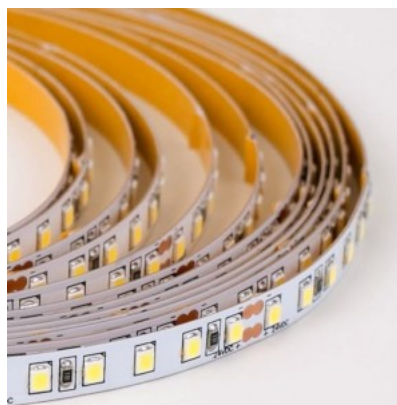

LED strip RETECHAS 120LED 1m 24V 6W 655lm IP20 2700K warm white

Product code 23202

Brand RETECHAS
Supply voltage 24V
Output voltage 24V
Output 6W
Maximum output 6W/1m
Luminous flux 655lumens
Luminaire's efficiency lm79 109W
Correlated colour temperature warm
white 2700K
Protection class IP20
Height 1.4mm
Width 8.4mm
Length 1000.0mm
Work environment indoor use

Product tested under various
conditions by accredited laboratories " "
High quality Samsung LEDs " LED
lifetime tested according to LM-80
standard " High LED density creates a
„line of light“ effect even with shallow
aluminium profiles " High quality light
meets EU photobiological safety
requirements for indoor lighting " 6-
year manufacturer's warranty
(L80B10 ~55000 hrs. at 55°C LED
strip temperature)