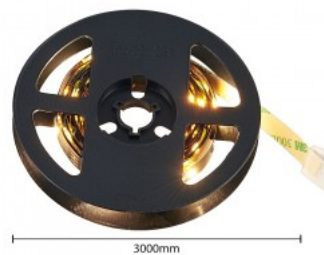

Product code 22001

Brand [Trio Lighting](#)

Output 10,5W

Luminous flux 750lumens

Correlated colour temperature 2CCT
3000K-6500K

Protection class IP20

Lifespan 20000h

The CHIP strip light impresses with the many different ways in which it can be used. As a light accent on individual pieces of furniture or as indirect, glare-free lighting in the living room, the CHIP light strip gives the ambience a modern and cosy character. The CHIP LED strip can be shortened at the markings provided, making it ideal for personalising your living space. The light colour and brightness of the LEDs on the three-metre-long strip can be adjusted using the included remote control. The Stripe is kept in a plain black colour so that it blends unobtrusively into any furnishing style, especially when switched off. In addition, the luminaires feature modern LED technology, which stands for a high quality of light. LED light sources are characterized by a long service life and low heat generation.

LED strip Trio Lighting Racer 10W 750lm IP20 RGB + 3000K RGBW warm