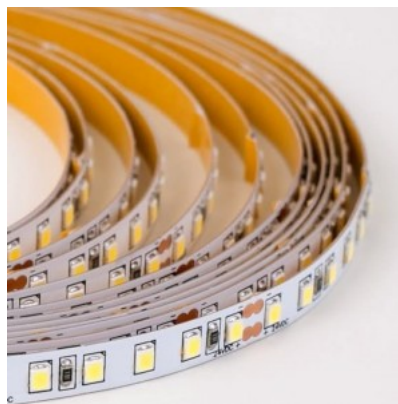

LED strip RETECHAS 120LED 1m 24V 12W 1383lm IP20 940

Product code 23201

Brand RETECHAS
Supply voltage 24V
Output 12W
Maximum output 12W/1m
Luminous flux 1383lumens
Luminaire's efficiency lm79 115W
Correlated colour temperature pure white 4000K
Cri 90
Protection class IP20
Lifespan 55000h
Llmf tm21 L70B50 @25°C 50.000h
Height 1.4mm
Width 10.0mm
Length 1000.0mm
Work environment indoor use
Operation temperature -30 - +50°C
Certificates CE,RoHS
Warranty 5 years

Product tested under various conditions by accredited laboratories " High quality Samsung LEDs " LED lifetime tested according to LM-80 standard " High LED density creates a „line of light“ effect even with shallow aluminium profiles " High quality light meets EU photobiological safety requirements for indoor lighting " 6-year manufacturer's warranty (L80B10 ~55000 hrs. at 55°C LED strip temperature)

LED strip RETECHAS 120LED 1m 24V 12W IP20 2700K warm white

Product code 23205

Brand RETECHAS
Supply voltage 24V
Output 12W
Maximum output 12W/1m
Correlated colour temperature warm white 2700K
Protection class IP20
Height 1.4mm
Width 8.4mm
Length 1000.0mm
Work environment indoor use