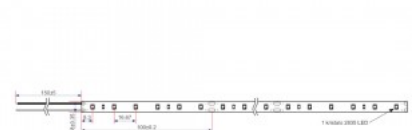

LED strip RETECHAS 60LED 1m 24V 6W IP20 930

Product code 23197

Brand RETECHAS
Supply voltage 24V
Output 6W
Maximum output 6W/1m
Correlated colour temperature warm white 3000K
Cri 90
Protection class IP20
Height 1.4mm
Width 8.4mm
Length 1000.0mm
Work environment indoor use
Warranty 6 years

Product tested under various conditions by accredited laboratories " Reliable Samsung LEDs " LED lifetime tested according to LM-80 standard " High quality light meets EU photobiological safety requirements for indoor lighting " 6-year manufacturer's warranty (L80B10 ~55000 hrs. at 55°C LED strip temperature)

LED strip REVAL BULB 108LED 1m can be cut after each LED 24V 18W 805lm 120° IP20 RGB