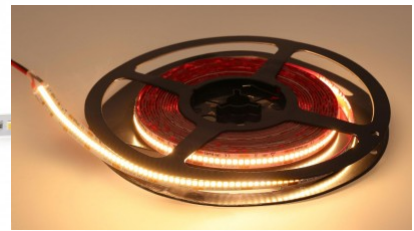

Width 8.0mm

Minimum length 71.4mm

Length 1000.0mm

Work environment indoor use

Certificates CE, RoHS

Warranty 5 years

High-quality LED strip. 2835 LED diode with good light efficiency and with excellent qualities.