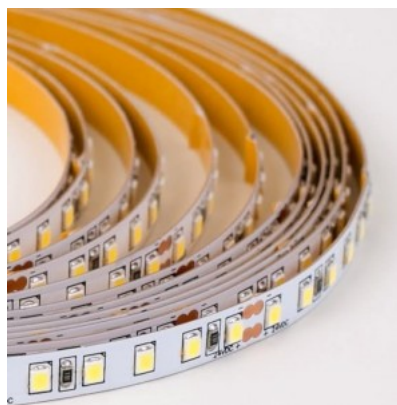

LED strip RETECHAS 120LED 1m 24V 6W 684lm IP67 3000K warm white

Product code 23199

Brand RETECHAS
Supply voltage 24V
Output voltage 24V
Output 6W
Maximum output 6W/1m
Luminous flux 684lumens
Luminaire's efficiency lm79 114W
Correlated colour temperature warm
white 3000K
Protection class IP67
Height 3.0mm
Width 9.0mm
Length 1000.0mm
Work environment indoor use

Product tested under various
conditions by accredited laboratories " High quality Samsung LEDs " LED
lifetime tested according to LM-80
standard " High LED density creates a
„line of light“ effect even with shallow
aluminium profiles " High quality light
meets EU photobiological safety
requirements for indoor lighting " 6-
year manufacturer's warranty
(L80B10 ~55000 hrs. at 55°C LED
strip temperature)