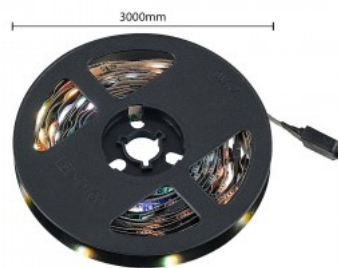

No. of switches 20000pcs

Experience a completely new TV or PC experience by immersing yourself in another dimension with the Ambiente LED Stripe SCREEN! The LED Stripe, perfect for a 21 monitor, opens up a wealth of impressive functions. The Dynamic Light function creates a fascinating atmosphere with pre-programmed, dynamic lighting scenarios that add fascinating lighting effects to the multi-coloured or monochrome mood lighting. The Stripe is also equipped with the Sound Control function. Using a built-in microphone, the RGB LEDs react to ambient noise in real time and transform music, films and gaming into captivating, rhythmically adapted light effects. All functions and the brightness can be conveniently controlled using the remote control supplied. The Stripe is kept in a plain black colour so that it blends unobtrusively into any furnishing style, especially when switched off. In addition, the luminaires feature modern LED technology, which stands for a high quality of light. LED light sources are characterized by a long service life and low heat generation.