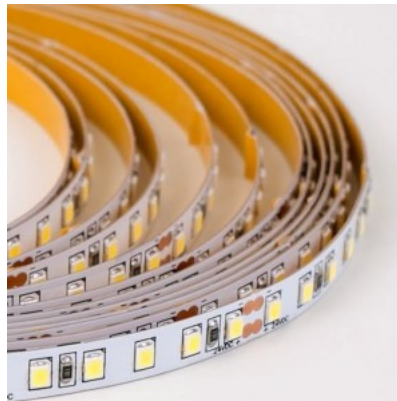

LED strip RETECHAS 120LED 1m 24V 6W 612lm IP67 940

Product code 20815

Brand RETECHAS
Supply voltage 24V
Output 6W
Maximum output 6W/1m
Luminous flux 612lumens
Luminaire's efficiency lm79 102W
Correlated colour temperature pure white 4000K
Cri 90
Protection class IP67
Lifespan 55000h
Llmf tm21 L70B50 @25°C 50.000h
Height 3.0mm
Width 9.0mm
Length 1000.0mm
Work environment indoor use
Operation temperature -30 - +50°C
Certificates CE,RoHS
Warranty 6 years

Product tested under various conditions by accredited laboratories " High quality Samsung LEDs " LED lifetime tested according to LM-80 standard " High LED density creates a „line of light“ effect even with shallow aluminium profiles " High quality light meets EU photobiological safety requirements for indoor lighting