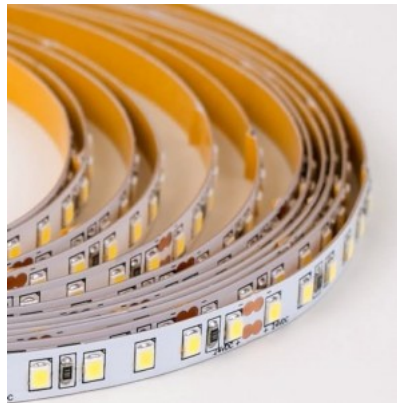

LED strip RETECHAS 120LED 1m 24V 10W 963lm IP67 3000K warm white

Product code 19620

Brand RETECHAS
Supply voltage 24V
Output 10W
Maximum output 10W/1m
Luminous flux 963lumens
Luminaire's efficiency lm79 96W
Correlated colour temperature warm white 3000K
Protection class IP67
Height 3.0mm
Width 9.0mm
Length 1000.0mm
Work environment indoor use
Warranty 6 years

Product tested under various conditions by accredited laboratories " High quality Samsung LEDs " LED lifetime tested according to LM-80 standard " High LED density creates a „line of light“ effect even with shallow aluminium profiles " High quality light meets EU photobiological safety requirements for indoor lighting