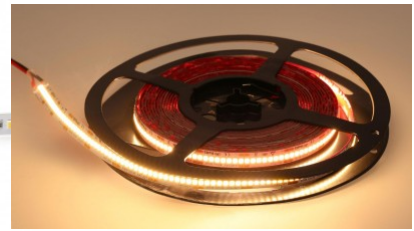

Height 1.4mm

Width 8.0mm

Minimum length 71.4mm

Length 1000.0mm

Work environment indoor use

Certificates CE, RoHS

Warranty 5 years

High-quality LED strip. 2835 LED diode with good light efficiency and with excellent qualities.