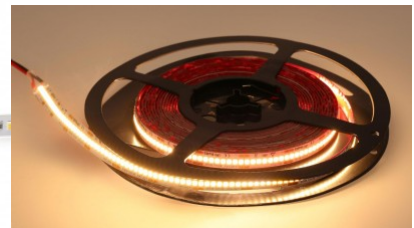

LED strip REVAL BULB 140LED 1m nano 24V 14.4W 1950lm 120° IP66 940

Product code 14669

Brand [REVAL BULB](#)

Supply voltage 24V

Output 14.4W

Luminous flux 1950lumens

Luminaire's efficiency lm79 135W

Correlated colour temperature pure white 4000K

Lens angle 120

Source of light SANAN LED

Cri 90

Sdcm - macadam ellipses 3

Protection class IP66

Lifespan 50000h

Llmf tm21 L70 @25°C 50.000h

Height 1.4mm

Width 10.0mm

Minimum length 50.0mm

Length 1000.0mm

Work environment indoor use

Operation temperature -30 - +45°C

Certificates CE,RoHS

Warranty 5 years

High-quality LED strip. 2835 LED diode with good light efficiency and with excellent qualities.