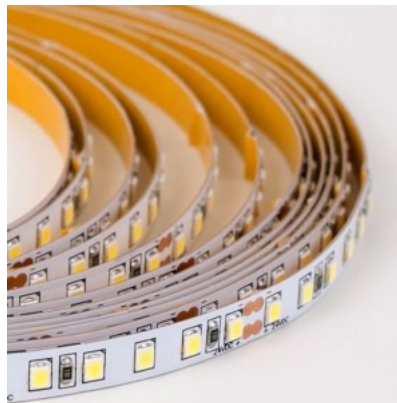

LED strip RETECHAS 120LED 1m 24V 6,4W 661lm IP67 930

Product code 19712

Brand RETECHAS
Supply voltage 24V
Output 6,4W
Maximum output 6.4W/1m
Luminous flux 661lumens
Correlated colour temperature warm white 3000K
Cri 90
Protection class IP67
Lifespan 55000h
Llmf tm21 L70B50 @25°C 50.000h
Height 3.0mm
Width 9.0mm
Length 1000.0mm
Work environment indoor use
Operation temperature -30 - +50°C
Certificates CE,RoHS
Warranty 6 years

Product tested under various conditions by accredited laboratories " High quality Samsung LEDs " LED lifetime tested according to LM-80 standard " High LED density creates a „line of light“ effect even with shallow aluminium profiles " High quality light meets EU photobiological safety requirements for indoor lighting