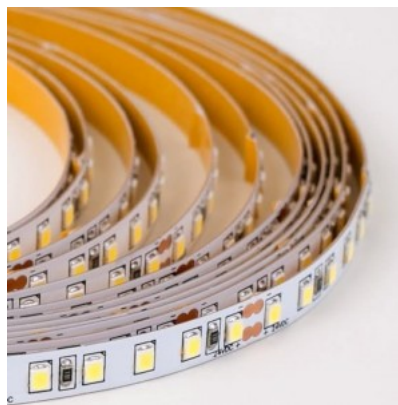

LED strip RETECHAS 120LED 1m 24V 4,2W 443lm IP67 930

Product code 23212

Brand RETECHAS
Supply voltage 24V
Output 4,2W
Maximum output 4.2W/1m
Luminous flux 443lumens
Correlated colour temperature warm
white 3000K
Cri 90
Protection class IP67
Lifespan 55000h
Height 3.0mm
Width 9.0mm
Length 1000.0mm
Work environment outdoor use
Operation temperature -30 - +50°C
Certificates CE,RoHS
Warranty 5 years

Product tested under various
conditions by accredited laboratories " "
High quality Samsung LEDs " LED
lifetime tested according to LM-80
standard " High LED density creates a
„line of light“ effect even with shallow
aluminium profiles " High quality light
meets EU photobiological safety
requirements for indoor lighting " 6-
year manufacturer's warranty
(L80B10 ~55000 hrs. at 55°C LED
strip temperature)