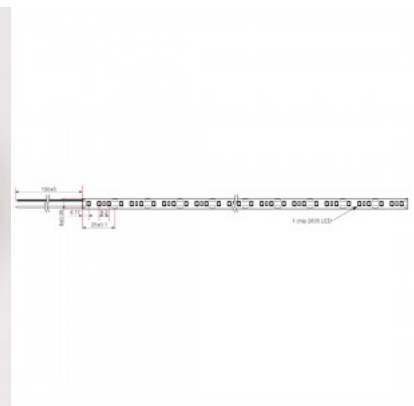

LED strip RETECHAS 120LED 1m 24V 18W 1821lm IP20 3000K warm white

Product code 23200

Brand RETECHAS
Supply voltage 24V
Output voltage 24V
Output 18W
Maximum output 18W/1m
Luminous flux 1821lumens
Luminaire's efficiency lm79 101W
Correlated colour temperature warm white 3000K
Protection class IP20
Height 1.4mm
Width 8.4mm
Length 1000.0mm
Work environment indoor use
Warranty 6 years

Product tested under various conditions by accredited laboratories " High quality Samsung LEDs " LED lifetime tested according to LM-80 standard " High LED density creates a „line of light“ effect even with shallow aluminium profiles " High quality light meets EU photobiological safety requirements for indoor lighting " 6-year manufacturer's warranty (L80B10 ~55000 hrs. at 55°C LED strip temperature)