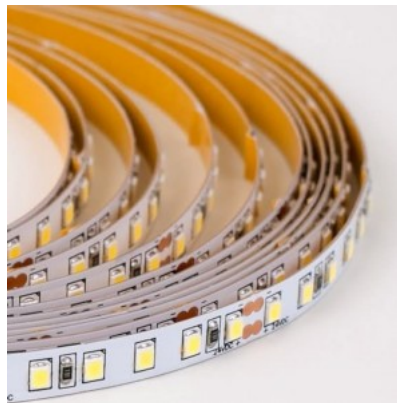

LED strip RETECHAS 120LED 1m 24V 6W 684lm IP20 3000K warm white

Product code 23198

Brand RETECHAS
Supply voltage 24V
Output voltage 24V
Output 6W
Maximum output 6W/1m
Luminous flux 684lumens
Luminaire's efficiency lm79 114W
Correlated colour temperature warm white 3000K
Protection class IP20
Height 1.4mm
Width 8.4mm
Length 1000.0mm
Work environment indoor use
Warranty 6 years

Product tested under various conditions by accredited laboratories " High quality Samsung LEDs " LED lifetime tested according to LM-80 standard " High LED density creates a „line of light“ effect even with shallow aluminium profiles " High quality light meets EU photobiological safety requirements for indoor lighting