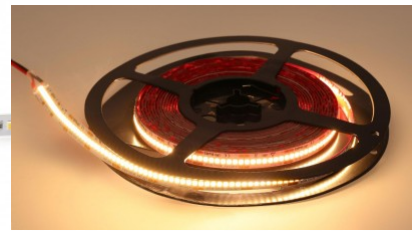

## LED strip REVAL BULB 108LED 1m can be cut after each LED 24V 18W 805lm 120° IP20 RGB

**Product code 17186**

Brand [REVAL BULB](#)

Supply voltage 24V

Output 18W

Luminous flux 805lumens

Luminaire's efficiency lm79 45W

High-quality LED strip with a thick circuit board. A unique feature is the ability to cut the strip after each LED, making it ideal for installation in complex situations! LED strips are flexible and can be easily customized to fit various installation needs and surfaces, such as furniture, shelves, stairs, etc. This RGB LED strip allows for a wide range of colours, including various shades that can be adjusted according to user preferences or the situation. The specified price is for 1 meter of the strip. You can trust in our products because we sell hundreds of meters of LED strips every day! Send us an inquiry, and we'll make you an offer!

Length 1000.0mm

In package 5m

Work environment indoor use

Certificates CE, RoHS

Warranty 5 years

This sleek RGB LED strip is a modern addition to any interior, offering versatility and style. With its ability to be cut every 50mm, this LED strip is easy to install, even for first-time users! The strip comes with a self-adhesive backing for quick installation. The specified price is for a 1-meter strip. You can trust in our products, as we sell hundreds of meters of LED strips every day! Send us an inquiry, and we'll provide you with a quote! Illuminate your world with LED House professionals - [check out our project portfolio here!](#)

Width 10.0mm

Minimum length 50.0mm

Length 1000.0mm

Work environment indoor use

Certificates UL, CE, RoHS

Warranty 5 years

High-quality LED strip. 2835 LED diode  
with good light efficiency and with  
excellent qualities.