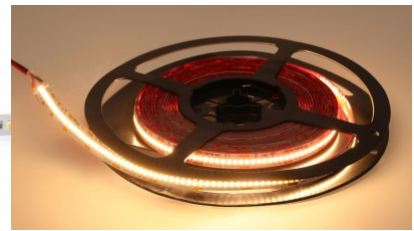

High-quality LED strip with a thick circuit board. A unique feature is the ability to cut the strip after each LED, making it ideal for installation in complex situations! LED strips are flexible and can be easily customized to fit various installation needs and surfaces, such as furniture, shelves, stairs, etc. This RGB LED strip allows for a wide range of colours, including various shades that can be adjusted according to user preferences or the situation. The specified price is for 1 meter of the strip. You can trust in our products because we sell hundreds of meters of LED strips every day! Send us an inquiry, and we'll make you an offer!

Width 8.0mm

Minimum length 25.0mm

Length 1000.0mm

Work environment indoor use

Certificates CE, RoHS

Warranty 5 years

High-quality LED strip. 2835 LED diode with good light efficiency and with excellent qualities.