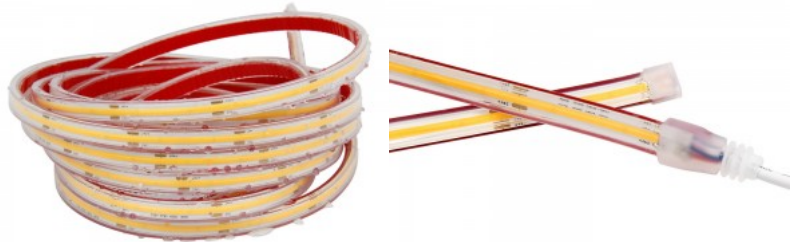

LED strip REVAL BULB COB 5m in silicone 24V 10W 900lm 180° IP67 927

Product code 17764

Brand [REVAL BULB](#)
Supply voltage 24V
Output 10W
Luminous flux 900lumens
Luminaire's efficiency lm79 90W
Correlated colour temperature warm white 2700K
Lens angle 180
Cri 90
Sdcm - macadam ellipses 3
Protection class IP67
Lifespan 50000h
Llmf tm21 L80B10 @25°C 50.000h
Height 5.2mm
Width 10.0mm
Minimum length 50.0mm
Length 5000.0mm
Work environment indoor use
Operation temperature -20 ~ 45°C
Certificates CE
Warranty 5 years

The LEDs are not separable, the light spreads as a uniform line - no need for profile cover! This IP67-rated LED strip is suitable for creating a cozy atmosphere in dry indoor spaces. A popular choice, for example, as bedroom or studio lighting decoration. The color rendering index (CRI) of the LED strip is very high (CRI90), ensuring that the light beam does not distort the color fidelity in the room. Easy to install even for first-time users! The specified price is for a 5-meter strip (1 roll). You can trust our products because we sell hundreds of meters of LED strips every day! Send us an inquiry, and we will provide you with an offer!