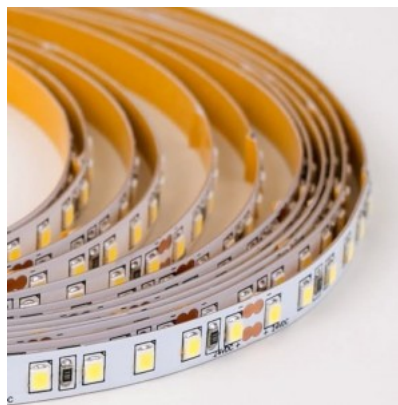

LED strip RETECHAS 120LED 1m 24V 12W 1300lm IP20 930

Product code 19174

Brand RETECHAS
Supply voltage 24V
Output 12W
Maximum output 12W/1m
Luminous flux 1300lumens
Luminaire's efficiency lm79 108W
Correlated colour temperature warm white 3000K
Cri 90
Protection class IP20
Lifespan 55000h
Llmf tm21 L70B50 @25°C 50.000h
Height 1.4mm
Width 10.0mm
Minimum length 35.7mm
Length 1000.0mm
Work environment indoor use
Operation temperature -30 - +50°C
Certificates CE,RoHS
Warranty 6 years

Product tested under various conditions by accredited laboratories " High quality Samsung LEDs " LED lifetime tested according to LM-80 standard " High LED density creates a „line of light“ effect even with shallow aluminium profiles " High quality light meets EU photobiological safety requirements for indoor lighting