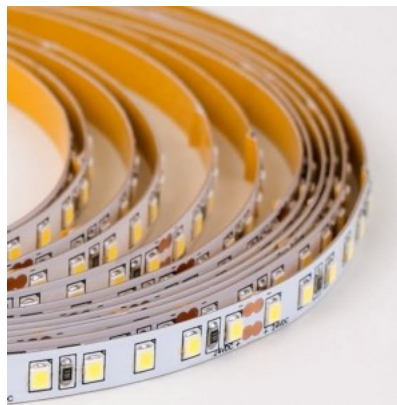

LED strip RETECHAS 120LED 1m 24V 12,5W 1278lm IP67 3000K warm white

Product code 22144

Brand RETECHAS
Supply voltage 24V
Output voltage 24V
Output 12,5W
Luminous flux 1278lumens
Correlated colour temperature warm white 3000K
Protection class IP67
Length 1000.0mm
Work environment indoor use

Product tested under various conditions by accredited laboratories " High quality Samsung LEDs " LED lifetime tested according to LM-80 standard " High LED density creates a „line of light“ effect even with shallow aluminium profiles " High quality light meets EU photobiological safety requirements for indoor lighting " 6-year manufacturer's warranty (L80B10 ~55000 hrs. at 55°C LED strip temperature)

LED strip RETECHAS 120LED 1m 24V 12,5W 1300lm IP67 930