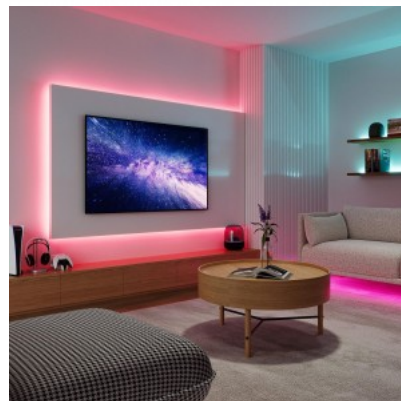

Brand [Trio Lighting](#)

Output 10W

Luminous flux 750lumens

Luminaire's efficiency lm79 75W

Correlated colour temperature RGBW

warm RGB + 3000K

Protection class IP20

Lifespan 20000h

Feel the light of gaming! The RACER strip light impresses with the many ways in which it can be used. As a light accent on individual pieces of furniture or as indirect, glare-free lighting on a TV or PC screen, the RACER light strip lends the ambience a modern and special character. The three metre long LED strip can be shortened at the markings provided, making it ideal for personalised design. The Dynamic Light function creates a fascinating atmosphere with pre-programmed, dynamic lighting scenarios that add fascinating lighting effects to the multi-coloured or monochrome mood lighting. The Stripe is also equipped with the Sound Control function. Using a built-in microphone, the RGB LEDs react to ambient noise in real time and transform music, films and gaming into captivating, rhythmically adapted light effects. All functions and the brightness can be controlled using the included remote control. The Stripe is kept in a plain black colour so that it blends unobtrusively into any furnishing style, especially when switched off. In addition, the luminaires feature modern LED technology, which stands for a high quality of light. LED light sources are characterized by a long service life and low heat generation.