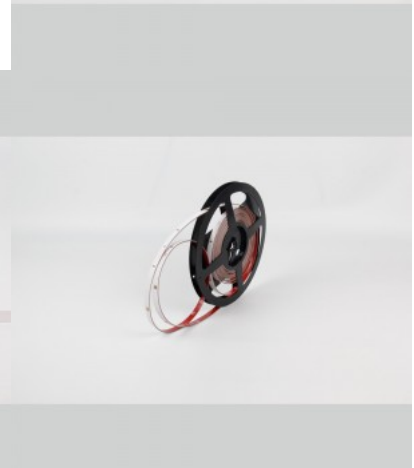

LED strip REVAL BULB UVC LED 1m 12leds/m 24V 6.7W 120° IP20 270-280nm UVC

Product code 15614

Brand [REVAL BULB](#)
Supply voltage 24V
Output 6.7W
Correlated colour temperature UVC 270-280nm
Lens angle 120
Sdcm - macadam ellipses 3
Protection class IP20
Lifespan 50000h
Llmf tm21 L70 @25°C 50.000h
Minimum length 250.0mm
Work environment indoor use
Operation temperature -20 ° +45°C
Certificates CE, RoHS
Warranty 5 years

High-quality UVC [LED strip](#) for medical facilities, laboratories, water purification systems, and the food industry. UVC LED strips are used for disinfection and sterilization, and their radiation is effective in destroying microorganisms, bacteria, and viruses. The UVC radiation of the LED strip is potentially hazardous to humans and animals, and its use requires careful adherence to safety measures, including eye and skin protection. Do not look directly at the LED strip with the naked eye, and remove pets and houseplants from the room while the UV light is destroying bacteria! The specified price is per meter of the strip.