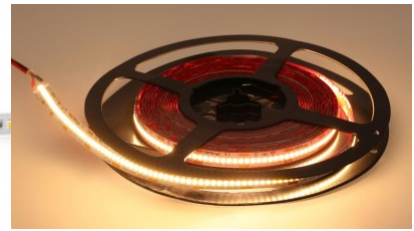

Height 1.4mm

Width 8.0mm

Minimum length 71.4mm

Length 1000.0mm

Work environment indoor use

Certificates CE, RoHS

Warranty 5 years

High-quality LED strip. 2835 LED diode
with good light efficiency and with
excellent qualities.