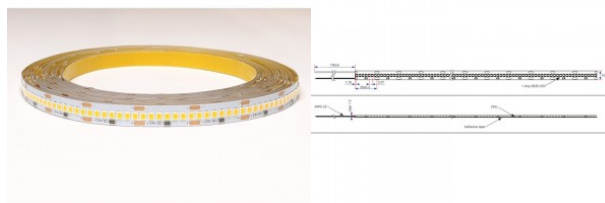

LED strip RETECHAS 280LED 1m 24V 4W IP67 3000K warm white

Product code 19623

Brand RETECHAS
Supply voltage 24V
Output 4W
Maximum output 4W/1m
Correlated colour temperature warm white 3000K
Protection class IP67
Height 3.0mm
Width 9.0mm
Length 1000.0mm
Work environment indoor use