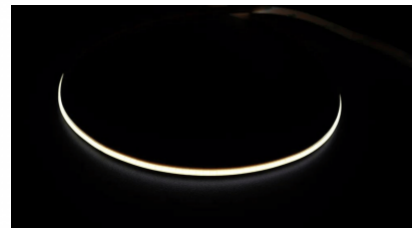

LED strip REVAL BULB COB 528LED/m 1m 24V 13W 1100lm 180° IP20 940

Product code 17518

Brand [REVAL BULB](#)
Supply voltage 24V
Output 13W
Luminous flux 1100lumens
Luminaire's efficiency lm79 85W
Correlated colour temperature pure white 4000K
Lens angle 180
Source of light SANAN LED
Cri 90
Sdcm - macadam ellipses 3
Protection class IP20
Lifespan 50000h
Height 2.2mm
Width 8.0mm
Length 1000.0mm
Work environment indoor use
Certificates CE, RoHS
Warranty 5 years

COB LED strip for different indoor spaces. The LEDs on the strip are not distinguishable, light appears as a uniform line. Therefore there is no direct need for profile covers! This COB strip can be cut at any interval and is easy to install even for first-time users! For quick installation, the strip has an adhesive 3M tape on the back. The color rendering index (CRI90) of the LED strip is very high, ensuring highly accurate color rendering in the room. The specified price is for 1 meter of the strip. You can trust our products, as we sell hundreds of meters of LED strips every day! Send us an inquiry, and we will make you an offer!