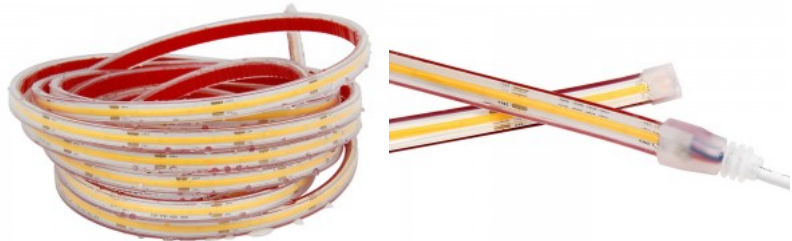

LED strip REVAL BULB COB 5m in silicone 24V 4.8W 470lm 180° IP67 927

Product code 17745

Brand [REVAL BULB](#)
Supply voltage 24V
Output 4.8W
Luminous flux 470lumens
Luminaire's efficiency lm79 98W
Correlated colour temperature warm white 2700K
Lens angle 180
Cri 90
Sdcm - macadam ellipses 3
Protection class IP67
Lifespan 50000h
Llmf tm21 L80B10 @25°C 50.000h
Height 5.2mm
Width 10.0mm
Minimum length 20.0mm
Length 5000.0mm
Work environment indoor / outdoor use
Operation temperature -20° - +45°C
Certificates CE
Warranty 5 years

The LEDs are not separable, the light spreads as a uniform line - no need for profile cover! This IP67-rated LED strip is suitable for creating a cozy atmosphere in dry indoor spaces. A popular choice, for example, as bedroom or studio lighting decoration. The color rendering index (CRI) of the LED strip is very high (CRI90), ensuring that the light beam does not distort the color fidelity in the room. Easy to install even for first-time users! The specified price is for a 5-meter strip (1 roll). You can trust our products because we sell hundreds of meters of LED strips every day! Send us an inquiry, and we will provide you with an offer!