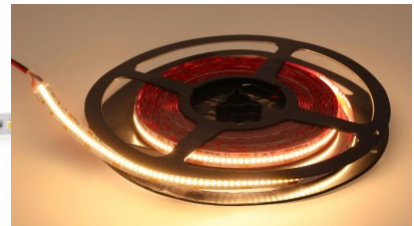

LED strip REVAL BULB 120LED 1m 24V 14.4W 1344lm CRI90 120° IP20 3000K-4000K 2CCT

Product code 15560

Brand [REVAL BULB](#)

Supply voltage 24V

Output 14.4W

Maximum output 14.4W/1m

Luminous flux 1344lumens

Luminaire's efficiency lm79 93W

Correlated colour temperature 2CCT

3000K-4000K

Lens angle 120

Source of light SANAN LED

Cri 90

Sdcm - macadam ellipses 3

Protection class IP20

Lifespan 50000h

Llmf tm21 L70B50 @25°C 50.000h

Height 1.4mm

Width 10.0mm

Minimum length 100.0mm

Length 1000.0mm

Work environment indoor use

Operation temperature -30 - +45°C

Certificates CE,RoHS

Warranty 5 years

High-quality LED strip. 2835 LED diode with good light efficiency and with excellent qualities.