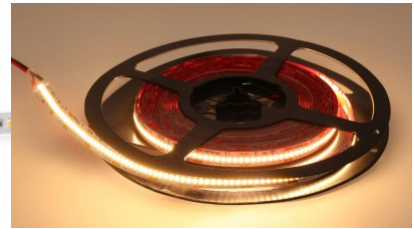

LED strip REVAL BULB 120LED 1m 8mm wide 24V 14.4W 1500lm 120° IP20 940

Product code 17701

Brand [REVAL BULB](#)

Supply voltage 24V

Output 14.4W

Luminous flux 1500lumens

Luminaire's efficiency lm79 104W

Correlated colour temperature pure white 4000K

Lens angle 120

Source of light SANAN LED

Cri 90

Sdcm - macadam ellipses 3

Protection class IP20

Lifespan 50000h

Llmf tm21 L70 @25°C 50.000h

Height 1.4mm

Width 8.0mm

Minimum length 50.0mm

Length 1000.0mm

Work environment indoor use

Certificates CE, RoHS

Warranty 5 years

High-quality LED strip. 2835 LED diode with good light efficiency and with excellent qualities.

LED strip REVAL BULB 120LED 1m CC constant current 24V 14.4W 1573lm 120° IP20 930