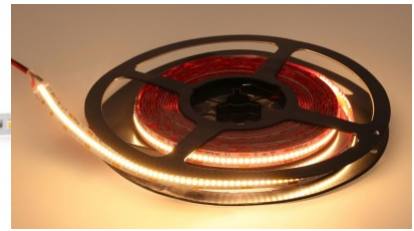

Width 8.0mm

Minimum length 71.4mm

Length 1000.0mm

Work environment indoor use

Certificates CE, RoHS

Warranty 5 years

High-quality LED strip. 2835 LED diode with good light efficiency and with excellent qualities.