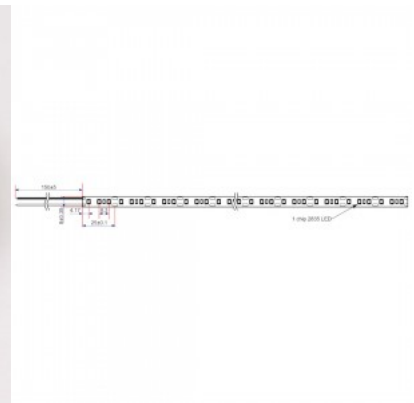

LED strip RETECHAS 120LED 1m 24V 12W 1244lm IP20 2700K warm white

Product code 23203

Brand RETECHAS
Supply voltage 24V
Output voltage 24V
Output 12W
Maximum output 12W/1m
Luminous flux 1244lumens
Luminaire's efficiency lm79 104W
Correlated colour temperature warm white 2700K
Protection class IP20
Length 1000.0mm
Work environment indoor use

Product tested under various conditions by accredited laboratories " High quality Samsung LEDs " LED lifetime tested according to LM-80 standard " High LED density creates a „line of light“ effect even with shallow aluminium profiles " High quality light meets EU photobiological safety requirements for indoor lighting " 6-year manufacturer's warranty (L80B10 ~55000 hrs. at 55°C LED strip temperature)

LED strip RETECHAS 120LED 1m 24V 12W 1300lm IP20 930