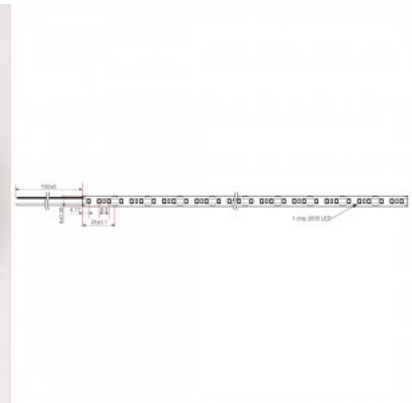

LED strip RETECHAS 120LED 1m 24V 10W 963lm IP67 3000K warm white

Product code 19620

Brand RETECHAS
Supply voltage 24V
Output 10W
Maximum output 10W/1m
Luminous flux 963lumens
Luminaire's efficiency lm79 96W
Correlated colour temperature warm white 3000K
Protection class IP67
Height 3.0mm
Width 9.0mm
Length 1000.0mm
Work environment indoor use
Warranty 6 years

Product tested under various conditions by accredited laboratories " High quality Samsung LEDs " LED lifetime tested according to LM-80 standard " High LED density creates a „line of light“ effect even with shallow aluminium profiles " High quality light meets EU photobiological safety requirements for indoor lighting