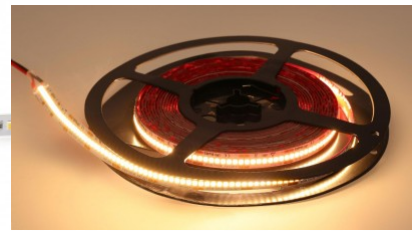

LED strip REVAL BULB 320LED 1m 24V 31W 3900lm 120° IP20 930

Product code 17797

Brand [REVAL BULB](#)

Supply voltage 24V

Output 31W

Luminous flux 3900lumens

Luminaire's efficiency lm79 126W

Correlated colour temperature warm
white 3000K

Lens angle 120

Source of light SANAN LED

Cri 90

Sdcm - macadam ellipses 3

Protection class IP20

Lifespan 50000h

Llmf tm21 L80B10 @25°C 50.000h

Height 2.5mm

Width 10.0mm

Minimum length 25.0mm

Length 1000.0mm

Work environment indoor use

Certificates UL, CE, RoHS

Warranty 5 years

High-quality LED strip. 2835 LED diode
with good light efficiency and with
excellent qualities.