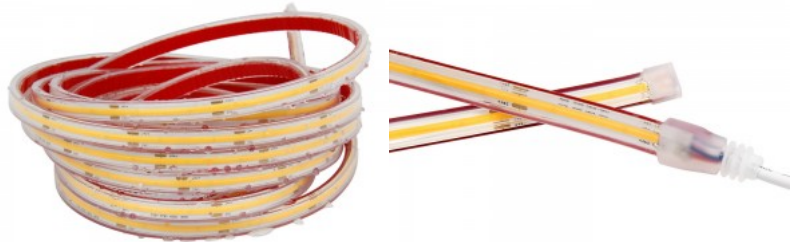

LED strip REVAL BULB COB 5m in silicone 24V 10W 1125lm 180° IP67 965

Product code 17613

Brand [REVAL BULB](#)
Supply voltage 24V
Output 10W
Luminous flux 1125lumens
Luminaire's efficiency lm79 113W
Correlated colour temperature cold white 6500K
Lens angle 180
Cri 90
Sdcm - macadam ellipses 3
Protection class IP67
Lifespan 50000h
Llmf tm21 L80B10 @25°C 50.000h
Height 2.5mm
Width 10.0mm
Minimum length 50.0mm
Length 5000.0mm
Work environment indoor use
Operation temperature -20 ~ 45°C
Certificates CE
Warranty 5 years

The LEDs are not separable, the light spreads as a uniform line - no need for profile cover! This IP67-rated LED strip is suitable for creating a cozy atmosphere in dry indoor spaces. A popular choice, for example, as bedroom or studio lighting decoration. The color rendering index (CRI) of the LED strip is very high (CRI90), ensuring that the light beam does not distort the color fidelity in the room. Easy to install even for first-time users! The specified price is for a 5-meter strip (1 roll). You can trust our products because we sell hundreds of meters of LED strips every day! Send us an inquiry, and we will provide you with an offer!