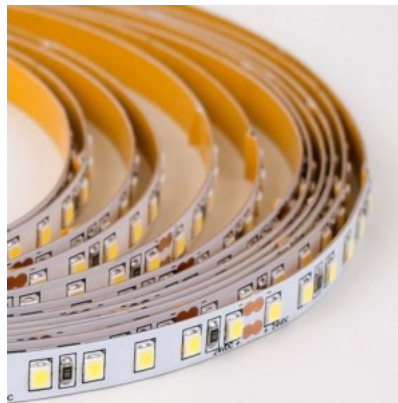

LED strip RETECHAS 120LED 1m 24V 4W 443lm IP67 930

Product code 19176

Brand RETECHAS
Supply voltage 24V
Output 4W
Maximum output 4W/1m
Luminous flux 443lumens
Luminaire's efficiency lm79 111W
Correlated colour temperature warm white 3000K
Cri 90
Protection class IP67
Lifespan 55000h
Height 3.0mm
Width 9.0mm
Length 1000.0mm
Work environment outdoor use
Operation temperature -30 - +50°C
Certificates CE,RoHS
Warranty 6 years

Product tested under various conditions by accredited laboratories " High quality Samsung LEDs " LED lifetime tested according to LM-80 standard " High LED density creates a „line of light“ effect even with shallow aluminium profiles " High quality light meets EU photobiological safety requirements for indoor lighting