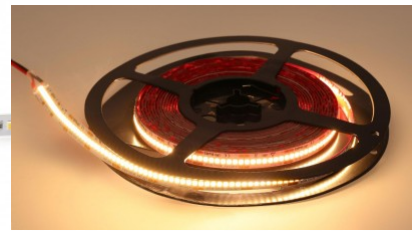

Width 10.0mm

Minimum length 25.0mm

Length 1000.0mm

Work environment indoor use

Certificates UL, CE, RoHS

Warranty 5 years

High-quality LED strip. 2835 LED diode  
with good light efficiency and with  
excellent qualities.