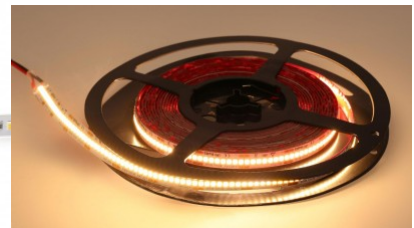

Minimum length 50.0mm

Length 1000.0mm

Work environment indoor use

Operation temperature -20 - +45°C

Certificates CE, RoHS

Warranty 5 years

High-quality LED strip. 2835 LED diode
with good light efficiency and with
excellent qualities.