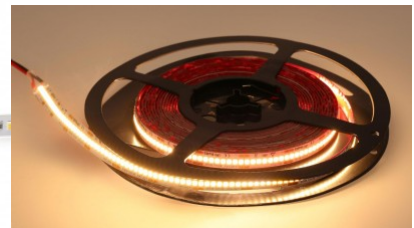

LED strip REVAL BULB 224LED 1m 24V 20.2W 3114lm 120° IP20 960

Product code 14947

Brand [REVAL BULB](#)

Supply voltage 24V

Output 20.2W

Luminous flux 3114lumens

Luminaire's efficiency lm79 154W

Correlated colour temperature cold white 6000K

Lens angle 120

Source of light SANAN LED

Cri 90

Sdcm - macadam ellipses 3

Protection class IP20

Lifespan 50000h

Llmf tm21 L70 @25°C 50.000h

Height 1.4mm

Width 10.0mm

Minimum length 35.7mm

Length 1000.0mm

Work environment indoor use

Operation temperature -30 - +45°C

Certificates CE,RoHS

Warranty 5 years

High-quality LED strip. 2835 LED diode with good light efficiency and with excellent qualities.