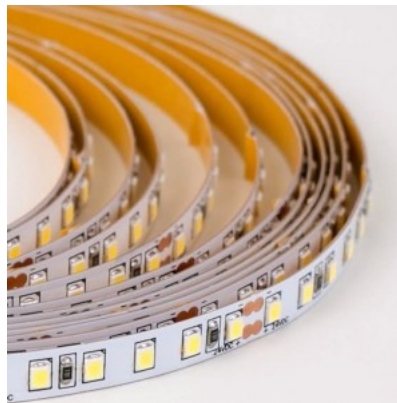

## LED strip RETECHAS 120LED 1m 12V 18W 1821lm 930

**Product code 23220**

Brand RETECHAS  
 Supply voltage 12V  
 Output 18W  
 Maximum output 18W/1m  
 Luminous flux 1821lumens  
 Luminaire's efficiency lm79 101W  
 Correlated colour temperature warm white 3000K  
 Cri 90  
 Lifespan 55000h  
 Llmf tm21 L70B50 @25°C 50.000h  
 Height 1.4mm  
 Width 9.0mm  
 Length 1000.0mm  
 Work environment indoor use  
 Operation temperature -30 - +50°C  
 Certificates CE,RoHS  
 Warranty 5 years