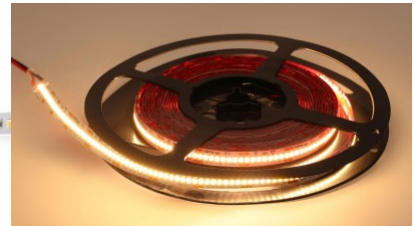

Width 10.0mm

Minimum length 40.0mm

Length 1000.0mm

Work environment indoor use

Operation temperature -30 - +45°C

Certificates CE,RoHS

Warranty 5 years

High-quality LED strip. 2835 LED diode with good light efficiency and with excellent qualities.