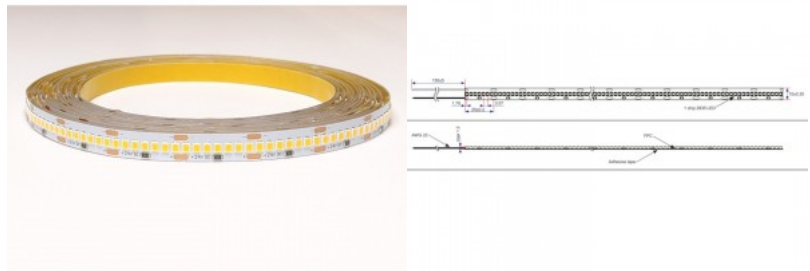

LED strip RETECHAS 280LED 1m 24V 3W IP67 930

Product code 23206

Brand RETECHAS
Supply voltage 24V
Output 3W
Maximum output 3W/1m
Correlated colour temperature warm white 3000K
Cri 90
Protection class IP67
Lifespan 55000h
Height 3.0mm
Width 9.0mm
Length 1000.0mm
Work environment indoor use
Operation temperature -30 - +50°C
Certificates CE,RoHS
Warranty 5 years