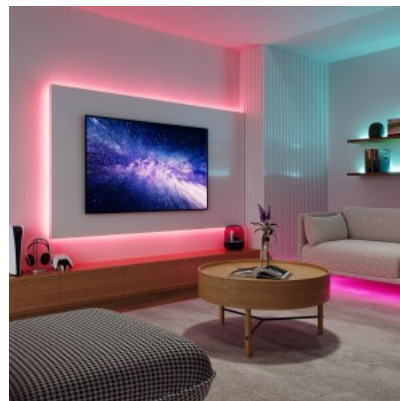

Brand [Trio Lighting](#)

Output 10W

Luminous flux 750lumens

Luminaire's efficiency lm79 75W

Correlated colour temperature RGBW

warm RGB + 3000K

Protection class IP20

Lifespan 20000h

Feel the light of gaming! The RACER strip light impresses with the many ways in which it can be used. As a light accent on individual pieces of furniture or as indirect, glare-free lighting on a TV or PC screen, the RACER light strip lends the ambience a modern and special character. The three metre long LED strip can be shortened at the markings provided, making it ideal for personalised design. The Dynamic Light function creates a fascinating atmosphere with pre-programmed, dynamic lighting scenarios that add fascinating lighting effects to the multi-coloured or monochrome mood lighting. The Stripe is also equipped with the Sound Control function. Using a built-in microphone, the RGB LEDs react to ambient noise in real time and transform music, films and gaming into captivating, rhythmically adapted light effects. All functions and the brightness can be controlled using the included remote control. The Stripe is kept in a plain black colour so that it blends unobtrusively into any furnishing style, especially when switched off. In addition, the luminaires feature modern LED technology, which stands for a high quality of light. LED light sources are characterized by a long service life and low heat generation.