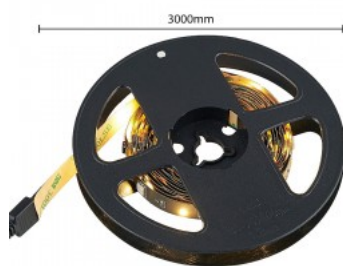

warm RGB + 3000K

Protection class IP20

Lifespan 20000h

Feel the light of gaming! The RACER strip light impresses with the many ways in which it can be used. As a light accent on individual pieces of furniture or as indirect, glare-free lighting on a TV or PC screen, the RACER light strip lends the ambience a modern and special character. The three metre long LED strip can be shortened at the markings provided, making it ideal for personalised design. The Dynamic Light function creates a fascinating atmosphere with pre-programmed, dynamic lighting scenarios that add fascinating lighting effects to the multi-coloured or monochrome mood lighting. The Stripe is also equipped with the Sound Control function. Using a built-in microphone, the RGB LEDs react to ambient noise in real time and transform music, films and gaming into captivating, rhythmically adapted light effects. All functions and the brightness can be controlled using the included remote control. The Stripe is kept in a plain black colour so that it blends unobtrusively into any furnishing style, especially when switched off. In addition, the luminaires feature modern LED technology, which stands for a high quality of light. LED light sources are characterized by a long service life and low heat generation.