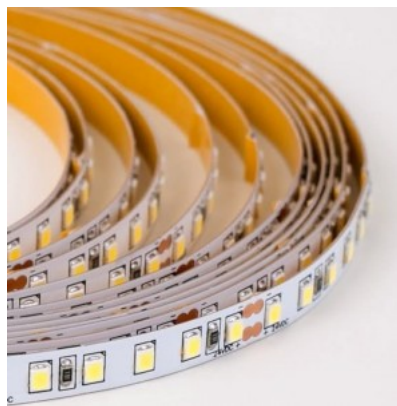

LED strip RETECHAS 120LED 1m 24V 18W 1821lm IP20 3000K warm white

Product code 23200

Brand RETECHAS
Supply voltage 24V
Output voltage 24V
Output 18W
Maximum output 18W/1m
Luminous flux 1821lumens
Luminaire's efficiency lm79 101W
Correlated colour temperature warm white 3000K
Protection class IP20
Height 1.4mm
Width 8.4mm
Length 1000.0mm
Work environment indoor use
Warranty 6 years

Product tested under various conditions by accredited laboratories " High quality Samsung LEDs " LED lifetime tested according to LM-80 standard " High LED density creates a „line of light“ effect even with shallow aluminium profiles " High quality light meets EU photobiological safety requirements for indoor lighting " 6-year manufacturer's warranty (L80B10 ~55000 hrs. at 55°C LED strip temperature)