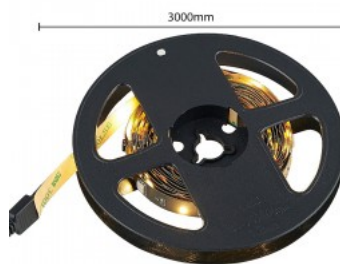

warm RGB + 3000K

Protection class IP20

Lifespan 20000h

Feel the light of gaming! The RACER strip light impresses with the many ways in which it can be used. As a light accent on individual pieces of furniture or as indirect, glare-free lighting on a TV or PC screen, the RACER light strip lends the ambience a modern and special character. The three metre long LED strip can be shortened at the markings provided, making it ideal for personalised design. The Dynamic Light function creates a fascinating atmosphere with pre-programmed, dynamic lighting scenarios that add fascinating lighting effects to the multi-coloured or monochrome mood lighting. The Stripe is also equipped with the Sound Control function. Using a built-in microphone, the RGB LEDs react to ambient noise in real time and transform music, films and gaming into captivating, rhythmically adapted light effects. All functions and the brightness can be controlled using the included remote control. The Stripe is kept in a plain black colour so that it blends unobtrusively into any furnishing style, especially when switched off. In addition, the luminaires feature modern LED technology, which stands for a high quality of light. LED light sources are characterized by a long service life and low heat generation.