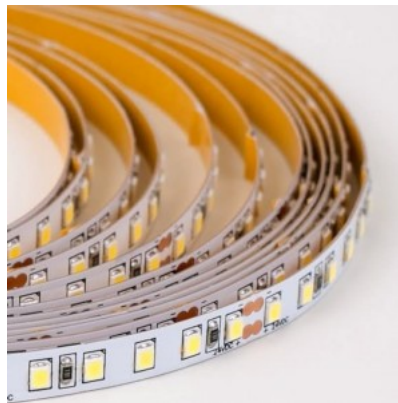

LED strip RETECHAS 120LED 1m 24V 12,5W 1278lm IP67 3000K warm white

Product code 22144

Brand RETECHAS
Supply voltage 24V
Output voltage 24V
Output 12,5W
Luminous flux 1278lumens
Correlated colour temperature warm white 3000K
Protection class IP67
Length 1000.0mm
Work environment indoor use
Warranty 6 years