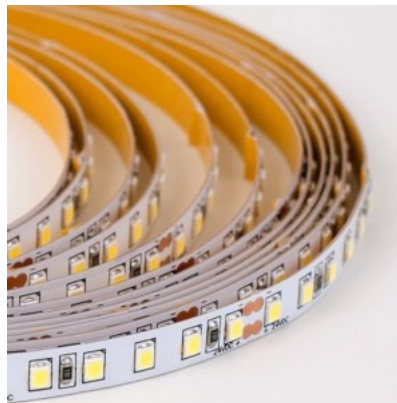

LED strip RETECHAS 120LED 1m 24V 12W 1244lm IP20 2700K warm white

Product code 23203

Brand RETECHAS
Supply voltage 24V
Output voltage 24V
Output 12W
Maximum output 12W/1m
Luminous flux 1244lumens
Luminaire's efficiency lm79 104W
Correlated colour temperature warm white 2700K
Protection class IP20
Length 1000.0mm
Work environment indoor use

Product tested under various conditions by accredited laboratories " High quality Samsung LEDs " LED lifetime tested according to LM-80 standard " High LED density creates a „line of light“ effect even with shallow aluminium profiles " High quality light meets EU photobiological safety requirements for indoor lighting " 6-year manufacturer's warranty (L80B10 ~55000 hrs. at 55°C LED strip temperature)

LED strip RETECHAS 120LED 1m 24V 12W 1300lm IP20 930