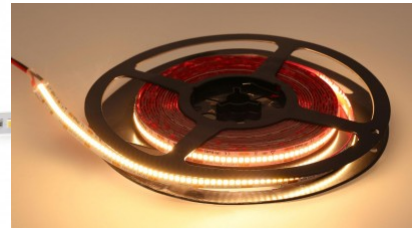

Minimum length 50.0mm

Length 1000.0mm

Work environment indoor use

Certificates UL, CE, RoHS

Warranty 5 years

High-quality LED strip. 2835 LED diode
with good light efficiency and with
excellent qualities.

LED strip REVAL BULB 240LED 1m 24V 23W 3200lm 120° IP20 940