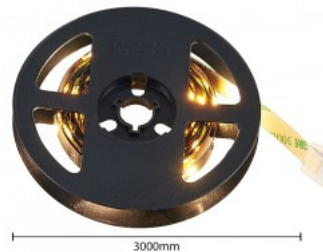

Lifespan 20000h

The CHIP strip light impresses with the many different ways in which it can be used. As a light accent on individual pieces of furniture or as indirect, glare-free lighting in the living room, the CHIP light strip gives the ambience a modern and cosy character. The CHIP LED strip can be shortened at the markings provided, making it ideal for personalising your living space. The light colour and brightness of the LEDs on the three-metre-long strip can be adjusted using the included remote control. The Stripe is kept in a plain black colour so that it blends unobtrusively into any furnishing style, especially when switched off. In addition, the luminaires feature modern LED technology, which stands for a high quality of light. LED light sources are characterized by a long service life and low heat generation.