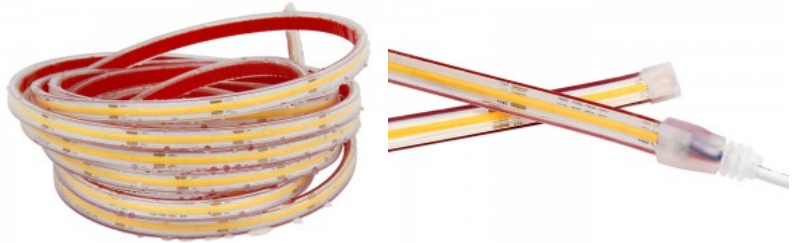

Product code 17749

Brand [REVAL BULB](#)

Supply voltage 24V

Output 10W

Luminous flux 1000lumens

Luminaire's efficiency lm79 100W

Correlated colour temperature warm
white 3000K

Lens angle 180

Cri 90

Sdcm - macadam ellipses 3

Protection class IP67

Lifespan 50000h

Height 5.2mm

Width 10.0mm

Minimum length 50.0mm

Length 5000.0mm

Work environment indoor / outdoor
use

Operation temperature -20° - +103°C

Certificates CE

Warranty 5 years

The LEDs are not separable, the light spreads as a uniform line - no need for profile cover! This IP67-rated LED strip is suitable for creating a cozy atmosphere in dry indoor spaces. A popular choice, for example, as bedroom or studio lighting decoration. The color rendering index (CRI) of the LED strip is very high (CRI90), ensuring that the light beam does not distort the color fidelity in the room. Easy to install even for first-time users! The specified price is for a 5-meter strip (1 roll). You can trust our products because we sell hundreds of meters of LED strips every day! Send us an inquiry, and we will provide you with an offer!