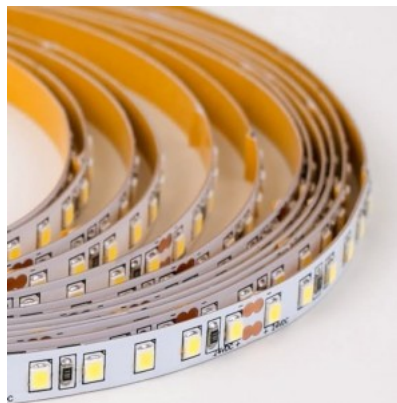

LED strip RETECHAS 120LED 1m 24V 6,4W 655lm IP67 927

Product code 20034

Brand RETECHAS
Supply voltage 24V
Output 6,4W
Maximum output 7W/1m
Luminous flux 655lumens
Correlated colour temperature warm white 2700K
Cri 90
Protection class IP67
Lifespan 55000h
Llmf tm21 L70B50 @25°C 50.000h
Height 1.4mm
Width 10.0mm
Minimum length 35.7mm
Length 1000.0mm
Work environment indoor use
Operation temperature -30 - +50°C
Certificates CE,RoHS
Warranty 5 years