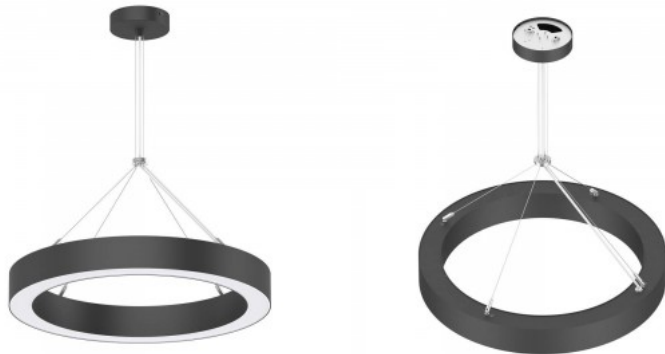

LED ceiling light PROLUMEN Round PD26 600 black round 230V 54W 4900lm CRI80 105° IP20 4000K pure white

Product code 15950

Price 363,99+VAT

Promotional price 275,00+VAT

Brand [PROLUMEN](#)

Supply voltage 230V

Output 54W

Luminous flux 4900lumens

Luminaire's efficiency 91W

Correlated colour temperature (cct)
pure white 4000K

Lens angle 105

Cri 80

Sdcm - macadam ellipses 6

Protection class IP20

Lifespan 50000h

Height 75.0mm

Diameter 600.0mm

In box 2pcs

Casing colour black

Casing material aluminum

Polishing matt

Shape round

Power supply OSRAM

Work environment indoor use

Certificates CE, RoHS

Warranty 3 years