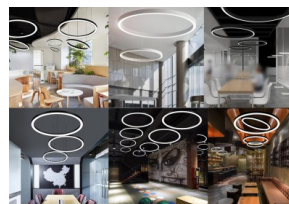

LED ceiling light PROLUMEN Round 1,5m TRIAC black round 230V 80W 8000lm CRI80 120° IP20 4000K pure white

Product code 16338 TRIAC dimmable

Price 1 000,00+VAT

Brand [PROLUMEN](#)

Supply voltage 230V

Dimmable TRIAC

Output 80W

Luminous flux 8000lumens

Luminaire's efficiency 100W

Correlated colour temperature (cct)

pure white 4000K

Lens angle 120

Cri 80

Protection class IP20

Lifespan 50000h

Height 60.0mm

Diameter 1560.0mm

Casing colour black

Casing material aluminum

Polishing matt

Shape round

Power supply [LIFUD](#)

Work environment indoor use

Certificates CE, RoHS

Warranty 3 years