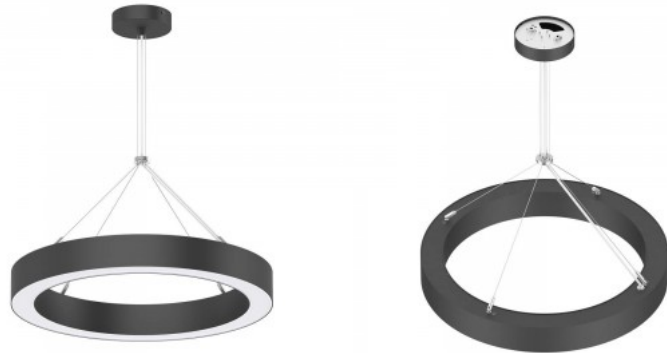

LED ceiling light PROLUMEN Round PD26 800 black round 230V 70W 6500lm CRI80 105° IP20 4000K pure white

Product code 15952

Brand [PROLUMEN](#)
Supply voltage 230V
Output 70W
Luminous flux 6500lumens
Luminaire's efficiency 93W
Correlated colour temperature (cct) pure white 4000K
Lens angle 105
Cri 80
Sdcm - macadam ellipses 6
Protection class IP20
Lifespan 50000h
Height 75.0mm
Diameter 800.0mm
Casing colour black
Casing material aluminum
Polishing matt
Shape round
Power supply OSRAM
Work environment indoor use
Certificates CE, RoHS
Warranty 3 years