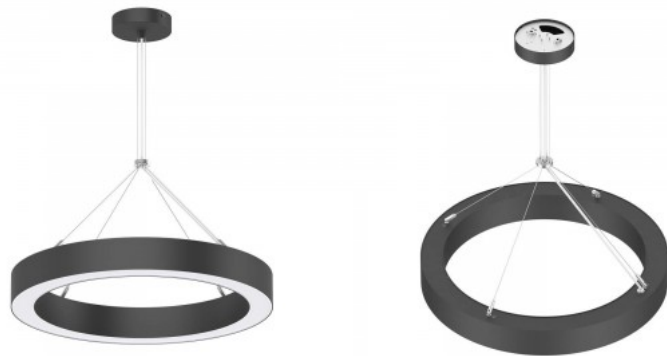

Pendant light PROLUMEN Round PD26 800 black round 230V 70W 6500lm 105° IP20 940

Product code 15952

Brand [PROLUMEN](#)
Supply voltage 230V
Power factor 0.90
Output 70W
Luminous flux 6500lumens
Luminaire's efficiency lm79 93W
Correlated colour temperature pure white 4000K
Lens angle 105
Cri 90
Sdcm - macadam ellipses 6
Protection class IP20
Lifespan 50000h
Height 75.0mm
Diameter 800.0mm
Casing colour black
Casing material aluminum
Polishing matt
Shape round
Power supply OSRAM
Work environment indoor use
Certificates CE, RoHS
Warranty 5 years

Modern circular pendant light for home, office or hotel. Its striking appearance fits into many different atmospheres. Luxurious detail to enhance the character of any space! A modern and eye-catching appearance that complements any interior. Made of high-quality and durable materials, ensuring long-term use. The luminaire has an IP20 protection class, making it ideal for indoor use only. Custom orders are available from 0.45m to 5m in diameter. TRIAC dimming technology options are also available. Come visit our showroom in Tallinn to see this pendant light in person!