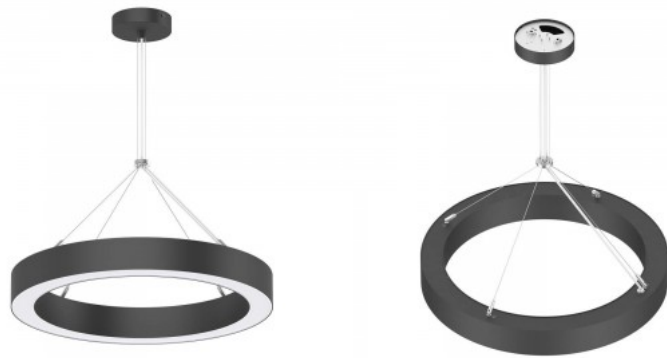

Modern circular pendant light for home, office or hotel. Its striking appearance fits into many different atmospheres. Luxurious detail to enhance the character of any space! A modern and eye-catching appearance that complements any interior. Made of high-quality and durable materials, ensuring long-term use. The luminaire has an IP20 protection class, making it ideal for indoor use only. Custom orders are available from 0.45m to 5m in diameter. TRIAC dimming technology options are also available. Come visit our showroom in Tallinn to see this pendant light in person!