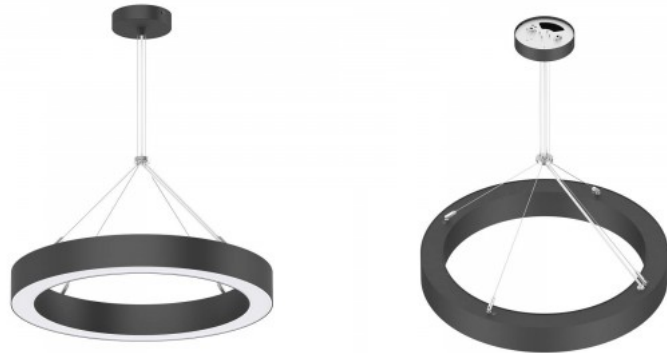

LED ceiling light PROLUMEN Round PD26 1000 black round 230V 84W 8000lm CRI80 105° IP20 4000K pure white

Product code 15953

Brand [PROLUMEN](#)
Supply voltage 230V
Output 84W
Luminous flux 8000lumens
Luminaire's efficiency 95W
Correlated colour temperature (cct) pure white 4000K
Lens angle 105
Cri 80
Sdcm - macadam ellipses 6
Protection class IP20
Lifespan 50000h
Height 75.0mm
Diameter 1000.0mm
Casing colour black
Casing material aluminum
Polishing matt
Shape round
Power supply OSRAM
Work environment indoor use
Certificates CE, RoHS
Warranty 3 years