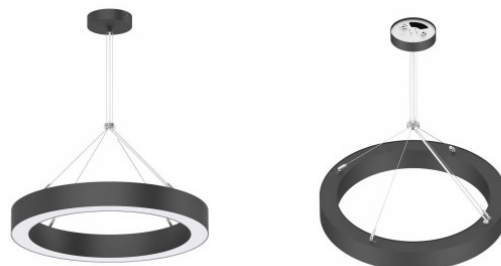

LED ceiling light PROLUMEN Round PD26 400 black round 230V 35W 3400lm CRI80 90° IP20 4000K pure white

Product code 15951

Brand [PROLUMEN](#)
Supply voltage 230V
Output 35W
Luminous flux 3400lumens
Luminaire's efficiency 97W
Correlated colour temperature (cct) pure white 4000K
Lens angle 90
Cri 80
Sdcm - macadam ellipses 6
Protection class IP20
Lifespan 50000h
Height 75.0mm
Diameter 400.0mm
Casing colour black
Casing material aluminum
Polishing matt
Shape round
Power supply OSRAM
Work environment indoor use
Certificates CE, RoHS
Warranty 3 years