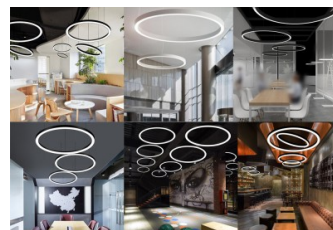

LED ceiling light PROLUMEN Round 3m black round 230V 180W 18000lm CRI80 90° IP20 3000K warm white

Product code 15077

Brand [PROLUMEN](#)
Supply voltage 230V
Output 180W
Luminous flux 18000lumens
Luminaire's efficiency 100W
Correlated colour temperature (cct)
warm white 3000K
Lens angle 90
Cri 80
Protection class IP20
Lifespan 50000h
Height 60.0mm
Diameter 3060.0mm
Casing colour black
Casing material aluminum
Polishing matt
Shape round
Power supply [LIFUD](#)
Work environment indoor use
Certificates CE, RoHS
Warranty 3 years