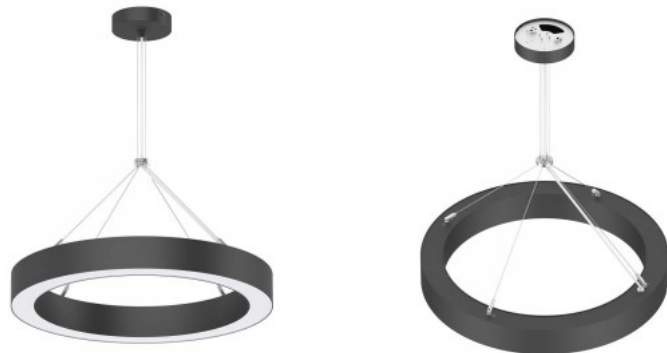

Warranty 5 years

Modern circular pendant light for home, office or hotel. Its striking appearance fits into many different atmospheres. Luxurious detail to enhance the character of any space! A modern and eye-catching appearance that complements any interior. Made of high-quality and durable materials, ensuring long-term use. The luminaire has an IP20 protection class, making it ideal for indoor use only. Custom orders are available from 0.45m to 5m in diameter. TRIAC dimming technology options are also available. Come visit our showroom in Tallinn to see this pendant light in person!