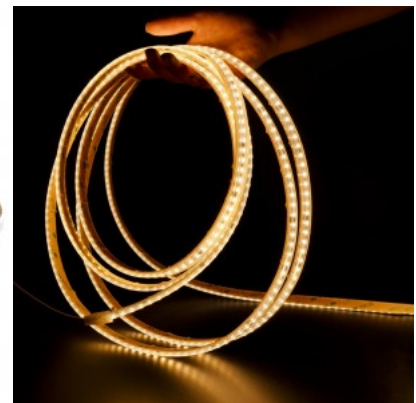

REVAL BULB LED strip powered directly from the mains, which is easy to install even for first-time users! This LED strip is suitable for both indoor and outdoor use due to its protection class (IP67). The strip creates a uniform, bright, clear, and natural light effect. We sell this LED strip in full rolls (20m). The length of the LED strip can be cut every 10cm so that you can install it as efficiently as possible. For detailed instructions, please refer to the user manual. You can trust our products because we sell hundreds of meters of LED strips every day! Send us an inquiry, and we will make you an offer!