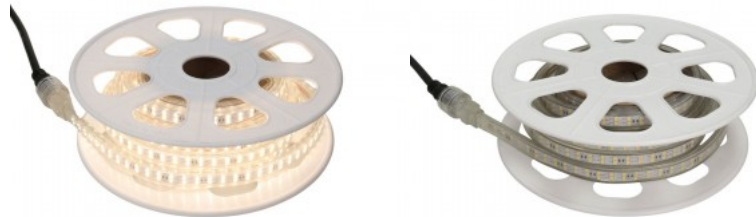

LED strip REVAL BULB 180LED 10m 230V 12W 1500lm 120° IP65 830

Product code 17463

Brand [REVAL BULB](#)
Supply voltage 230V
Power factor 0.90
Output 12W
Luminous flux 1500lumens
Luminaire's efficiency lm79 125W
Correlated colour temperature warm
white 3000K
Lens angle 120
Source of light [EPISTAR LED](#)
Cri 80
Sdcm - macadam ellipses 3
Protection class IP65
Lifespan 50000h
Height 7.5mm
Width 16.0mm
Minimum length 1500.0mm
Length 10000.0mm
In package 1 reel
Work environment indoor / outdoor
use
Operation temperature -25 - +55°C
Certificates CE
Warranty 3 years

REVAL BULB LED strip, which is easy to install even for first-time users! This LED strip is suitable for both indoor and outdoor use due to its protection class (IP65). We sell this LED strip in full rolls. The strip length is cuttable every 1m so you can install it as efficiently as possible. You can trust our products because we sell hundreds of meters of LED strips every day! Send us an inquiry, and we'll make you an offer!