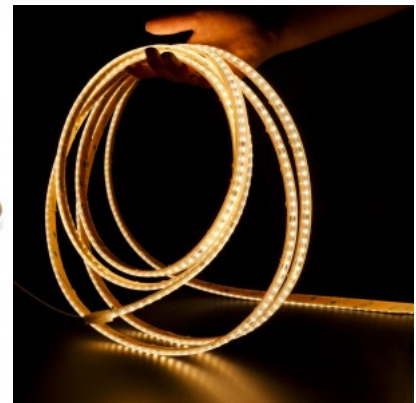

LED strip REVAL BULB 20m SMD 230V 5W 450lm 180° IP65 830

Product code 23273

Brand [REVAL BULB](#)
Supply voltage 230V
Power factor 0.90
Output 5W
Maximum output 5W/1m
Luminous flux 450lumens
Luminaire's efficiency lm79 90W
Correlated colour temperature warm white 3000K
Lens angle 180
Cri 80
Sdcm - macadam ellipses 3
Protection class IP65
Lifespan 50000h
Llmf tm21 L80B10 @25°C 50.000h
Height 5.0mm
Width 12.0mm
Minimum length 100.0mm
Length 20000.0mm
In package 1 reel
Work environment indoor / outdoor use
Operation temperature -20 ~40°C
Certificates CE
Warranty 3 years

REVAL BULB LED strip powered directly from the mains, which is easy to install even for first-time users! This LED strip is suitable for both indoor and outdoor use due to its protection class (IP67). The strip creates a uniform, bright, clear, and natural light effect. We sell this LED strip in full rolls (20m). The length of the LED strip can be cut every 10cm so that you can install it as efficiently as possible. For detailed instructions, please refer to the user manual. You can trust our products because we sell hundreds of meters of LED strips every day! Send us an inquiry, and we will make you an offer!