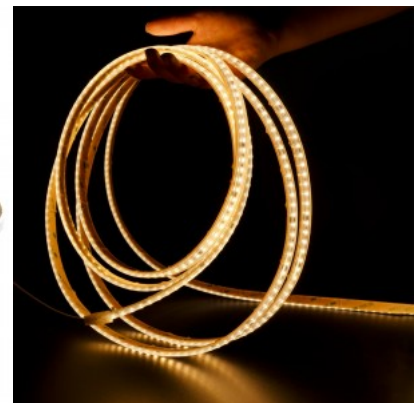

LED strip REVAL BULB 120LED/20m 230V 15W 1500lm 120° IP66 840

Product code 17281

Brand [REVAL BULB](#)

Supply voltage 230V

Power factor 0.90

Output 15W

Maximum output 15W/1m

Luminous flux 1500lumens

Luminaire's efficiency lm79 100W

Correlated colour temperature pure white 4000K

Lens angle 120

Cri 80

Sdcm - macadam ellipses 3

Protection class IP66

Lifespan 50000h

Height 6.0mm

Width 12.0mm

Minimum length 100.0mm

Length 20000.0mm

In package 1 reel

Work environment indoor / outdoor use

Operation temperature -20 ~40°C

Certificates CE

Warranty 3 years

REVAL BULB LED strip powered directly from the mains, which is easy to install even for first-time users! This LED strip is suitable for both indoor and outdoor use due to its protection class (IP67). The strip creates a uniform, bright, clear, and natural light effect. We sell this LED strip in full rolls (20m). The length of the LED strip can be cut every 10cm so that you can install it as efficiently as possible. For detailed instructions, please refer to the user manual. You can trust our products because we sell hundreds of meters of LED strips every day! Send us an inquiry, and we will make you an offer!