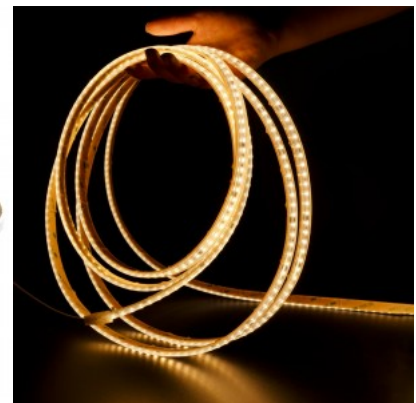

LED strip REVAL BULB 120LED/20m 230V 15W 1500lm 120° IP66 840

Product code 17281

Brand [REVAL BULB](#)
Supply voltage 230V
Power factor 0.90
Output 15W
Maximum output 15W/1m
Luminous flux 1500lumens
Luminaire's efficiency lm79 100W
Correlated colour temperature pure white 4000K
Lens angle 120
Cri 80
Sdcm - macadam ellipses 3
Protection class IP66
Lifespan 50000h
Height 6.0mm
Width 12.0mm
Minimum length 100.0mm
Length 20000.0mm
In package 1 reel
Work environment indoor / outdoor use
Operation temperature -20 ~40°C
Certificates CE
Warranty 3 years

REVAL BULB LED strip powered directly from the mains, which is easy to install even for first-time users! This LED strip is suitable for both indoor and outdoor use due to its protection class (IP67). The strip creates a uniform, bright, clear, and natural light effect. We sell this LED strip in full rolls (20m). The length of the LED strip can be cut every 10cm so that you can install it as efficiently as possible. For detailed instructions, please refer to the user manual. You can trust our products because we sell hundreds of meters of LED strips every day! Send us an inquiry, and we will make you an offer!