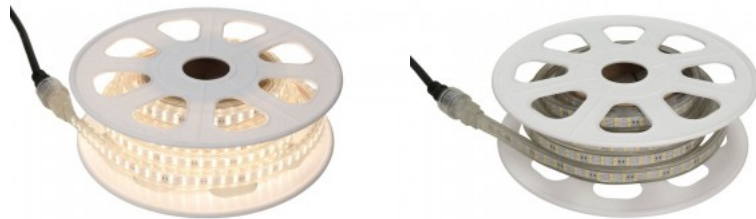

LED strip REVAL BULB 180LED 10m 230V 12W 1500lm 120° IP65 840

Product code 17465

Brand [REVAL BULB](#)

Supply voltage 230V

Power factor 0.90

Output 12W

Maximum output 12W/1m

Luminous flux 1500lumens

Luminaire's efficiency lm79 125W

Correlated colour temperature pure white 4000K

Lens angle 120

Source of light [EPISTAR LED](#)

Cri 80

Sdcm - macadam ellipses 3

Protection class IP65

Lifespan 50000h

Height 7.5mm

Width 16.0mm

Minimum length 1000.0mm

Length 10000.0mm

In package 1 reel

Work environment indoor / outdoor use

Operation temperature -25 - +55°C

Certificates CE

Warranty 3 years

REVAL BULB LED strip, which is easy to install even for first-time users! This LED strip is suitable for both indoor and outdoor use due to its protection class (IP65). We sell this LED strip in full rolls. The strip length is cuttable every 1m so you can install it as efficiently as possible. You can trust our products because we sell hundreds of meters of LED strips every day! Send us an inquiry, and we'll make you an offer!