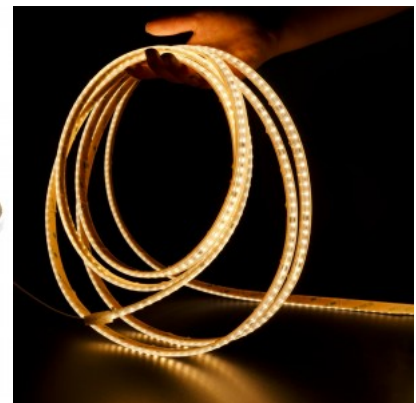

LED strip REVAL BULB 120LED 10m 230V 7W 600lm 120° IP65 830

Product code 17467

Brand [REVAL BULB](#)
Supply voltage 230V
Power factor 0.90
Output 7W
Maximum output 7W/1m
Luminous flux 600lumens
Luminaire's efficiency lm79 86W
Correlated colour temperature warm white 3000K
Lens angle 120
Source of light [EPISTAR LED](#)
Cri 80
Sdcm - macadam ellipses 3
Protection class IP65
Lifespan 50000h
Height 6.5mm
Width 12.0mm
Minimum length 1000.0mm
Length 10000.0mm
In package 1 reel
Work environment indoor / outdoor use
Operation temperature -25 - +55°C
Certificates CE
Warranty 3 years

LED strip REVAL BULB 120LED 10m 230V 7W 600lm 120° IP65 840

Product code 17468

Brand [REVAL BULB](#)
Supply voltage 230V
Power factor 0.90
Output 7W
Maximum output 7W/1m
Luminous flux 600lumens
Luminaire's efficiency lm79 86W
Correlated colour temperature pure white 4000K
Lens angle 120
Source of light [EPISTAR LED](#)
Cri 80
Sdcm - macadam ellipses 3
Protection class IP65
Lifespan 50000h
Height 6.5mm
Width 12.0mm
Minimum length 1000.0mm
Length 10000.0mm
In package 1 reel
Work environment indoor / outdoor use
Operation temperature -25 - +55°C
Certificates CE
Warranty 3 years

REVAL BULB LED strip powered directly from the mains, which is easy to install even for first-time users! This LED strip is suitable for both indoor and outdoor use due to its protection class (IP67). The strip creates a uniform, bright, clear, and natural light effect. We sell this LED strip in full rolls (20m). The length of the LED strip can be cut every 10cm so that you can install it as efficiently as possible. For detailed instructions, please refer to the user manual. You can trust our products because we sell hundreds of meters of LED strips every day! Send us an inquiry, and we will make you an offer!