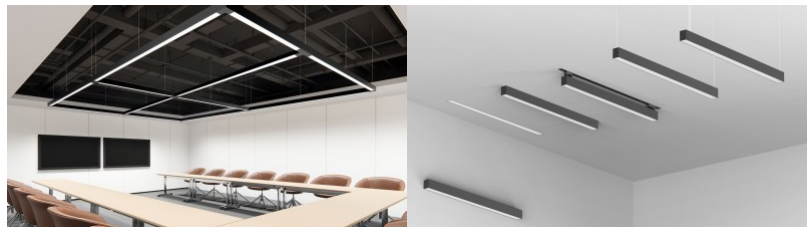

Product code 19154 DALI dimmable

Supply voltage 230V
Power factor 0.90
Dimmable DALI
Output 32W
Maximum output 32W/1m
Luminous flux 4000lumens
Luminaire's efficiency lm79 125W
Correlated colour temperature 3CCT
3000K, 3500K, 4000K
Lens angle 100
Cri 80
Ugr 18
Sdcm - macadam ellipses 6
En62471 1
Protection class IP20
Lifespan 50000h
Height 73.0mm
Width 50.0mm
Length 1500.0mm
Weight 1.15 kg
In package 1pc
Casing colour black
Casing material aluminium
Power supply [BOKE](#)
Work environment indoor use
Certificates CE, RoHS
Warranty 3 years

Prolumen Linda is a compact linear luminaire with excellent light distribution, featuring a high-quality microprismatic PMMA plastic diffuser. This luminaire is designed to provide superior lighting in any environment, perfectly fitting into both modern and classic interiors. Light tone options: 3000K - warm and cozy light 4000K - neutral and clear light 3000-6500K - adjustable light that allows you to choose the right tone according to your mood and needs Prolumen Linda luminaires are designed to be interconnected, creating a seamless and long lighting line that highlights the best features of your space. Thanks to its excellent efficiency, Prolumen Linda is an energy-efficient and environmentally friendly choice, while still delivering powerful and uniform light output.