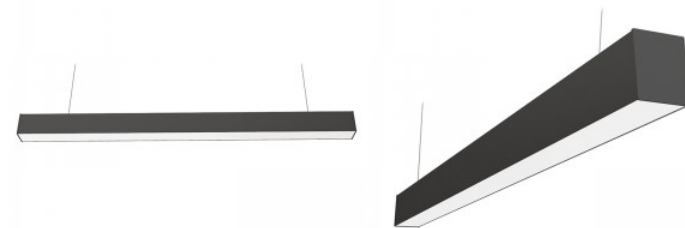

Linear Light PROLUMEN Linda 66D 1200 with downward light distribution black 230V 28W 3600lm 75° IP20 DALI 830

Product code 17751 DALI dimmable

Brand [PROLUMEN](#)
Supply voltage 230V
Power factor 0.90
Dimmable DALI
Output 28W
Maximum output 28W/1m
Luminous flux 3600lumens
Luminaire's efficiency lm79 129W
Correlated colour temperature warm white 3000K
Lens angle 75
Cri 80
Ugr 19
Sdcm - macadam ellipses 6
Protection class IP20
Lifespan 50000h
Llmf tm21 L70B50 @25°C 50.000h
Height 75.0mm
Width 56.0mm
Length 1204.0mm
Weight 2750g
In box 6pcs
Casing colour black
Casing material aluminum
Polishing matt
Power supply [BOKE](#)
Impact resistance IK06
Work environment indoor use
Operation temperature -20° - +45°C
Certificates CE
Warranty 5 years

Prolumen Linda is a compact linear luminaire with excellent light distribution, featuring a high-quality microprismatic PMMA plastic diffuser. This luminaire is designed to provide superior lighting in any environment, perfectly fitting into both modern and classic interiors. Light tone options: 3000K - warm and cozy light 4000K - neutral and clear light 3000-6500K - adjustable light that allows you to choose the right tone according to your mood and needs Prolumen Linda luminaires are designed to be interconnected, creating a seamless and long lighting line that highlights the best features of your space. Thanks to its excellent efficiency, Prolumen Linda is an energy-efficient and environmentally friendly choice, while still delivering powerful and uniform light output.