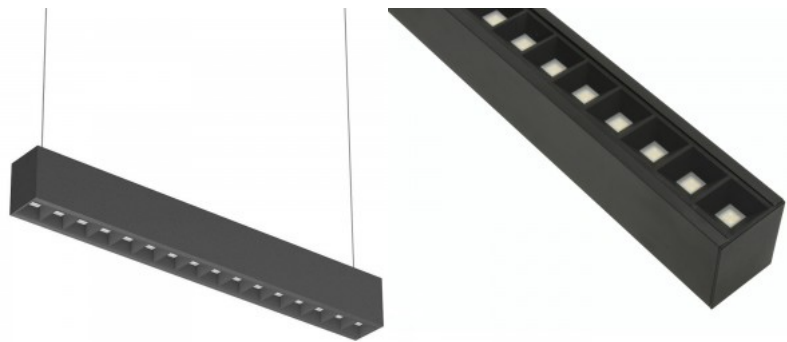

Linear Light PROLUMEN Delia UGR 600 black 230V 20W 2000lm CRI90 100° IP20 3000K, 4000K, 5700K 3CCT

Product code 15206

Brand [PROLUMEN](#)
Supply voltage 230V
Power factor 0.90
Output 20W
Maximum output 20W/1m
Luminous flux 2000lumens
Luminaire's efficiency lm79 100W
Correlated colour temperature 3CCT
3000K, 4000K, 5700K
Lens angle 100
Cri 90
Ugr 18
Sdcm - macadam ellipses 6
Protection class IP20
Lifespan 50000h
Height 70.0mm
Width 60.0mm
Length 604.0mm
Weight 1150g
Package weight 1650g
In package 1pc
In box 12pcs
Casing colour black
Casing material aluminum
Work environment indoor use
Certificates CE, RoHS
Warranty 5 years

Black body and square design. Elegant and functional, this minimalist pendant light is an excellent choice for those who appreciate simplicity and modernity in their home decor. With proper use, the luminaire is energy-efficient, environmentally friendly, and has a very long lifespan (50,000h). This luminaire has an ideal color rendering index for workspaces and offices. On some models, the light color is changeable: 3000K, 4000K, 6000K. The luminaire can be successfully installed both surface-mounted and suspended. In both cases, the result is guaranteed to be good. [Hanging cables](#) (2 pcs) must be ordered separately. Illuminate your world with LED House professionals - [check out our project portfolio here!](#)