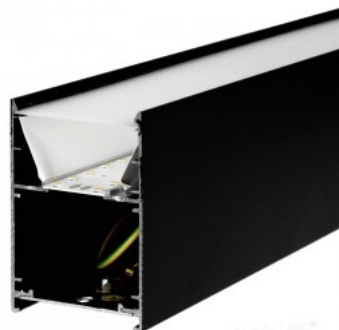

Ceiling lamp Koline 1200 black 230V 40W 4800lm 105° IP20 840

Product code 17273

Supply voltage 230V
Power factor 0.90
Output 40W
Maximum output 40W/1m
Luminous flux 4800lumens
Luminaire's efficiency lm79 120W
Correlated colour temperature pure white 4000K
Lens angle 105
Cri 80
Protection class IP20
Lifespan 50000h
Height 72.8mm
Width 50.0mm
Length 1200.0mm
Weight 1.5 kg
In package 1pc
In box 9pcs
Casing colour black
No. of switches 30000pcs
Work environment indoor use
Operation temperature -20 ~45°C
Certificates CE
Warranty 5 years

An evenly distributed light light, which can be installed both on the ceiling and suspended from the ceiling. An ideal luminaire for above desks! This luminaire is suitable for indoor use only, protection class IP20. LED lights provide clear and sharp light, which is ideal for lighting shops and other commercial spaces. Improve the quality of light in your everyday life and choose a top-notch lighting solution from [the LED house product range!](#)