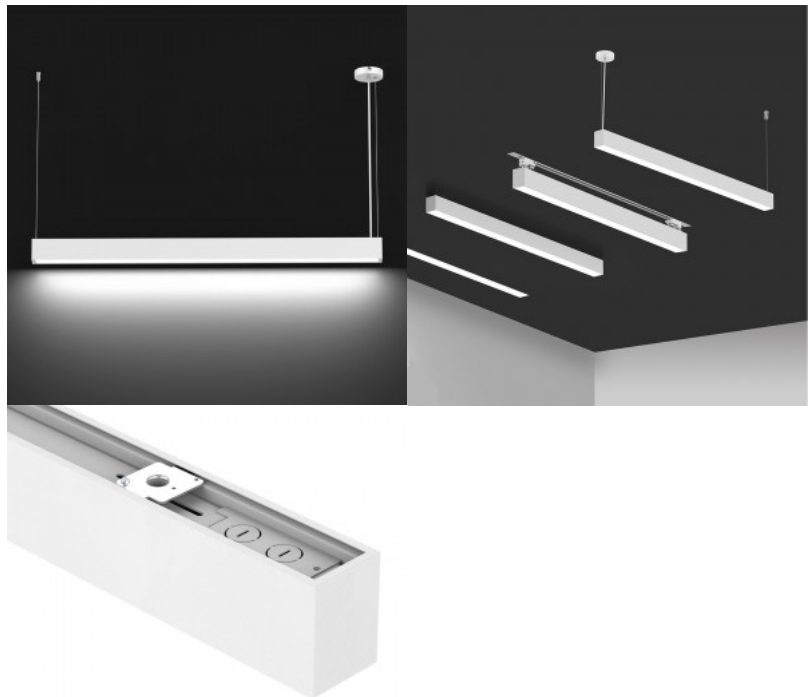

LED luminaire PROLUMEN Barrett A 1500 white 230V 45W 3750lm 75° IP20 DALI 930

Product code 17369 DALI dimmable

Brand [PROLUMEN](#)
Supply voltage 230V
Power factor 0.90
Dimmable DALI
Output 45W
Maximum output 45W/1m
Luminous flux 3750lumens
Luminaire's efficiency lm79 83W
Correlated colour temperature warm white 3000K
Lens angle 75
Cri 90
Ugr 19
Sdcm - macadam ellipses 6
Protection class IP20
Lifespan 50000h
Height 76.0mm
Width 57.0mm
Length 1512.0mm
Weight 1700g
Package weight 2133g
In box 6pcs
Casing colour white
Casing material aluminum
Power supply [BOKE](#)
Impact resistance IK06
Work environment indoor use
Operation temperature -20 ~ 45°C
Certificates CE
Warranty 5 years

Linear workplace luminaire. High quality, easy to install, and long-lasting (50000h)! This luminaire with IP20 protection class is an ideal choice for home or office environments. There is also a model with DALI dimmer available. This technology allows adjusting the brightness of the luminaire according to needs. This luminaire has an ideal color rendering index CRI90 for workspaces and offices. The model offers light temperatures ranging from warm white light (3000K) to cool white light (5700K). Illuminate your world with LED House professionals - [check out our portfolio of projects here!](#)