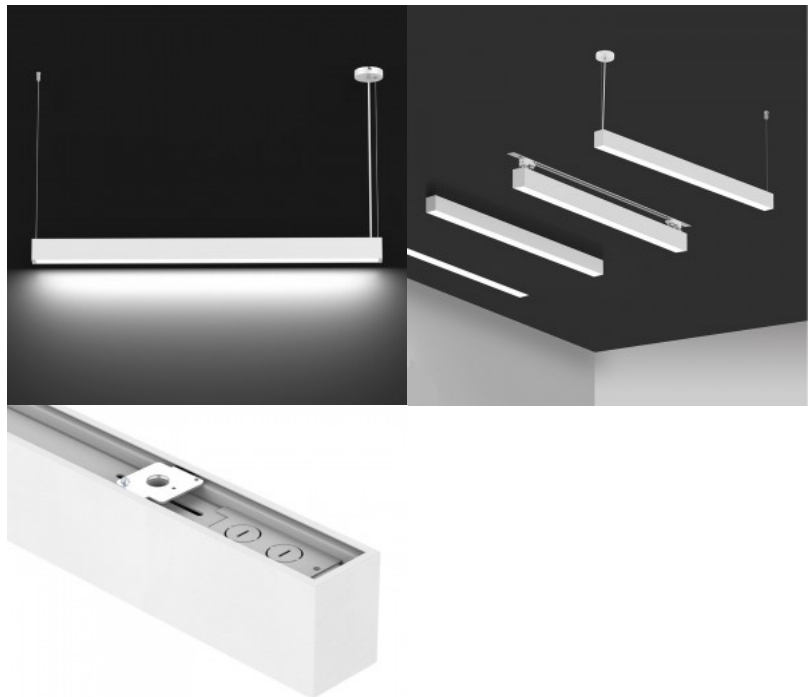

LED luminaire Prolumen Barrett 1500 white 230V 45W 4573lm CRI90 110° IP20 DALI 3000K, 4000K, 5700K 3CCT

Product code 17016 DALI dimmable

Brand [Prolumen](#)
Supply voltage 230V
Power factor 0.90
Dimmable DALI
Output 45W
Maximum output 45W/1m
Luminous flux 4573lumens
Luminaire's efficiency lm79 102W
Correlated colour temperature 3CCT
3000K, 4000K, 5700K
Lens angle 110
Cri 90
Ugr 19
Sdcm - macadam ellipses 3
Protection class IP20
Lifespan 50000h
Llmf tm21 L80B10 @25°C 50.000h
Height 76.0mm
Width 57.0mm
Length 1512.0mm
In box 6pcs
Casing colour white
Casing material aluminium
Power supply [BOKE](#)
Work environment indoor use
Operation temperature -20 ~ 45°C
Certificates CE
Warranty 5 years

Linear workplace luminaire. High quality, easy to install, and long-lasting (50000h)! This luminaire with IP20 protection class is an ideal choice for home or office environments. There is also a model with DALI dimmer available. This technology allows adjusting the brightness of the luminaire according to needs. This luminaire has an ideal color rendering index CRI90 for workspaces and offices. The model offers light temperatures ranging from warm white light (3000K) to cool white light (5700K). Illuminate your world with LED House professionals - [check out our portfolio of projects here!!](#)