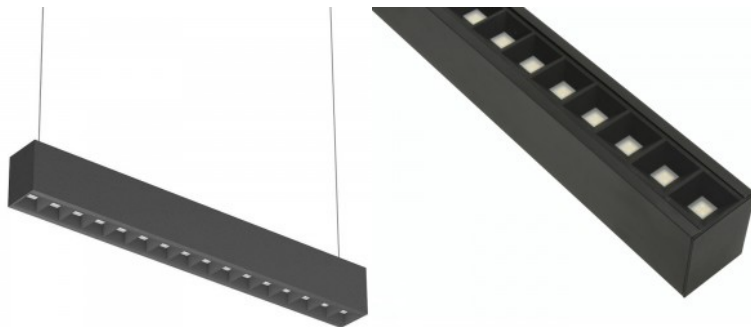

Linear light Prolumen Delia UGR19 1200 black 230V 40W 4500lm CRI90 100° IP20 3000K, 4000K, 5700K 3CCT

Product code 15026

Brand [Prolumen](#)
Supply voltage 230V
Power factor 0.90
Output 40W
Maximum output 40W/1m
Luminous flux 4500lumens
Luminaire's efficiency lm79 113W
Correlated colour temperature 3CCT
3000K, 4000K, 5700K
Lens angle 100
Cri 90
Ugr 18
Lor 80
Sdcm - macadam ellipses 6
Protection class IP20
Lifespan 50000h
Llmf tm21 L80B50 @25°C 50.000h
Height 70.0mm
Width 60.0mm
Length 1204.0mm
Weight 2.2 kg
Package weight 3 kg
In package 1pc
In box 12pcs
Casing colour black
Casing material aluminium
Work environment indoor use
Certificates CE, RoHS
Warranty 5 years

Black body and square design. Elegant and functional, this minimalist pendant light is an excellent choice for those who appreciate simplicity and modernity in their home decor. With proper use, the luminaire is energy-efficient, environmentally friendly, and has a very long lifespan (50,000h). This luminaire has an ideal color rendering index for workspaces and offices. On some models, the light color is changeable: 3000K, 4000K, 6000K. The luminaire can be successfully installed both surface-mounted and suspended. In both cases, the result is guaranteed to be good. [Hanging cables](#) (2 pcs) must be ordered separately. Illuminate your world with LED House professionals - [check out our project portfolio here!](#)