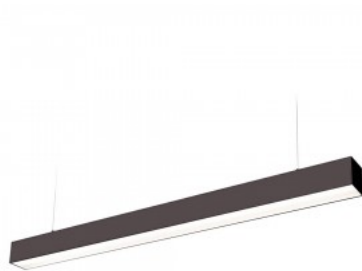

Ceiling lamp Koline 1200 black 230V 20W 2400lm 105° IP20 840

Product code 17275

Supply voltage 230V
Power factor 0.90
Output 20W
Maximum output 20W/1m
Luminous flux 2400lumens
Luminaire's efficiency lm79 120W
Correlated colour temperature pure white 4000K
Lens angle 105
Cri 80
Protection class IP20
Lifespan 50000h
Height 72.8mm
Width 50.0mm
Length 1200.0mm
Weight 1.5 kg
In package 1pc
In box 9pcs
Casing colour black
No. of switches 30000pcs
Work environment indoor use
Operation temperature -20 ~40°C
Certificates CE
Warranty 5 years

An evenly distributed light light, which can be installed both on the ceiling and suspended from the ceiling. An ideal luminaire for above desks! This luminaire is suitable for indoor use only, protection class IP20. LED lights provide clear and sharp light, which is ideal for lighting shops and other commercial spaces. Improve the quality of light in your everyday life and choose a top-notch lighting solution from [the LED house product range!](#)