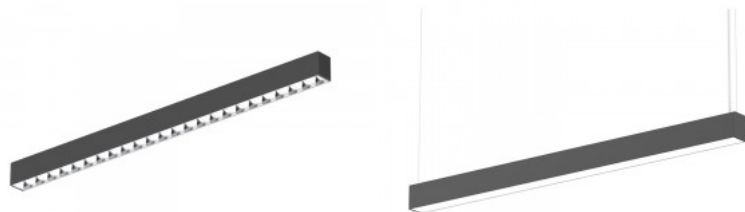

LED luminaire PROLUMEN Barrett 1500 UP/DOWN black 230V 60W 5300lm 65° IP20 DALI 930

Product code 17043 DALI dimmable

Brand [PROLUMEN](#)
Supply voltage 230V
Power factor 0.90
Dimmable DALI
Output 60W
Maximum output 60W/1m
Luminous flux 5300lumens
Luminaire's efficiency lm79 88W
Correlated colour temperature warm
white 3000K
Lens angle 65
Cri 90
Ugr 19
Sdcm - macadam ellipses 6
Protection class IP20
Lifespan 50000h
Height 76.0mm
Width 57.0mm
Length 1512.0mm
In box 6pcs
Casing colour black
Casing material aluminum
Power supply [BOKE](#)
Work environment indoor use
Operation temperature -20 ~ 45°C
Certificates CE
Warranty 5 years

Linear workplace luminaire. High quality, easy to install, and long-lasting (50000h)! This luminaire with IP20 protection class is an ideal choice for home or office environments. There is also a model with DALI dimmer available. This technology allows adjusting the brightness of the luminaire according to needs. This luminaire has an ideal color rendering index CRI90 for workspaces and offices. The model offers light temperatures ranging from warm white light (3000K) to cool white light (5700K). Illuminate your world with LED House professionals - [check out our portfolio of projects here!!](#)