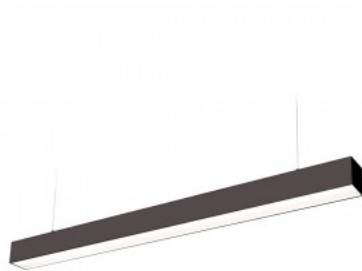

Ceiling lamp Koline K2 1200 black 230V 40W 4800lm CRI80 110° IP20 3000K, 4000K, 6500K 3CCT

Product code 18119

Supply voltage 230V
Power factor 0.90
Output 40W
Maximum output 40W/1m
Luminous flux 4800lumens
Luminaire's efficiency lm79 120W
Correlated colour temperature 3CCT
3000K, 4000K, 6500K
Lens angle 110
Cri 80
Protection class IP20
Lifespan 50000h
Height 72.8mm
Width 50.0mm
Length 1200.0mm
Weight 1.5 kg
In package 1pc
In box 9pcs
Casing colour black
No. of switches 30000pcs
Work environment indoor use
Operation temperature -20 ~45°C
Certificates CE
Warranty 5 years

An evenly distributed light light, which can be installed both on the ceiling and suspended from the ceiling. An ideal luminaire for above desks! This luminaire is suitable for indoor use only, protection class IP20. LED lights provide clear and sharp light, which is ideal for lighting shops and other commercial spaces. Improve the quality of light in your everyday life and choose a top-notch lighting solution from [the LED house product range!](#)