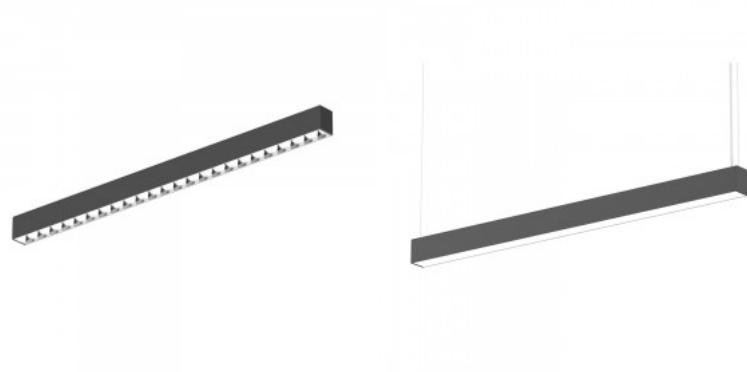

LED luminaire PROLUMEN Barrett 600 black 230V 17W 1500lm 75° IP20 930

Product code 16672

Brand [PROLUMEN](#)
Supply voltage 230V
Power factor 0.90
Output 17W
Luminous flux 1500lumens
Luminaire's efficiency lm79 88W
Correlated colour temperature warm white 3000K
Lens angle 75
Cri 90
Ugr 19
Sdcm - macadam ellipses 6
Protection class IP20
Lifespan 50000h
Height 76.0mm
Width 57.0mm
Length 602.0mm
Weight 1700g
Package weight 2133g
In box 6pcs
Casing colour black
Casing material aluminum
Power supply OSRAM
Work environment indoor use
Operation temperature -20 ~ 45°C
Certificates CE
Warranty 5 years

Linear workplace luminaire. High quality, easy to install, and long-lasting (50000h)! This luminaire with IP20 protection class is an ideal choice for home or office environments. There is also a model with DALI dimmer available. This technology allows adjusting the brightness of the luminaire according to needs. This luminaire has an ideal color rendering index CRI90 for workspaces and offices. The model offers light temperatures ranging from warm white light (3000K) to cool white light (5700K). Illuminate your world with LED House professionals - [check out our portfolio of projects here!!](#)