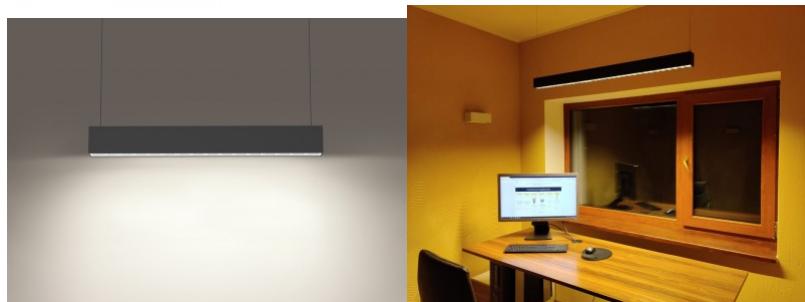

Linear Light PROLUMEN Delia UGR 600 black 230V 20W 2000lm CRI90 100° IP20 3000K, 4000K, 5700K WW/DW/CW

Product code 15206

Brand [PROLUMEN](#)
Supply voltage 230V
Power factor 0.90
Output 20W
Luminous flux 2000lumens
Luminaire's efficiency lm79 100W
Correlated colour temperature WW/DW/CW 3000K, 4000K, 5700K
Lens angle 100
Cri 90
Ugr 18
Sdcm - macadam ellipses 6
Protection class IP20
Lifespan 50000h
Height 70.0mm
Width 60.0mm
Length 604.0mm
Weight 1150g
Package weight 1650g
In package 1pc
In box 12pcs
Casing colour black
Casing material aluminum
Work environment indoor use
Certificates CE, RoHS
Warranty 5 years

Black body and square design. Elegant and functional, this minimalist pendant light is an excellent choice for those who appreciate simplicity and modernity in their home decor. With proper use, the luminaire is energy-efficient, environmentally friendly, and has a very long lifespan (50,000h). This luminaire has an ideal color rendering index for workspaces and offices. On some models, the light color is changeable: 3000K, 4000K, 6000K. The luminaire can be successfully installed both surface-mounted and suspended. In both cases, the result is guaranteed to be good. [Hanging cables](#) (2 pcs) must be ordered separately. Illuminate your world with LED House professionals - [check out our project portfolio here!](#)