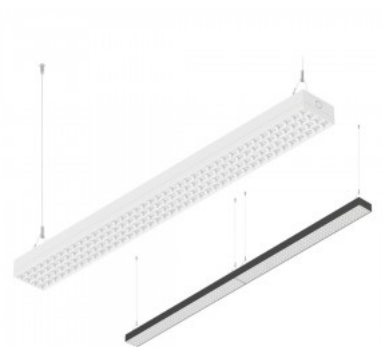

Ceiling lamp Prolumen DB157 UGR<19 1200 white 230V 40W 4550lm CRI95 80° IP20 3000K, 4000K 2CCT

Product code 18173

Brand [Prolumen](#)
Supply voltage 230V
Power factor 0.90
Output 40W
Maximum output 40W/1m
Rated current 1250mA
Luminous flux 4550lumens
Luminaire's efficiency lm79 114W
Correlated colour temperature 2CCT
3000K, 4000K
Lens angle 80
Cri 95
Ugr 19
Sdcm - macadam ellipses 3
Protection class IP20
Lifespan 50000h
Llmf tm21 L80B10 @25°C 50.000h
Height 59.0mm
Width 120.0mm
Length 1200.0mm
In package 1pc
In box 6pcs
Casing colour white
Casing material aluminium
Impact resistance IK08
Work environment indoor use
Operation temperature -20 ~45°C
Certificates CE
Warranty 5 years

Linear light Prolumen Delia UGR 600 black 230V 20W 2000lm CRI90 100° IP20 3000K, 4000K, 5700K 3CCT