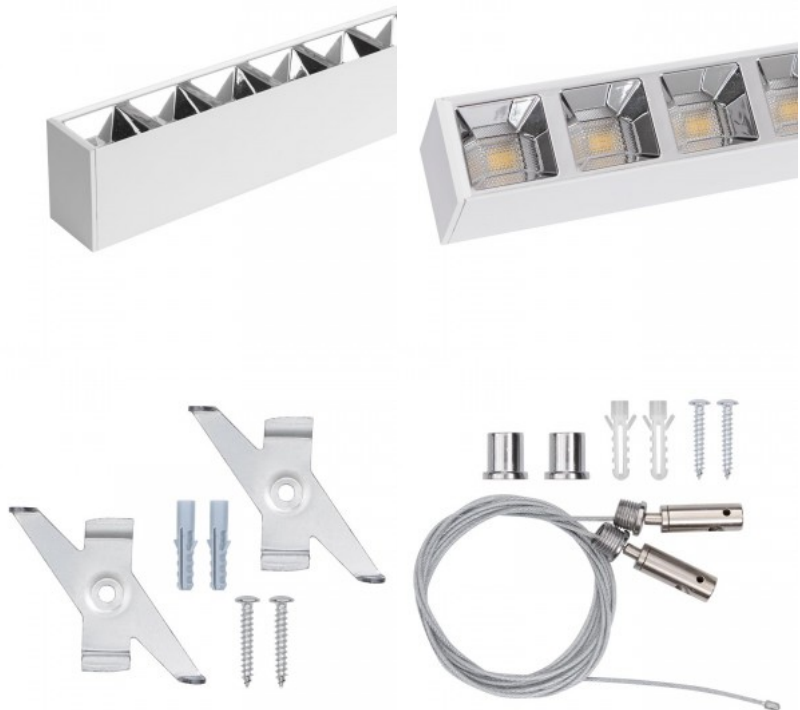

LED luminaire LSLG 1500 UGR white 230V 50W 6000lm 65° IP20 842

Product code 16307

Supply voltage 230V
Output 50W
Luminous flux 6000lumens
Luminaire's efficiency lm79 120W
Correlated colour temperature pure white 4200K
Lens angle 65
Source of light SANAN LED
Cri 80
Ugr 19
Protection class IP20
Lifespan 50000h
Llmf tm21 L70B50 @25°C 50.000h
Height 70.0mm
Width 50.0mm
Length 1500.0mm
Weight 2200g
Package weight 2400g
In package 1pc
In box 9pcs
Casing colour white
Casing material aluminum
Polishing matt
No. of switches 30000pcs
Power supply [BOKE](#)
Work environment indoor use
Certificates CE
Warranty 5 years

Linear workplace luminaire with low UGR value. This IP20-rated linear luminaire is an ideal choice for home or office environments, providing daylight illumination at a temperature of 4200K. The luminaire comes with a suspension kit. Illuminate your world with LED House professionals - [check out our project portfolio here!](#)

LED luminaire PROLUMEN Barrett 1200 recessed white 230V 36W 3100lm 75° IP20 DALI 940