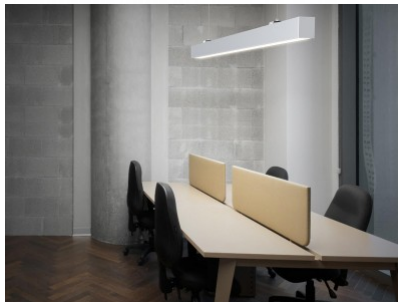

LED luminaire PROLUMEN DB158B 1500 Linkable, Opal diffuser white 230V 40W 4000lm CRI80 110° IP20 3000K, 4000K, 5700K WW/DW/CW

Product code 18071

Brand [PROLUMEN](#)
Supply voltage 230V
Power factor 0.90
Output 40W
Luminous flux 4000lumens
Luminaire's efficiency lm79 100W
Correlated colour temperature WW/DW/CW 3000K, 4000K, 5700K
Lens angle 110
Cri 80
Sdcm - macadam ellipses 6
Protection class IP20
Lifespan 50000h
Llmf tm21 L70B50 @25°C 50.000h
Height 70.0mm
Width 59.0mm
Length 1500.0mm
Weight 1960g
In box 6pcs
Casing colour white
Casing material aluminum
Polishing matt
Power supply [LIFUD](#)
Impact resistance IK06
Work environment indoor use
Certificates CE
Warranty 5 years

LED luminaire PROLUMEN DB66A 1200 white 230V 36W 3800lm CRI80 120° IP20 3000K, 4000K, 5700K WW/DW/CW