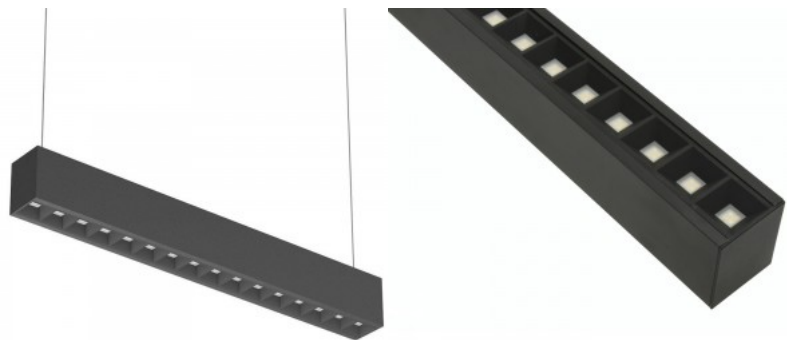

Product code 15206

Brand [Prolumen](#)
Supply voltage 230V
Power factor 0.90
Output 20W
Maximum output 20W/1m
Luminous flux 2000lumens
Luminaire's efficiency lm79 100W
Correlated colour temperature 3CCT
3000K, 4000K, 5700K
Lens angle 100
Cri 90
Ugr 18
Sdcm - macadam ellipses 6
Protection class IP20
Lifespan 50000h
Height 70.0mm
Width 60.0mm
Length 604.0mm
Weight 1.15 kg
Package weight 1.65 kg
In package 1pc
In box 12pcs
Casing colour black
Casing material aluminium
Work environment indoor use
Certificates CE, RoHS
Warranty 5 years

Black body and square design. Elegant and functional, this minimalist pendant light is an excellent choice for those who appreciate simplicity and modernity in their home decor. With proper use, the luminaire is energy-efficient, environmentally friendly, and has a very long lifespan (50,000h). This luminaire has an ideal color rendering index for workspaces and offices. On some models, the light color is changeable: 3000K, 4000K, 6000K. The luminaire can be successfully installed both surface-mounted and suspended. In both cases, the result is guaranteed to be good. [Hanging cables](#) (2 pcs) must be ordered separately. Illuminate your world with LED House professionals - [check out our project portfolio here!](#)