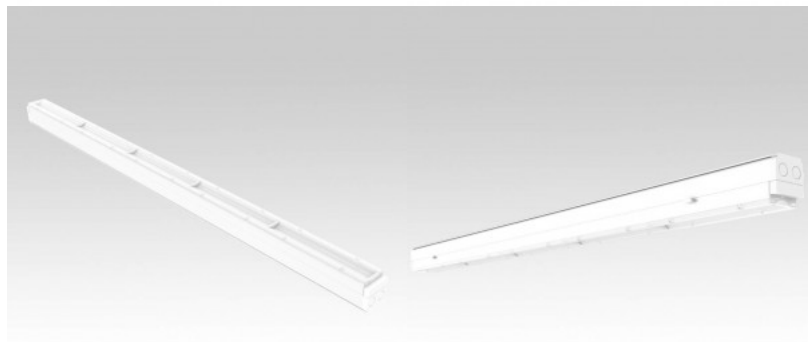

Product code 15018

Brand [PROLUMEN](#)

Supply voltage 230V

Output 75W

Luminous flux 12000lumens

Luminaire's efficiency lm79 160W

Correlated colour temperature pure white 4000K

Lens angle 90

Cri 80

Sdcm - macadam ellipses 3

Protection class IP40

Lifespan 50000h

Llmf tm21 L80B10 @25°C 80.000h

Height 72.0mm

Width 65.0mm

Length 1460.0mm

Casing colour white

Casing material aluminum

Power supply OSRAM

Work environment indoor use

Operation temperature -20°C - +45°C

Certificates CE, RoHS

Warranty 5 years

A ceiling light fixture with uniform light distribution that can be installed either flush-mounted or suspended from the ceiling. An ideal light fixture for above desks! 4000K LED lights provide clear and sharp light, perfect for illuminating stores and other commercial spaces. Option to order linear lights with different lenses and power levels: 30°, 60°, 90°, 120°, 2 x 25°. Improve your everyday lighting quality and choose a top-notch lighting solution from the LED house product range! Illuminate your world with LED House professionals - [check out our project portfolio here!](#)