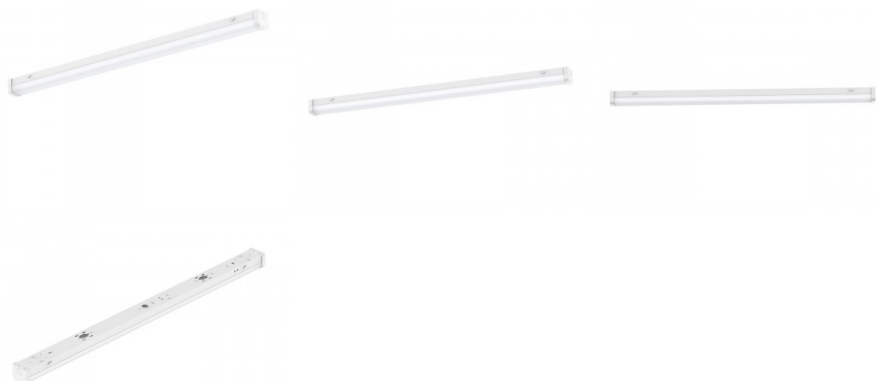

Width 71.0mm

Length 1503.0mm

In box 12pcs

Casing colour white

Impact resistance IK08

Work environment indoor use

Certificates CE

Warranty 3 years