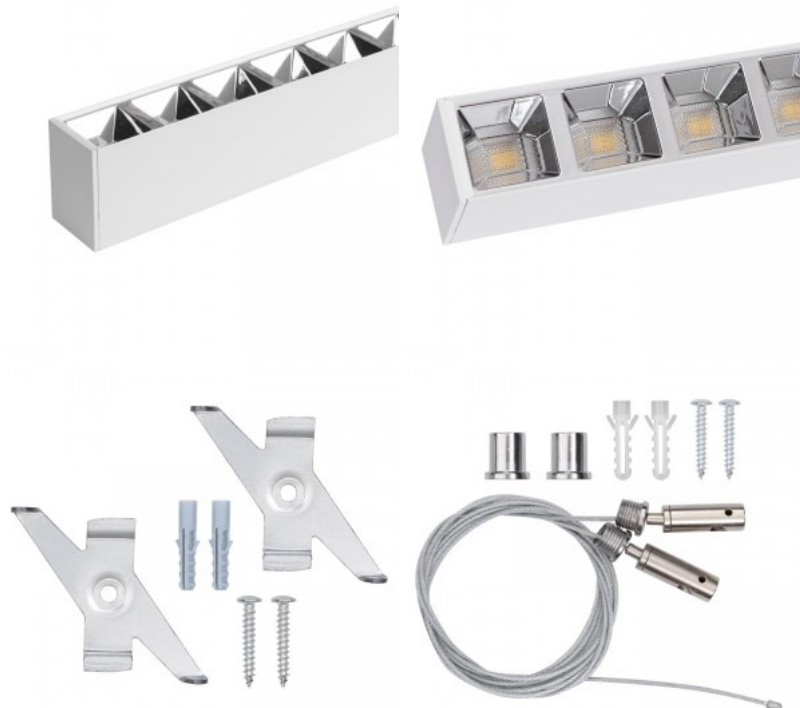

LED luminaire Leelo 1200 UGR white 230V 40W 4800lm 65° IP20 842

Product code 16308

Supply voltage 230V
Output 40W
Luminous flux 4800lumens
Luminaire's efficiency lm79 120W
Correlated colour temperature pure white 4200K
Lens angle 65
Source of light SANAN LED
Cri 80
Ugr 19
Protection class IP20
Lifespan 50000h
Llmf tm21 L70B50 @25°C 50.000h
Height 70.0mm
Width 50.0mm
Length 1200.0mm
Weight 1850g
Package weight 2000g
In package 1pc
In box 9pcs
Casing colour white
Casing material aluminum
Polishing matt
No. of switches 30000pcs
Power supply [BOKE](#)
Work environment indoor use
Certificates CE
Warranty 5 years

Linear workplace luminaire with low UGR value. This IP20-rated linear luminaire is an ideal choice for home or office environments, providing daylight illumination at a temperature of 4200K. The luminaire comes with a suspension kit. Illuminate your world with LED House professionals - [check out our project portfolio here!](#)