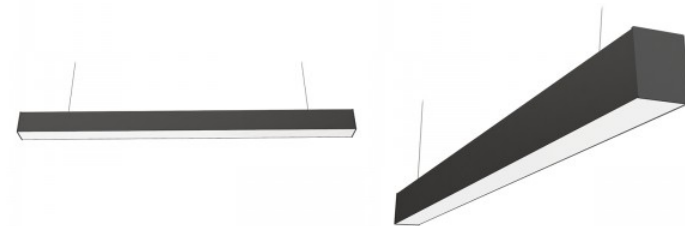

Linear Light PROLUMEN Linda 66D 1200 with downward light distribution black 230V 28W 3800lm 75° IP20 DALI 840

Product code 17750 DALI dimmable

Brand [PROLUMEN](#)
Supply voltage 230V
Power factor 0.90
Dimmable DALI
Output 28W
Maximum output 28W/1m
Luminous flux 3800lumens
Luminaire's efficiency lm79 136W
Correlated colour temperature pure white 4000K
Lens angle 75
Cri 80
Ugr 19
Sdcm - macadam ellipses 6
Protection class IP20
Lifespan 50000h
Llmf tm21 L70B50 @25°C 50.000h
Height 75.0mm
Width 56.0mm
Length 1204.0mm
Weight 2750g
In box 6pcs
Casing colour black
Casing material aluminum
Polishing matt
Power supply [BOKE](#)
Impact resistance IK06
Work environment indoor use
Operation temperature -20° - +45°C
Certificates CE
Warranty 5 years

Prolumen Linda is a compact linear luminaire with excellent light distribution, featuring a high-quality microprismatic PMMA plastic diffuser. This luminaire is designed to provide superior lighting in any environment, perfectly fitting into both modern and classic interiors. Light tone options: 3000K - warm and cozy light 4000K - neutral and clear light 3000-6500K - adjustable light that allows you to choose the right tone according to your mood and needs Prolumen Linda luminaires are designed to be interconnected, creating a seamless and long lighting line that highlights the best features of your space. Thanks to its excellent efficiency, Prolumen Linda is an energy-efficient and environmentally friendly choice, while still delivering powerful and uniform light output.