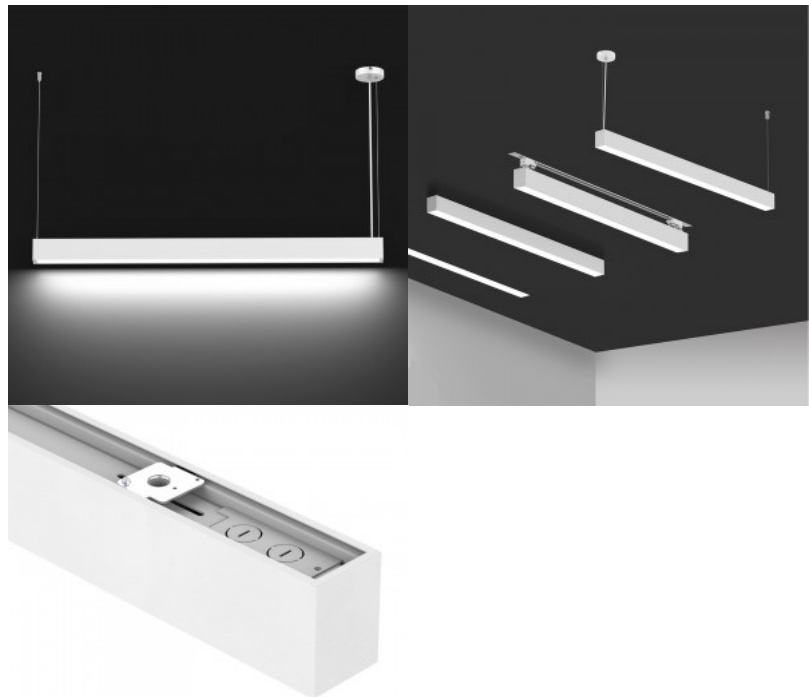

LED luminaire Prolumen Barrett A 1200 white 230V 36W 3750lm 75° IP20 DALI 930

Product code 17368 DALI dimmable

Brand [Prolumen](#)
Supply voltage 230V
Power factor 0.90
Dimmable DALI
Output 36W
Maximum output 36W/1m
Luminous flux 3750lumens
Luminaire's efficiency lm79 104W
Correlated colour temperature warm white 3000K
Lens angle 75
Cri 90
Ugr 19
Sdcm - macadam ellipses 6
Protection class IP20
Lifespan 50000h
Height 76.0mm
Width 57.0mm
Length 1212.0mm
Weight 1.7 kg
Package weight 2.13 kg
In box 6pcs
Casing colour white
Casing material aluminium
Power supply [BOKE](#)
Impact resistance IK06
Work environment indoor use
Operation temperature -20 ~ 45°C
Certificates CE
Warranty 5 years

Linear workplace luminaire. High quality, easy to install, and long-lasting (50000h)! This luminaire with IP20 protection class is an ideal choice for home or office environments. There is also a model with DALI dimmer available. This technology allows adjusting the brightness of the luminaire according to needs. This luminaire has an ideal color rendering index CRI90 for workspaces and offices. The model offers light temperatures ranging from warm white light (3000K) to cool white light (5700K). Illuminate your world with LED House professionals - [check out our portfolio of projects here!](#)