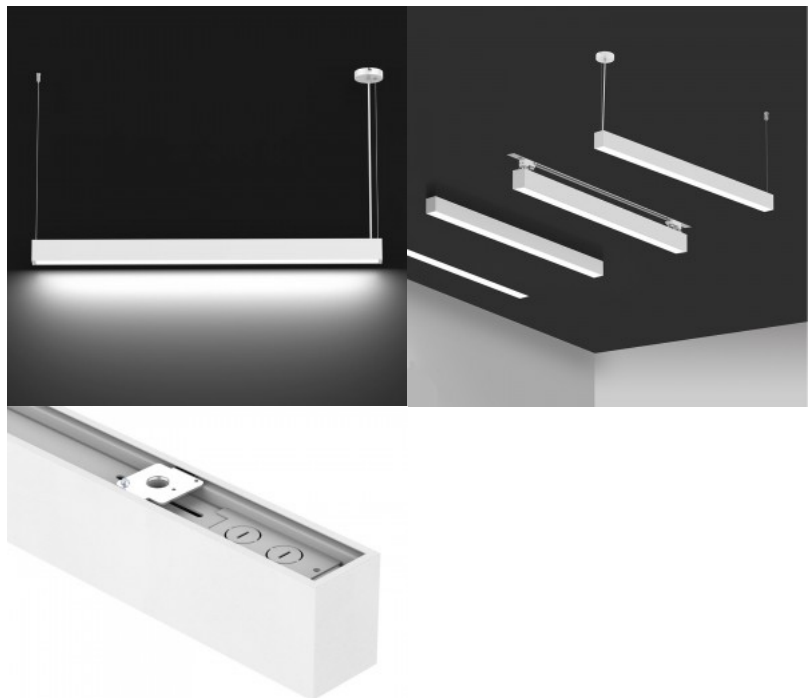

LED luminaire Prolumen Barrett 1200 white 230V 36W 3100lm CRI90 110° IP20 DALI 3000K, 4000K, 5700K 3CCT

Product code 17022 DALI dimmable

Brand [Prolumen](#)
Supply voltage 230V
Power factor 0.90
Dimmable DALI
Output 36W
Maximum output 36W/1m
Luminous flux 3100lumens
Luminaire's efficiency lm79 86W
Correlated colour temperature 3CCT
3000K, 4000K, 5700K
Lens angle 110
Cri 90
Sdcm - macadam ellipses 6
Protection class IP20
Lifespan 50000h
Llmf tm21 L70B50 @25°C 50.000h
Height 76.0mm
Width 57.0mm
Length 1212.0mm
In box 6pcs
Casing colour white
Casing material aluminium
Polishing matt
Impact resistance IK06
Work environment indoor use
Certificates CE
Warranty 5 years

Linear workplace luminaire. High quality, easy to install, and long-lasting (50000h)! This luminaire with IP20 protection class is an ideal choice for home or office environments. There is also a model with DALI dimmer available. This technology allows adjusting the brightness of the luminaire according to needs. This luminaire has an ideal color rendering index CRI90 for workspaces and offices. The model offers light temperatures ranging from warm white light (3000K) to cool white light (5700K). Illuminate your world with LED House professionals - [check out our portfolio of projects here!!](#)