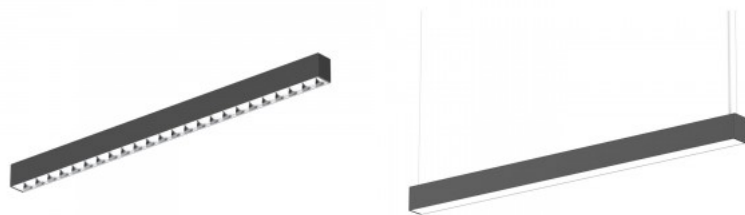

LED luminaire Prolumen Barrett 1200 black 230V 36W 3600lm 65° IP20 DALI 940

Product code 21926 DALI dimmable

Brand [Prolumen](#)
Supply voltage 230V
Power factor 0.90
Dimmable DALI
Output 36W
Maximum output 36W/1m
Luminous flux 3600lumens
Luminaire's efficiency lm79 100W
Correlated colour temperature pure white 4000K
Lens angle 65
Cri 90
Sdcm - macadam ellipses 3
Protection class IP20
Lifespan 50000h
Llmf tm21 L80B10 @25°C 50.000h
Height 76.0mm
Width 57.0mm
Length 1212.0mm
In box 6pcs
Casing colour black
Casing material aluminium
Polishing matt
Power supply [BOKE](#)
Impact resistance IK06
Work environment indoor use
Certificates CE
Warranty 5 years

Linear workplace luminaire. High quality, easy to install, and long-lasting (50000h)! This luminaire with IP20 protection class is an ideal choice for home or office environments. There is also a model with DALI dimmer available. This technology allows adjusting the brightness of the luminaire according to needs. This luminaire has an ideal color rendering index CRI90 for workspaces and offices. The model offers light temperatures ranging from warm white light (3000K) to cool white light (5700K). Illuminate your world with LED House professionals - [check out our portfolio of projects here!!](#)