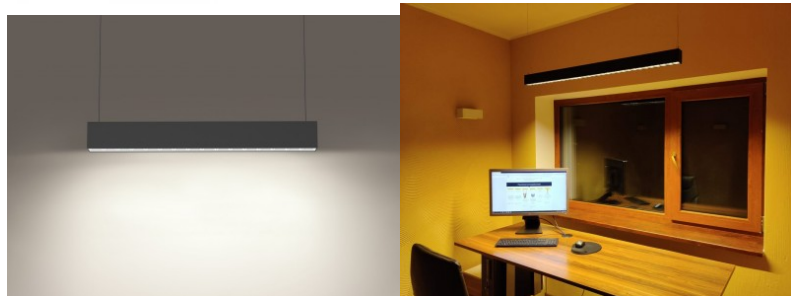

Linear Light PROLUMEN Delia UGR19 1200 black 230V 40W 4500lm CRI90 100° IP20 3000K, 4000K, 5700K WW/DW/CW

Product code 15026

Brand [PROLUMEN](#)
Supply voltage 230V
Power factor 0.90
Output 40W
Luminous flux 4500lumens
Luminaire's efficiency lm79 113W
Correlated colour temperature WW/DW/CW 3000K, 4000K, 5700K
Lens angle 100
Cri 90
Ugr 18
Lor 80
Sdcm - macadam ellipses 6
Protection class IP20
Lifespan 50000h
Llmf tm21 L80B50 @25°C 50.000h
Height 70.0mm
Width 60.0mm
Length 1204.0mm
Weight 2200g
Package weight 3000g
In package 1pc
In box 12pcs
Casing colour black
Casing material aluminum
Work environment indoor use
Certificates CE, RoHS
Warranty 5 years

Black body and square design. Elegant and functional, this minimalist pendant light is an excellent choice for those who appreciate simplicity and modernity in their home decor. With proper use, the luminaire is energy-efficient, environmentally friendly, and has a very long lifespan (50,000h). This luminaire has an ideal color rendering index for workspaces and offices. On some models, the light color is changeable: 3000K, 4000K, 6000K. The luminaire can be successfully installed both surface-mounted and suspended. In both cases, the result is guaranteed to be good. [Hanging cables](#) (2 pcs) must be ordered separately. Illuminate your world with LED House professionals - [check out our project portfolio here!](#)