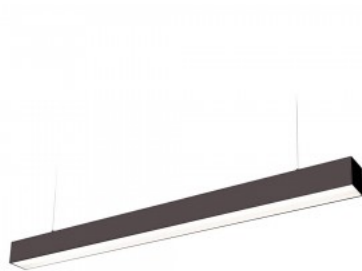

Ceiling lamp Koline K2 1200 black 230V 20W 2600lm CRI80 110° IP20 3000K, 4000K, 6500K 3CCT

Product code 18117

Supply voltage 230V
Power factor 0.90
Output 20W
Maximum output 20W/1m
Luminous flux 2600lumens
Luminaire's efficiency lm79 130W
Correlated colour temperature 3CCT 3000K, 4000K, 6500K
Lens angle 110
Cri 80
Protection class IP20
Lifespan 50000h
Height 72.8mm
Width 50.0mm
Length 1200.0mm
Weight 1.5 kg
In package 1pc
In box 9pcs
Casing colour black
No. of switches 30000pcs
Work environment indoor use
Operation temperature -20 ~40°C
Certificates CE
Warranty 5 years

An evenly distributed light light, which can be installed both on the ceiling and suspended from the ceiling. An ideal luminaire for above desks! This luminaire is suitable for indoor use only, protection class IP20. LED lights provide clear and sharp light, which is ideal for lighting shops and other commercial spaces. Improve the quality of light in your everyday life and choose a top-notch lighting solution from [the LED house product range!](#)