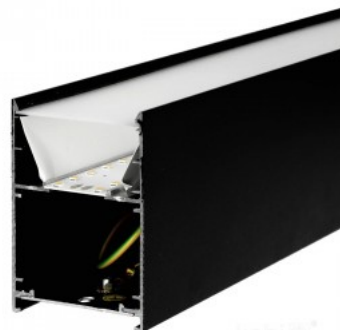

Ceiling light Koline K2 1200 black 230V 20W 2600lm CRI80 110° IP20 3000K, 4000K, 6500K 3CCT

Product code 18117

Supply voltage 230V
Power factor 0.90
Output 20W
Maximum output 20W/1m
Luminous flux 2600lumens
Luminaire's efficiency lm79 130W
Correlated colour temperature 3CCT
3000K, 4000K, 6500K
Lens angle 110
Cri 80
Protection class IP20
Lifespan 50000h
Height 72.8mm
Width 50.0mm
Length 1200.0mm
Weight 1500g
In package 1pc
In box 9pcs
Casing colour black
No. of switches 30000pcs
Work environment indoor use
Operation temperature -20 ~40°C
Certificates CE
Warranty 5 years

An evenly distributed light light, which can be installed both on the ceiling and suspended from the ceiling. An ideal luminaire for above desks! This luminaire is suitable for indoor use only, protection class IP20. LED lights provide clear and sharp light, which is ideal for lighting shops and other commercial spaces. Improve the quality of light in your everyday life and choose a top-notch lighting solution from [the LED house product range!](#)