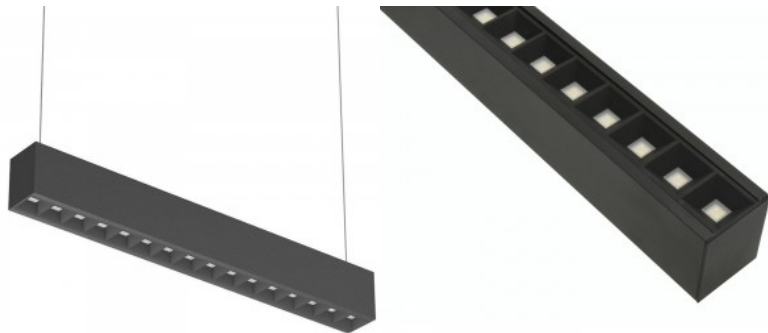

Linear Light PROLUMEN Delia UGR19 1200 black 230V 40W 4500lm CRI90 100° IP20 3000K, 4000K, 5700K WW/DW/CW

Product code 15026

Brand [PROLUMEN](#)
Supply voltage 230V
Power factor 0.90
Output 40W
Luminous flux 4500lumens
Luminaire's efficiency lm79 113W
Correlated colour temperature WW/DW/CW 3000K, 4000K, 5700K
Lens angle 100
Cri 90
Ugr 18
Lor 80
Sdcm - macadam ellipses 6
Protection class IP20
Lifespan 50000h
Llmf tm21 L80B50 @25°C 50.000h
Height 70.0mm
Width 60.0mm
Length 1204.0mm
Weight 2200g
Package weight 3000g
In package 1pc
In box 12pcs
Casing colour black
Casing material aluminum
Work environment indoor use
Certificates CE, RoHS
Warranty 5 years

Black body and square design. Elegant and functional, this minimalist pendant light is an excellent choice for those who appreciate simplicity and modernity in their home decor. With proper use, the luminaire is energy-efficient, environmentally friendly, and has a very long lifespan (50,000h). This luminaire has an ideal color rendering index for workspaces and offices. On some models, the light color is changeable: 3000K, 4000K, 6000K. The luminaire can be successfully installed both surface-mounted and suspended. In both cases, the result is guaranteed to be good. [Hanging cables](#) (2 pcs) must be ordered separately. Illuminate your world with LED House professionals - [check out our project portfolio here!](#)