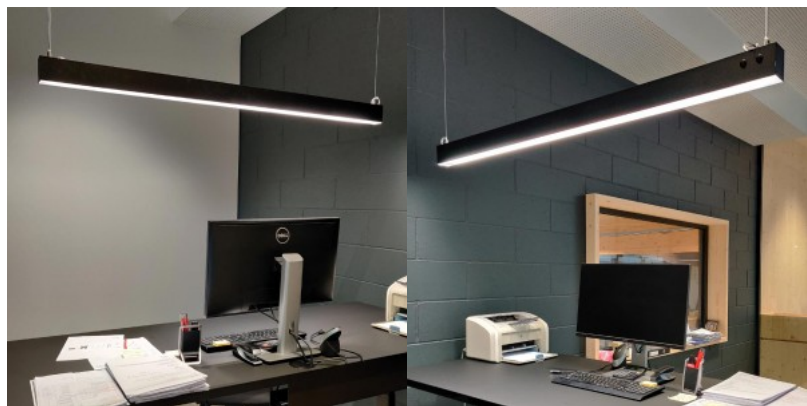

An evenly distributed light light, which can be installed both on the ceiling and suspended from the ceiling. An ideal luminaire for above desks! This luminaire is suitable for indoor use only, protection class IP20. 4000K LED lights provide clear and sharp light, which is ideal for lighting shops and other commercial spaces. Improve the quality of light in your everyday life and choose a top-notch lighting solution from [the LED house product range!](#)

Adjustable colour temperature and dimmable office light. Ideal desk lamp for work, where you can choose the brightness and suitable light temperature yourself. The luminaire has a prismatic diffuser, which makes working in this light enjoyable and does not strain the eyes. The luminaire is suspended from the ceiling with two cables, and the height of the luminaire can be adjusted. Light distribution is upwards and downwards, and when the colour temperature is changed, it changes both upwards and downwards. Facing downwards is a 3000K LED strip 45W and a 4000K LED strip 45W. Facing upwards is a 3000K + 4000K LED strip 23W. LED strip CRI90. Luminaire control with two buttons located on the housing. The luminaire is manufactured in Estonia! Improve the quality of light in your everyday life and choose a top-notch lighting solution from [the LED house product range!](#)