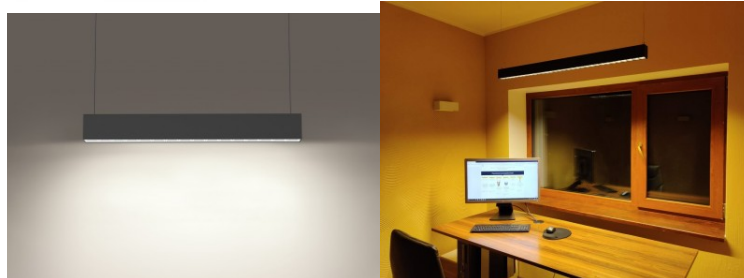

Warranty 5 years

Black body and square design. Elegant and functional, this minimalist pendant light is an excellent choice for those who appreciate simplicity and modernity in their home decor. With proper use, the luminaire is energy-efficient, environmentally friendly, and has a very long lifespan (50,000h). This luminaire has an ideal color rendering index for workspaces and offices. On some models, the light color is changeable: 3000K, 4000K, 6000K. The luminaire can be successfully installed both surface-mounted and suspended. In both cases, the result is guaranteed to be good. [Hanging cables](#) (2 pcs) must be ordered separately. Illuminate your world with LED House professionals - [check out our project portfolio here!](#)