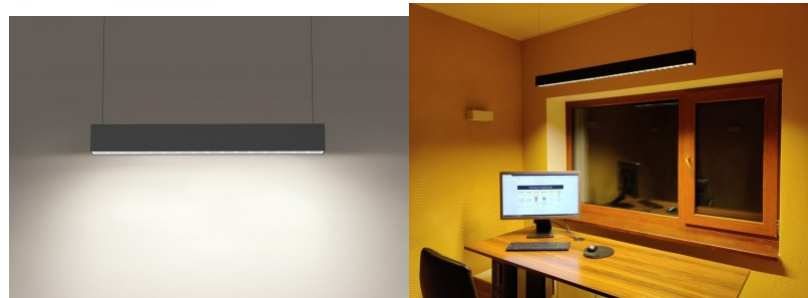

Product code 15206

Brand [Prolumen](#)
Supply voltage 230V
Power factor 0.90
Output 20W
Maximum output 20W/1m
Luminous flux 2000lumens
Luminaire's efficiency lm79 100W
Correlated colour temperature 3CCT
3000K, 4000K, 5700K
Lens angle 100
Cri 90
Ugr 18
Sdcm - macadam ellipses 6
Protection class IP20
Lifespan 50000h
Height 70.0mm
Width 60.0mm
Length 604.0mm
Weight 1.15 kg
Package weight 1.65 kg
In package 1pc
In box 12pcs
Casing colour black
Casing material aluminium
Work environment indoor use
Certificates CE, RoHS
Warranty 5 years

Black body and square design. Elegant and functional, this minimalist pendant light is an excellent choice for those who appreciate simplicity and modernity in their home decor. With proper use, the luminaire is energy-efficient, environmentally friendly, and has a very long lifespan (50,000h). This luminaire has an ideal color rendering index for workspaces and offices. On some models, the light color is changeable: 3000K, 4000K, 6000K. The luminaire can be successfully installed both surface-mounted and suspended. In both cases, the result is guaranteed to be good. [Hanging cables](#) (2 pcs) must be ordered separately. Illuminate your world with LED House professionals - [check out our project portfolio here!](#)