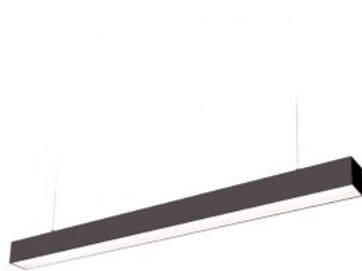

Ceiling light Koline K2 1200 black 230V 20W 2600lm CRI80 110° IP20 3000K, 4000K, 6500K 3CCT

Product code 18117

Supply voltage 230V
Power factor 0.90
Output 20W
Maximum output 20W/1m
Luminous flux 2600lumens
Luminaire's efficiency lm79 130W
Correlated colour temperature 3CCT
3000K, 4000K, 6500K
Lens angle 110
Cri 80
Protection class IP20
Lifespan 50000h
Height 72.8mm
Width 50.0mm
Length 1200.0mm
Weight 1500g
In package 1pc
In box 9pcs
Casing colour black
No. of switches 30000pcs
Work environment indoor use
Operation temperature -20 ~40°C
Certificates CE
Warranty 5 years

An evenly distributed light light, which can be installed both on the ceiling and suspended from the ceiling. An ideal luminaire for above desks! This luminaire is suitable for indoor use only, protection class IP20. LED lights provide clear and sharp light, which is ideal for lighting shops and other commercial spaces. Improve the quality of light in your everyday life and choose a top-notch lighting solution from [the LED house product range!](#)