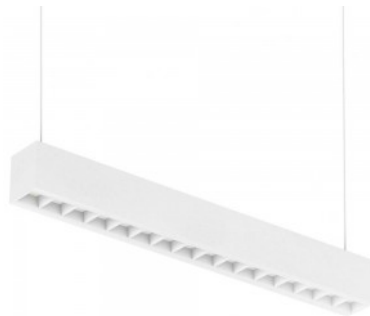

Linear Light PROLUMEN Delia UGR19 1200 white 230V 40W 4500lm CRI80 100° IP20 3000K, 4000K, 5700K 3CCT

Product code 15535

Brand [PROLUMEN](#)
Supply voltage 230V
Power factor 0.90
Output 40W
Maximum output 40W/1m
Luminous flux 4500lumens
Luminaire's efficiency lm79 113W
Correlated colour temperature 3CCT
3000K, 4000K, 5700K
Lens angle 100
Cri 80
Ugr 18
Sdcm - macadam ellipses 6
Protection class IP20
Lifespan 50000h
Llmf tm21 L80B50 @25°C 50.000h
Height 70.0mm
Width 60.0mm
Length 1204.0mm
Weight 2200g
Package weight 3000g
In package 1pc
In box 12pcs
Casing colour white
Casing material aluminum
Work environment indoor use
Certificates CE, RoHS
Warranty 5 years

White body and square design. Elegant and functional, this minimalist luminaire is an excellent choice for those who appreciate simplicity and modernity in their home decor. This luminaire can be installed as both a pendant light and surface-mounted. With proper use, the luminaire is energy-efficient, environmentally friendly, and has a very long lifespan (50,000 hours). Some models have adjustable light color: 3000K, 4000K, 6000K. The luminaire can be successfully installed both surface-mounted and suspended. In both cases, good results are guaranteed. [Suspension cables](#) (2 pcs) must be ordered separately. Illuminate your world with the help of LED House professionals - [check out our project portfolio here!](#)