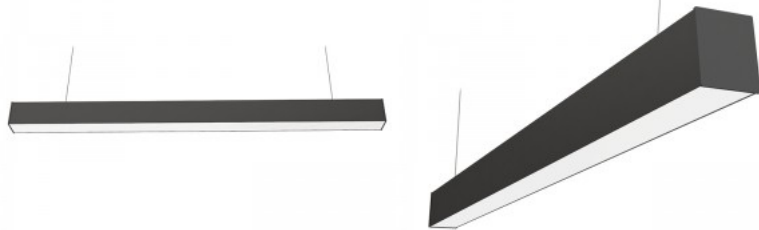

Product code 19154 DALI dimmable

Supply voltage 230V
Power factor 0.90
Dimmable DALI
Output 32W
Maximum output 32W/1m
Luminous flux 4000lumens
Luminaire's efficiency lm79 125W
Correlated colour temperature 3CCT
3000K, 3500K, 4000K
Lens angle 100
Cri 80
Ugr 18
Sdcm - macadam ellipses 6
En62471 1
Protection class IP20
Lifespan 50000h
Height 73.0mm
Width 50.0mm
Length 1500.0mm
Weight 1.15 kg
In package 1pc
Casing colour black
Casing material aluminium
Power supply [BOKE](#)
Work environment indoor use
Certificates CE, RoHS
Warranty 3 years

Prolumen Linda is a compact linear luminaire with excellent light distribution, featuring a high-quality microprismatic PMMA plastic diffuser. This luminaire is designed to provide superior lighting in any environment, perfectly fitting into both modern and classic interiors. Light tone options: 3000K - warm and cozy light 4000K - neutral and clear light 3000-6500K - adjustable light that allows you to choose the right tone according to your mood and needs Prolumen Linda luminaires are designed to be interconnected, creating a seamless and long lighting line that highlights the best features of your space. Thanks to its excellent efficiency, Prolumen Linda is an energy-efficient and environmentally friendly choice, while still delivering powerful and uniform light output.