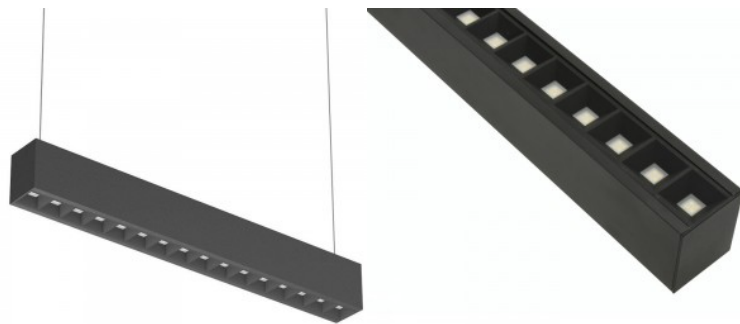

Linear light Prolumen Delia UGR19 1200 black 230V 40W 4500lm 100° IP40 DALI 840

Product code 15323 DALI dimmable

Brand [Prolumen](#)
Supply voltage 230V
Power factor 0.90
Dimmable DALI
Output 40W
Maximum output 40W/1m
Luminous flux 4500lumens
Luminaire's efficiency lm79 113W
Correlated colour temperature pure white 4000K
Lens angle 100
Cri 80
Ugr 18
Lor 80
Sdcm - macadam ellipses 6
Protection class IP40
Lifespan 50000h
Llmf tm21 L80B50 @25°C 50.000h
Height 70.0mm
Width 60.0mm
Length 1204.0mm
Weight 2.2 kg
Package weight 3 kg
In package 1pc
In box 12pcs
Casing colour black
Casing material aluminium
Work environment indoor use
Certificates CE, RoHS
Warranty 5 years

Black body and square design. Elegant and functional, this minimalist pendant light is an excellent choice for those who appreciate simplicity and modernity in their home decor. With proper use, the luminaire is energy-efficient, environmentally friendly, and has a very long lifespan (50,000h). This luminaire has an ideal color rendering index for workspaces and offices. On some models, the light color is changeable: 3000K, 4000K, 6000K. The luminaire can be successfully installed both surface-mounted and suspended. In both cases, the result is guaranteed to be good. [Hanging cables](#) (2 pcs) must be ordered separately. Illuminate your world with LED House professionals - [check out our project portfolio here!](#)