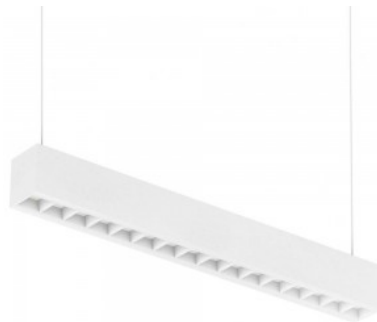

Linear Light PROLUMEN Delia UGR19 1200 white 230V 40W 4500lm CRI80 100° IP20 3000K, 4000K, 5700K WW/DW/CW

Product code 15535

Brand [PROLUMEN](#)
Supply voltage 230V
Power factor 0.90
Output 40W
Luminous flux 4500lumens
Luminaire's efficiency lm79 113W
Correlated colour temperature
WW/DW/CW 3000K, 4000K, 5700K
Lens angle 100
Cri 80
Ugr 18
Sdcm - macadam ellipses 6
Protection class IP20
Lifespan 50000h
Llmf tm21 L80B50 @25°C 50.000h
Height 70.0mm
Width 60.0mm
Length 1204.0mm
Weight 2200g
Package weight 3000g
In package 1pc
In box 12pcs
Casing colour white
Casing material aluminum
Work environment indoor use
Certificates CE, RoHS
Warranty 5 years

White body and square design. Elegant and functional, this minimalist luminaire is an excellent choice for those who appreciate simplicity and modernity in their home decor. This luminaire can be installed as both a pendant light and surface-mounted. With proper use, the luminaire is energy-efficient, environmentally friendly, and has a very long lifespan (50,000 hours). Some models have adjustable light color: 3000K, 4000K, 6000K. The luminaire can be successfully installed both surface-mounted and suspended. In both cases, good results are guaranteed. [Suspension cables](#) (2 pcs) must be ordered separately. Illuminate your world with the help of LED House professionals - [check out our project portfolio here!](#)