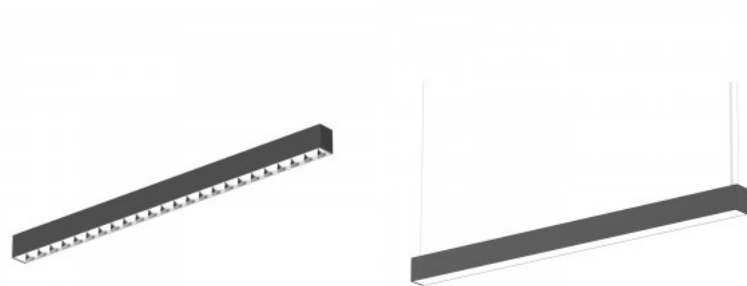

LED luminaire Prolumen Barrett 600 black 230V 17W 1500lm 75° IP20 930

Product code 16672

Brand [Prolumen](#)
Supply voltage 230V
Power factor 0.90
Output 17W
Maximum output 17W/1m
Luminous flux 1500lumens
Luminaire's efficiency lm79 88W
Correlated colour temperature warm white 3000K
Lens angle 75
Cri 90
Ugr 19
Sdcm - macadam ellipses 6
Protection class IP20
Lifespan 50000h
Height 76.0mm
Width 57.0mm
Length 602.0mm
Weight 1.7 kg
Package weight 2.13 kg
In box 6pcs
Casing colour black
Casing material aluminium
Power supply OSRAM
Work environment indoor use
Operation temperature -20 ~ 45°C
Certificates CE
Warranty 5 years

Linear workplace luminaire. High quality, easy to install, and long-lasting (50000h)! This luminaire with IP20 protection class is an ideal choice for home or office environments. There is also a model with DALI dimmer available. This technology allows adjusting the brightness of the luminaire according to needs. This luminaire has an ideal color rendering index CRI90 for workspaces and offices. The model offers light temperatures ranging from warm white light (3000K) to cool white light (5700K). Illuminate your world with LED House professionals - [check out our portfolio of projects here!!](#)