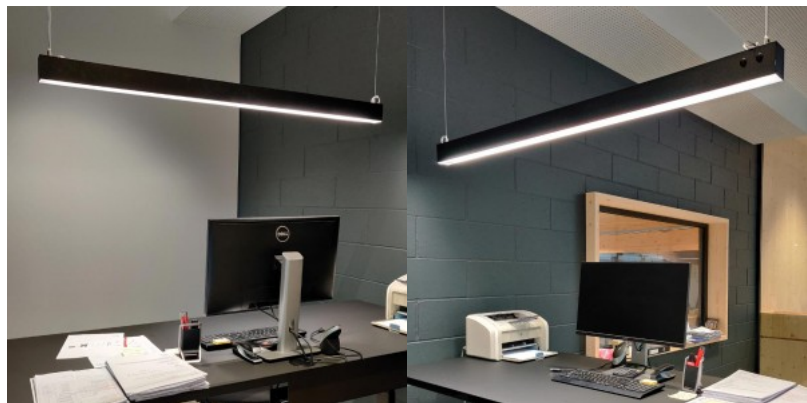

Product code 17128 PUSH dimmable

Brand LED House
Dimmable PUSH
Output 55W
Maximum output 55W/1m
Luminous flux 6000lumens
Luminaire's efficiency lm79 109W
Correlated colour temperature 2CCT
3000K-4000K
Lens angle 60
Source of light [REVAL BULB](#)
Cri 90
Protection class IP20
Lifespan 50000h
Llmf tm21 L80B50 @25°C 50.000h
Height 78.0mm
Width 58.0mm
Length 1500.0mm
Casing colour black
Casing material aluminum
Polishing matt
Power supply [LTECH](#)
Work environment indoor use
Warranty 5 years

Adjustable colour temperature and dimmable office light. Ideal desk lamp for work, where you can choose the brightness and suitable light temperature yourself. The luminaire has a prismatic diffuser, which makes working in this light enjoyable and does not strain the eyes. The luminaire is suspended from the ceiling with two cables, and the height of the luminaire can be adjusted. Light distribution is upwards and downwards, and when the colour temperature is changed, it changes both upwards and downwards. Facing downwards is a 3000K LED strip 45W and a 4000K LED strip 45W. Facing upwards is a 3000K + 4000K LED strip 23W. LED strip CRI90. Luminaire control with two buttons located on the housing. The luminaire is manufactured in Estonia! Improve the quality of light in your everyday life and choose a top-notch lighting solution from [the LED house product range!](#)