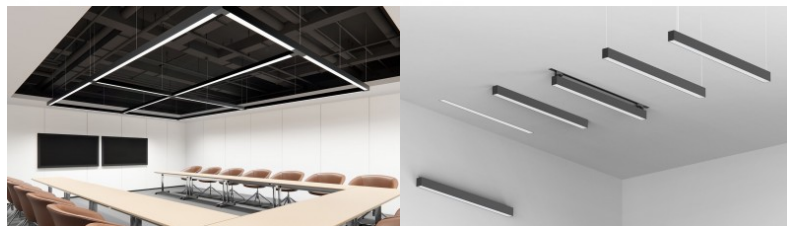

Linear Light Linda 5073 1200 MicroPrism black 230V 26W 3250lm CRI90 100° IP20 DALI 3000K, 3500K, 4000K 3CCT

Product code 19149 DALI dimmable

Supply voltage 230V
Power factor 0.90
Dimmable DALI
Output 26W
Maximum output 26W/1m
Luminous flux 3250lumens
Luminaire's efficiency lm79 125W
Correlated colour temperature 3CCT
3000K, 3500K, 4000K
Lens angle 100
Cri 90
Ugr 18
Sdcm - macadam ellipses 6
En62471 1
Protection class IP20
Lifespan 50000h
Height 73.0mm
Width 50.0mm
Length 1200.0mm
In package 1pc
Casing colour black
Casing material aluminum
Power supply [BOKE](#)
Work environment indoor use
Certificates CE, RoHS
Warranty 3 years

Prolumen Linda is a compact linear luminaire with excellent light distribution, featuring a high-quality microprismatic PMMA plastic diffuser. This luminaire is designed to provide superior lighting in any environment, perfectly fitting into both modern and classic interiors. Light tone options: 3000K - warm and cozy light 4000K - neutral and clear light 3000-6500K - adjustable light that allows you to choose the right tone according to your mood and needs Prolumen Linda luminaires are designed to be interconnected, creating a seamless and long lighting line that highlights the best features of your space. Thanks to its excellent efficiency, Prolumen Linda is an energy-efficient and environmentally friendly choice, while still delivering powerful and uniform light output.