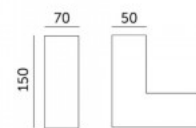

Ceiling lamp KOLINE K2 L - extension black 230V 8W 800lm CRI80 110° IP20 3000K, 4000K, 6500K 3CCT

Product code 19077

Supply voltage 230V
Power factor 0.90
Output 8W
Maximum output 8W/1m
Luminous flux 800lumens
Luminaire's efficiency lm79 100W
Correlated colour temperature 3CCT
3000K, 4000K, 6500K
Lens angle 110
Cri 80
Protection class IP20
Lifespan 50000h
In package 1pc
In box 5pcs
Casing colour black
No. of switches 30000pcs
Work environment indoor use
Operation temperature -20 ~40°C
Certificates CE EMC LVD ROHS
Warranty 5 years

The LED KOLINE K2 connector allows you to link luminaires into various shapes, offering flexible and stylish lighting solutions for any space. Built-in LEDs and a frosted diffuser provide uniform and eye-friendly illumination. A durable aluminum housing and strong polycarbonate ensure long-lasting quality. The light color can be adjusted to warm, neutral, or cool tones as needed. A wide beam angle provides good coverage, and the energy-efficient light source keeps costs low. For safety, LED replacement is permitted only by qualified personnel.