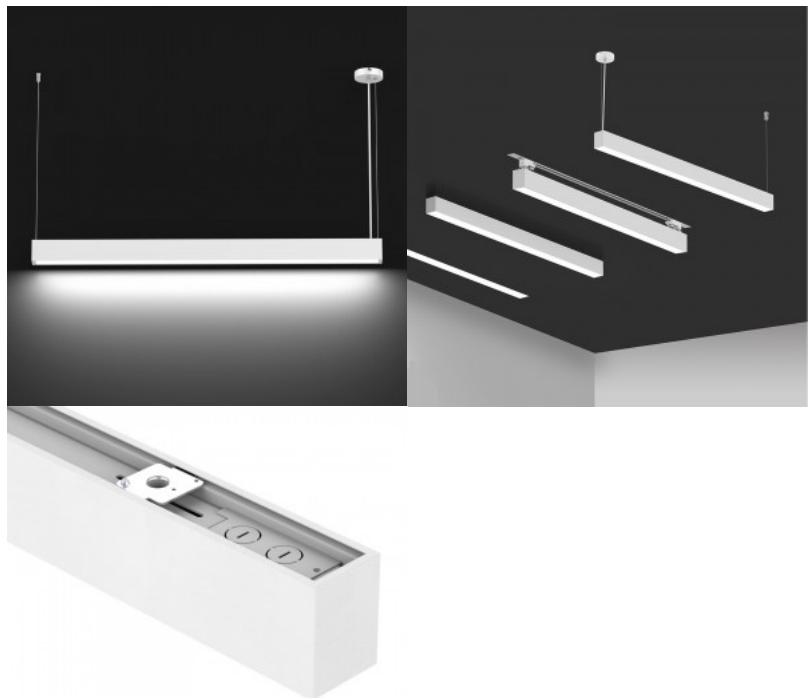

LED luminaire PROLUMEN Barrett 1200 white 230V 36W 3100lm CRI90 110° IP20 DALI 3000K, 4000K, 5700K 3CCT

Product code 17022 DALI dimmable

Brand [PROLUMEN](#)
Supply voltage 230V
Power factor 0.90
Dimmable DALI
Output 36W
Maximum output 36W/1m
Luminous flux 3100lumens
Luminaire's efficiency lm79 86W
Correlated colour temperature 3CCT
3000K, 4000K, 5700K
Lens angle 110
Cri 90
Sdcm - macadam ellipses 6
Protection class IP20
Lifespan 50000h
Llmf tm21 L70B50 @25°C 50.000h
Height 76.0mm
Width 57.0mm
Length 1212.0mm
In box 6pcs
Casing colour white
Casing material aluminum
Polishing matt
Impact resistance IK06
Work environment indoor use
Certificates CE
Warranty 5 years

Linear workplace luminaire. High quality, easy to install, and long-lasting (50000h)! This luminaire with IP20 protection class is an ideal choice for home or office environments. There is also a model with DALI dimmer available. This technology allows adjusting the brightness of the luminaire according to needs. This luminaire has an ideal color rendering index CRI90 for workspaces and offices. The model offers light temperatures ranging from warm white light (3000K) to cool white light (5700K). Illuminate your world with LED House professionals - [check out our portfolio of projects here!!](#)