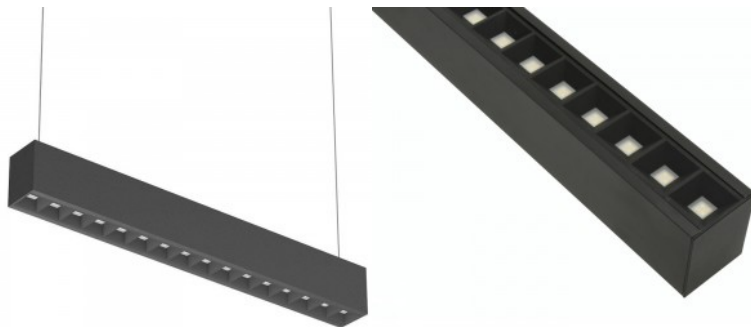

Linear Light PROLUMEN Delia UGR19 1200 DALI black 230V 40W 4500lm 100° IP40 840

Product code 15323 DALI dimmable

Brand [PROLUMEN](#)
Supply voltage 230V
Power factor 0.90
Dimmable DALI
Output 40W
Luminous flux 4500lumens
Luminaire's efficiency lm79 113W
Correlated colour temperature pure white 4000K
Lens angle 100
Cri 80
Ugr 18
Lor 80
Sdcm - macadam ellipses 6
Protection class IP40
Lifespan 50000h
Llmf tm21 L80B50 @25°C 50.000h
Height 70.0mm
Width 60.0mm
Length 1204.0mm
Weight 2200g
Package weight 3000g
In package 1pc
In box 12pcs
Casing colour black
Casing material aluminum
Work environment indoor use
Certificates CE, RoHS
Warranty 5 years

Black body and square design. Elegant and functional, this minimalist pendant light is an excellent choice for those who appreciate simplicity and modernity in their home decor. With proper use, the luminaire is energy-efficient, environmentally friendly, and has a very long lifespan (50,000h). This luminaire has an ideal color rendering index for workspaces and offices. On some models, the light color is changeable: 3000K, 4000K, 6000K. The luminaire can be successfully installed both surface-mounted and suspended. In both cases, the result is guaranteed to be good. [Hanging cables](#) (2 pcs) must be ordered separately. Illuminate your world with LED House professionals - [check out our project portfolio here!](#)