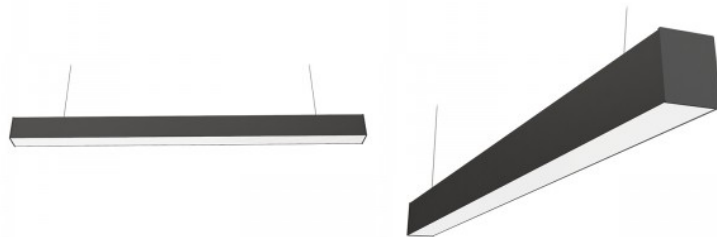

Linear Light PROLUMEN Linda C27 1200 white 230V 30W 3900lm 100° IP20 830

Product code 17909

Brand [PROLUMEN](#)
Supply voltage 230V
Power factor 0.95
Output 30W
Luminous flux 3900lumens
Luminaire's efficiency lm79 130W
Correlated colour temperature warm white 3000K
Lens angle 100
Cri 80
Sdcm - macadam ellipses 3
Protection class IP20
Lifespan 160000h
Llmf tm21 L70B50 @25°C 160.000h
Height 55.0mm
Width 50.0mm
Length 1120.0mm
Weight 1940g
In box 6pcs
Casing colour white
Casing material aluminum
Polishing matt
Power supply [TRIDONIC](#)
Impact resistance IK08
Work environment indoor use
Operation temperature -20° - +45°C
Certificates CE
Warranty 5 years

Prolumen Linda is a compact linear luminaire with excellent light distribution, featuring a high-quality microprismatic PMMA plastic diffuser. This luminaire is designed to provide superior lighting in any environment, perfectly fitting into both modern and classic interiors. Light tone options: 3000K - warm and cozy light 4000K - neutral and clear light 3000-6500K - adjustable light that allows you to choose the right tone according to your mood and needs Prolumen Linda luminaires are designed to be interconnected, creating a seamless and long lighting line that highlights the best features of your space. Thanks to its excellent efficiency, Prolumen Linda is an energy-efficient and environmentally friendly choice, while still delivering powerful and uniform light output.