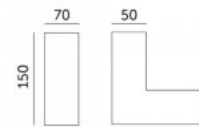

Ceiling lamp KOLINE K2 L - extension black 230V 8W 800lm CRI80 110° IP20 3000K, 4000K, 6500K 3CCT

Product code 19077

Supply voltage 230V
Power factor 0.90
Output 8W
Maximum output 8W/1m
Luminous flux 800lumens
Luminaire's efficiency lm79 100W
Correlated colour temperature 3CCT
3000K, 4000K, 6500K
Lens angle 110
Cri 80
Protection class IP20
Lifespan 50000h
In package 1pc
In box 5pcs
Casing colour black
No. of switches 30000pcs
Work environment indoor use
Operation temperature -20 ~40°C
Certificates CE EMC LVD ROHS
Warranty 5 years

The LED KOLINE K2 connector allows you to link luminaires into various shapes, offering flexible and stylish lighting solutions for any space. Built-in LEDs and a frosted diffuser provide uniform and eye-friendly illumination. A durable aluminum housing and strong polycarbonate ensure long-lasting quality. The light color can be adjusted to warm, neutral, or cool tones as needed. A wide beam angle provides good coverage, and the energy-efficient light source keeps costs low. For safety, LED replacement is permitted only by qualified personnel.