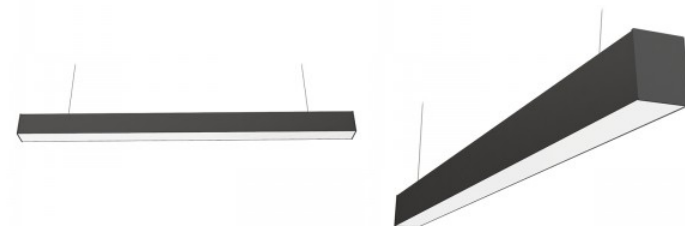

Linear light Prolumen Linda 66D 1200 with downward light distribution black 230V 28W 3600lm 75° IP20 DALI 830

Product code 17751 DALI dimmable

Brand [Prolumen](#)
Supply voltage 230V
Power factor 0.90
Dimmable DALI
Output 28W
Maximum output 28W/1m
Luminous flux 3600lumens
Luminaire's efficiency lm79 129W
Correlated colour temperature warm white 3000K
Lens angle 75
Cri 80
Ugr 19
Sdcm - macadam ellipses 6
Protection class IP20
Lifespan 50000h
Llmf tm21 L70B50 @25°C 50.000h
Height 75.0mm
Width 56.0mm
Length 1204.0mm
Weight 2.75 kg
In box 6pcs
Casing colour black
Casing material aluminium
Polishing matt
Power supply [BOKE](#)
Impact resistance IK06
Work environment indoor use
Operation temperature -20° - +45°C
Certificates CE
Warranty 5 years

Prolumen Linda is a compact linear luminaire with excellent light distribution, featuring a high-quality microprismatic PMMA plastic diffuser. This luminaire is designed to provide superior lighting in any environment, perfectly fitting into both modern and classic interiors. Light tone options: 3000K - warm and cozy light 4000K - neutral and clear light 3000-6500K - adjustable light that allows you to choose the right tone according to your mood and needs Prolumen Linda luminaires are designed to be interconnected, creating a seamless and long lighting line that highlights the best features of your space. Thanks to its excellent efficiency, Prolumen Linda is an energy-efficient and environmentally friendly choice, while still delivering powerful and uniform light output.