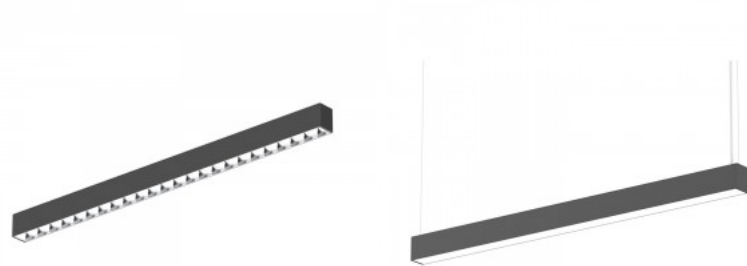

LED luminaire Prolumen Barrett 1500 black 230V 45W 4673lm CRI90 65° IP20 3000K, 4000K, 5700K 3CCT

Product code 16477

Brand [Prolumen](#)
Supply voltage 230V
Power factor 0.90
Output 45W
Maximum output 45W/1m
Luminous flux 4673lumens
Luminaire's efficiency lm79 104W
Correlated colour temperature 3CCT
3000K, 4000K, 5700K
Lens angle 65
Cri 90
Ugr 19
Sdcm - macadam ellipses 6
Protection class IP20
Lifespan 50000h
Height 76.0mm
Width 57.0mm
Length 1512.0mm
In box 6pcs
Casing colour black
Casing material aluminium
Work environment indoor use
Operation temperature -20 ~ 45°C
Certificates CE
Warranty 5 years

Linear workplace luminaire. High quality, easy to install, and long-lasting (50000h)! This luminaire with IP20 protection class is an ideal choice for home or office environments. There is also a model with DALI dimmer available. This technology allows adjusting the brightness of the luminaire according to needs. This luminaire has an ideal color rendering index CRI90 for workspaces and offices. The model offers light temperatures ranging from warm white light (3000K) to cool white light (5700K). Illuminate your world with LED House professionals - [check out our portfolio of projects here!!](#)