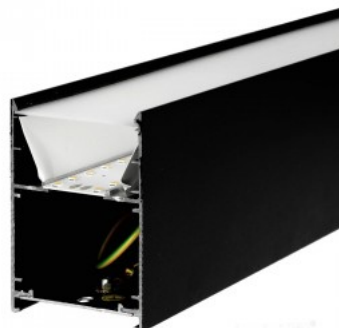

Ceiling light Koline K2 1200 black 230V 40W 5200lm CRI80 110° IP20 3000K, 4000K, 6500K 3CCT

Product code 18119

Supply voltage 230V
Power factor 0.90
Output 40W
Maximum output 40W/1m
Luminous flux 5200lumens
Luminaire's efficiency lm79 130W
Correlated colour temperature 3CCT 3000K, 4000K, 6500K
Lens angle 110
Cri 80
Protection class IP20
Lifespan 50000h
Height 72.8mm
Width 50.0mm
Length 1200.0mm
Weight 1500g
In package 1pc
In box 9pcs
Casing colour black
No. of switches 30000pcs
Work environment indoor use
Operation temperature -20 ~45°C
Certificates CE
Warranty 5 years

An evenly distributed light light, which can be installed both on the ceiling and suspended from the ceiling. An ideal luminaire for above desks! This luminaire is suitable for indoor use only, protection class IP20. LED lights provide clear and sharp light, which is ideal for lighting shops and other commercial spaces. Improve the quality of light in your everyday life and choose a top-notch lighting solution from [the LED house product range!](#)