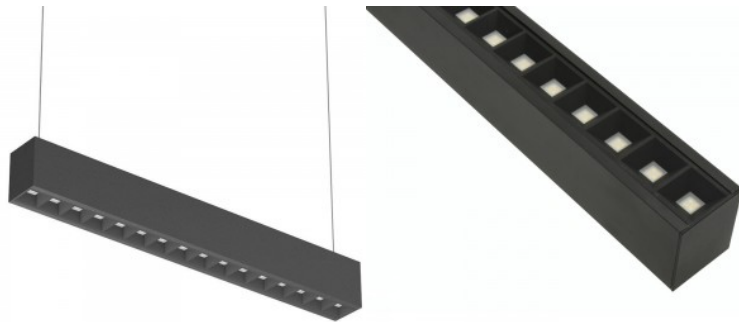

Linear Light PROLUMEN Delia UGR19 1200 black 230V 40W 4500lm 100° IP40 DALI 840

Product code 15323 DALI dimmable

Brand [PROLUMEN](#)
Supply voltage 230V
Power factor 0.90
Dimmable DALI
Output 40W
Maximum output 40W/1m
Luminous flux 4500lumens
Luminaire's efficiency lm79 113W
Correlated colour temperature pure white 4000K
Lens angle 100
Cri 80
Ugr 18
Lor 80
Sdcm - macadam ellipses 6
Protection class IP40
Lifespan 50000h
Llmf tm21 L80B50 @25°C 50.000h
Height 70.0mm
Width 60.0mm
Length 1204.0mm
Weight 2200g
Package weight 3000g
In package 1pc
In box 12pcs
Casing colour black
Casing material aluminum
Work environment indoor use
Certificates CE, RoHS
Warranty 5 years

Black body and square design. Elegant and functional, this minimalist pendant light is an excellent choice for those who appreciate simplicity and modernity in their home decor. With proper use, the luminaire is energy-efficient, environmentally friendly, and has a very long lifespan (50,000h). This luminaire has an ideal color rendering index for workspaces and offices. On some models, the light color is changeable: 3000K, 4000K, 6000K. The luminaire can be successfully installed both surface-mounted and suspended. In both cases, the result is guaranteed to be good. [Hanging cables](#) (2 pcs) must be ordered separately. Illuminate your world with LED House professionals - [check out our project portfolio here!](#)