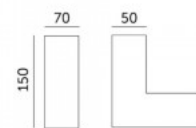

Ceiling light KOLINE K2 L - extension black 230V 8W 800lm CRI80 110° IP20 3000K, 4000K, 6500K 3CCT

Product code 19077

Supply voltage 230V
Power factor 0.90
Output 8W
Maximum output 8W/1m
Luminous flux 800lumens
Luminaire's efficiency lm79 100W
Correlated colour temperature 3CCT
3000K, 4000K, 6500K
Lens angle 110
Cri 80
Protection class IP20
Lifespan 50000h
In package 1pc
In box 5pcs
Casing colour black
No. of switches 30000pcs
Work environment indoor use
Operation temperature -20 ~40°C
Certificates CE EMC LVD ROHS
Warranty 5 years

The LED KOLINE K2 connector allows you to link luminaires into various shapes, offering flexible and stylish lighting solutions for any space. Built-in LEDs and a frosted diffuser provide uniform and eye-friendly illumination. A durable aluminum housing and strong polycarbonate ensure long-lasting quality. The light color can be adjusted to warm, neutral, or cool tones as needed. A wide beam angle provides good coverage, and the energy-efficient light source keeps costs low. For safety, LED replacement is permitted only by qualified personnel.