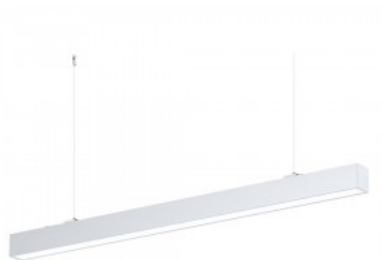

Linear light Prolumen Linda 66D 1200 with downward light distribution white 230V 28W 3800lm 75° IP20 DALI 840

Product code 20672 DALI dimmable

Brand [Prolumen](#)
Supply voltage 230V
Power factor 0.90
Dimmable DALI
Output 28W
Maximum output 28W/1m
Luminous flux 3800lumens
Luminaire's efficiency lm79 136W
Correlated colour temperature pure white 4000K
Lens angle 75
Cri 80
Ugr 19
Sdcm - macadam ellipses 6
Protection class IP20
Lifespan 50000h
Llmf tm21 L70B50 @25°C 50.000h
Height 75.0mm
Width 56.0mm
Length 1204.0mm
Weight 2.75 kg
In box 6pcs
Casing colour white
Casing material aluminium
Polishing matt
Power supply [BOKE](#)
Impact resistance IK06
Work environment indoor use
Operation temperature -20° - +45°C
Certificates CE
Warranty 5 years

Linear light Prolumen Linda 66D 1200 with light distribution up and down + suspension wires. black 230V 40W 5550lm 75° IP20 DALI / PUSH 840