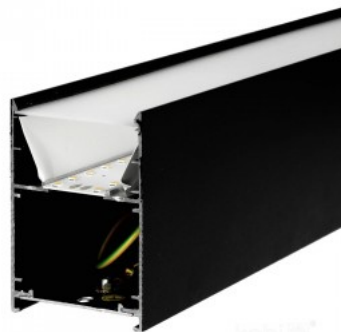

Ceiling lamp Koline K2 1200 black 230V 40W 4800lm CRI80 110° IP20 3000K, 4000K, 6500K 3CCT

Product code 18119

Supply voltage 230V
Power factor 0.90
Output 40W
Maximum output 40W/1m
Luminous flux 4800lumens
Luminaire's efficiency lm79 120W
Correlated colour temperature 3CCT
3000K, 4000K, 6500K
Lens angle 110
Cri 80
Protection class IP20
Lifespan 50000h
Height 72.8mm
Width 50.0mm
Length 1200.0mm
Weight 1.5 kg
In package 1pc
In box 9pcs
Casing colour black
No. of switches 30000pcs
Work environment indoor use
Operation temperature -20 ~45°C
Certificates CE
Warranty 5 years

An evenly distributed light light, which can be installed both on the ceiling and suspended from the ceiling. An ideal luminaire for above desks! This luminaire is suitable for indoor use only, protection class IP20. LED lights provide clear and sharp light, which is ideal for lighting shops and other commercial spaces. Improve the quality of light in your everyday life and choose a top-notch lighting solution from [the LED house product range!](#)