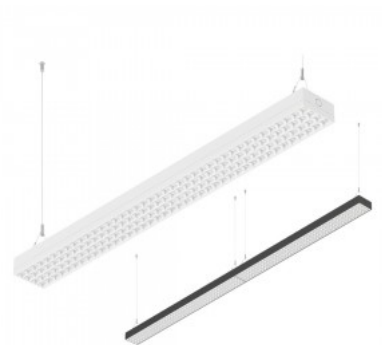

Ceiling lamp Prolumen DB157 UGR<19 1200 white 230V 40W 4550lm CRI95 80° IP20 3000K, 4000K 2CCT

Product code 18173

Brand [Prolumen](#)
Supply voltage 230V
Power factor 0.90
Output 40W
Maximum output 40W/1m
Rated current 1250mA
Luminous flux 4550lumens
Luminaire's efficiency lm79 114W
Correlated colour temperature 2CCT
3000K, 4000K
Lens angle 80
Cri 95
Ugr 19
Sdcm - macadam ellipses 3
Protection class IP20
Lifespan 50000h
Llmf tm21 L80B10 @25°C 50.000h
Height 59.0mm
Width 120.0mm
Length 1200.0mm
In package 1pc
In box 6pcs
Casing colour white
Casing material aluminium
Impact resistance IK08
Work environment indoor use
Operation temperature -20 ~45°C
Certificates CE
Warranty 5 years

LED luminaire Prolumen DB74 1500 Bianca white 230V 50W 4900lm 120° IP44 DALI 840