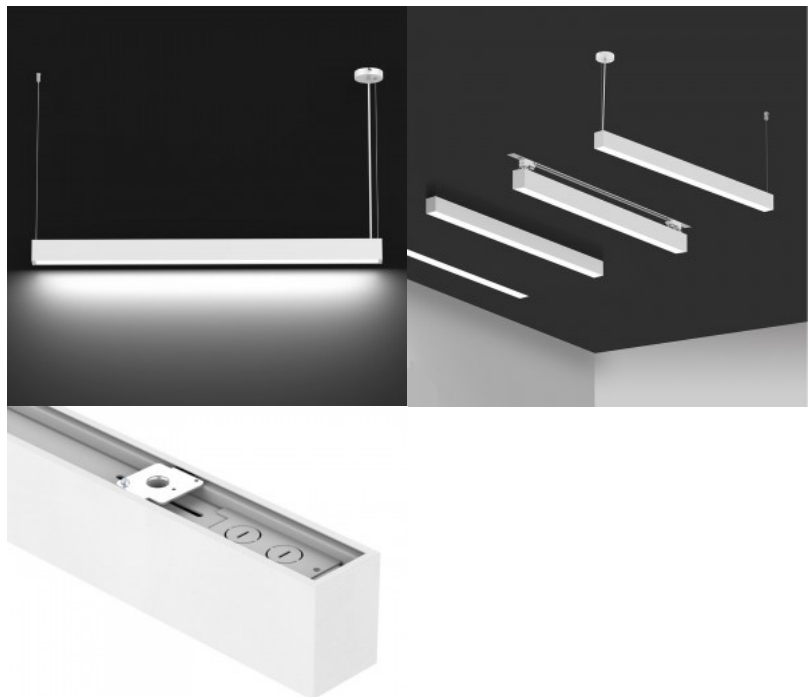

LED luminaire PROLUMEN Barrett 1200 UP/DOWN white 230V 36W 4100lm 110° IP20 DALI 940

Product code 16992 DALI dimmable

Brand [PROLUMEN](#)

Supply voltage 230V

Power factor 0.90

Dimmable DALI

Output 36W

Luminous flux 4100lumens

Luminaire's efficiency lm79 114W

Correlated colour temperature pure white 4000K

Lens angle 110

Cri 90

Sdcm - macadam ellipses 6

Protection class IP20

Lifespan 50000h

Llmf tm21 L70B50 @25°C 50.000h

Height 76.0mm

Width 57.0mm

Length 1212.0mm

In box 6pcs

Casing colour white

Casing material aluminum

Polishing matt

Impact resistance IK06

Work environment indoor use

Certificates CE

Warranty 5 years

Linear workplace luminaire. High quality, easy to install, and long-lasting (50000h)! This luminaire with IP20 protection class is an ideal choice for home or office environments.

There is also a model with DALI dimmer available. This technology allows adjusting the brightness of the luminaire according to needs. This luminaire has an ideal color rendering index CRI90 for workspaces and offices. The model offers light temperatures ranging from warm white light (3000K) to cool white light (5700K). Illuminate your world with LED House professionals - [check out our portfolio of projects here!!](#)