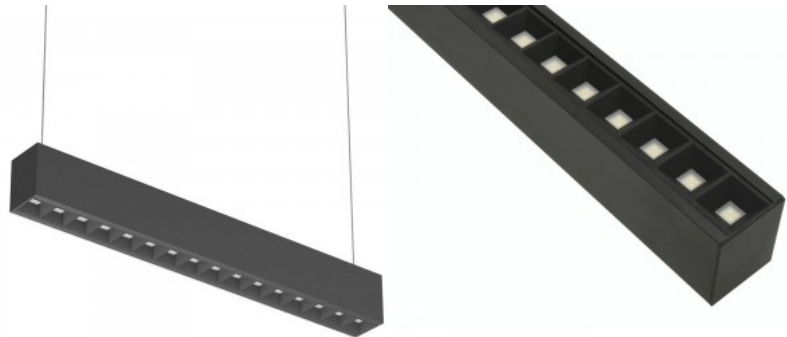

Product code 15206

Brand [Prolumen](#)

Supply voltage 230V

Power factor 0.90

Output 20W

Maximum output 20W/1m

Luminous flux 2000lumens

Luminaire's efficiency lm79 100W

Correlated colour temperature 3CCT
3000K, 4000K, 5700K

Lens angle 100

Cri 90

Ugr 18

Sdcm - macadam ellipses 6

Protection class IP20

Lifespan 50000h

Height 70.0mm

Width 60.0mm

Length 604.0mm

Weight 1.15 kg

Package weight 1.65 kg

In package 1pc

In box 12pcs

Casing colour black

Casing material aluminium

Work environment indoor use

Certificates CE, RoHS

Warranty 5 years

Black body and square design. Elegant and functional, this minimalist pendant light is an excellent choice for those who appreciate simplicity and modernity in their home decor. With proper use, the luminaire is energy-efficient, environmentally friendly, and has a very long lifespan (50,000h). This luminaire has an ideal color rendering index for workspaces and offices. On some models, the light color is changeable: 3000K, 4000K, 6000K. The luminaire can be successfully installed both surface-mounted and suspended. In both cases, the result is guaranteed to be good. [Hanging cables](#) (2 pcs) must be ordered separately. Illuminate your world with LED House professionals - [check out our project portfolio here!](#)