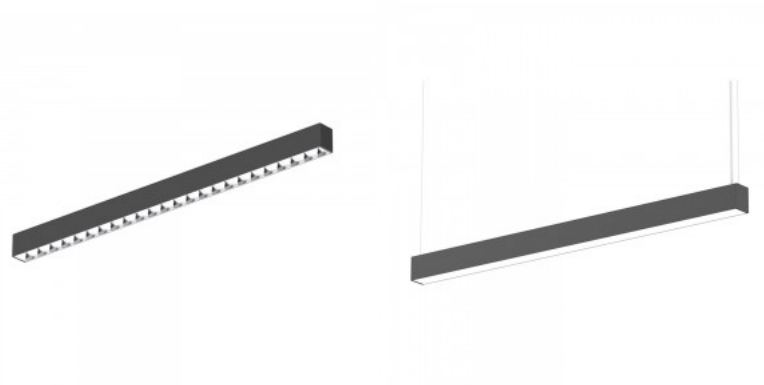

LED luminaire PROLUMEN Barrett A 600 up-down black 230V 22W 1950lm CRI90 110° IP20 DALI 3000K, 4000K, 5700K 3CCT

Product code 17352 DALI dimmable

Brand [PROLUMEN](#)
Supply voltage 230V
Power factor 0.90
Dimmable DALI
Output 22W
Maximum output 22W/1m
Luminous flux 1950lumens
Luminaire's efficiency lm79 89W
Correlated colour temperature 3CCT
3000K, 4000K, 5700K
Lens angle 110
Cri 90
Ugr 19
Sdcm - macadam ellipses 6
Protection class IP20
Lifespan 50000h
Height 76.0mm
Width 57.0mm
Length 602.0mm
Weight 1700g
Package weight 2133g
In box 6pcs
Casing colour black
Casing material aluminum
Impact resistance IK06
Work environment indoor use
Operation temperature -20 ~ 45°C
Certificates CE
Warranty 5 years

Linear workplace luminaire. High quality, easy to install, and long-lasting (50000h)! This luminaire with IP20 protection class is an ideal choice for home or office environments. There is also a model with DALI dimmer available. This technology allows adjusting the brightness of the luminaire according to needs. This luminaire has an ideal color rendering index CRI90 for workspaces and offices. The model offers light temperatures ranging from warm white light (3000K) to cool white light (5700K). Illuminate your world with LED House professionals - [check out our portfolio of projects here!!](#)