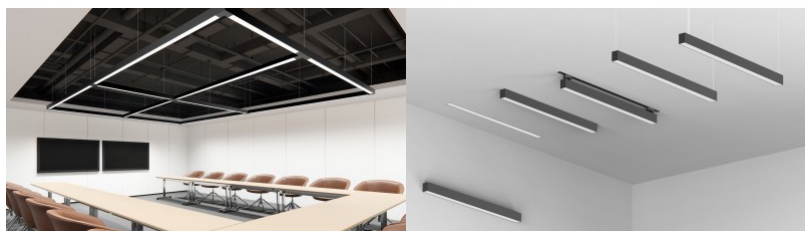

Product code 17909

Brand [Prolumen](#)
Supply voltage 230V
Power factor 0.95
Output 30W
Maximum output 30W/1m
Luminous flux 3900lumens
Luminaire's efficiency lm79 130W
Correlated colour temperature warm white 3000K
Lens angle 100
Cri 80
Sdcm - macadam ellipses 3
Protection class IP20
Lifespan 160000h
Llmf tm21 L70B50 @25°C 160.000h
Height 55.0mm
Width 50.0mm
Length 1120.0mm
Weight 1.94 kg
In box 6pcs
Casing colour white
Casing material aluminium
Polishing matt
Power supply [TRIDONIC](#)
Impact resistance IK08
Work environment indoor use
Operation temperature -20° - +45°C
Certificates CE
Warranty 5 years

Prolumen Linda is a compact linear luminaire with excellent light distribution, featuring a high-quality microprismatic PMMA plastic diffuser. This luminaire is designed to provide superior lighting in any environment, perfectly fitting into both modern and classic interiors. Light tone options: 3000K - warm and cozy light 4000K - neutral and clear light 3000-6500K - adjustable light that allows you to choose the right tone according to your mood and needs Prolumen Linda luminaires are designed to be interconnected, creating a seamless and long lighting line that highlights the best features of your space. Thanks to its excellent efficiency, Prolumen Linda is an energy-efficient and environmentally friendly choice, while still delivering powerful and uniform light output.