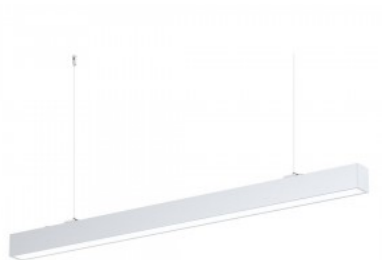

Linear light Prolumen Linda 66D 1200 with downward light distribution white 230V 28W 3800lm 75° IP20 DALI 840

Product code 20672 DALI dimmable

Brand [Prolumen](#)

Supply voltage 230V

Power factor 0.90

Dimmable DALI

Output 28W

Maximum output 28W/1m

Luminous flux 3800lumens

Luminaire's efficiency lm79 136W

Correlated colour temperature pure white 4000K

Lens angle 75

Cri 80

Ugr 19

Sdcm - macadam ellipses 6

Protection class IP20

Lifespan 50000h

Llmf tm21 L70B50 @25°C 50.000h

Height 75.0mm

Width 56.0mm

Length 1204.0mm

Weight 2.75 kg

In box 6pcs

Casing colour white

Casing material aluminium

Polishing matt

Power supply [BOKE](#)

Impact resistance IK06

Work environment indoor use

Operation temperature -20° - +45°C

Certificates CE

Warranty 5 years

Linear light Prolumen Linda 66D 1200 with light distribution up and down + suspension wires. black 230V 40W 5550lm 75° IP20 DALI / PUSH 840