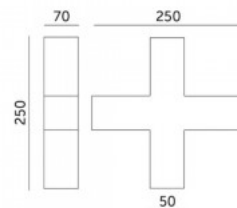

Ceiling lamp KOLINE K2 X - extension black 230V 15W 1500lm CRI80 110° IP20 3000K, 4000K, 6500K 3CCT

Product code 19078

Supply voltage 230V
Power factor 0.90
Output 15W
Maximum output 15W/1m
Rated current 70mA
Luminous flux 1500lumens
Luminaire's efficiency lm79 100W
Correlated colour temperature 3CCT
3000K, 4000K, 6500K
Lens angle 110
Cri 80
Protection class IP20
Lifespan 50000h
In package 1pc
In box 5pcs
Casing colour black
No. of switches 30000pcs
Work environment indoor use
Operation temperature -20 ~40°C
Certificates CE EMC LVD ROHS
Warranty 5 years

The LED KOLINE K2 connector allows you to link luminaires into various shapes, offering flexible and stylish lighting solutions for any space. Built-in LEDs and a frosted diffuser provide uniform and eye-friendly illumination. A durable aluminum housing and strong polycarbonate ensure long-lasting quality. The light color can be adjusted to warm, neutral, or cool tones as needed. A wide beam angle provides good coverage, and the energy-efficient light source keeps costs low. For safety, LED replacement is permitted only by qualified personnel.

Linear light Linda 5073 1200 MicroPrism black 230V 26W 3250lm CRI80 100° IP20 DALI 3000K, 3500K, 4000K 3CCT