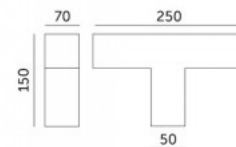

Ceiling light KOLINE K2 T - extension black 230V 11W 1100lm CRI80 110° IP20 3000K, 4000K, 6500K 3CCT

Product code 19076

Supply voltage 230V
Power factor 0.90
Output 11W
Maximum output 11W/1m
Luminous flux 1100lumens
Luminaire's efficiency lm79 100W
Correlated colour temperature 3CCT
3000K, 4000K, 6500K
Lens angle 110
Cri 80
Protection class IP20
Lifespan 50000h
In package 1pc
In box 5pcs
Casing colour black
No. of switches 30000pcs
Work environment indoor use
Operation temperature -20 ~40°C
Certificates CE EMC LVD ROHS
Warranty 5 years

The LED KOLINE K2 connector allows you to link luminaires into various shapes, offering flexible and stylish lighting solutions for any space. Built-in LEDs and a frosted diffuser provide uniform and eye-friendly illumination. A durable aluminum housing and strong polycarbonate ensure long-lasting quality. The light color can be adjusted to warm, neutral, or cool tones as needed. A wide beam angle provides good coverage, and the energy-efficient light source keeps costs low. For safety, LED replacement is permitted only by qualified personnel.