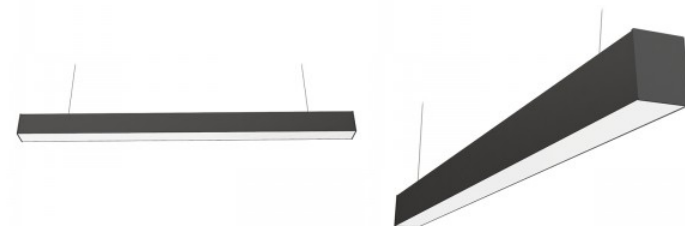

Linear light Prolumen Linda 66D 1200 with downward light distribution black 230V 28W 3600lm 75° IP20 DALI 830

Product code 17751 DALI dimmable

Brand [Prolumen](#)

Supply voltage 230V

Power factor 0.90

Dimmable DALI

Output 28W

Maximum output 28W/1m

Luminous flux 3600lumens

Luminaire's efficiency lm79 129W

Correlated colour temperature warm white 3000K

Lens angle 75

Cri 80

Ugr 19

Sdcm - macadam ellipses 6

Protection class IP20

Lifespan 50000h

Llmf tm21 L70B50 @25°C 50.000h

Height 75.0mm

Width 56.0mm

Length 1204.0mm

Weight 2.75 kg

In box 6pcs

Casing colour black

Casing material aluminium

Polishing matt

Power supply [BOKE](#)

Impact resistance IK06

Work environment indoor use

Operation temperature -20° - +45°C

Certificates CE

Warranty 5 years

Prolumen Linda is a compact linear luminaire with excellent light distribution, featuring a high-quality microprismatic PMMA plastic diffuser. This luminaire is designed to provide superior lighting in any environment, perfectly fitting into both modern and classic interiors. Light tone options: 3000K - warm and cozy light 4000K - neutral and clear light 3000-6500K - adjustable light that allows you to choose the right tone according to your mood and needs Prolumen Linda luminaires are designed to be interconnected, creating a seamless and long lighting line that highlights the best features of your space. Thanks to its excellent efficiency, Prolumen Linda is an energy-efficient and environmentally friendly choice, while still delivering powerful and uniform light output.