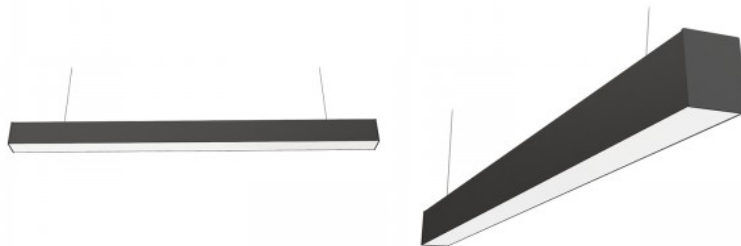

Linear Light Linda 5073 1200 MicroPrism black 230V 26W 3250lm CRI90 100° IP20 DALI 3000K, 3500K, 4000K 3CCT

Product code 19149 DALI dimmable

Supply voltage 230V
Power factor 0.90
Dimmable DALI
Output 26W
Maximum output 26W/1m
Luminous flux 3250lumens
Luminaire's efficiency lm79 125W
Correlated colour temperature 3CCT
3000K, 3500K, 4000K
Lens angle 100
Cri 90
Ugr 18
Sdcm - macadam ellipses 6
En62471 1
Protection class IP20
Lifespan 50000h
Height 73.0mm
Width 50.0mm
Length 1200.0mm
In package 1pc
Casing colour black
Casing material aluminum
Power supply [BOKE](#)
Work environment indoor use
Certificates CE, RoHS
Warranty 3 years

Prolumen Linda is a compact linear luminaire with excellent light distribution, featuring a high-quality microprismatic PMMA plastic diffuser. This luminaire is designed to provide superior lighting in any environment, perfectly fitting into both modern and classic interiors. Light tone options: 3000K - warm and cozy light 4000K - neutral and clear light 3000-6500K - adjustable light that allows you to choose the right tone according to your mood and needs Prolumen Linda luminaires are designed to be interconnected, creating a seamless and long lighting line that highlights the best features of your space. Thanks to its excellent efficiency, Prolumen Linda is an energy-efficient and environmentally friendly choice, while still delivering powerful and uniform light output.