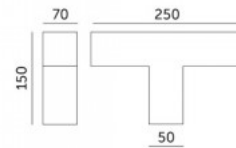

Ceiling lamp KOLINE K2 T - extension black 230V 11W 1100lm CRI80 110° IP20 3000K, 4000K, 6500K 3CCT

Product code 19076

Supply voltage 230V
Power factor 0.90
Output 11W
Maximum output 11W/1m
Luminous flux 1100lumens
Luminaire's efficiency lm79 100W
Correlated colour temperature 3CCT
3000K, 4000K, 6500K
Lens angle 110
Cri 80
Protection class IP20
Lifespan 50000h
In package 1pc
In box 5pcs
Casing colour black
No. of switches 30000pcs
Work environment indoor use
Operation temperature -20 ~40°C
Certificates CE EMC LVD ROHS
Warranty 5 years

The LED KOLINE K2 connector allows you to link luminaires into various shapes, offering flexible and stylish lighting solutions for any space. Built-in LEDs and a frosted diffuser provide uniform and eye-friendly illumination. A durable aluminum housing and strong polycarbonate ensure long-lasting quality. The light color can be adjusted to warm, neutral, or cool tones as needed. A wide beam angle provides good coverage, and the energy-efficient light source keeps costs low. For safety, LED replacement is permitted only by qualified personnel.