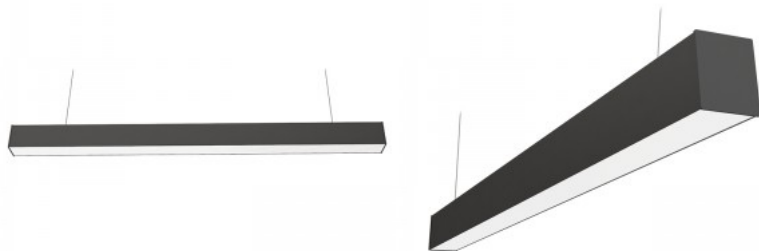

Product code 17909

Brand [Prolumen](#)
Supply voltage 230V
Power factor 0.95
Output 30W
Maximum output 30W/1m
Luminous flux 3900lumens
Luminaire's efficiency lm79 130W
Correlated colour temperature warm white 3000K
Lens angle 100
Cri 80
Sdcm - macadam ellipses 3
Protection class IP20
Lifespan 160000h
Llmf tm21 L70B50 @25°C 160.000h
Height 55.0mm
Width 50.0mm
Length 1120.0mm
Weight 1.94 kg
In box 6pcs
Casing colour white
Casing material aluminium
Polishing matt
Power supply [TRIDONIC](#)
Impact resistance IK08
Work environment indoor use
Operation temperature -20° - +45°C
Certificates CE
Warranty 5 years

Prolumen Linda is a compact linear luminaire with excellent light distribution, featuring a high-quality microprismatic PMMA plastic diffuser. This luminaire is designed to provide superior lighting in any environment, perfectly fitting into both modern and classic interiors. Light tone options: 3000K - warm and cozy light 4000K - neutral and clear light 3000-6500K - adjustable light that allows you to choose the right tone according to your mood and needs Prolumen Linda luminaires are designed to be interconnected, creating a seamless and long lighting line that highlights the best features of your space. Thanks to its excellent efficiency, Prolumen Linda is an energy-efficient and environmentally friendly choice, while still delivering powerful and uniform light output.