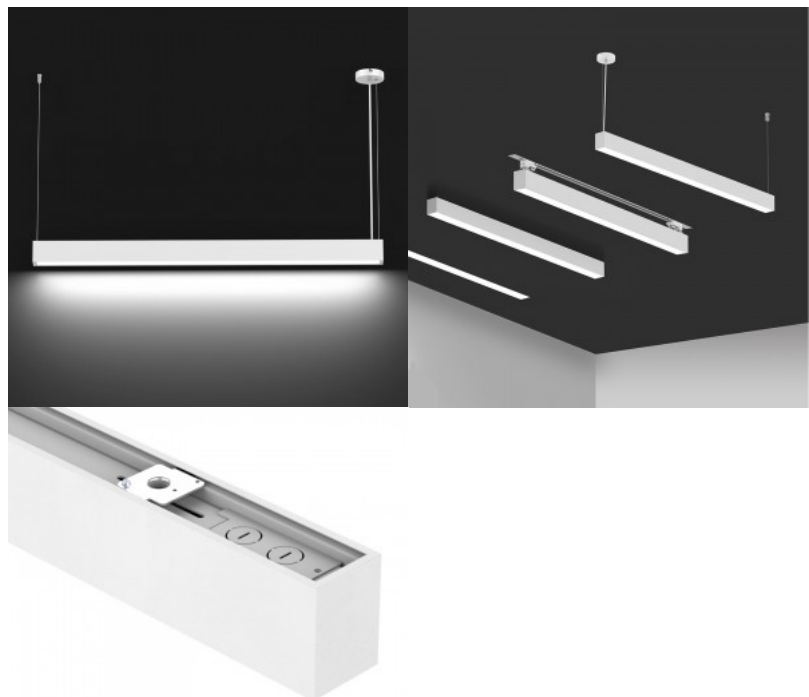

LED luminaire PROLUMEN Barrett 1500 white 230V 45W 4573lm CRI90 110° IP20 DALI 3000K, 4000K, 5700K 3CCT

Product code 17016 DALI dimmable

Brand [PROLUMEN](#)
Supply voltage 230V
Power factor 0.90
Dimmable DALI
Output 45W
Maximum output 45W/1m
Luminous flux 4573lumens
Luminaire's efficiency lm79 102W
Correlated colour temperature 3CCT
3000K, 4000K, 5700K
Lens angle 110
Cri 90
Ugr 19
Sdcm - macadam ellipses 3
Protection class IP20
Lifespan 50000h
Llmf tm21 L80B10 @25°C 50.000h
Height 76.0mm
Width 57.0mm
Length 1512.0mm
In box 6pcs
Casing colour white
Casing material aluminum
Power supply [BOKE](#)
Work environment indoor use
Operation temperature -20 ~ 45°C
Certificates CE
Warranty 5 years

Linear workplace luminaire. High quality, easy to install, and long-lasting (50000h)! This luminaire with IP20 protection class is an ideal choice for home or office environments. There is also a model with DALI dimmer available. This technology allows adjusting the brightness of the luminaire according to needs. This luminaire has an ideal color rendering index CRI90 for workspaces and offices. The model offers light temperatures ranging from warm white light (3000K) to cool white light (5700K). Illuminate your world with LED House professionals - [check out our portfolio of projects here!!](#)