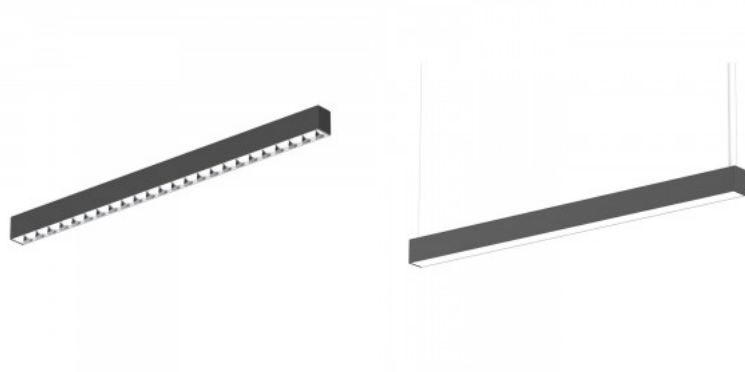

LED luminaire PROLUMEN Barrett 600 black 230V 17W 1500lm 75° IP20 930

Product code 16672

Brand [PROLUMEN](#)
Supply voltage 230V
Power factor 0.90
Output 17W
Luminous flux 1500lumens
Luminaire's efficiency lm79 88W
Correlated colour temperature warm
white 3000K
Lens angle 75
Cri 90
Ugr 19
Sdcm - macadam ellipses 6
Protection class IP20
Lifespan 50000h
Height 76.0mm
Width 57.0mm
Length 602.0mm
Weight 1700g
Package weight 2133g
In box 6pcs
Casing colour black
Casing material aluminum
Power supply OSRAM
Work environment indoor use
Operation temperature -20 ~ 45°C
Certificates CE
Warranty 5 years

Linear workplace luminaire. High quality, easy to install, and long-lasting (50000h)! This luminaire with IP20 protection class is an ideal choice for home or office environments. There is also a model with DALI dimmer available. This technology allows adjusting the brightness of the luminaire according to needs. This luminaire has an ideal color rendering index CRI90 for workspaces and offices. The model offers light temperatures ranging from warm white light (3000K) to cool white light (5700K). Illuminate your world with LED House professionals - [check out our portfolio of projects here!!](#)