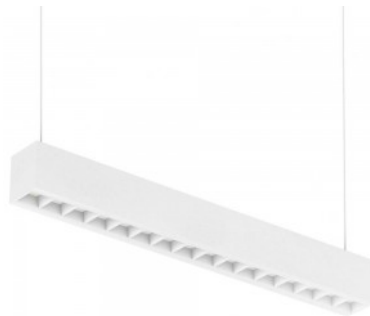

Linear light Prolumen Delia UGR19 1200 white 230V 40W 4500lm CRI80 100° IP20 3000K, 4000K, 5700K 3CCT

Product code 15535

Brand [Prolumen](#)
Supply voltage 230V
Power factor 0.90
Output 40W
Maximum output 40W/1m
Luminous flux 4500lumens
Luminaire's efficiency lm79 113W
Correlated colour temperature 3CCT
3000K, 4000K, 5700K
Lens angle 100
Cri 80
Ugr 18
Sdcm - macadam ellipses 6
Protection class IP20
Lifespan 50000h
Llmf tm21 L80B50 @25°C 50.000h
Height 70.0mm
Width 60.0mm
Length 1204.0mm
Weight 2.2 kg
Package weight 3 kg
In package 1pc
In box 12pcs
Casing colour white
Casing material aluminium
Work environment indoor use
Certificates CE, RoHS
Warranty 5 years

White body and square design. Elegant and functional, this minimalist luminaire is an excellent choice for those who appreciate simplicity and modernity in their home decor. This luminaire can be installed as both a pendant light and surface-mounted. With proper use, the luminaire is energy-efficient, environmentally friendly, and has a very long lifespan (50,000 hours). Some models have adjustable light color: 3000K, 4000K, 6000K. The luminaire can be successfully installed both surface-mounted and suspended. In both cases, good results are guaranteed. [Suspension cables](#) (2 pcs) must be ordered separately. Illuminate your world with the help of LED House professionals - [check out our project portfolio here!](#)