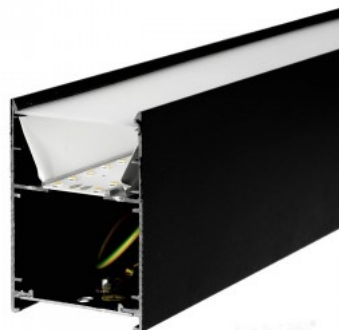

Ceiling lamp Koline K2 1200 black 230V 40W 4800lm CRI80 110° IP20 3000K, 4000K, 6500K 3CCT

Product code 18119

Supply voltage 230V
Power factor 0.90
Output 40W
Maximum output 40W/1m
Luminous flux 4800lumens
Luminaire's efficiency lm79 120W
Correlated colour temperature 3CCT
3000K, 4000K, 6500K
Lens angle 110
Cri 80
Protection class IP20
Lifespan 50000h
Height 72.8mm
Width 50.0mm
Length 1200.0mm
Weight 1.5 kg
In package 1pc
In box 9pcs
Casing colour black
No. of switches 30000pcs
Work environment indoor use
Operation temperature -20 ~45°C
Certificates CE
Warranty 5 years

An evenly distributed light light, which can be installed both on the ceiling and suspended from the ceiling. An ideal luminaire for above desks! This luminaire is suitable for indoor use only, protection class IP20. LED lights provide clear and sharp light, which is ideal for lighting shops and other commercial spaces. Improve the quality of light in your everyday life and choose a top-notch lighting solution from [the LED house product range!](#)