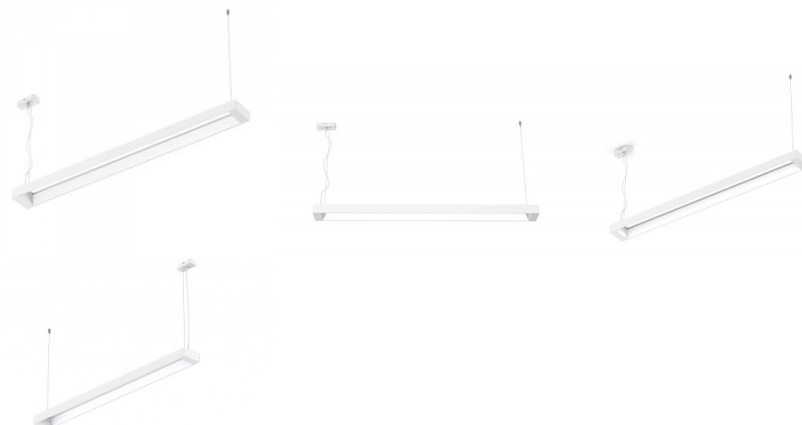

LED ceiling light PROLUMEN DB45A UGR 600 black 230V 20W 2000lm CRI80 100° IP20 3000K, 4000K, 5700K WW/DW/CW

Product code 15206

Brand [PROLUMEN](#)

Supply voltage 230V

Output 20W

Luminous flux 2000lumens

Luminaire's efficiency 100W