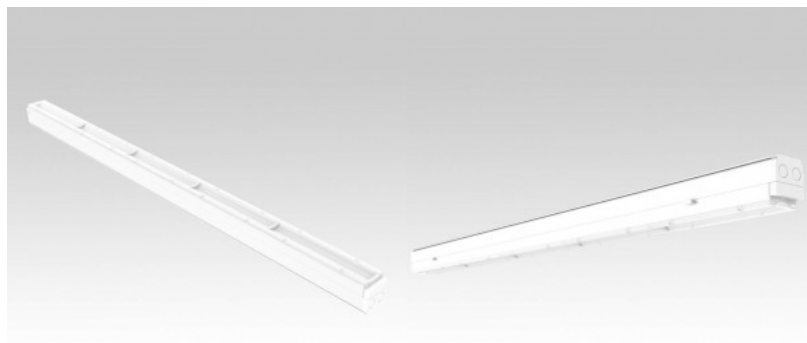

Product code 15018

Brand [Prolumen](#)

Supply voltage 230V

Output 75W

Maximum output 75W/1m

Luminous flux 12000lumens

Luminaire's efficiency lm79 160W

Correlated colour temperature pure white 4000K

Lens angle 90

Cri 80

Sdcm - macadam ellipses 3

Protection class IP40

Lifespan 50000h

Llmf tm21 L80B10 @25°C 80.000h

Height 72.0mm

Width 65.0mm

Length 1460.0mm

Casing colour white

Casing material aluminium

Power supply OSRAM

Work environment indoor use

Operation temperature -20°C - +45°C

Certificates CE, RoHS

Warranty 5 years

A ceiling light fixture with uniform light distribution that can be installed either flush-mounted or suspended from the ceiling. An ideal light fixture for above desks! 4000K LED lights provide clear and sharp light, perfect for illuminating stores and other commercial spaces. Option to order linear lights with different lenses and power levels: 30°, 60°, 90°, 120°, 2 x 25°. Improve your everyday lighting quality and choose a top-notch lighting solution from the LED house product range! Illuminate your world with LED House professionals - [check out our project portfolio here!](#)