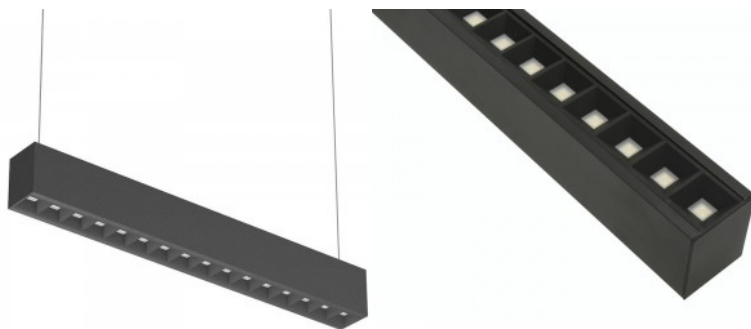

Linear Light PROLUMEN Delia UGR19 1200 black 230V 40W 4500lm 100° IP40 DALI 840

Product code 15323 DALI dimmable

Brand [PROLUMEN](#)
Supply voltage 230V
Power factor 0.90
Dimmable DALI
Output 40W
Luminous flux 4500lumens
Luminaire's efficiency lm79 113W
Correlated colour temperature pure white 4000K
Lens angle 100
Cri 80
Ugr 18
Lor 80
Sdcm - macadam ellipses 6
Protection class IP40
Lifespan 50000h
Llmf tm21 L80B50 @25°C 50.000h
Height 70.0mm
Width 60.0mm
Length 1204.0mm
Weight 2200g
Package weight 3000g
In package 1pc
In box 12pcs
Casing colour black
Casing material aluminum
Work environment indoor use
Certificates CE, RoHS
Warranty 5 years

Black body and square design. Elegant and functional, this minimalist pendant light is an excellent choice for those who appreciate simplicity and modernity in their home decor. With proper use, the luminaire is energy-efficient, environmentally friendly, and has a very long lifespan (50,000h). This luminaire has an ideal color rendering index for workspaces and offices. On some models, the light color is changeable: 3000K, 4000K, 6000K. The luminaire can be successfully installed both surface-mounted and suspended. In both cases, the result is guaranteed to be good. [Hanging cables](#) (2 pcs) must be ordered separately. Illuminate your world with LED House professionals - [check out our project portfolio here!](#)