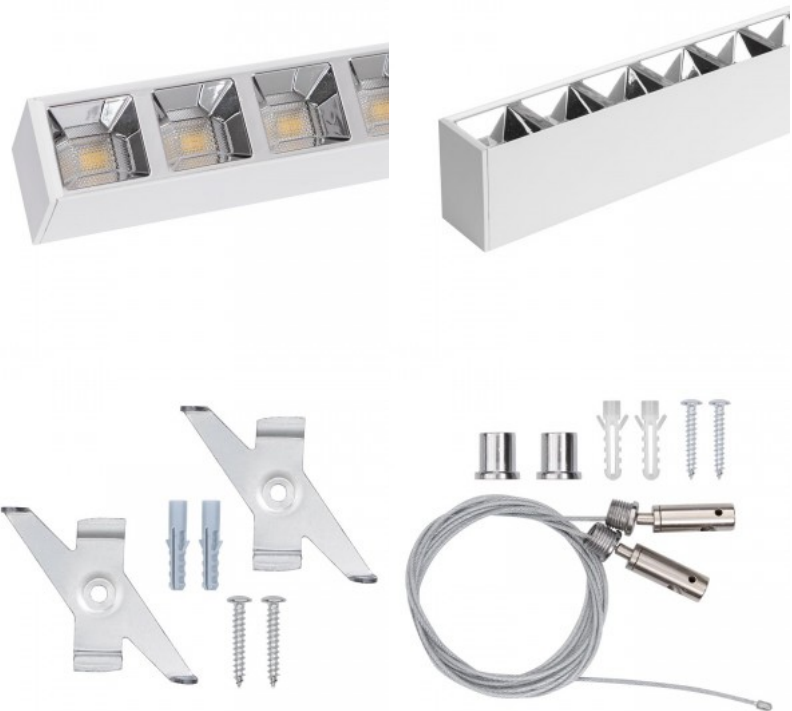

LED luminaire LSLG 1200 white 230V 40W 4800lm CRI80 65° IP20 4200K pure white

Product code 16308

Price 70,75+VAT

Supply voltage 230V
Output 40W
Luminous flux 4800lumens
Luminaire's efficiency 120W
Correlated colour temperature (cct)
pure white 4200K
Lens angle 65
Source of light SANAN LED
Cri 80
Ugr 19
Protection class IP20
Lifespan 50000h
Llmf L70B50 @25°C 50.000h
Height 70.0mm
Width 50.0mm
Length 1200.0mm
Weight 1850g
Package weight 2000g
In package 1pc
In box 9pcs
Casing colour white
Casing material aluminum
Polishing matt
No. of switches 30000pcs
Power supply [BOKE](#)
Work environment indoor use
Certificates CE
Warranty 5 years

LED luminaire LSLG 1500 white 230V 50W 6000lm CRI80 65° IP20 4200K pure white

Product code 16307

Price 94,43+VAT

Supply voltage 230V
Output 50W
Luminous flux 6000lumens
Luminaire's efficiency 120W
Correlated colour temperature (cct)
pure white 4200K
Lens angle 65
Source of light SANAN LED
Cri 80
Ugr 19
Protection class IP20
Lifespan 50000h
Llmf L70B50 @25°C 50.000h
Height 70.0mm
Width 50.0mm
Length 1500.0mm
Weight 2200g
Package weight 2400g
In package 1pc
In box 9pcs
Casing colour white
Casing material aluminum
Polishing matt
No. of switches 30000pcs
Power supply [BOKE](#)
Work environment indoor use
Certificates CE
Warranty 5 years

Height 74.0mm

Width 236.0mm

Length 1172.0mm

Package weight 4800g

In package 1pc

In box 2pcs

Casing colour white

Casing material aluminum