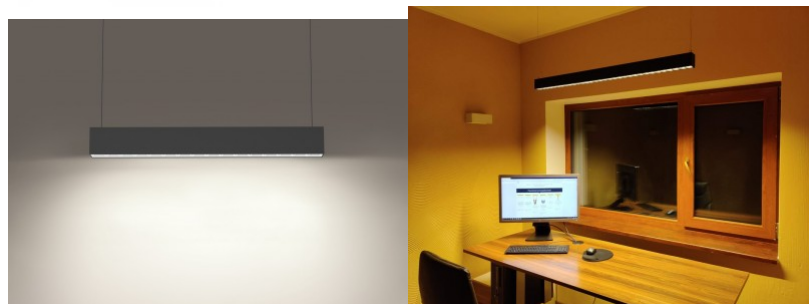

Linear light Prolumen Delia UGR 600 black 230V 20W 2000lm CRI90 100° IP20 3000K, 4000K, 5700K 3CCT

Product code 15206

Brand [Prolumen](#)
Supply voltage 230V
Power factor 0.90
Output 20W
Maximum output 20W/1m
Luminous flux 2000lumens
Luminaire's efficiency lm79 100W
Correlated colour temperature 3CCT
3000K, 4000K, 5700K
Lens angle 100
Cri 90
Ugr 18
Sdcm - macadam ellipses 6
Protection class IP20
Lifespan 50000h
Height 70.0mm
Width 60.0mm
Length 604.0mm
Weight 1.15 kg
Package weight 1.65 kg
In package 1pc
In box 12pcs
Casing colour black
Casing material aluminium
Work environment indoor use
Certificates CE, RoHS
Warranty 5 years

Black body and square design. Elegant and functional, this minimalist pendant light is an excellent choice for those who appreciate simplicity and modernity in their home decor. With proper use, the luminaire is energy-efficient, environmentally friendly, and has a very long lifespan (50,000h). This luminaire has an ideal color rendering index for workspaces and offices. On some models, the light color is changeable: 3000K, 4000K, 6000K. The luminaire can be successfully installed both surface-mounted and suspended. In both cases, the result is guaranteed to be good. [Hanging cables](#) (2 pcs) must be ordered separately. Illuminate your world with LED House professionals - [check out our project portfolio here!](#)