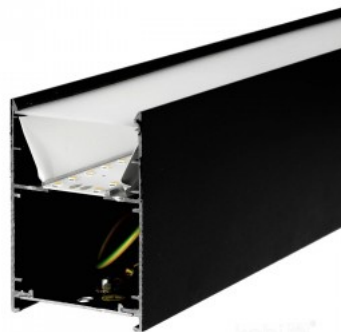

Ceiling lamp Koline K2 1200 black 230V 20W 2600lm CRI80 110° IP20 3000K, 4000K, 6500K 3CCT

Product code 18117

Supply voltage 230V
Power factor 0.90
Output 20W
Maximum output 20W/1m
Luminous flux 2600lumens
Luminaire's efficiency lm79 130W
Correlated colour temperature 3CCT 3000K, 4000K, 6500K
Lens angle 110
Cri 80
Protection class IP20
Lifespan 50000h
Height 72.8mm
Width 50.0mm
Length 1200.0mm
Weight 1.5 kg
In package 1pc
In box 9pcs
Casing colour black
No. of switches 30000pcs
Work environment indoor use
Operation temperature -20 ~40°C
Certificates CE
Warranty 5 years

An evenly distributed light light, which can be installed both on the ceiling and suspended from the ceiling. An ideal luminaire for above desks! This luminaire is suitable for indoor use only, protection class IP20. LED lights provide clear and sharp light, which is ideal for lighting shops and other commercial spaces. Improve the quality of light in your everyday life and choose a top-notch lighting solution from [the LED house product range!](#)