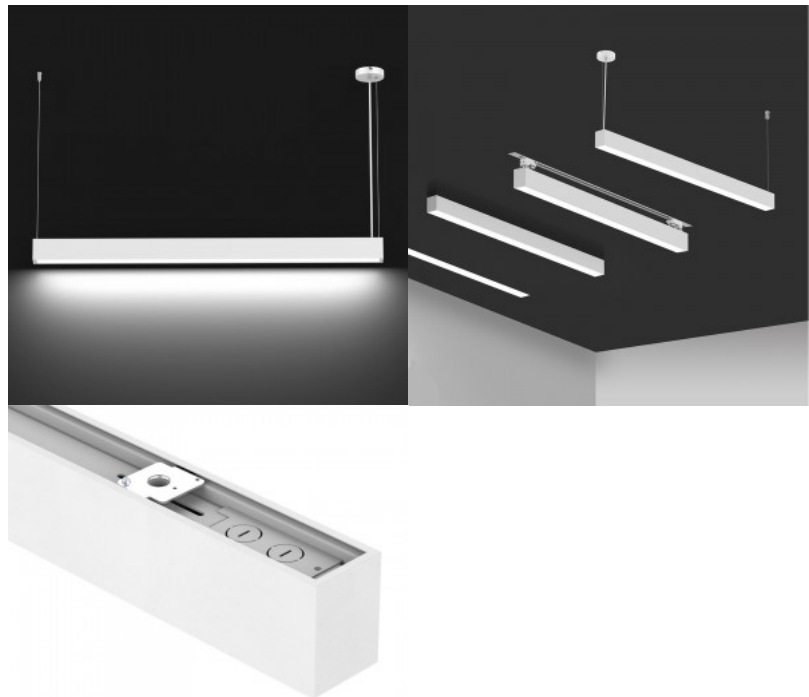

LED luminaire Prolumen Barrett 600 white 230V 17W 1500lm CRI90 110° IP20 DALI 3000K, 4000K, 5700K 3CCT

Product code 17017 DALI dimmable

Brand [Prolumen](#)
Supply voltage 230V
Power factor 0.90
Dimmable DALI
Output 17W
Maximum output 17W/1m
Luminous flux 1500lumens
Luminaire's efficiency lm79 88W
Correlated colour temperature 3CCT
3000K, 4000K, 5700K
Lens angle 110
Cri 90
Ugr 19
Sdcm - macadam ellipses 6
Protection class IP20
Lifespan 50000h
Llmf tm21 L80B10 @25°C 50.000h
Height 76.0mm
Width 57.0mm
Length 602.0mm
In box 6pcs
Casing colour white
Casing material aluminium
Power supply [BOKE](#)
Work environment indoor use
Operation temperature -20 ~ 45°C
Certificates CE
Warranty 5 years

Linear workplace luminaire. High quality, easy to install, and long-lasting (50000h)! This luminaire with IP20 protection class is an ideal choice for home or office environments. There is also a model with DALI dimmer available. This technology allows adjusting the brightness of the luminaire according to needs. This luminaire has an ideal color rendering index CRI90 for workspaces and offices. The model offers light temperatures ranging from warm white light (3000K) to cool white light (5700K). Illuminate your world with LED House professionals - [check out our portfolio of projects here!!](#)