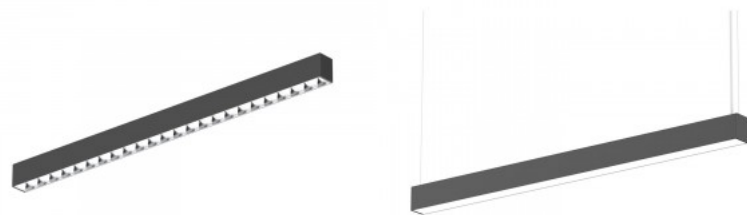

LED luminaire Prolumen Barrett A 1500 up-down black 230V 56W 6000lm CRI80 75° IP20 DALI 3000K, 4000K, 5700K 3CCT

Product code 19321 DALI dimmable

Brand [Prolumen](#)
Supply voltage 230V
Power factor 0.90
Dimmable DALI
Output 56W
Maximum output 56W/1m
Luminous flux 6000lumens
Luminaire's efficiency lm79 107W
Correlated colour temperature 3CCT
3000K, 4000K, 5700K
Lens angle 75
Cri 80
Ugr 19
Sdcm - macadam ellipses 6
Protection class IP20
Lifespan 50000h
Height 76.0mm
Width 57.0mm
Length 1512.0mm
In box 6pcs
Casing colour black
Casing material aluminium
Power supply [BOKE](#)
Impact resistance IK06
Work environment indoor use
Operation temperature -20 ~ 45°C
Certificates CE
Warranty 5 years

Linear workplace luminaire. High quality, easy to install, and long-lasting (50000h)! This luminaire with IP20 protection class is an ideal choice for home or office environments. There is also a model with DALI dimmer available. This technology allows adjusting the brightness of the luminaire according to needs. This luminaire has an ideal color rendering index CRI90 for workspaces and offices. The model offers light temperatures ranging from warm white light (3000K) to cool white light (5700K). Illuminate your world with LED House professionals - [check out our portfolio of projects here!!](#)