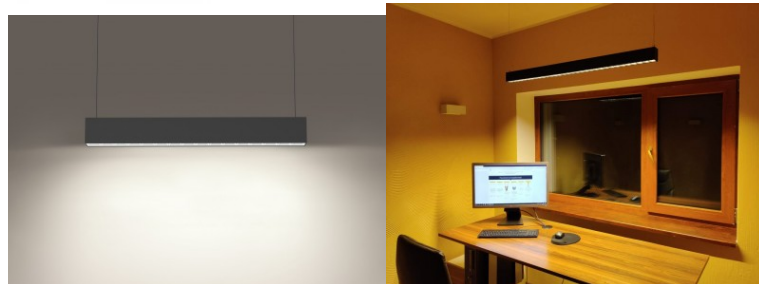

Linear light Prolumen Delia UGR19 1200 black 230V 40W 4500lm 100° IP40 DALI 840

Product code 15323 DALI dimmable

Brand [Prolumen](#)
Supply voltage 230V
Power factor 0.90
Dimmable DALI
Output 40W
Maximum output 40W/1m
Luminous flux 4500lumens
Luminaire's efficiency lm79 113W
Correlated colour temperature pure white 4000K
Lens angle 100
Cri 80
Ugr 18
Lor 80
Sdcm - macadam ellipses 6
Protection class IP40
Lifespan 50000h
Llmf tm21 L80B50 @25°C 50.000h
Height 70.0mm
Width 60.0mm
Length 1204.0mm
Weight 2.2 kg
Package weight 3 kg
In package 1pc
In box 12pcs
Casing colour black
Casing material aluminium
Work environment indoor use
Certificates CE, RoHS
Warranty 5 years

Black body and square design. Elegant and functional, this minimalist pendant light is an excellent choice for those who appreciate simplicity and modernity in their home decor. With proper use, the luminaire is energy-efficient, environmentally friendly, and has a very long lifespan (50,000h). This luminaire has an ideal color rendering index for workspaces and offices. On some models, the light color is changeable: 3000K, 4000K, 6000K. The luminaire can be successfully installed both surface-mounted and suspended. In both cases, the result is guaranteed to be good. [Hanging cables](#) (2 pcs) must be ordered separately. Illuminate your world with LED House professionals - [check out our project portfolio here!](#)