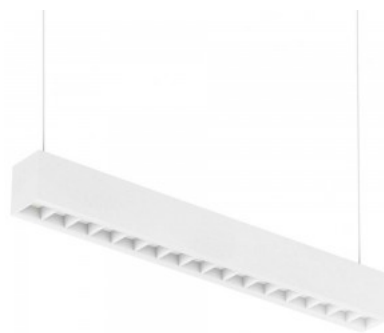

LED ceiling light PROLUMEN DB45A UGR19 1200 white 230V 40W 4500lm CRI80 100° IP20 3000K, 4000K, 5700K WW/DW/CW

Product code 15535

Price 86,20+VAT

Brand [PROLUMEN](#)

Supply voltage 230V

Output 40W

Luminous flux 4500lumens

Luminaire's efficiency 113W

Correlated colour temperature (cct)

WW/DW/CW 3000K, 4000K, 5700K

Lens angle 100

Cri 80

Ugr 18

Sdcm - macadam ellipses 6

Protection class IP20

Lifespan 50000h

Llmf L80B50 @25°C 50.000h

Height 70.0mm

Width 60.0mm

Length 1204.0mm

Weight 2200g

Package weight 3000g

In package 1pc

In box 12pcs

Casing colour white

Casing material aluminum

Work environment indoor use

Certificates CE, RoHS

Warranty 3 years