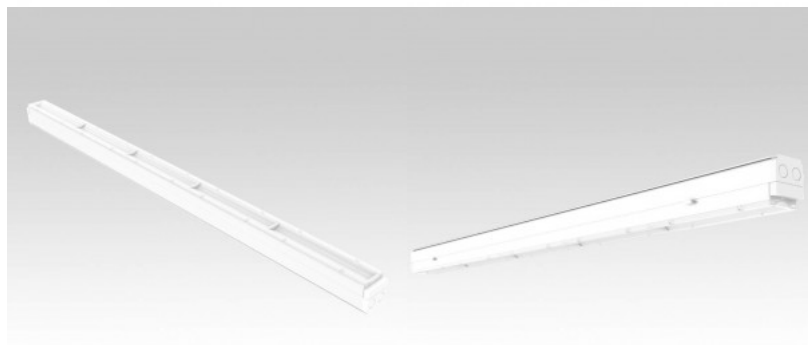

A ceiling light fixture with uniform light distribution that can be installed either flush-mounted or suspended from the ceiling. An ideal light fixture for above desks! 4000K LED lights provide clear and sharp light, perfect for illuminating stores and other commercial spaces. Option to order linear lights with different lenses and power levels: 30°, 60°, 90°, 120°, 2 x 25°. Improve your everyday lighting quality and choose a top-notch lighting solution from the LED house product range! Illuminate your world with LED House professionals - [check out our project portfolio here!](#)