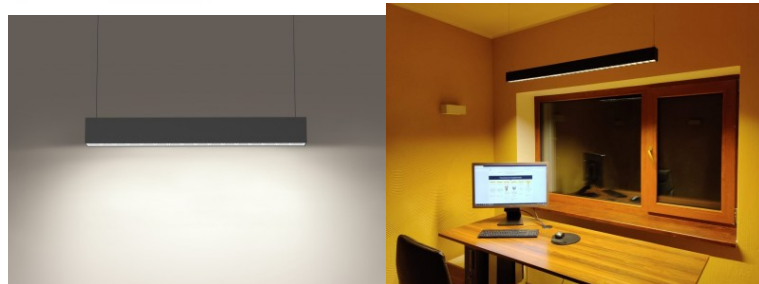

Linear Light PROLUMEN Delia UGR19 1200 black 230V 40W 4500lm 100° IP40 DALI 840

Product code 15323 DALI dimmable

Brand [PROLUMEN](#)
Supply voltage 230V
Power factor 0.90
Dimmable DALI
Output 40W
Maximum output 40W/1m
Luminous flux 4500lumens
Luminaire's efficiency lm79 113W
Correlated colour temperature pure white 4000K
Lens angle 100
Cri 80
Ugr 18
Lor 80
Sdcm - macadam ellipses 6
Protection class IP40
Lifespan 50000h
Llmf tm21 L80B50 @25°C 50.000h
Height 70.0mm
Width 60.0mm
Length 1204.0mm
Weight 2200g
Package weight 3000g
In package 1pc
In box 12pcs
Casing colour black
Casing material aluminum
Work environment indoor use
Certificates CE, RoHS
Warranty 5 years

Black body and square design. Elegant and functional, this minimalist pendant light is an excellent choice for those who appreciate simplicity and modernity in their home decor. With proper use, the luminaire is energy-efficient, environmentally friendly, and has a very long lifespan (50,000h). This luminaire has an ideal color rendering index for workspaces and offices. On some models, the light color is changeable: 3000K, 4000K, 6000K. The luminaire can be successfully installed both surface-mounted and suspended. In both cases, the result is guaranteed to be good. [Hanging cables](#) (2 pcs) must be ordered separately. Illuminate your world with LED House professionals - [check out our project portfolio here!](#)