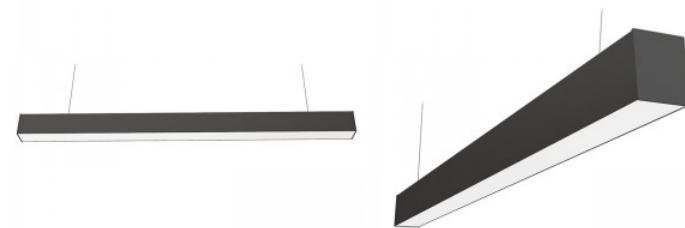

Linear Light PROLUMEN Linda C27 1200 with downward light distribution black 230V 30W 4200lm 100° IP20 DALI 840

Product code 17876 DALI dimmable

Brand [PROLUMEN](#)

Supply voltage 230V

Power factor 0.95

Dimmable DALI

Output 30W

Maximum output 30W/1m

Luminous flux 4200lumens

Luminaire's efficiency lm79 140W

Correlated colour temperature pure white 4000K

Lens angle 100

Cri 80

Ugr 19

Sdcm - macadam ellipses 3

Protection class IP20

Lifespan 160000h

Llmf tm21 L70B50 @25°C 160.000h

Height 55.0mm

Width 50.0mm

Length 1120.0mm

Weight 1940g

In box 6pcs

Casing colour black

Casing material aluminum

Polishing matt

Power supply [TRIDONIC](#)

Impact resistance IK08

Work environment indoor use

Operation temperature -20° - +45°C

Certificates CE

Warranty 5 years

Prolumen Linda is a compact linear luminaire with excellent light distribution, featuring a high-quality microprismatic PMMA plastic diffuser. This luminaire is designed to provide superior lighting in any environment, perfectly fitting into both modern and classic interiors. Light tone options: 3000K - warm and cozy light 4000K - neutral and clear light 3000-6500K - adjustable light that allows you to choose the right tone according to your mood and needs Prolumen Linda luminaires are designed to be interconnected, creating a seamless and long lighting line that highlights the best features of your space. Thanks to its excellent efficiency, Prolumen Linda is an energy-efficient and environmentally friendly choice, while still delivering powerful and uniform light output.