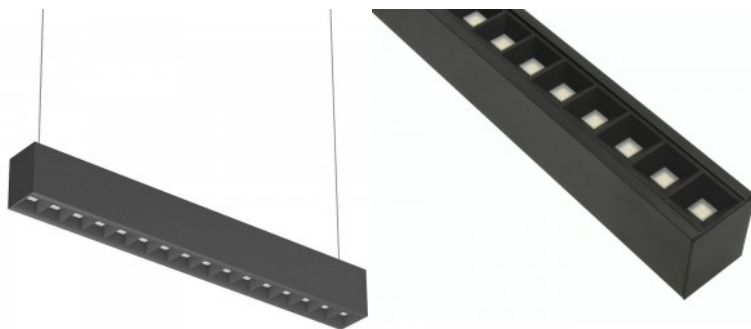

Linear Light PROLUMEN Delia UGR19 1200 black 230V 40W 4500lm CRI90 100° IP20 3000K, 4000K, 5700K 3CCT

Product code 15026

Brand [PROLUMEN](#)
Supply voltage 230V
Power factor 0.90
Output 40W
Maximum output 40W/1m
Luminous flux 4500lumens
Luminaire's efficiency lm79 113W
Correlated colour temperature 3CCT
3000K, 4000K, 5700K
Lens angle 100
Cri 90
Ugr 18
Lor 80
Sdcm - macadam ellipses 6
Protection class IP20
Lifespan 50000h
Llmf tm21 L80B50 @25°C 50.000h
Height 70.0mm
Width 60.0mm
Length 1204.0mm
Weight 2200g
Package weight 3000g
In package 1pc
In box 12pcs
Casing colour black
Casing material aluminum
Work environment indoor use
Certificates CE, RoHS
Warranty 5 years

Black body and square design. Elegant and functional, this minimalist pendant light is an excellent choice for those who appreciate simplicity and modernity in their home decor. With proper use, the luminaire is energy-efficient, environmentally friendly, and has a very long lifespan (50,000h). This luminaire has an ideal color rendering index for workspaces and offices. On some models, the light color is changeable: 3000K, 4000K, 6000K. The luminaire can be successfully installed both surface-mounted and suspended. In both cases, the result is guaranteed to be good. [Hanging cables](#) (2 pcs) must be ordered separately. Illuminate your world with LED House professionals - [check out our project portfolio here!](#)