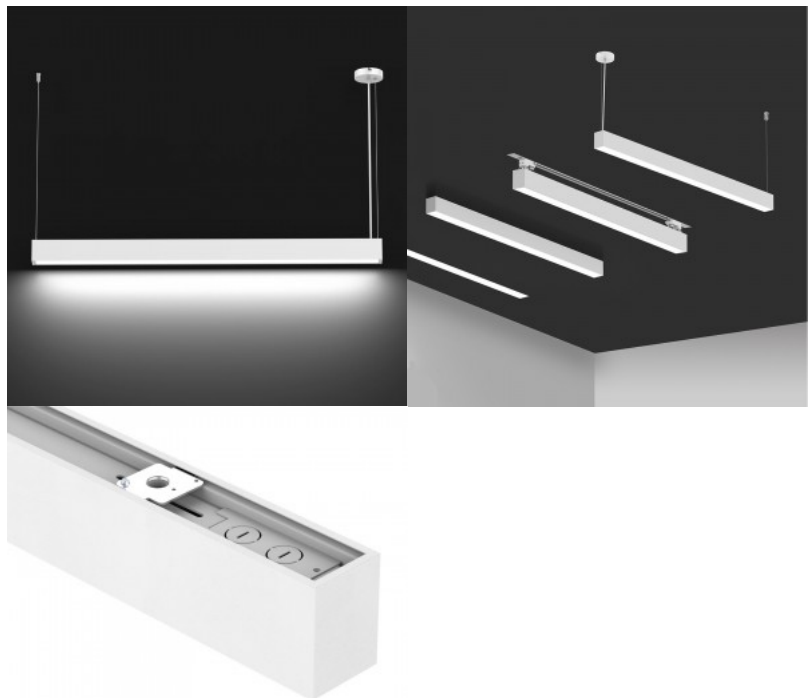

LED luminaire Prolumen Barrett 1200 UP/DOWN white 230V 36W 4100lm 110° IP20 DALI 940

Product code 16992 DALI dimmable

Brand [Prolumen](#)
Supply voltage 230V
Power factor 0.90
Dimmable DALI
Output 36W
Maximum output 36W/1m
Luminous flux 4100lumens
Luminaire's efficiency lm79 114W
Correlated colour temperature pure white 4000K
Lens angle 110
Cri 90
Sdcm - macadam ellipses 6
Protection class IP20
Lifespan 50000h
Llmf tm21 L70B50 @25°C 50.000h
Height 76.0mm
Width 57.0mm
Length 1212.0mm
In box 6pcs
Casing colour white
Casing material aluminium
Polishing matt
Impact resistance IK06
Work environment indoor use
Certificates CE
Warranty 5 years

Linear workplace luminaire. High quality, easy to install, and long-lasting (50000h)! This luminaire with IP20 protection class is an ideal choice for home or office environments. There is also a model with DALI dimmer available. This technology allows adjusting the brightness of the luminaire according to needs. This luminaire has an ideal color rendering index CRI90 for workspaces and offices. The model offers light temperatures ranging from warm white light (3000K) to cool white light (5700K). Illuminate your world with LED House professionals - [check out our portfolio of projects here!!](#)