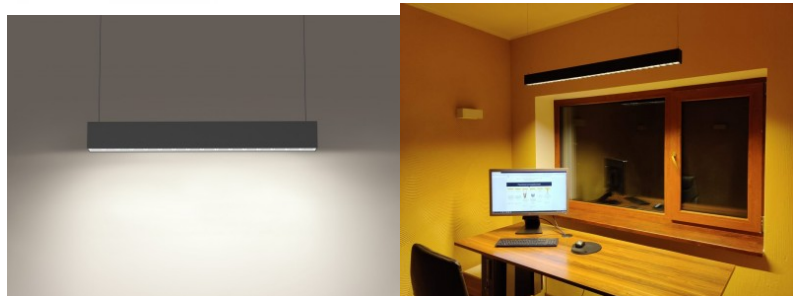

Linear Light PROLUMEN Delia UGR19 1200 black 230V 40W 4500lm CRI90 100° IP20 3000K, 4000K, 5700K WW/DW/CW

Product code 15026

Brand [PROLUMEN](#)
Supply voltage 230V
Power factor 0.90
Output 40W
Luminous flux 4500lumens
Luminaire's efficiency lm79 113W
Correlated colour temperature WW/DW/CW 3000K, 4000K, 5700K
Lens angle 100
Cri 90
Ugr 18
Lor 80
Sdcm - macadam ellipses 6
Protection class IP20
Lifespan 50000h
Llmf tm21 L80B50 @25°C 50.000h
Height 70.0mm
Width 60.0mm
Length 1204.0mm
Weight 2200g
Package weight 3000g
In package 1pc
In box 12pcs
Casing colour black
Casing material aluminum
Work environment indoor use
Certificates CE, RoHS
Warranty 5 years

Black body and square design. Elegant and functional, this minimalist pendant light is an excellent choice for those who appreciate simplicity and modernity in their home decor. With proper use, the luminaire is energy-efficient, environmentally friendly, and has a very long lifespan (50,000h). This luminaire has an ideal color rendering index for workspaces and offices. On some models, the light color is changeable: 3000K, 4000K, 6000K. The luminaire can be successfully installed both surface-mounted and suspended. In both cases, the result is guaranteed to be good. [Hanging cables](#) (2 pcs) must be ordered separately. Illuminate your world with LED House professionals - [check out our project portfolio here!](#)