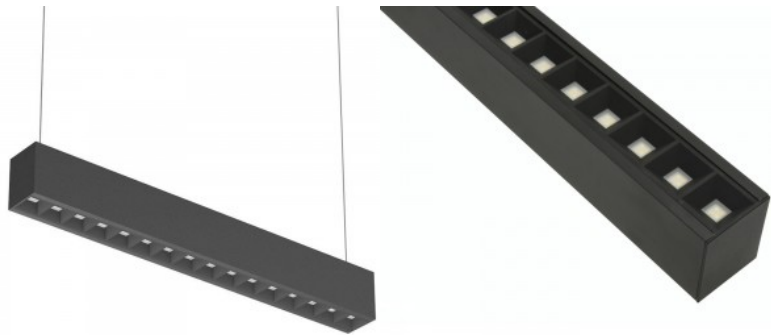

Linear Light PROLUMEN Delia UGR19 1200 black 230V 40W 4500lm CRI90 100° IP20 3000K, 4000K, 5700K WW/DW/CW

Product code 15026

Brand [PROLUMEN](#)
Supply voltage 230V
Power factor 0.90
Output 40W
Luminous flux 4500lumens
Luminaire's efficiency lm79 113W
Correlated colour temperature WW/DW/CW 3000K, 4000K, 5700K
Lens angle 100
Cri 90
Ugr 18
Lor 80
Sdcm - macadam ellipses 6
Protection class IP20
Lifespan 50000h
Llmf tm21 L80B50 @25°C 50.000h
Height 70.0mm
Width 60.0mm
Length 1204.0mm
Weight 2200g
Package weight 3000g
In package 1pc
In box 12pcs
Casing colour black
Casing material aluminum
Work environment indoor use
Certificates CE, RoHS
Warranty 5 years

Black body and square design. Elegant and functional, this minimalist pendant light is an excellent choice for those who appreciate simplicity and modernity in their home decor. With proper use, the luminaire is energy-efficient, environmentally friendly, and has a very long lifespan (50,000h). This luminaire has an ideal color rendering index for workspaces and offices. On some models, the light color is changeable: 3000K, 4000K, 6000K. The luminaire can be successfully installed both surface-mounted and suspended. In both cases, the result is guaranteed to be good. [Hanging cables](#) (2 pcs) must be ordered separately. Illuminate your world with LED House professionals - [check out our project portfolio here!](#)