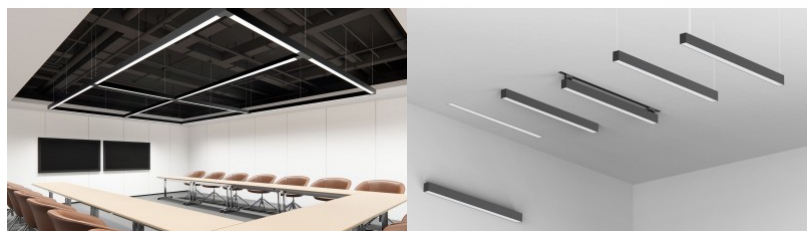

Product code 17909

Brand [Prolumen](#)
Supply voltage 230V
Power factor 0.95
Output 30W
Maximum output 30W/1m
Luminous flux 3900lumens
Luminaire's efficiency lm79 130W
Correlated colour temperature warm white 3000K
Lens angle 100
Cri 80
Sdcm - macadam ellipses 3
Protection class IP20
Lifespan 160000h
Llmf tm21 L70B50 @25°C 160.000h
Height 55.0mm
Width 50.0mm
Length 1120.0mm
Weight 1.94 kg
In box 6pcs
Casing colour white
Casing material aluminium
Polishing matt
Power supply [TRIDONIC](#)
Impact resistance IK08
Work environment indoor use
Operation temperature -20° - +45°C
Certificates CE
Warranty 5 years

Prolumen Linda is a compact linear luminaire with excellent light distribution, featuring a high-quality microprismatic PMMA plastic diffuser. This luminaire is designed to provide superior lighting in any environment, perfectly fitting into both modern and classic interiors. Light tone options: 3000K - warm and cozy light 4000K - neutral and clear light 3000-6500K - adjustable light that allows you to choose the right tone according to your mood and needs Prolumen Linda luminaires are designed to be interconnected, creating a seamless and long lighting line that highlights the best features of your space. Thanks to its excellent efficiency, Prolumen Linda is an energy-efficient and environmentally friendly choice, while still delivering powerful and uniform light output.