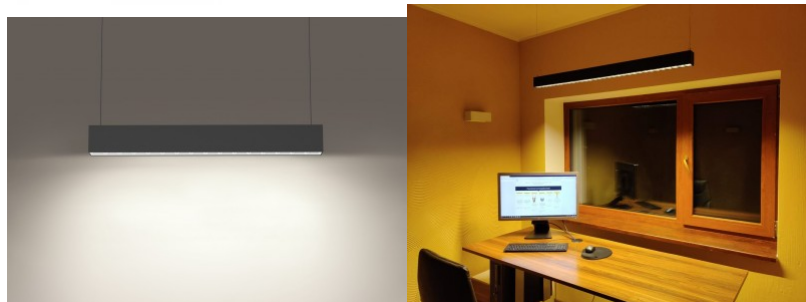

Linear Light PROLUMEN Delia UGR 600 black 230V 20W 2000lm CRI90 100° IP20 3000K, 4000K, 5700K 3CCT

Product code 15206

Brand [PROLUMEN](#)
Supply voltage 230V
Power factor 0.90
Output 20W
Maximum output 20W/1m
Luminous flux 2000lumens
Luminaire's efficiency lm79 100W
Correlated colour temperature 3CCT
3000K, 4000K, 5700K
Lens angle 100
Cri 90
Ugr 18
Sdcm - macadam ellipses 6
Protection class IP20
Lifespan 50000h
Height 70.0mm
Width 60.0mm
Length 604.0mm
Weight 1150g
Package weight 1650g
In package 1pc
In box 12pcs
Casing colour black
Casing material aluminum
Work environment indoor use
Certificates CE, RoHS
Warranty 5 years

Black body and square design. Elegant and functional, this minimalist pendant light is an excellent choice for those who appreciate simplicity and modernity in their home decor. With proper use, the luminaire is energy-efficient, environmentally friendly, and has a very long lifespan (50,000h). This luminaire has an ideal color rendering index for workspaces and offices. On some models, the light color is changeable: 3000K, 4000K, 6000K. The luminaire can be successfully installed both surface-mounted and suspended. In both cases, the result is guaranteed to be good. [Hanging cables](#) (2 pcs) must be ordered separately. Illuminate your world with LED House professionals - [check out our project portfolio here!](#)