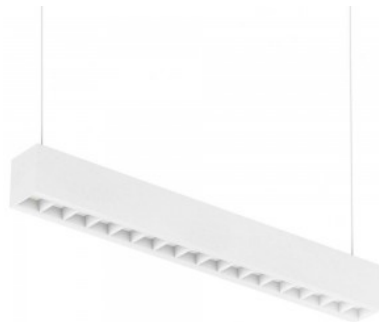

Linear Light PROLUMEN Delia UGR19 1200 white 230V 40W 4500lm CRI80 100° IP20 3000K, 4000K, 5700K WW/DW/CW

Product code 15535

Brand [PROLUMEN](#)
Supply voltage 230V
Power factor 0.90
Output 40W
Luminous flux 4500lumens
Luminaire's efficiency lm79 113W
Correlated colour temperature
WW/DW/CW 3000K, 4000K, 5700K
Lens angle 100
Cri 80
Ugr 18
Sdcm - macadam ellipses 6
Protection class IP20
Lifespan 50000h
Llmf tm21 L80B50 @25°C 50.000h
Height 70.0mm
Width 60.0mm
Length 1204.0mm
Weight 2200g
Package weight 3000g
In package 1pc
In box 12pcs
Casing colour white
Casing material aluminum
Work environment indoor use
Certificates CE, RoHS
Warranty 5 years

White body and square design. Elegant and functional, this minimalist luminaire is an excellent choice for those who appreciate simplicity and modernity in their home decor. This luminaire can be installed as both a pendant light and surface-mounted. With proper use, the luminaire is energy-efficient, environmentally friendly, and has a very long lifespan (50,000 hours). Some models have adjustable light color: 3000K, 4000K, 6000K. The luminaire can be successfully installed both surface-mounted and suspended. In both cases, good results are guaranteed. [Suspension cables](#) (2 pcs) must be ordered separately. Illuminate your world with the help of LED House professionals - [check out our project portfolio here!](#)