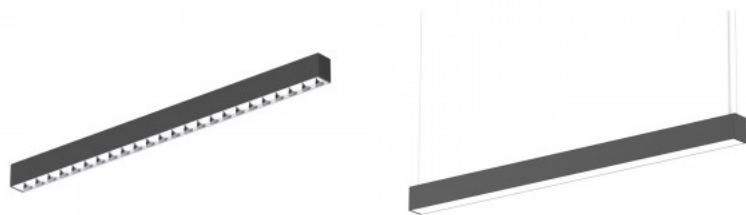

LED luminaire PROLUMEN Barrett 1200 black 230V 36W 3350lm 110° IP20 DALI 930

Product code 16970 DALI dimmable

Brand [PROLUMEN](#)
Supply voltage 230V
Power factor 0.90
Dimmable DALI
Output 36W
Maximum output 36W/1m
Luminous flux 3350lumens
Luminaire's efficiency lm79 93W
Correlated colour temperature warm white 3000K
Lens angle 110
Cri 90
Sdcm - macadam ellipses 3
Protection class IP20
Lifespan 50000h
Llmf tm21 L70B50 @25°C 50.000h
Height 76.0mm
Width 57.0mm
Length 1212.0mm
In box 6pcs
Casing colour black
Casing material aluminum
Polishing matt
Power supply [BOKE](#)
Impact resistance IK06
Work environment indoor use
Certificates CE
Warranty 5 years

Linear workplace luminaire. High quality, easy to install, and long-lasting (50000h)! This luminaire with IP20 protection class is an ideal choice for home or office environments. There is also a model with DALI dimmer available. This technology allows adjusting the brightness of the luminaire according to needs. This luminaire has an ideal color rendering index CRI90 for workspaces and offices. The model offers light temperatures ranging from warm white light (3000K) to cool white light (5700K). Illuminate your world with LED House professionals - [check out our portfolio of projects here!!](#)