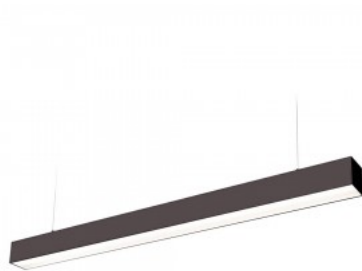

Ceiling lamp Koline 1200 black 230V 40W 4800lm 105° IP20 840

Product code 17273

Supply voltage 230V
Power factor 0.90
Output 40W
Maximum output 40W/1m
Luminous flux 4800lumens
Luminaire's efficiency lm79 120W
Correlated colour temperature pure white 4000K
Lens angle 105
Cri 80
Protection class IP20
Lifespan 50000h
Height 72.8mm
Width 50.0mm
Length 1200.0mm
Weight 1.5 kg
In package 1pc
In box 9pcs
Casing colour black
No. of switches 30000pcs
Work environment indoor use
Operation temperature -20 ~45°C
Certificates CE
Warranty 5 years

An evenly distributed light light, which can be installed both on the ceiling and suspended from the ceiling. An ideal luminaire for above desks! This luminaire is suitable for indoor use only, protection class IP20. LED lights provide clear and sharp light, which is ideal for lighting shops and other commercial spaces. Improve the quality of light in your everyday life and choose a top-notch lighting solution from [the LED house product range!](#)