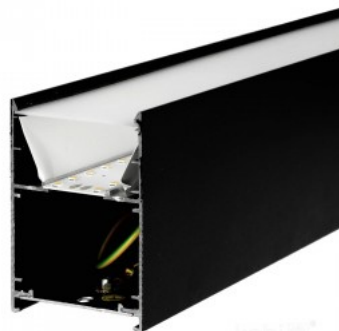

Ceiling light Koline 1200 black 230V 20W 2400lm 105° IP20 840

Product code 17275

Supply voltage 230V
 Power factor 0.90
 Output 20W
 Luminous flux 2400lumens
 Luminaire's efficiency lm79 120W
 Correlated colour temperature pure white 4000K
 Lens angle 105
 Cri 80
 Protection class IP20
 Lifespan 50000h
 Height 72.8mm
 Width 50.0mm
 Length 1200.0mm
 Weight 1500g
 In package 1pc
 In box 9pcs
 Casing colour black
 No. of switches 30000pcs
 Work environment indoor use
 Operation temperature -20 ~40°C
 Certificates CE
 Warranty 5 years

An evenly distributed light light, which can be installed both on the ceiling and suspended from the ceiling. An ideal luminaire for above desks! This luminaire is suitable for indoor use only, protection class IP20. LED lights provide clear and sharp light, which is ideal for lighting shops and other commercial spaces. Improve the quality of light in your everyday life and choose a top-notch lighting solution from [the LED house product range!](#)