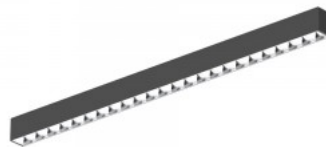

LED luminaire PROLUMEN DB77 600 black 230V 17W 1500lm CRI80 75° IP20 3000K warm white

Product code 16672

Price 66,00+VAT

Brand [PROLUMEN](#)

Supply voltage 230V

Output 17W

Luminous flux 1500lumens

Luminaire's efficiency 88W

Correlated colour temperature (cct)

warm white 3000K

Lens angle 75

Cri 80

Ugr 19

Sdcm - macadam ellipses 6

Protection class IP20

Lifespan 50000h

Height 76.0mm

Width 57.0mm

Length 602.0mm

Weight 1700g

Package weight 2133g

In box 6pcs

Casing colour black

Casing material aluminum

Power supply OSRAM

Work environment indoor use

Operation temperature -20 ~ 45°C

Certificates CE

Warranty 3 years