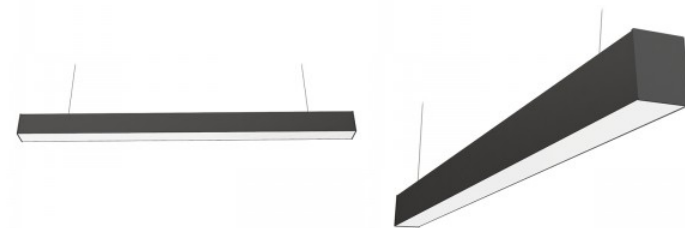

Linear light Prolumen Linda 66D 1200 with downward light distribution black 230V 28W 3600lm 75° IP20 DALI 830

Product code 17751 DALI dimmable

Brand [Prolumen](#)
Supply voltage 230V
Power factor 0.90
Dimmable DALI
Output 28W
Maximum output 28W/1m
Luminous flux 3600lumens
Luminaire's efficiency lm79 129W
Correlated colour temperature warm white 3000K
Lens angle 75
Cri 80
Ugr 19
Sdcm - macadam ellipses 6
Protection class IP20
Lifespan 50000h
Llmf tm21 L70B50 @25°C 50.000h
Height 75.0mm
Width 56.0mm
Length 1204.0mm
Weight 2.75 kg
In box 6pcs
Casing colour black
Casing material aluminium
Polishing matt
Power supply [BOKE](#)
Impact resistance IK06
Work environment indoor use
Operation temperature -20° - +45°C
Certificates CE
Warranty 5 years

Prolumen Linda is a compact linear luminaire with excellent light distribution, featuring a high-quality microprismatic PMMA plastic diffuser. This luminaire is designed to provide superior lighting in any environment, perfectly fitting into both modern and classic interiors. Light tone options: 3000K - warm and cozy light 4000K - neutral and clear light 3000-6500K - adjustable light that allows you to choose the right tone according to your mood and needs Prolumen Linda luminaires are designed to be interconnected, creating a seamless and long lighting line that highlights the best features of your space. Thanks to its excellent efficiency, Prolumen Linda is an energy-efficient and environmentally friendly choice, while still delivering powerful and uniform light output.