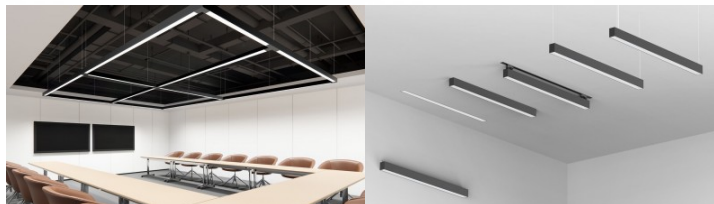

Linear Light PROLUMEN Linda C27 1200 with downward light distribution black 230V 30W 4200lm 100° IP20 DALI 840

Product code 17876 DALI dimmable

Brand [PROLUMEN](#)

Supply voltage 230V

Power factor 0.95

Dimmable DALI

Output 30W

Maximum output 30W/1m

Luminous flux 4200lumens

Luminaire's efficiency lm79 140W

Correlated colour temperature pure white 4000K

Lens angle 100

Cri 80

Ugr 19

Sdcm - macadam ellipses 3

Protection class IP20

Lifespan 160000h

Llmf tm21 L70B50 @25°C 160.000h

Height 55.0mm

Width 50.0mm

Length 1120.0mm

Weight 1940g

In box 6pcs

Casing colour black

Casing material aluminum

Polishing matt

Power supply [TRIDONIC](#)

Impact resistance IK08

Work environment indoor use

Operation temperature -20° - +45°C

Certificates CE

Warranty 5 years

Prolumen Linda is a compact linear luminaire with excellent light distribution, featuring a high-quality microprismatic PMMA plastic diffuser. This luminaire is designed to provide superior lighting in any environment, perfectly fitting into both modern and classic interiors. Light tone options: 3000K - warm and cozy light 4000K - neutral and clear light 3000-6500K - adjustable light that allows you to choose the right tone according to your mood and needs Prolumen Linda luminaires are designed to be interconnected, creating a seamless and long lighting line that highlights the best features of your space. Thanks to its excellent efficiency, Prolumen Linda is an energy-efficient and environmentally friendly choice, while still delivering powerful and uniform light output.