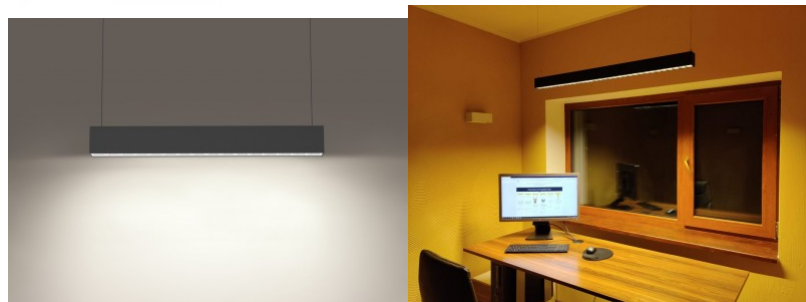

Linear Light PROLUMEN Delia UGR 600 black 230V 20W 2000lm CRI90 100° IP20 3000K, 4000K, 5700K WW/DW/CW

Product code 15206

Brand [PROLUMEN](#)
Supply voltage 230V
Power factor 0.90
Output 20W
Luminous flux 2000lumens
Luminaire's efficiency lm79 100W
Correlated colour temperature
WW/DW/CW 3000K, 4000K, 5700K
Lens angle 100
Cri 90
Ugr 18
Sdcm - macadam ellipses 6
Protection class IP20
Lifespan 50000h
Height 70.0mm
Width 60.0mm
Length 604.0mm
Weight 1150g
Package weight 1650g
In package 1pc
In box 12pcs
Casing colour black
Casing material aluminum
Work environment indoor use
Certificates CE, RoHS
Warranty 5 years

Black body and square design. Elegant and functional, this minimalist pendant light is an excellent choice for those who appreciate simplicity and modernity in their home decor. With proper use, the luminaire is energy-efficient, environmentally friendly, and has a very long lifespan (50,000h). This luminaire has an ideal color rendering index for workspaces and offices. On some models, the light color is changeable: 3000K, 4000K, 6000K. The luminaire can be successfully installed both surface-mounted and suspended. In both cases, the result is guaranteed to be good. [Hanging cables](#) (2 pcs) must be ordered separately. Illuminate your world with LED House professionals - [check out our project portfolio here!](#)