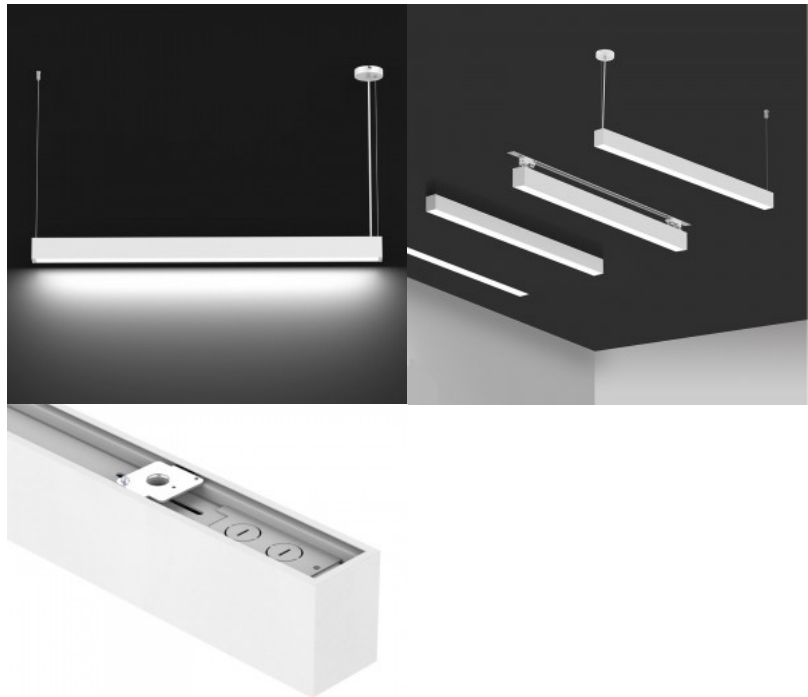

LED luminaire Prolumen Barrett 600 white 230V 17W 1500lm 75° IP20 DALI 940

Product code 20464 DALI dimmable

Brand [Prolumen](#)
Supply voltage 230V
Power factor 0.90
Dimmable DALI
Output 17W
Maximum output 17W/1m
Luminous flux 1500lumens
Luminaire's efficiency lm79 88W
Correlated colour temperature pure white 4000K
Lens angle 75
Cri 90
Ugr 19
Sdcm - macadam ellipses 6
Protection class IP20
Lifespan 50000h
Height 76.0mm
Width 57.0mm
Length 602.0mm
Weight 1.7 kg
Package weight 2.13 kg
In box 6pcs
Casing colour white
Casing material aluminium
Power supply [BOKE](#)
Work environment indoor use
Operation temperature -20 ~ 45°C
Certificates CE
Warranty 5 years

Linear workplace luminaire. High quality, easy to install, and long-lasting (50000h)! This luminaire with IP20 protection class is an ideal choice for home or office environments. There is also a model with DALI dimmer available. This technology allows adjusting the brightness of the luminaire according to needs. This luminaire has an ideal color rendering index CRI90 for workspaces and offices. The model offers light temperatures ranging from warm white light (3000K) to cool white light (5700K). Illuminate your world with LED House professionals - [check out our portfolio of projects here!!](#)