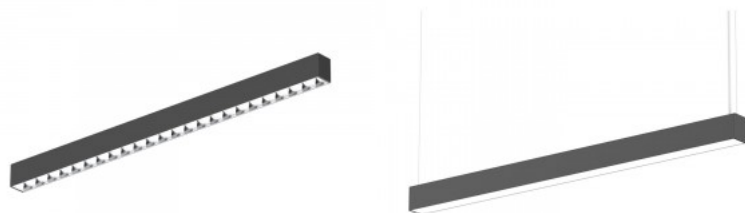

LED luminaire Prolumen Barrett 1200 black 230V 36W 3600lm 65° IP20 DALI 940

Product code 21926 DALI dimmable

Brand [Prolumen](#)
Supply voltage 230V
Power factor 0.90
Dimmable DALI
Output 36W
Maximum output 36W/1m
Luminous flux 3600lumens
Luminaire's efficiency lm79 100W
Correlated colour temperature pure white 4000K
Lens angle 65
Cri 90
Sdcm - macadam ellipses 3
Protection class IP20
Lifespan 50000h
Llmf tm21 L80B10 @25°C 50.000h
Height 76.0mm
Width 57.0mm
Length 1212.0mm
In box 6pcs
Casing colour black
Casing material aluminium
Polishing matt
Power supply [BOKE](#)
Impact resistance IK06
Work environment indoor use
Certificates CE
Warranty 5 years

Linear workplace luminaire. High quality, easy to install, and long-lasting (50000h)! This luminaire with IP20 protection class is an ideal choice for home or office environments. There is also a model with DALI dimmer available. This technology allows adjusting the brightness of the luminaire according to needs. This luminaire has an ideal color rendering index CRI90 for workspaces and offices. The model offers light temperatures ranging from warm white light (3000K) to cool white light (5700K). Illuminate your world with LED House professionals - [check out our portfolio of projects here!!](#)