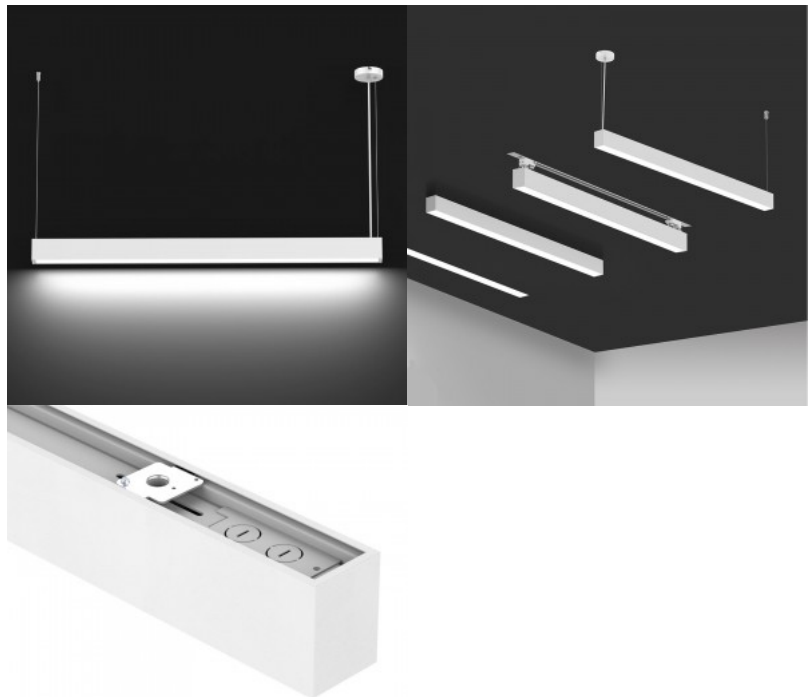

LED luminaire PROLUMEN Barrett 600 DALI white 230V 17W 1500lm 75° IP20 930

Product code 16971 DALI dimmable

Brand [PROLUMEN](#)
Supply voltage 230V
Power factor 0.90
Dimmable DALI
Output 17W
Luminous flux 1500lumens
Luminaire's efficiency lm79 88W
Correlated colour temperature warm white 3000K
Lens angle 75
Cri 90
Ugr 19
Sdcm - macadam ellipses 6
Protection class IP20
Lifespan 50000h
Height 76.0mm
Width 57.0mm
Length 602.0mm
Weight 1700g
Package weight 2133g
In box 6pcs
Casing colour white
Casing material aluminum
Power supply [BOKE](#)
Work environment indoor use
Operation temperature -20 ~ 45°C
Certificates CE
Warranty 5 years

Linear workplace luminaire. High quality, easy to install, and long-lasting (50000h)! This luminaire with IP20 protection class is an ideal choice for home or office environments. There is also a model with DALI dimmer available. This technology allows adjusting the brightness of the luminaire according to needs. This luminaire has an ideal color rendering index CRI90 for workspaces and offices. The model offers light temperatures ranging from warm white light (3000K) to cool white light (5700K). Illuminate your world with LED House professionals - [check out our portfolio of projects here!!](#)