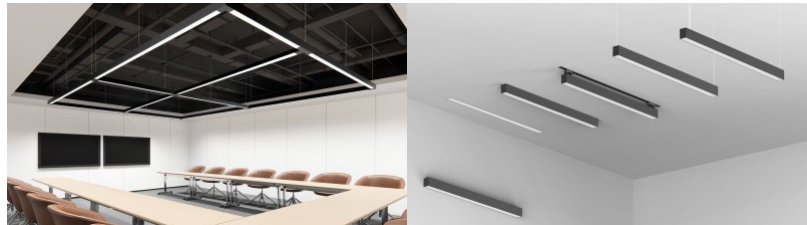

Product code 19154 DALI dimmable

Supply voltage 230V
Power factor 0.90
Dimmable DALI
Output 32W
Maximum output 32W/1m
Luminous flux 4000lumens
Luminaire's efficiency lm79 125W
Correlated colour temperature 3CCT
3000K, 3500K, 4000K
Lens angle 100
Cri 90
Ugr 18
Sdcm - macadam ellipses 6
En62471 1
Protection class IP20
Lifespan 50000h
Height 73.0mm
Width 50.0mm
Length 1500.0mm
Weight 1150g
In package 1pc
Casing colour black
Casing material aluminum
Power supply [BOKE](#)
Work environment indoor use
Certificates CE, RoHS
Warranty 3 years

Prolumen Linda is a compact linear luminaire with excellent light distribution, featuring a high-quality microprismatic PMMA plastic diffuser. This luminaire is designed to provide superior lighting in any environment, perfectly fitting into both modern and classic interiors. Light tone options: 3000K - warm and cozy light 4000K - neutral and clear light 3000-6500K - adjustable light that allows you to choose the right tone according to your mood and needs Prolumen Linda luminaires are designed to be interconnected, creating a seamless and long lighting line that highlights the best features of your space. Thanks to its excellent efficiency, Prolumen Linda is an energy-efficient and environmentally friendly choice, while still delivering powerful and uniform light output.