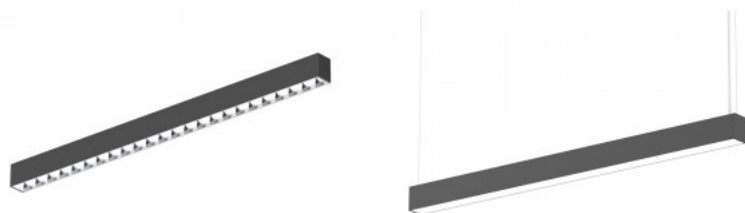

LED luminaire Prolumen Barrett 1200 black 230V 36W 3350lm 110° IP20 DALI 930

Product code 16970 DALI dimmable

Brand [Prolumen](#)
Supply voltage 230V
Power factor 0.90
Dimmable DALI
Output 36W
Maximum output 36W/1m
Luminous flux 3350lumens
Luminaire's efficiency lm79 93W
Correlated colour temperature warm white 3000K
Lens angle 110
Cri 90
Sdcm - macadam ellipses 3
Protection class IP20
Lifespan 50000h
Llmf tm21 L70B50 @25°C 50.000h
Height 76.0mm
Width 57.0mm
Length 1212.0mm
In box 6pcs
Casing colour black
Casing material aluminium
Polishing matt
Power supply [BOKE](#)
Impact resistance IK06
Work environment indoor use
Certificates CE
Warranty 5 years

Linear workplace luminaire. High quality, easy to install, and long-lasting (50000h)! This luminaire with IP20 protection class is an ideal choice for home or office environments. There is also a model with DALI dimmer available. This technology allows adjusting the brightness of the luminaire according to needs. This luminaire has an ideal color rendering index CRI90 for workspaces and offices. The model offers light temperatures ranging from warm white light (3000K) to cool white light (5700K). Illuminate your world with LED House professionals - [check out our portfolio of projects here!!](#)