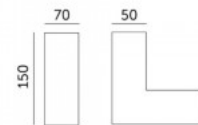

Ceiling lamp KOLINE K2 L - extension black 230V 8W 800lm CRI80 110° IP20 3000K, 4000K, 6500K 3CCT

Product code 19077

Supply voltage 230V
Power factor 0.90
Output 8W
Maximum output 8W/1m
Luminous flux 800lumens
Luminaire's efficiency lm79 100W
Correlated colour temperature 3CCT
3000K, 4000K, 6500K
Lens angle 110
Cri 80
Protection class IP20
Lifespan 50000h
In package 1pc
In box 5pcs
Casing colour black
No. of switches 30000pcs
Work environment indoor use
Operation temperature -20 ~40°C
Certificates CE EMC LVD ROHS
Warranty 5 years

The LED KOLINE K2 connector allows you to link luminaires into various shapes, offering flexible and stylish lighting solutions for any space. Built-in LEDs and a frosted diffuser provide uniform and eye-friendly illumination. A durable aluminum housing and strong polycarbonate ensure long-lasting quality. The light color can be adjusted to warm, neutral, or cool tones as needed. A wide beam angle provides good coverage, and the energy-efficient light source keeps costs low. For safety, LED replacement is permitted only by qualified personnel.