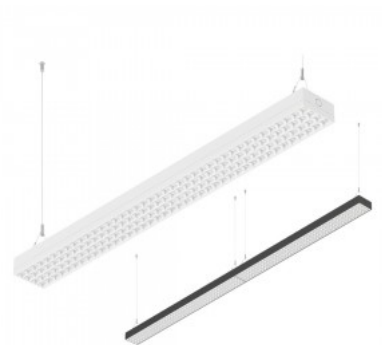

Ceiling lamp Prolumen DB157 UGR<19 1200 white 230V 40W 4550lm CRI95 80° IP20 3000K, 4000K 2CCT

Product code 18173

Brand [Prolumen](#)
Supply voltage 230V
Power factor 0.90
Output 40W
Maximum output 40W/1m
Rated current 1250mA
Luminous flux 4550lumens
Luminaire's efficiency lm79 114W
Correlated colour temperature 2CCT
3000K, 4000K
Lens angle 80
Cri 95
Ugr 19
Sdcm - macadam ellipses 3
Protection class IP20
Lifespan 50000h
Llmf tm21 L80B10 @25°C 50.000h
Height 59.0mm
Width 120.0mm
Length 1200.0mm
In package 1pc
In box 6pcs
Casing colour white
Casing material aluminium
Impact resistance IK08
Work environment indoor use
Operation temperature -20 ~45°C
Certificates CE
Warranty 5 years

Linear light Prolumen Delia UGR 600 black 230V 20W 2000lm CRI90 100° IP20 3000K, 4000K, 5700K 3CCT