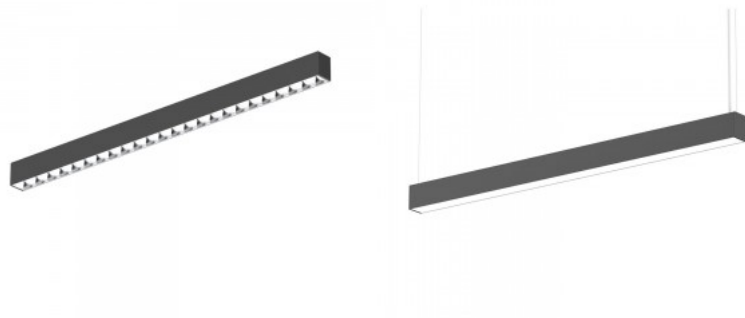

LED luminaire PROLUMEN Barrett 1200 black 230V 36W 3350lm 110° IP20 DALI 930

Product code 16970 DALI dimmable

Brand [PROLUMEN](#)
Supply voltage 230V
Power factor 0.90
Dimmable DALI
Output 36W
Luminous flux 3350lumens
Luminaire's efficiency lm79 93W
Correlated colour temperature warm white 3000K
Lens angle 110
Cri 90
Sdcm - macadam ellipses 6
Protection class IP20
Lifespan 50000h
Llmf tm21 L70B50 @25°C 50.000h
Height 76.0mm
Width 57.0mm
Length 1212.0mm
In box 6pcs
Casing colour black
Casing material aluminum
Polishing matt
Power supply [BOKE](#)
Impact resistance IK06
Work environment indoor use
Certificates CE
Warranty 5 years

Linear workplace luminaire. High quality, easy to install, and long-lasting (50000h)! This luminaire with IP20 protection class is an ideal choice for home or office environments. There is also a model with DALI dimmer available. This technology allows adjusting the brightness of the luminaire according to needs. This luminaire has an ideal color rendering index CRI90 for workspaces and offices. The model offers light temperatures ranging from warm white light (3000K) to cool white light (5700K). Illuminate your world with LED House professionals - [check out our portfolio of projects here!!](#)