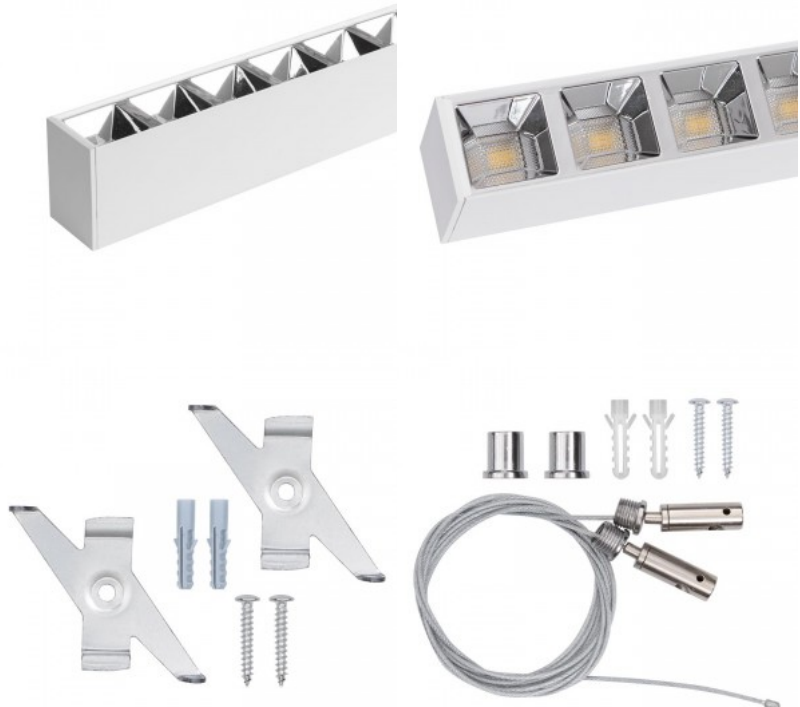

LED luminaire LSLG 1500 UGR white 230V 50W 6000lm 65° IP20 842

Product code 16307

Supply voltage 230V
Output 50W
Maximum output 50W/1m
Luminous flux 6000lumens
Luminaire's efficiency lm79 120W
Correlated colour temperature pure white 4200K
Lens angle 65
Source of light SANAN LED
Cri 80
Ugr 19
Protection class IP20
Lifespan 50000h
Llmf tm21 L70B50 @25°C 50.000h
Height 70.0mm
Width 50.0mm
Length 1500.0mm
Weight 2200g
Package weight 2400g
In package 1pc
In box 9pcs
Casing colour white
Casing material aluminum
Polishing matt
No. of switches 30000pcs
Power supply [BOKE](#)
Work environment indoor use
Certificates CE
Warranty 5 years

Linear workplace luminaire with low UGR value. This IP20-rated linear luminaire is an ideal choice for home or office environments, providing daylight illumination at a temperature of 4200K. The luminaire comes with a suspension kit. Illuminate your world with LED House professionals - [check out our project portfolio here!](#)

LED luminaire PROLUMEN Barrett 1200 recessed white 230V 36W 3100lm 75° IP20 DALI 940