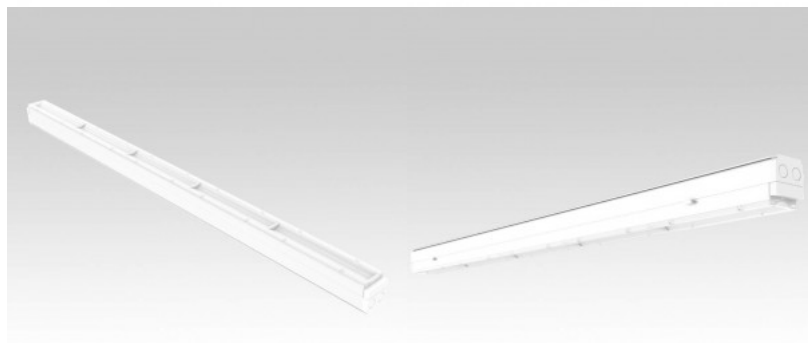

Product code 15018

Brand [Prolumen](#)

Supply voltage 230V

Output 75W

Maximum output 75W/1m

Luminous flux 12000lumens

Luminaire's efficiency lm79 160W

Correlated colour temperature pure white 4000K

Lens angle 90

Cri 80

Sdcm - macadam ellipses 3

Protection class IP40

Lifespan 50000h

Llmf tm21 L80B10 @25°C 80.000h

Height 72.0mm

Width 65.0mm

Length 1460.0mm

Casing colour white

Casing material aluminium

Power supply OSRAM

Work environment indoor use

Operation temperature -20°C - +45°C

Certificates CE, RoHS

Warranty 5 years

A ceiling light fixture with uniform light distribution that can be installed either flush-mounted or suspended from the ceiling. An ideal light fixture for above desks! 4000K LED lights provide clear and sharp light, perfect for illuminating stores and other commercial spaces. Option to order linear lights with different lenses and power levels: 30°, 60°, 90°, 120°, 2 x 25°. Improve your everyday lighting quality and choose a top-notch lighting solution from the LED house product range! Illuminate your world with LED House professionals - [check out our project portfolio here!](#)