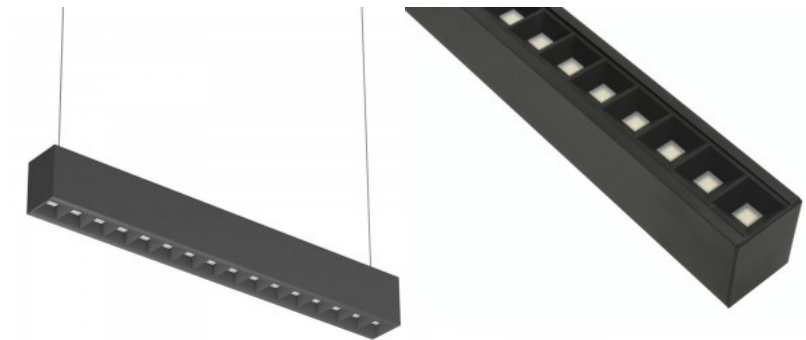

LED ceiling light PROLUMEN DB45A UGR19 1200 TRIAC black 230V 40W 4500lm CRI80 100° IP20 3000K, 4000K, 5700K WW/DW/CW

Product code 15460 TRIAC dimmable

Brand [PROLUMEN](#)

Supply voltage 230V

Dimmable TRIAC

Output 40W

Luminous flux 4500lumens

Luminaire's efficiency 113W

Correlated colour temperature (cct)

WW/DW/CW 3000K, 4000K, 5700K

Lens angle 100

Cri 80

Ugr 18

Lor 80

Sdcm - macadam ellipses 6

Protection class IP20

Lifespan 50000h

Llmf L80B50 @25°C 50.000h

Height 70.0mm

Width 60.0mm

Length 1204.0mm

Weight 2200g

Package weight 3000g

In package 1pc

In box 12pcs

Casing colour black

Casing material aluminum

Work environment indoor use

Certificates CE, RoHS

Warranty 3 years