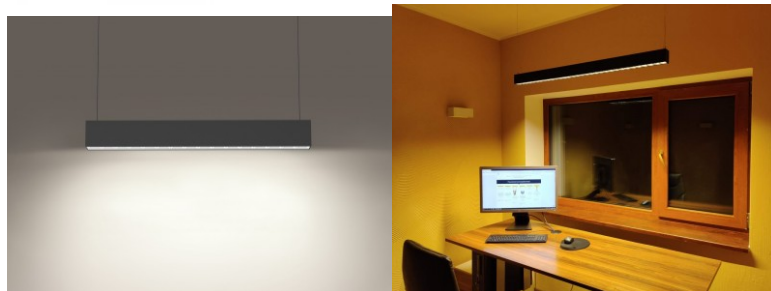

Linear Light PROLUMEN Delia UGR19 1200 DALI black 230V 40W 4500lm 100° IP40 840

Product code 15323 DALI dimmable

Brand [PROLUMEN](#)
Supply voltage 230V
Power factor 0.90
Dimmable DALI
Output 40W
Luminous flux 4500lumens
Luminaire's efficiency lm79 113W
Correlated colour temperature pure white 4000K
Lens angle 100
Cri 80
Ugr 18
Lor 80
Sdcm - macadam ellipses 6
Protection class IP40
Lifespan 50000h
Llmf tm21 L80B50 @25°C 50.000h
Height 70.0mm
Width 60.0mm
Length 1204.0mm
Weight 2200g
Package weight 3000g
In package 1pc
In box 12pcs
Casing colour black
Casing material aluminum
Work environment indoor use
Certificates CE, RoHS
Warranty 5 years

Black body and square design. Elegant and functional, this minimalist pendant light is an excellent choice for those who appreciate simplicity and modernity in their home decor. With proper use, the luminaire is energy-efficient, environmentally friendly, and has a very long lifespan (50,000h). This luminaire has an ideal color rendering index for workspaces and offices. On some models, the light color is changeable: 3000K, 4000K, 6000K. The luminaire can be successfully installed both surface-mounted and suspended. In both cases, the result is guaranteed to be good. [Hanging cables](#) (2 pcs) must be ordered separately. Illuminate your world with LED House professionals - [check out our project portfolio here!](#)