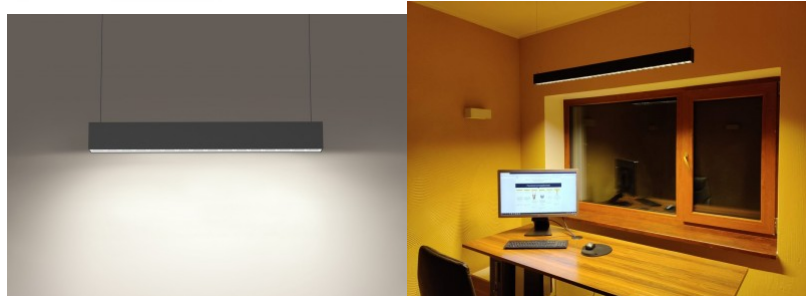

Product code 15206

Brand [Prolumen](#)

Supply voltage 230V

Power factor 0.90

Output 20W

Maximum output 20W/1m

Luminous flux 2000lumens

Luminaire's efficiency lm79 100W

Correlated colour temperature 3CCT
3000K, 4000K, 5700K

Lens angle 100

Cri 90

Ugr 18

Sdcm - macadam ellipses 6

Protection class IP20

Lifespan 50000h

Height 70.0mm

Width 60.0mm

Length 604.0mm

Weight 1.15 kg

Package weight 1.65 kg

In package 1pc

In box 12pcs

Casing colour black

Casing material aluminium

Work environment indoor use

Certificates CE, RoHS

Warranty 5 years

Black body and square design. Elegant and functional, this minimalist pendant light is an excellent choice for those who appreciate simplicity and modernity in their home decor. With proper use, the luminaire is energy-efficient, environmentally friendly, and has a very long lifespan (50,000h). This luminaire has an ideal color rendering index for workspaces and offices. On some models, the light color is changeable: 3000K, 4000K, 6000K. The luminaire can be successfully installed both surface-mounted and suspended. In both cases, the result is guaranteed to be good. [Hanging cables](#) (2 pcs) must be ordered separately. Illuminate your world with LED House professionals - [check out our project portfolio here!](#)