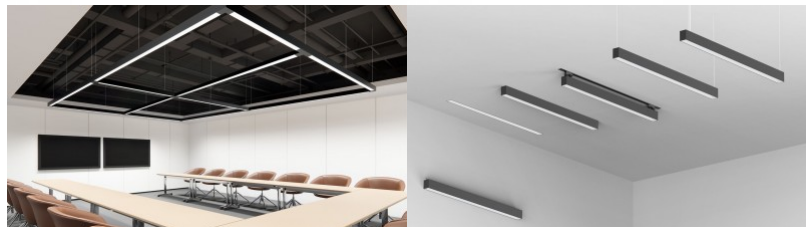

Product code 19154 DALI dimmable

Supply voltage 230V
Power factor 0.90
Dimmable DALI
Output 32W
Maximum output 32W/1m
Luminous flux 4000lumens
Luminaire's efficiency lm79 125W
Correlated colour temperature 3CCT
3000K, 3500K, 4000K
Lens angle 100
Cri 80
Ugr 18
Sdcm - macadam ellipses 6
En62471 1
Protection class IP20
Lifespan 50000h
Height 73.0mm
Width 50.0mm
Length 1500.0mm
Weight 1.15 kg
In package 1pc
Casing colour black
Casing material aluminium
Power supply [BOKE](#)
Work environment indoor use
Certificates CE, RoHS
Warranty 3 years

Prolumen Linda is a compact linear luminaire with excellent light distribution, featuring a high-quality microprismatic PMMA plastic diffuser. This luminaire is designed to provide superior lighting in any environment, perfectly fitting into both modern and classic interiors. Light tone options: 3000K - warm and cozy light 4000K - neutral and clear light 3000-6500K - adjustable light that allows you to choose the right tone according to your mood and needs Prolumen Linda luminaires are designed to be interconnected, creating a seamless and long lighting line that highlights the best features of your space. Thanks to its excellent efficiency, Prolumen Linda is an energy-efficient and environmentally friendly choice, while still delivering powerful and uniform light output.