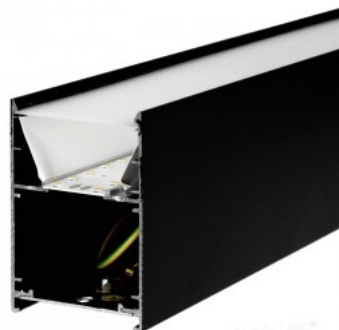

## Ceiling lamp Koline 1200 black 230V 20-30-40W 4800lm CRI80 110° IP20 3000K, 4000K, 6500K 3CCT

**Product code 23037**

Supply voltage 230V  
 Power factor 0.90  
 Output 20-30-40W  
 Maximum output 40W/1m  
 Luminous flux 4800lumens  
 Correlated colour temperature 3CCT  
 3000K, 4000K, 6500K  
 Lens angle 110  
 Cri 80  
 Protection class IP20  
 Lifespan 50000h  
 Height 72.8mm  
 Width 50.0mm  
 Length 1200.0mm  
 Weight 1.5 kg  
 In package 1pc  
 In box 9pcs  
 Casing colour black  
 No. of switches 30000pcs  
 Impact resistance IK04  
 Work environment indoor use  
 Operation temperature -20 ~45°C  
 Certificates CE  
 Warranty 5 years

An evenly distributed light light, which can be installed both on the ceiling and suspended from the ceiling. An ideal luminaire for above desks! This luminaire is suitable for indoor use only, protection class IP20. LED lights provide clear and sharp light, which is ideal for lighting shops and other commercial spaces. Improve the quality of light in your everyday life and choose a top-notch lighting solution from [the LED house product range!](#)