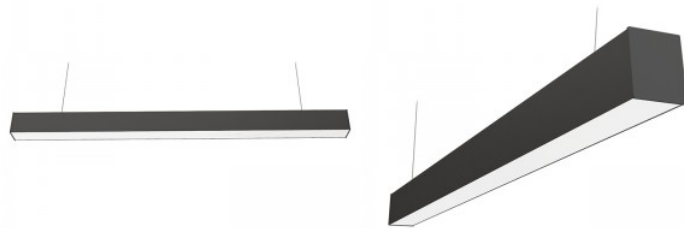

Linear Light PROLUMEN Linda 66D 1200 DALI (with light distribution up and down) black 230V 40W 5270lm 75° IP20 830

Product code 17752 DALI dimmable

Brand [PROLUMEN](#)
Supply voltage 230V
Power factor 0.90
Dimmable DALI
Output 40W
Luminous flux 5270lumens
Luminaire's efficiency lm79 132W
Correlated colour temperature warm white 3000K
Lens angle 75
Cri 80
Ugr 19
Sdcm - macadam ellipses 6
Protection class IP20
Lifespan 50000h
Height 75.0mm
Width 56.0mm
Length 1204.0mm
Weight 1700g
Package weight 2133g
In box 6pcs
Casing colour black
Casing material aluminum
Power supply [BOKE](#)
Impact resistance IK06
Work environment indoor use
Operation temperature -20° - +45°C
Certificates CE
Warranty 5 years

Prolumen Linda is a compact linear luminaire with excellent light distribution, featuring a high-quality microprismatic PMMA plastic diffuser. This luminaire is designed to provide superior lighting in any environment, perfectly fitting into both modern and classic interiors. Light tone options: 3000K - warm and cozy light 4000K - neutral and clear light 3000-6500K - adjustable light that allows you to choose the right tone according to your mood and needs Prolumen Linda luminaires are designed to be interconnected, creating a seamless and long lighting line that highlights the best features of your space. Thanks to its excellent efficiency, Prolumen Linda is an energy-efficient and environmentally friendly choice, while still delivering powerful and uniform light output.