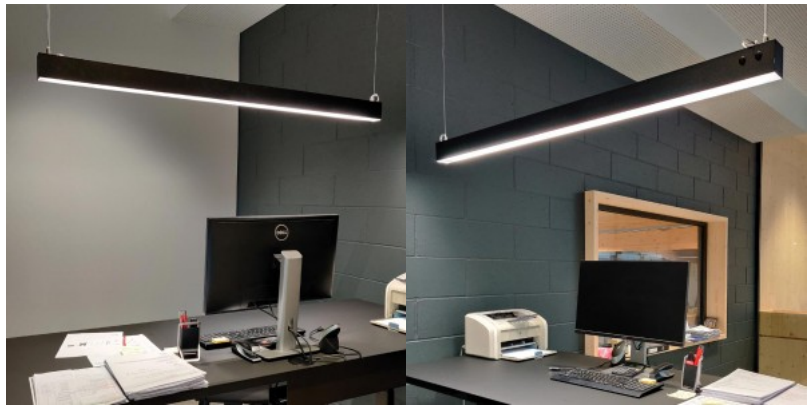

An evenly distributed light light, which can be installed both on the ceiling and suspended from the ceiling. An ideal luminaire for above desks! This luminaire is suitable for indoor use only, protection class IP20. LED lights provide clear and sharp light, which is ideal for lighting shops and other commercial spaces. Improve the quality of light in your everyday life and choose a top-notch lighting solution from [the LED house product range!](#)

Adjustable colour temperature and dimmable office light. Ideal desk lamp for work, where you can choose the brightness and suitable light temperature yourself. The luminaire has a prismatic diffuser, which makes working in this light enjoyable and does not strain the eyes. The luminaire is suspended from the ceiling with two cables, and the height of the luminaire can be adjusted. Light distribution is upwards and downwards, and when the colour temperature is changed, it changes both upwards and downwards. Facing downwards is a 3000K LED strip 45W and a 4000K LED strip 45W. Facing upwards is a 3000K + 4000K LED strip 23W. LED strip CRI90. Luminaire control with two buttons located on the housing. The luminaire is manufactured in Estonia! Improve the quality of light in your everyday life and choose a top-notch lighting solution from [the LED house product range!](#)