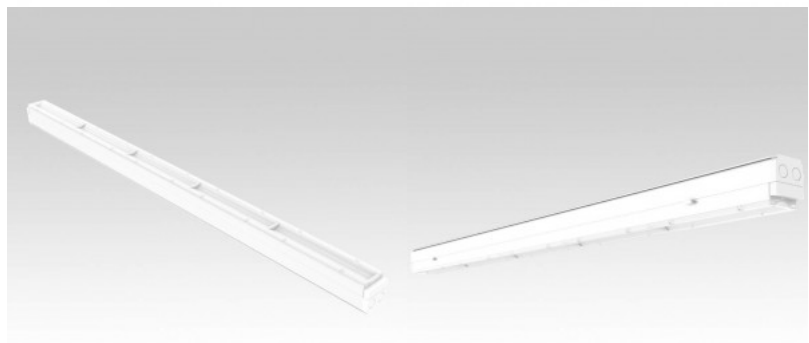

Product code 15018

Brand [Prolumen](#)

Supply voltage 230V

Output 75W

Maximum output 75W/1m

Luminous flux 12000lumens

Luminaire's efficiency lm79 160W

Correlated colour temperature pure white 4000K

Lens angle 90

Cri 80

Sdcm - macadam ellipses 3

Protection class IP40

Lifespan 50000h

Llmf tm21 L80B10 @25°C 80.000h

Height 72.0mm

Width 65.0mm

Length 1460.0mm

Casing colour white

Casing material aluminium

Power supply OSRAM

Work environment indoor use

Operation temperature -20°C - +45°C

Certificates CE, RoHS

Warranty 5 years

A ceiling light fixture with uniform light distribution that can be installed either flush-mounted or suspended from the ceiling. An ideal light fixture for above desks! 4000K LED lights provide clear and sharp light, perfect for illuminating stores and other commercial spaces. Option to order linear lights with different lenses and power levels: 30°, 60°, 90°, 120°, 2 x 25°. Improve your everyday lighting quality and choose a top-notch lighting solution from the LED house product range! Illuminate your world with LED House professionals - [check out our project portfolio here!](#)