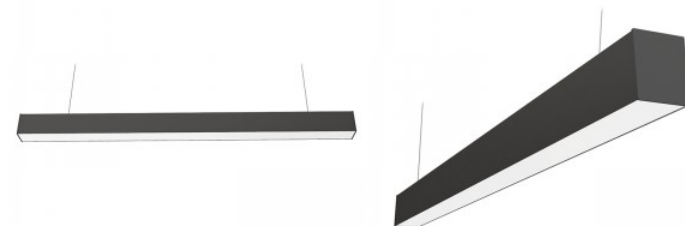

Linear light Prolumen Linda 66D 1200 with downward light distribution black 230V 28W 3800lm 75° IP20 DALI 840

Product code 17750 DALI dimmable

Brand [Prolumen](#)

Supply voltage 230V

Power factor 0.90

Dimmable DALI

Output 28W

Maximum output 28W/1m

Luminous flux 3800lumens

Luminaire's efficiency lm79 136W

Correlated colour temperature pure white 4000K

Lens angle 75

Cri 80

Ugr 19

Sdcm - macadam ellipses 6

Protection class IP20

Lifespan 50000h

Llmf tm21 L70B50 @25°C 50.000h

Height 75.0mm

Width 56.0mm

Length 1204.0mm

Weight 2.75 kg

In box 6pcs

Casing colour black

Casing material aluminium

Polishing matt

Power supply [BOKE](#)

Impact resistance IK06

Work environment indoor use

Operation temperature -20° - +45°C

Certificates CE

Warranty 5 years

Prolumen Linda is a compact linear luminaire with excellent light distribution, featuring a high-quality microprismatic PMMA plastic diffuser. This luminaire is designed to provide superior lighting in any environment, perfectly fitting into both modern and classic interiors. Light tone options: 3000K - warm and cozy light 4000K - neutral and clear light 3000-6500K - adjustable light that allows you to choose the right tone according to your mood and needs Prolumen Linda luminaires are designed to be interconnected, creating a seamless and long lighting line that highlights the best features of your space. Thanks to its excellent efficiency, Prolumen Linda is an energy-efficient and environmentally friendly choice, while still delivering powerful and uniform light output.