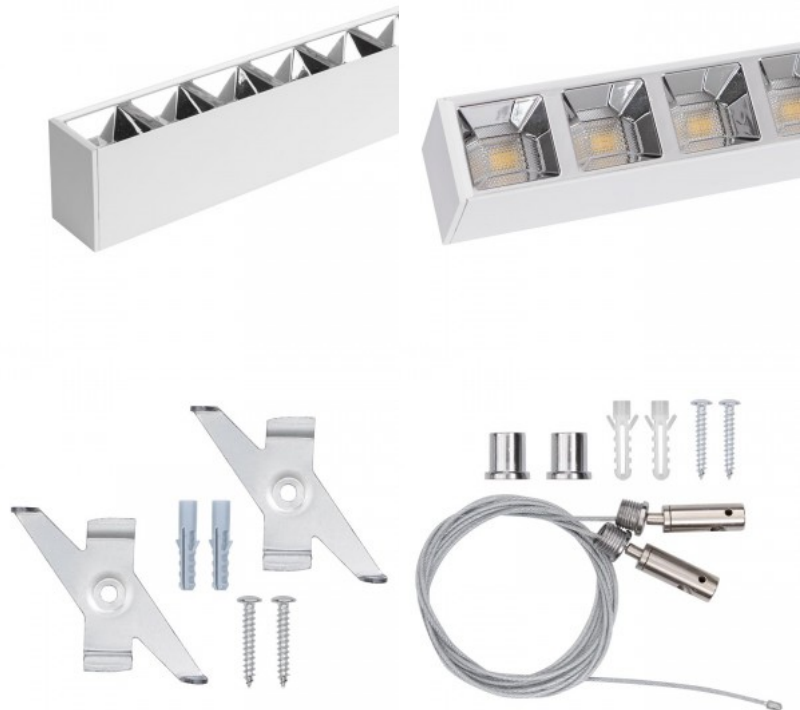

LED luminaire Leelo 1200 UGR white 230V 40W 4800lm 65° IP20 842

Product code 16308

Supply voltage 230V
 Output 40W
 Luminous flux 4800lumens
 Luminaire's efficiency lm79 120W
 Correlated colour temperature pure white 4200K
 Lens angle 65
 Source of light SANAN LED
 Cri 80
 Ugr 19
 Protection class IP20
 Lifespan 50000h
 Llmf tm21 L70B50 @25°C 50.000h
 Height 70.0mm
 Width 50.0mm
 Length 1200.0mm
 Weight 1850g
 Package weight 2000g
 In package 1pc
 In box 9pcs
 Casing colour white
 Casing material aluminum
 Polishing matt
 No. of switches 30000pcs
 Power supply [BOKE](#)
 Work environment indoor use
 Certificates CE
 Warranty 5 years

LED luminaire Leelo 1500 UGR white 230V 50W 6000lm 65° IP20 842

Product code 16307

Supply voltage 230V
 Output 50W
 Luminous flux 6000lumens
 Luminaire's efficiency lm79 120W
 Correlated colour temperature pure white 4200K
 Lens angle 65
 Source of light SANAN LED
 Cri 80
 Ugr 19
 Protection class IP20
 Lifespan 50000h
 Llmf tm21 L70B50 @25°C 50.000h
 Height 70.0mm
 Width 50.0mm
 Length 1500.0mm
 Weight 2200g
 Package weight 2400g
 In package 1pc
 In box 9pcs
 Casing colour white
 Casing material aluminum
 Polishing matt
 No. of switches 30000pcs
 Power supply [BOKE](#)
 Work environment indoor use
 Certificates CE
 Warranty 5 years