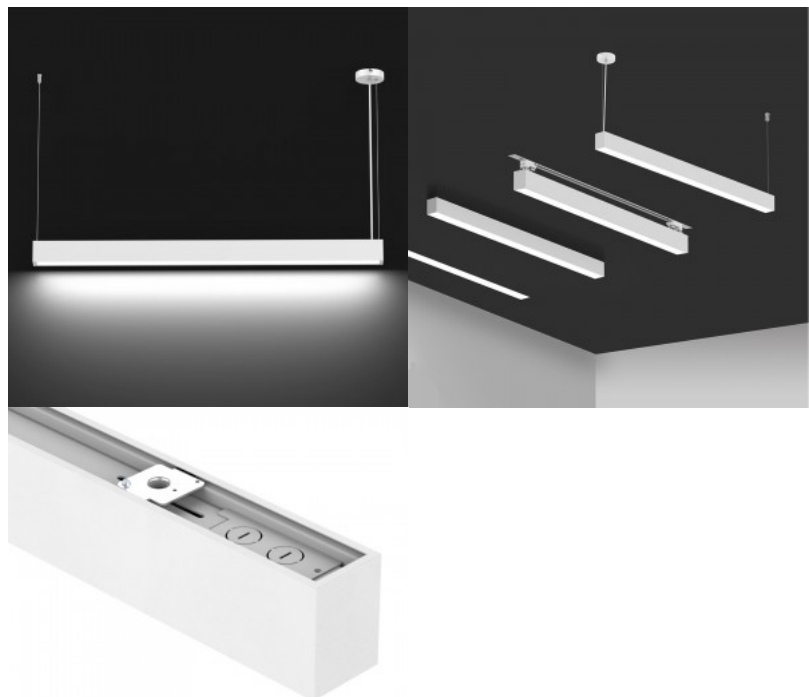

LED luminaire Prolumen Barrett 1500 white 230V 45W 4573lm CRI90 110° IP20 DALI 3000K, 4000K, 5700K 3CCT

Product code 17016 DALI dimmable

Brand [Prolumen](#)
Supply voltage 230V
Power factor 0.90
Dimmable DALI
Output 45W
Maximum output 45W/1m
Luminous flux 4573lumens
Luminaire's efficiency lm79 102W
Correlated colour temperature 3CCT
3000K, 4000K, 5700K
Lens angle 110
Cri 90
Ugr 19
Sdcm - macadam ellipses 3
Protection class IP20
Lifespan 50000h
Llmf tm21 L80B10 @25°C 50.000h
Height 76.0mm
Width 57.0mm
Length 1512.0mm
In box 6pcs
Casing colour white
Casing material aluminium
Power supply [BOKE](#)
Work environment indoor use
Operation temperature -20 ~ 45°C
Certificates CE
Warranty 5 years

Linear workplace luminaire. High quality, easy to install, and long-lasting (50000h)! This luminaire with IP20 protection class is an ideal choice for home or office environments. There is also a model with DALI dimmer available. This technology allows adjusting the brightness of the luminaire according to needs. This luminaire has an ideal color rendering index CRI90 for workspaces and offices. The model offers light temperatures ranging from warm white light (3000K) to cool white light (5700K). Illuminate your world with LED House professionals - [check out our portfolio of projects here!!](#)