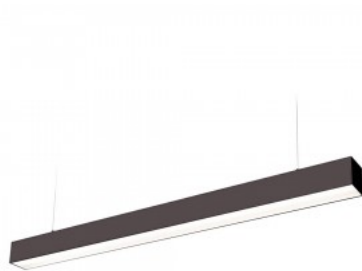

Ceiling light Koline K2 1200 black 230V 40W 5200lm CRI80 110° IP20 3000K, 4000K, 6500K 3CCT

Product code 18119

Supply voltage 230V
Power factor 0.90
Output 40W
Maximum output 40W/1m
Luminous flux 5200lumens
Luminaire's efficiency lm79 130W
Correlated colour temperature 3CCT 3000K, 4000K, 6500K
Lens angle 110
Cri 80
Protection class IP20
Lifespan 50000h
Height 72.8mm
Width 50.0mm
Length 1200.0mm
Weight 1500g
In package 1pc
In box 9pcs
Casing colour black
No. of switches 30000pcs
Work environment indoor use
Operation temperature -20 ~45°C
Certificates CE
Warranty 5 years

An evenly distributed light light, which can be installed both on the ceiling and suspended from the ceiling. An ideal luminaire for above desks! This luminaire is suitable for indoor use only, protection class IP20. LED lights provide clear and sharp light, which is ideal for lighting shops and other commercial spaces. Improve the quality of light in your everyday life and choose a top-notch lighting solution from [the LED house product range!](#)