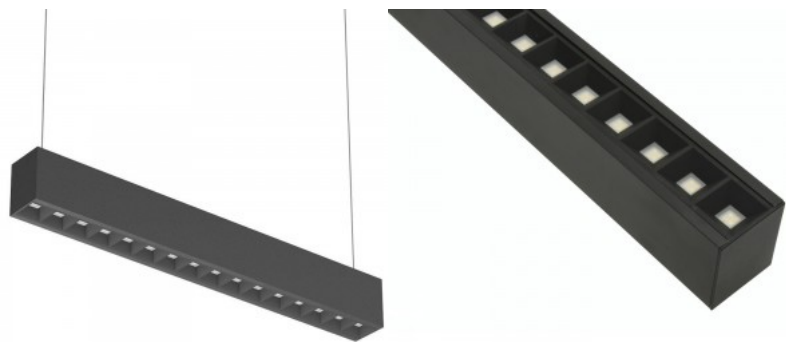

Linear Light PROLUMEN Delia UGR 600 black 230V 20W 2000lm CRI90 100° IP20 3000K, 4000K, 5700K WW/DW/CW

Product code 15206

Brand [PROLUMEN](#)
Supply voltage 230V
Power factor 0.90
Output 20W
Luminous flux 2000lumens
Luminaire's efficiency lm79 100W
Correlated colour temperature WW/DW/CW 3000K, 4000K, 5700K
Lens angle 100
Cri 90
Ugr 18
Sdcm - macadam ellipses 6
Protection class IP20
Lifespan 50000h
Height 70.0mm
Width 60.0mm
Length 604.0mm
Weight 1150g
Package weight 1650g
In package 1pc
In box 12pcs
Casing colour black
Casing material aluminum
Work environment indoor use
Certificates CE, RoHS
Warranty 5 years

Black body and square design. Elegant and functional, this minimalist pendant light is an excellent choice for those who appreciate simplicity and modernity in their home decor. With proper use, the luminaire is energy-efficient, environmentally friendly, and has a very long lifespan (50,000h). This luminaire has an ideal color rendering index for workspaces and offices. On some models, the light color is changeable: 3000K, 4000K, 6000K. The luminaire can be successfully installed both surface-mounted and suspended. In both cases, the result is guaranteed to be good. [Hanging cables](#) (2 pcs) must be ordered separately. Illuminate your world with LED House professionals - [check out our project portfolio here!](#)