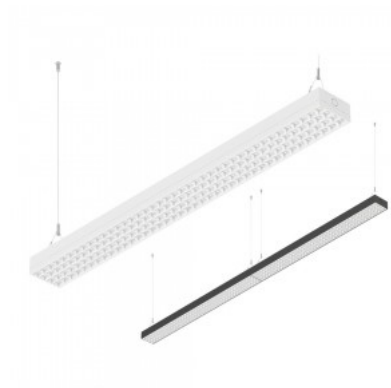

Ceiling lamp DB157 UGR<19 1200 DALI white 230V 25-40W 4400lm CRI95 80° IP20 DALI 3000K-4000K 2CCT

Product code 22320 DALI dimmable

Supply voltage 230V
Power factor 0.90
Dimmable DALI
Output 25-40W
Maximum output 40W/1m
Rated current 1250mA
Luminous flux 4400lumens
Correlated colour temperature 2CCT
3000K-4000K
Lens angle 80
Cri 95
Ugr 19
Sdcm - macadam ellipses 3
Protection class IP20
Lifespan 50000h
Height 59.0mm
Width 120.0mm
Length 1200.0mm
In package 1pc
In box 6pcs
Casing colour white
Casing material aluminium
Power supply [BOKE](#)
Impact resistance IK08
Work environment indoor use
Operation temperature -20 ~45°C
Certificates CE
Warranty 5 years

Ceiling lamp DB157 UGR<19 1200 white 230V 30W 3500lm 80° IP20 940

Product code 18172

Supply voltage 230V
Power factor 0.90
Output 30W
Maximum output 30W/1m
Rated current 1250mA
Luminous flux 3500lumens
Luminaire's efficiency lm79 117W
Correlated colour temperature pure white 4000K
Lens angle 80
Cri 95
Ugr 19
Sdcm - macadam ellipses 3
Protection class IP20
Lifespan 50000h
Height 59.0mm
Width 120.0mm
Length 1200.0mm
In package 1pc
In box 6pcs
Casing colour white
Casing material aluminium
Impact resistance IK08
Work environment indoor use
Operation temperature -20 ~45°C
Certificates CE
Warranty 5 years