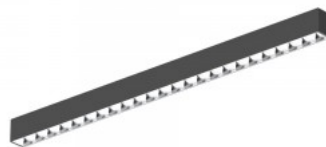

LED luminaire PROLUMEN DB77 1500 UP/DOWN 1-10V black 230V 60W 5400lm CRI80 65° IP20 3000K warm white

Product code 16511

Price 143,00+VAT

Brand [PROLUMEN](#)

Supply voltage 230V

Output 60W

Luminous flux 5400lumens

Luminaire's efficiency 90W

Correlated colour temperature (cct)

warm white 3000K

Lens angle 65

Cri 80

Ugr 19

Sdcm - macadam ellipses 6

Protection class IP20

Lifespan 50000h

Height 76.0mm

Width 57.0mm

Length 1512.0mm

In box 6pcs

Casing colour black

Casing material aluminum

Power supply [BOKE](#)

Work environment indoor use

Operation temperature -20 ~ 45°C

Certificates CE

Warranty 3 years