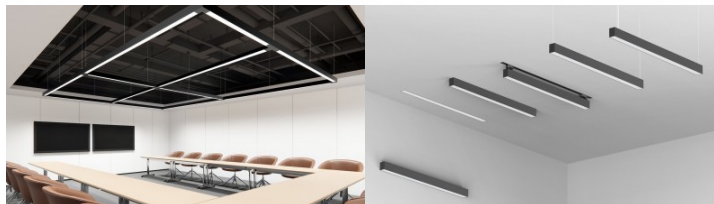

Linear light Prolumen Linda 66D 1200 with downward light distribution black 230V 28W 3800lm 75° IP20 DALI 840

Product code 17750 DALI dimmable

Brand [Prolumen](#)

Supply voltage 230V

Power factor 0.90

Dimmable DALI

Output 28W

Maximum output 28W/1m

Luminous flux 3800lumens

Luminaire's efficiency lm79 136W

Correlated colour temperature pure white 4000K

Lens angle 75

Cri 80

Ugr 19

Sdcm - macadam ellipses 6

Protection class IP20

Lifespan 50000h

Llmf tm21 L70B50 @25°C 50.000h

Height 75.0mm

Width 56.0mm

Length 1204.0mm

Weight 2.75 kg

In box 6pcs

Casing colour black

Casing material aluminium

Polishing matt

Power supply [BOKE](#)

Impact resistance IK06

Work environment indoor use

Operation temperature -20° - +45°C

Certificates CE

Warranty 5 years

Prolumen Linda is a compact linear luminaire with excellent light distribution, featuring a high-quality microprismatic PMMA plastic diffuser. This luminaire is designed to provide superior lighting in any environment, perfectly fitting into both modern and classic interiors. Light tone options: 3000K - warm and cozy light 4000K - neutral and clear light 3000-6500K - adjustable light that allows you to choose the right tone according to your mood and needs Prolumen Linda luminaires are designed to be interconnected, creating a seamless and long lighting line that highlights the best features of your space. Thanks to its excellent efficiency, Prolumen Linda is an energy-efficient and environmentally friendly choice, while still delivering powerful and uniform light output.