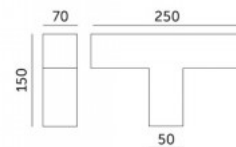

Ceiling lamp KOLINE K2 T - extension black 230V 11W 1100lm CRI80 110° IP20 3000K, 4000K, 6500K 3CCT

Product code 19076

Supply voltage 230V
Power factor 0.90
Output 11W
Maximum output 11W/1m
Luminous flux 1100lumens
Luminaire's efficiency lm79 100W
Correlated colour temperature 3CCT
3000K, 4000K, 6500K
Lens angle 110
Cri 80
Protection class IP20
Lifespan 50000h
In package 1pc
In box 5pcs
Casing colour black
No. of switches 30000pcs
Work environment indoor use
Operation temperature -20 ~40°C
Certificates CE EMC LVD ROHS
Warranty 5 years

The LED KOLINE K2 connector allows you to link luminaires into various shapes, offering flexible and stylish lighting solutions for any space. Built-in LEDs and a frosted diffuser provide uniform and eye-friendly illumination. A durable aluminum housing and strong polycarbonate ensure long-lasting quality. The light color can be adjusted to warm, neutral, or cool tones as needed. A wide beam angle provides good coverage, and the energy-efficient light source keeps costs low. For safety, LED replacement is permitted only by qualified personnel.