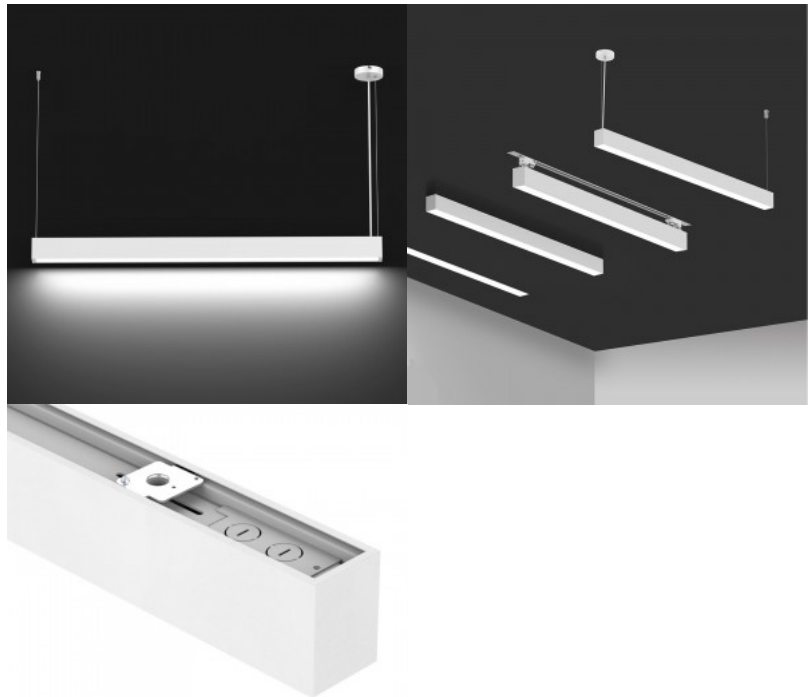

LED luminaire PROLUMEN Barrett A 1500 white 230V 45W 3750lm 75° IP20 DALI 930

Product code 17369 DALI dimmable

Brand [PROLUMEN](#)
Supply voltage 230V
Power factor 0.90
Dimmable DALI
Output 45W
Luminous flux 3750lumens
Luminaire's efficiency lm79 83W
Correlated colour temperature warm
white 3000K
Lens angle 75
Cri 90
Ugr 19
Sdcm - macadam ellipses 6
Protection class IP20
Lifespan 50000h
Height 76.0mm
Width 57.0mm
Length 1512.0mm
Weight 1700g
Package weight 2133g
In box 6pcs
Casing colour white
Casing material aluminum
Power supply [BOKE](#)
Impact resistance IK06
Work environment indoor use
Operation temperature -20 ~ 45°C
Certificates CE
Warranty 5 years

Linear workplace luminaire. High quality, easy to install, and long-lasting (50000h)! This luminaire with IP20 protection class is an ideal choice for home or office environments. There is also a model with DALI dimmer available. This technology allows adjusting the brightness of the luminaire according to needs. This luminaire has an ideal color rendering index CRI90 for workspaces and offices. The model offers light temperatures ranging from warm white light (3000K) to cool white light (5700K). Illuminate your world with LED House professionals - [check out our portfolio of projects here!!](#)