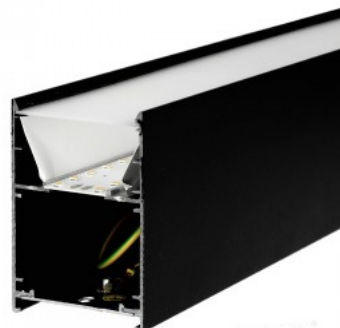

Ceiling lamp Koline K2 1200 black 230V 20W 2600lm CRI80 110° IP20 3000K, 4000K, 6500K 3CCT

Product code 18117

Supply voltage 230V
Power factor 0.90
Output 20W
Maximum output 20W/1m
Luminous flux 2600lumens
Luminaire's efficiency lm79 130W
Correlated colour temperature 3CCT 3000K, 4000K, 6500K
Lens angle 110
Cri 80
Protection class IP20
Lifespan 50000h
Height 72.8mm
Width 50.0mm
Length 1200.0mm
Weight 1.5 kg
In package 1pc
In box 9pcs
Casing colour black
No. of switches 30000pcs
Work environment indoor use
Operation temperature -20 ~40°C
Certificates CE
Warranty 5 years

An evenly distributed light light, which can be installed both on the ceiling and suspended from the ceiling. An ideal luminaire for above desks! This luminaire is suitable for indoor use only, protection class IP20. LED lights provide clear and sharp light, which is ideal for lighting shops and other commercial spaces. Improve the quality of light in your everyday life and choose a top-notch lighting solution from [the LED house product range!](#)