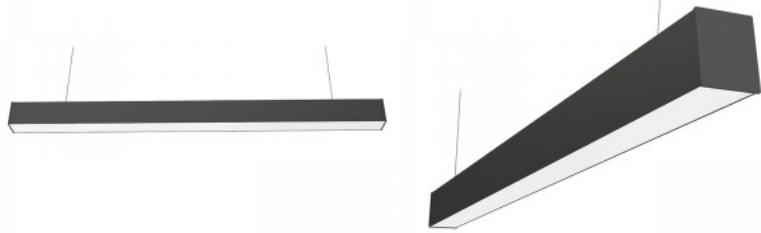

Product code 19154 DALI dimmable

Supply voltage 230V
Power factor 0.90
Dimmable DALI
Output 32W
Maximum output 32W/1m
Luminous flux 4000lumens
Luminaire's efficiency lm79 125W
Correlated colour temperature 3CCT
3000K, 3500K, 4000K
Lens angle 100
Cri 90
Ugr 18
Sdcm - macadam ellipses 6
En62471 1
Protection class IP20
Lifespan 50000h
Height 73.0mm
Width 50.0mm
Length 1500.0mm
Weight 1150g
In package 1pc
Casing colour black
Casing material aluminum
Power supply [BOKE](#)
Work environment indoor use
Certificates CE, RoHS
Warranty 3 years

Prolumen Linda is a compact linear luminaire with excellent light distribution, featuring a high-quality microprismatic PMMA plastic diffuser. This luminaire is designed to provide superior lighting in any environment, perfectly fitting into both modern and classic interiors. Light tone options: 3000K - warm and cozy light 4000K - neutral and clear light 3000-6500K - adjustable light that allows you to choose the right tone according to your mood and needs Prolumen Linda luminaires are designed to be interconnected, creating a seamless and long lighting line that highlights the best features of your space. Thanks to its excellent efficiency, Prolumen Linda is an energy-efficient and environmentally friendly choice, while still delivering powerful and uniform light output.