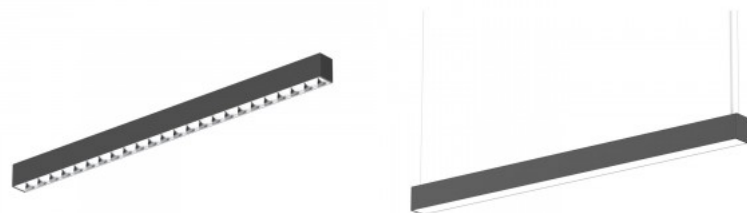

LED luminaire PROLUMEN Barrett A 1500 up-down black 230V 56W 6000lm CRI80 75° IP20 DALI 3000K, 4000K, 5700K 3CCT

Product code 19321 DALI dimmable

Brand [PROLUMEN](#)
Supply voltage 230V
Power factor 0.90
Dimmable DALI
Output 56W
Maximum output 56W/1m
Luminous flux 6000lumens
Luminaire's efficiency lm79 107W
Correlated colour temperature 3CCT
3000K, 4000K, 5700K
Lens angle 75
Cri 80
Ugr 19
Sdcm - macadam ellipses 6
Protection class IP20
Lifespan 50000h
Height 76.0mm
Width 57.0mm
Length 1512.0mm
In box 6pcs
Casing colour black
Casing material aluminum
Power supply [BOKE](#)
Impact resistance IK06
Work environment indoor use
Operation temperature -20 ~ 45°C
Certificates CE
Warranty 5 years

Linear workplace luminaire. High quality, easy to install, and long-lasting (50000h)! This luminaire with IP20 protection class is an ideal choice for home or office environments. There is also a model with DALI dimmer available. This technology allows adjusting the brightness of the luminaire according to needs. This luminaire has an ideal color rendering index CRI90 for workspaces and offices. The model offers light temperatures ranging from warm white light (3000K) to cool white light (5700K). Illuminate your world with LED House professionals - [check out our portfolio of projects here!!](#)