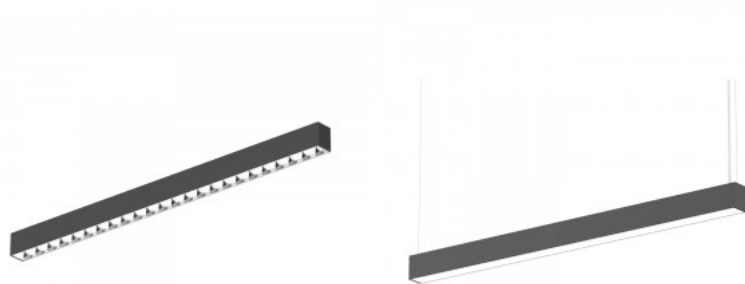

LED luminaire Prolumen Barrett 1500 UP/DOWN black 230V 60W 6000lm 65° IP20 DALI 940

Product code 22220 DALI dimmable

Brand [Prolumen](#)
Supply voltage 230V
Power factor 0.90
Dimmable DALI
Output 60W
Maximum output 60W/1m
Luminous flux 6000lumens
Luminaire's efficiency lm79 100W
Correlated colour temperature pure white 4000K
Lens angle 65
Cri 90
Ugr 19
Sdcm - macadam ellipses 6
Protection class IP20
Lifespan 50000h
Llmf tm21 L80B10 @25°C 50.000h
Height 76.0mm
Width 57.0mm
Length 1512.0mm
In box 6pcs
Casing colour black
Casing material aluminium
Power supply [BOKE](#)
Work environment indoor use
Operation temperature -20 ~ 45°C
Certificates CE
Warranty 5 years

Linear workplace luminaire. High quality, easy to install, and long-lasting (50000h)! This luminaire with IP20 protection class is an ideal choice for home or office environments. There is also a model with DALI dimmer available. This technology allows adjusting the brightness of the luminaire according to needs. This luminaire has an ideal color rendering index CRI90 for workspaces and offices. The model offers light temperatures ranging from warm white light (3000K) to cool white light (5700K). Illuminate your world with LED House professionals - [check out our portfolio of projects here!!](#)