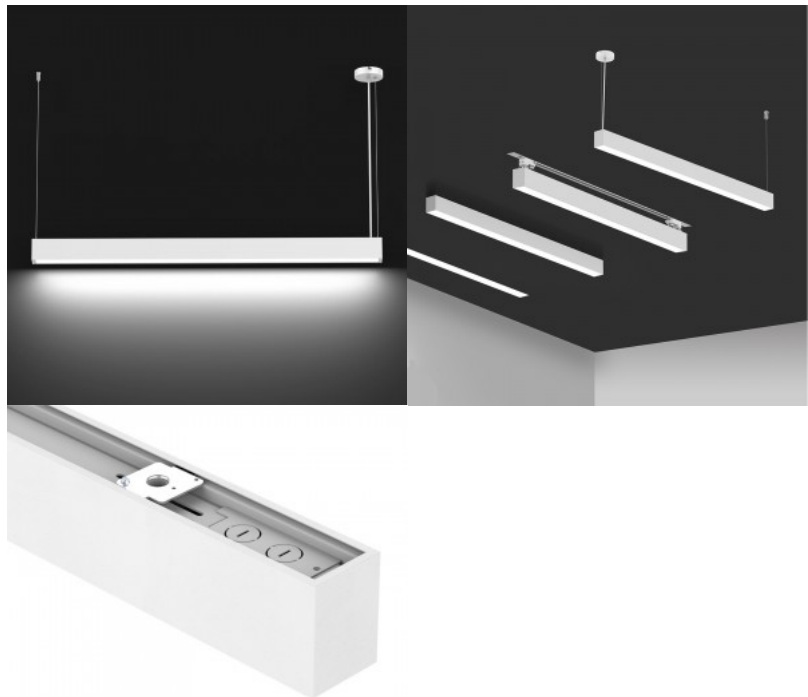

LED luminaire Prolumen Barrett 600 white 230V 17W 1500lm CRI90 110° IP20 DALI 3000K, 4000K, 5700K 3CCT

Product code 17017 DALI dimmable

Brand [Prolumen](#)

Supply voltage 230V

Power factor 0.90

Dimmable DALI

Output 17W

Maximum output 17W/1m

Luminous flux 1500lumens

Luminaire's efficiency lm79 88W

Correlated colour temperature 3CCT

3000K, 4000K, 5700K

Lens angle 110

Cri 90

Ugr 19

Sdcm - macadam ellipses 6

Protection class IP20

Lifespan 50000h

Llmf tm21 L80B10 @25°C 50.000h

Height 76.0mm

Width 57.0mm

Length 602.0mm

In box 6pcs

Casing colour white

Casing material aluminium

Power supply [BOKE](#)

Work environment indoor use

Operation temperature -20 ~ 45°C

Certificates CE

Warranty 5 years

Linear workplace luminaire. High quality, easy to install, and long-lasting (50000h)! This luminaire with IP20 protection class is an ideal choice for home or office environments.

There is also a model with DALI dimmer available. This technology allows adjusting the brightness of the luminaire according to needs. This luminaire has an ideal color rendering index CRI90 for workspaces and offices. The model offers light temperatures ranging from warm white light (3000K) to cool white light (5700K). Illuminate your world with LED House professionals - [check out our portfolio of projects here!!](#)