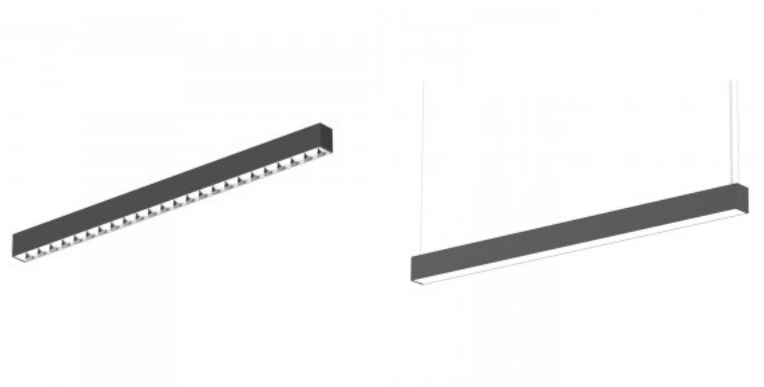

LED luminaire Prolumen Barrett A 600 up-down black 230V 22W 1950lm CRI90 110° IP20 DALI 3000K, 4000K, 5700K 3CCT

Product code 17352 DALI dimmable

Brand [Prolumen](#)
Supply voltage 230V
Power factor 0.90
Dimmable DALI
Output 22W
Maximum output 22W/1m
Luminous flux 1950lumens
Luminaire's efficiency lm79 89W
Correlated colour temperature 3CCT
3000K, 4000K, 5700K
Lens angle 110
Cri 90
Ugr 19
Sdcm - macadam ellipses 6
Protection class IP20
Lifespan 50000h
Height 76.0mm
Width 57.0mm
Length 602.0mm
Weight 1.7 kg
Package weight 2.13 kg
In box 6pcs
Casing colour black
Casing material aluminium
Impact resistance IK06
Work environment indoor use
Operation temperature -20 ~ 45°C
Certificates CE
Warranty 5 years

Linear workplace luminaire. High quality, easy to install, and long-lasting (50000h)! This luminaire with IP20 protection class is an ideal choice for home or office environments. There is also a model with DALI dimmer available. This technology allows adjusting the brightness of the luminaire according to needs. This luminaire has an ideal color rendering index CRI90 for workspaces and offices. The model offers light temperatures ranging from warm white light (3000K) to cool white light (5700K). Illuminate your world with LED House professionals - [check out our portfolio of projects here!!](#)