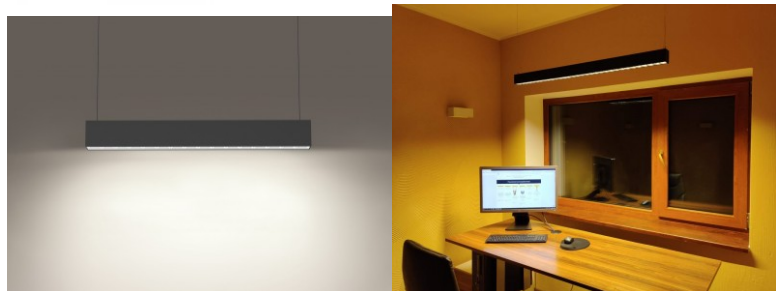

Linear light Prolumen Delia UGR19 1200 black 230V 40W 4500lm CRI90 100° IP20 3000K, 4000K, 5700K 3CCT

Product code 15026

Brand [Prolumen](#)
Supply voltage 230V
Power factor 0.90
Output 40W
Maximum output 40W/1m
Luminous flux 4500lumens
Luminaire's efficiency lm79 113W
Correlated colour temperature 3CCT
3000K, 4000K, 5700K
Lens angle 100
Cri 90
Ugr 18
Lor 80
Sdcm - macadam ellipses 6
Protection class IP20
Lifespan 50000h
Llmf tm21 L80B50 @25°C 50.000h
Height 70.0mm
Width 60.0mm
Length 1204.0mm
Weight 2.2 kg
Package weight 3 kg
In package 1pc
In box 12pcs
Casing colour black
Casing material aluminium
Work environment indoor use
Certificates CE, RoHS
Warranty 5 years

Black body and square design. Elegant and functional, this minimalist pendant light is an excellent choice for those who appreciate simplicity and modernity in their home decor. With proper use, the luminaire is energy-efficient, environmentally friendly, and has a very long lifespan (50,000h). This luminaire has an ideal color rendering index for workspaces and offices. On some models, the light color is changeable: 3000K, 4000K, 6000K. The luminaire can be successfully installed both surface-mounted and suspended. In both cases, the result is guaranteed to be good. [Hanging cables](#) (2 pcs) must be ordered separately. Illuminate your world with LED House professionals - [check out our project portfolio here!](#)