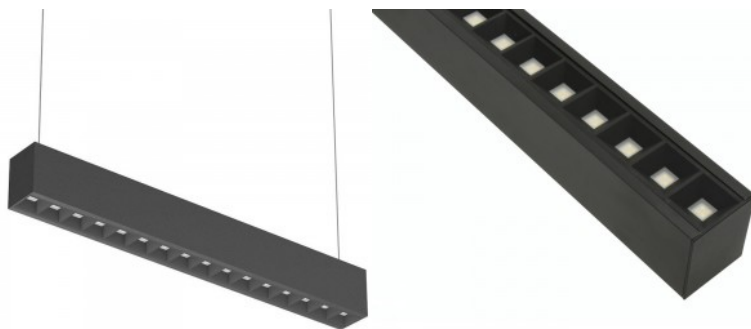

Linear light Prolumen Delia UGR19 1200 black 230V 40W 4500lm CRI90 100° IP20 3000K, 4000K, 5700K 3CCT

Product code 15026

Brand [Prolumen](#)
Supply voltage 230V
Power factor 0.90
Output 40W
Maximum output 40W/1m
Luminous flux 4500lumens
Luminaire's efficiency lm79 113W
Correlated colour temperature 3CCT
3000K, 4000K, 5700K
Lens angle 100
Cri 90
Ugr 18
Lor 80
Sdcm - macadam ellipses 6
Protection class IP20
Lifespan 50000h
Llmf tm21 L80B50 @25°C 50.000h
Height 70.0mm
Width 60.0mm
Length 1204.0mm
Weight 2.2 kg
Package weight 3 kg
In package 1pc
In box 12pcs
Casing colour black
Casing material aluminium
Work environment indoor use
Certificates CE, RoHS
Warranty 5 years

Black body and square design. Elegant and functional, this minimalist pendant light is an excellent choice for those who appreciate simplicity and modernity in their home decor. With proper use, the luminaire is energy-efficient, environmentally friendly, and has a very long lifespan (50,000h). This luminaire has an ideal color rendering index for workspaces and offices. On some models, the light color is changeable: 3000K, 4000K, 6000K. The luminaire can be successfully installed both surface-mounted and suspended. In both cases, the result is guaranteed to be good. [Hanging cables](#) (2 pcs) must be ordered separately. Illuminate your world with LED House professionals - [check out our project portfolio here!](#)