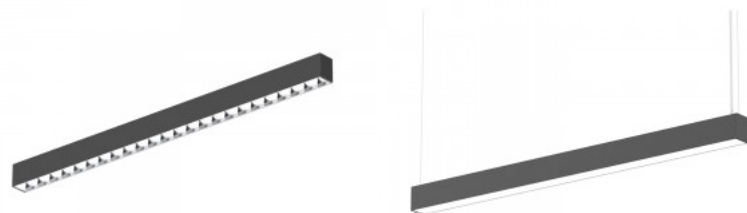

LED luminaire Prolumen Barrett 1200 black 230V 36W 3600lm 65° IP20 DALI 940

Product code 21926 DALI dimmable

Brand [Prolumen](#)
Supply voltage 230V
Power factor 0.90
Dimmable DALI
Output 36W
Maximum output 36W/1m
Luminous flux 3600lumens
Luminaire's efficiency lm79 100W
Correlated colour temperature pure white 4000K
Lens angle 65
Cri 90
Sdcm - macadam ellipses 3
Protection class IP20
Lifespan 50000h
Llmf tm21 L80B10 @25°C 50.000h
Height 76.0mm
Width 57.0mm
Length 1212.0mm
In box 6pcs
Casing colour black
Casing material aluminium
Polishing matt
Power supply [BOKE](#)
Impact resistance IK06
Work environment indoor use
Certificates CE
Warranty 5 years

Linear workplace luminaire. High quality, easy to install, and long-lasting (50000h)! This luminaire with IP20 protection class is an ideal choice for home or office environments. There is also a model with DALI dimmer available. This technology allows adjusting the brightness of the luminaire according to needs. This luminaire has an ideal color rendering index CRI90 for workspaces and offices. The model offers light temperatures ranging from warm white light (3000K) to cool white light (5700K). Illuminate your world with LED House professionals - [check out our portfolio of projects here!!](#)