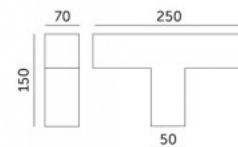

Ceiling lamp KOLINE K2 T - extension black 230V 11W 1100lm CRI80 110° IP20 3000K, 4000K, 6500K 3CCT

Product code 19076

Supply voltage 230V
Power factor 0.90
Output 11W
Maximum output 11W/1m
Luminous flux 1100lumens
Luminaire's efficiency lm79 100W
Correlated colour temperature 3CCT
3000K, 4000K, 6500K
Lens angle 110
Cri 80
Protection class IP20
Lifespan 50000h
In package 1pc
In box 5pcs
Casing colour black
No. of switches 30000pcs
Work environment indoor use
Operation temperature -20 ~40°C
Certificates CE EMC LVD ROHS
Warranty 5 years

The LED KOLINE K2 connector allows you to link luminaires into various shapes, offering flexible and stylish lighting solutions for any space. Built-in LEDs and a frosted diffuser provide uniform and eye-friendly illumination. A durable aluminum housing and strong polycarbonate ensure long-lasting quality. The light color can be adjusted to warm, neutral, or cool tones as needed. A wide beam angle provides good coverage, and the energy-efficient light source keeps costs low. For safety, LED replacement is permitted only by qualified personnel.