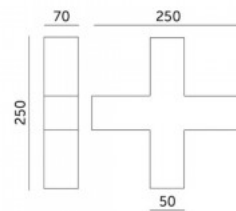

Ceiling lamp KOLINE K2 X - extension black 230V 15W 1500lm CRI80 110° IP20 3000K, 4000K, 6500K 3CCT

Product code 19078

Supply voltage 230V
Power factor 0.90
Output 15W
Maximum output 15W/1m
Rated current 70mA
Luminous flux 1500lumens
Luminaire's efficiency lm79 100W
Correlated colour temperature 3CCT
3000K, 4000K, 6500K
Lens angle 110
Cri 80
Protection class IP20
Lifespan 50000h
In package 1pc
In box 5pcs
Casing colour black
No. of switches 30000pcs
Work environment indoor use
Operation temperature -20 ~40°C
Certificates CE EMC LVD ROHS
Warranty 5 years

The LED KOLINE K2 connector allows you to link luminaires into various shapes, offering flexible and stylish lighting solutions for any space. Built-in LEDs and a frosted diffuser provide uniform and eye-friendly illumination. A durable aluminum housing and strong polycarbonate ensure long-lasting quality. The light color can be adjusted to warm, neutral, or cool tones as needed. A wide beam angle provides good coverage, and the energy-efficient light source keeps costs low. For safety, LED replacement is permitted only by qualified personnel.

Linear light Linda 5073 1200 MicroPrism black 230V 26W 3250lm CRI80 100° IP20 DALI 3000K, 3500K, 4000K 3CCT