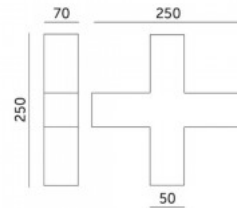

Ceiling light KOLINE K2 X - extension black 230V 15W 1500lm CRI80 110° IP20 3000K, 4000K, 6500K 3CCT

Product code 19078

Supply voltage 230V
Power factor 0.90
Output 15W
Maximum output 15W/1m
Rated current 70mA
Luminous flux 1500lumens
Luminaire's efficiency lm79 100W
Correlated colour temperature 3CCT
3000K, 4000K, 6500K
Lens angle 110
Cri 80
Protection class IP20
Lifespan 50000h
In package 1pc
In box 5pcs
Casing colour black
No. of switches 30000pcs
Work environment indoor use
Operation temperature -20 ~40°C
Certificates CE EMC LVD ROHS
Warranty 5 years

The LED KOLINE K2 connector allows you to link luminaires into various shapes, offering flexible and stylish lighting solutions for any space. Built-in LEDs and a frosted diffuser provide uniform and eye-friendly illumination. A durable aluminum housing and strong polycarbonate ensure long-lasting quality. The light color can be adjusted to warm, neutral, or cool tones as needed. A wide beam angle provides good coverage, and the energy-efficient light source keeps costs low. For safety, LED replacement is permitted only by qualified personnel.

Ceiling light LED House Dallas 1500 CCT black 55W 6000lm CRI90 60° IP20 PUSH 3000K-4000K 2CCT