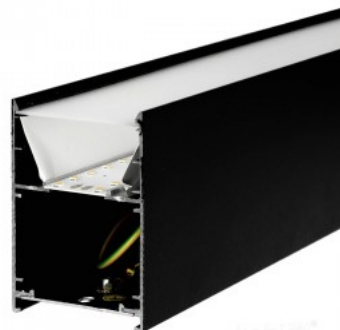

Ceiling lamp Koline 1200 black 230V 20W 2400lm 105° IP20 840

Product code 17275

Supply voltage 230V
Power factor 0.90
Output 20W
Maximum output 20W/1m
Luminous flux 2400lumens
Luminaire's efficiency lm79 120W
Correlated colour temperature pure white 4000K
Lens angle 105
Cri 80
Protection class IP20
Lifespan 50000h
Height 72.8mm
Width 50.0mm
Length 1200.0mm
Weight 1.5 kg
In package 1pc
In box 9pcs
Casing colour black
No. of switches 30000pcs
Work environment indoor use
Operation temperature -20 ~40°C
Certificates CE
Warranty 5 years

An evenly distributed light light, which can be installed both on the ceiling and suspended from the ceiling. An ideal luminaire for above desks! This luminaire is suitable for indoor use only, protection class IP20. LED lights provide clear and sharp light, which is ideal for lighting shops and other commercial spaces. Improve the quality of light in your everyday life and choose a top-notch lighting solution from [the LED house product range!](#)