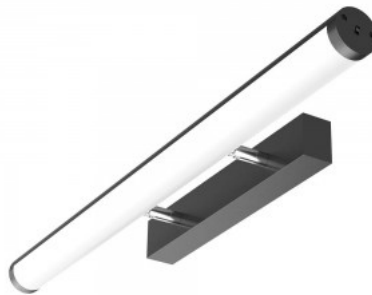

LED wall light PROLUMEN ML01 860 black 230V 15W 1500lm CRI80 120° IP44 3000K, 4000K, 5700K WW/DW/CW

Product code 15788

Price 50,69+VAT

Brand [PROLUMEN](#)

Supply voltage 230V

Output 15W

Luminous flux 1500lumens

Luminaire's efficiency 100W

Correlated colour temperature (cct)

WW/DW/CW 3000K, 4000K, 5700K

Lens angle 120

Cri 80

Protection class IP44

Lifespan 50000h

Height 41.0mm

Width 111.0mm

Length 860.0mm

Weight 870g

Package weight 770g

In box 12pcs

Casing colour black

Polishing matt

Work environment indoor use

Operation temperature -20 ~ 45°C

Warranty 3 years