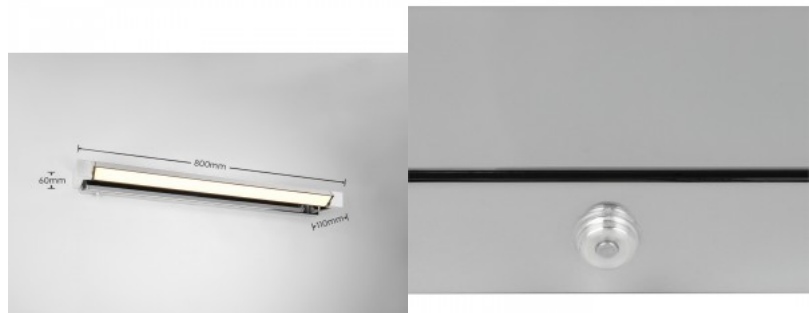

The simple FABRIZIO wall light adapts effortlessly to any area of application and is ideal for damp rooms such as the bathroom thanks to its IP44 protection rating. Its elongated, swivelling design makes it the perfect choice for placement next to or above the mirror in the wash area, where it creates stylish accents. The light colour can be conveniently adjusted using a switch directly on the luminaire. FABRIZIO is also equipped with a sensor dimmer and a practical memory function. The combination of chrome-coloured aluminium and white plastic blends harmoniously into any bathroom design. In addition, the luminaires feature modern LED technology, which stands for a high quality of light. LED light sources are characterized by a long service life and low heat generation.