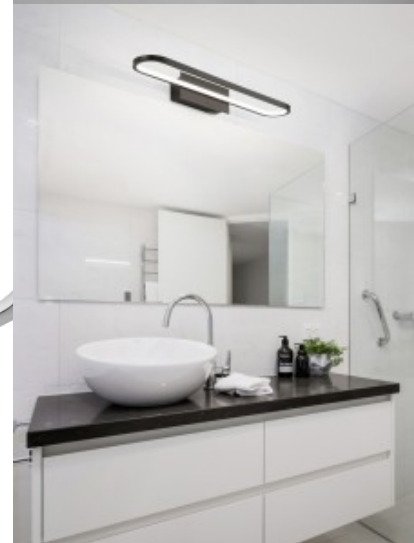

Casing colour black

Casing material metal

Polishing shiny

No. of switches 15000pcs

Work environment indoor use

Warranty 5 years

The elegant interplay of form and material makes the GIANNI luminaire an impressive living element. Added to this is the elongated oval design of the modern luminaire, which makes it easy to integrate into existing furniture. Thanks to its IP44 classification, the luminaire is protected against splashing water on all sides, making it particularly suitable for use in the bathroom above the wash area or above the make-up mirror. It also emits a bright, pleasant light. The matt black design enhances your bathroom with modern colour accents. In addition, the luminaires feature modern LED technology, which stands for a high quality of light. LED light sources are characterized by a long service life and low heat generation.