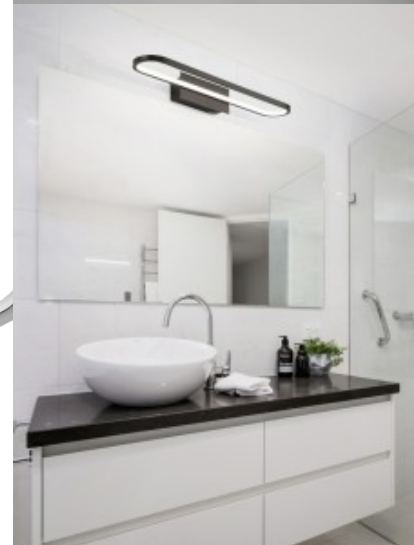

Casing colour black

Casing material metal

Polishing shiny

No. of switches 15000pcs

Work environment indoor use

Warranty 5 years

The elegant interplay of form and material makes the GIANNI luminaire an impressive living element. Added to this is the elongated oval design of the modern luminaire, which makes it easy to integrate into existing furniture. Thanks to its IP44 classification, the luminaire is protected against splashing water on all sides, making it particularly suitable for use in the bathroom above the wash area or above the make-up mirror. It also emits a bright, pleasant light. The matt black design enhances your bathroom with modern colour accents. In addition, the luminaires feature modern LED technology, which stands for a high quality of light. LED light sources are characterized by a long service life and low heat generation.