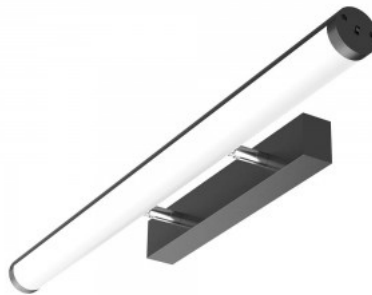

120° IP44 3000K, 4000K, 5700K 3CCT

Product code 15788

Brand [Prolumen](#)
Supply voltage 230V
Power factor 0.90
Output 15W
Maximum output 15W/1m
Luminous flux 1500lumens
Luminaire's efficiency lm79 100W
Correlated colour temperature 3CCT
3000K, 4000K, 5700K
Lens angle 120
Cri 90
Sdcm - macadam ellipses 6
Protection class IP44
Lifespan 50000h
Height 41.0mm
Width 111.0mm
Length 860.0mm
Weight 870 g
Package weight 770 g
In box 12pcs
Casing colour black
Polishing matt
Work environment indoor use
Operation temperature -20 ~ 45°C
Warranty 5 years

LED wall light for using above the mirror. The mirror light allows you to change the light temperature with a simple press of a button according to your needs. You can choose between warm white (3000K), daylight (4000K), and cool white (5700K) light. The luminaire is also suitable for the moist environment of the bathroom, with an IP44 protection class. We also recommend this LED luminaire above the dressing table. A light temperature of 5700K is ideal for beauty procedures and is also preferred by professional cosmetologists! Illuminate your world with LED House professionals - [check out our project portfolio here!](#)