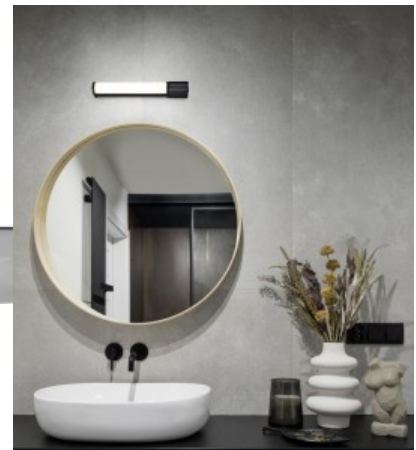

Casing colour black

Casing material metal

Certificates CE

Warranty 5 years

The minimalist PIERA wall light combines design and functionality as a practical bathroom light. The simple appearance in combination with the integrated socket fits perfectly in all living areas - whether in the kitchen, above a work surface or next to the bathroom mirror. Thanks to its IP44 classification, the PIERA is particularly suitable for these demanding areas as it is protected against splashing water. Thanks to its simple design and subtle colour concept in matt black, the light harmonises with almost all furnishing styles. In addition, the luminaires feature modern LED technology, which stands for a high quality of light. LED light sources are characterized by a long service life and low heat generation.