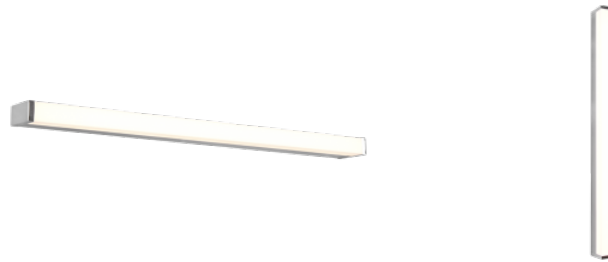

Wall light Trio Lighting Fabio H2O chrome 12W 1400lm IP44 3000K warm white

Product code 22319

Brand [Trio Lighting](#)

Output 12W

Maximum output 12W/1m

Luminous flux 1400lumens

Luminaire's efficiency lm79 117W

Correlated colour temperature warm
white 3000K

Protection class IP44

Lifespan 30000h

Height 38.0mm

Width 800.0mm

Casing colour chrome

Casing material aluminium

Work environment indoor use

Warranty 5 years

Mirror light Trio Lighting Fabrizio chrome 9W CRI80 IP44 2300K, 3000K, 4000K 3CCT