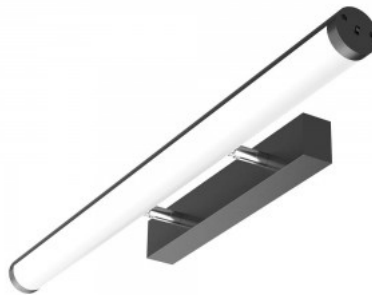

120° IP44 3000K, 4000K, 5700K 3CCT

Product code 15788

Brand [Prolumen](#)
Supply voltage 230V
Power factor 0.90
Output 15W
Maximum output 15W/1m
Luminous flux 1500lumens
Luminaire's efficiency lm79 100W
Correlated colour temperature 3CCT
3000K, 4000K, 5700K
Lens angle 120
Cri 90
Sdcm - macadam ellipses 6
Protection class IP44
Lifespan 50000h
Height 41.0mm
Width 111.0mm
Length 860.0mm
Weight 870g
Package weight 770g
In box 12pcs
Casing colour black
Polishing matt
Work environment indoor use
Operation temperature -20 ~ 45°C
Warranty 5 years

LED wall light for using above the mirror. The mirror light allows you to change the light temperature with a simple press of a button according to your needs. You can choose between warm white (3000K), daylight (4000K), and cool white (5700K) light. The luminaire is also suitable for the moist environment of the bathroom, with an IP44 protection class. We also recommend this LED luminaire above the dressing table. A light temperature of 5700K is ideal for beauty procedures and is also preferred by professional cosmetologists! Illuminate your world with LED House professionals - [check out our project portfolio here!](#)