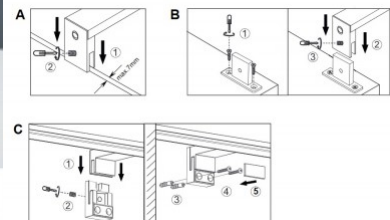

Simple design that you can help to shape - that's what makes the LINO bathroom light so impressive! By choosing between three bases, you can help shape the look of the LINO and add your own personal touch. The light has an IP44 protection rating, so it can be used in the bathroom without any concerns. Ideally, the wall light should be installed above the bathroom mirror to ensure optimum lighting conditions. The slim light is finished in matt black and blends easily into a variety of bathroom interiors. In addition, the luminaires feature modern LED technology, which stands for a high quality of light. LED light sources are characterized by a long service life and low heat generation.