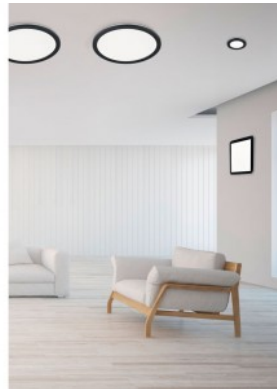

Dome light Trio Lighting Camillus black 230V 22W 2700lm IP44 switch dimmer 830

Product code 22354 switch dimmer dimmable

Brand [Trio Lighting](#)

Supply voltage 230V

Dimmable switch dimmer

Output 22W

Maximum output 22W/1m

Luminous flux 2700lumens

Luminaire's efficiency lm79 123W

Correlated colour temperature warm white 3000K

Cri 80

Protection class IP44

Lifespan 30000h

Height 30.0mm

Diameter 400.0mm

Weight 1.4 kg

Package weight 1.4 kg

Casing colour black

Casing material plastic

No. of switches 15000pcs

Work environment indoor use

Warranty 5 years

CAMILLUS laevalgusti loob teie elutuppa ideaalse stseeni, kuna valgusti avaldab muljet modernsuse ja sirgjoonelisuse seguga. Ajatu välimus ja lame disain avavad arvukalt kasutus- ja disainivõimalusi. Lisaks esikusse või elutuppa paigutamisele sobib CAMILLUS tänu IP44 kaitseklassile ideaalselt ka vannituppa paigaldamiseks. Integreeritud SWITCH dimmerit saab tavalise valguslüliti abil kasutada ka kolme erineva heledustaseme valimiseks. Valgustugevuse astmelise reguleerimisega 100% kuni 50% ja 25% saab valgustit kohandada erinevatele vajadustele. Valgusti läbimõõt on 44 cm ja kõrgus vaid 3 cm. Tänu klassikalisele mattmusta ja valge akrüülvärvi disainile saab valgustit kombineerida paljude sisustusstiilidega. Lisaks on valgustites kaasaegne LED-tehnoloogia, mis tagab kõrge valguse kvaliteedi. LED-valgusallikaid iseloomustab pikk kasutusiga ja madal soojuseraldus.