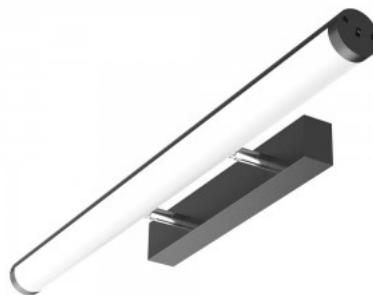

Ceiling lamp Maytoni Pauline white 870lm G53 IP44

Product code 20836

Brand Maytoni
Luminous flux 870lumens
Socket G53
Protection class IP44
Height 70.0mm
Diameter 82.0mm
Weight 180g
Package weight 210g
Casing colour white
Casing material aluminium
Warranty 2 years

Mirror light Prolumen ML01 1140 black 230V 20W 2200lm CRI90 120° IP44 3000K, 4000K, 5700K 3CCT

Product code 16710

Brand [Prolumen](#)
 Supply voltage 230V
 Power factor 0.90
 Output 20W
 Maximum output 20W/1m
 Luminous flux 2200lumens
 Luminaire's efficiency lm79 110W
 Correlated colour temperature 3CCT
 3000K, 4000K, 5700K
 Lens angle 120
 Cri 90
 Sdcm - macadam ellipses 6
 Protection class IP44
 Lifespan 50000h
 Height 41.0mm
 Width 111.0mm
 Length 1140.0mm
 Weight 1030g
 Package weight 1295g
 In box 12pcs
 Casing colour black
 Polishing matt
 Work environment indoor use
 Operation temperature -20 ~ 45°C
 Warranty 5 years