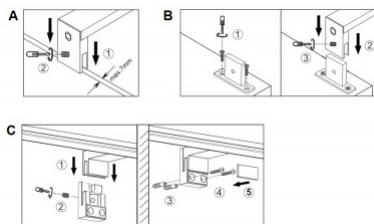

Polishing matt

Work environment indoor use

Simple design that you can help to shape - that's what makes the LINO bathroom light so impressive! By choosing between three bases, you can help shape the look of the LINO and add your own personal touch. The light has an IP44 protection rating, so it can be used in the bathroom without any concerns. Ideally, the wall light should be installed above the bathroom mirror to ensure optimum lighting conditions. The slimline light is finished in chrome and blends seamlessly into a variety of bathroom interiors. In addition, the luminaires feature modern LED technology, which stands for a high quality of light. LED light sources are characterized by a long service life and low heat generation.