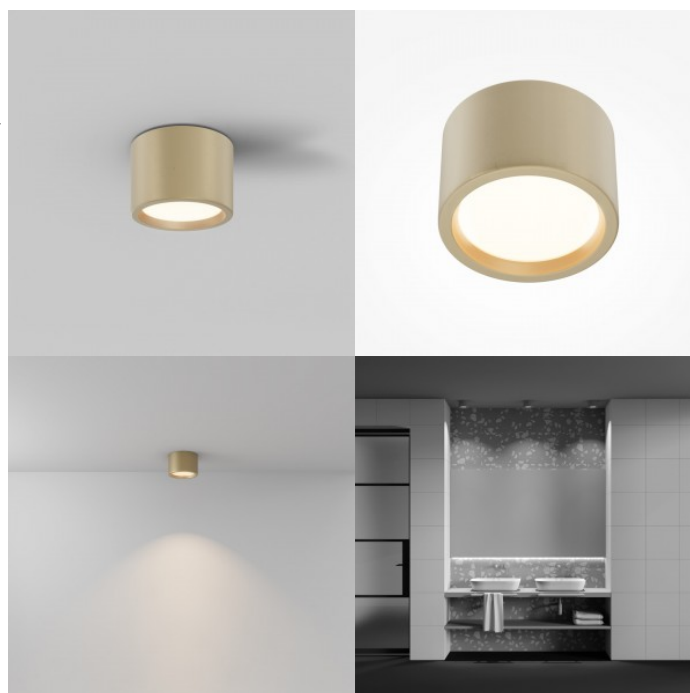

Ceiling lamp Maytoni Hydra matte gold 10W 870lm 120° IP44 930

Product code 20834

Brand Maytoni
Output 10W
Luminous flux 870lumens
Luminaire's efficiency lm79 87W
Correlated colour temperature warm white 3000K
Lens angle 120
Cri 90
Protection class IP44
Lifespan 30000h
Height 70.0mm
Diameter 105.0mm
Weight 230g
Package weight 280g
Casing colour matte gold
Casing material aluminium
Warranty 5 years