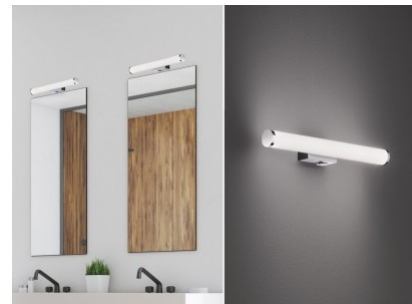

Casing colour chrome

Casing material aluminium + plastic

No. of switches 20000pcs

Certificates CE

Warranty 5 years

The simple MATTIMO wall light blends beautifully into the desired area of application. Thanks to its IP44 protection rating, the light is protected against splashing water and can be used in damp rooms such as the bathroom without any problems. The elongated design is ideal next to or above the mirror in the wash area and provides stylish accents. In addition, the luminaire emits a soft and harmonious light over a width of 40.5 cm, which is evenly distributed in the application area and provides sufficient light. The light can be switched on and off as usual using the wall switch or via an integrated switch on the light. The combination of chrome and white plastic blends harmoniously into the overall picture. In addition, the luminaires feature modern LED technology, which stands for a high quality of light. LED light sources are characterized by a long service life and low heat generation.