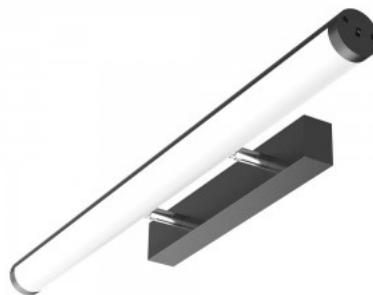

Work environment indoor use

Operation temperature -20 ~ 45°C

Warranty 5 years

LED wall light for using above the mirror. The mirror light allows you to change the light temperature with a simple press of a button according to your needs. You can choose between warm white (3000K), daylight (4000K), and cool white (5700K) light. The luminaire is also suitable for the moist environment of the bathroom, with an IP44 protection class. We also recommend this LED luminaire above the dressing table. A light temperature of 5700K is ideal for beauty procedures and is also preferred by professional cosmetologists! Illuminate your world with LED House professionals - [check out our project portfolio here!](#)