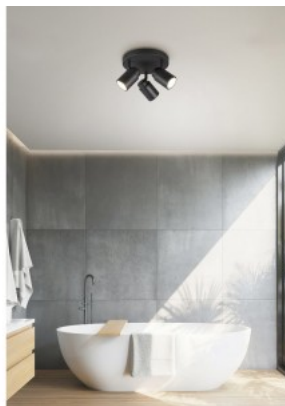

Brand [Trio Lighting](#)

Socket GU10

Protection class IP44

Height 95.0mm

Diameter 200.0mm

Casing colour black

Casing material metal

Work environment indoor use

Spotlight Trio Lighting Angelo H2O 3 chrome GU10 IP44

Product code 20799

Brand [Trio Lighting](#)

Socket GU10

Protection class IP44

Height 95.0mm

Diameter 200.0mm

Casing colour chrome

Casing material metal

Work environment indoor use