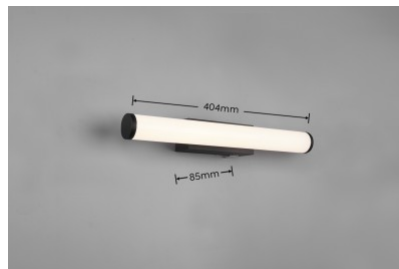

Mirror light Trio Lighting Mattimo H2O black 4,3W 450lm IP44 830

Product code 22414

Brand [Trio Lighting](#)

Output 4,3W

Maximum output 4.3W/1m

Luminous flux 450lumens

Correlated colour temperature warm white 3000K

Cri 80

Protection class IP44

Lifespan 30000h

Height 55.0mm

Width 404.0mm

Weight 400 g

Package weight 500 g

In package 1pc

Casing colour black

Casing material aluminium + plastic

No. of switches 20000pcs

Certificates CE

Warranty 5 years

Create optimum lighting conditions with ideal bathroom lighting in a timeless design using the classic MATTIMO wall light. The simple design language places the focus on the light. A special feature of the MATTIMO is its IP44 protection rating, making the luminaire ideal for use in bathrooms or other damp rooms. The simple colour concept in matt black makes it easy to integrate the light into any type of interior. In addition, the luminaires feature modern LED technology, which stands for a high quality of light. LED light sources are characterized by a long service life and low heat generation.