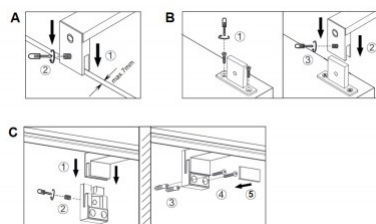

Polishing matt

Work environment indoor use

Simple design that you can help to shape - that's what makes the LINO bathroom light so impressive! By choosing between three bases, you can help shape the look of the LINO and add your own personal touch. The light has an IP44 protection rating, so it can be used in the bathroom without any concerns. Ideally, the wall light should be installed above the bathroom mirror to ensure optimum lighting conditions. The slimline light is finished in chrome and blends seamlessly into a variety of bathroom interiors. In addition, the luminaires feature modern LED technology, which stands for a high quality of light. LED light sources are characterized by a long service life and low heat generation.