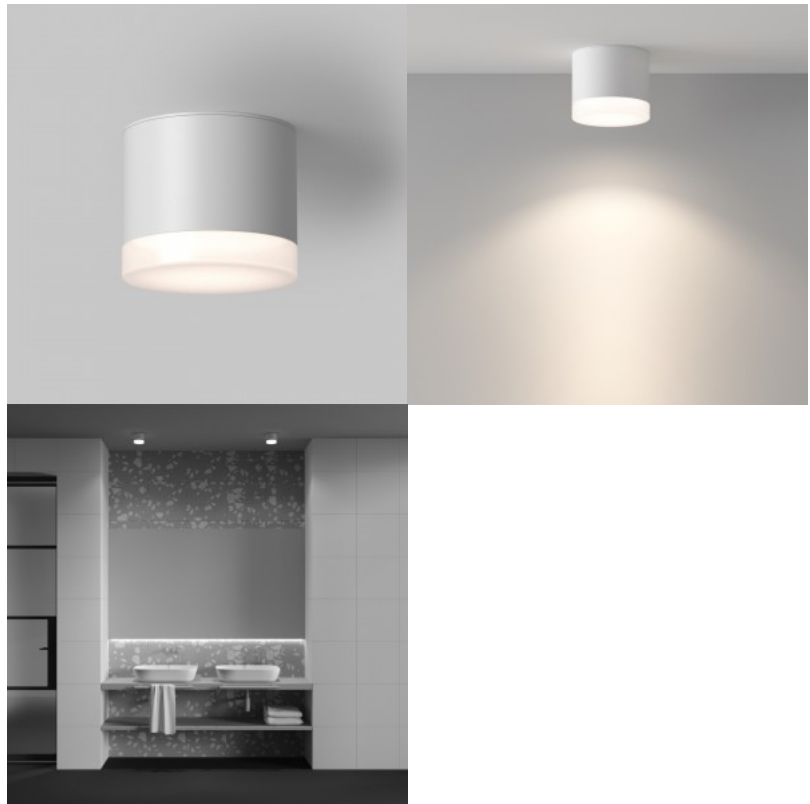

Ceiling lamp Maytoni Pauline white 870lm G53 IP44

Product code 20836

Brand Maytoni
Luminous flux 870lumens
Socket G53
Protection class IP44
Height 70.0mm
Diameter 82.0mm
Weight 180g
Package weight 210g
Casing colour white
Casing material aluminium
Warranty 2 years

Mirror light Prolumen ML01 1140 black 230V 20W 2200lm CRI90 120° IP44 3000K, 4000K, 5700K 3CCT