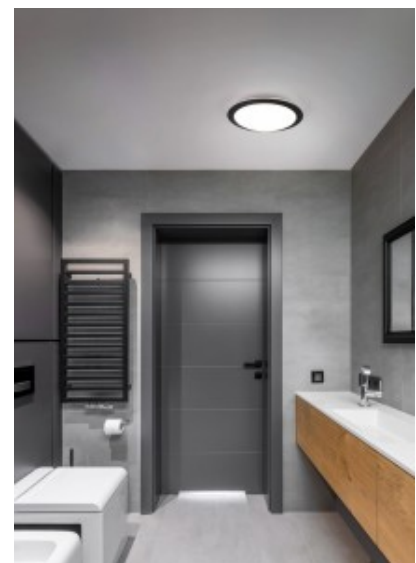

Product code 22415

Brand [Trio Lighting](#)

Output 12W

Maximum output 12W/1m

Luminous flux 1160lumens

Luminaire's efficiency lm79 97W

Correlated colour temperature warm white 3000K

Cri 80

Protection class IP44

Lifespan 30000h

Height 80.0mm

Diameter 290.0mm

Weight 400 g

Package weight 600 g

In package 1pc

Casing colour black

Casing material plastic

No. of switches 20000pcs

Work environment indoor use

Certificates CE

Warranty 5 years

A characteristic ceiling light such as the UMBERTO adds dimension to small rooms and also attracts attention. Thanks to its high and central positioning, it also provides uniform ambient lighting. An additional highlight of the luminaire is its IP44 classification, which means that the luminaire is protected against splashing water. It is therefore particularly suitable for bathing the bathroom in the right light. The discreet matt black colouring makes it easy to integrate the light into existing interiors. In addition, the luminaires feature modern LED technology, which stands for a high quality of light. LED light sources are characterized by a long service life and low heat generation.