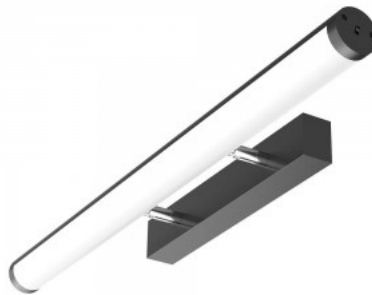

Work environment indoor use

Operation temperature -20 ~ 45°C

Warranty 5 years

LED wall light for using above the mirror. The mirror light allows you to change the light temperature with a simple press of a button according to your needs. You can choose between warm white (3000K), daylight (4000K), and cool white (5700K) light. The luminaire is also suitable for the moist environment of the bathroom, with an IP44 protection class. We also recommend this LED luminaire above the dressing table. A light temperature of 5700K is ideal for beauty procedures and is also preferred by professional cosmetologists! Illuminate your world with LED House professionals - [check out our project portfolio here!](#)

Mirror light Prolumen ML01 860 black 230V 15W 1500lm CRI90

120° IP44 3000K, 4000K, 5700K 3CCT

Product code 15788

Brand [Prolumen](#)
Supply voltage 230V
Power factor 0.90
Output 15W
Maximum output 15W/1m
Luminous flux 1500lumens
Luminaire's efficiency lm79 100W
Correlated colour temperature 3CCT
3000K, 4000K, 5700K
Lens angle 120
Cri 90
Sdcm - macadam ellipses 6
Protection class IP44
Lifespan 50000h
Height 41.0mm
Width 111.0mm
Length 860.0mm
Weight 870 g
Package weight 770 g
In box 12pcs
Casing colour black
Polishing matt
Work environment indoor use
Operation temperature -20 ~ 45°C
Warranty 5 years