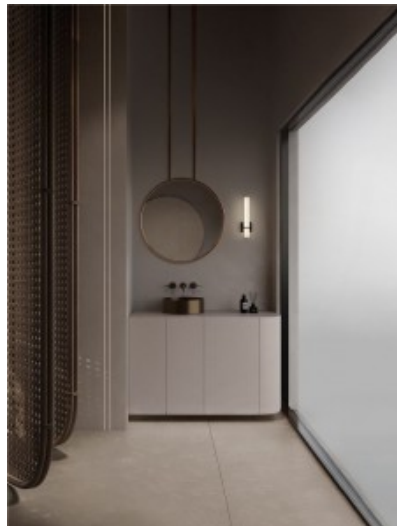

Wall light Nova Luce Luca black / white 15W 1309lm IP44 4000K pure white

Product code 22885

Brand Nova Luce
Output 15W
Maximum output 15W/1m
Luminous flux 1309lumens
Luminaire's efficiency lm79 87W
Correlated colour temperature pure white 4000K
Protection class IP44
Height 450.0mm
Width 110.0mm
Length 110.0mm
Casing colour black / white
Casing material metal + glass
Work environment indoor use
Warranty 3 years