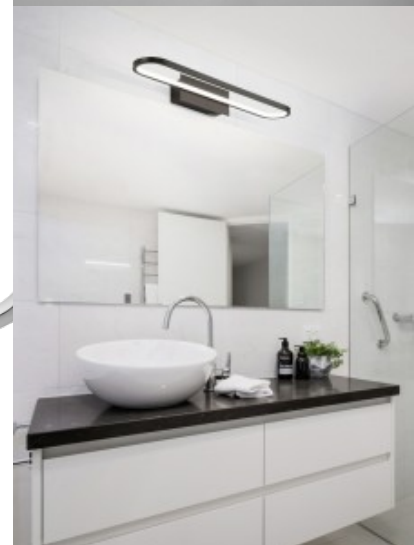

Casing colour black

Casing material metal

Polishing shiny

No. of switches 15000pcs

Work environment indoor use

Warranty 5 years

The elegant interplay of form and material makes the GIANNI luminaire an impressive living element. Added to this is the elongated oval design of the modern luminaire, which makes it easy to integrate into existing furniture. Thanks to its IP44 classification, the luminaire is protected against splashing water on all sides, making it particularly suitable for use in the bathroom above the wash area or above the make-up mirror. It also emits a bright, pleasant light. The matt black design enhances your bathroom with modern colour accents. In addition, the luminaires feature modern LED technology, which stands for a high quality of light. LED light sources are characterized by a long service life and low heat generation.