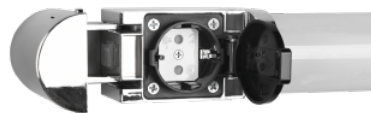

Casing colour chrome

Casing material aluminium + plastic

Certificates CE

Warranty 5 years

The minimalist PIERA wall light combines design and functionality as a practical bathroom light. The simple appearance in combination with the integrated socket fits perfectly in all living areas - whether in the kitchen, above a work surface or next to the bathroom mirror. Thanks to its IP44 classification, the PIERA is particularly suitable for these demanding areas as it is protected against splashing water. With its simple design and subtle chrome colour concept, the light harmonises with almost all furnishing styles. In addition, the luminaires feature modern LED technology, which stands for a high quality of light. LED light sources are characterized by a long service life and low heat generation.