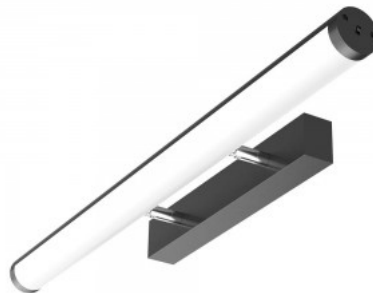

Work environment indoor use

Operation temperature -20 ~ 45°C

Warranty 5 years

LED wall light for using above the mirror. The mirror light allows you to change the light temperature with a simple press of a button according to your needs. You can choose between warm white (3000K), daylight (4000K), and cool white (5700K) light. The luminaire is also suitable for the moist environment of the bathroom, with an IP44 protection class. We also recommend this LED luminaire above the dressing table. A light temperature of 5700K is ideal for beauty procedures and is also preferred by professional cosmetologists! Illuminate your world with LED House professionals - [check out our project portfolio here!](#)