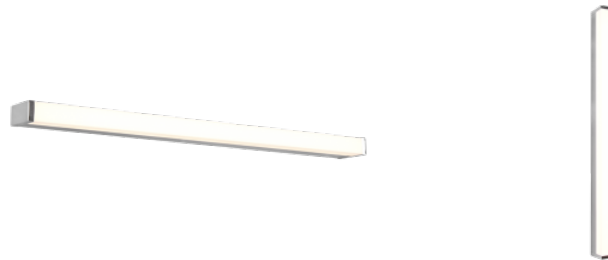

Wall light Trio Lighting Fabio H2O chrome 12W 1400lm IP44 3000K warm white

Product code 22319

Brand [Trio Lighting](#)

Output 12W

Maximum output 12W/1m

Luminous flux 1400lumens

Luminaire's efficiency lm79 117W

Correlated colour temperature warm white 3000K

Protection class IP44

Lifespan 30000h

Height 38.0mm

Width 800.0mm

Casing colour chrome

Casing material aluminium + plastic

Work environment indoor use

Warranty 5 years

Mirror light Trio Lighting Fabrizio chrome 230V 15,5W 1700lm CRI80 IP44 Dip Switch 2200K, 3000K, 4000K 3CCT