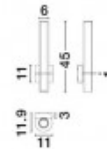

Wall light Nova Luce Luca black / white 15W 1309lm IP44 4000K pure white

Product code 22885

Brand Nova Luce
Output 15W
Maximum output 15W/1m
Luminous flux 1309lumens
Luminaire's efficiency lm79 87W
Correlated colour temperature pure white 4000K
Protection class IP44
Height 450.0mm
Width 110.0mm
Length 110.0mm
Casing colour black / white
Casing material metal + glass
Work environment indoor use
Warranty 3 years