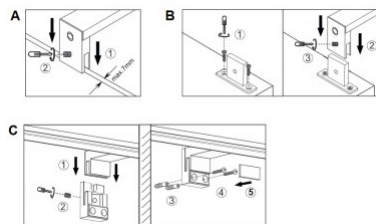

Polishing matt

Work environment indoor use

Simple design that you can help to shape - that's what makes the LINO bathroom light so impressive! By choosing between three bases, you can help shape the look of the LINO and add your own personal touch. The light has an IP44 protection rating, so it can be used in the bathroom without any concerns. Ideally, the wall light should be installed above the bathroom mirror to ensure optimum lighting conditions. The slimline light is finished in chrome and blends seamlessly into a variety of bathroom interiors. In addition, the luminaires feature modern LED technology, which stands for a high quality of light. LED light sources are characterized by a long service life and low heat generation.