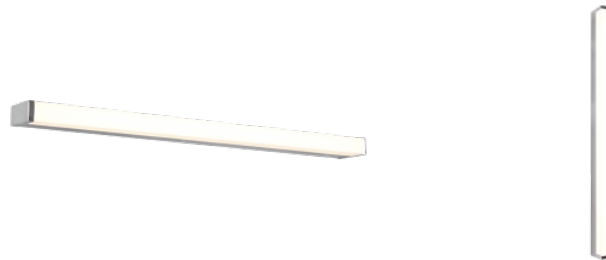

Wall light Trio Lighting Fabio H2O chrome 12W 1400lm IP44 3000K warm white

Product code 22319

Brand [Trio Lighting](#)

Output 12W

Maximum output 12W/1m

Luminous flux 1400lumens

Luminaire's efficiency lm79 117W

Correlated colour temperature warm
white 3000K

Protection class IP44

Lifespan 30000h

Height 38.0mm

Width 800.0mm

Casing colour chrome

Casing material aluminium + plastic

Work environment indoor use

Warranty 5 years

Mirror light Trio Lighting Fabrizio chrome 230V 15,5W 1700lm CRI80 IP44 Dip Switch 2200K, 3000K, 4000K 3CCT