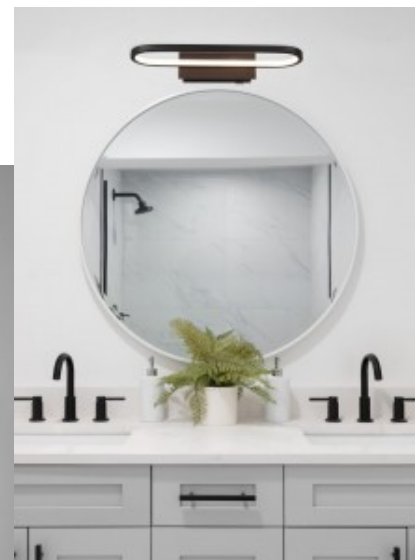

Casing colour black

Casing material metal

Polishing shiny

No. of switches 15000pcs

Work environment indoor use

Warranty 5 years

The elegant interplay of form and material makes the GIANNI luminaire an impressive living element. Added to this is the elongated oval design of the modern luminaire, which makes it easy to integrate into existing furniture. Thanks to its IP44 classification, the luminaire is protected against splashing water on all sides, making it particularly suitable for use in the bathroom above the wash area or above the make-up mirror. It also emits a bright, pleasant light. The chrome design enhances your bathroom with modern colour accents. In addition, the luminaires feature modern LED technology, which stands for a high quality of light. LED light sources are characterized by a long service life and low heat generation.