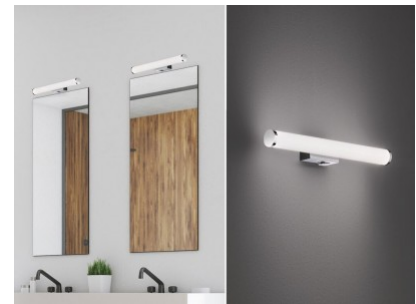

Casing colour chrome

Casing material metal

No. of switches 20000pcs

Certificates CE

Warranty 5 years

The simple MATTIMO wall light blends beautifully into the desired area of application. Thanks to its IP44 protection rating, the light is protected against splashing water and can be used in damp rooms such as the bathroom without any problems. The elongated design is ideal next to or above the mirror in the wash area and provides stylish accents. In addition, the luminaire emits a soft and harmonious light over a width of 40.5 cm, which is evenly distributed in the application area and provides sufficient light. The light can be switched on and off as usual using the wall switch or via an integrated switch on the light. The combination of chrome and white plastic blends harmoniously into the overall picture. In addition, the luminaires feature modern LED technology, which stands for a high quality of light. LED light sources are characterized by a long service life and low heat generation.