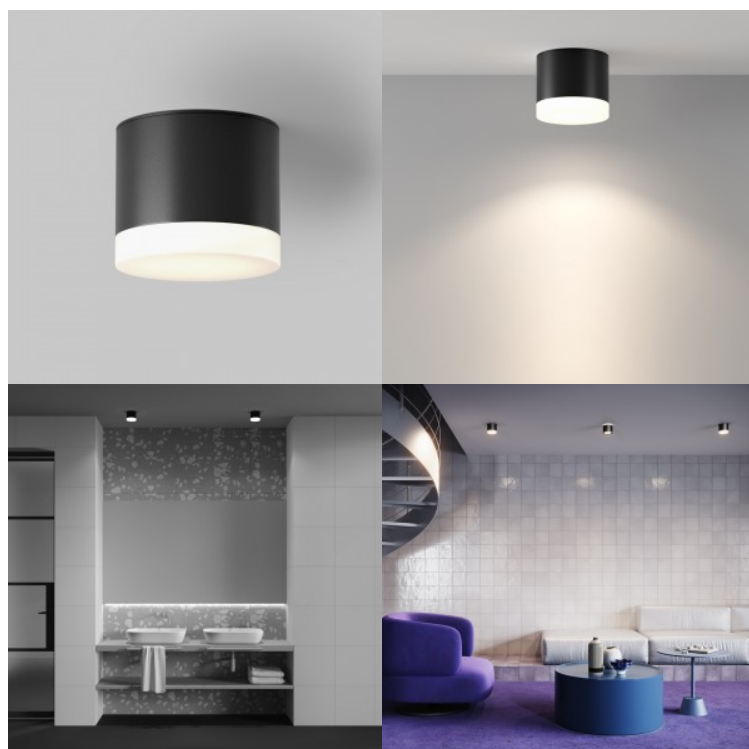

Ceiling lamp Maytoni Pauline black 870lm G53 IP44

Product code 20835

Brand Maytoni
Luminous flux 870lumens
Socket G53
Protection class IP44
Height 70.0mm
Diameter 82.0mm
Weight 180g
Package weight 210g
Casing colour black
Casing material aluminium
Warranty 2 years