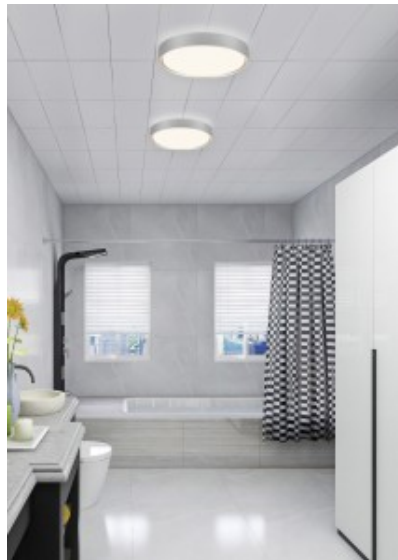

Dome light Trio Lighting Clarimo H2O chrome 18W 1850lm IP44 3000K warm white

Product code 20844

Brand [Trio Lighting](#)

Output 18W

Luminous flux 1850lumens

Luminaire's efficiency lm79 103W

Correlated colour temperature warm white 3000K

Protection class IP44

Lifespan 30000h

Height 9.0mm

Diameter 33.0mm

Weight 600 g

Package weight 900 g

Casing colour chrome

Casing material plastic

No. of switches 15000pcs

As timeless as the design of the light is, it is flexible enough to follow all trends. The highlight of the CLARIMO ceiling light is its simple yet appealing look, which can be easily combined with various furnishing styles. Thanks to the IP44 classification, the light is very suitable for all damp rooms, such as the bathroom or washroom. The chrome-coloured design with the white acrylic cover makes this ceiling light a timeless classic. In addition, the luminaires feature modern LED technology, which stands for a high quality of light. LED light sources are characterized by a long service life and low heat generation.