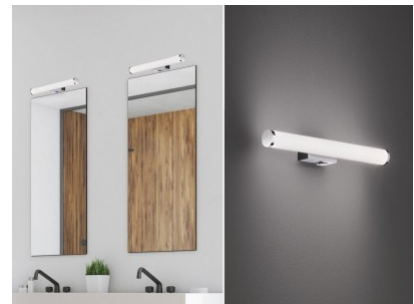

Casing colour chrome

Casing material aluminium + plastic

No. of switches 20000pcs

Certificates CE

Warranty 5 years

The simple MATTIMO wall light blends beautifully into the desired area of application. Thanks to its IP44 protection rating, the light is protected against splashing water and can be used in damp rooms such as the bathroom without any problems. The elongated design is ideal next to or above the mirror in the wash area and provides stylish accents. In addition, the luminaire emits a soft and harmonious light over a width of 40.5 cm, which is evenly distributed in the application area and provides sufficient light. The light can be switched on and off as usual using the wall switch or via an integrated switch on the light. The combination of chrome and white plastic blends harmoniously into the overall picture. In addition, the luminaires feature modern LED technology, which stands for a high quality of light. LED light sources are characterized by a long service life and low heat generation.