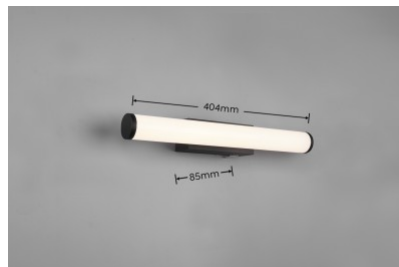

Mirror light Trio Lighting Mattimo H2O black 4,3W 450lm IP44 830

Product code 22414

Brand [Trio Lighting](#)

Output 4,3W

Maximum output 4.3W/1m

Luminous flux 450lumens

Correlated colour temperature warm white 3000K

Cri 80

Protection class IP44

Lifespan 30000h

Height 55.0mm

Width 404.0mm

Weight 400 g

Package weight 500 g

In package 1pc

Casing colour black

Casing material metal

No. of switches 20000pcs

Certificates CE

Warranty 5 years

Create optimum lighting conditions with ideal bathroom lighting in a timeless design using the classic MATTIMO wall light. The simple design language places the focus on the light. A special feature of the MATTIMO is its IP44 protection rating, making the luminaire ideal for use in bathrooms or other damp rooms. The simple colour concept in matt black makes it easy to integrate the light into any type of interior. In addition, the luminaires feature modern LED technology, which stands for a high quality of light. LED light sources are characterized by a long service life and low heat generation.