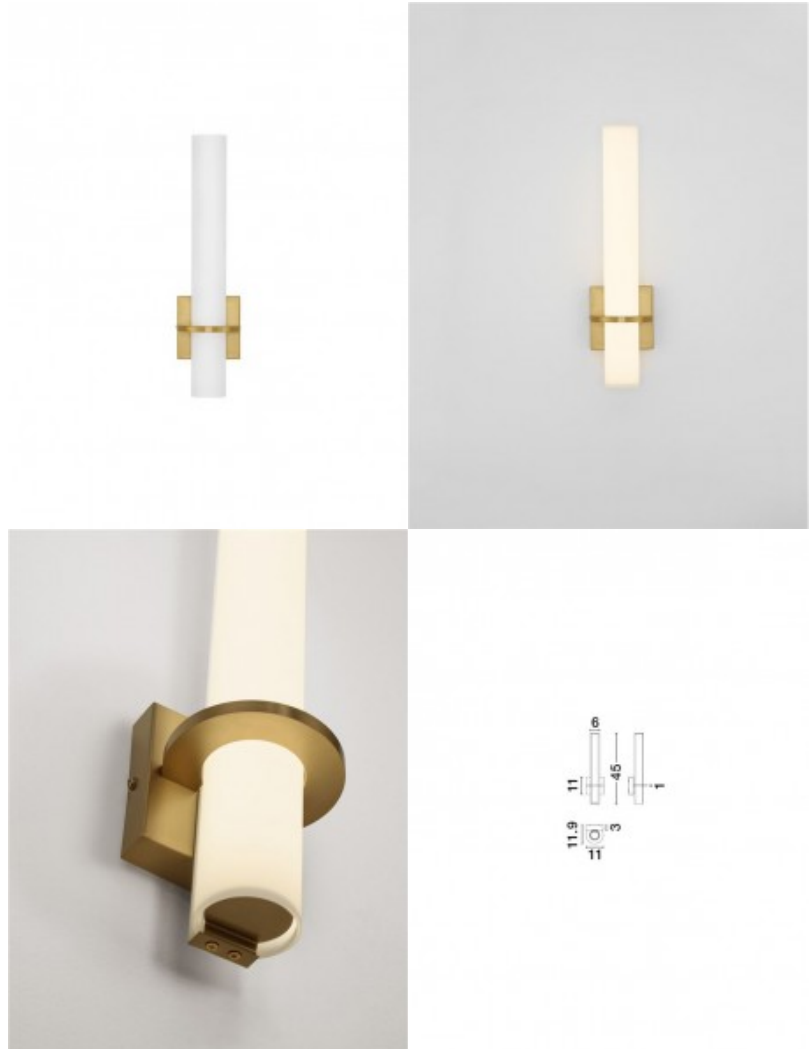

Wall light Nova Luce Luca gold / white 15W 1309lm IP44 4000K pure white

Product code 22888

Brand Nova Luce
Output 15W
Maximum output 15W/1m
Luminous flux 1309lumens
Luminaire's efficiency lm79 87W
Correlated colour temperature pure white 4000K
Protection class IP44
Height 450.0mm
Width 110.0mm
Length 110.0mm
Casing colour gold / white
Casing material metal + glass
Work environment indoor use
Warranty 3 years

Mirror light Prolumen ML01 1140 black 230V 20W 2200lm CRI90 120° IP44 3000K, 4000K, 5700K 3CCT