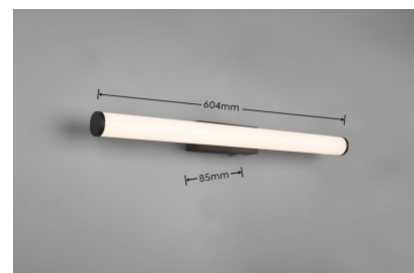

Mirror light Trio Lighting Mattimo H2O black 6,5W 680lm IP44 830

Product code 22417

Brand [Trio Lighting](#)

Output 6,5W

Maximum output 6.5W/1m

Luminous flux 680lumens

Correlated colour temperature warm white 3000K

Cri 80

Protection class IP44

Lifespan 30000h

Height 55.0mm

Width 604.0mm

Weight 500 g

Package weight 700 g

Casing colour black

Casing material metal

No. of switches 20000pcs

Work environment indoor use

Certificates CE

Warranty 5 years

Create optimum lighting conditions with ideal bathroom lighting in a timeless design using the classic MATTIMO wall light. The simple design language places the focus on the light. A special feature of the MATTIMO is its IP44 protection rating, making the luminaire ideal for use in bathrooms or other damp rooms. The simple colour concept in matt black makes it easy to integrate the light into any type of interior. In addition, the luminaires feature modern LED technology, which stands for a high quality of light. LED light sources are characterized by a long service life and low heat generation.

Mirror light Trio Lighting Mattimo H2O chrome 4,3W 450lm IP44 830