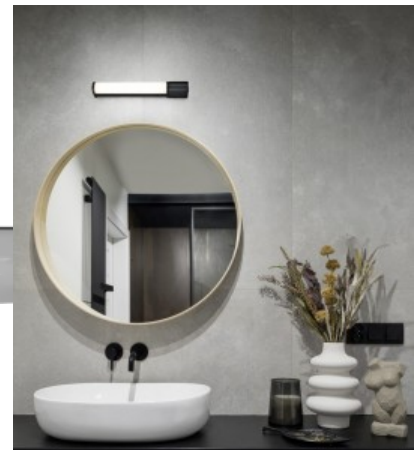

Casing colour black

Casing material aluminium + plastic

Certificates CE

Warranty 5 years

The minimalist PIERA wall light combines design and functionality as a practical bathroom light. The simple appearance in combination with the integrated socket fits perfectly in all living areas - whether in the kitchen, above a work surface or next to the bathroom mirror. Thanks to its IP44 classification, the PIERA is particularly suitable for these demanding areas as it is protected against splashing water. Thanks to its simple design and subtle colour concept in matt black, the light harmonises with almost all furnishing styles. In addition, the luminaires feature modern LED technology, which stands for a high quality of light. LED light sources are characterized by a long service life and low heat generation.