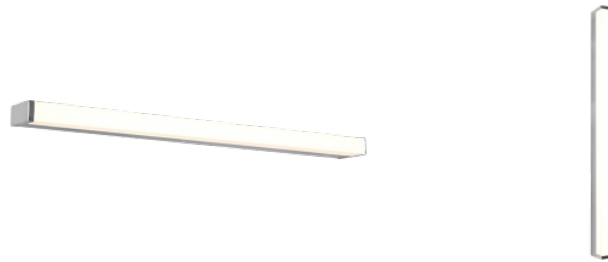

Wall light Trio Lighting Fabio H2O chrome 12W 1400lm IP44 3000K warm white

Product code 22319

Brand [Trio Lighting](#)

Output 12W

Maximum output 12W/1m

Luminous flux 1400lumens

Luminaire's efficiency lm79 117W

Correlated colour temperature warm
white 3000K

Protection class IP44

Lifespan 30000h

Height 38.0mm

Width 800.0mm

Casing colour chrome

Casing material aluminium + plastic

Work environment indoor use

Warranty 5 years

Mirror light Trio Lighting Fabrizio chrome 230V 15,5W 1700lm CRI80 IP44 Dip Switch 2200K, 3000K, 4000K 3CCT