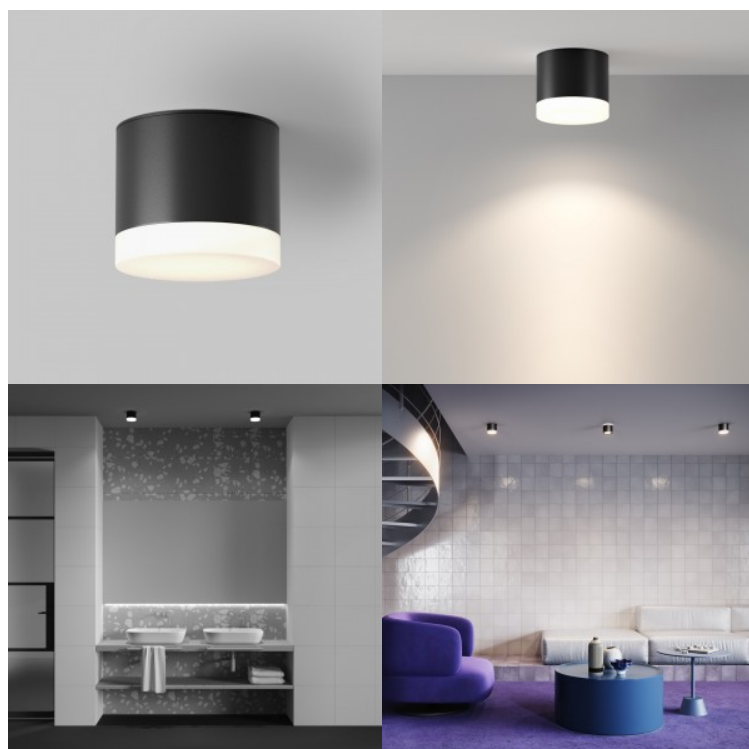

Ceiling lamp Maytoni Pauline black 870lm G53 IP44

Product code 20835

Brand Maytoni
Luminous flux 870lumens
Socket G53
Protection class IP44
Height 70.0mm
Diameter 82.0mm
Weight 180 g
Package weight 210 g
Casing colour black
Casing material aluminium
Warranty 2 years