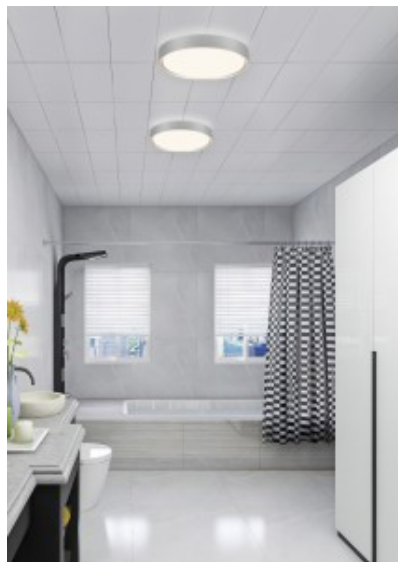

Dome light Trio Lighting Clarimo H2O chrome 18W 1850lm IP44 3000K warm white

Product code 20844

Brand [Trio Lighting](#)

Output 18W

Luminous flux 1850lumens

Luminaire's efficiency lm79 103W

Correlated colour temperature warm white 3000K

Protection class IP44

Lifespan 30000h

Height 9.0mm

Diameter 33.0mm

Weight 600g

Package weight 900g

Casing colour chrome

Casing material plastic

No. of switches 15000pcs

As timeless as the design of the light is, it is flexible enough to follow all trends. The highlight of the CLARIMO ceiling light is its simple yet appealing look, which can be easily combined with various furnishing styles. Thanks to the IP44 classification, the light is very suitable for all damp rooms, such as the bathroom or washroom. The chrome-coloured design with the white acrylic cover makes this ceiling light a timeless classic. In addition, the luminaires feature modern LED technology, which stands for a high quality of light. LED light sources are characterized by a long service life and low heat generation.