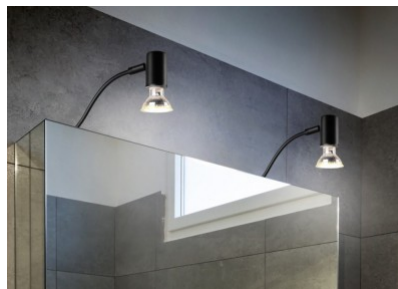

Package weight 300 g

Casing colour chrome

Casing material metal

Polishing shiny

Work environment indoor use

Warranty 3 years

Small but mighty! The filigree GIADA light with its curved design has a classic look and can therefore be integrated into any living area. Thanks to its IP44 protection rating, it is protected against splashing water and is ideal for placement above the bathroom mirror. Due to its size, the light can also be used to illuminate narrow, dark corners. The chrome colour gives the light a certain timelessness. For modern and reliable lighting, the use of an LED bulb is recommended. It offers a high quality of light, is versatile and convinces with uniform illumination. Its long service life and low heat generation make it the ideal choice for a wide range of applications.