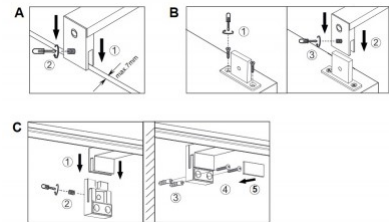

Correlated colour temperature warm  
white 3000K

Protection class IP44

Height 60.0mm

Width 600.0mm

Polishing matt

Work environment indoor use