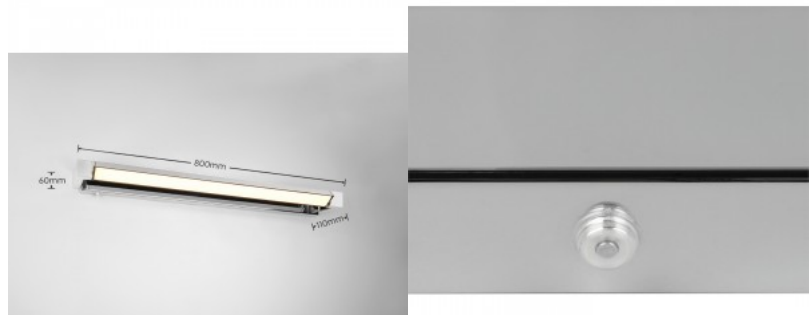

The simple FABRIZIO wall light adapts effortlessly to any area of application and is ideal for damp rooms such as the bathroom thanks to its IP44 protection rating. Its elongated, swivelling design makes it the perfect choice for placement next to or above the mirror in the wash area, where it creates stylish accents. The light colour can be conveniently adjusted using a switch directly on the luminaire. FABRIZIO is also equipped with a sensor dimmer and a practical memory function. The combination of chrome-coloured aluminium and white plastic blends harmoniously into any bathroom design. In addition, the luminaires feature modern LED technology, which stands for a high quality of light. LED light sources are characterized by a long service life and low heat generation.