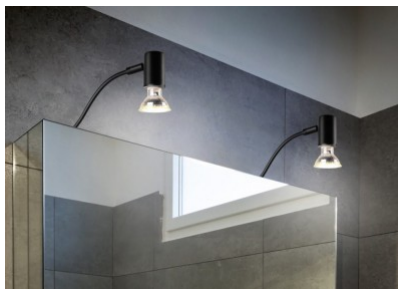

Package weight 300 g

Casing colour chrome

Casing material metal

Polishing shiny

Work environment indoor use

Warranty 3 years

Small but mighty! The filigree GIADA light with its curved design has a classic look and can therefore be integrated into any living area. Thanks to its IP44 protection rating, it is protected against splashing water and is ideal for placement above the bathroom mirror. Due to its size, the light can also be used to illuminate narrow, dark corners. The chrome colour gives the light a certain timelessness. For modern and reliable lighting, the use of an LED bulb is recommended. It offers a high quality of light, is versatile and convinces with uniform illumination. Its long service life and low heat generation make it the ideal choice for a wide range of applications.