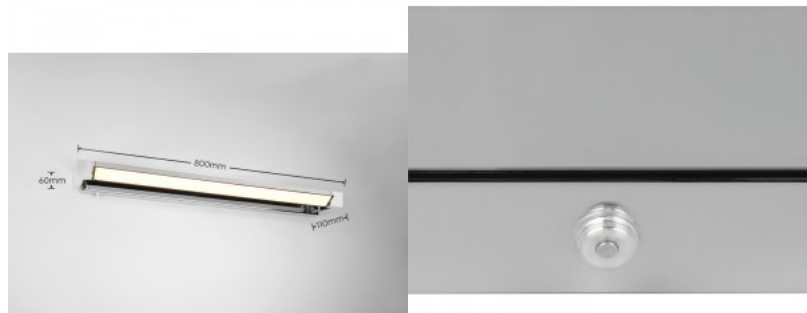

The simple FABRIZIO wall light adapts effortlessly to any area of application and is ideal for damp rooms such as the bathroom thanks to its IP44 protection rating. Its elongated, swivelling design makes it the perfect choice for placement next to or above the mirror in the wash area, where it creates stylish accents. The light colour can be conveniently adjusted using a switch directly on the luminaire. FABRIZIO is also equipped with a sensor dimmer and a practical memory function. The combination of chrome-coloured aluminium and white plastic blends harmoniously into any bathroom design. In addition, the luminaires feature modern LED technology, which stands for a high quality of light. LED light sources are characterized by a long service life and low heat generation.