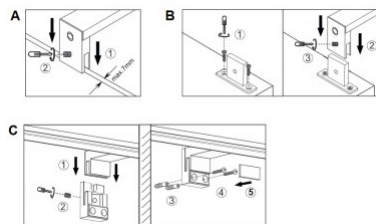

Product code 19580

Brand [Trio Lighting](#)

Supply voltage 230V

Output 7,4W

Maximum output 7.4W/1m

Luminous flux 900lumens

Correlated colour temperature warm white 3000K

Protection class IP44

Polishing matt

Work environment indoor use

Simple design that you can help to shape - that's what makes the LINO bathroom light so impressive! By choosing between three bases, you can help shape the look of the LINO and add your own personal touch. The light has an IP44 protection rating, so it can be used in the bathroom without any concerns. Ideally, the wall light should be installed above the bathroom mirror to ensure optimum lighting conditions. The slimline light is finished in chrome and blends seamlessly into a variety of bathroom interiors. In addition, the luminaires feature modern LED technology, which stands for a high quality of light. LED light sources are characterized by a long service life and low heat generation.

Mirror light Trio Lighting Lino H20 black 230V 11W 1350lm IP44 830