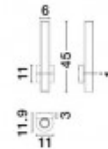

Wall light Nova Luce Luca black / white 15W 1309lm IP44 4000K pure white

Product code 22885

Brand Nova Luce
Output 15W
Maximum output 15W/1m
Luminous flux 1309lumens
Luminaire's efficiency lm79 87W
Correlated colour temperature pure white 4000K
Protection class IP44
Height 450.0mm
Width 110.0mm
Length 110.0mm
Casing colour black / white
Casing material metal + glass
Work environment indoor use
Warranty 3 years