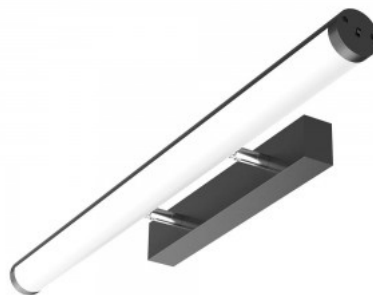

### Product code 22888

Brand Nova Luce  
 Output 15W  
 Maximum output 15W/1m  
 Luminous flux 1309lumens  
 Luminaire's efficiency lm79 87W  
 Correlated colour temperature pure white 4000K  
 Protection class IP44  
 Height 450.0mm  
 Width 110.0mm  
 Length 110.0mm  
 Casing colour gold / white  
 Casing material metal + glass  
 Work environment indoor use  
 Warranty 3 years

## Mirror light Prolumen ML01 1140 black 230V 20W 2200lm CRI90 120° IP44 3000K, 4000K, 5700K 3CCT

**Product code 16710**

Brand [Prolumen](#)  
 Supply voltage 230V  
 Power factor 0.90  
 Output 20W  
 Maximum output 20W/1m  
 Luminous flux 2200lumens  
 Luminaire's efficiency lm79 110W  
 Correlated colour temperature 3CCT  
 3000K, 4000K, 5700K  
 Lens angle 120  
 Cri 90  
 Sdcm - macadam ellipses 6  
 Protection class IP44  
 Lifespan 50000h  
 Height 41.0mm  
 Width 111.0mm  
 Length 1140.0mm  
 Weight 1.03 kg  
 Package weight 1.3 kg  
 In box 12pcs  
 Casing colour black  
 Polishing matt  
 Work environment indoor use  
 Operation temperature -20 ~ 45°C  
 Warranty 5 years