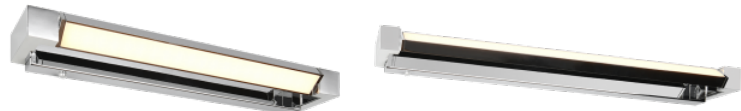

Mirror light Trio Lighting Fabrizio chrome 9W CRI80 IP44 Dip Switch 2300K, 3000K, 4000K 3CCT

Product code 20638 Dip Switch dimmable

Brand [Trio Lighting](#)
Dimmable Dip Switch
Output 9W
Maximum output 9W/1m
Correlated colour temperature 3CCT
2300K, 3000K, 4000K
Cri 80
Protection class IP44
Lifespan 30000h
Height 6.0mm
Width 50.0mm
Weight 1 kg
Package weight 1.3 kg
Casing colour chrome
Casing material aluminium + plastic
No. of switches 15000pcs
Warranty 5 years