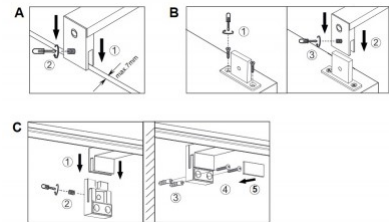

Correlated colour temperature warm
white 3000K

Protection class IP44

Height 60.0mm

Width 600.0mm

Polishing matt

Work environment indoor use

Mirror light Trio Lighting Lino H2O 230V 7,4W 900lm IP44 3000K warm white