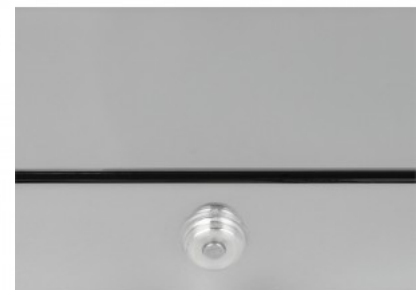

Mirror light Trio Lighting Fabrizio chrome 9W CRI80 IP44 2300K, 3000K, 4000K 3CCT

Product code 20638

Brand [Trio Lighting](#)

Output 9W

Maximum output 9W/1m

Correlated colour temperature 3CCT

2300K, 3000K, 4000K

Cri 80

Protection class IP44

Lifespan 30000h

Height 6.0mm

Width 50.0mm

Weight 1000g

Package weight 1300g

Casing colour chrome

Casing material aluminium + plastic

No. of switches 15000pcs

Warranty 5 years

The simple FABRIZIO wall light adapts effortlessly to any area of application and is ideal for damp rooms such as the bathroom thanks to its IP44 protection rating. Its elongated, swivelling design makes it the perfect choice for placement next to or above the mirror in the wash area, where it creates stylish accents. The light colour can be conveniently adjusted using a switch directly on the luminaire. FABRIZIO is also equipped with a sensor dimmer and a practical memory function. The combination of chrome-coloured aluminium and white plastic blends harmoniously into any bathroom design. In addition, the luminaires feature modern LED technology, which stands for a high quality of light. LED light sources are characterized by a long service life and low heat generation.