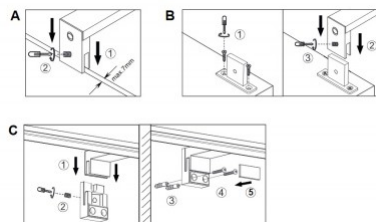

Polishing matt

Work environment indoor use

Simple design that you can help to shape - that's what makes the LINO bathroom light so impressive! By choosing between three bases, you can help shape the look of the LINO and add your own personal touch. The light has an IP44 protection rating, so it can be used in the bathroom without any concerns. Ideally, the wall light should be installed above the bathroom mirror to ensure optimum lighting conditions. The slimline light is finished in chrome and blends seamlessly into a variety of bathroom interiors. In addition, the luminaires feature modern LED technology, which stands for a high quality of light. LED light sources are characterized by a long service life and low heat generation.