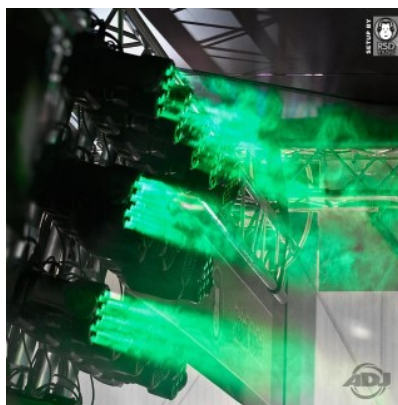

Prozektor CAMEO FLAT PAR CAN 7X3W IR must 20W 40° UV (LH4630)

tootekood: LH4630
bränd: [CAMEO](#)
toide: 230V
võimsus: 20W
värvustemperatuur (CCT): UV
lätse nurk: 40°
kaal: 1200g
korpuse värv: must
töökeskkond: sisse
sertifikaadid: CE, RoHS
energiaklass: A+
[tootja koduleht](#)

- 108-Watt high output LED Moving Head Beam effect with 36x 3-Watt LEDs - 1 or 13 DMX Channels - 3 operational modes: DMX-512, Sound Active or Master/Slave - Dimming: 0% - 100% - Pan: 570-degree; Tilt: 240-degree - LED DMX 4-Button menu system - Stepper motors with micro stepping - Omega included for attaching a clamp - 3-pin XLR In/Out - Fan cooled - Strobe/Pulse effect; random strobe slow to fast - Compatible with American DJ UC3 Series easy-to-use controllers (sold Separately) - IEC AC IN/OUT on rear to daisy chain power - Light source: 36x 3-Watt high quality CREE LEDs

- Unique lighting fixture with quick sweeping narrow beams combined with an 8-Zone LED chase - 4-Button DMX LED Display - 3 Operational modes: DMX controller, Master/Slave & Sound Active - 4 DMX Channel modes: 1 Channel, 6 Channels, 35 Channels, or 39 Channels - DMX-512 Protocol - Electronic Dimming: 0 - 100% - Includes exciting sound activate built-in programs - LED pulse & strobe effect - 270 degree tilt from smooth Stepper Motors - Runs extremely cool! - NO Duty Cycles! - Run all night! - Includes mounting brackets to mount on a wall or set on the ground - Safety hook on rear panel - Very low power consumption - connect more units in a single circuit - IEC AC IN/OUT on rear to daisy chain power (up to 4 Sweeper Beam Quad LED's @ -20V and 7 Sweeper Beam Quad LED's @ 230V) - Compatible with ADJ UC3 Series easy-to-use controllers (sold Separately)
Specifications subject to change without notice.