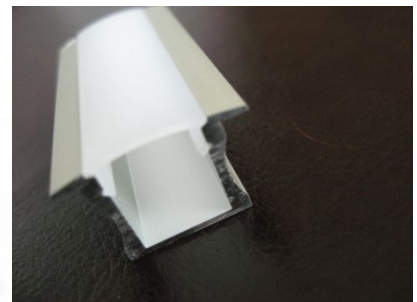

Alumiiniumprofil LUZ NEGRA Amsterdam 3m hõbedane