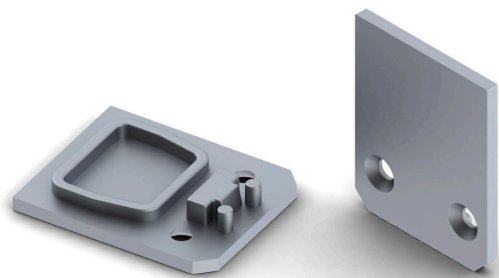

LED HOUSE

enlightening
spaces®

Otsakork Alu Swiss 20

Tootekood 14185