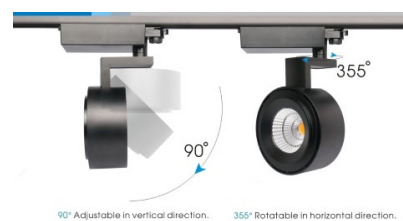

LED Siinivalgusti PROLUMEN Milan (DALI) must 50W 4095lm 38° soe valge 2700K (LH4274)

tootekood: LH4274

bränd: [PROLUMEN](#)

toide: 230V

hämardatav: DALI

võimsus: 50W

voolutugevus: 1200mA

valgusvoog: 4095luumenit

valgusti efektiivsus: 82lm/W

värvustemperatuur (CCT): 2700K

lätse nurk: 38°

CRI: 90

LEDi eluiga: 40000h

kõrgus: 189,2mm

diameeter: 168mm

corpuse värv: must

corpuse materjal: alumiinium

poleer: matt

töökeskkond: sisse

sertifikaadid: CE, SAA, UL

energiaklass: A+

garantii: 2 aastat

Võimalus tellida eritellimusel erineva valgustemperatuuriga 2,700k, 3,000k, 4,000k, 5,000k. Lisaks saab lisatasu eest ka panna timmerdama: Triac, DALI, 1-10V