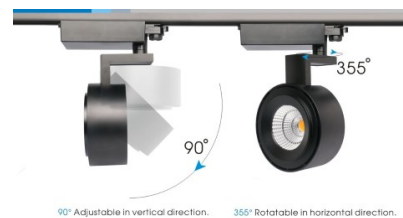

LED Siinivalgusti PROLUMEN Milan (DALI) must 50W 4095lm 38° soe valge 2700K (LH4274)

tootekood: LH4274

bränd: [PROLUMEN](#)

toide: 230V

hämardatav: DALI

võimsus: 50W

voolutugevus: 1200mA

valgusvoog: 4095luumenit

valgusti efektiivsus: 82lm/W

värvustemperatuur (CCT): 2700K

lätse nurk: 38°

CRI: 90

LEDi eluiga: 40000h

kõrgus: 189,2mm

diameeter: 168mm

corpuse värv: must

corpuse materjal: alumiinium

poleer: matt

töökeskkond: sisse

sertifikaadid: CE, SAA, UL

energiaklass: A+

garantii: 2 aastat

Võimalus tellida eritellimusel erineva valgustemperatuuriga 2,700k, 3,000k, 4,000k, 5,000k. Lisaks saab lisatasu eest ka panna timmerdama: Triac, DALI, 1-10V