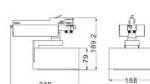

4-pin track adaptor