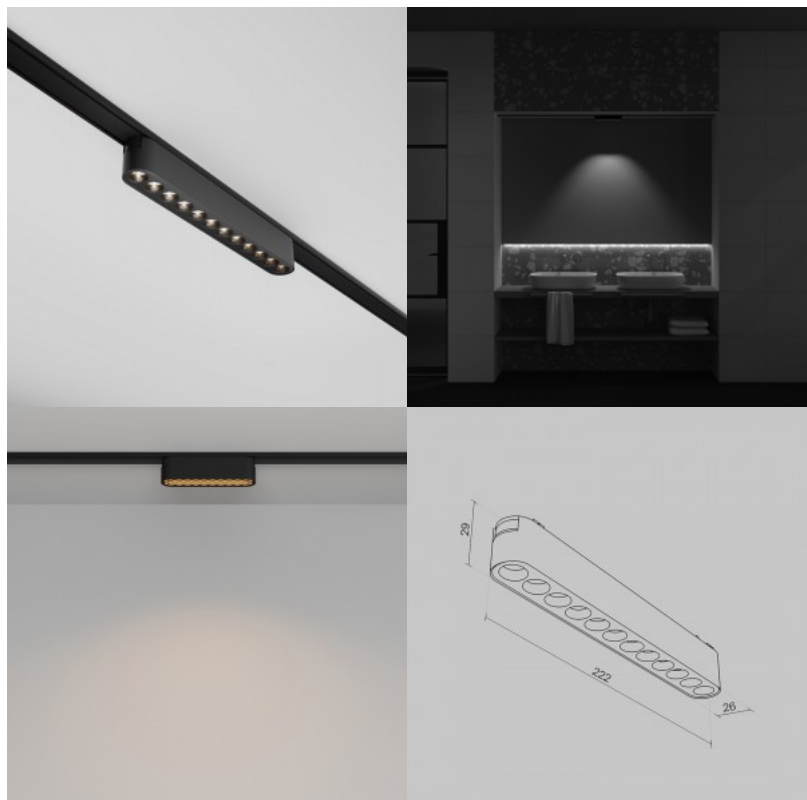

Points siinivalgusti on stiilne ja funktsionaalne valgustuslahendus, mis sobib ideaalselt nii kontorisse kui ka elamutesse. See on loodud keeruka valgusarhitektuuri loomiseks aktsentidega, mis võimaldab teil rõhutada ruumi olulisi elemente. Selle moodne ja minimalistlik disain ning universaalne värvivalik aitavad sellel ideaalselt sulanduda igasse interjööri. Valgusti on valmistatud tugevast alumiiniumist, mis muudab selle vastupidavaks ja töökindlaks. Sellel on optiline süsteem, mis tekitab "eikusagilt tuleva valguse" efekti. Valgustid on saadaval klassikalises mustas värvitoonis, mis teeb neist mitmekülgse valiku erinevate sisekujundusstiilide jaoks. Nende kompaktsed ja elegantsed kontuurid sobivad ideaalselt valgustuse korraldamiseks erinevates ruumides. Lahendus ühildub S35 siinisüsteemiga, mistõttu on seda lihtne paigaldada ja integreerida olemasolevasse valgustusarhitektuuri. Valgustid on loodud vastama kaasaegsetele energiatõhususe standarditele. Ühilduvus siinisüsteemiga muudab paigaldusprotsessi lihtsaks ja kiireks. Tootel on 5-aastane garantii ja pakume tehnilist tuge.