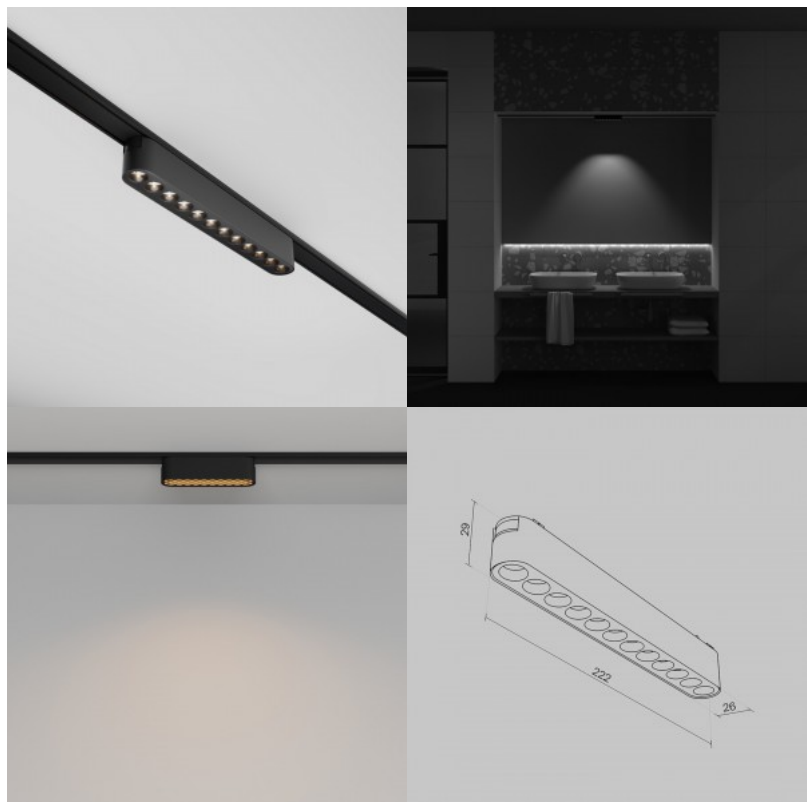

Points siinivalgusti on stiilne ja funktsionaalne valgustuslahendus, mis sobib ideaalselt nii kontorisse kui ka elamutesse. See on loodud keeruka valgusarhitektuuri loomiseks aktsentidega, mis võimaldab teil rõhutada ruumi olulisi elemente. Selle moodne ja minimalistlik disain ning universaalne värvivalik aitavad sellel ideaalselt sulanduda igasse interjööri. Valgusti on valmistatud tugevast alumiiniumist, mis muudab selle vastupidavaks ja töökindlaks. Sellel on optiline süsteem, mis tekitab "eikusagilt tuleva valguse" efekti. Valgustid on saadaval klassikalises mustas värvitoonis, mis teeb neist mitmekülgse valiku erinevate sisekujundusstiilide jaoks. Nende kompaktsed ja elegantsed kontuurid sobivad ideaalselt valgustuse korraldamiseks erinevates ruumides. Lahendus ühildub S35 siinisüsteemiga, mistõttu on seda lihtne paigaldada ja integreerida olemasolevasse valgustusarhitektuuri. Valgustid on loodud vastama kaasaegsetele energiatõhususe standarditele. Ühilduvus siinisüsteemiga muudab paigaldusprotsessi lihtsaks ja kiireks. Tootel on 5-aastane garantii ja pakume tehnilist tuge.