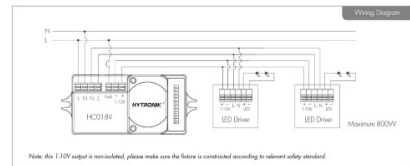

Liikumisandur HYTRONIK RF HC018V 0-10V 230V

Tootekood 13913 0-10V / PUSH
dimmable

Hind 39,92+KM

Soodushind 28,00+KM

Bränd [HYTRONIK](#)

Toitepinge 230V

Hämardatav 0-10V / PUSH

Korpuse materjal plastik

Töökeskkond sisse

Sertifikaadid CE

Garantii 5 aastat

1-10V juhtimise võimalus, kolme
astmeline timmerdamine, eraldi nupu
lülitus

Timmer Control (Corridor Function)