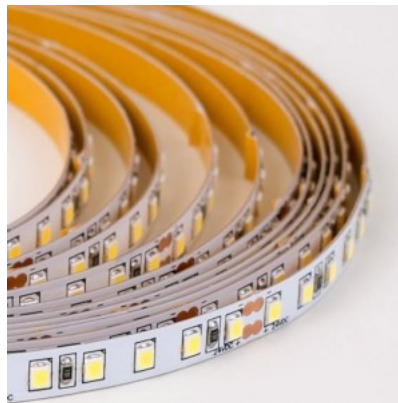

LED Ribas RETECHAS 120LED 1m 12V 18W 1821lm 930

Tootekood 23220

Bränd RETECHAS
Toitepinge 12V
Võimsus 18W
Maksimaalne võimsus 18W/1m
Valgusvoog 1821luumenit
Valgusti efektiivsus lm79 101W
Värvustemperatuur soe valge 3000K
Cri 90
Eluiga 55000h
Llmf tm21 L70B50 @25°C 50.000h
Kõrgus 1.4mm
Laius 9.0mm
Pikkus 1000.0mm
Töökeskkond sisse
Töötemperatuur -30 - +50°C
Sertifikaadid CE,RoHS
Garantii 6 aastat

Toodet on akrediteeritud laborites erinevates tingimustes testitud " Kvaliteetsed Samsungi LED-id " LED-i eluiga on testitud vastavalt LM-80 standardile " Suur LED-i tihedus loob „valgusjoone“ efekti isegi madalate alumiiniumprofiilide korral " Kvaliteetne valgus vastab ELi fotobioloogilise ohutuse nõuetele siseruumide valgustuse kohta