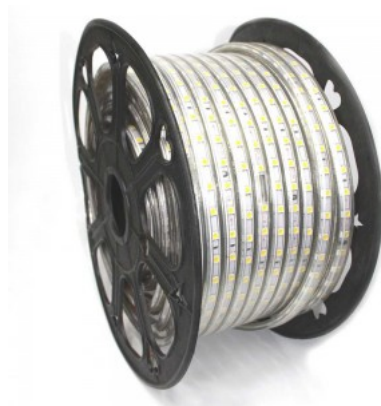

LED Riba REVAL BULB 230V 5050 60LED 1m 230V 7W CRI80 120° IP65 RGB

Tootekood 14758

Hind 5,80+KM

Bränd [REVAL BULB](#)

Toitepinge 230V

Võimsus 7W

Värvustemperatuur (cct) RGB RGB

Läätse nurk 120

Cri 80

Kaitseklass IP65

Eluiga 50000h

Kõrgus 80.0mm

Laius 16.0mm

Minimaalne pikkus 1000.0mm

Pikkus 1000.0mm

Sertifikaadid CE, RoHS

Garantii 2 aastat

230V LED riba pikkadeks liinideks.
Järjest saab tööle panna terve rulli!
Müüme antud riba 1m kaupa. Suures rullis on 50m. Järjest saab panna tööle 100m ühe DMX kontrolleri taha.
Lõigatav 1m järel.

LED Riba REVAL BULB Neon Flex 120LED/m 17,5x8mm 230V 10W CRI80 IP67 3000K soe valge

Tootekood 15883

Hind 10,00+KM

Bränd [REVAL BULB](#)

Toitepinge 230V

Võimsus 10W

Värvustemperatuur (cct) soe valge

3000K

Cri 80

Kaitseklass IP67

Kõrgus 17.5mm

Laius 8.0mm

Minimaalne pikkus 1000.0mm

Töökeskkond sisse / välja

Garantii 3 aastat