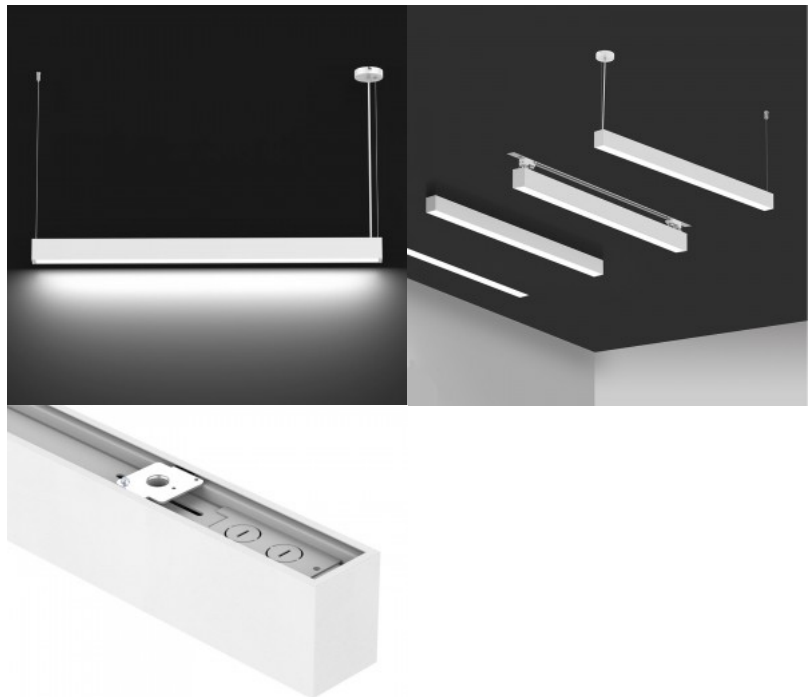

LED valgusti Prolumen Barrett 600 valge 230V 17W 1500lm 75° IP20 DALI 930

Tootekood 16971 DALI dimmable

Bränd [Prolumen](#)
Toitepinge 230V
Võimsustegur 0.90
Hämardatav DALI
Võimsus 17W
Maksimaalne võimsus 17W/1m
Valgusvoog 1500luumenit
Valgusti efektiivsus lm79 88W
Värvustemperatuur soe valge 3000K
Läätse nurk 75
Cri 90
Ugr 19
Sdcm - macadam ellipses 6
Kaitseklass IP20
Eluiga 50000h
Kõrgus 76.0mm
Laius 57.0mm
Pikkus 602.0mm
Kaal 1.7 kg
Paki kaal 2.13 kg
Kastis 6tk
Korpuse värv valge
Korpuse materjal alumiinium
Toiteplokk [BOKE](#)
Töökeskkond sisse
Töötemperatuur -20 ~ 45°C
Sertifikaadid CE
Garantii 5 aastat

Töökohale [lineaarne valgusti](#).
Kvaliteetne, lihtsasti paigaldatav ja pika elueaga (50000h)! See IP20 kaitseklassiga valgusti on ideaalne valik kodu- või kontorikeskkonda. Valikus on ka DALI dimmeriga mudel. See tehnoloogia võimaldab valgusti heledust reguleerida vastavalt vajadusele. Sellel valgustil on tööruumide ja kontorite jaoks ideaalne värviedastusindeks CRI90. Valgustemperatuure on mudelil alates soojast valgest valgusest (3000K) kuni külma valge valguseni (5700K). Valgustage oma maailm LED House professionaalide abiga - [vaata siit ka meie projektide portfooliot!](#)