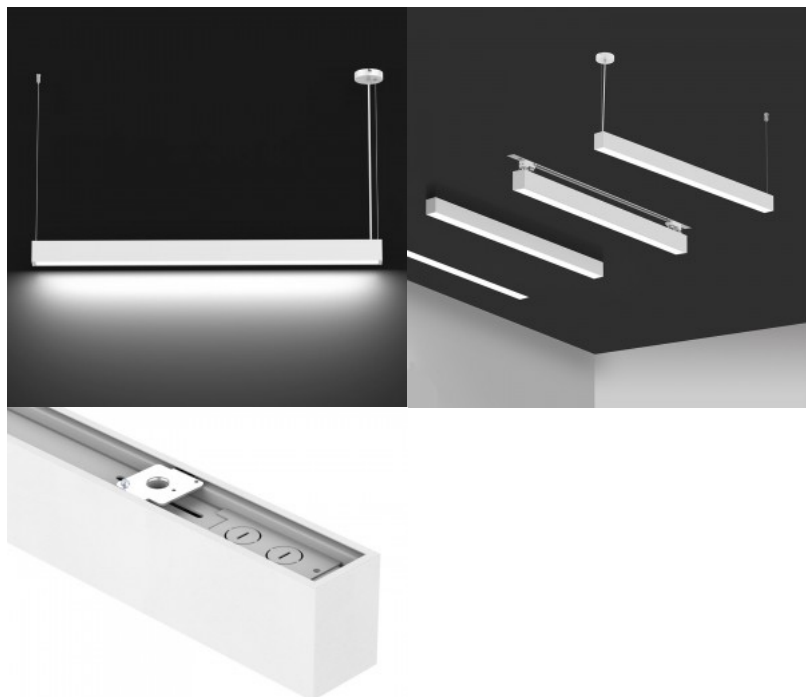

LED valgusti Prolumen Barrett 600 valge 230V 17W 1500lm 75° IP20 DALI 940

Tootekood 20464 DALI dimmable

Bränd [Prolumen](#)
Toitepinge 230V
Võimsustegur 0.90
Hämardatav DALI
Võimsus 17W
Maksimaalne võimsus 17W/1m
Valgusvoog 1500luumenit
Valgusti efektiivsus lm79 88W
Värvustemperatuur päevavalge 4000K
Läätse nurk 75
Cri 90
Ugr 19
Sdcm - macadam ellipses 6
Kaitseklass IP20
Eluiga 50000h
Kõrgus 76.0mm
Laius 57.0mm
Pikkus 602.0mm
Kaal 1.7 kg
Paki kaal 2.13 kg
Kastis 6tk
Korpuse värv valge
Korpuse materjal alumiinium
Toiteplokk [BOKE](#)
Töökeskkond sisse
Töötemperatuur -20 ~ 45°C
Sertifikaadid CE
Garantii 5 aastat

Töökohale [lineaarne valgusti](#).
Kvaliteetne, lihtsasti paigaldatav ja pika elueaga (50000h)! See IP20 kaitseklassiga valgusti on ideaalne valik kodu- või kontorikeskkonda. Valikus on ka DALI dimmeriga mudel. See tehnoloogia võimaldab valgusti heledust reguleerida vastavalt vajadusele. Sellel valgustil on tööruumide ja kontorite jaoks ideaalne värviedastusindeks CRI90. Valgustemperatuure on mudelil alates soojast valgest valgusest (3000K) kuni külma valge valguseni (5700K). Valgustage oma maailm LED House professionaalide abiga - [vaata siit ka meie projektide portfooliot!](#)