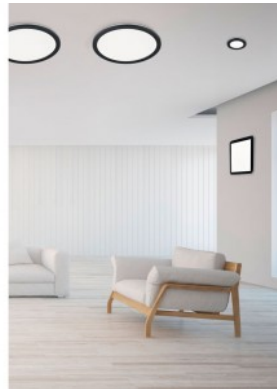

Kaal 1.4 kg

Paki kaal 1.4 kg

Korpuse värv must

Korpuse materjal plastik

Lülituste arv 15000tk

Töökeskkond sisse

Garantii 5 aastat

The CAMILLUS ceiling light can set the perfect scene in your living area, as the luminaire impresses with a mix of modernity and straight lines. The timeless look and flat design open up numerous application and design options. In addition to placement in the hallway or living room, the CAMILLUS is also ideal for installation in the bathroom thanks to its IP44 protection rating. The integrated SWITCH dimmer can also be used to select three different brightness levels using a conventional light switch. By graduating the light intensity from 100% to 50% and 25%, the luminaire can be adapted to different requirements. The light has a diameter of 44 cm and a height of just 3 cm. Thanks to the classic colour design in matt black and the white acrylic, the light can be combined with many furnishing styles. In addition, the luminaires feature modern LED technology, which stands for a high quality of light. LED light sources are characterized by a long service life and low heat generation.