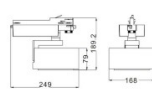

4-pin track adaptor