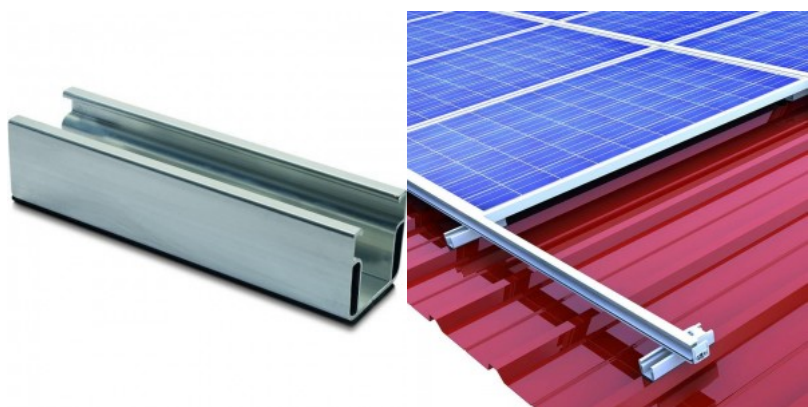

Tarvike Short rail C47 with EPDM 200mm hopea

Tuotekoodi 16506

Brändi [Novotegra](#)
Korkeus 47.0mm
Leveys 52.0mm
Pituus 195.0mm
Paino 70 g
Rungon väri hopea
Rungon materiaali alumiini
Takuu 10 vuotta