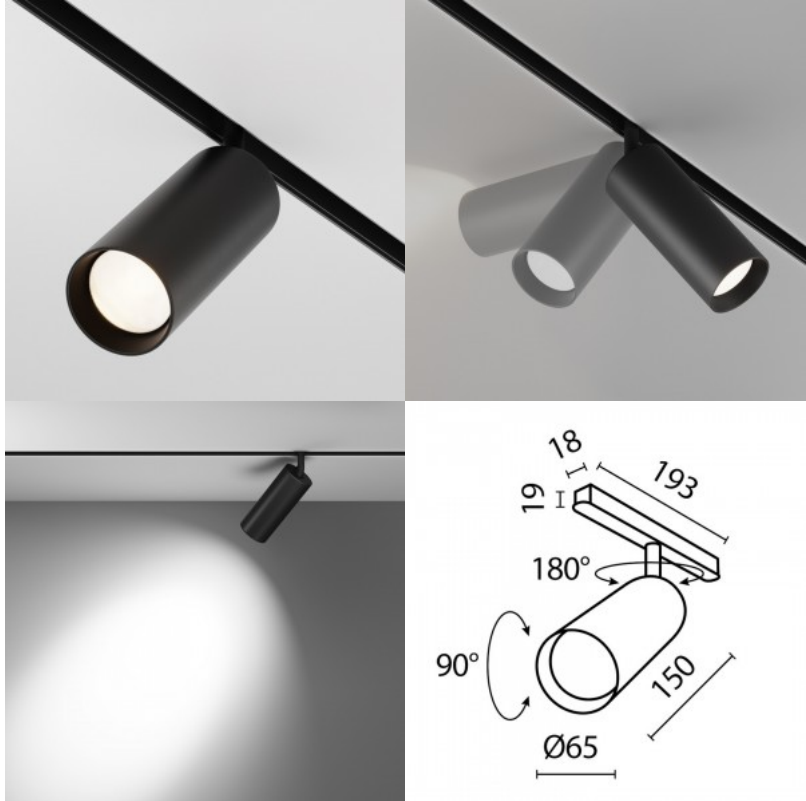

Kiskovalaisin Maytoni Exility Focus LED musta 48V 20W 1500lm CRI90 24° IP20 Dim Smart 2700K-6000K

**Tuotekoodi 21744 Dim Smart
dimmable**

Brändi Maytoni
Syöttöjännite 48V
Himmennettävä Dim Smart
Teho 20W
Valovirta 1500luumenia
Valaistusteho 1m79 75W
Väriämpötila 2700K-6000K
2700K-6000K
Linssin kulma 24
Cri 90
Kotelointiluokka IP20
Käyttöikä 50000h
Korkeus 212.0mm
Pituus 150.0mm
Halkaisija 65.0mm
Rungon väri musta
Rungon materiaali alumiini
Käyttöympäristö sisäkäyttöön
Takuu 5 vuotta