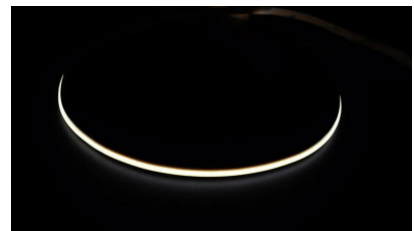

LED-valonauha REVAL BULB COB 528LED/m 1m 24V 13W 1100lm 180° IP20 940

Tuotekoodi 17518

Brändi [REVAL BULB](#)

Syöttöjännite 24V

Teho 13W

Valovirta 1100luumenia

Valaistusteho 1m79 85W

Väriämpötila päivänvalkoinen 4000K

Linssin kulma 180

Valonlähde SANAN LED

Cri 90

Sdcm - macadam ellipses 3

Kotelointiluokka IP20

Käyttöikä 50000h

Korkeus 2.2mm

Leveys 8.0mm

Pituus 1000.0mm

Käyttöympäristö sisäkäyttöön

Sertifikaatit CE, RoHS

Takuu 5 vuotta

COB LED-nauha kuiviin sisätiloihin. Nauhan ledejä ei erota, valo näkyy tasaisena viivana - suoraa tarvetta profiilien suojuksille ei ole! Tätä COB-nauhaa voidaan leikata mihin tahansa väliin, ja se on helppo asentaa jopa ensikertalaiselle! Nopeaa asennusta varten nauhassa on itsekiinnittyvä 3M-teippi takapuolella. LED-nauhan värintoistoindeksi (CRI90) on erittäin korkea, mikä takaa värien tarkan toiston tilassa. Määritelty hinta on nauhan metrikohtainen. Voit luottaa tuotteisiimme, sillä myymme päivittäin satoja metrejä LED-nauhoja! Lähetä meille tiedustelu, ja teemme sinulle tarjouksen!