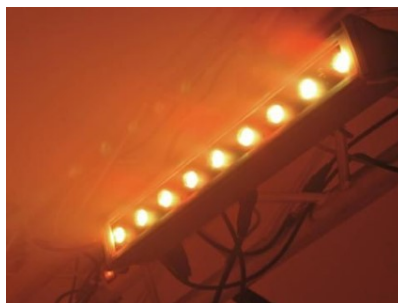

LED линейчатый светильник LED IP T1000 TCL 18x3W 15° черный 60W 15° RGB (13848)

код изделия : 13848
питание: 230V
мощность: 60W
температура света (CCT): RGB
угол излучения: 15°
высота: 100mm
ширина: 80mm
длина: 1000mm
вес: 5000g
вес пакета: 5700g
цвет корпуса: черный
материал корпуса: алюминий
сертификаты: CE, RoHS
класс энергопотребления: A+
гарантия: 2 лет

цена: €479,17+HCO
цена: €575,00 с HCO
•Functions: static colors; automatic color change, 9 built-in programs and strobe effect with variable speed; Master/Slave
•Control in stand-alone mode and DMX programming via optional IR remote (necessary for use) •3, 4, 5, 6 channel DMX mode selectable •DMX control via regular DMX controller •Ideal LED luminary for outdoor use •Locking possibility at the mounting bracket
•Perfect for public places and buildings
•18 x 3 W LEDs •Ready for connection via power cord with safety power plug

цена: €287,50+HCO
цена: €345,00 с HCO
•Functions: static colors; automatic color change, 9 built-in programs and strobe effect with variable speed; Master/Slave
•Control in stand-alone mode and DMX programming via optional IR remote (necessary for use) •3, 4, 5, 6 channel DMX mode selectable •DMX control via regular DMX controller •Ideal LED luminary for outdoor use •Locking possibility at the mounting bracket
•Perfect for public places and buildings
•9 x 3 W LEDs •Ready for connection via power cord with safety power plug