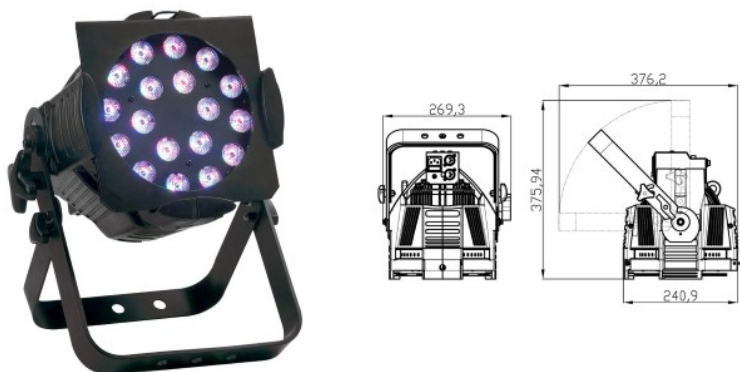

PAR30 серебро серебряный E27 (LH3164)

код изделия : LH3164
питание: 230V
гнездо: E27
высота: 139mm
ширина: 139mm
длина: 248mm
вес: 473g
цвет корпуса: серебряный
материал корпуса: алюминий
гарантия: 2 лет

цена: €24,03+HCO
цена: €28,84 с HCO