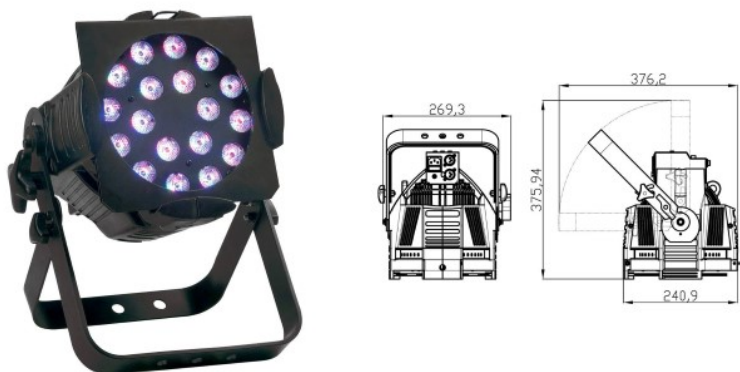

PAR30 серебро серебряный E27 (13164)

код изделия : 13164
питание: 230V
гнездо: E27
высота: 139mm
ширина: 139mm
длина: 248mm
вес: 473g
цвет корпуса: серебряный
материал корпуса: алюминий
гарантия: 2 лет

цена: €24,03+НСО
цена: €28,84 с НСО