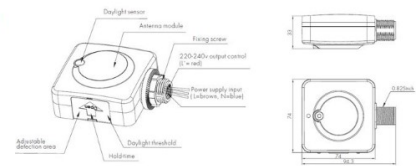

код изделия : LH3911
бренд: [PROLUMEN](#)
питание: 230V
мощность: 800W
степень защиты: IP20
гарантия: 5 лет

цена: €30,00+НСО
цена: €36,00 с НСО

Датчик движения PROLUMEN RF MC030S 12m 400W 150° IP20 (LH3897)

код изделия : LH3897
бренд: [PROLUMEN](#)
питание: 230V
мощность: 400W
угол излучения: 150°
степень защиты: IP20
срок службы СИД: 50000h
высота: 25,5mm
ширина: 36,5mm
длина: 75mm
гарантия: 2 лет

цена: €15,83+НСО
цена: €19,00 с НСО
Индуктивный: 400W, резистивный:
800W ВЧ-система 5.8GHz ± 75 МГц, ISM
диапазоне длин волн Потребляемая
мощность ≤0.5 Вт (в режиме
ожидания), <1 Вт (рабочий режим)
Передающая мощность <0.5mW Зона
обнаружения Макс. (Д x В) 12м x 6м
Обнаружение движения 0,5 ~ 3 м / с
Угол обнаружения 150 ° (настенный
монтаж) 360 ° (для установки на
потолке) Рабочая температура -20 °C ~
60 °C Время удержания 5s / 30s / 90-ых
/ 3мин / 20min / 30мин
Чувствительность обнаружения 10% /
25% / 50% / 75% / 100% Датчик
дневного света 2lux / 10 люкс / 30 люкс
/ 50 люкс / выкл