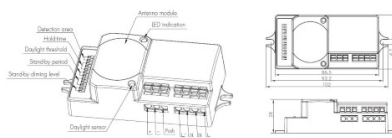

Датчик движения PROLUMEN RF HC030S 800W IP20 (13911)