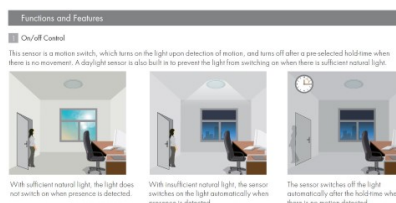

Датчик движения THEBEN LUXA S180BK черный IP55 (LH4339)

код изделия : LH4339
бренд: [THEBEN](#)
питание: 230V
степень защиты: IP55
цвет корпуса: черный
материал корпуса: пластик
полировка: коврик
рабочая температура: -25 °C - +45°C
сертификаты: CE, RoHS
[Главная страница производителя](#)
гарантия: 2 лет

цена: €24,17+HCO
цена: €29,00 с HCO
Theben AG Hohenbergstr. 32 72401
Haigerloch GERMANY