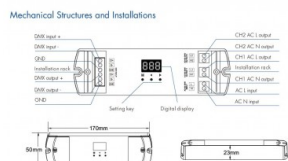

Compatible Load Types

Wiring Diagram

• Connect with dimmable LED light