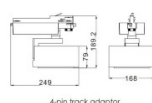

4-pin track adaptor