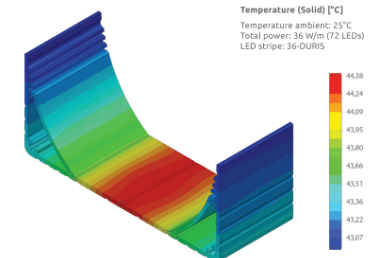

POWER LINE WIDE 80mm

SCALE 1 : 1