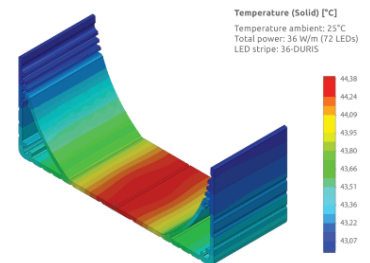

POWER LINE WIDE 80mm

SCALE 1 : 1